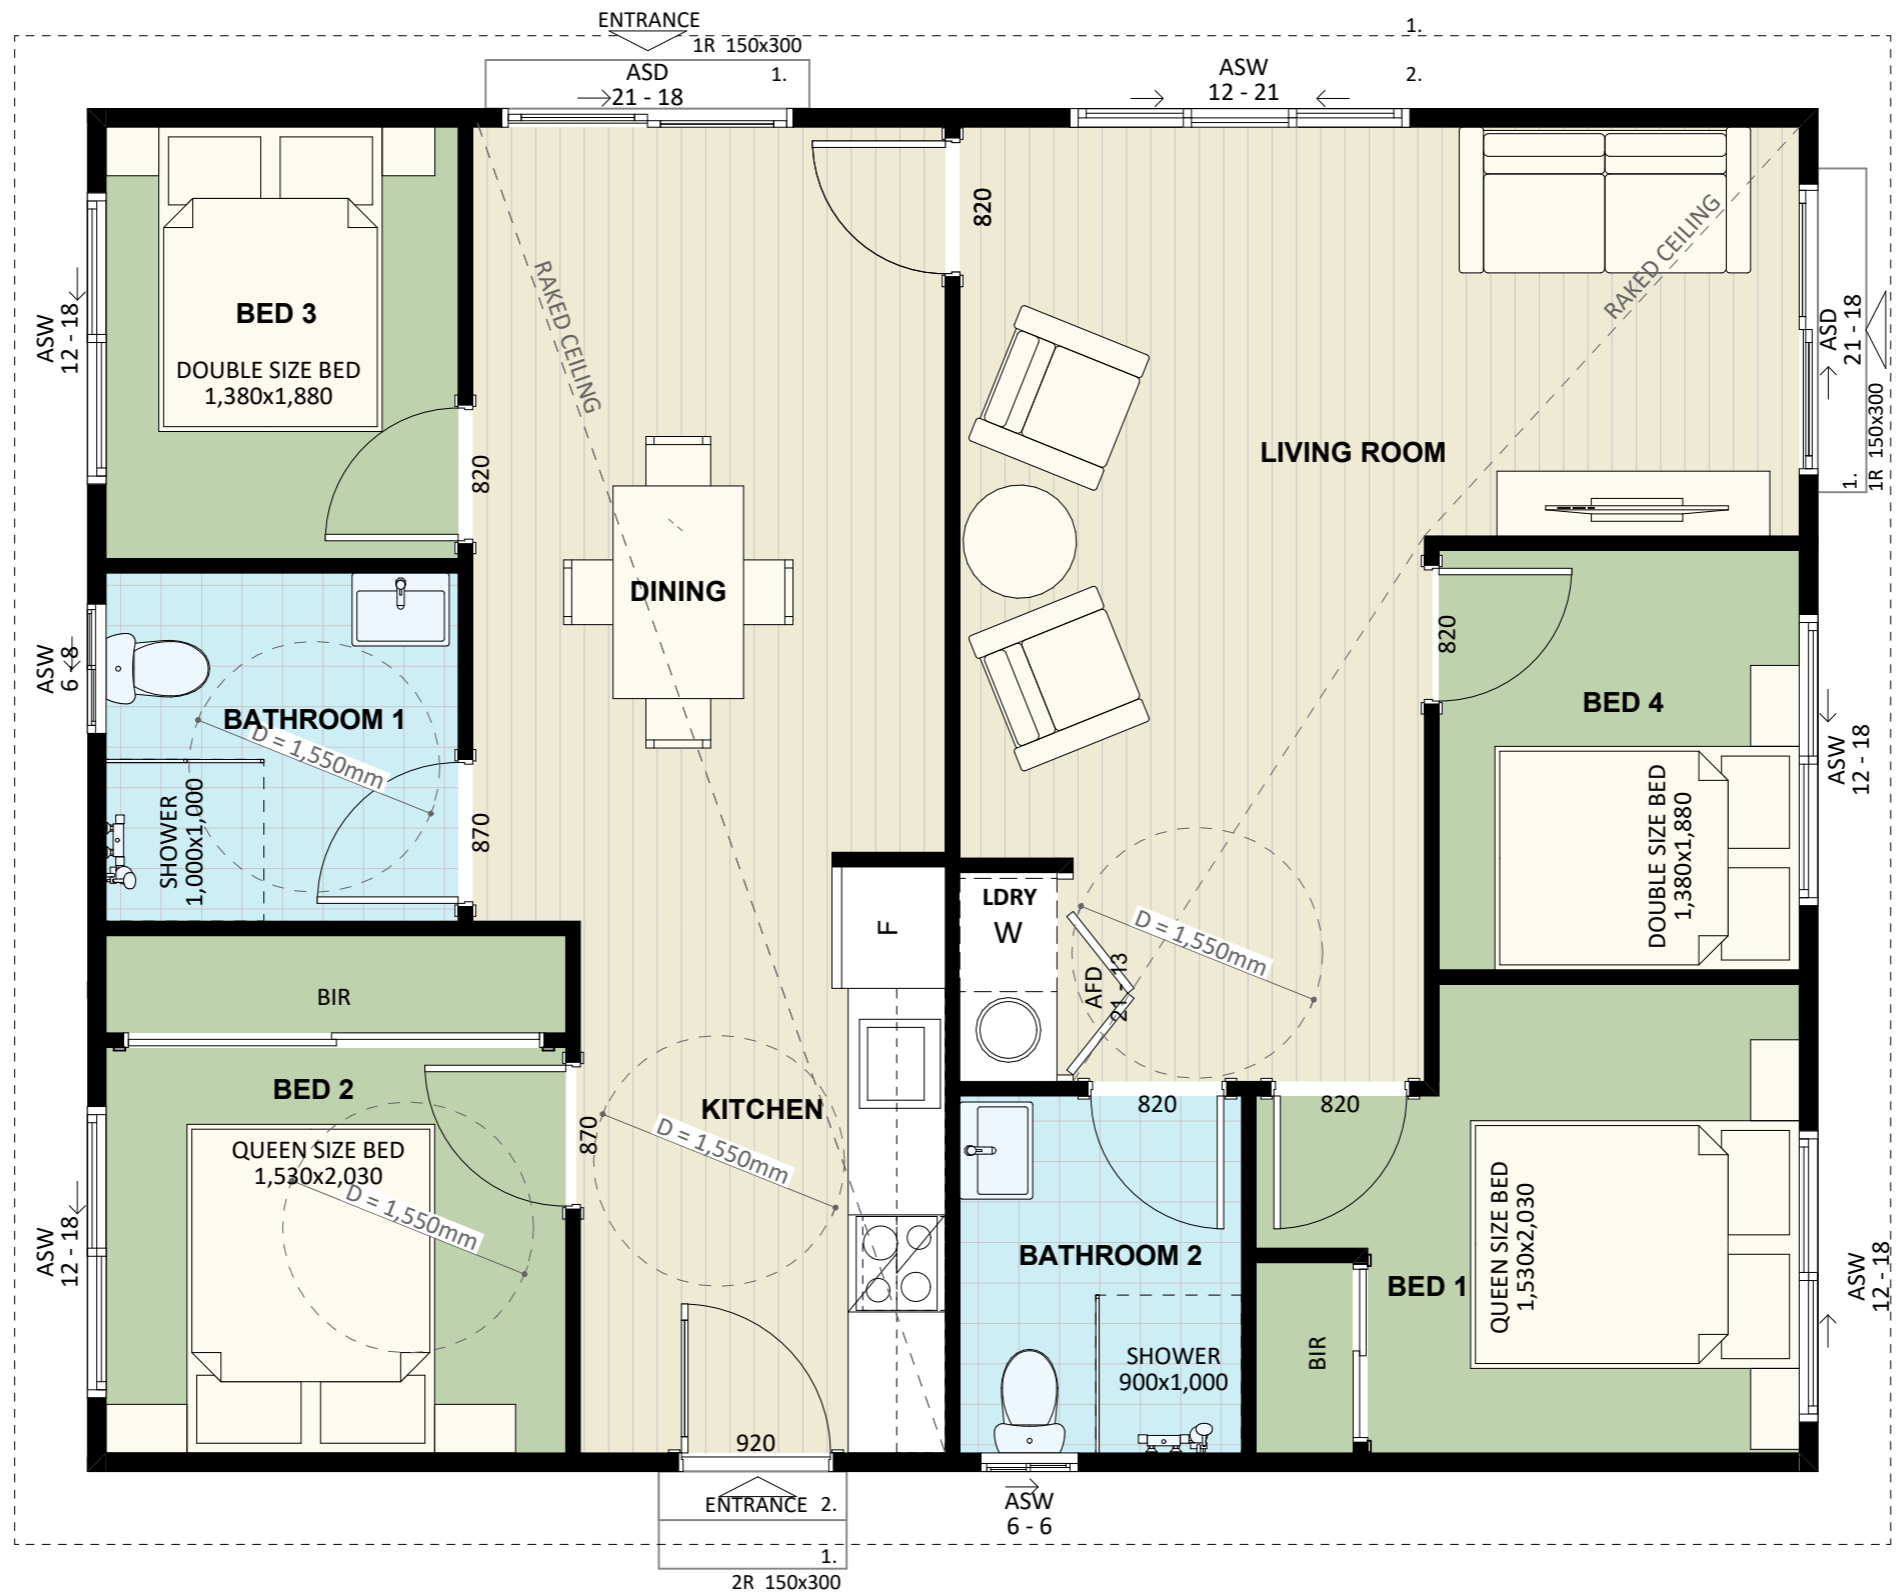

482

ACT Building Lic: 4822767

CANBERRA
GRANNY FLAT
BUILDERS

Colorbond Roofing
Colour: Monument

James Hardie Fine Texture Vertical
Colour: Surfmist

Aluminium Window and Door Frames
Colour: Monument

An elevation is the height of the structure from ground level to the height of the roof.

An elevation is the height of the structure from ground level to the height of the roof.

 **CANBERRA
GRANNY FLAT
BUILDERS**

canberragrannyflatbuilders.com.au

 info@cgfb.com.au

 1300 979 658

ACT Building Lic: 2012767