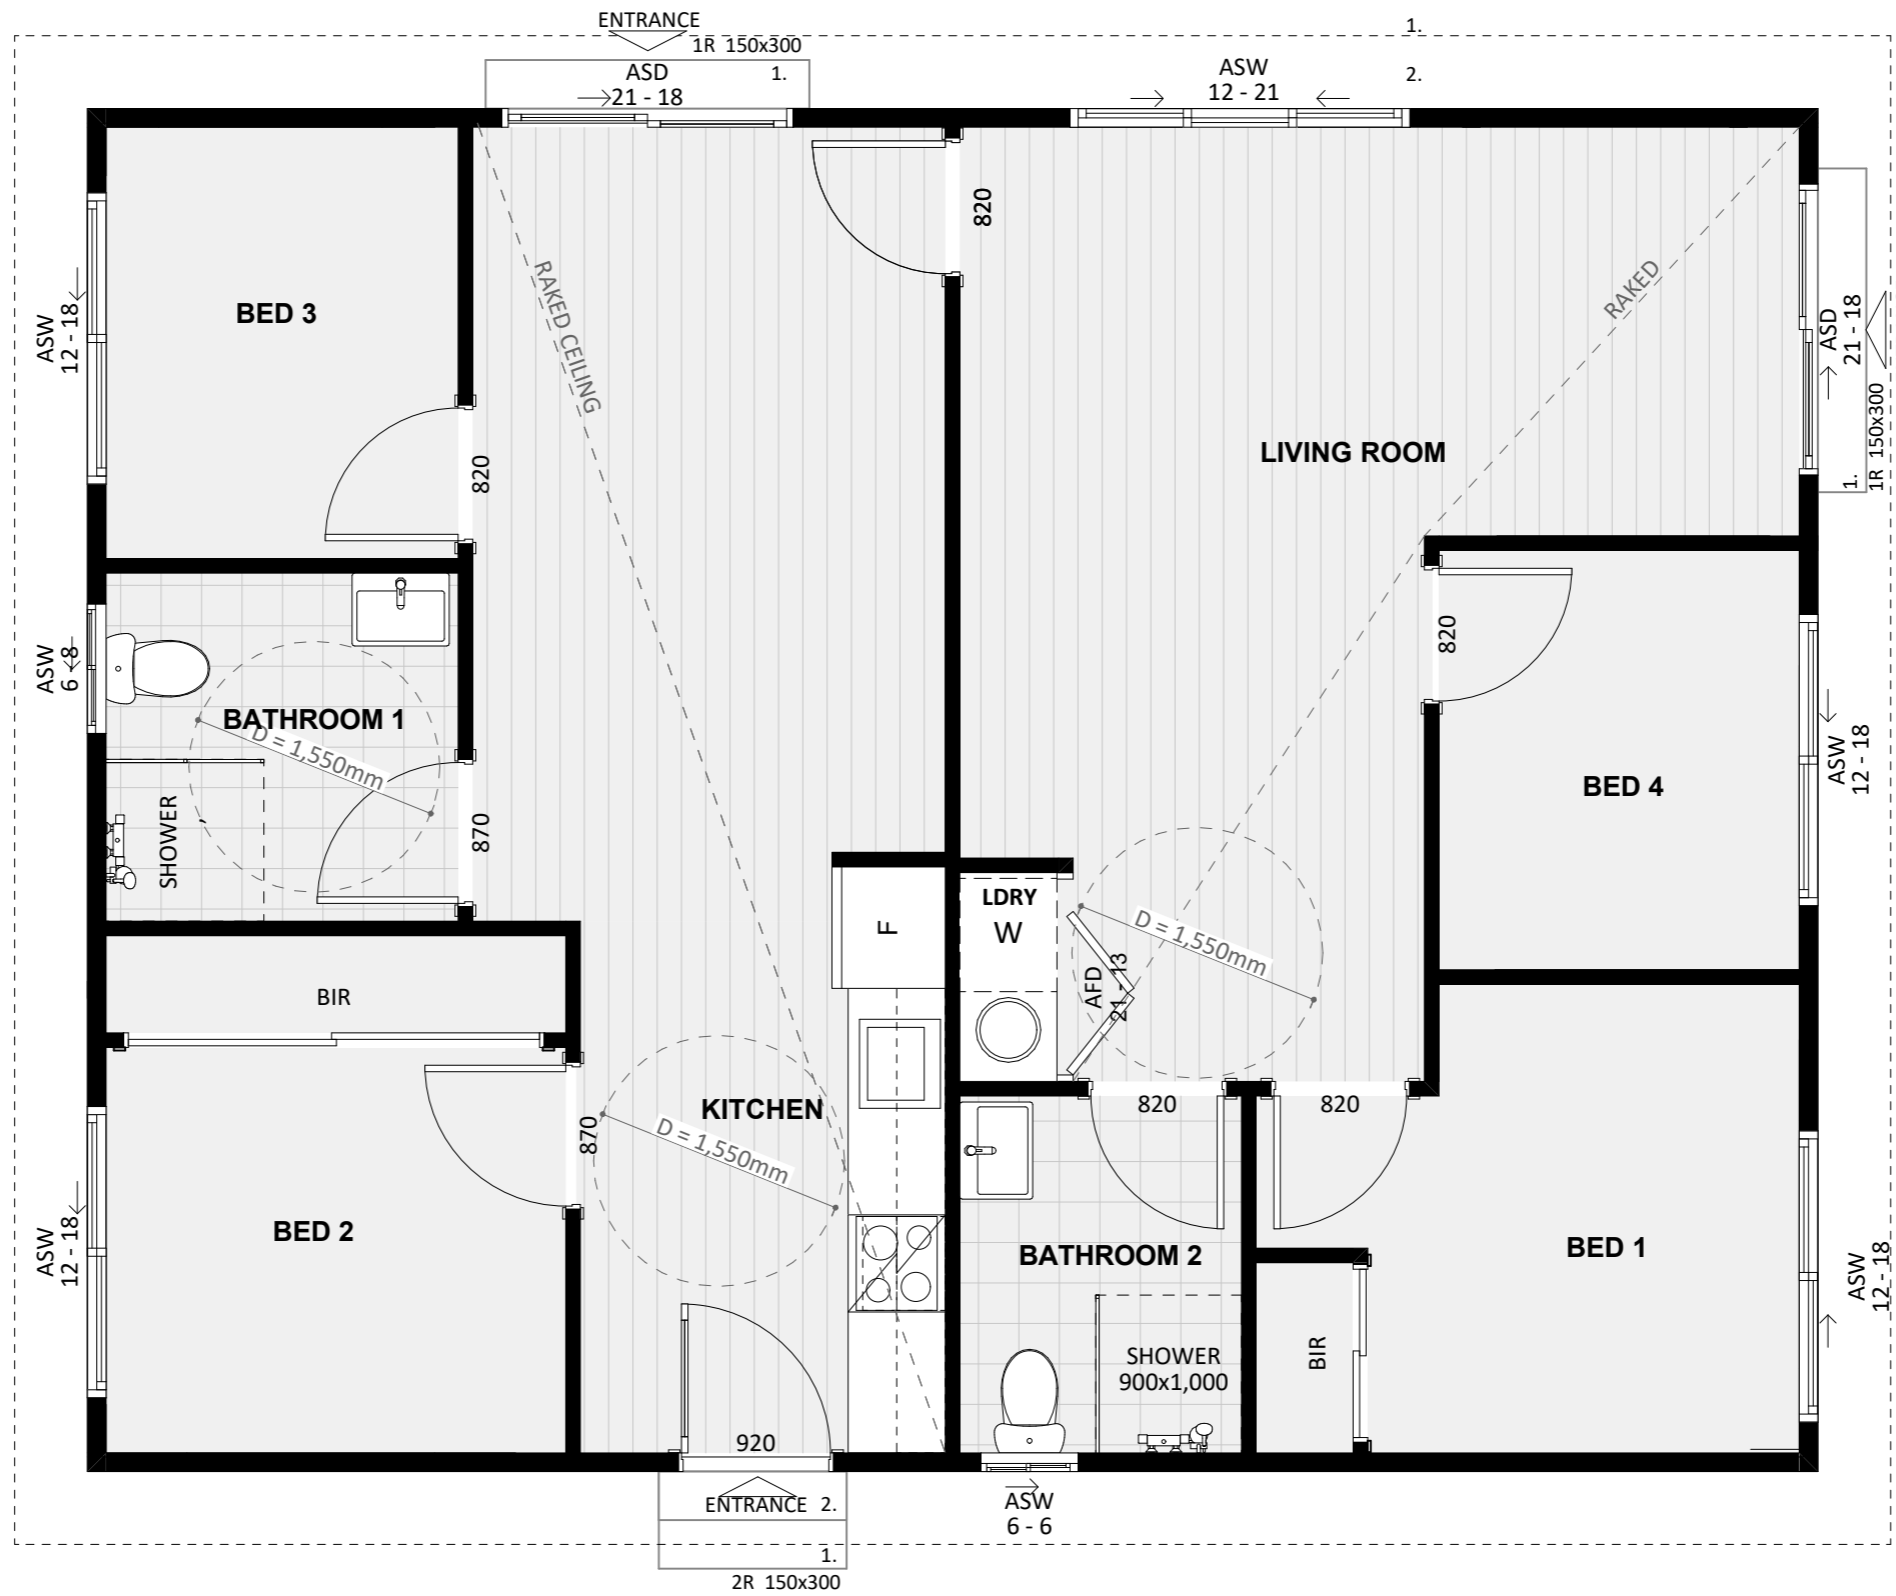

482

ACT Building Lic: 4822767

CANBERRA
GRANNY FLAT
BUILDERS

Colorbond Roofing
Colour: Monument

James Hardie Fine Texture Vertical
Colour: Surfmist

Aluminium Window and Door Frames
Colour: Monument

An elevation is the height of the structure from ground level to the height of the roof.

An elevation is the height of the structure from ground level to the height of the roof.

 **CANBERRA
GRANNY FLAT
BUILDERS**

canberragrannyflatbuilders.com.au

 info@cgfb.com.au

 1300 979 658

ACT Building Lic: 2012767