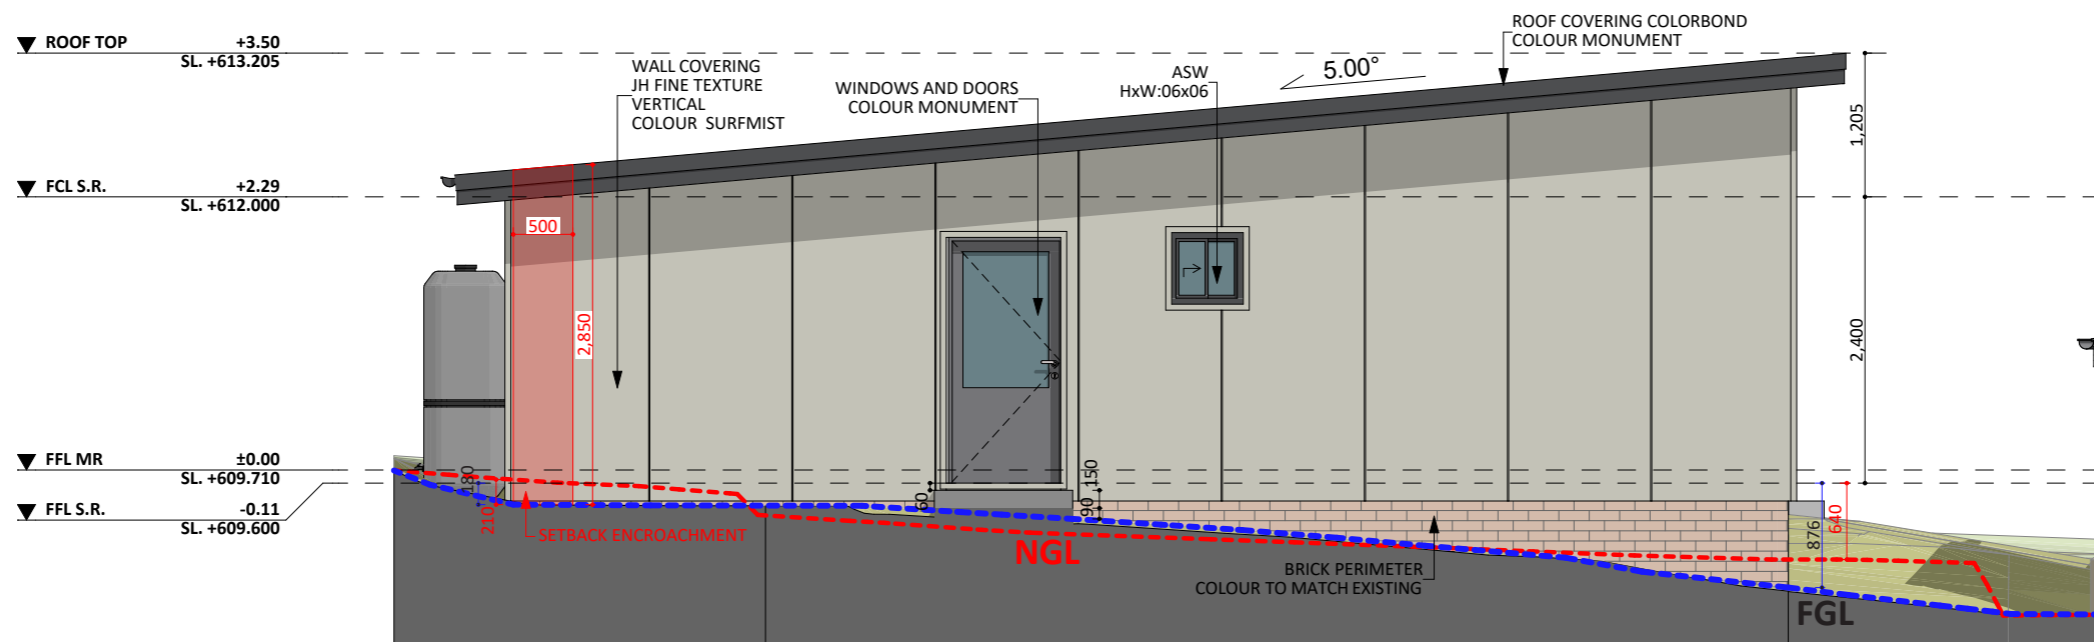

482

ACT Building Lic: 4822767

CANBERRA
GRANNY FLAT
BUILDERS

Colorbond Roofing
Colour: Monument

James Hardie Fine Texture Vertical
Colour: Surfmist

Aluminium Window and Door Frames
Colour: Monument

An elevation is the height of the structure from ground level to the height of the roof.

An elevation is the height of the structure from ground level to the height of the roof.

 **CANBERRA
GRANNY FLAT
BUILDERS**

canberragrannyflatbuilders.com.au

 info@cgfb.com.au

 1300 979 658

ACT Building Lic: 2012767