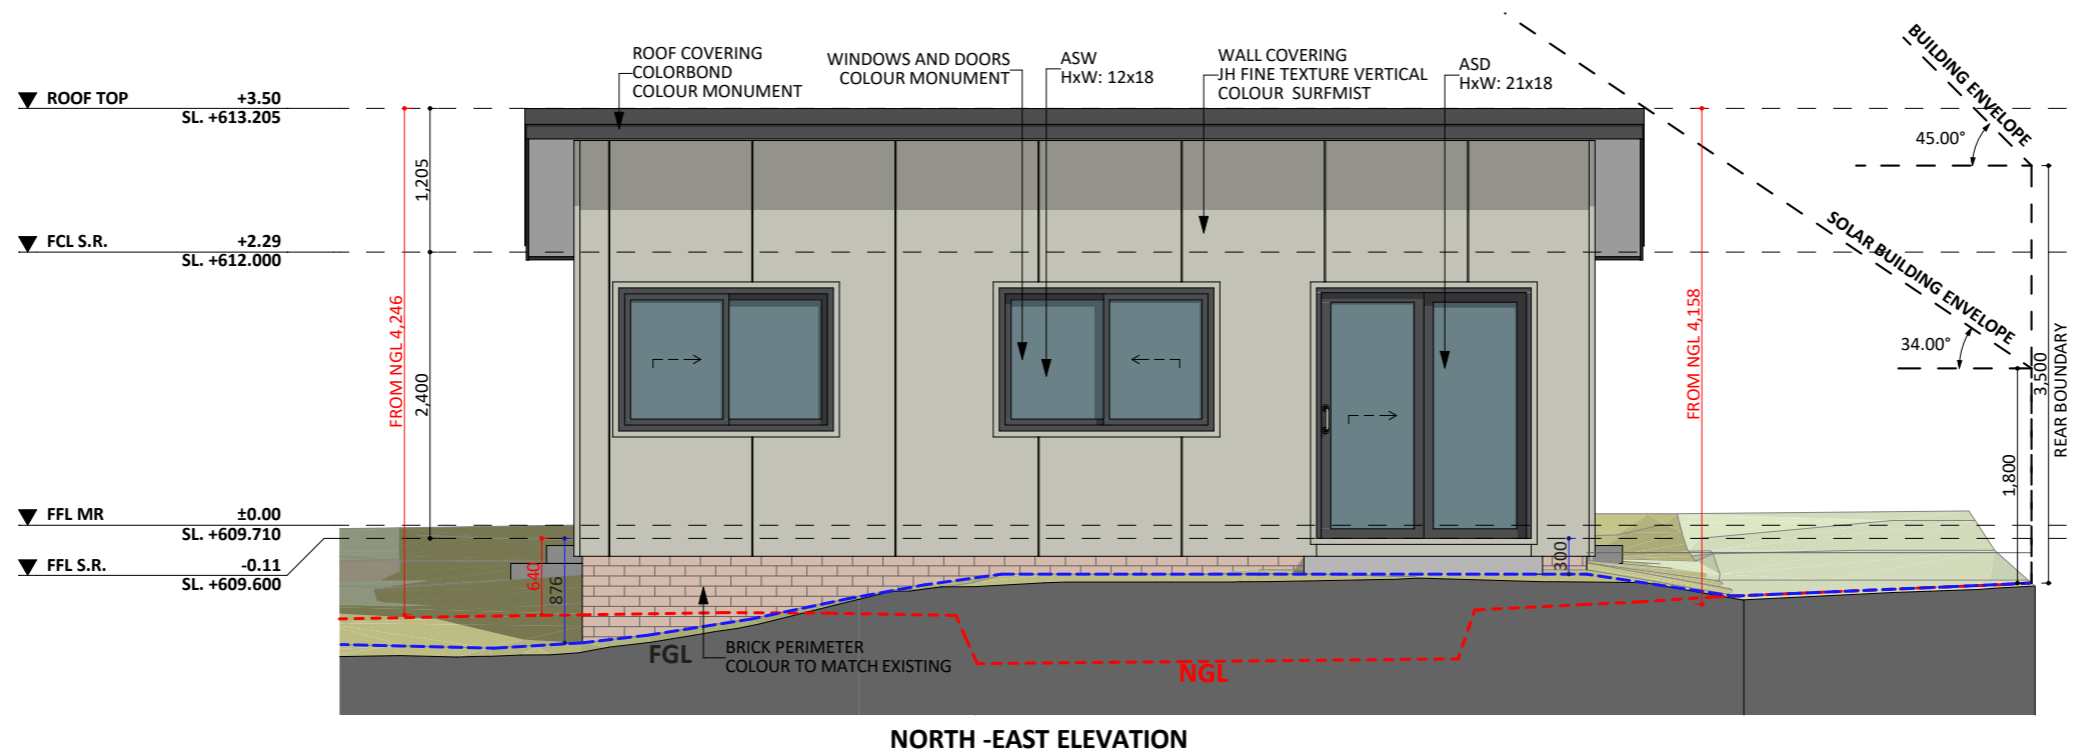

482

ACT Building Lic: 4822767

CANBERRA
GRANNY FLAT
BUILDERS

Colorbond Roofing
Colour: Monument

James Hardie Fine Texture Vertical
Colour: Surfmist

Aluminium Window and Door Frames
Colour: Monument

An elevation is the height of the structure from ground level to the height of the roof.

An elevation is the height of the structure from ground level to the height of the roof.

 **CANBERRA
GRANNY FLAT
BUILDERS**

canberragrannyflatbuilders.com.au

 info@cgfb.com.au

 1300 979 658

ACT Building Lic: 2012767