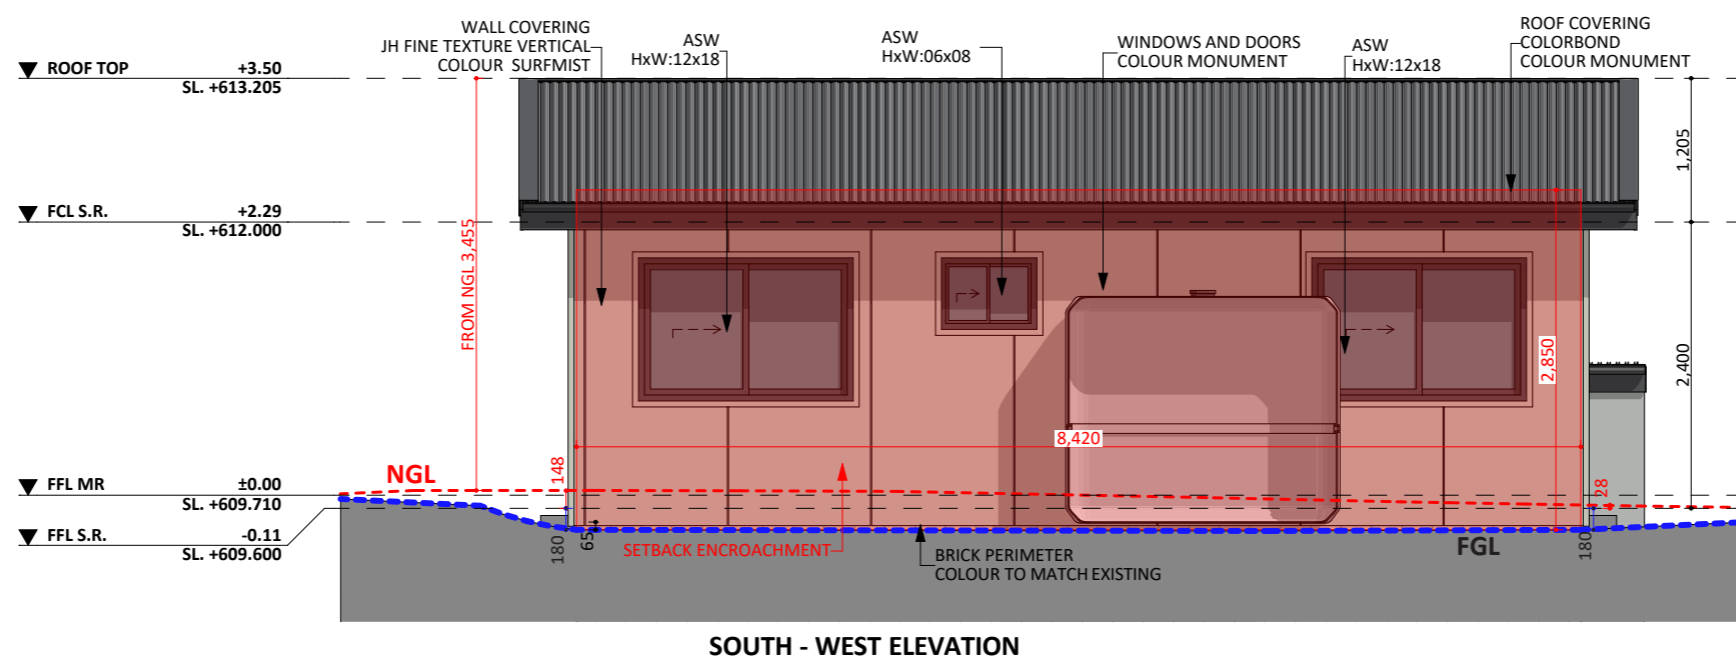

482

ACT Building Lic: 4822767

CANBERRA
GRANNY FLAT
BUILDERS

Colorbond Roofing
Colour: Monument

James Hardie Fine Texture Vertical
Colour: Surfmist

Aluminium Window and Door Frames
Colour: Monument

An elevation is the height of the structure from ground level to the height of the roof.

An elevation is the height of the structure from ground level to the height of the roof.

 **CANBERRA
GRANNY FLAT
BUILDERS**

canberragrannyflatbuilders.com.au

 info@cgfb.com.au

 1300 979 658

ACT Building Lic: 2012767