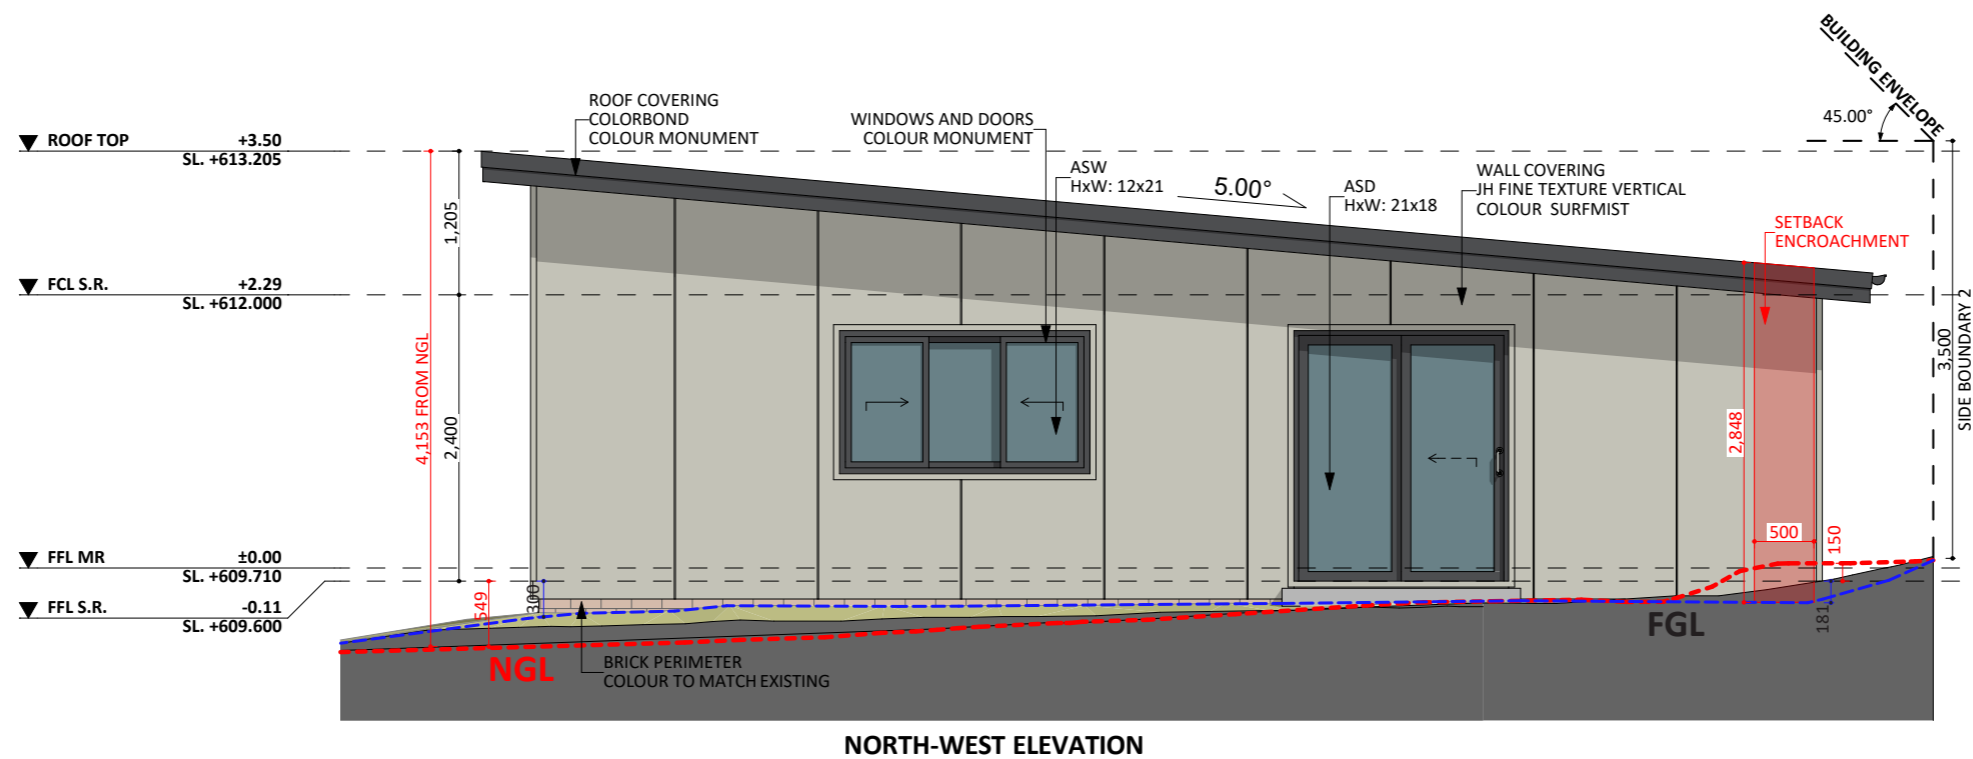

482

ACT Building Lic: 4822767

CANBERRA
GRANNY FLAT
BUILDERS

Colorbond Roofing
Colour: Monument

James Hardie Fine Texture Vertical
Colour: Surfmist

Aluminium Window and Door Frames
Colour: Monument

An elevation is the height of the structure from ground level to the height of the roof.

An elevation is the height of the structure from ground level to the height of the roof.

 **CANBERRA
GRANNY FLAT
BUILDERS**

canberragrannyflatbuilders.com.au

 info@cgfb.com.au

 1300 979 658

ACT Building Lic: 2012767