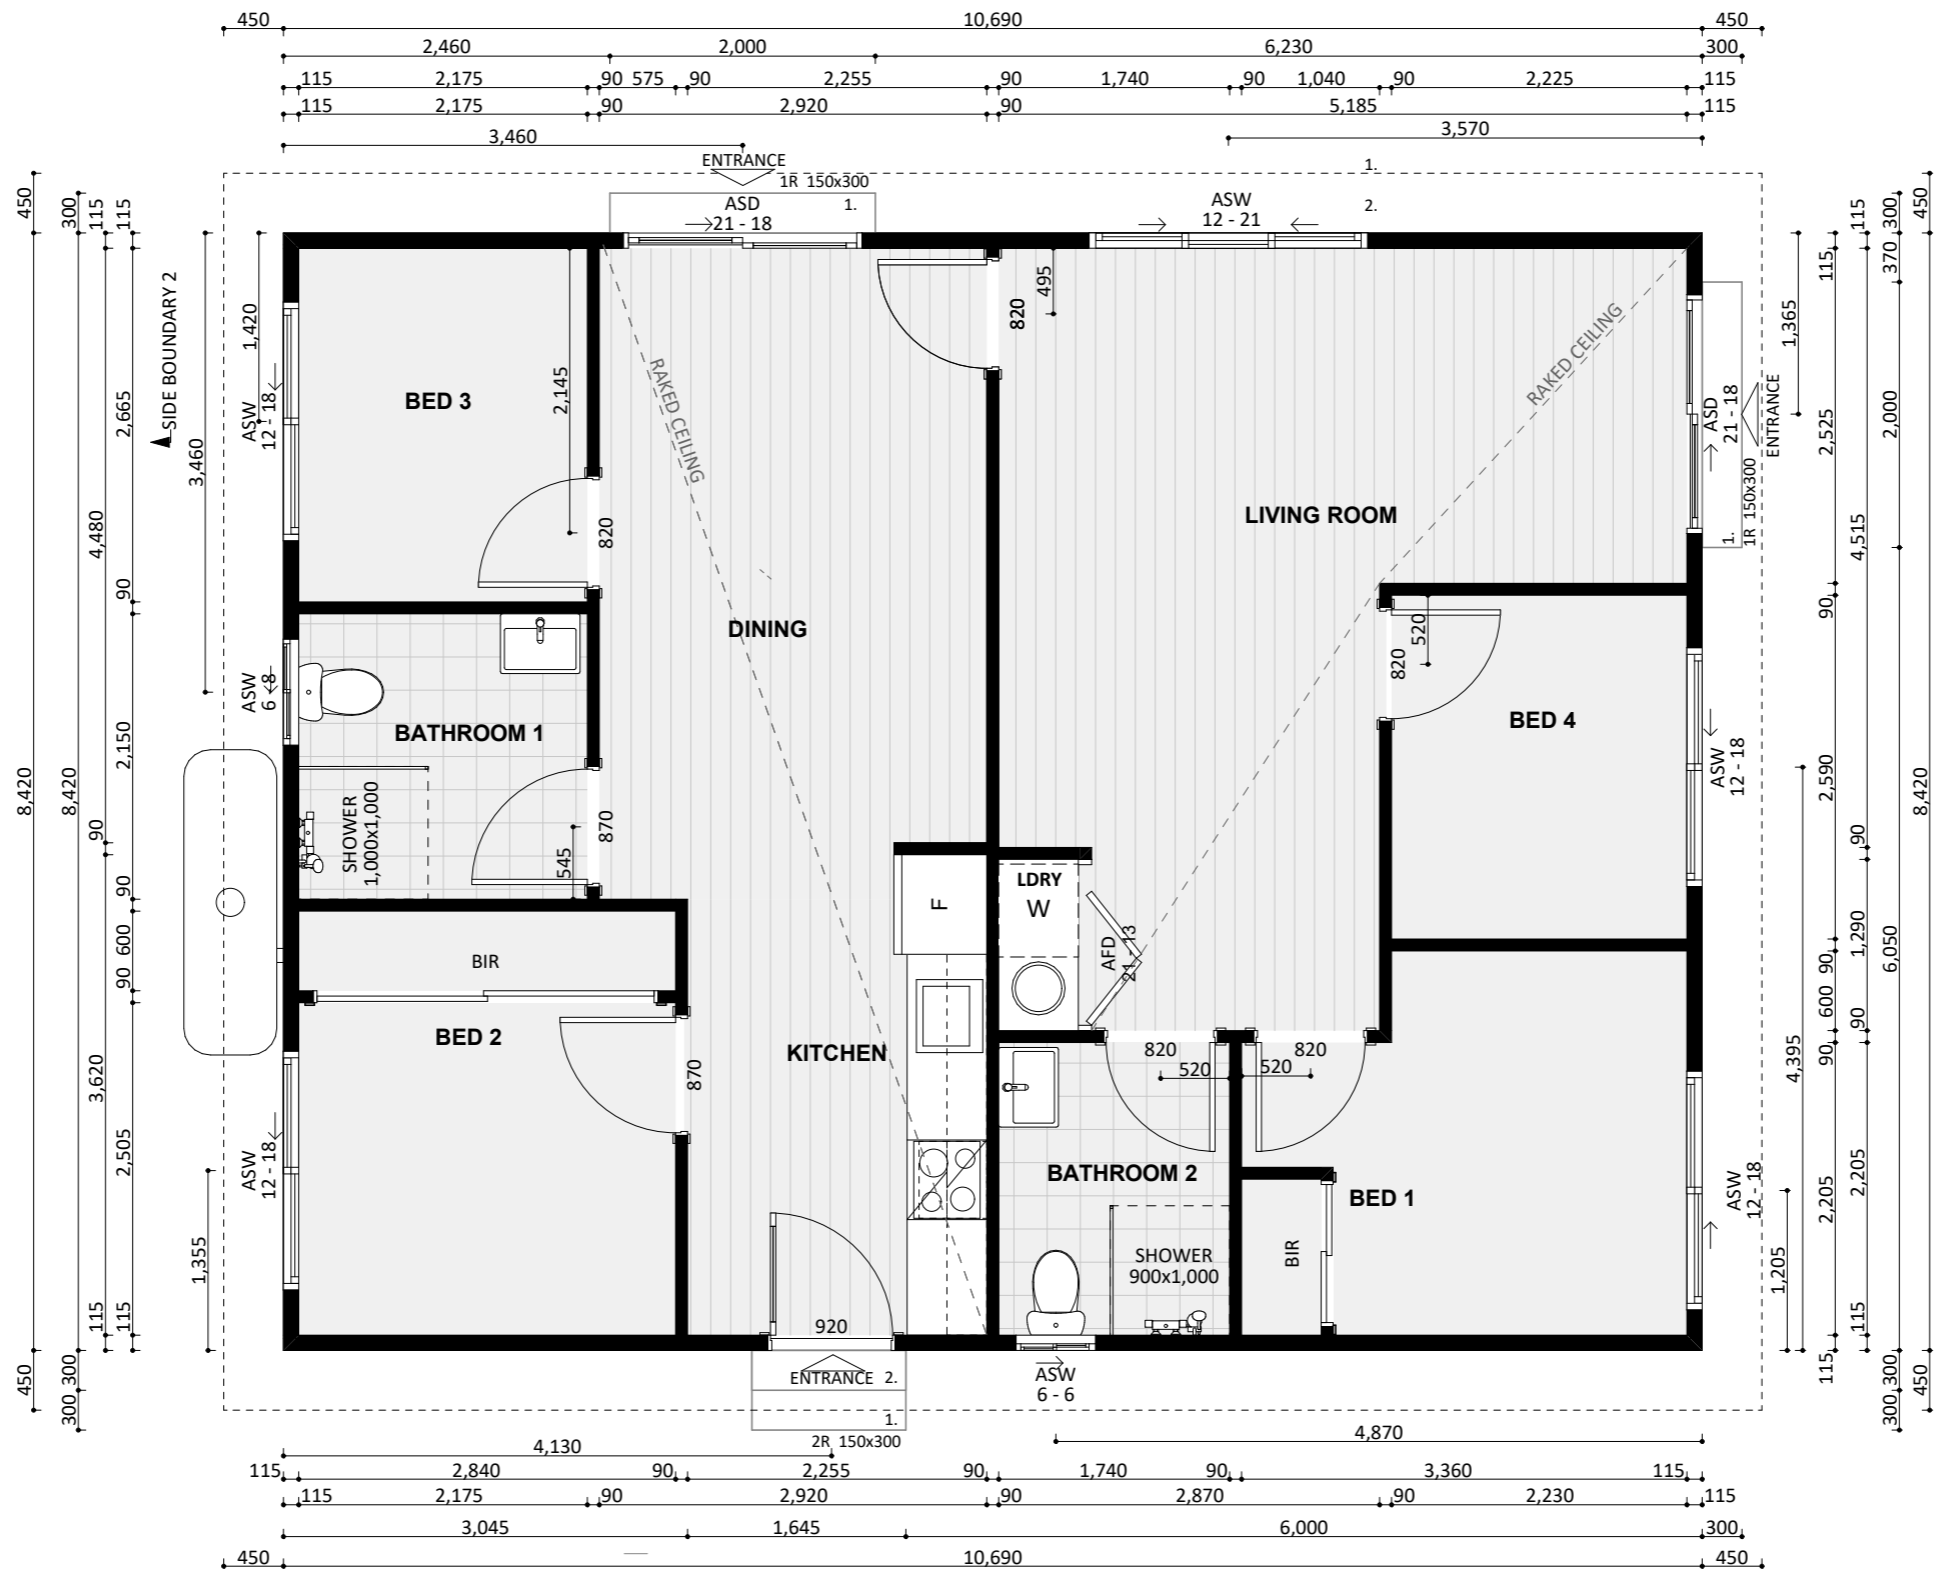

482

ACT Building Lic: 4822767

CANBERRA
GRANNY FLAT
BUILDERS

Colorbond Roofing
Colour: Monument

James Hardie Fine Texture Vertical
Colour: Surfmist

Aluminium Window and Door Frames
Colour: Monument

An elevation is the height of the structure from ground level to the height of the roof.

An elevation is the height of the structure from ground level to the height of the roof.

 **CANBERRA
GRANNY FLAT
BUILDERS**

canberragrannyflatbuilders.com.au

 info@cgfb.com.au

 1300 979 658

ACT Building Lic: 2012767