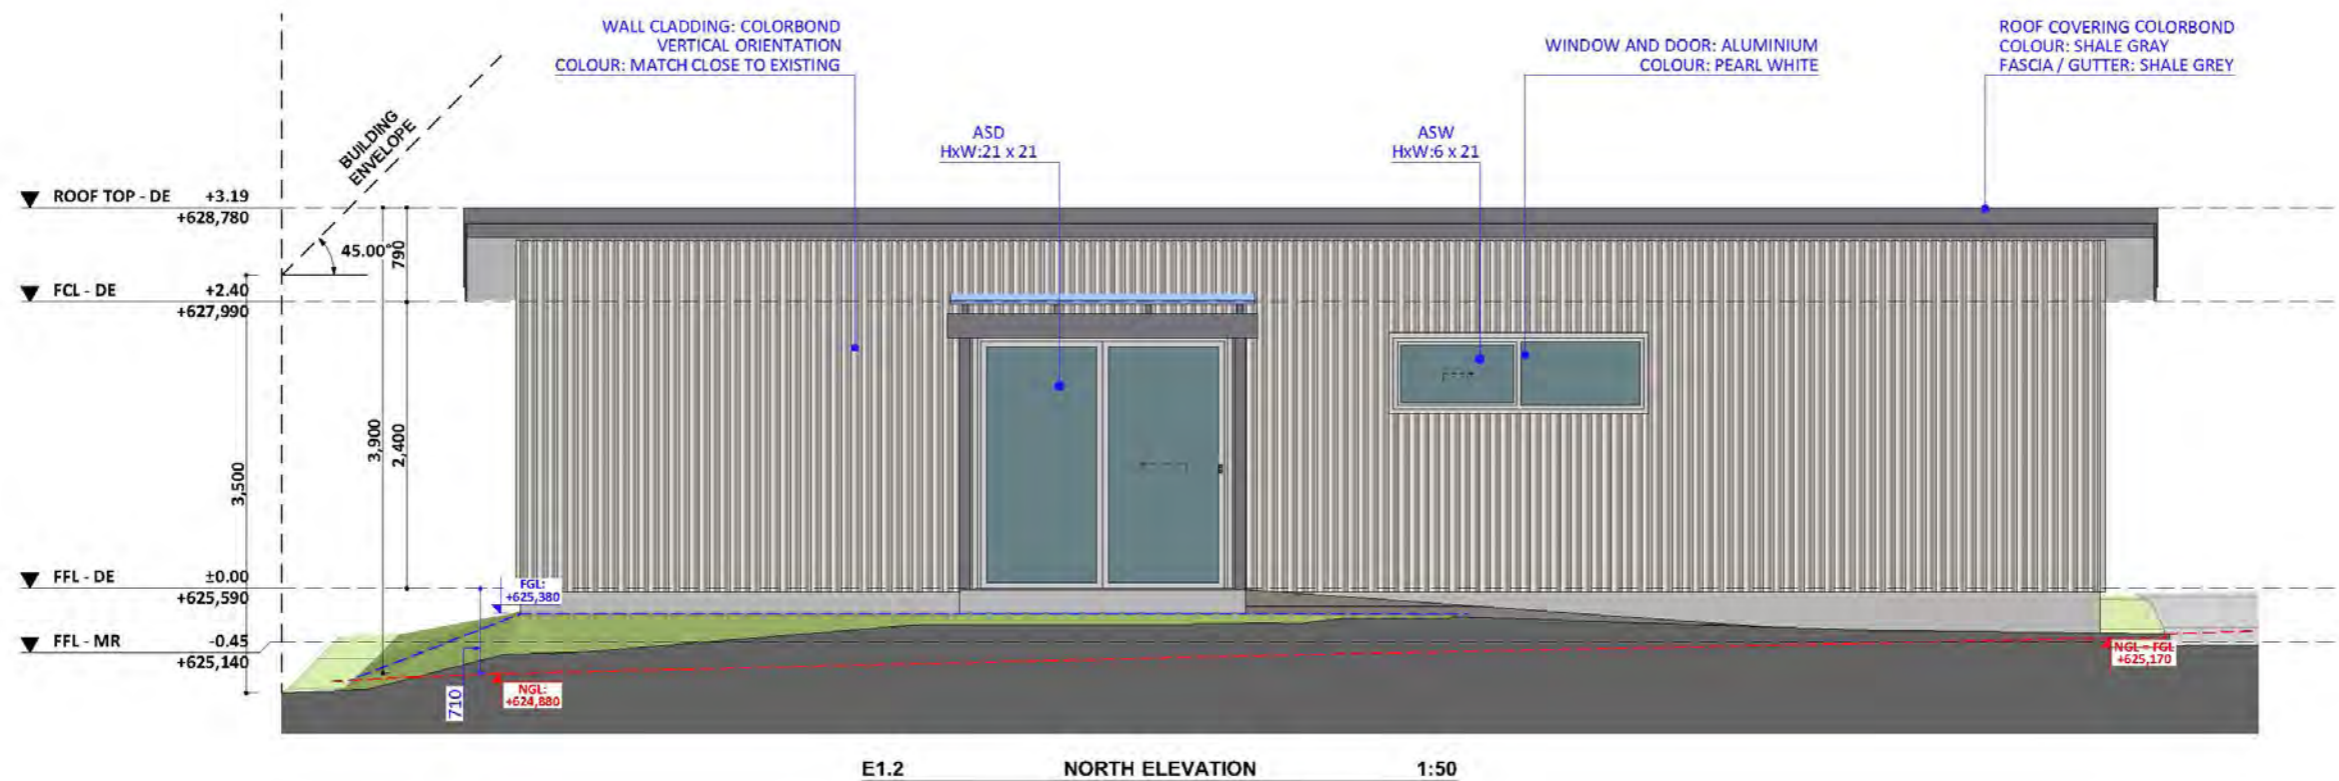

293

ACT Building Lic: 2012767

CANBERRA
GRANNY FLAT
BUILDERS

Wall Cladding: Colorbond Vertical Orientation
Colour: Match Close To Existing

Roof Covering Colorbond
Colour: Shale Gray

Window and Door: Aluminium
Colour: Pearl White

An elevation is the height of the structure from ground level to the height of the roof.

An elevation is the height of the structure from ground level to the height of the roof.

 **CANBERRA
GRANNY FLAT
BUILDERS**