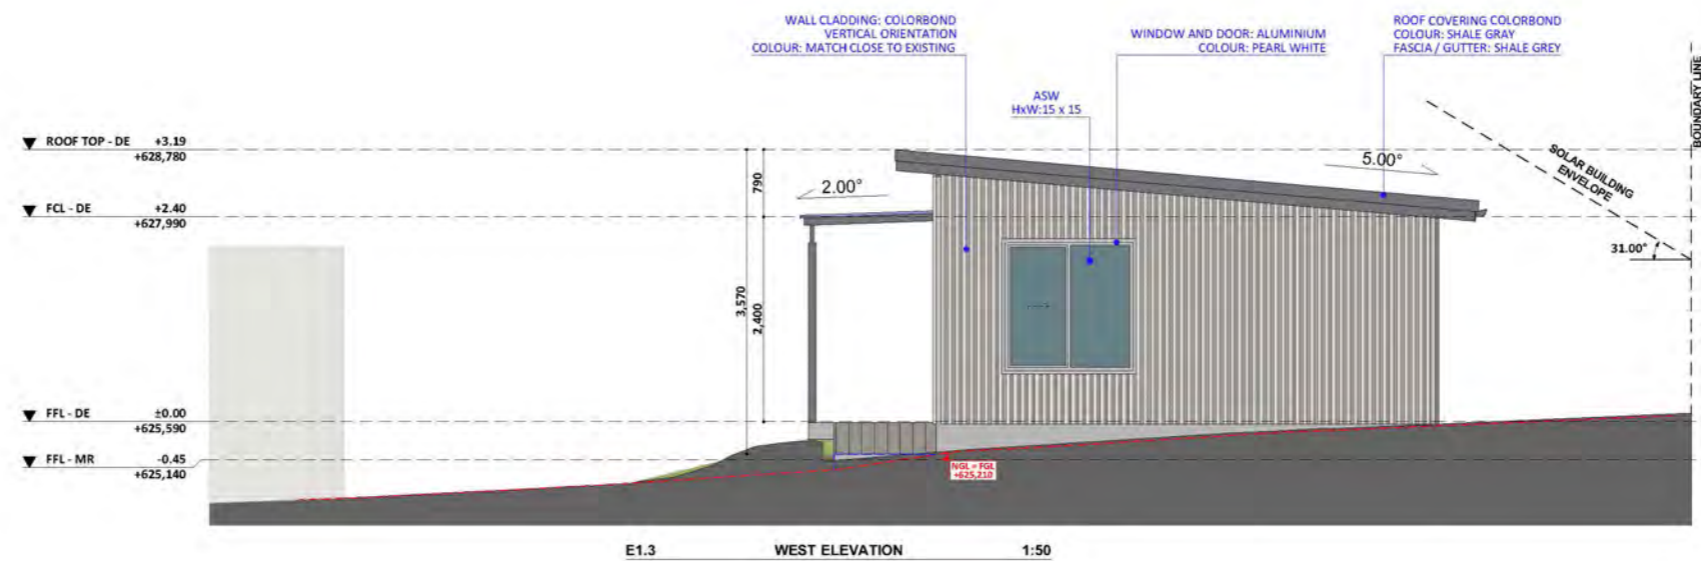

293

ACT Building Lic: 2012767

CANBERRA
GRANNY FLAT
BUILDERS

Wall Cladding: Colorbond Vertical Orientation
Colour: Match Close To Existing

Roof Covering Colorbond
Colour: Shale Gray

Window and Door: Aluminium
Colour: Pearl White

An elevation is the height of the structure from ground level to the height of the roof.

An elevation is the height of the structure from ground level to the height of the roof.

 **CANBERRA
GRANNY FLAT
BUILDERS**