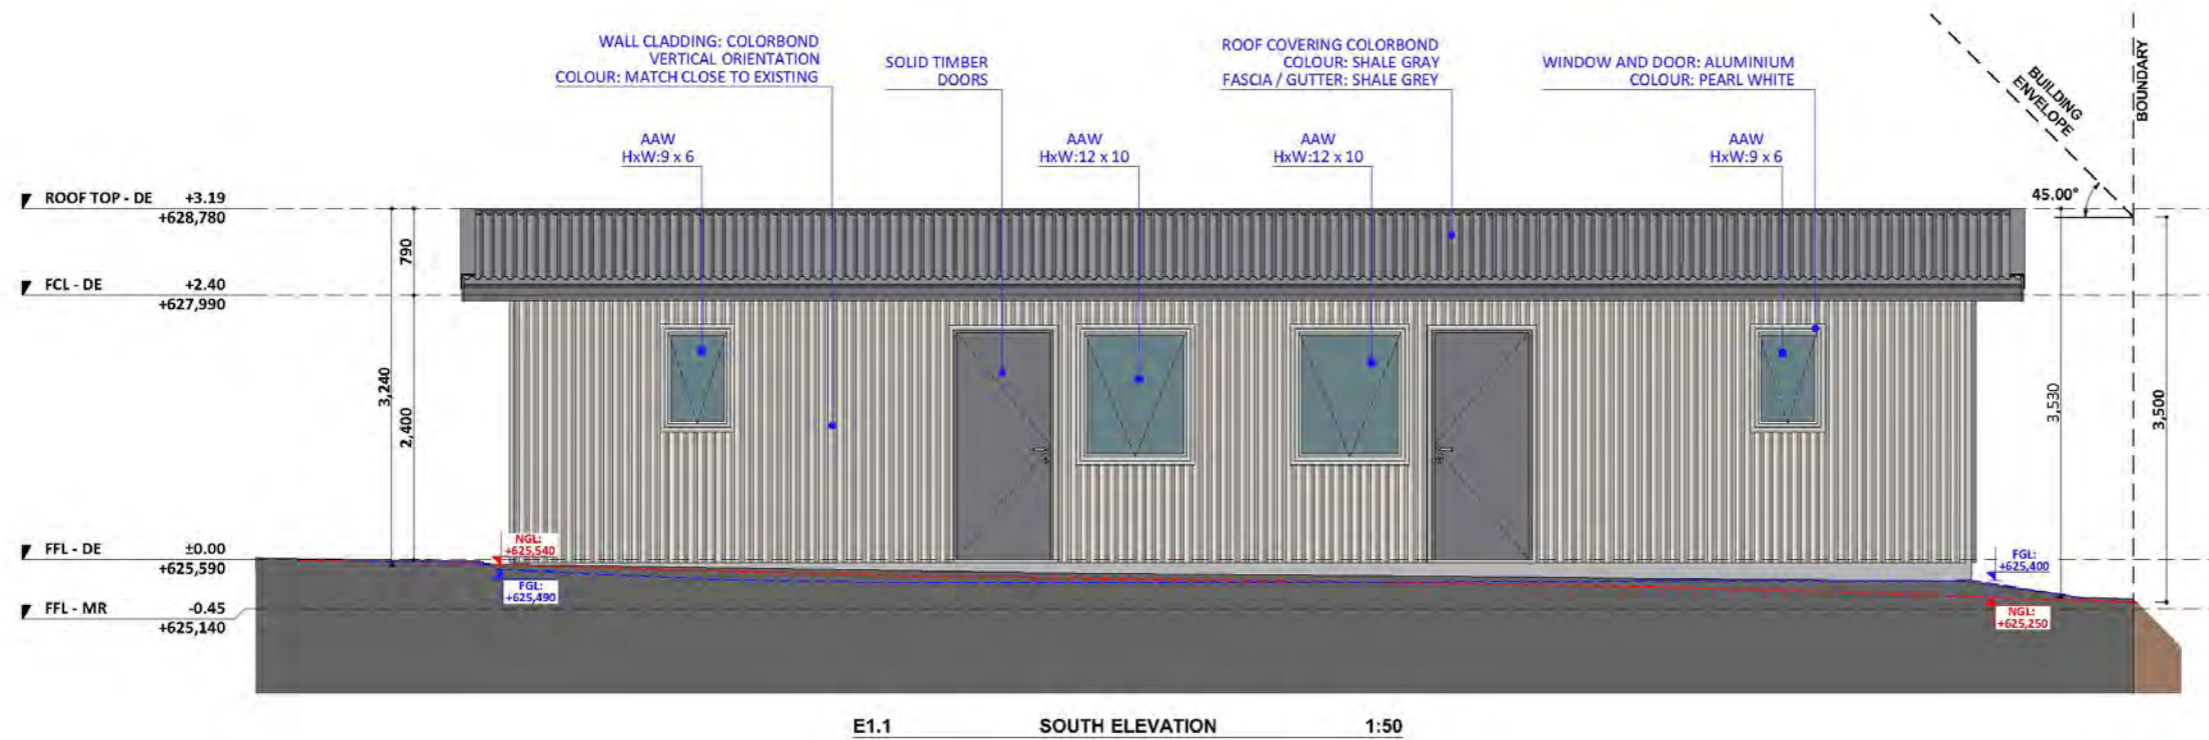

293

ACT Building Lic: 2012767

CANBERRA
GRANNY FLAT
BUILDERS

Wall Cladding: Colorbond Vertical Orientation
Colour: Match Close To Existing

Roof Covering Colorbond
Colour: Shale Gray

Window and Door: Aluminium
Colour: Pearl White

An elevation is the height of the structure from ground level to the height of the roof.

An elevation is the height of the structure from ground level to the height of the roof.

 **CANBERRA
GRANNY FLAT
BUILDERS**