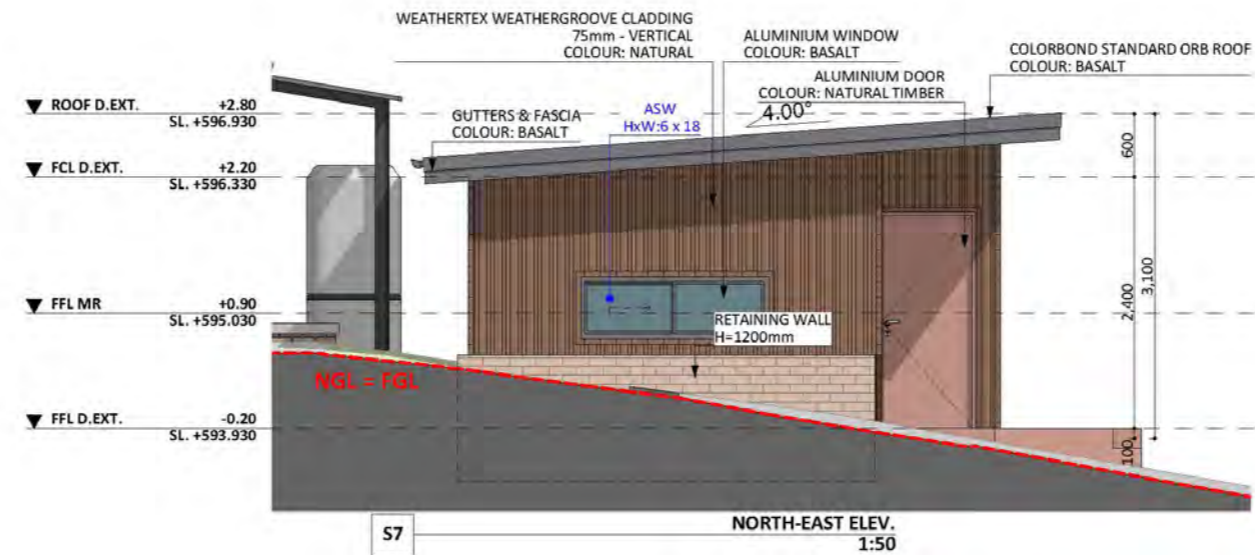

291

ACT Building Lic: 2012767

CANBERRA
GRANNY FLAT
BUILDERS

Weathertex Weathergroove Cladding 75mm Vertical
Colour: Natural

Aluminium Windows And Doors
Colour: Basalt

Gutters And Fascia
Colour: Basalt

Colorbond Standard Orb Roof
Colour: Basalt

An elevation is the height of the structure from ground level to the height of the roof.

An elevation is the height of the structure from ground level to the height of the roof.

 **CANBERRA
GRANNY FLAT
BUILDERS**