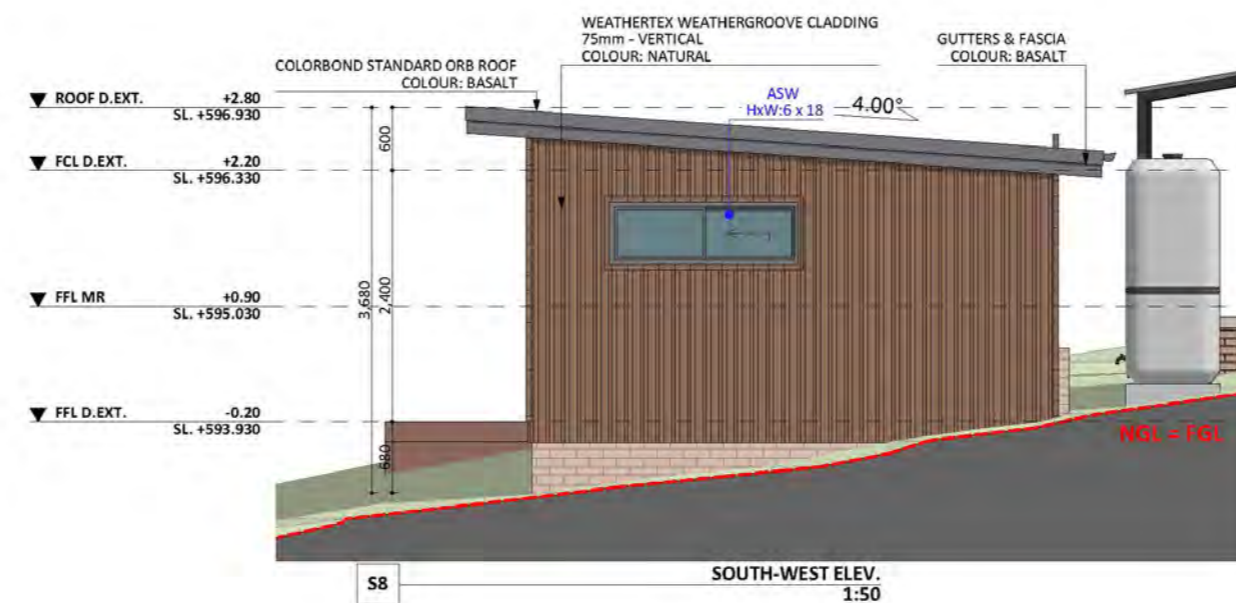

291

ACT Building Lic: 2012767

CANBERRA
GRANNY FLAT
BUILDERS

Weathertex Weathergroove Cladding 75mm Vertical
Colour: Natural

Aluminium Windows And Doors
Colour: Basalt

Gutters And Fascia
Colour: Basalt

Colorbond Standard Orb Roof
Colour: Basalt

An elevation is the height of the structure from ground level to the height of the roof.

An elevation is the height of the structure from ground level to the height of the roof.

 **CANBERRA
GRANNY FLAT
BUILDERS**