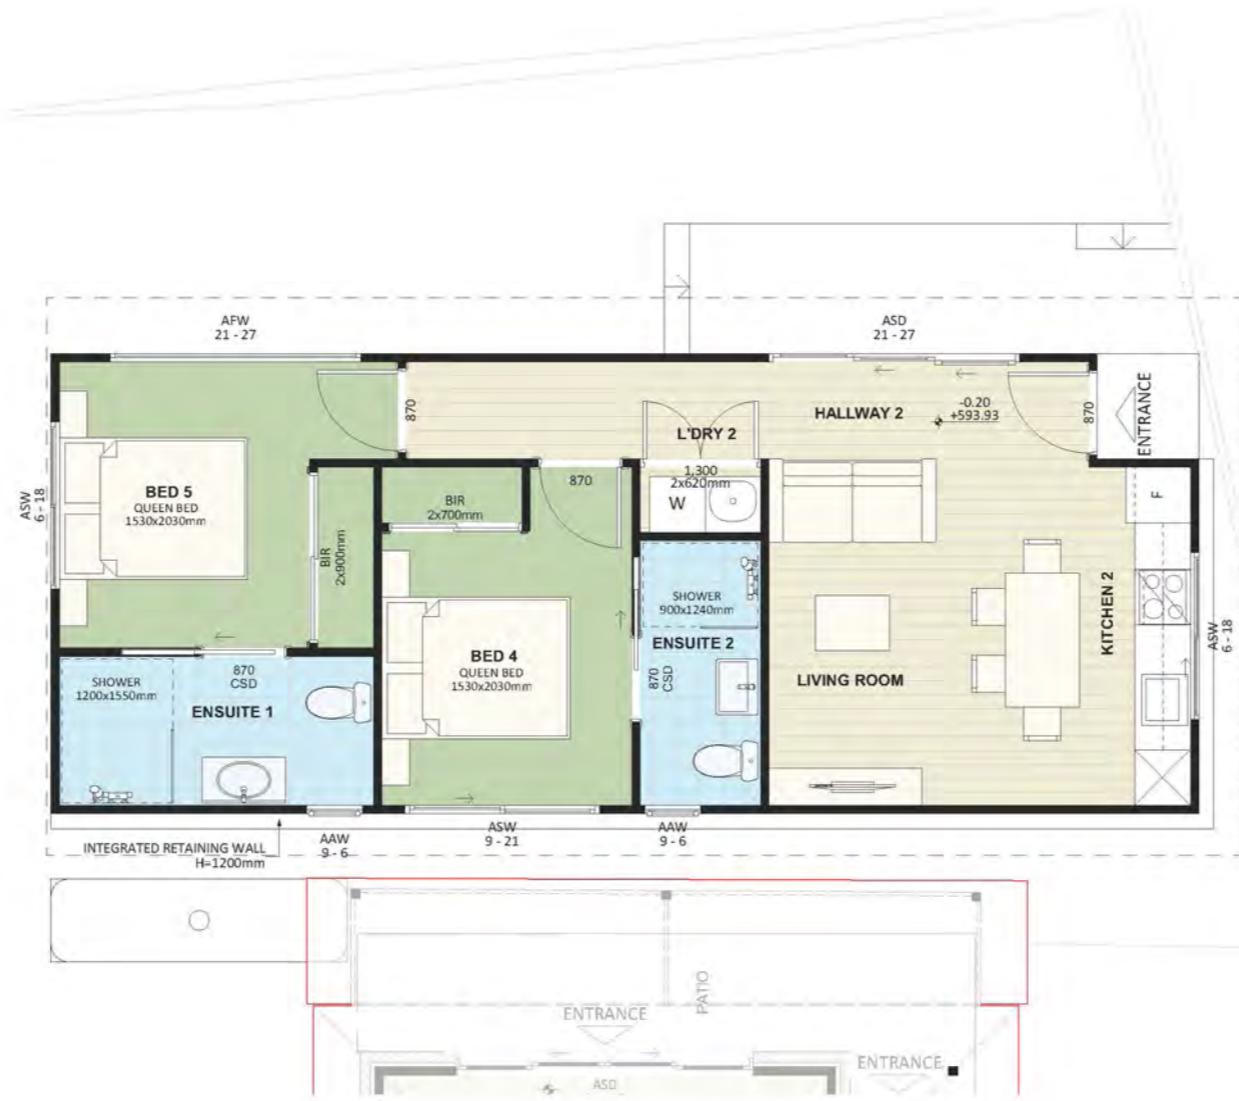

291

ACT Building Lic: 2012767

CANBERRA
GRANNY FLAT
BUILDERS

Weathertex Weathergroove Cladding 75mm Vertical
Colour: Natural

Aluminium Windows And Doors
Colour: Basalt

Gutters And Fascia
Colour: Basalt

Colorbond Standard Orb Roof
Colour: Basalt

An elevation is the height of the structure from ground level to the height of the roof.

An elevation is the height of the structure from ground level to the height of the roof.

 **CANBERRA
GRANNY FLAT
BUILDERS**