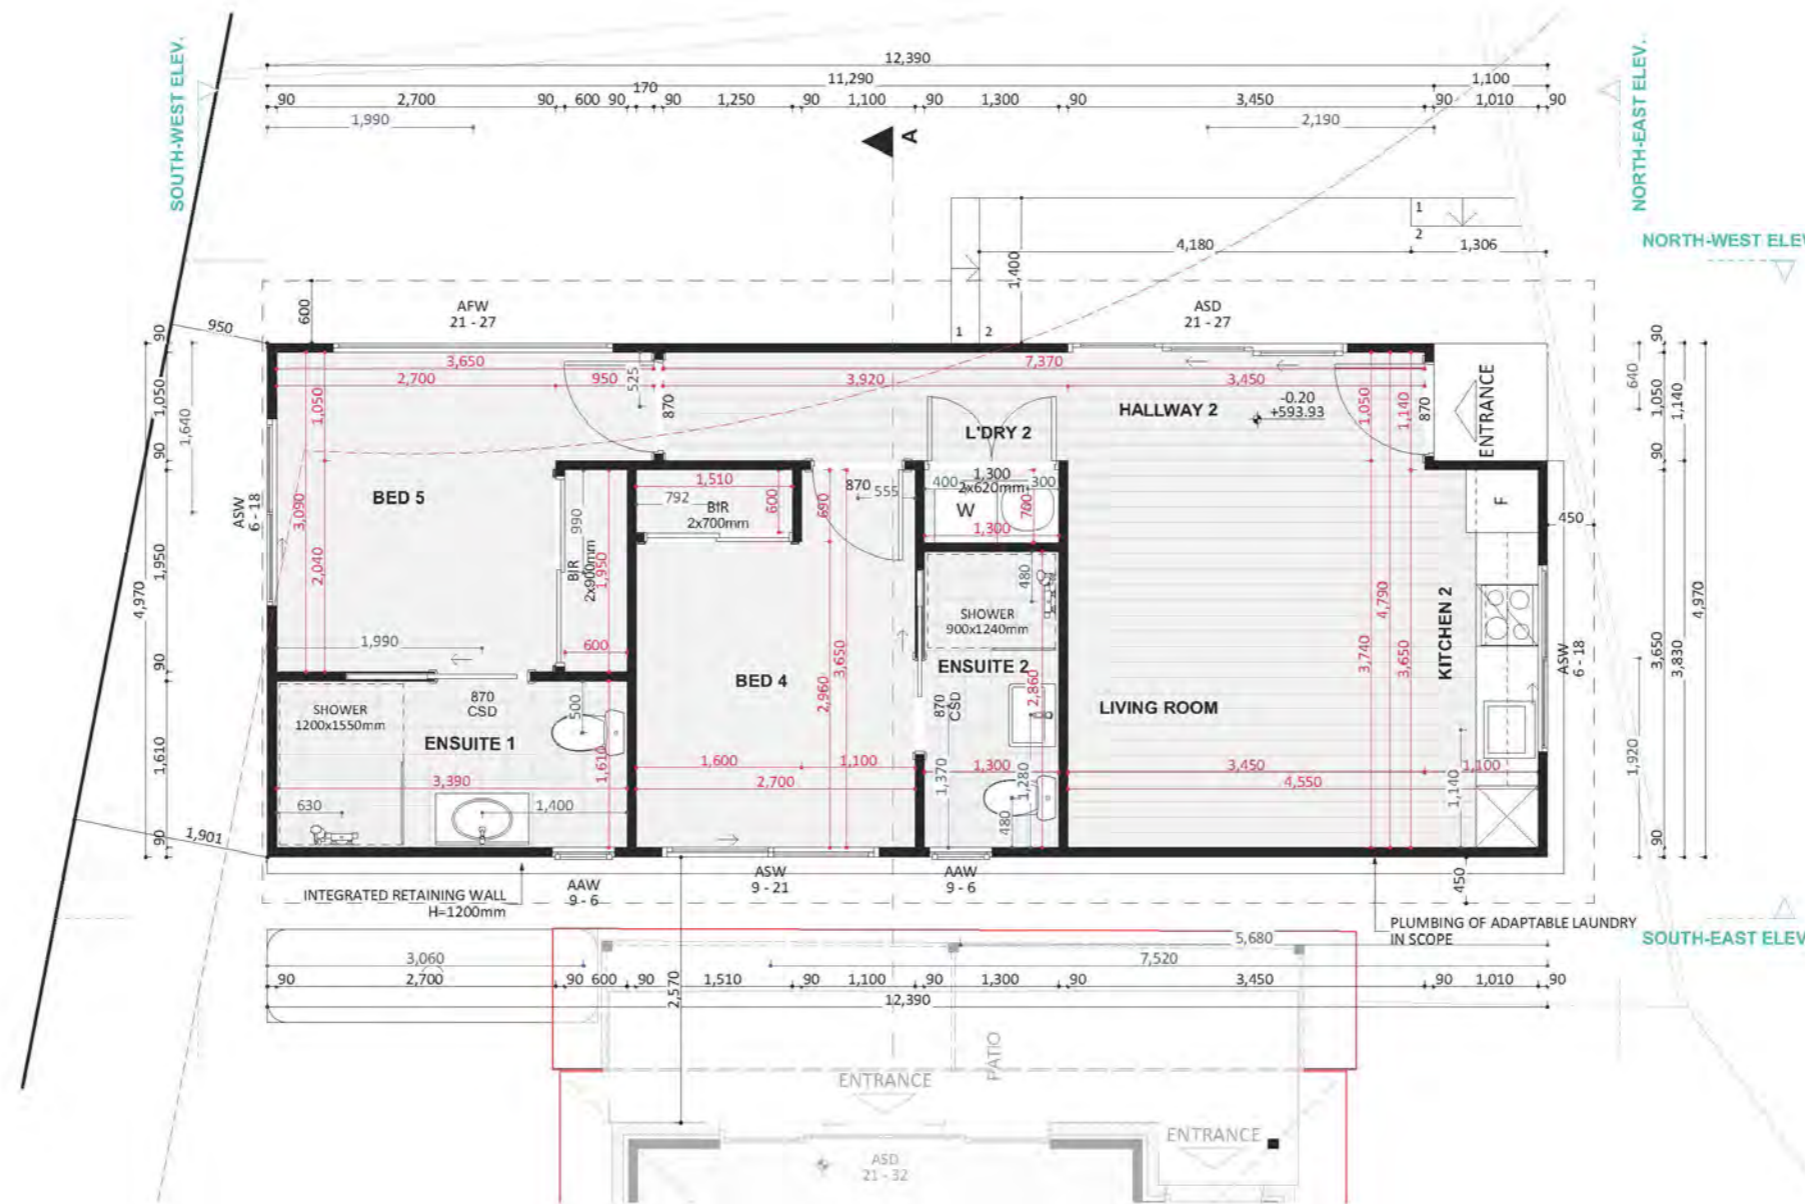

291

ACT Building Lic: 2012767

CANBERRA
GRANNY FLAT
BUILDERS

Weathertex Weathergroove Cladding 75mm Vertical
Colour: Natural

Aluminium Windows And Doors
Colour: Basalt

Gutters And Fascia
Colour: Basalt

Colorbond Standard Orb Roof
Colour: Basalt

An elevation is the height of the structure from ground level to the height of the roof.

An elevation is the height of the structure from ground level to the height of the roof.

 **CANBERRA
GRANNY FLAT
BUILDERS**