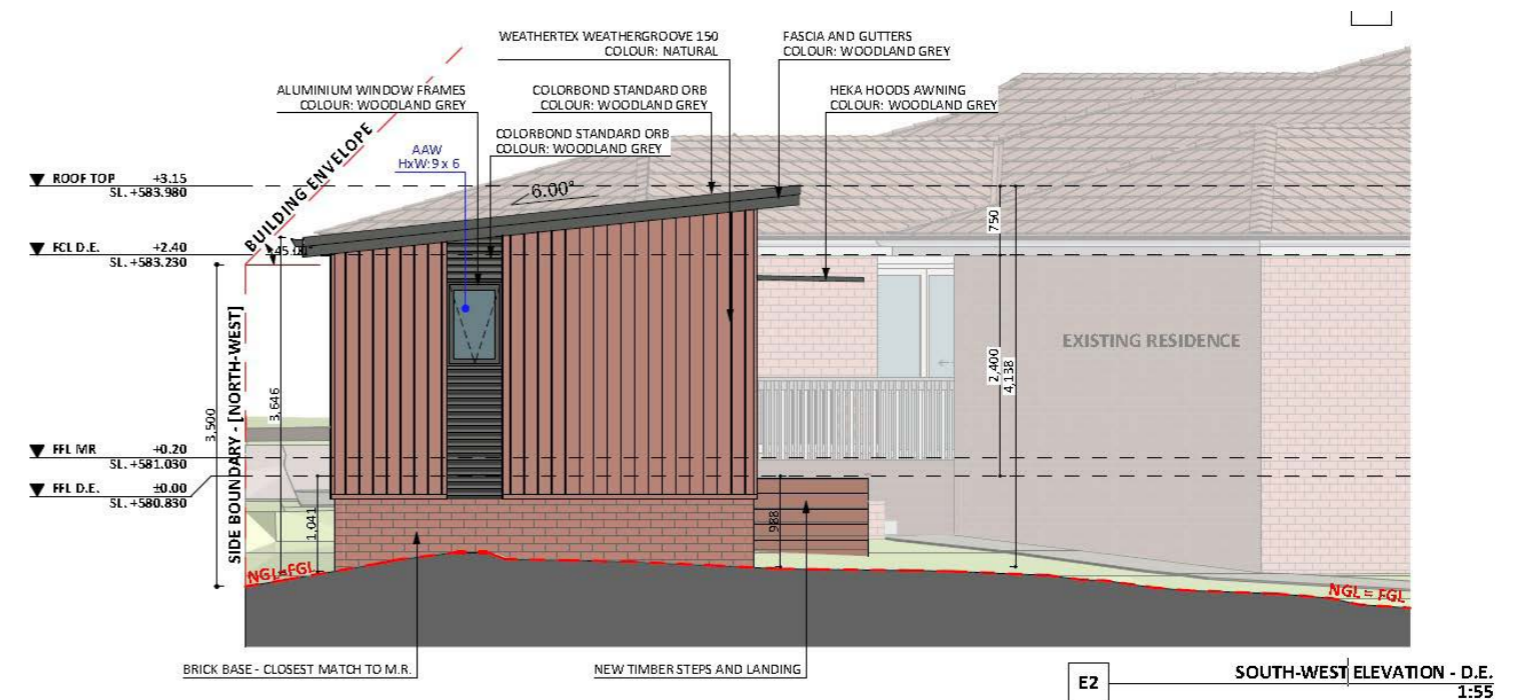

Timber Door
Colour: Woodland Grey

ALL INTERNAL SPACES - CHECKLIST 1

Name	Measured Area
BED 5	20.71
ENSUITE 2	5.38
WTR	4.25
	30.34 m ²

ALL INTERNAL SPACES - CHECKLIST 1

Name	Measured Area
BED 5	20.71
ENSUITE 2	5.38
WTR	4.25
	30.34 m²

An elevation is the height of the structure from ground level to the height of the roof.

An elevation is the height of the structure from ground level to the height of the roof.

fixedpriceextensions.com.au
canberragrannyflatbuilders.com.au