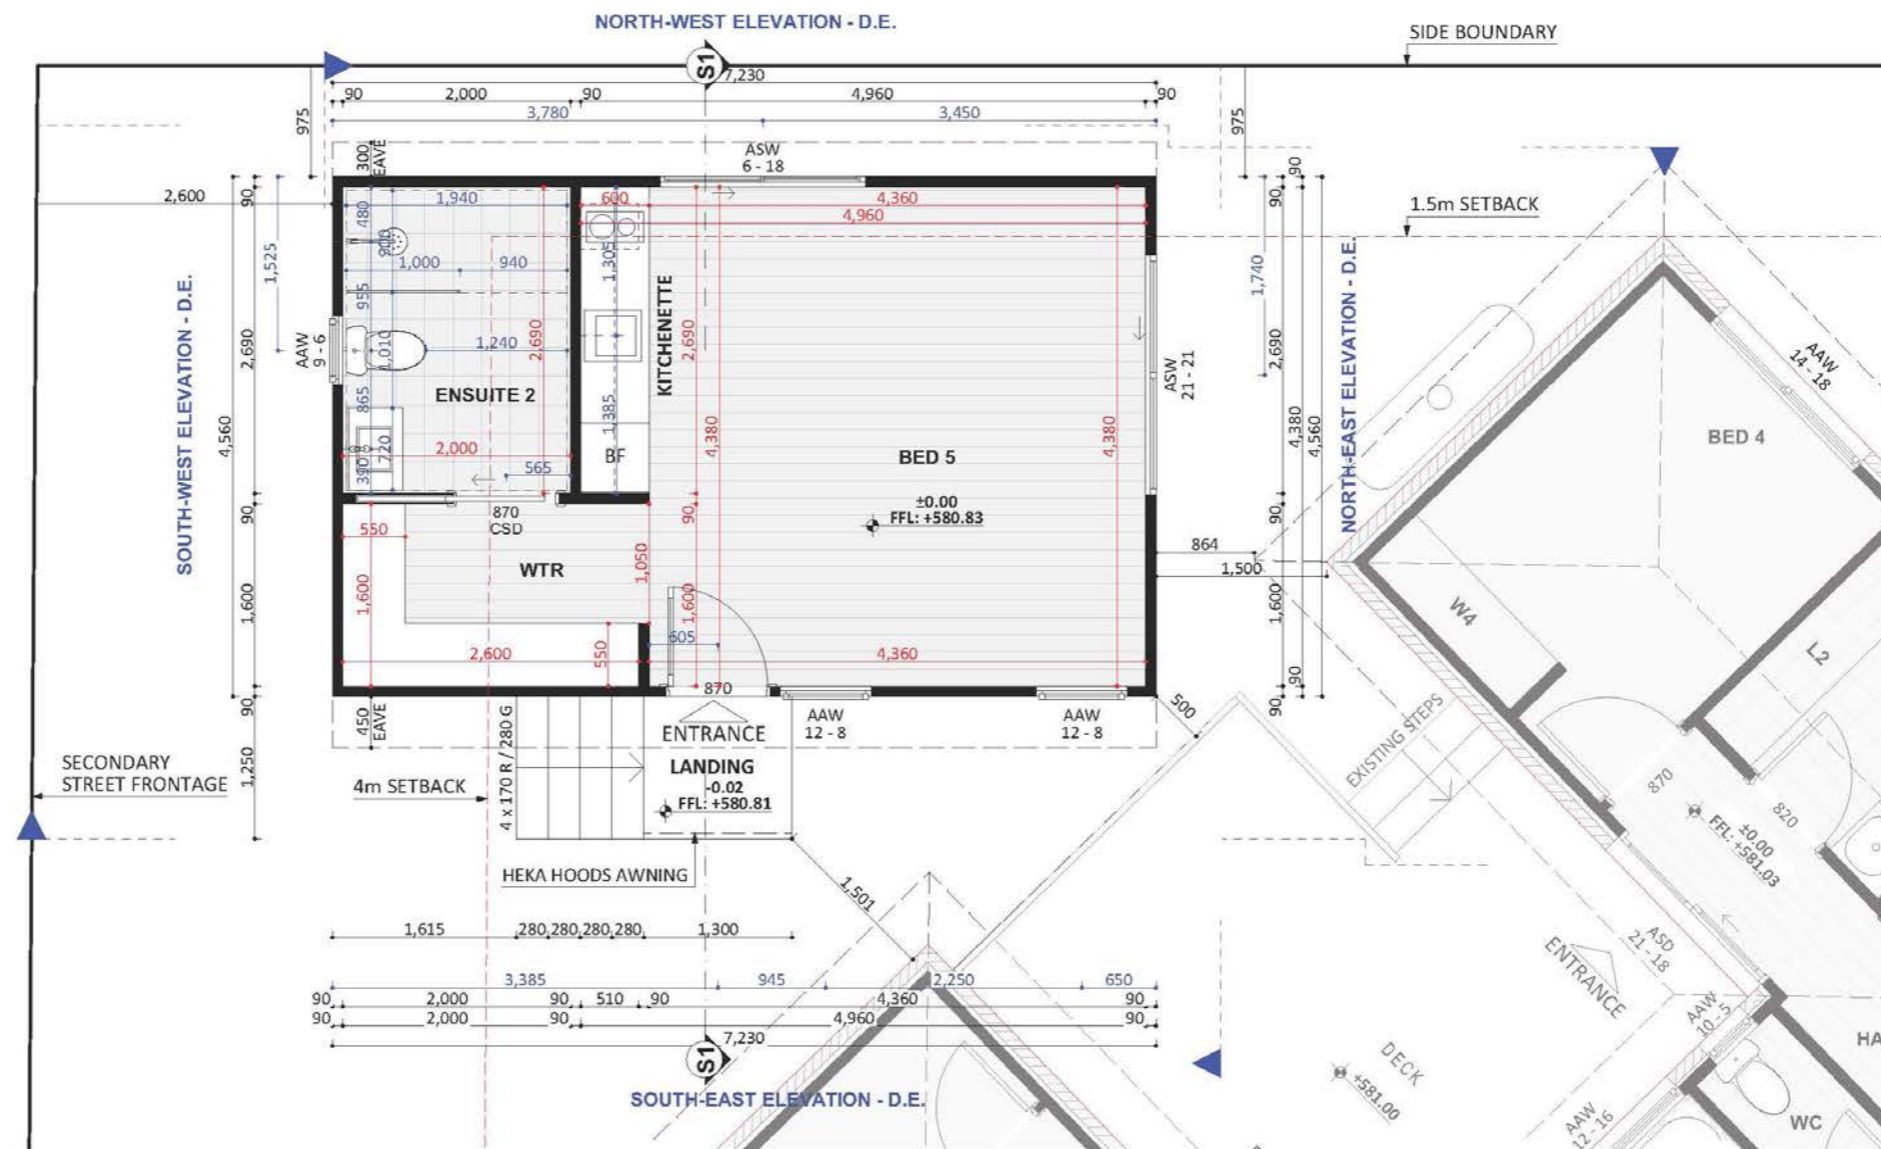

168

ACT Building Lic: 2012767

CANBERRA
GRANNY FLAT
BUILDERS

Fascia And Gutters
Colour: Woodland Grey

Colorbond Standard Orb
Colour: Woodland Grey

Aluminium Window Frames
Colour: Woodland Grey

Weathertex Weathergroove 150
Colour: Natural

Timber Door
Colour: Woodland Grey

ALL INTERNAL SPACES - CHECKLIST 1

Name	Measured Area
BED 5	20.71
ENSUITE 2	5.38
WTR	4.25
	30.34 m ²

ALL INTERNAL SPACES - CHECKLIST 1

Name	Measured Area
BED 5	20.71
ENSUITE 2	5.38
WTR	4.25
	30.34 m²

An elevation is the height of the structure from ground level to the height of the roof.

An elevation is the height of the structure from ground level to the height of the roof.

fixedpriceextensions.com.au
canberragrannyflatbuilders.com.au