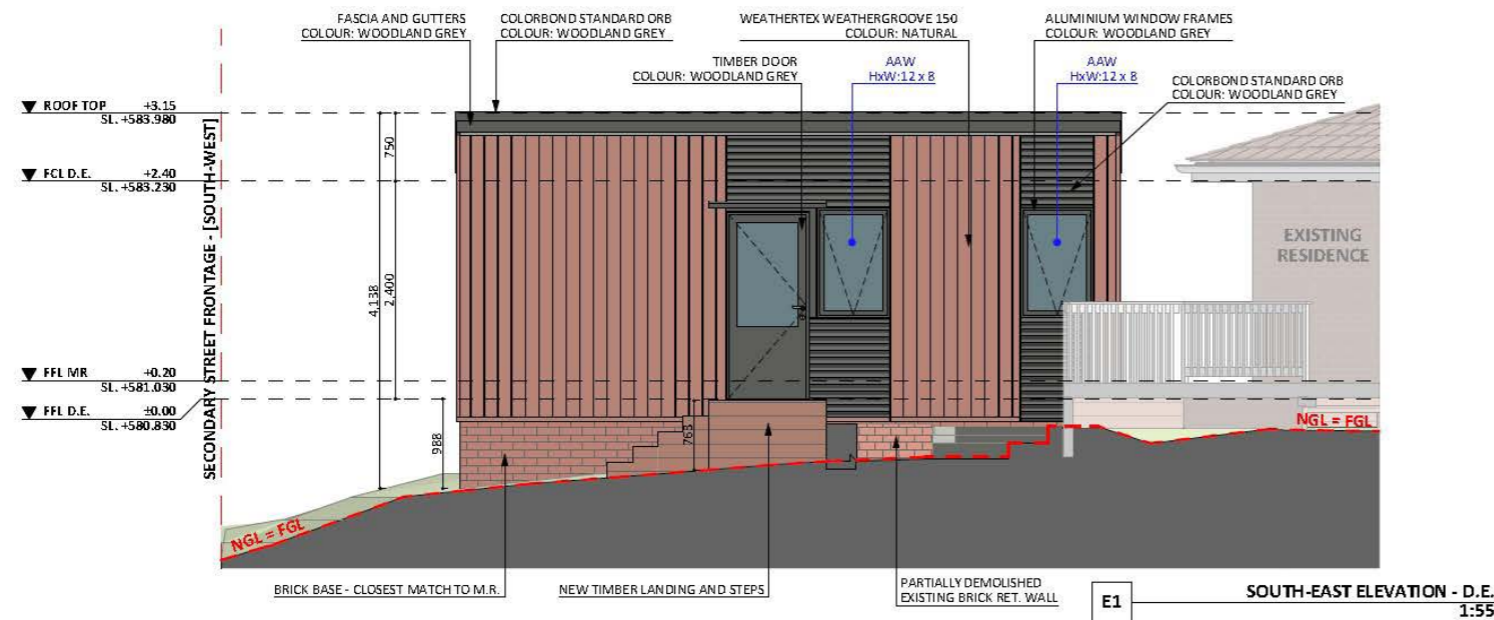

Timber Door
Colour: Woodland Grey

ALL INTERNAL SPACES - CHECKLIST 1

Name	Measured Area
BED 5	20.71
ENSUITE 2	5.38
WTR	4.25
	30.34 m ²

ALL INTERNAL SPACES - CHECKLIST 1

Name	Measured Area
BED 5	20.71
ENSUITE 2	5.38
WTR	4.25
	30.34 m²

An elevation is the height of the structure from ground level to the height of the roof.

An elevation is the height of the structure from ground level to the height of the roof.

fixedpriceextensions.com.au
canberragrannyflatbuilders.com.au