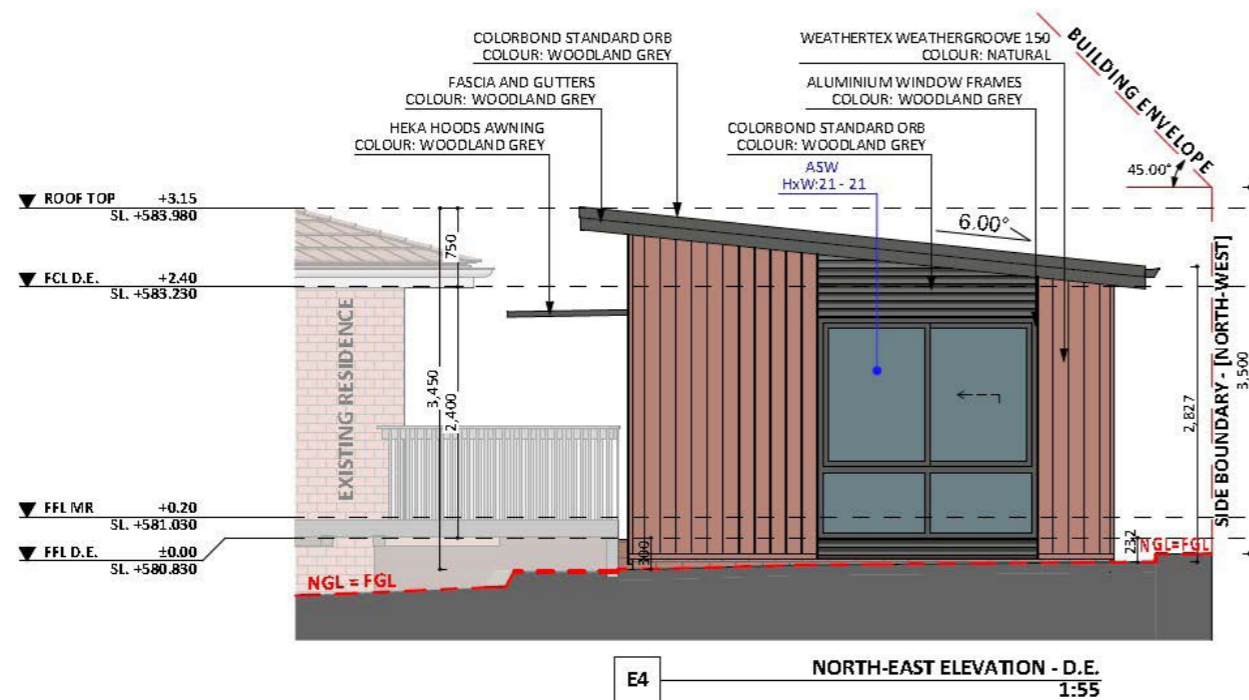

168

ACT Building Lic: 2012767

CANBERRA
GRANNY FLAT
BUILDERS

Fascia And Gutters
Colour: Woodland Grey

Colorbond Standard Orb
Colour: Woodland Grey

Aluminium Window Frames
Colour: Woodland Grey

Weathertex Weathergroove 150
Colour: Natural

Timber Door
Colour: Woodland Grey

ALL INTERNAL SPACES - CHECKLIST 1

Name	Measured Area
BED 5	20.71
ENSUITE 2	5.38
WTR	4.25
	30.34 m ²

ALL INTERNAL SPACES - CHECKLIST 1

Name	Measured Area
BED 5	20.71
ENSUITE 2	5.38
WTR	4.25
	30.34 m²

An elevation is the height of the structure from ground level to the height of the roof.

An elevation is the height of the structure from ground level to the height of the roof.

fixedpriceextensions.com.au
canberragrannyflatbuilders.com.au