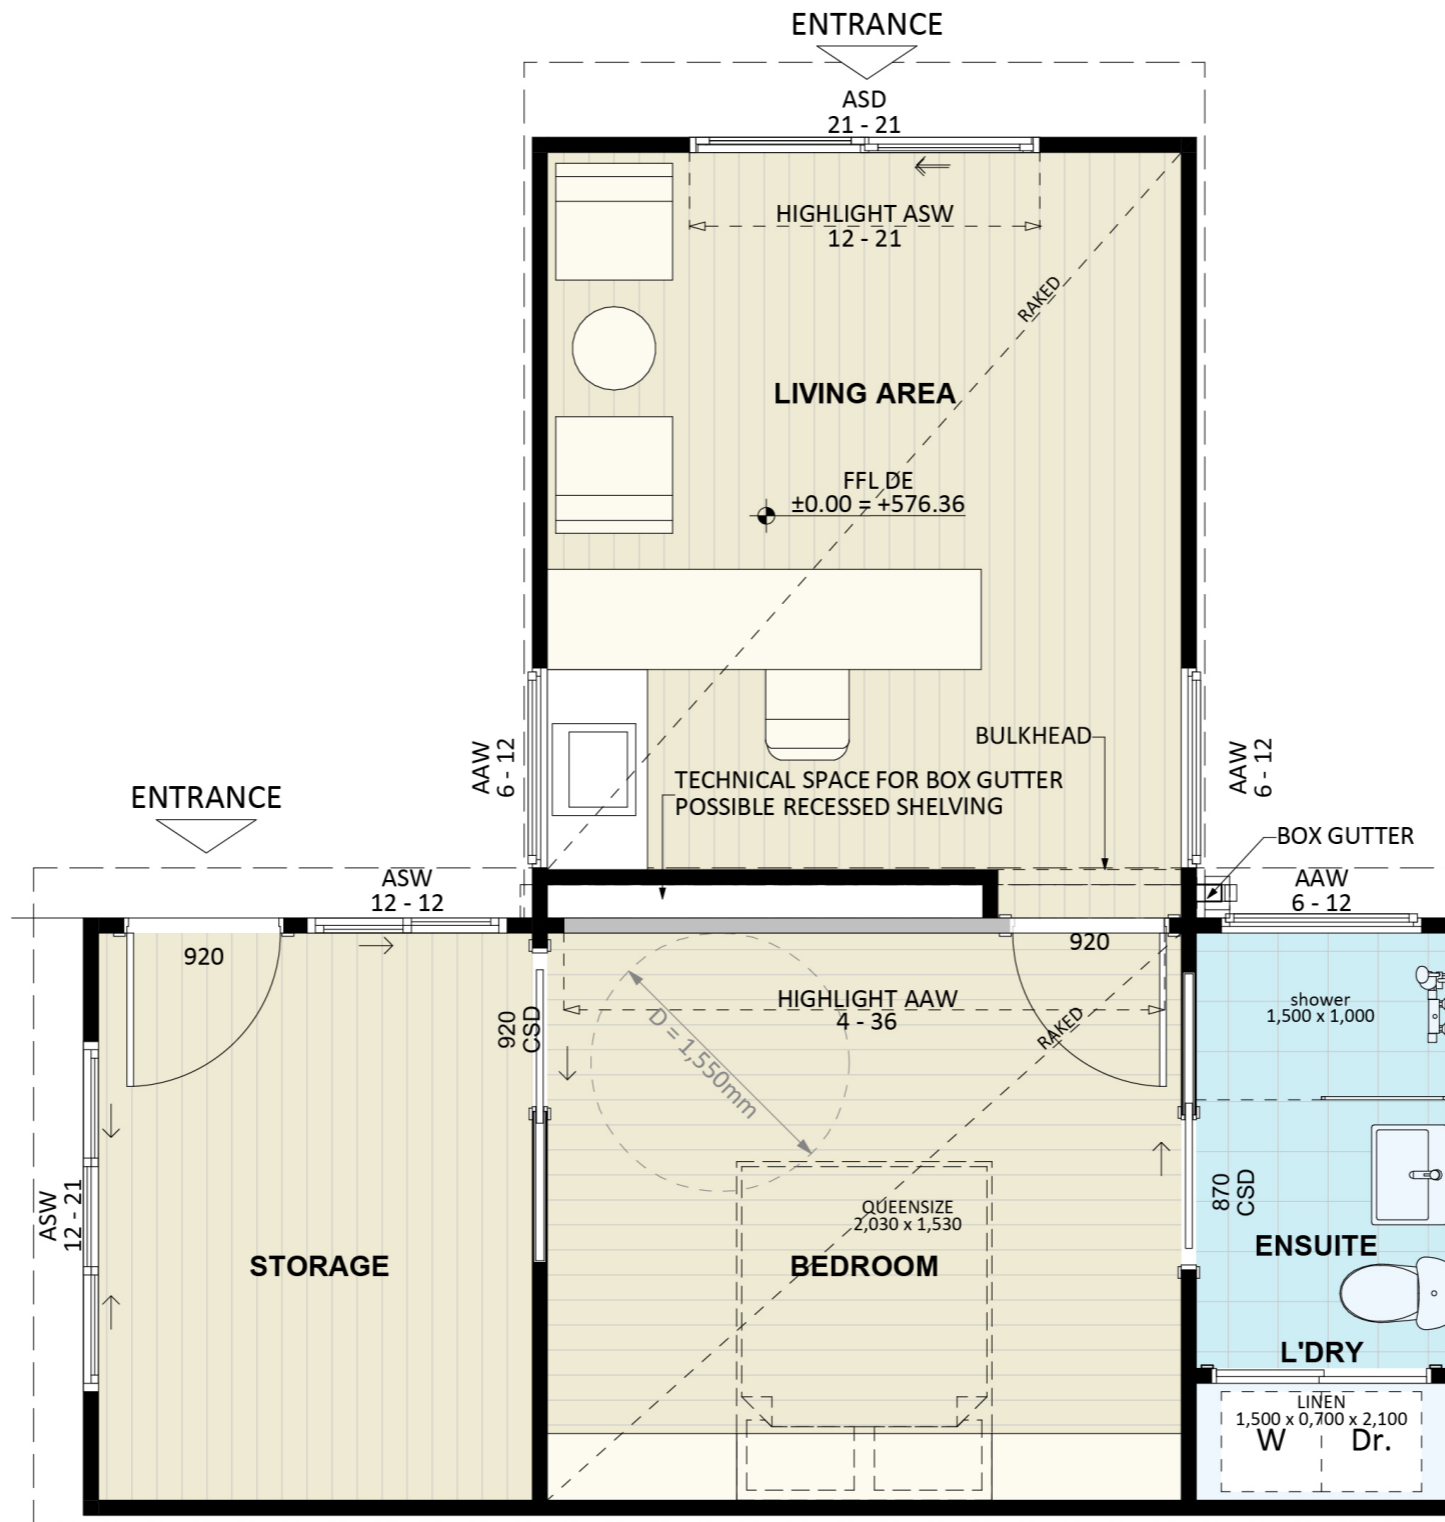

65

ACT Building Lic: 652767

CANBERRA
GRANNY FLAT
BUILDERS

Colorbond Dominion Cladding
Colour: Ironside

Colorbond Roof Covering
Colour: Shale Grey

Aluminium Window and Door Frames
Colour: Shale Grey

An elevation is the height of the structure from ground level to the height of the roof.

An elevation is the height of the structure from ground level to the height of the roof.

ELEVATION 03

ELEVATION 04

 **CANBERRA
GRANNY FLAT
BUILDERS**

canberragrannyflatbuilders.com.au

 info@cgfb.com.au

 1300 979 658