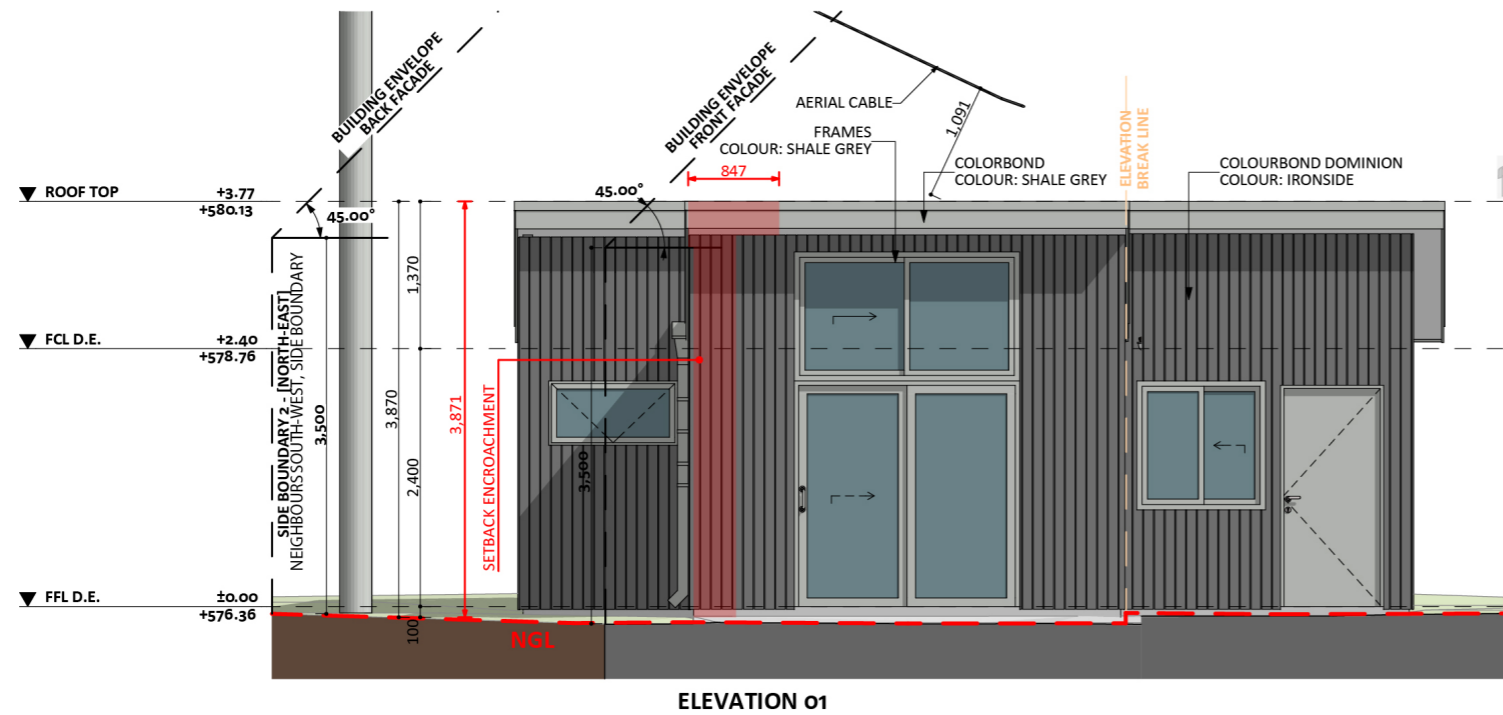

65

ACT Building Lic: 652767

CANBERRA
GRANNY FLAT
BUILDERS

Colorbond Dominion Cladding
Colour: Ironside

Colorbond Roof Covering
Colour: Shale Grey

Aluminium Window and Door Frames
Colour: Shale Grey

An elevation is the height of the structure from ground level to the height of the roof.

An elevation is the height of the structure from ground level to the height of the roof.

ELEVATION 03

ELEVATION 04

 **CANBERRA
GRANNY FLAT
BUILDERS**

canberragrannyflatbuilders.com.au

 info@cgfb.com.au

 1300 979 658