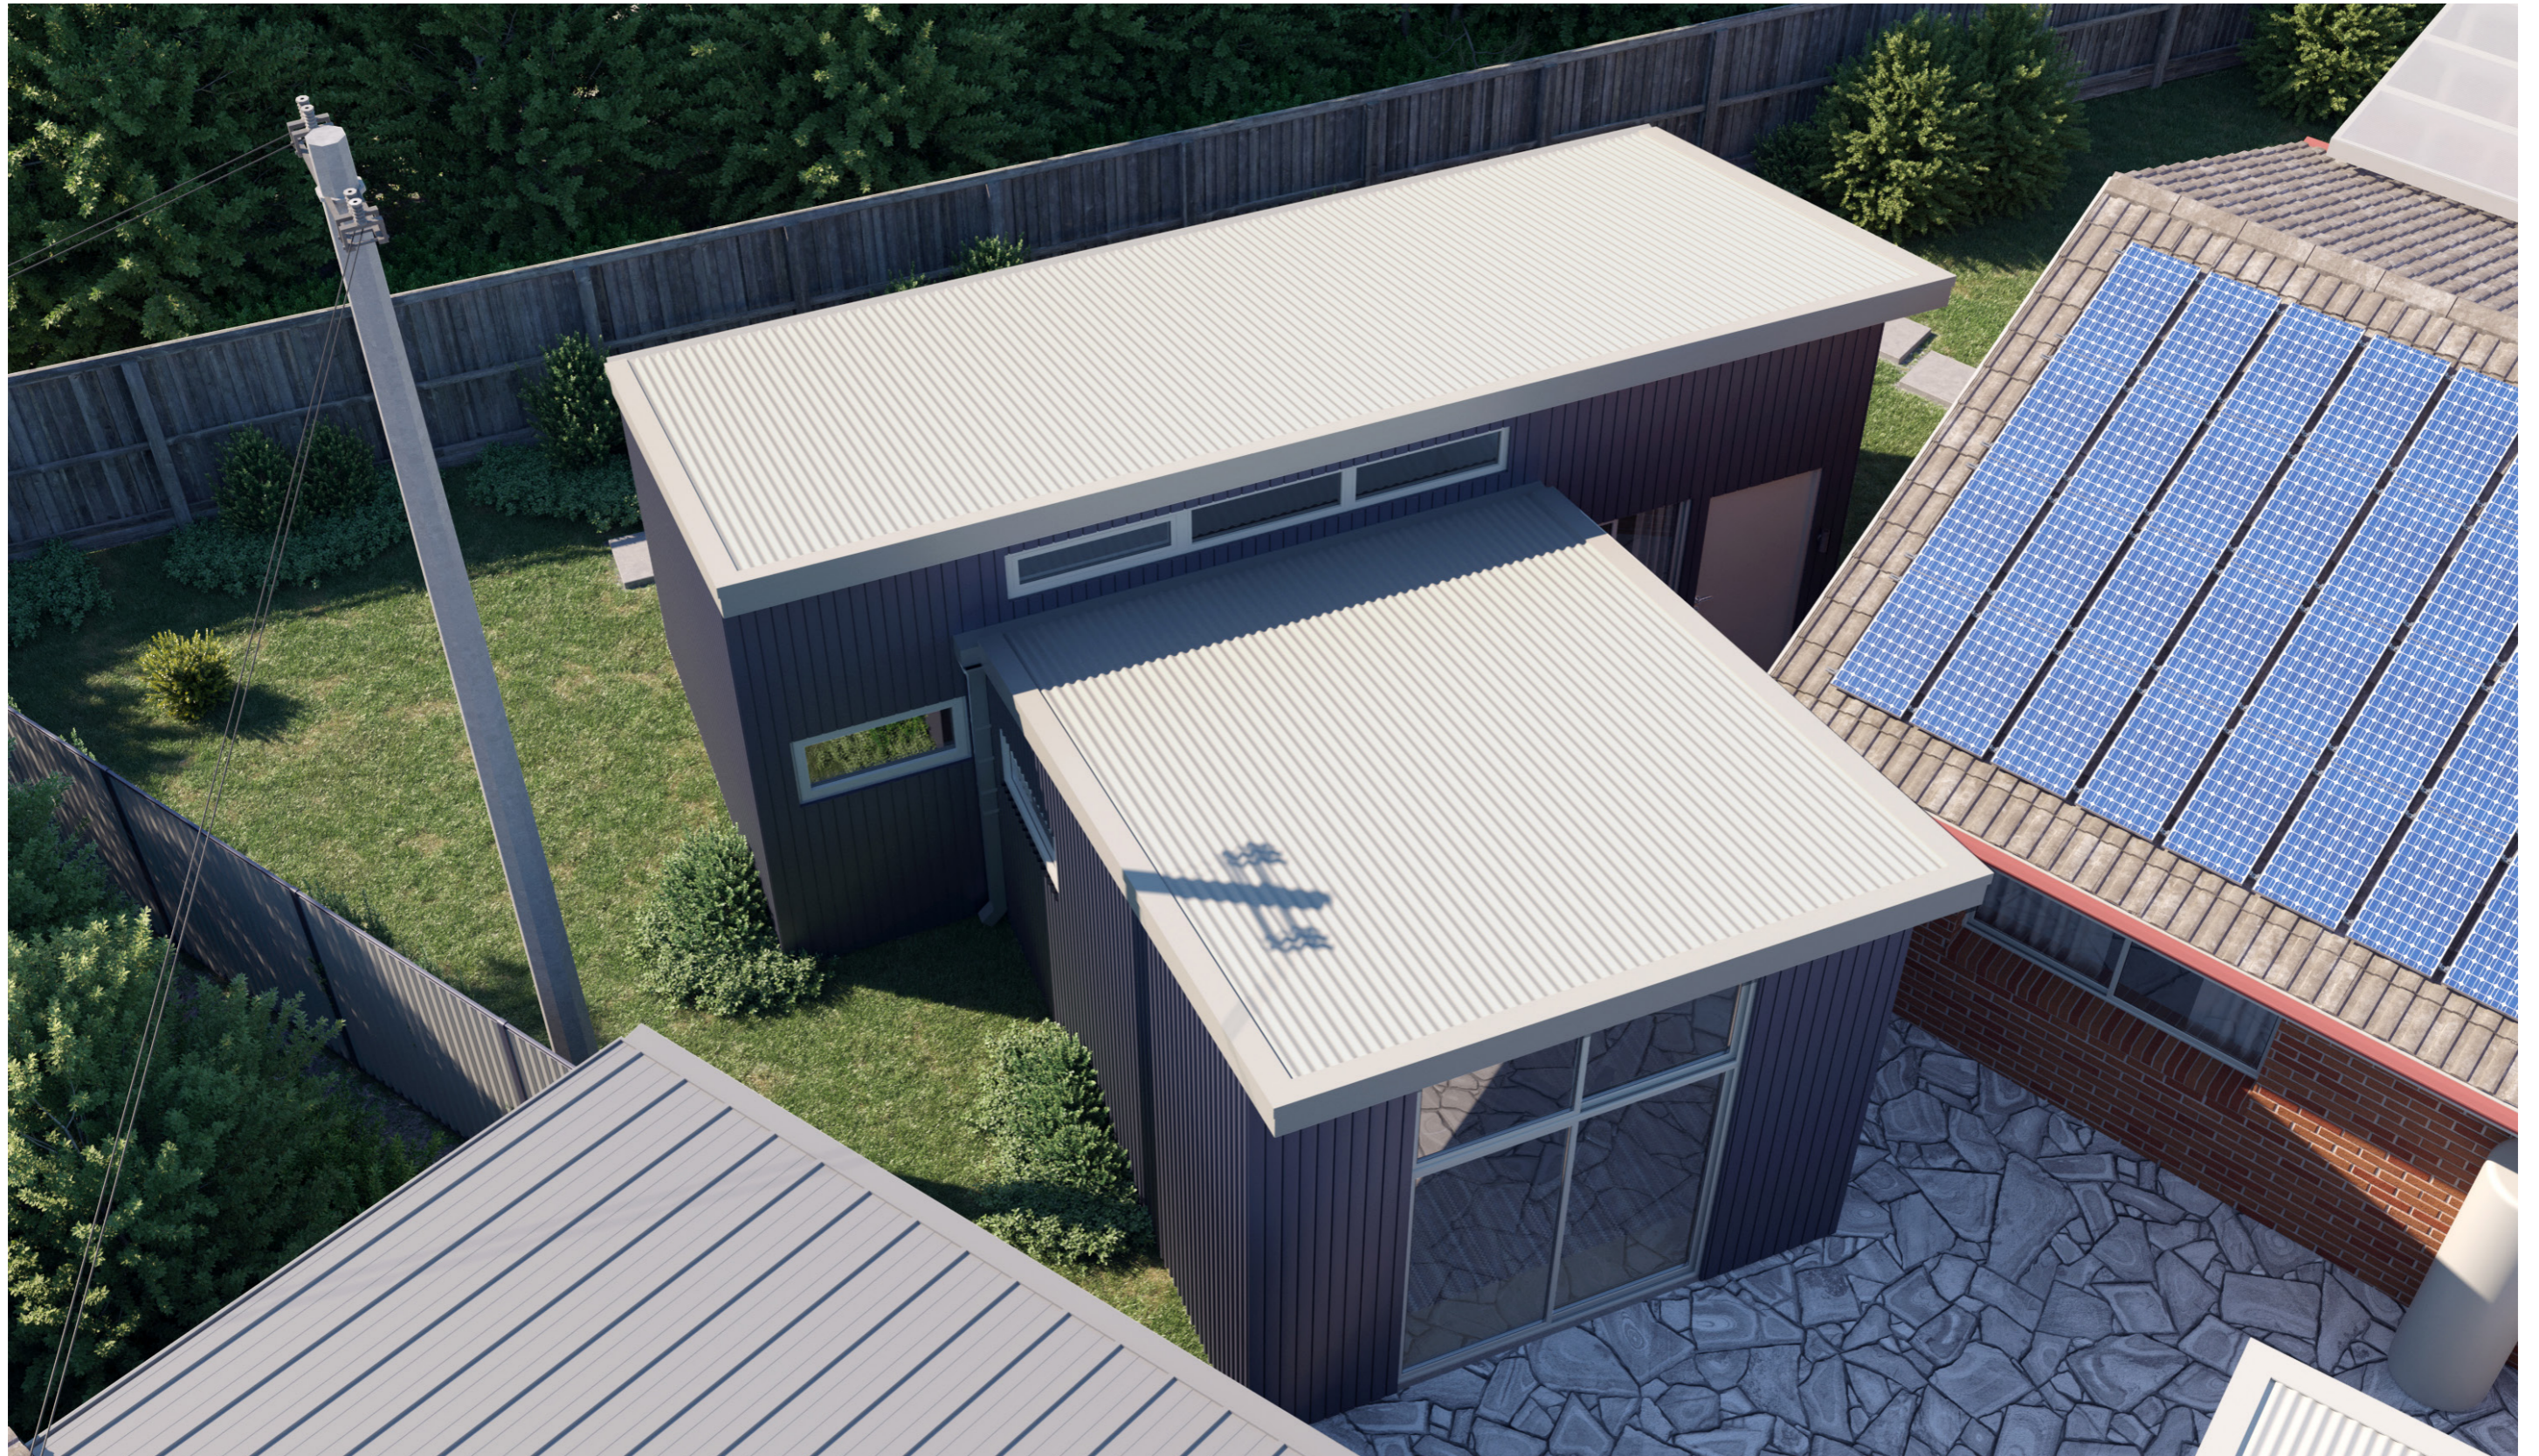

65

ACT Building Lic: 652767

CANBERRA
GRANNY FLAT
BUILDERS

Colorbond Dominion Cladding
Colour: Ironside

Colorbond Roof Covering
Colour: Shale Grey

Aluminium Window and Door Frames
Colour: Shale Grey

An elevation is the height of the structure from ground level to the height of the roof.

An elevation is the height of the structure from ground level to the height of the roof.

ELEVATION 03

ELEVATION 04

 **CANBERRA
GRANNY FLAT
BUILDERS**

canberragrannyflatbuilders.com.au

 info@cgfb.com.au

 1300 979 658