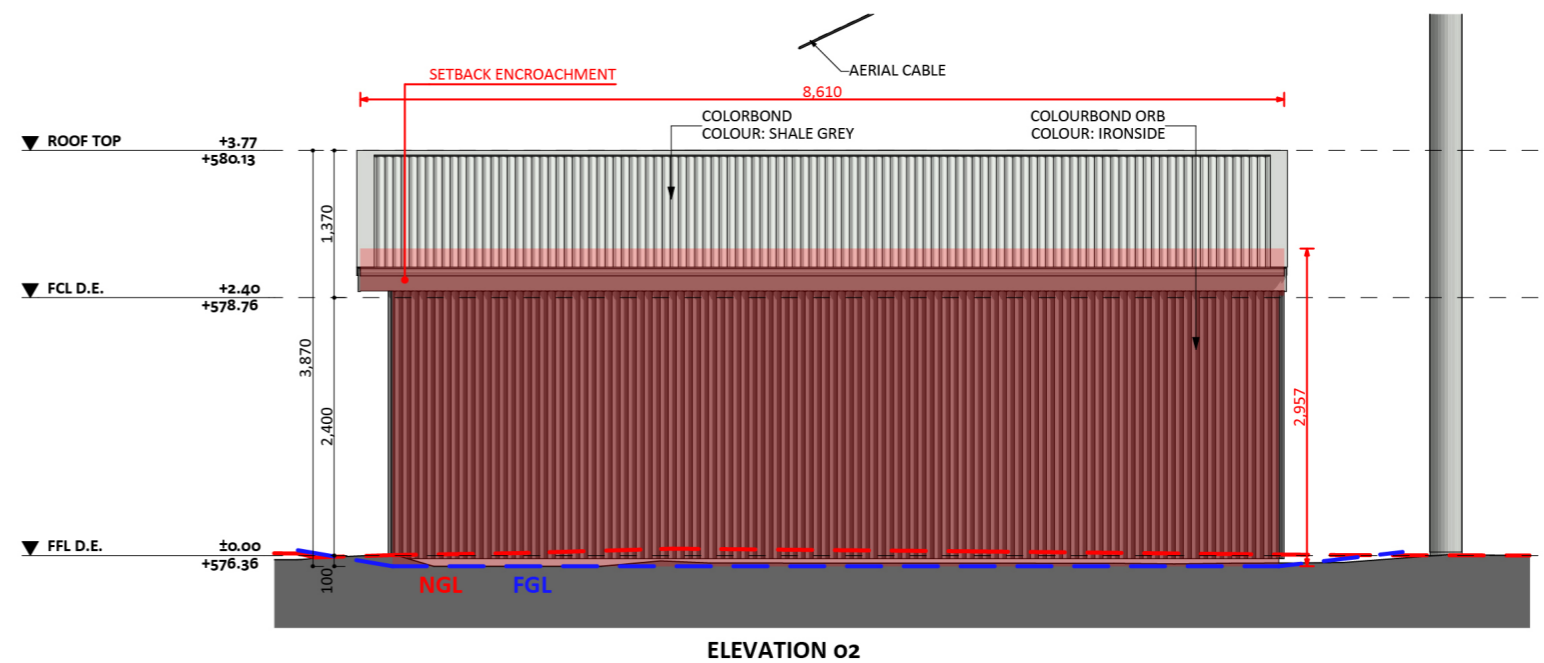

65

ACT Building Lic: 652767

CANBERRA
GRANNY FLAT
BUILDERS

Colorbond Dominion Cladding
Colour: Ironside

Colorbond Roof Covering
Colour: Shale Grey

Aluminium Window and Door Frames
Colour: Shale Grey

An elevation is the height of the structure from ground level to the height of the roof.

An elevation is the height of the structure from ground level to the height of the roof.

ELEVATION 03

ELEVATION 04

 **CANBERRA
GRANNY FLAT
BUILDERS**

canberragrannyflatbuilders.com.au

 info@cgfb.com.au

 1300 979 658