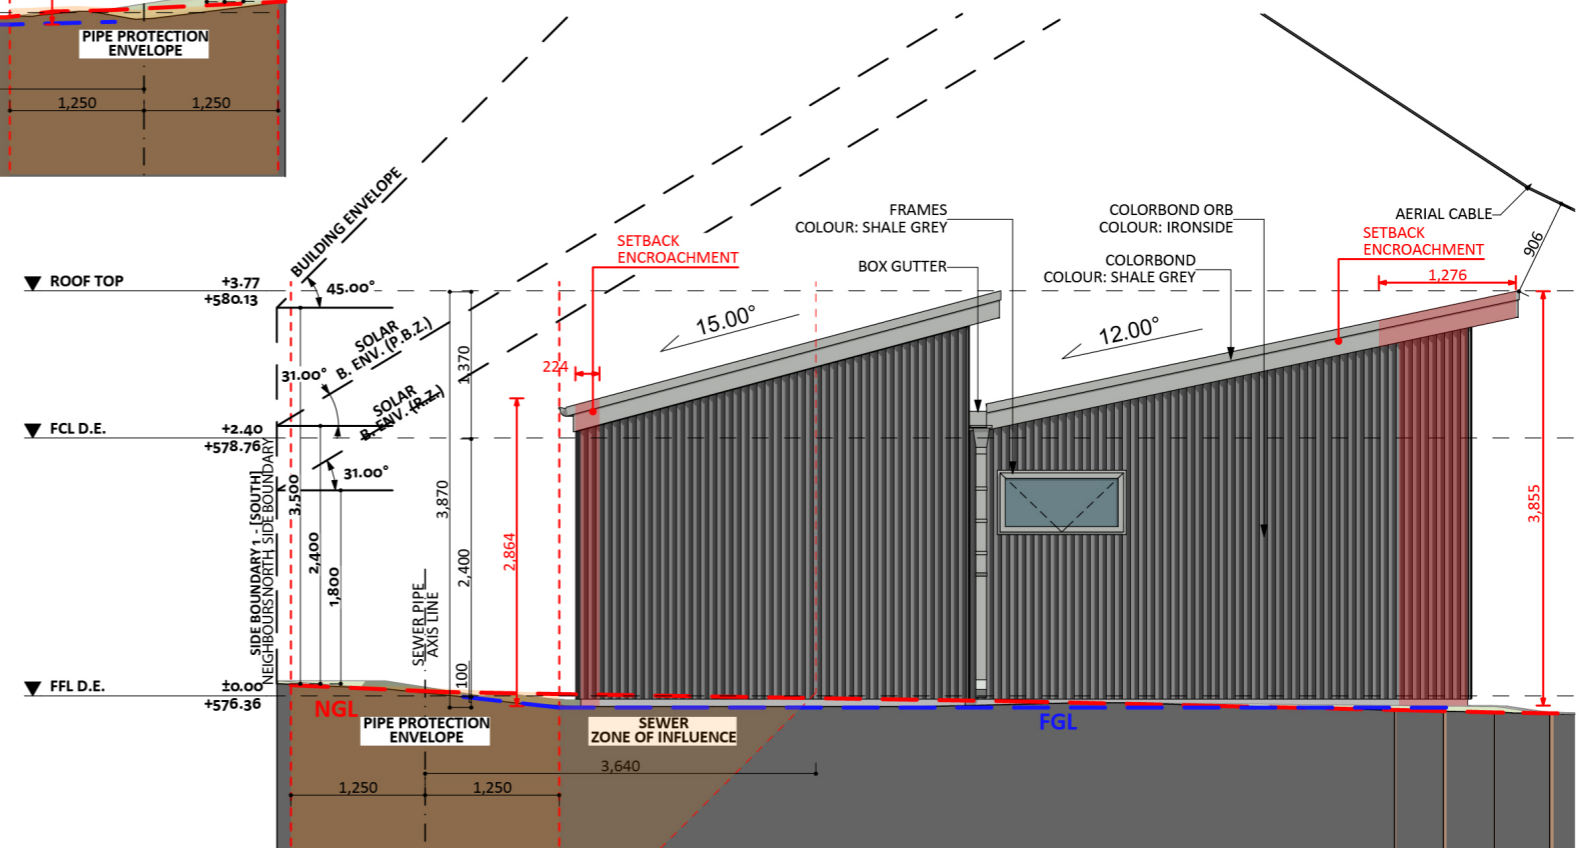

65

ACT Building Lic: 652767

CANBERRA
GRANNY FLAT
BUILDERS

Colorbond Dominion Cladding
Colour: Ironside

Colorbond Roof Covering
Colour: Shale Grey

Aluminium Window and Door Frames
Colour: Shale Grey

An elevation is the height of the structure from ground level to the height of the roof.

An elevation is the height of the structure from ground level to the height of the roof.

ELEVATION 03

ELEVATION 04

 **CANBERRA
GRANNY FLAT
BUILDERS**

canberragrannyflatbuilders.com.au

 info@cgfb.com.au

 1300 979 658