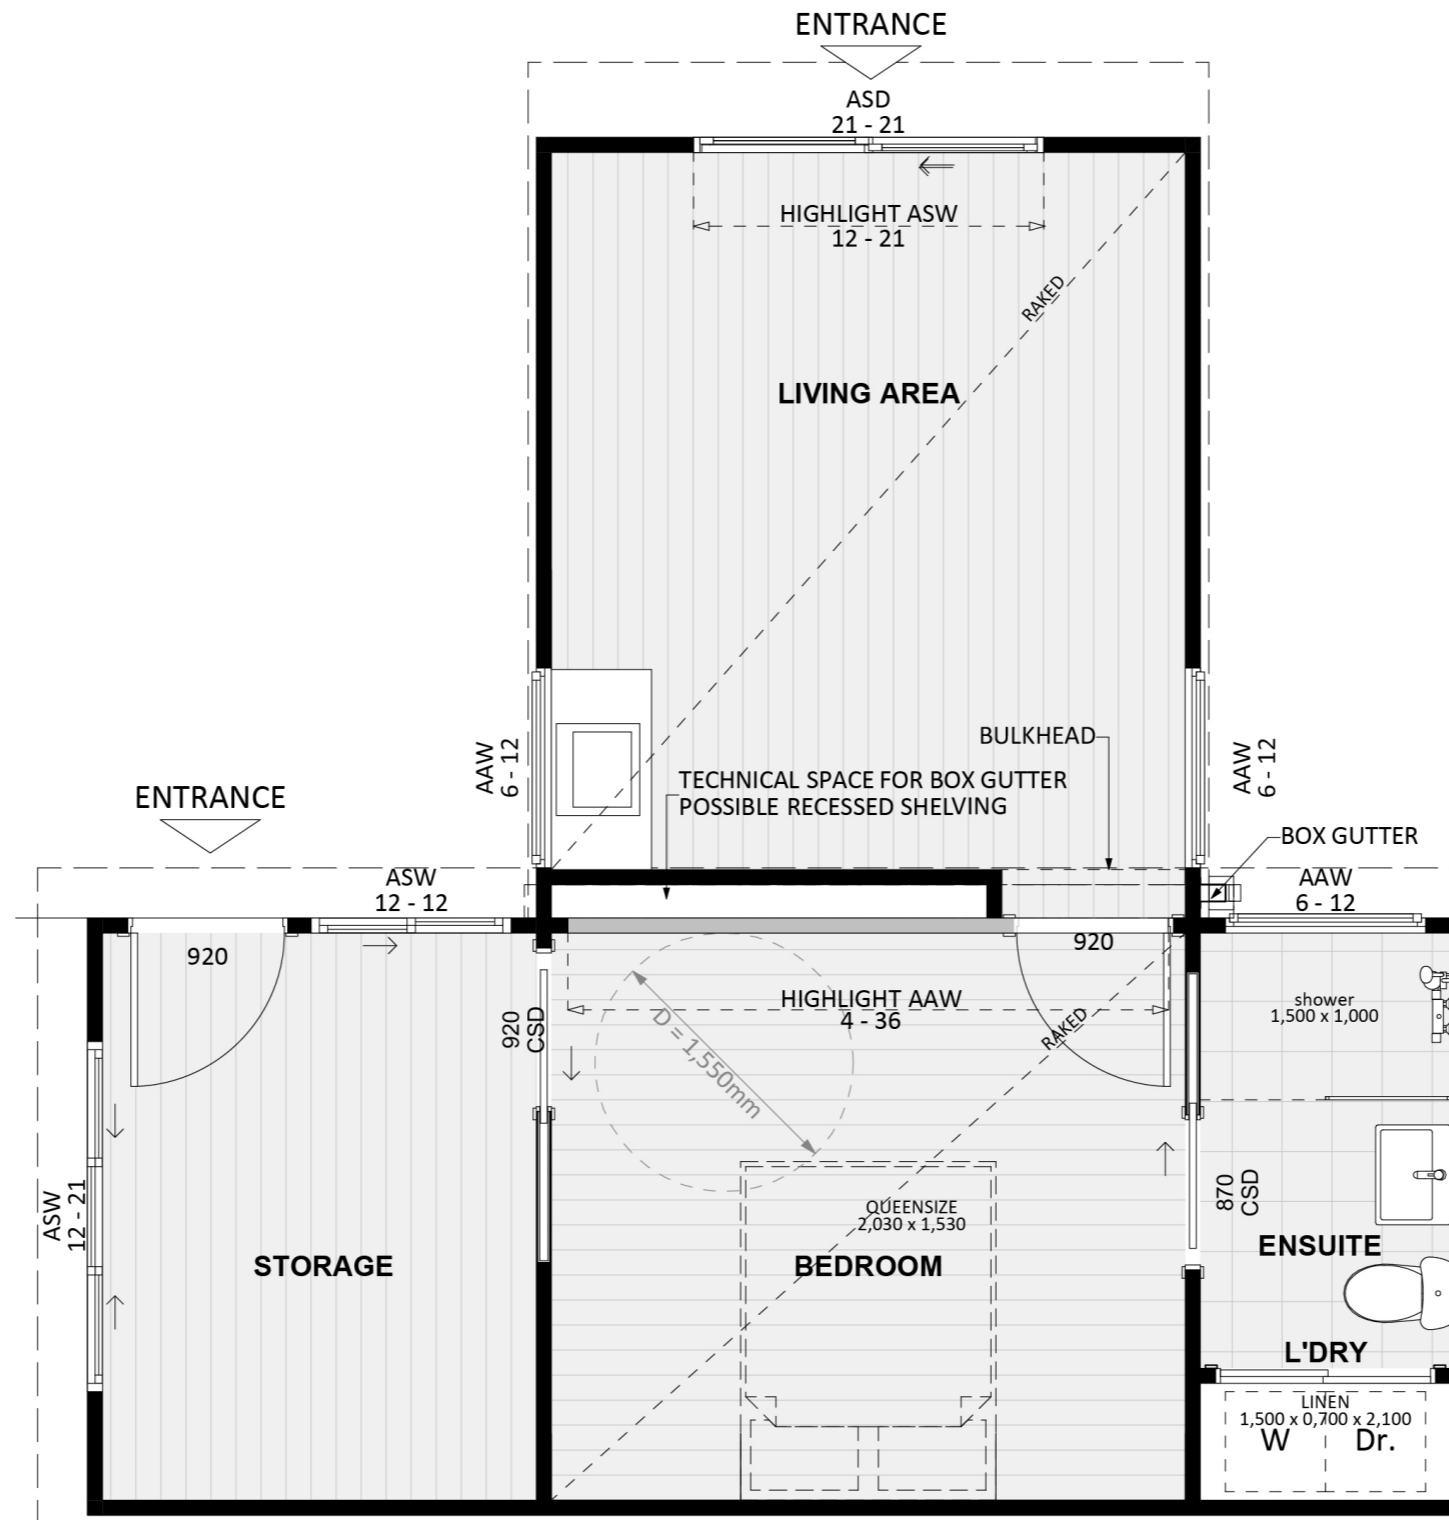

65

ACT Building Lic: 652767

CANBERRA
GRANNY FLAT
BUILDERS

Colorbond Dominion Cladding
Colour: Ironside

Colorbond Roof Covering
Colour: Shale Grey

Aluminium Window and Door Frames
Colour: Shale Grey

An elevation is the height of the structure from ground level to the height of the roof.

An elevation is the height of the structure from ground level to the height of the roof.

ELEVATION 03

ELEVATION 04

 **CANBERRA
GRANNY FLAT
BUILDERS**

canberragrannyflatbuilders.com.au

 info@cgfb.com.au

 1300 979 658