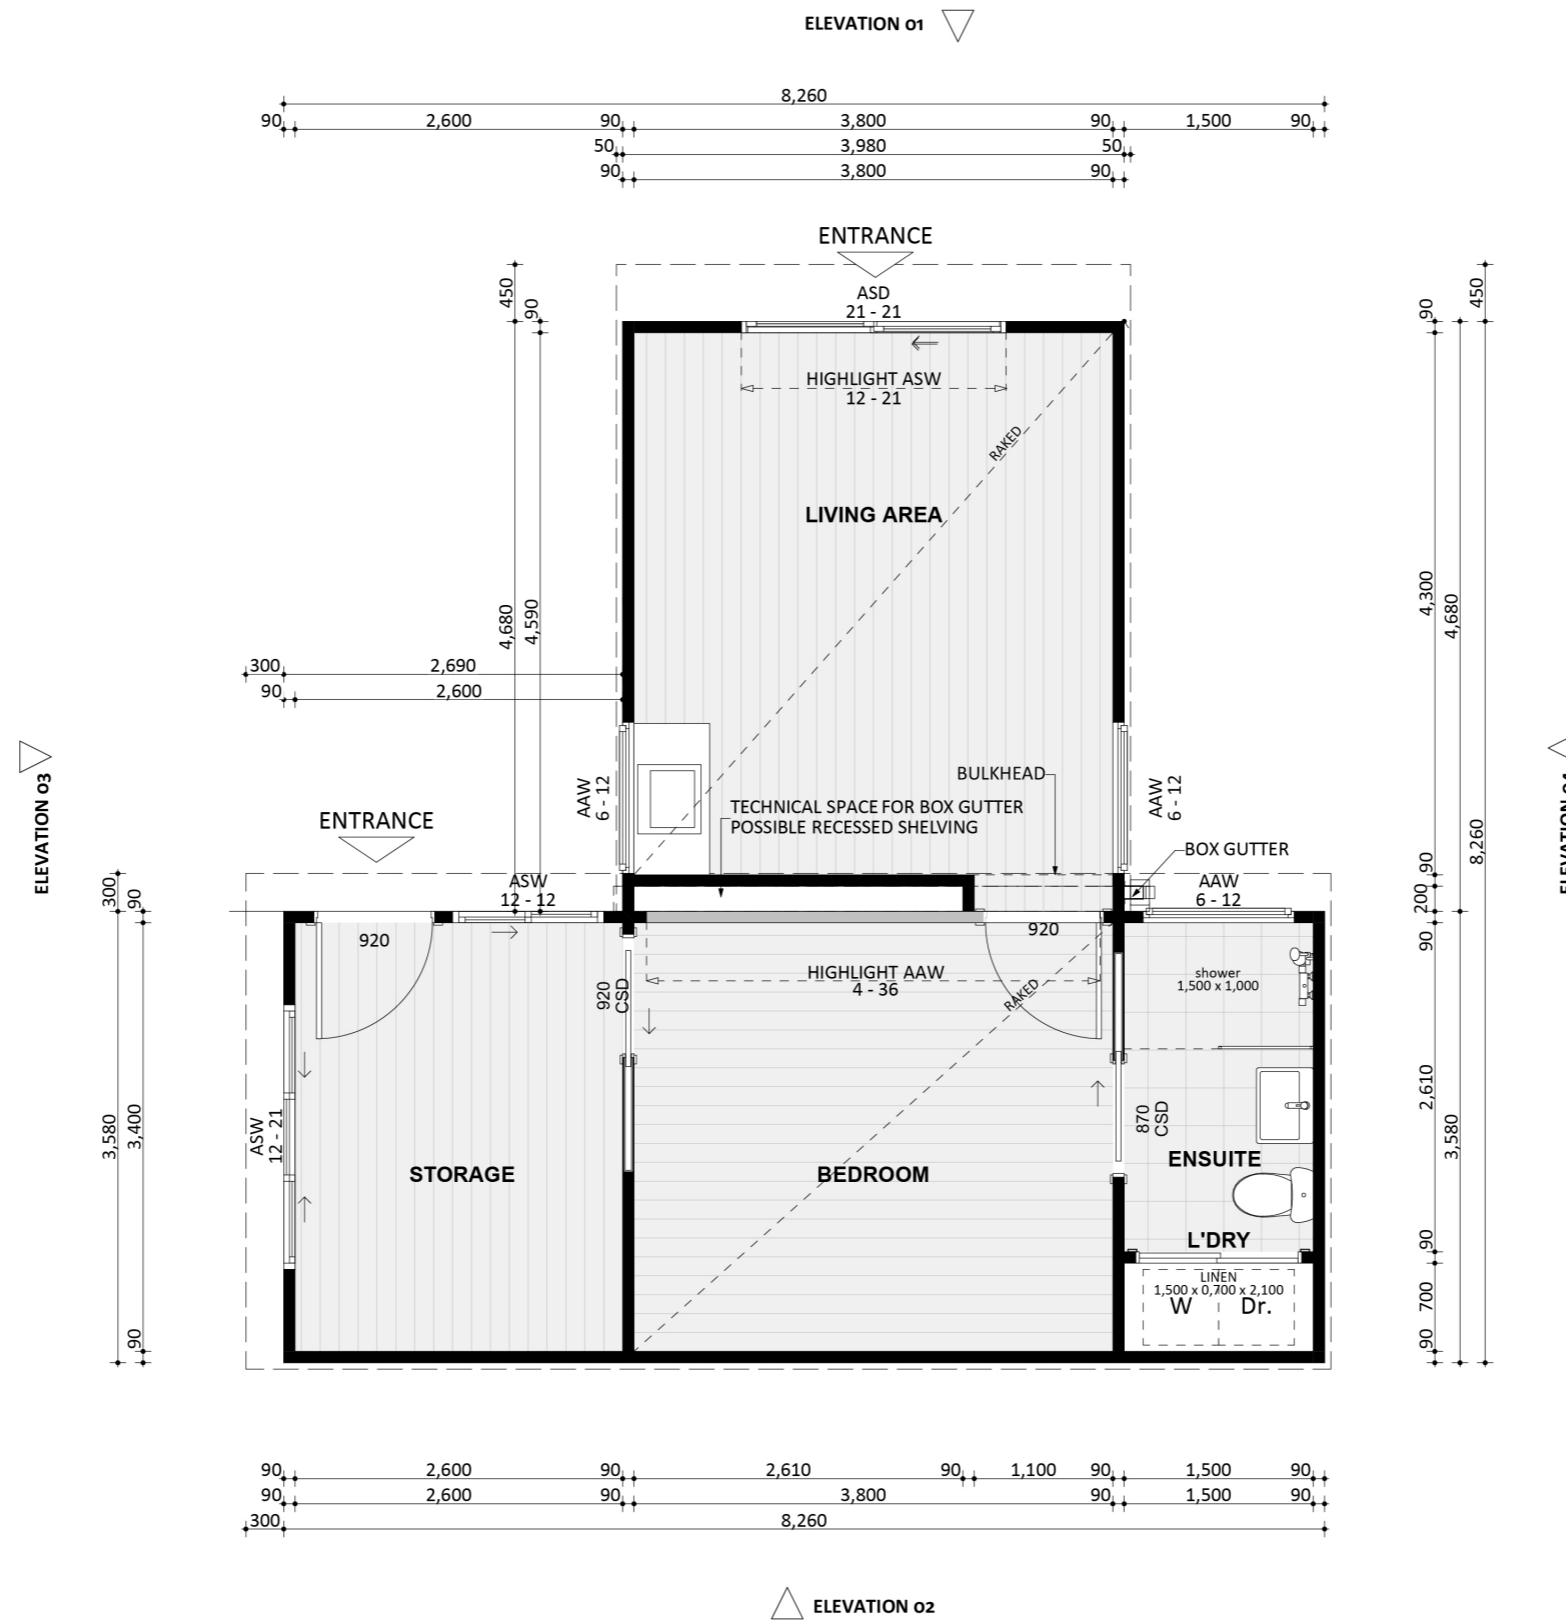

65

ACT Building Lic: 652767

CANBERRA
GRANNY FLAT
BUILDERS

Colorbond Dominion Cladding
Colour: Ironside

Colorbond Roof Covering
Colour: Shale Grey

Aluminium Window and Door Frames
Colour: Shale Grey

An elevation is the height of the structure from ground level to the height of the roof.

An elevation is the height of the structure from ground level to the height of the roof.

ELEVATION 03

ELEVATION 04

 **CANBERRA
GRANNY FLAT
BUILDERS**

canberragrannyflatbuilders.com.au

 info@cgfb.com.au

 1300 979 658