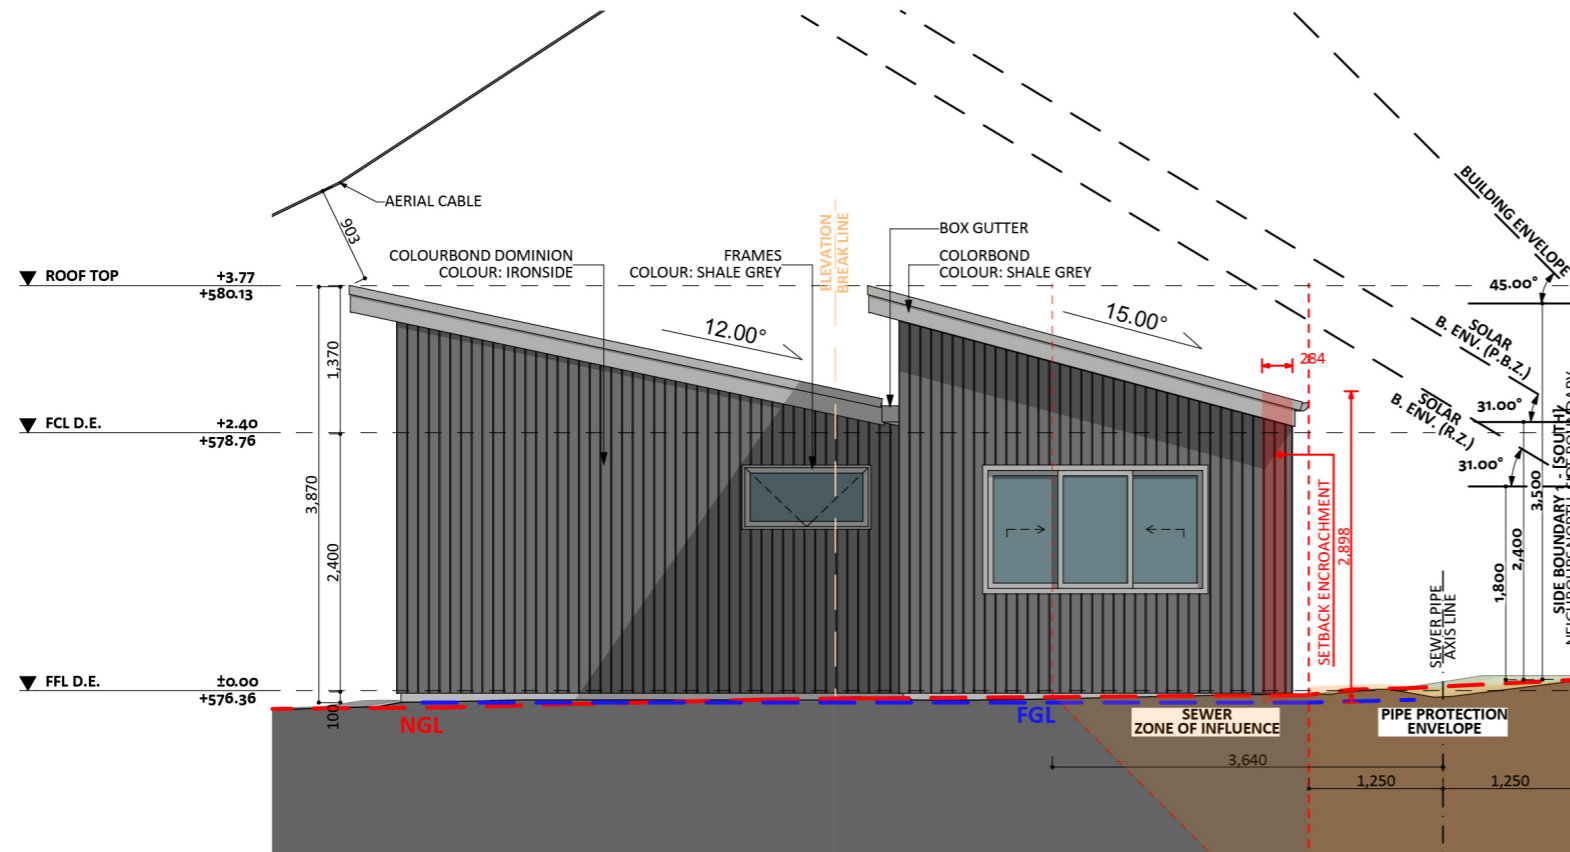

65

ACT Building Lic: 652767

CANBERRA
GRANNY FLAT
BUILDERS

Colorbond Dominion Cladding
Colour: Ironside

Colorbond Roof Covering
Colour: Shale Grey

Aluminium Window and Door Frames
Colour: Shale Grey

An elevation is the height of the structure from ground level to the height of the roof.

An elevation is the height of the structure from ground level to the height of the roof.

ELEVATION 03

ELEVATION 04

 **CANBERRA
GRANNY FLAT
BUILDERS**

canberragrannyflatbuilders.com.au

 info@cgfb.com.au

 1300 979 658