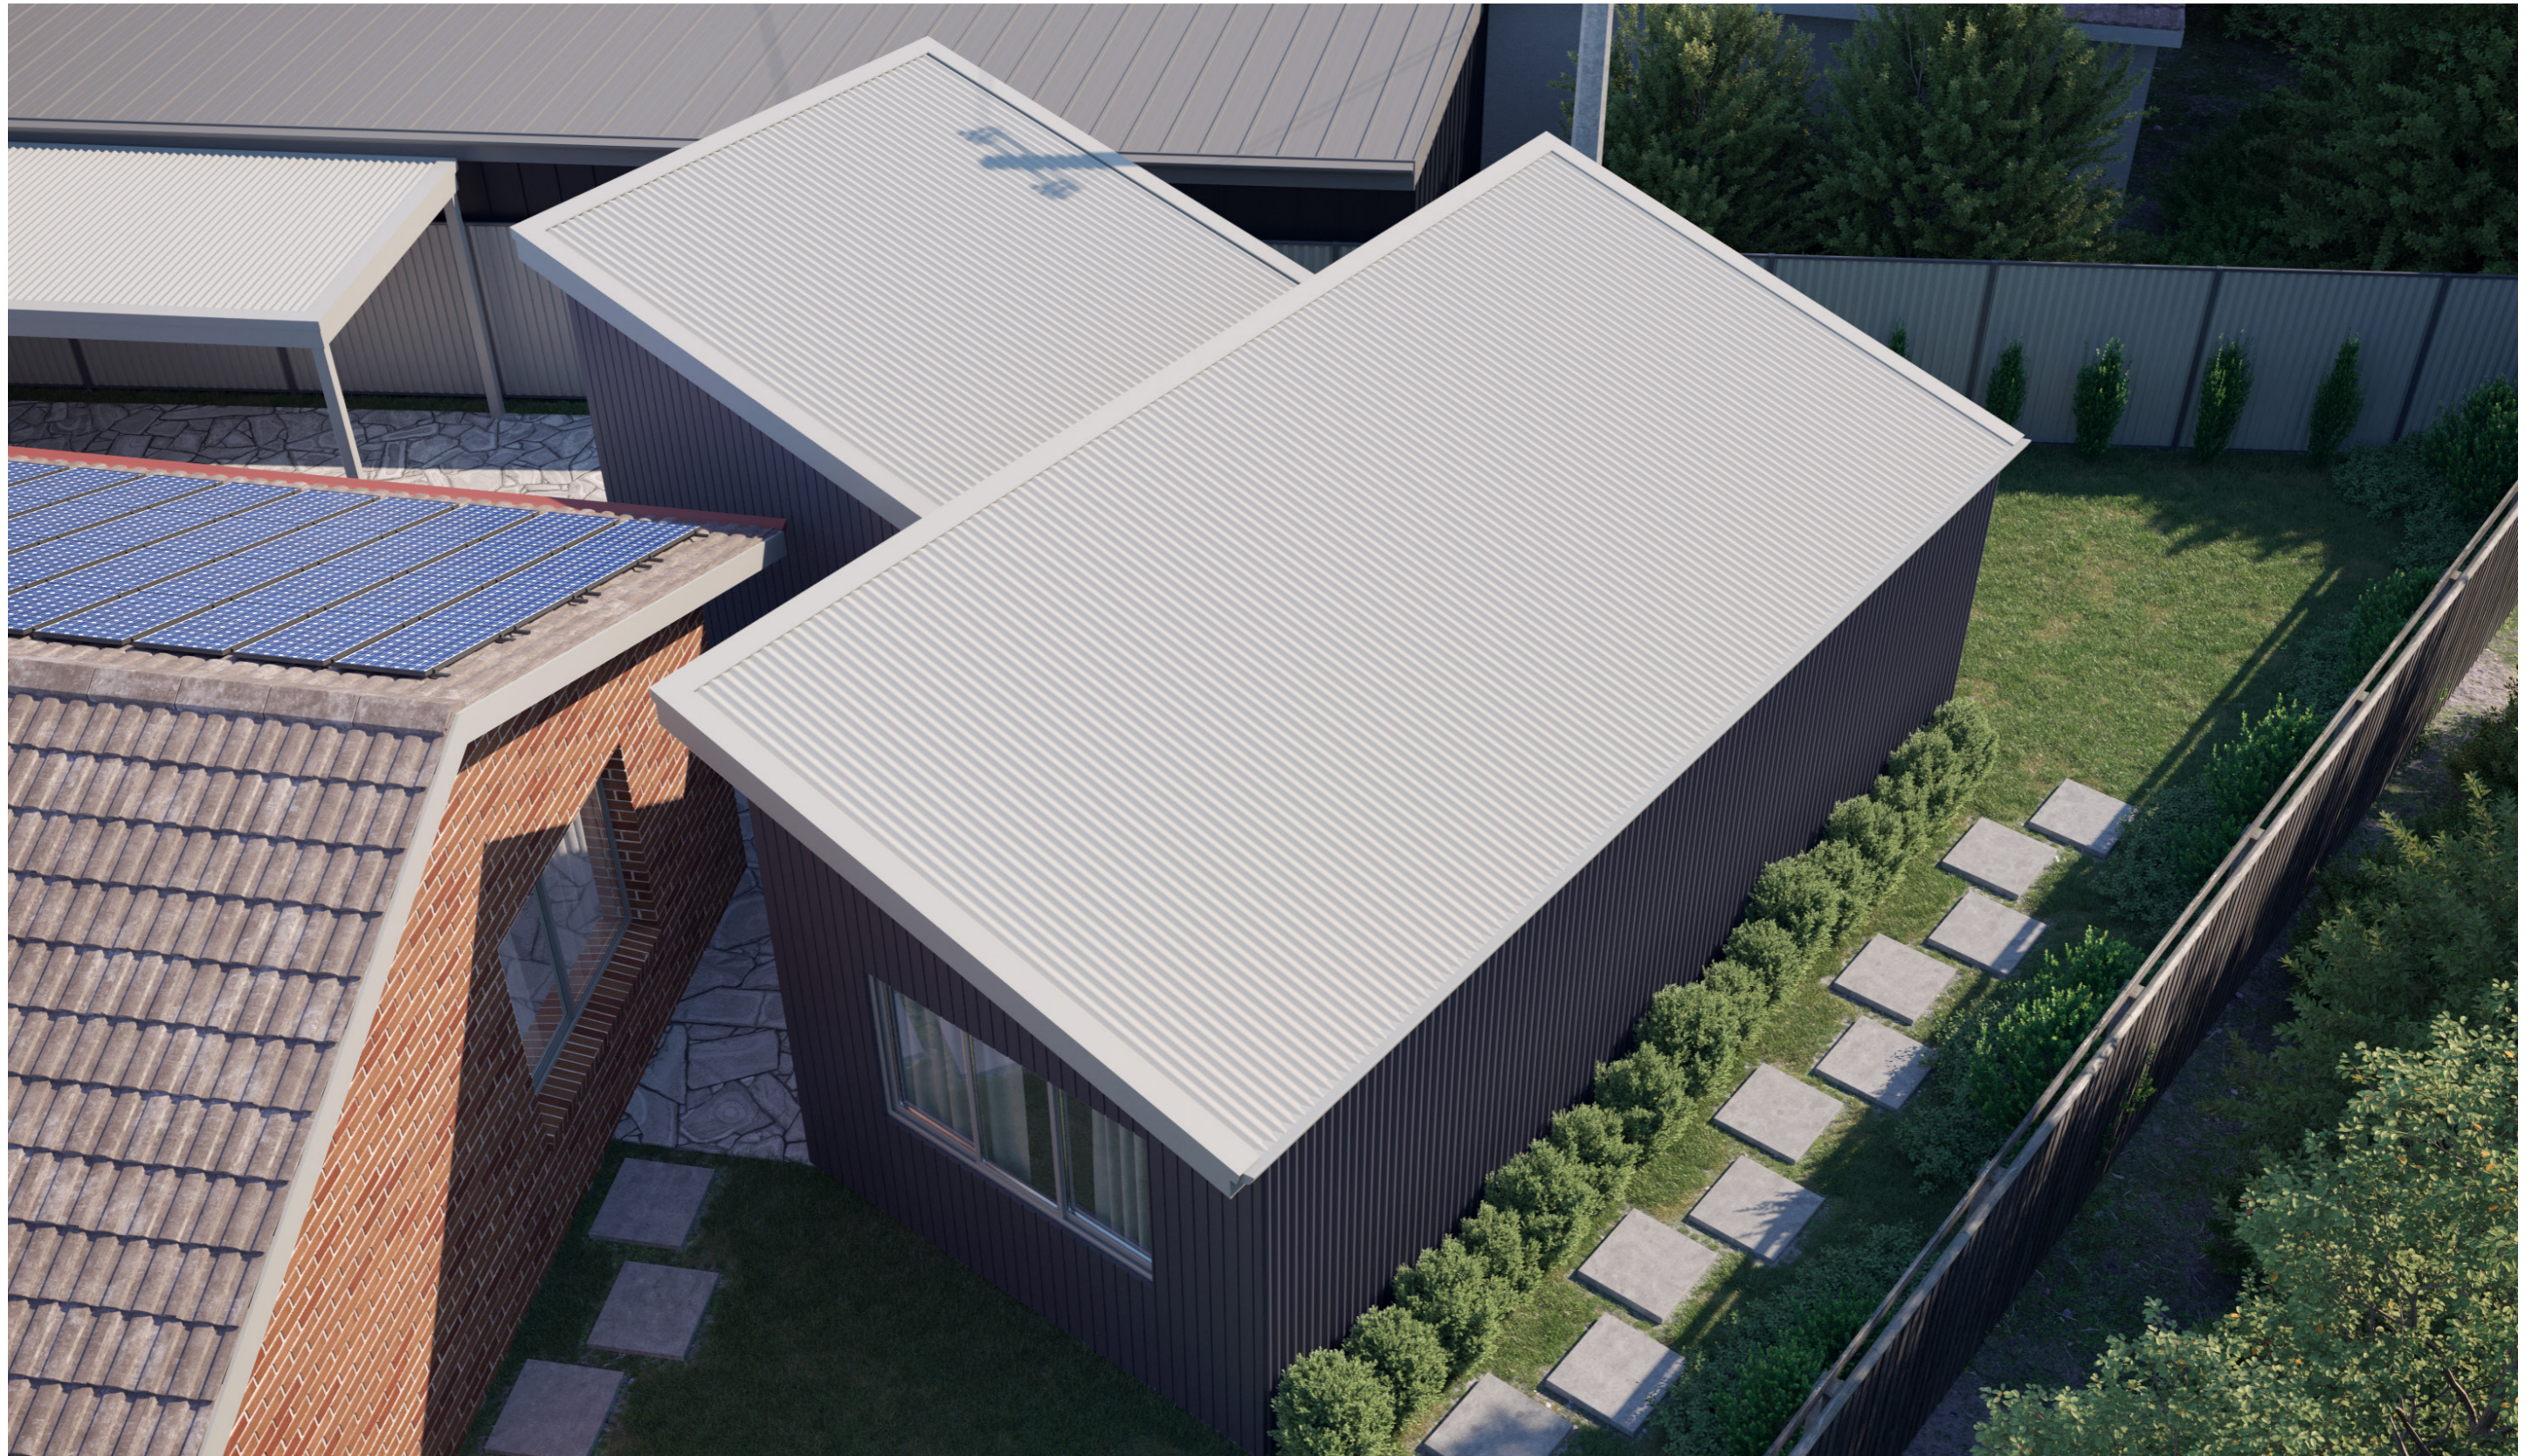

65

ACT Building Lic: 652767

CANBERRA
GRANNY FLAT
BUILDERS

Colorbond Dominion Cladding
Colour: Ironside

Colorbond Roof Covering
Colour: Shale Grey

Aluminium Window and Door Frames
Colour: Shale Grey

An elevation is the height of the structure from ground level to the height of the roof.

An elevation is the height of the structure from ground level to the height of the roof.

ELEVATION 03

ELEVATION 04

 **CANBERRA
GRANNY FLAT
BUILDERS**

canberragrannyflatbuilders.com.au

 info@cgfb.com.au

 1300 979 658