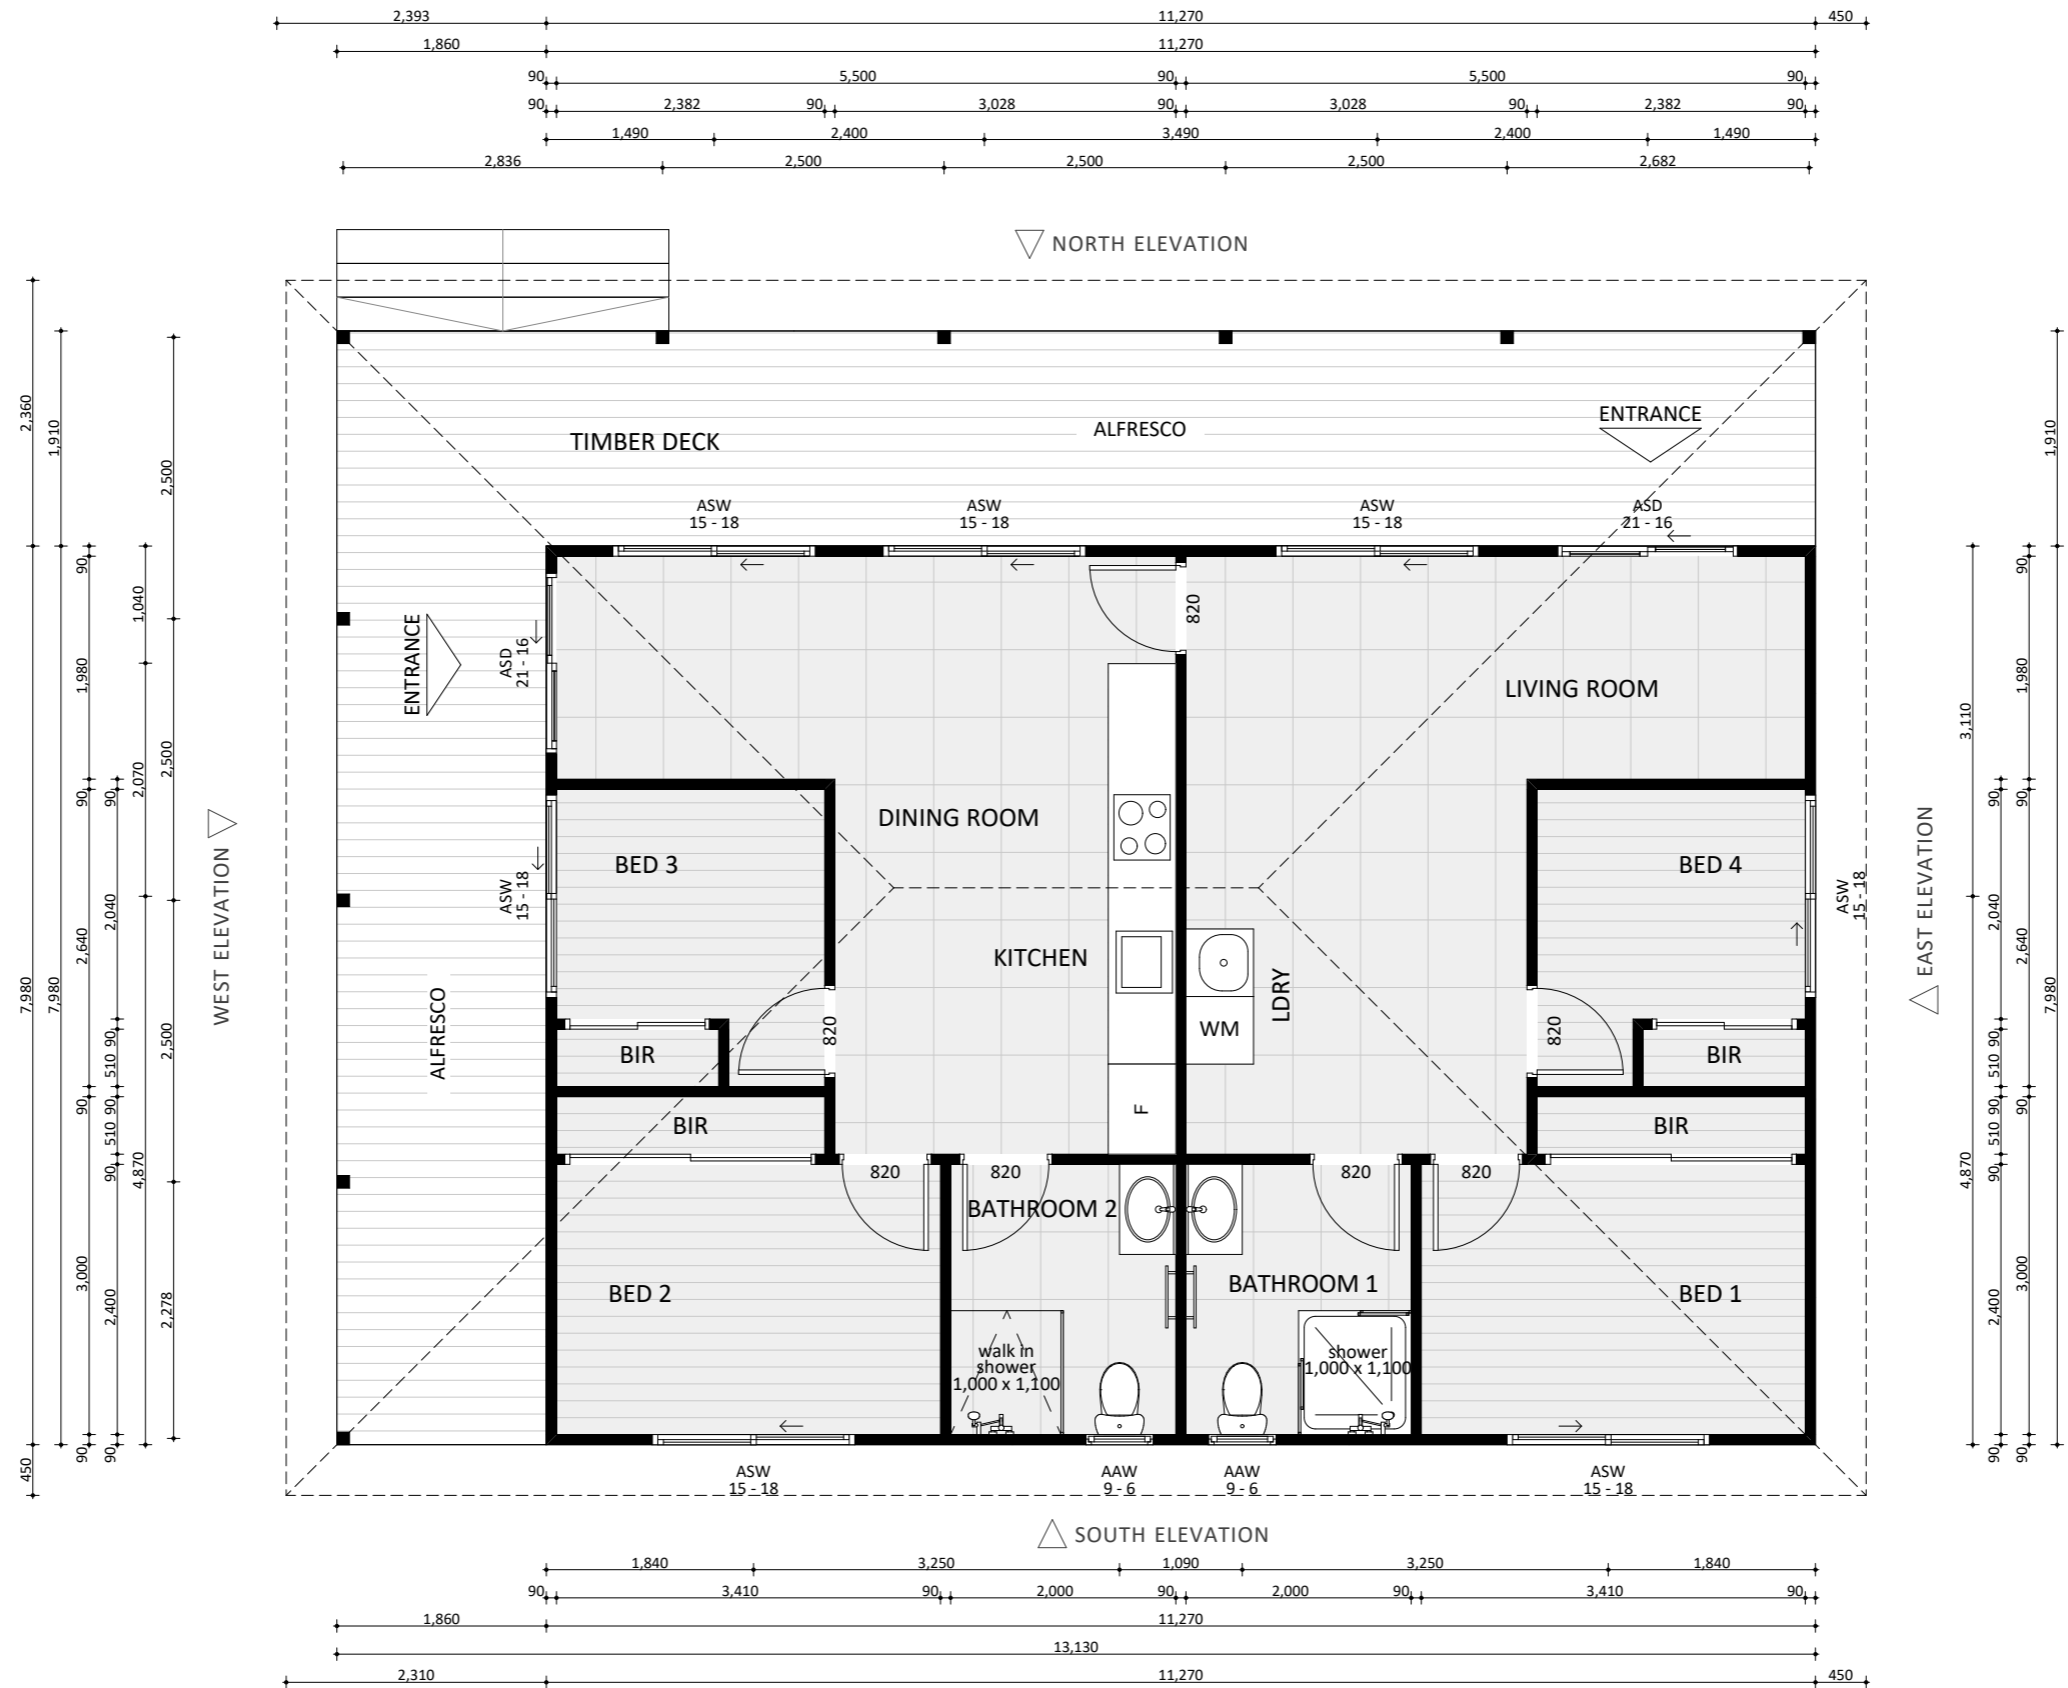

490

ACT Building Lic: 2012767

CANBERRA
GRANNY FLAT
BUILDERS

An elevation is the height of the structure from ground level to the height of the roof.

An elevation is the height of the structure from ground level to the height of the roof.

SOUTH ELEVATION

WEST ELEVATION

 **CANBERRA
GRANNY FLAT
BUILDERS**

canberragrannyflatbuilders.com.au

 info@cgfb.com.au

 1300 979 658

ACT Building Lic: 2012767