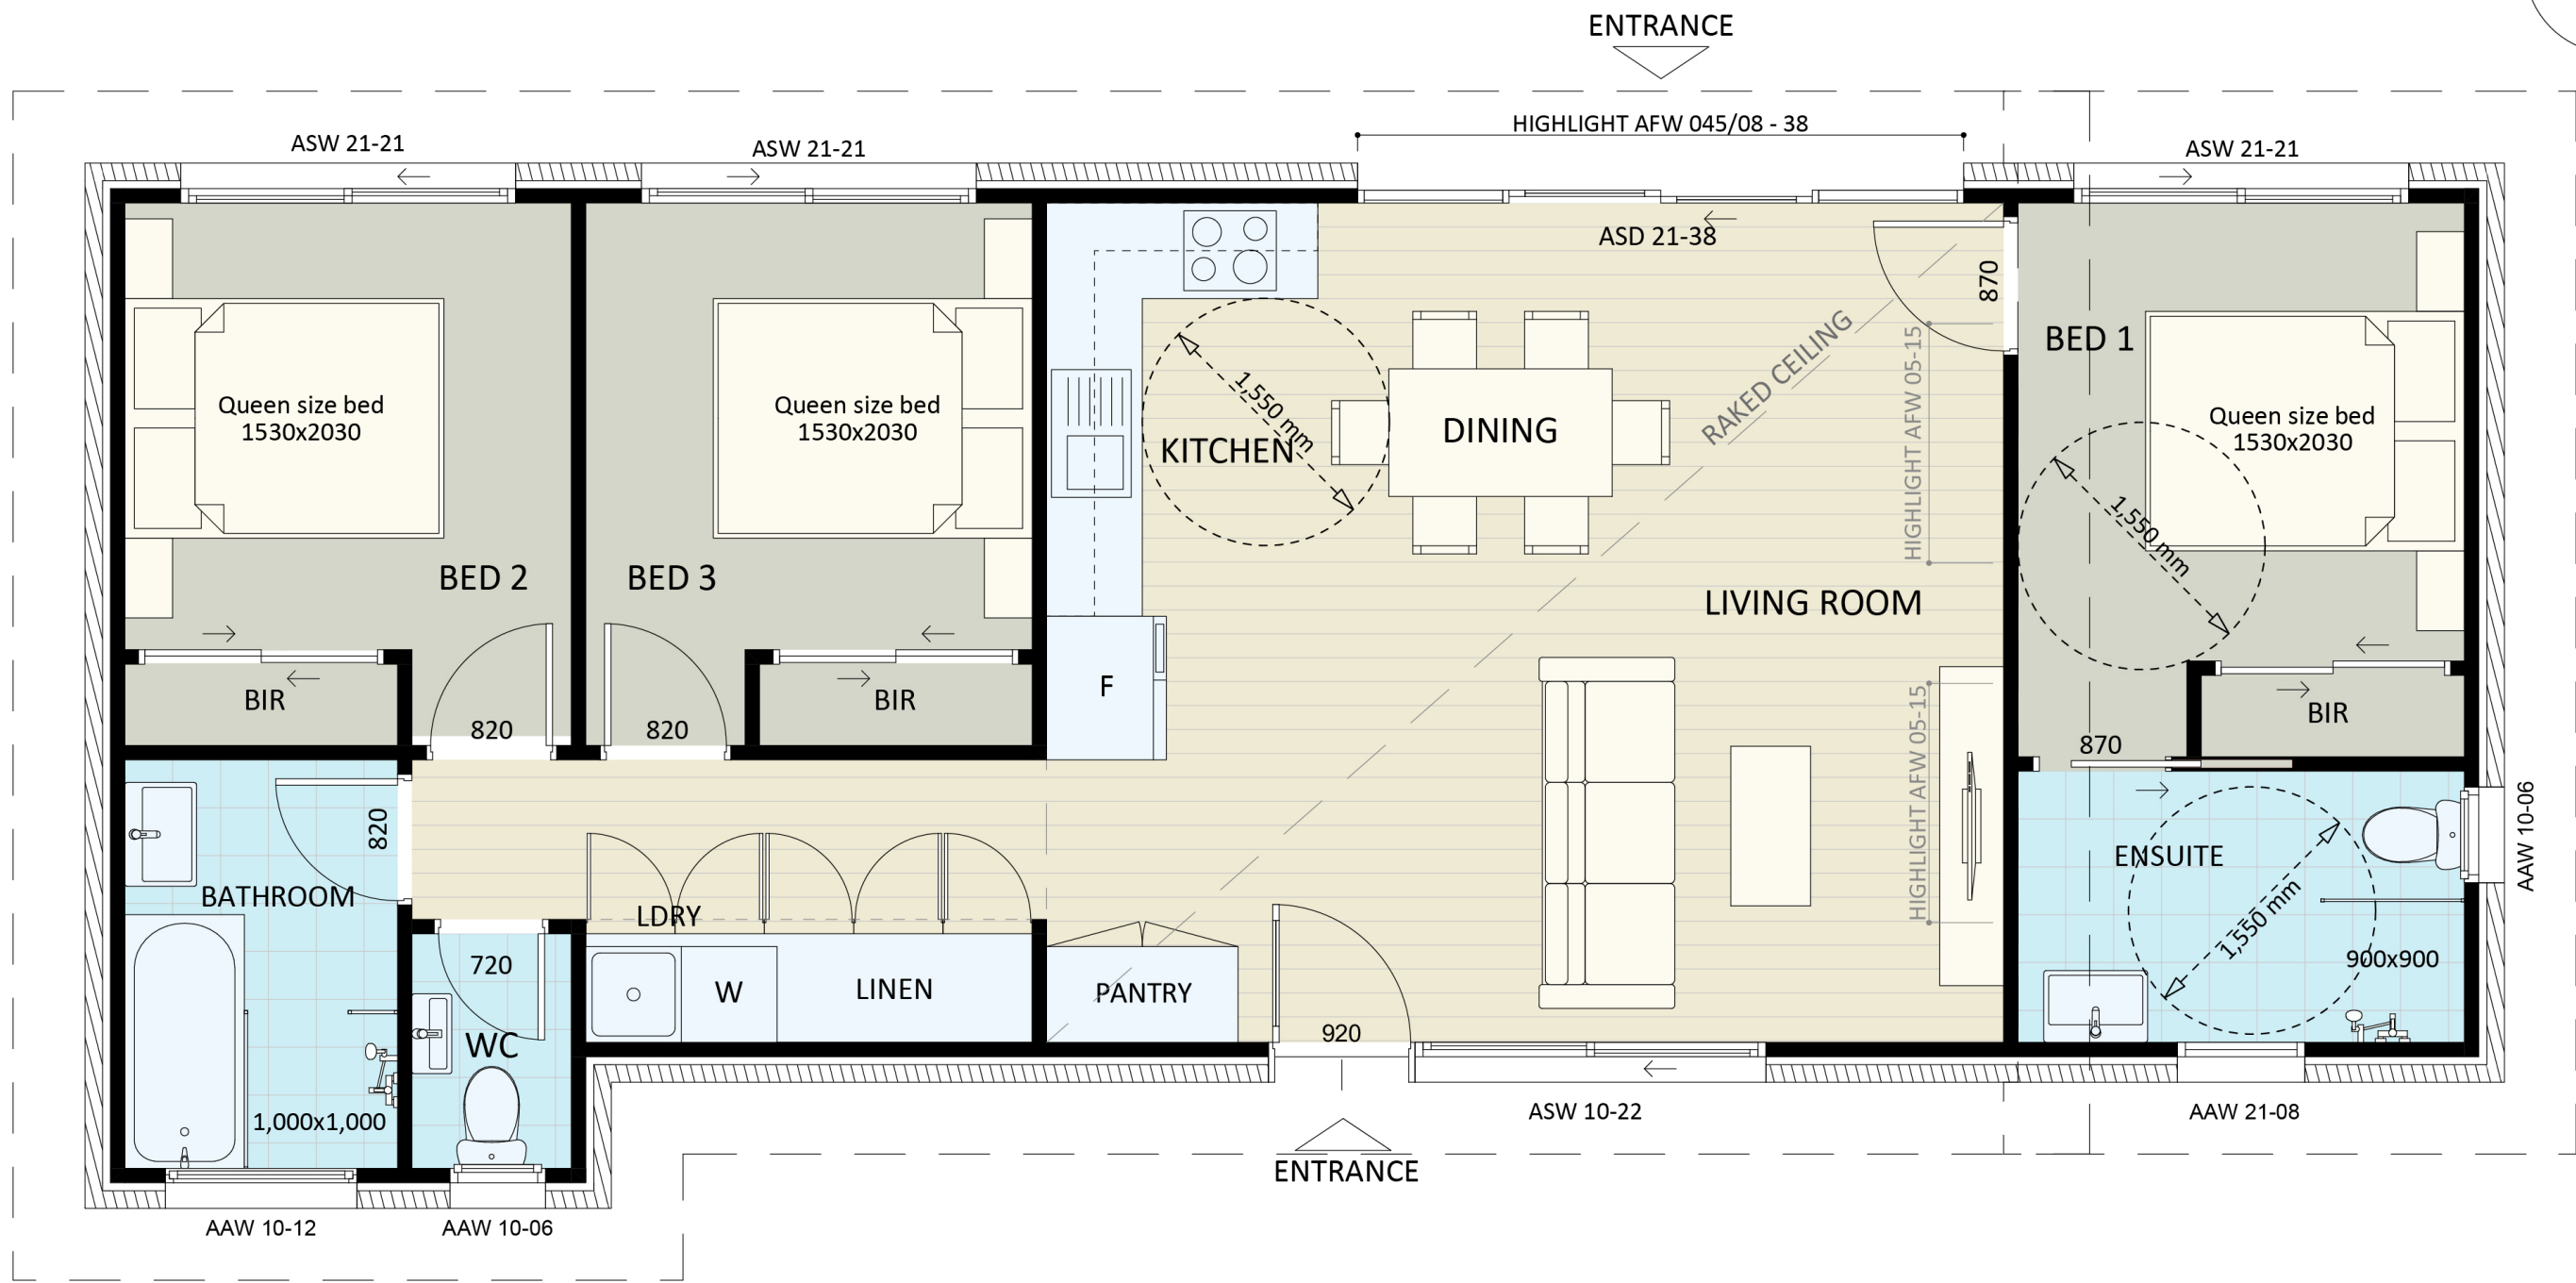

350

ACT Building Lic: 2012767

**CANBERRA**  
**GRANNY FLAT**  
**BUILDERS**

Roof  
Colour: Colorbond Ironstone™

Brick  
Colour: Alfresco Vino™

Window and Door Frames  
Colour: Colorbond Monument™

# Design 350

# Dimensional Floorplan

An elevation is the height of the structure from ground level to the height of the roof.

An elevation is the height of the structure from ground level to the height of the roof.

WEST ELEVATION