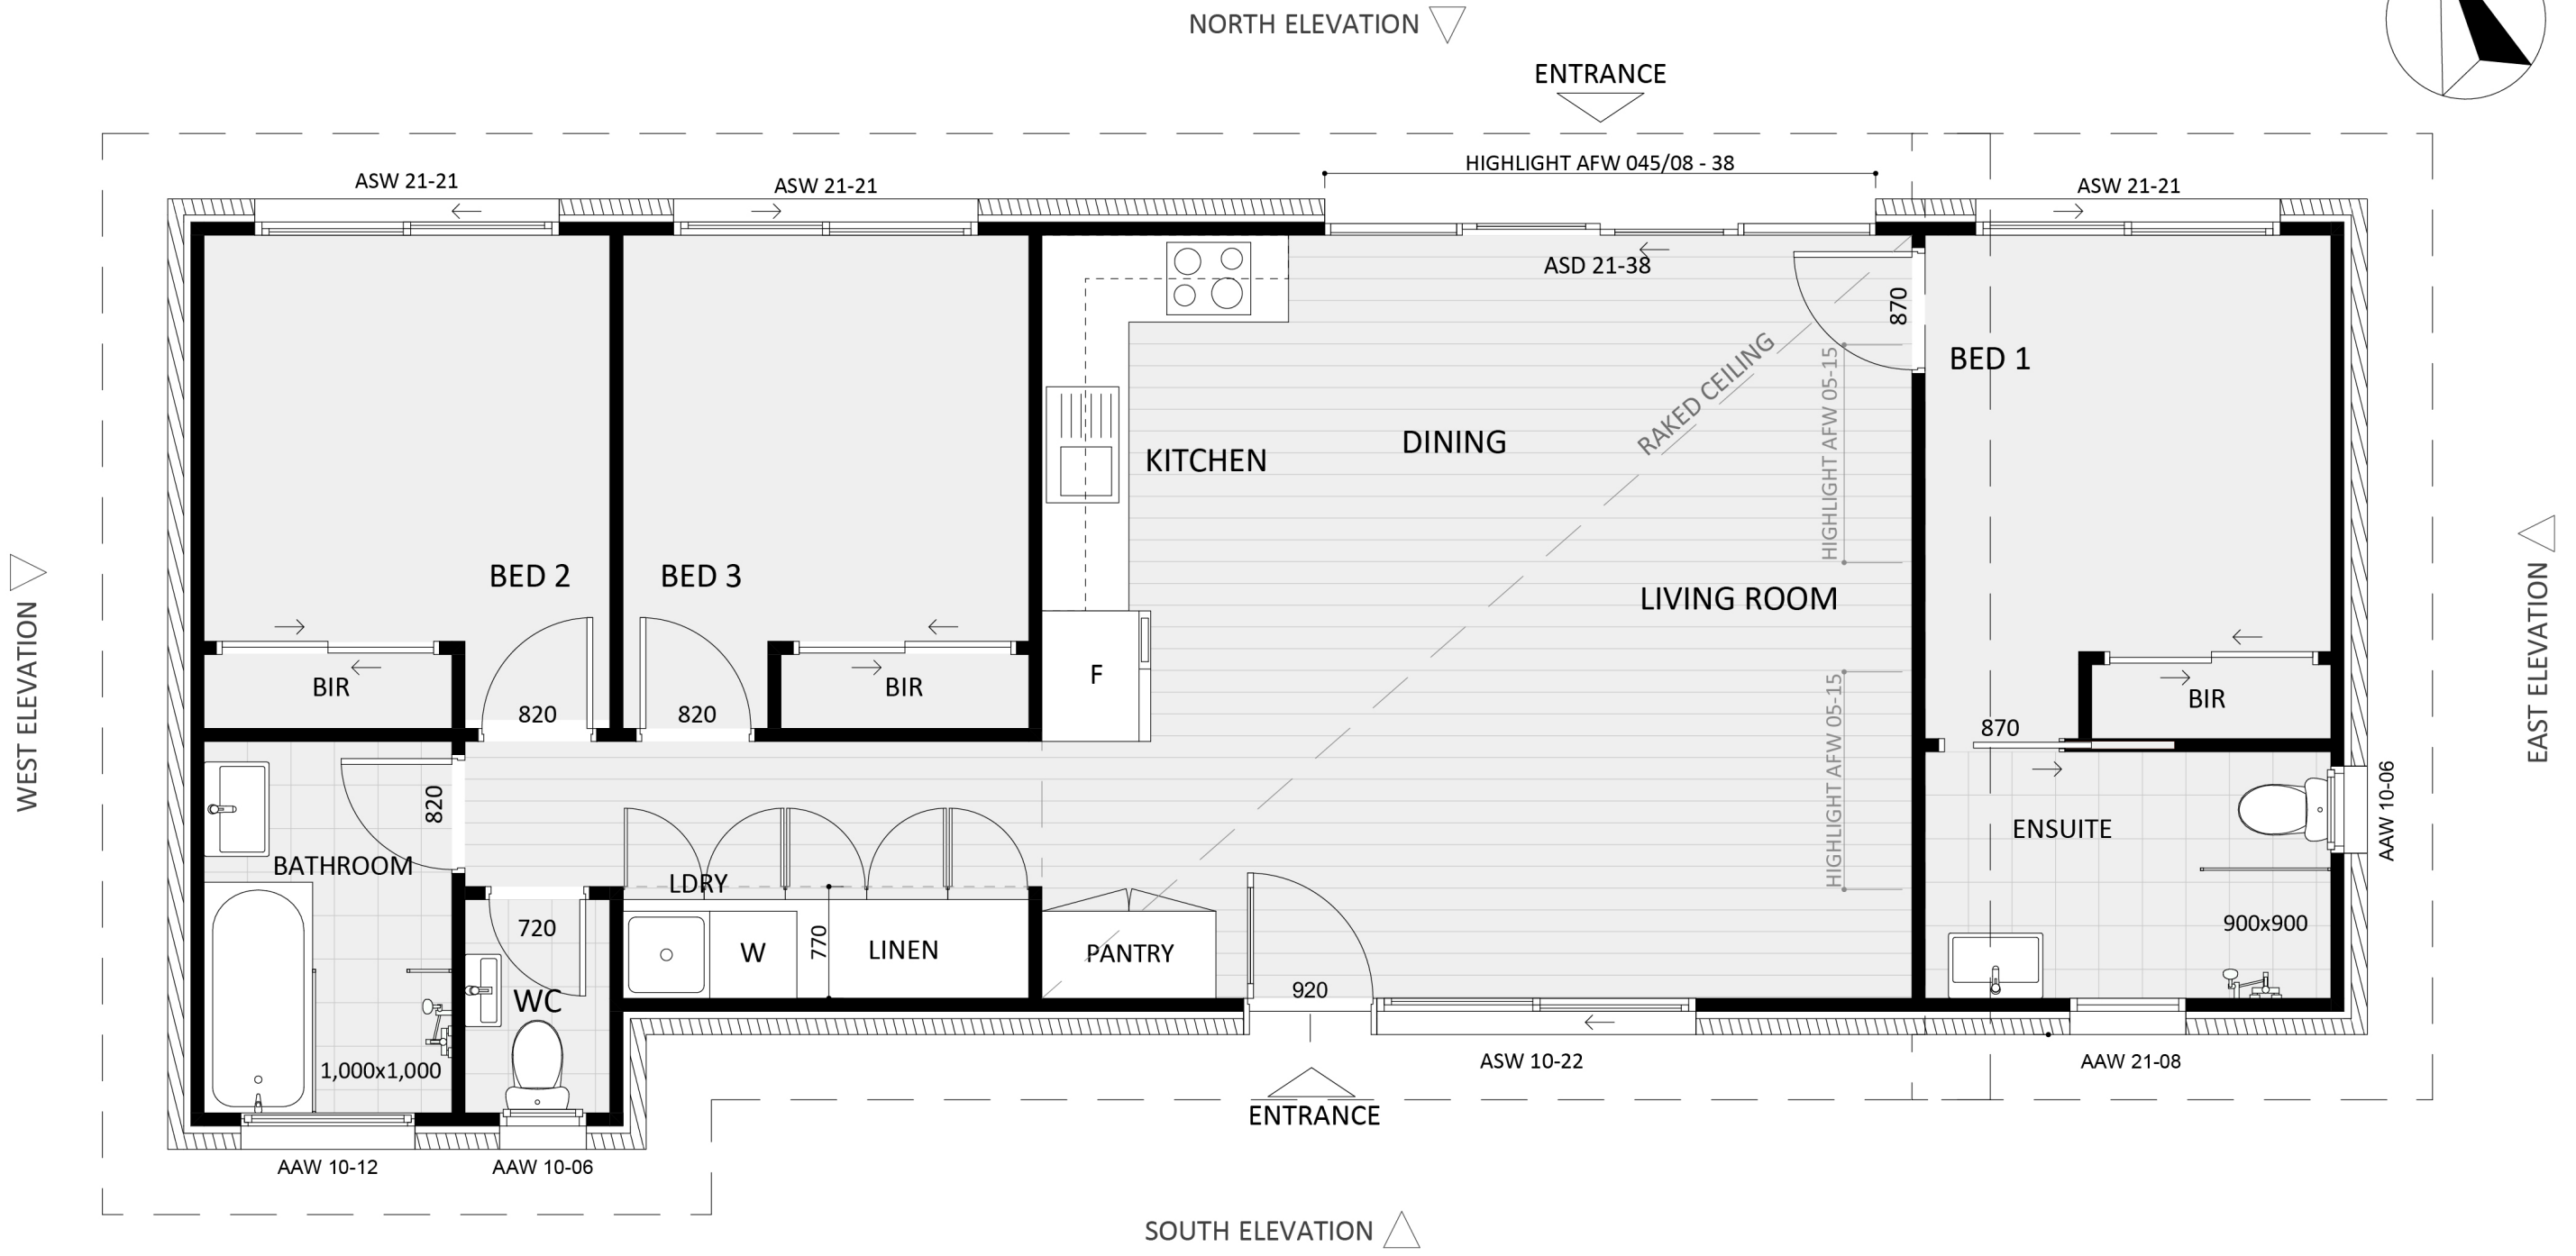

350

ACT Building Lic: 2012767

**CANBERRA**  
**GRANNY FLAT**  
**BUILDERS**

Roof  
Colour: Colorbond Ironstone™

Brick  
Colour: Alfresco Vino™

Window and Door Frames  
Colour: Colorbond Monument™

# Design 350

# Dimensional Floorplan

An elevation is the height of the structure from ground level to the height of the roof.

An elevation is the height of the structure from ground level to the height of the roof.

WEST ELEVATION