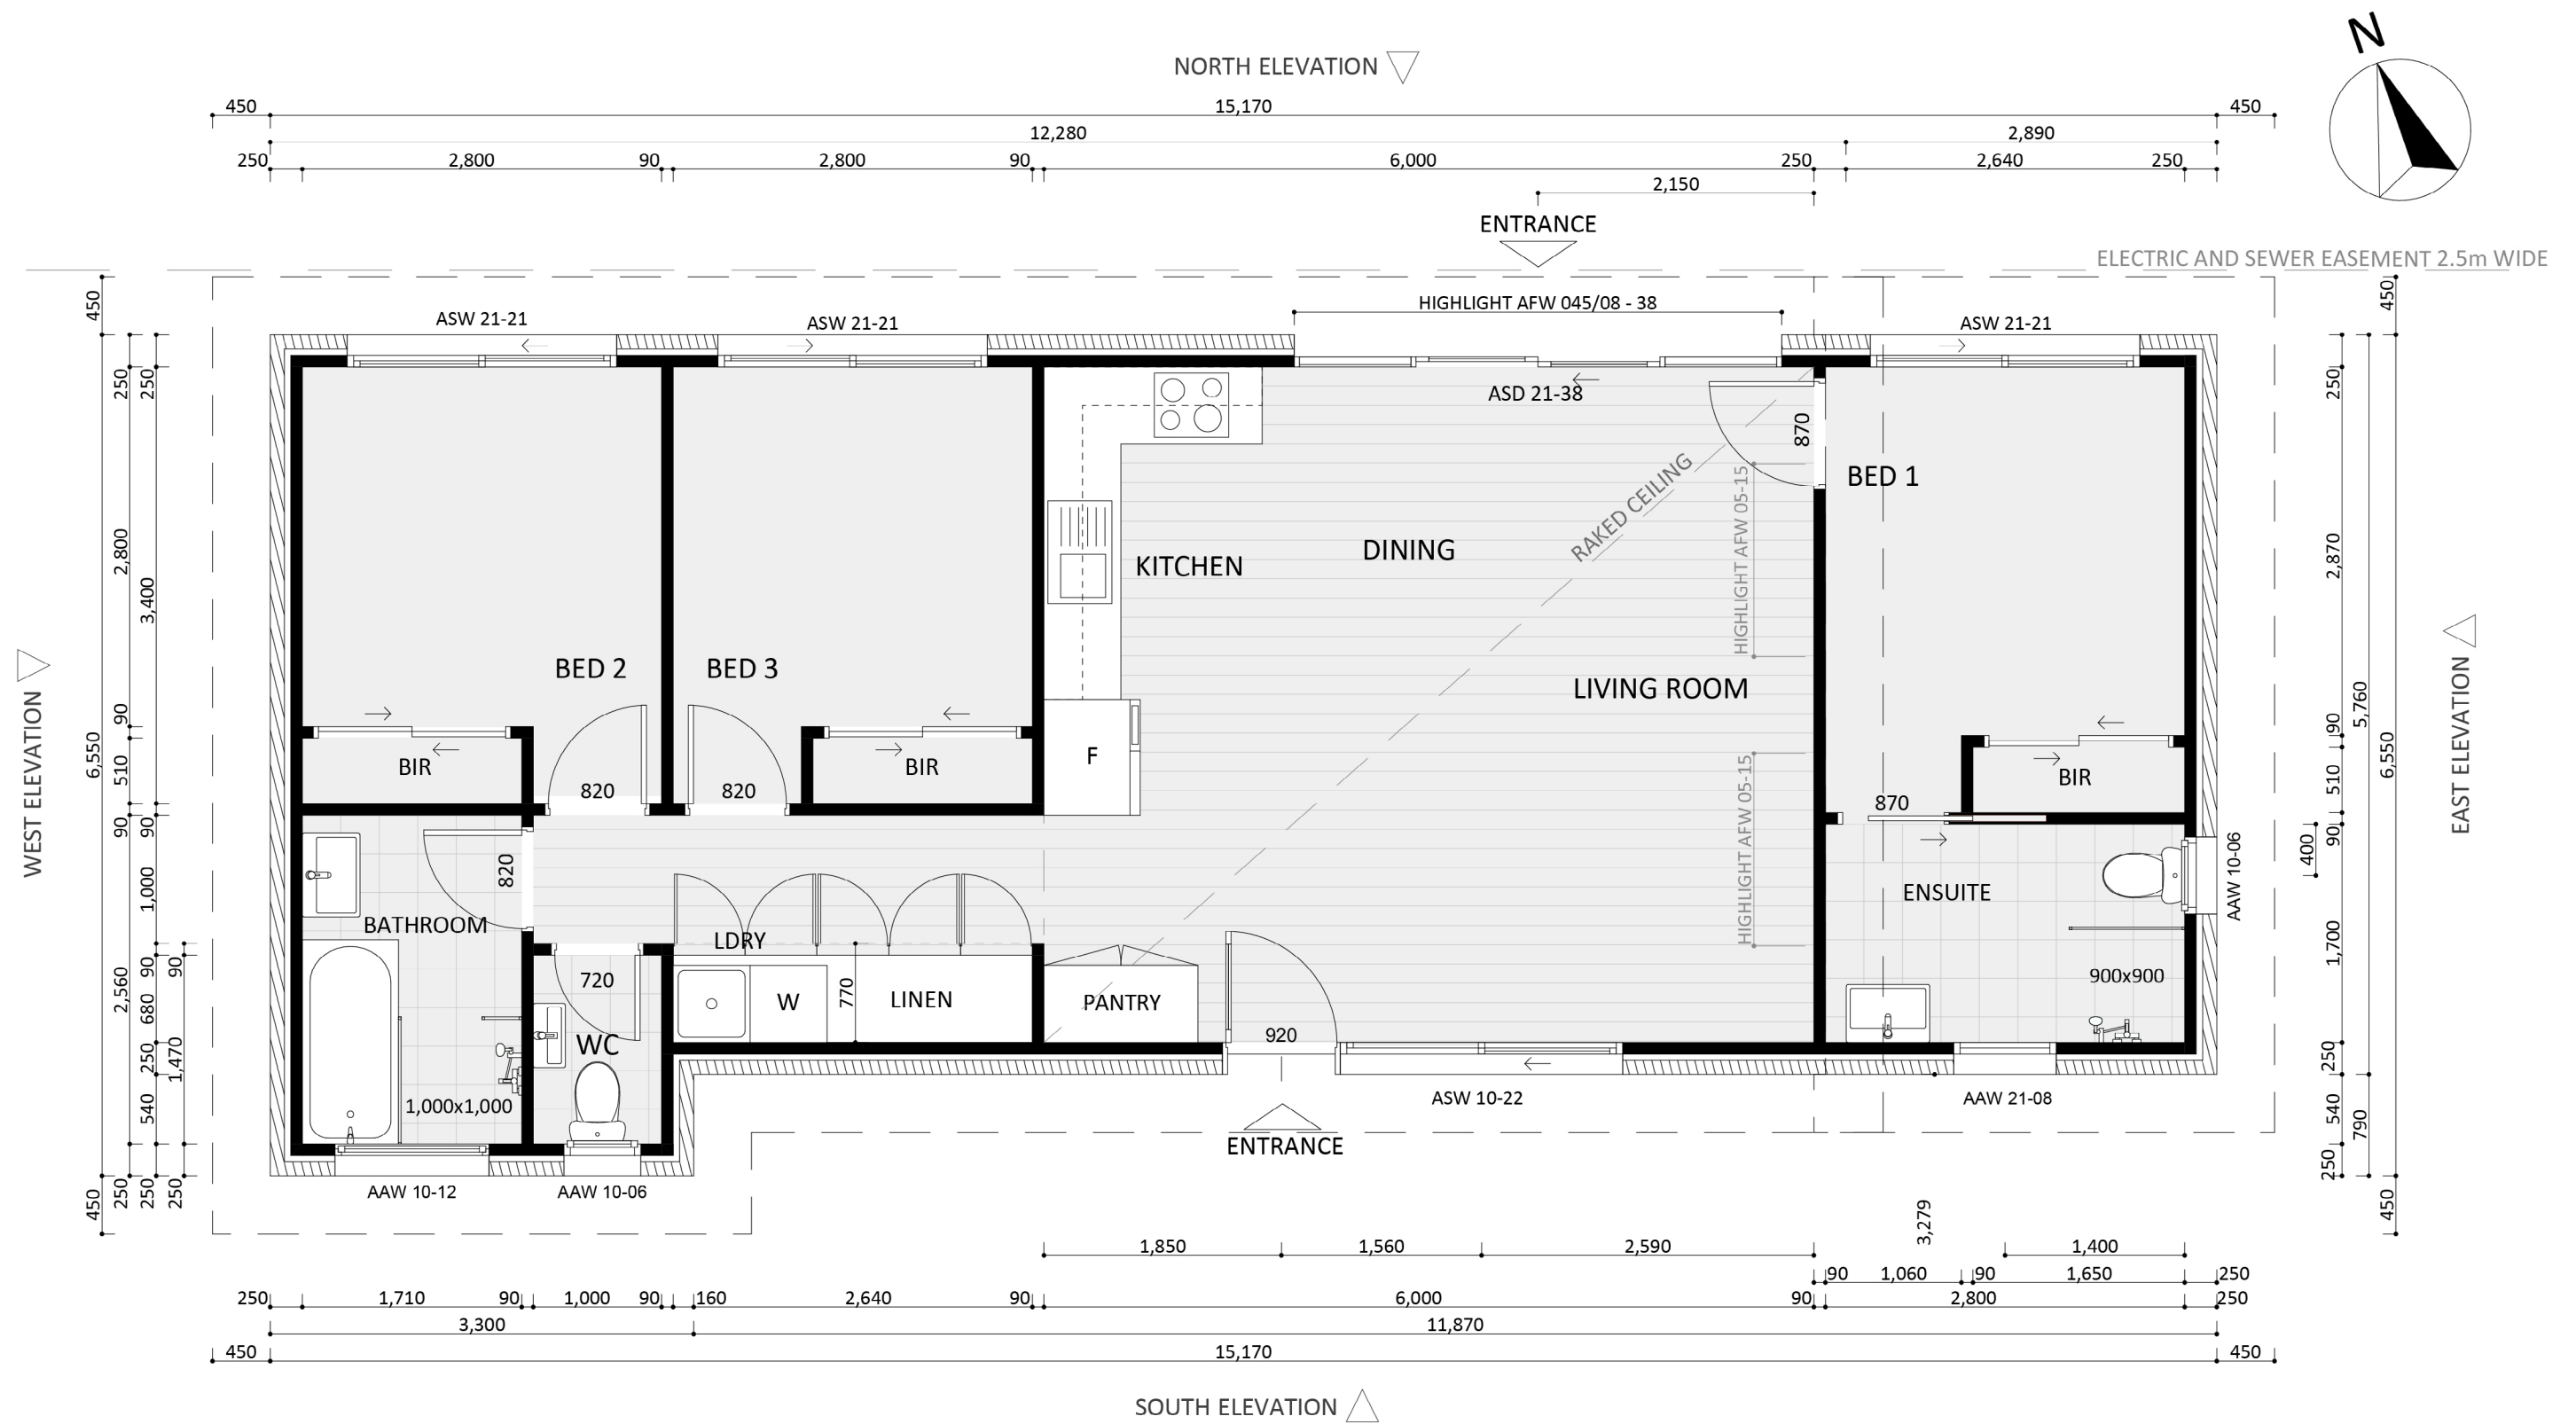

350

ACT Building Lic: 2012767

**CANBERRA**  
**GRANNY FLAT**  
**BUILDERS**

Roof  
Colour: Colorbond Ironstone™

Brick  
Colour: Alfresco Vino™

Window and Door Frames  
Colour: Colorbond Monument™

# Design 350

# Dimensional Floorplan

An elevation is the height of the structure from ground level to the height of the roof.

An elevation is the height of the structure from ground level to the height of the roof.

WEST ELEVATION