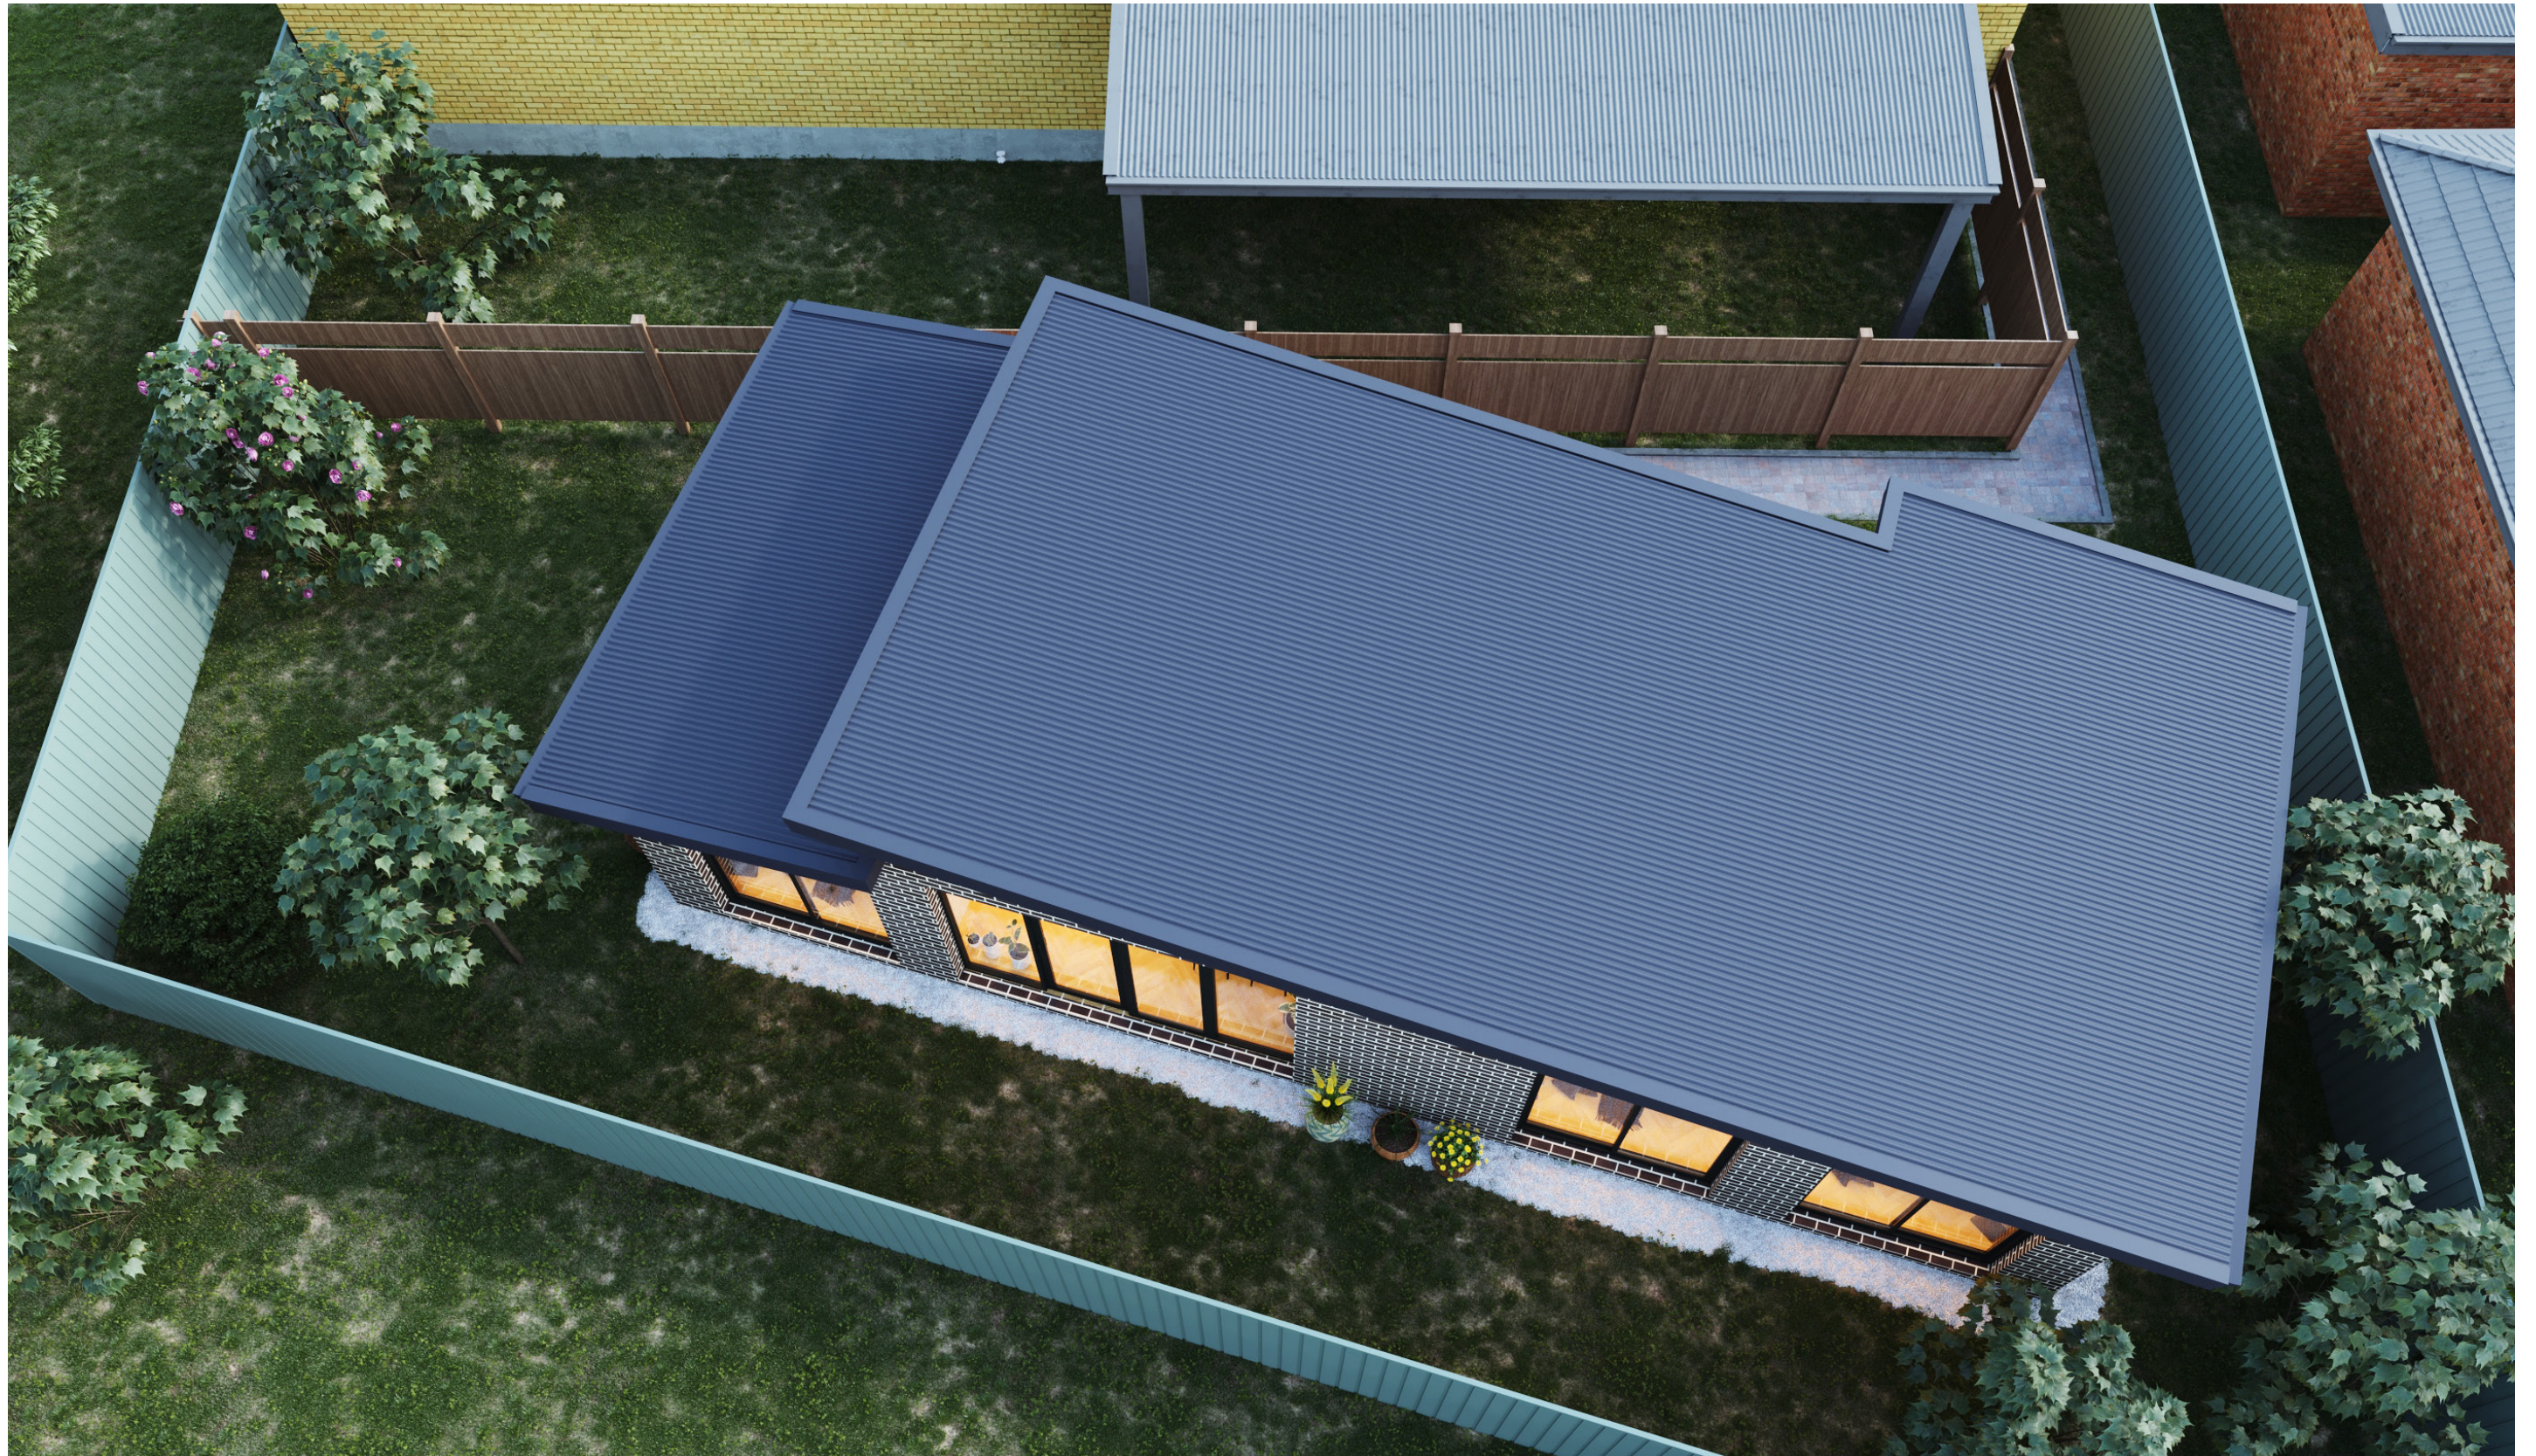

350

ACT Building Lic: 2012767

**CANBERRA**  
**GRANNY FLAT**  
**BUILDERS**

Roof  
Colour: Colorbond Ironstone™

Brick  
Colour: Alfresco Vino™

Window and Door Frames  
Colour: Colorbond Monument™

# Design 350

# Dimensional Floorplan

An elevation is the height of the structure from ground level to the height of the roof.

An elevation is the height of the structure from ground level to the height of the roof.

WEST ELEVATION