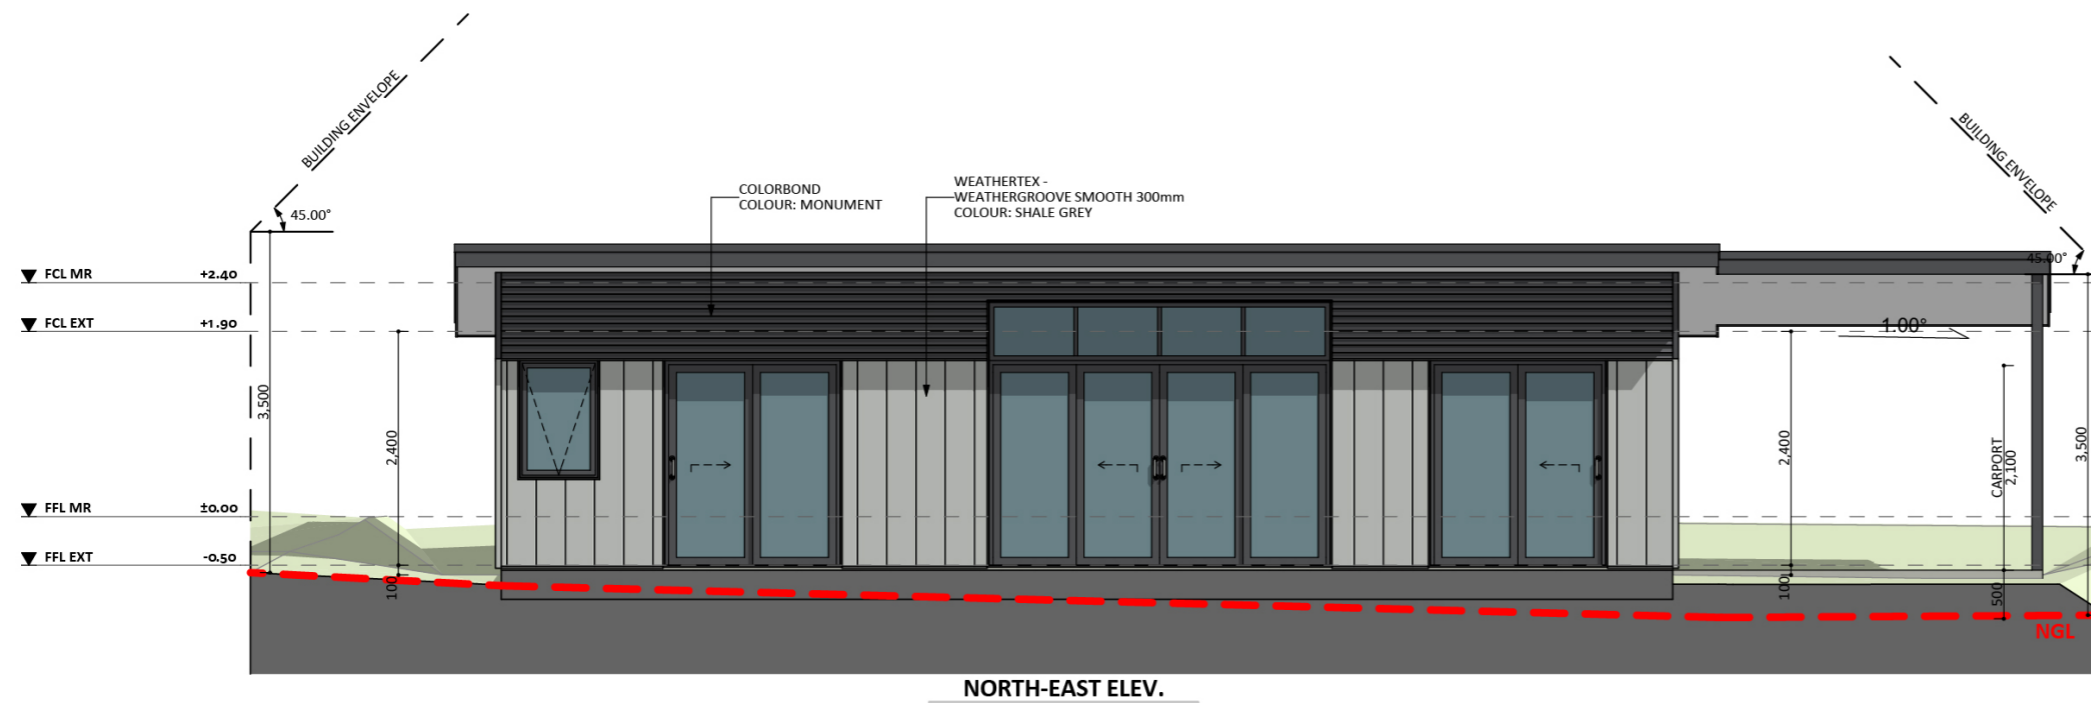

335

ACT Building Lic: 3352767

**CANBERRA**  
**GRANNY FLAT**  
**BUILDERS**

Gutters  
Colour: Colorbond Monument

Roof Covering  
Colour: Colorbond Monument

Weathertex - Weathergroove Smooth  
Colour: Shale Grey

Horizontal Cladding  
Colour: Colorbond Monument

An elevation is the height of the structure from ground level to the height of the roof.

An elevation is the height of the structure from ground level to the height of the roof.