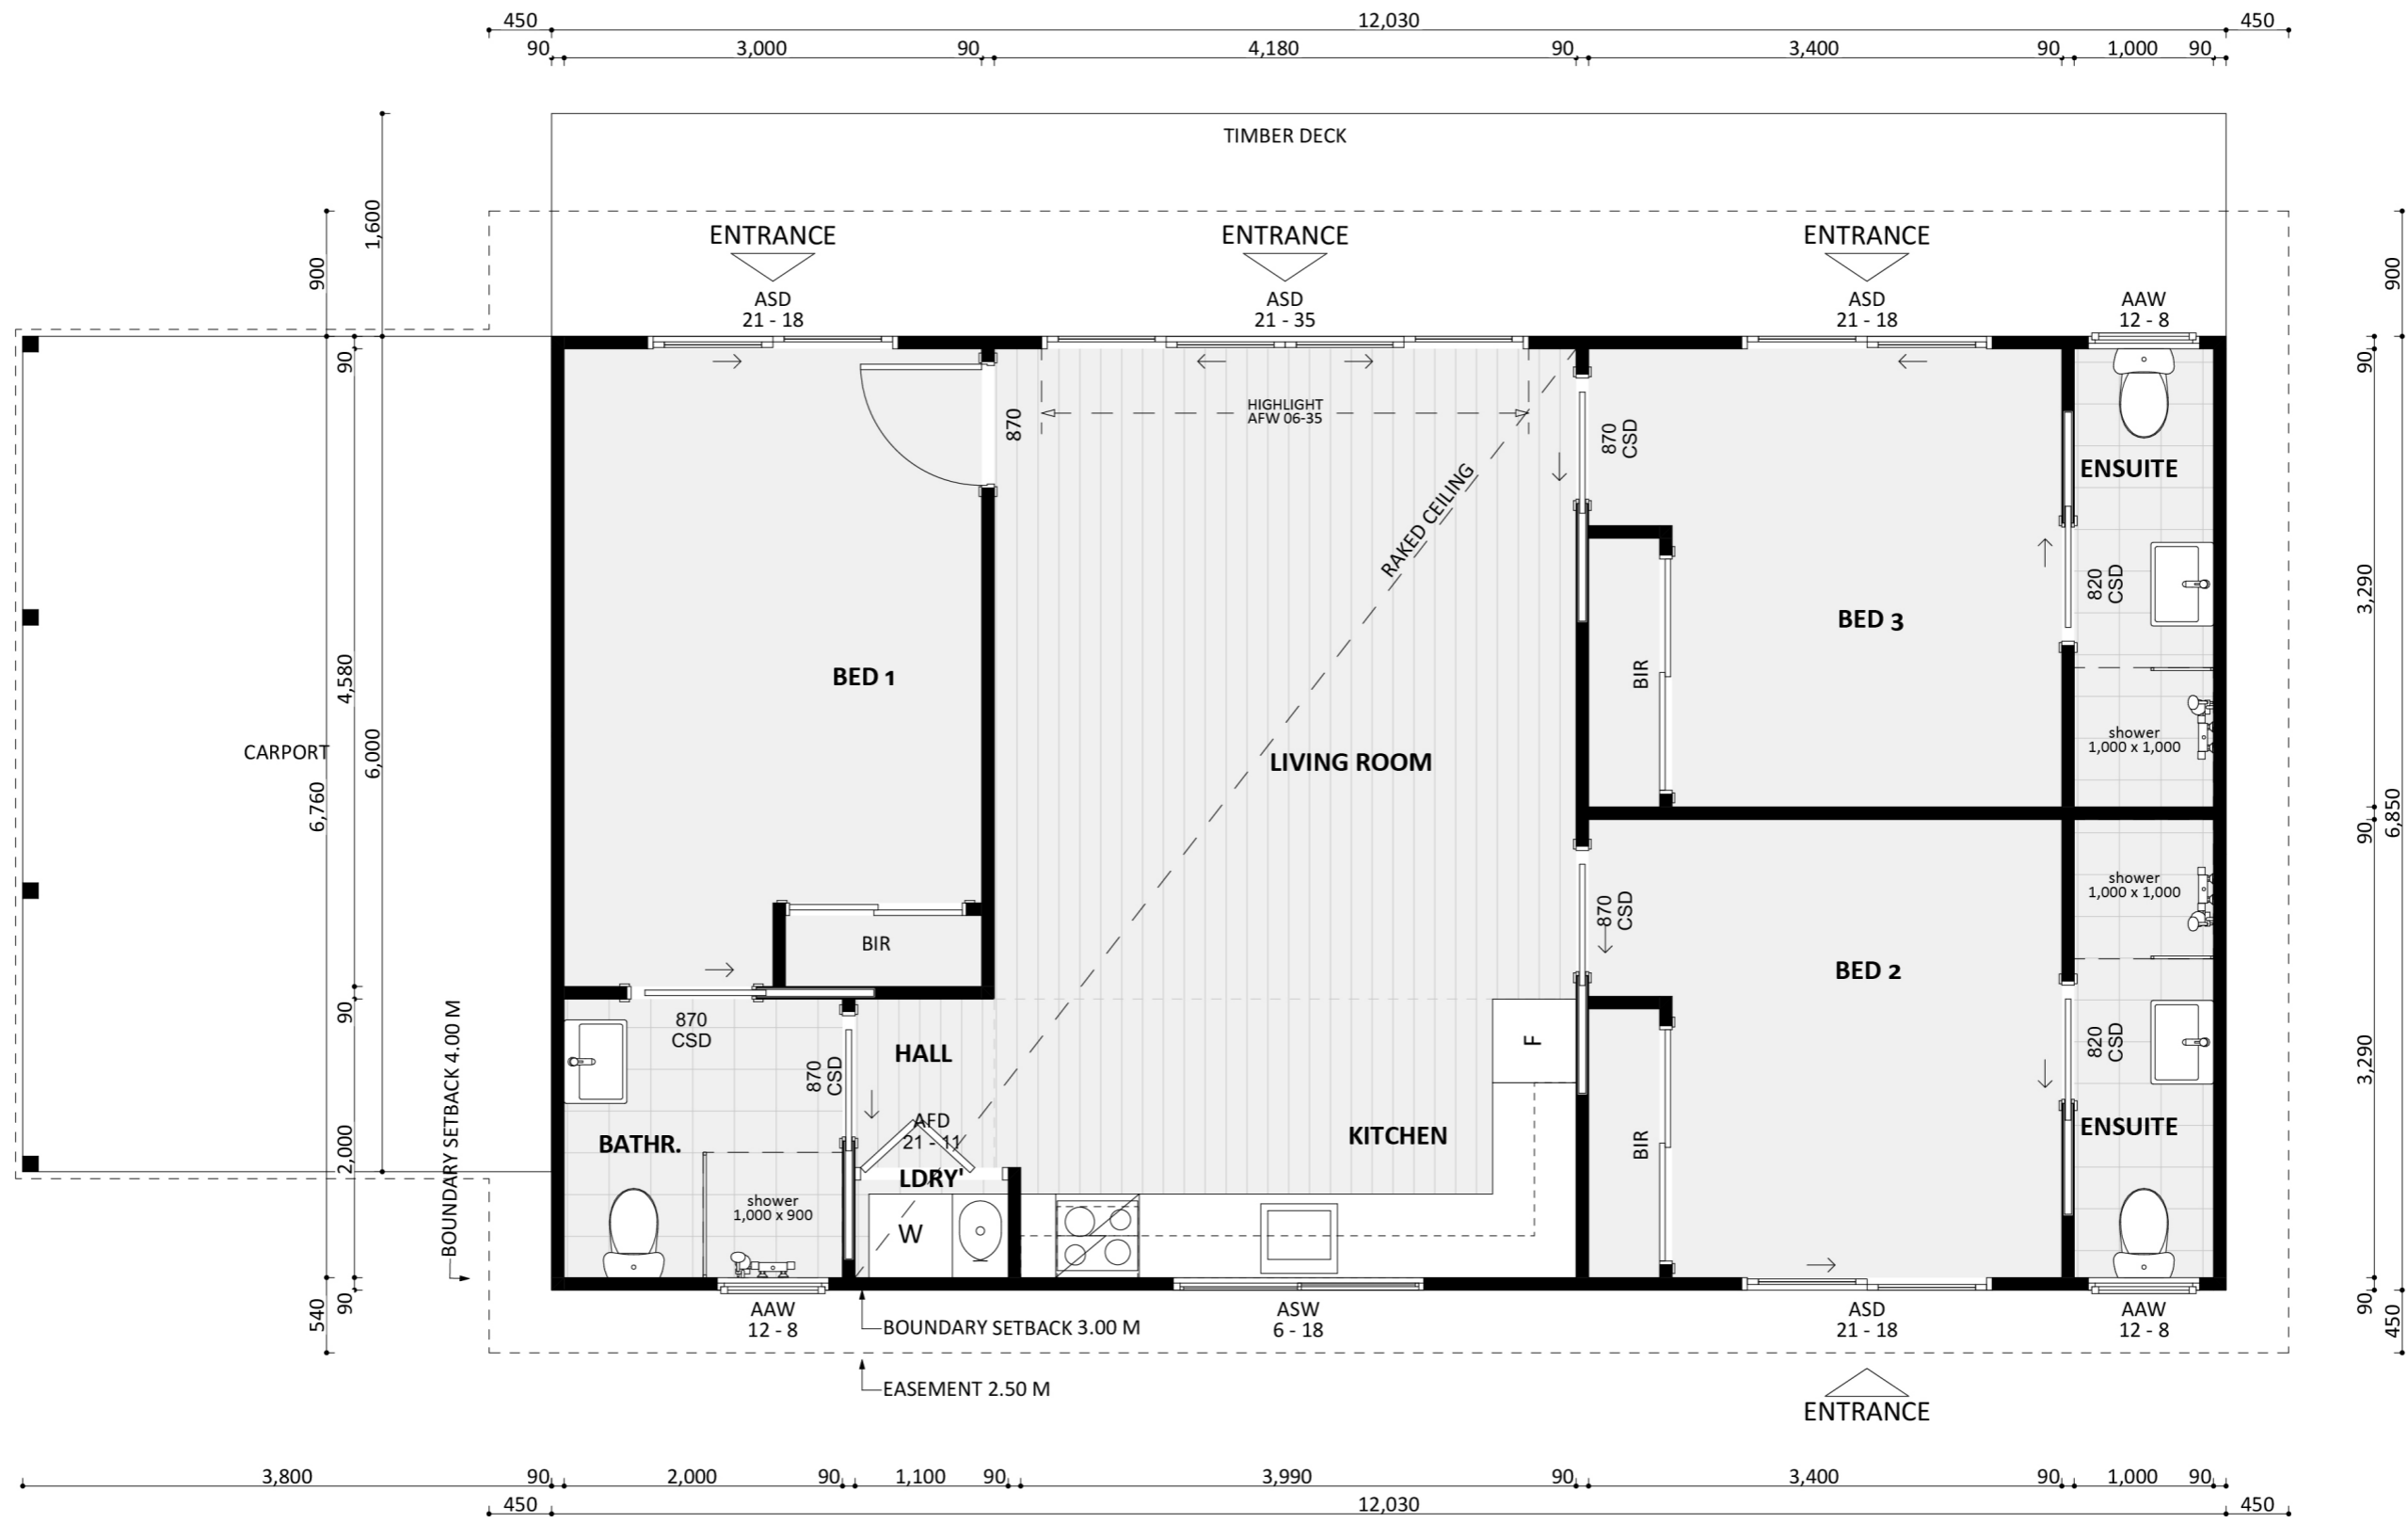

335

ACT Building Lic: 3352767

**CANBERRA**  
**GRANNY FLAT**  
**BUILDERS**

Gutters  
Colour: Colorbond Monument

Roof Covering  
Colour: Colorbond Monument

Weathertex - Weathergroove Smooth  
Colour: Shale Grey

Horizontal Cladding  
Colour: Colorbond Monument

An elevation is the height of the structure from ground level to the height of the roof.

An elevation is the height of the structure from ground level to the height of the roof.