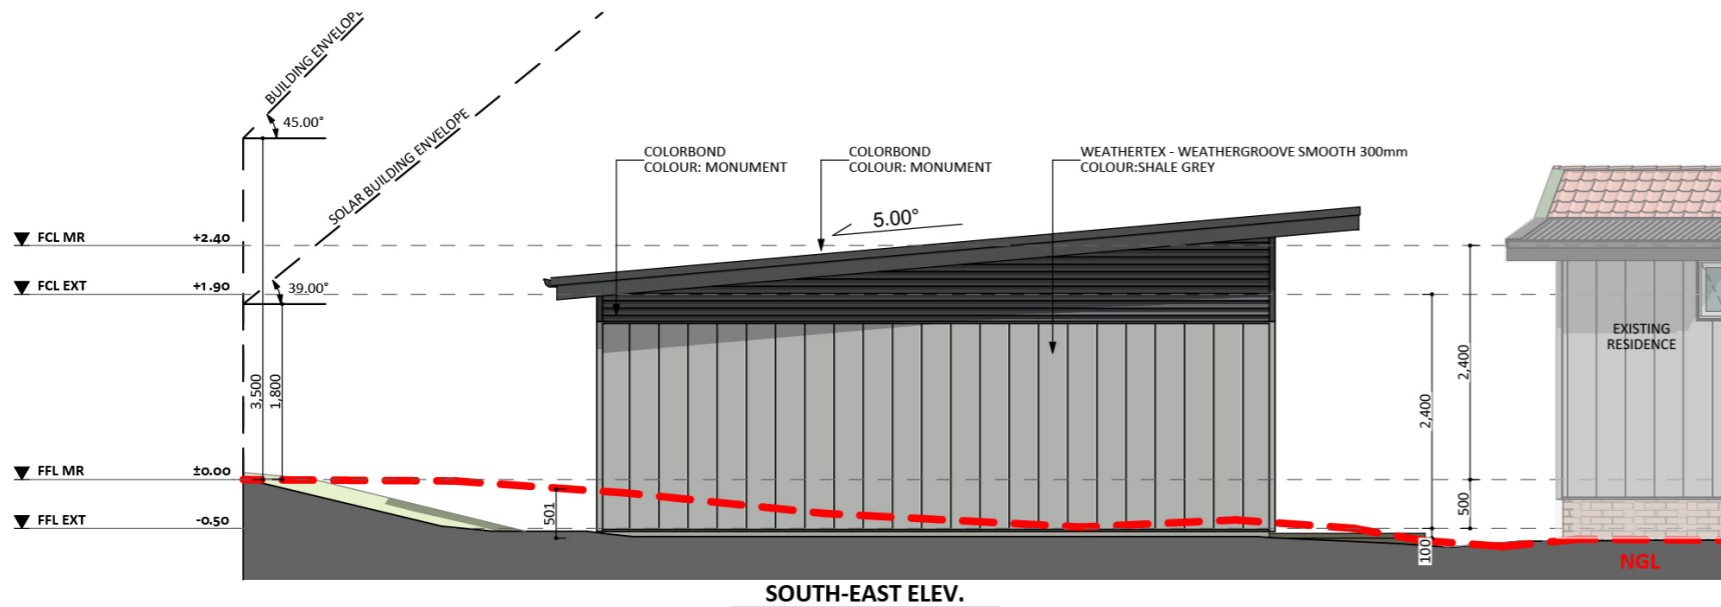

335

ACT Building Lic: 3352767

**CANBERRA**  
**GRANNY FLAT**  
**BUILDERS**

Gutters  
Colour: Colorbond Monument

Roof Covering  
Colour: Colorbond Monument

Weathertex - Weathergroove Smooth  
Colour: Shale Grey

Horizontal Cladding  
Colour: Colorbond Monument

An elevation is the height of the structure from ground level to the height of the roof.

An elevation is the height of the structure from ground level to the height of the roof.