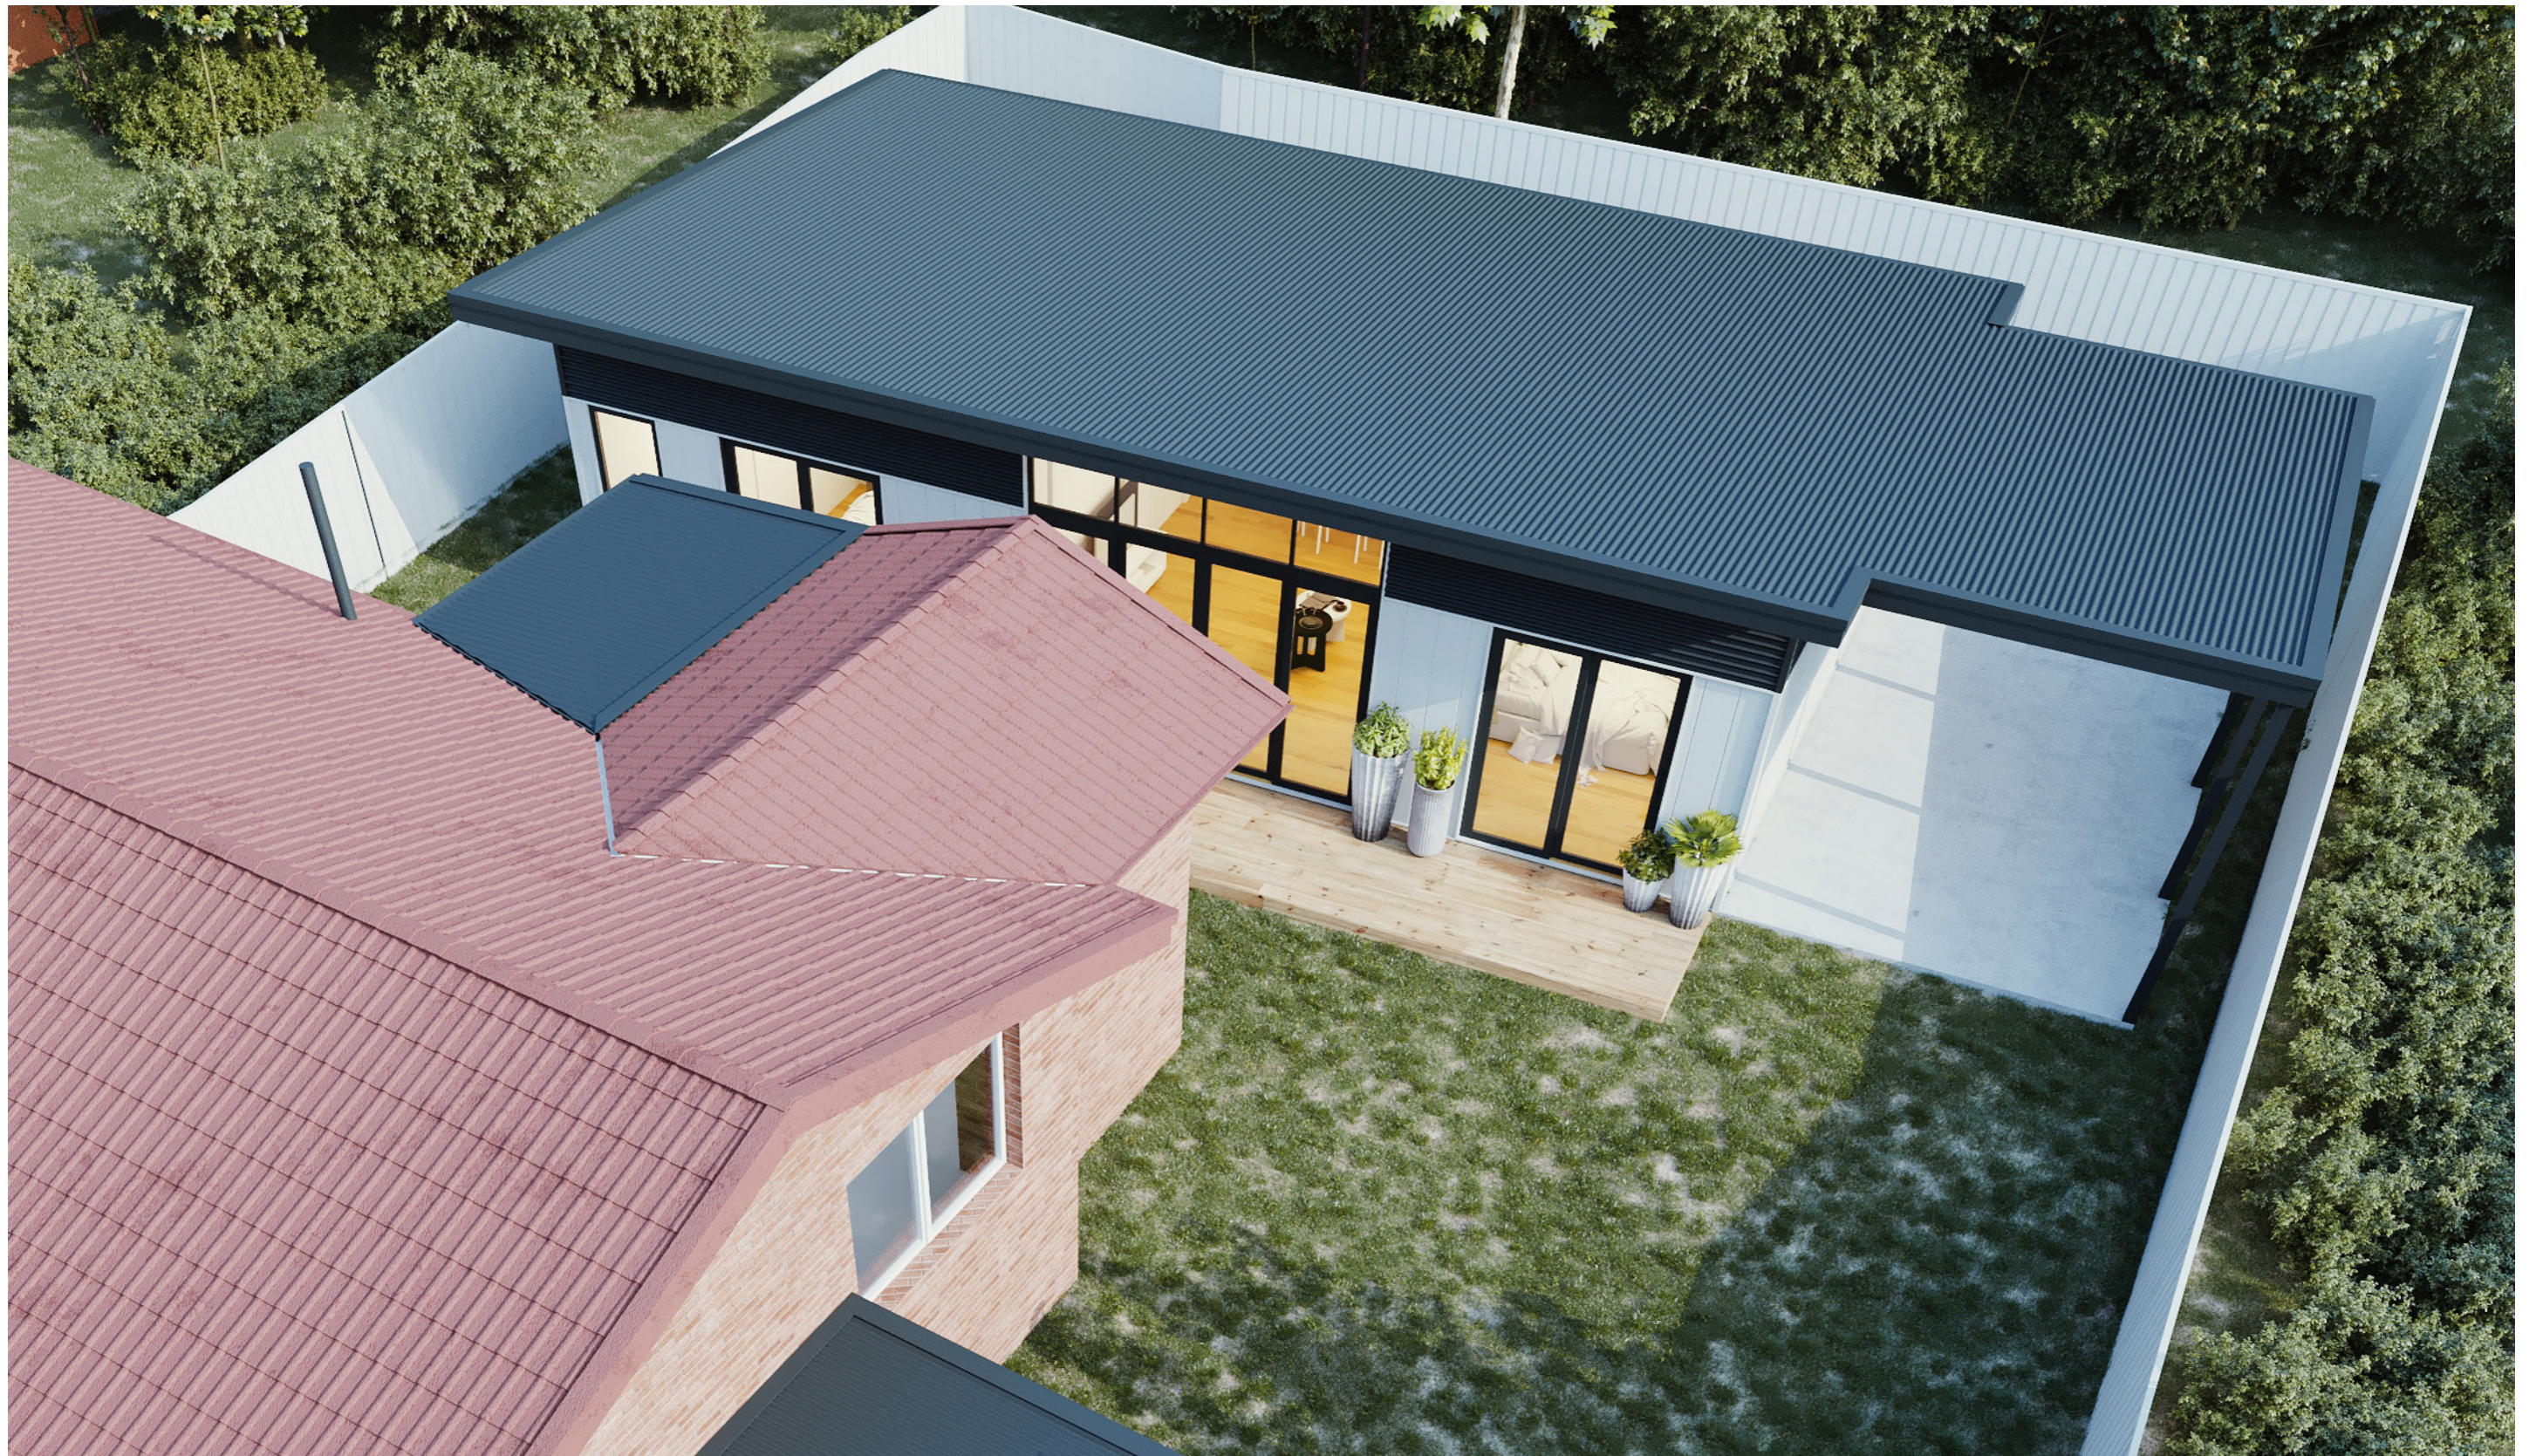

335

ACT Building Lic: 3352767

**CANBERRA**  
**GRANNY FLAT**  
**BUILDERS**

Gutters  
Colour: Colorbond Monument

Roof Covering  
Colour: Colorbond Monument

Weathertex - Weathergroove Smooth  
Colour: Shale Grey

Horizontal Cladding  
Colour: Colorbond Monument

An elevation is the height of the structure from ground level to the height of the roof.

An elevation is the height of the structure from ground level to the height of the roof.