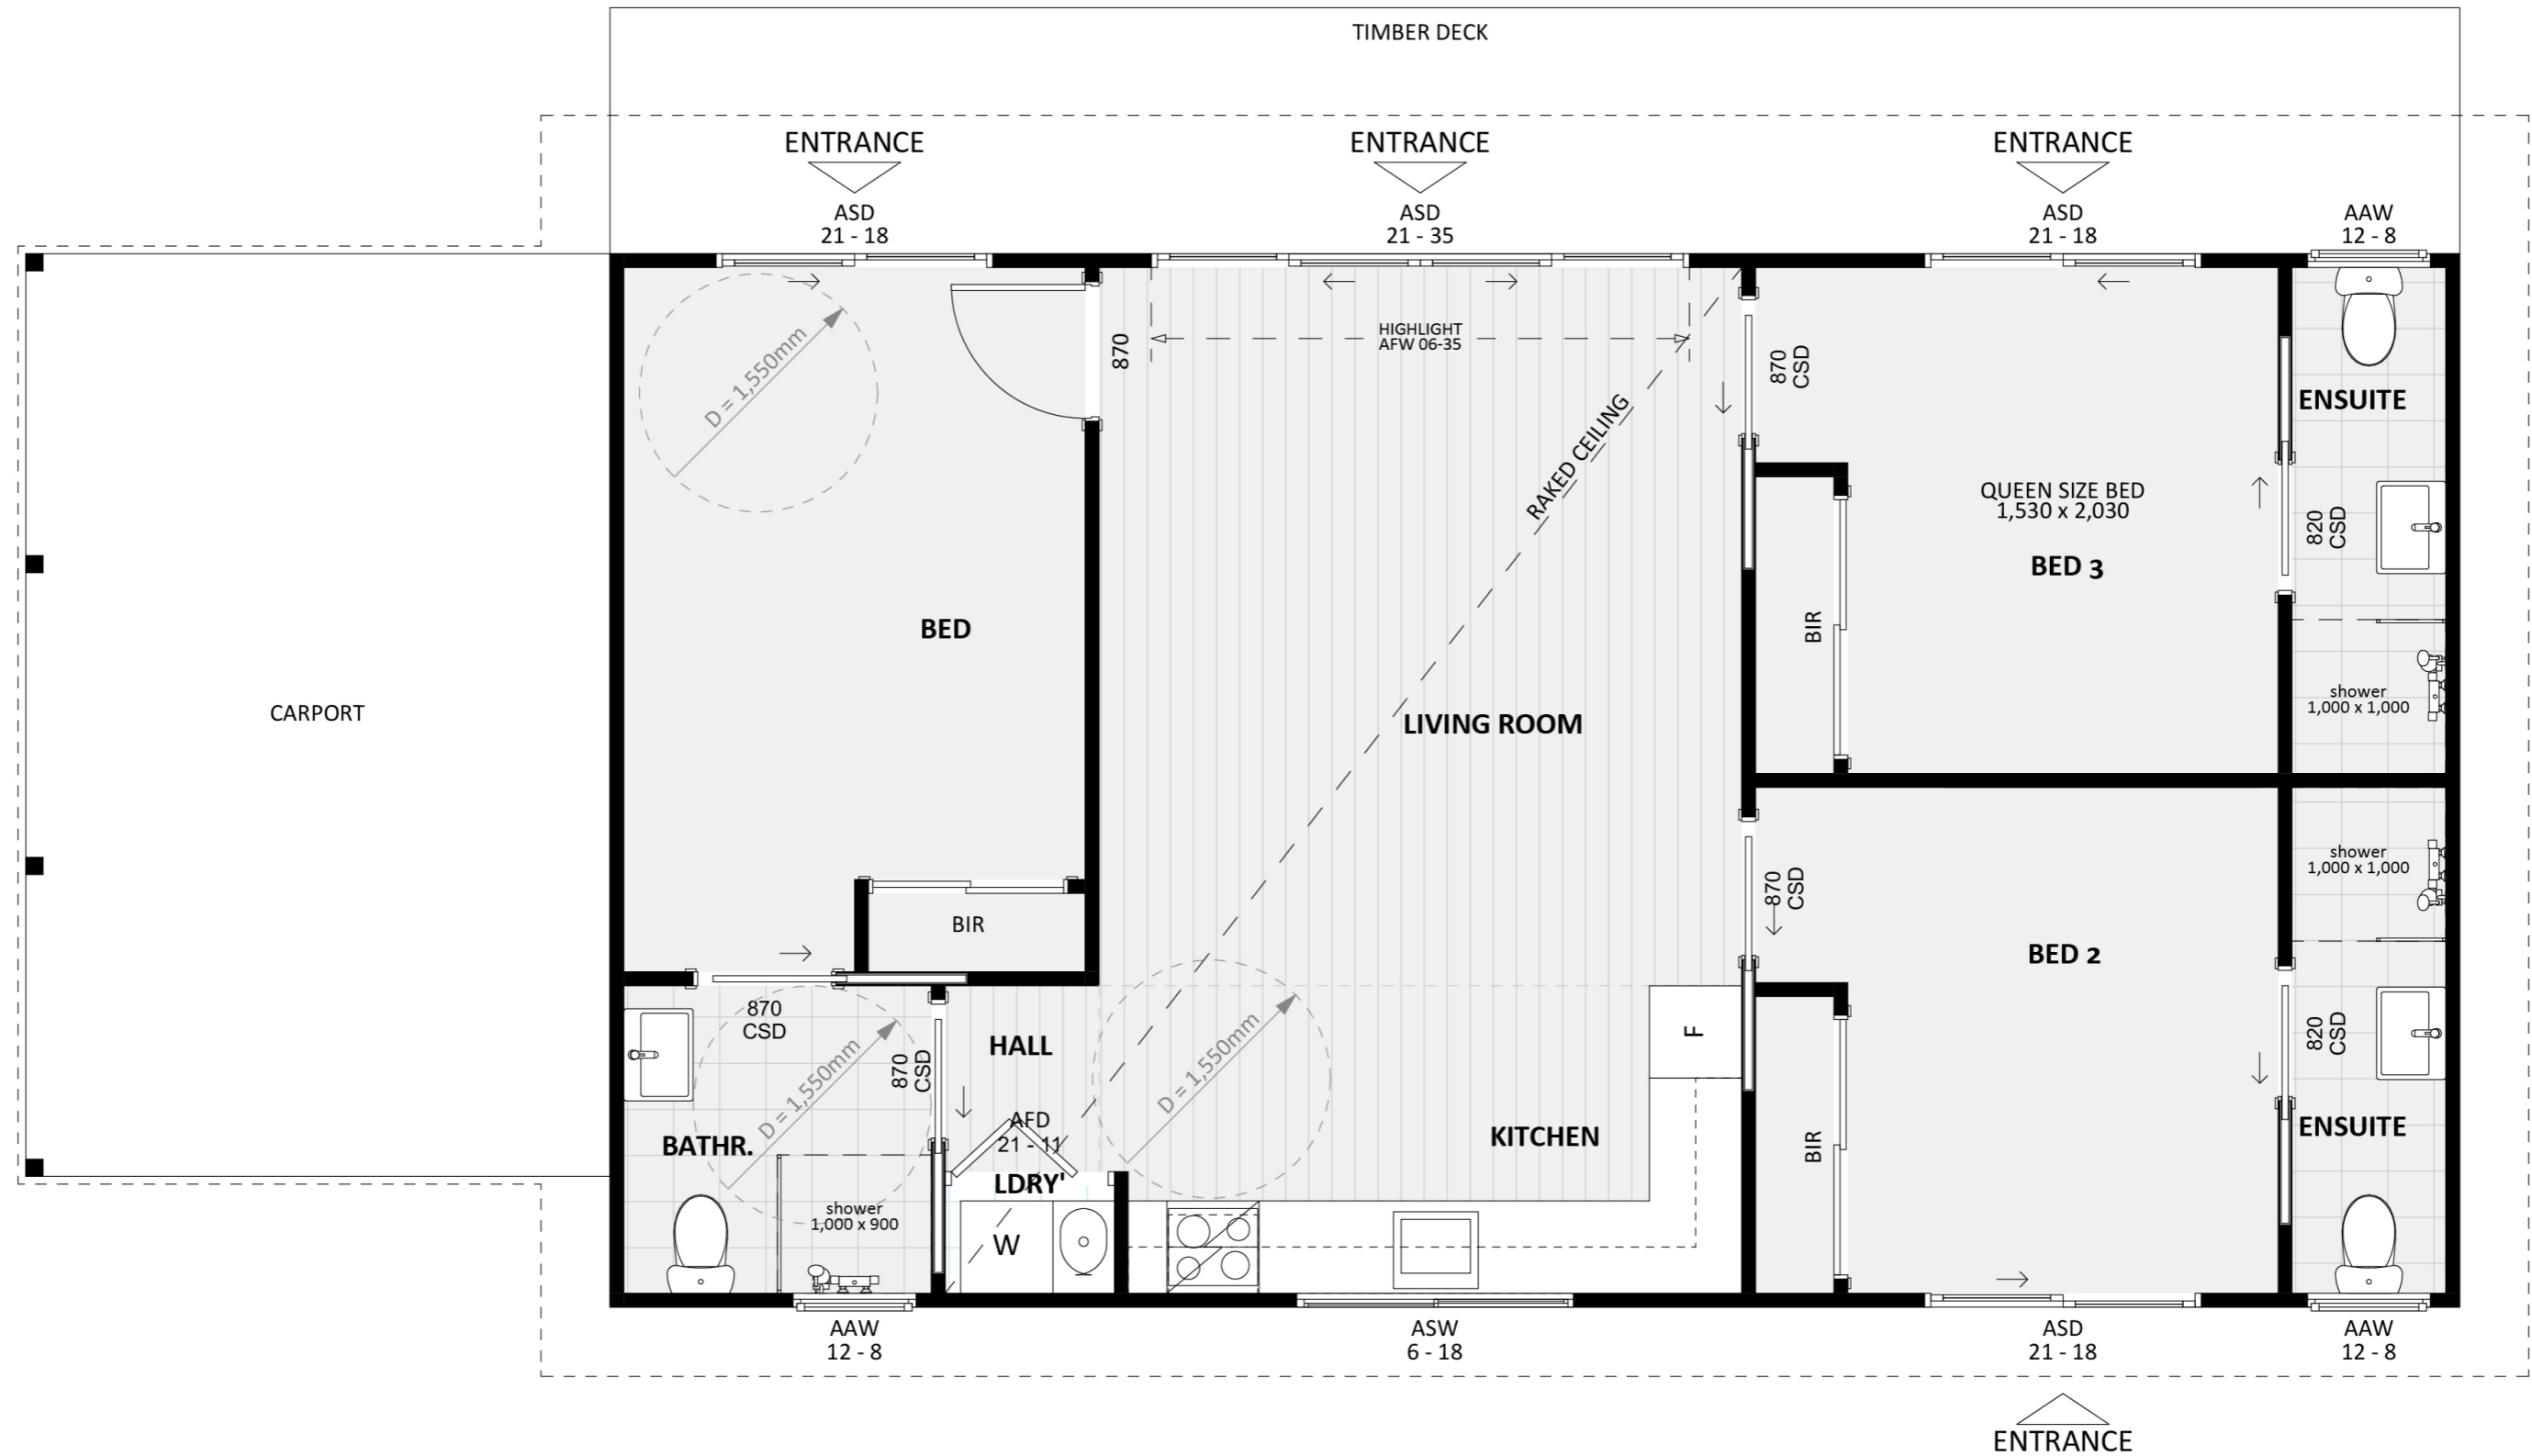

335

ACT Building Lic: 3352767

**CANBERRA**  
**GRANNY FLAT**  
**BUILDERS**

Gutters  
Colour: Colorbond Monument

Roof Covering  
Colour: Colorbond Monument

Weathertex - Weathergroove Smooth  
Colour: Shale Grey

Horizontal Cladding  
Colour: Colorbond Monument

An elevation is the height of the structure from ground level to the height of the roof.

An elevation is the height of the structure from ground level to the height of the roof.