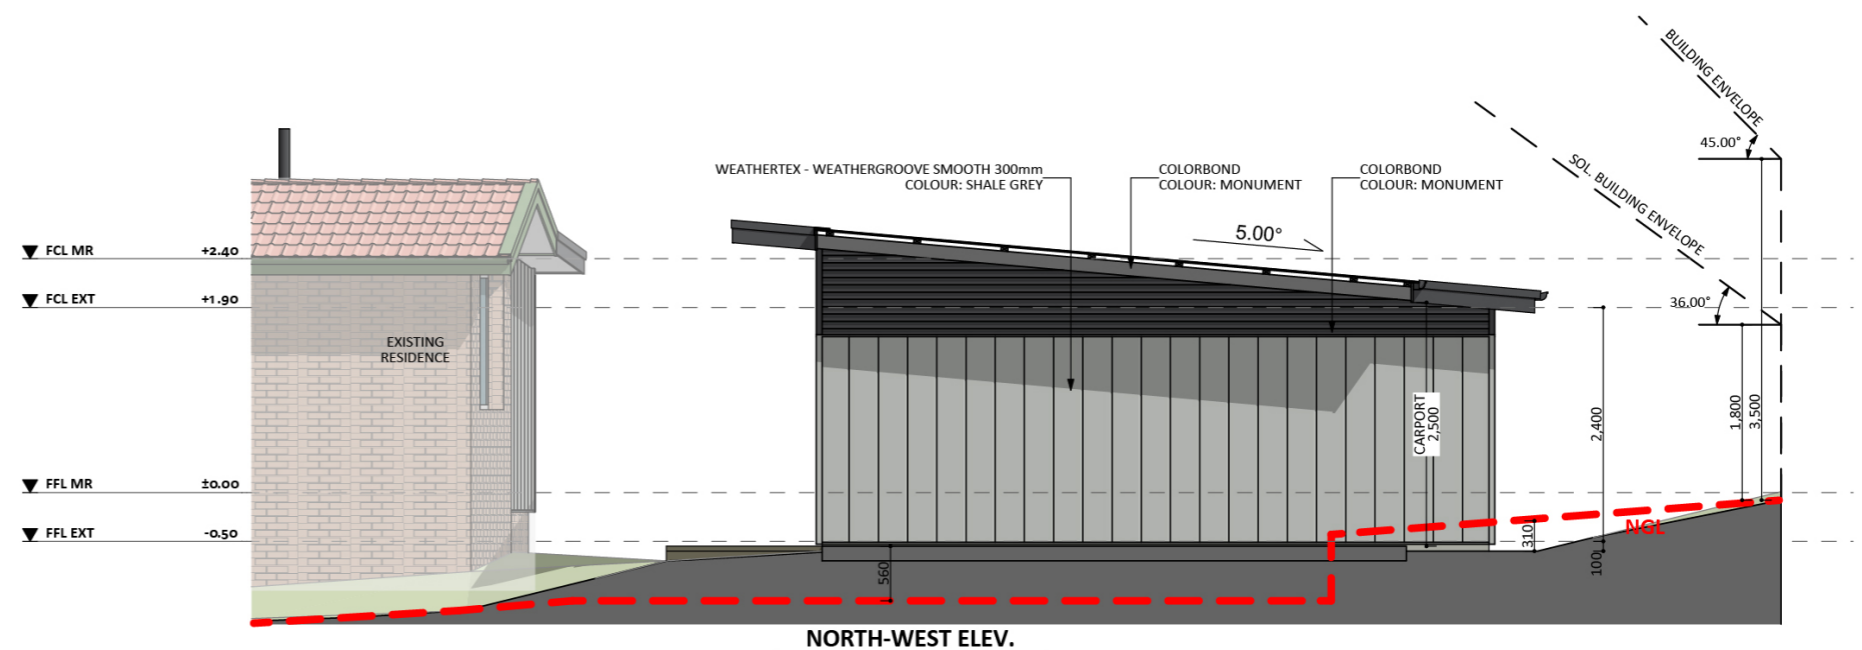

335

ACT Building Lic: 3352767

**CANBERRA**  
**GRANNY FLAT**  
**BUILDERS**

Gutters  
Colour: Colorbond Monument

Roof Covering  
Colour: Colorbond Monument

Weathertex - Weathergroove Smooth  
Colour: Shale Grey

Horizontal Cladding  
Colour: Colorbond Monument

An elevation is the height of the structure from ground level to the height of the roof.

An elevation is the height of the structure from ground level to the height of the roof.