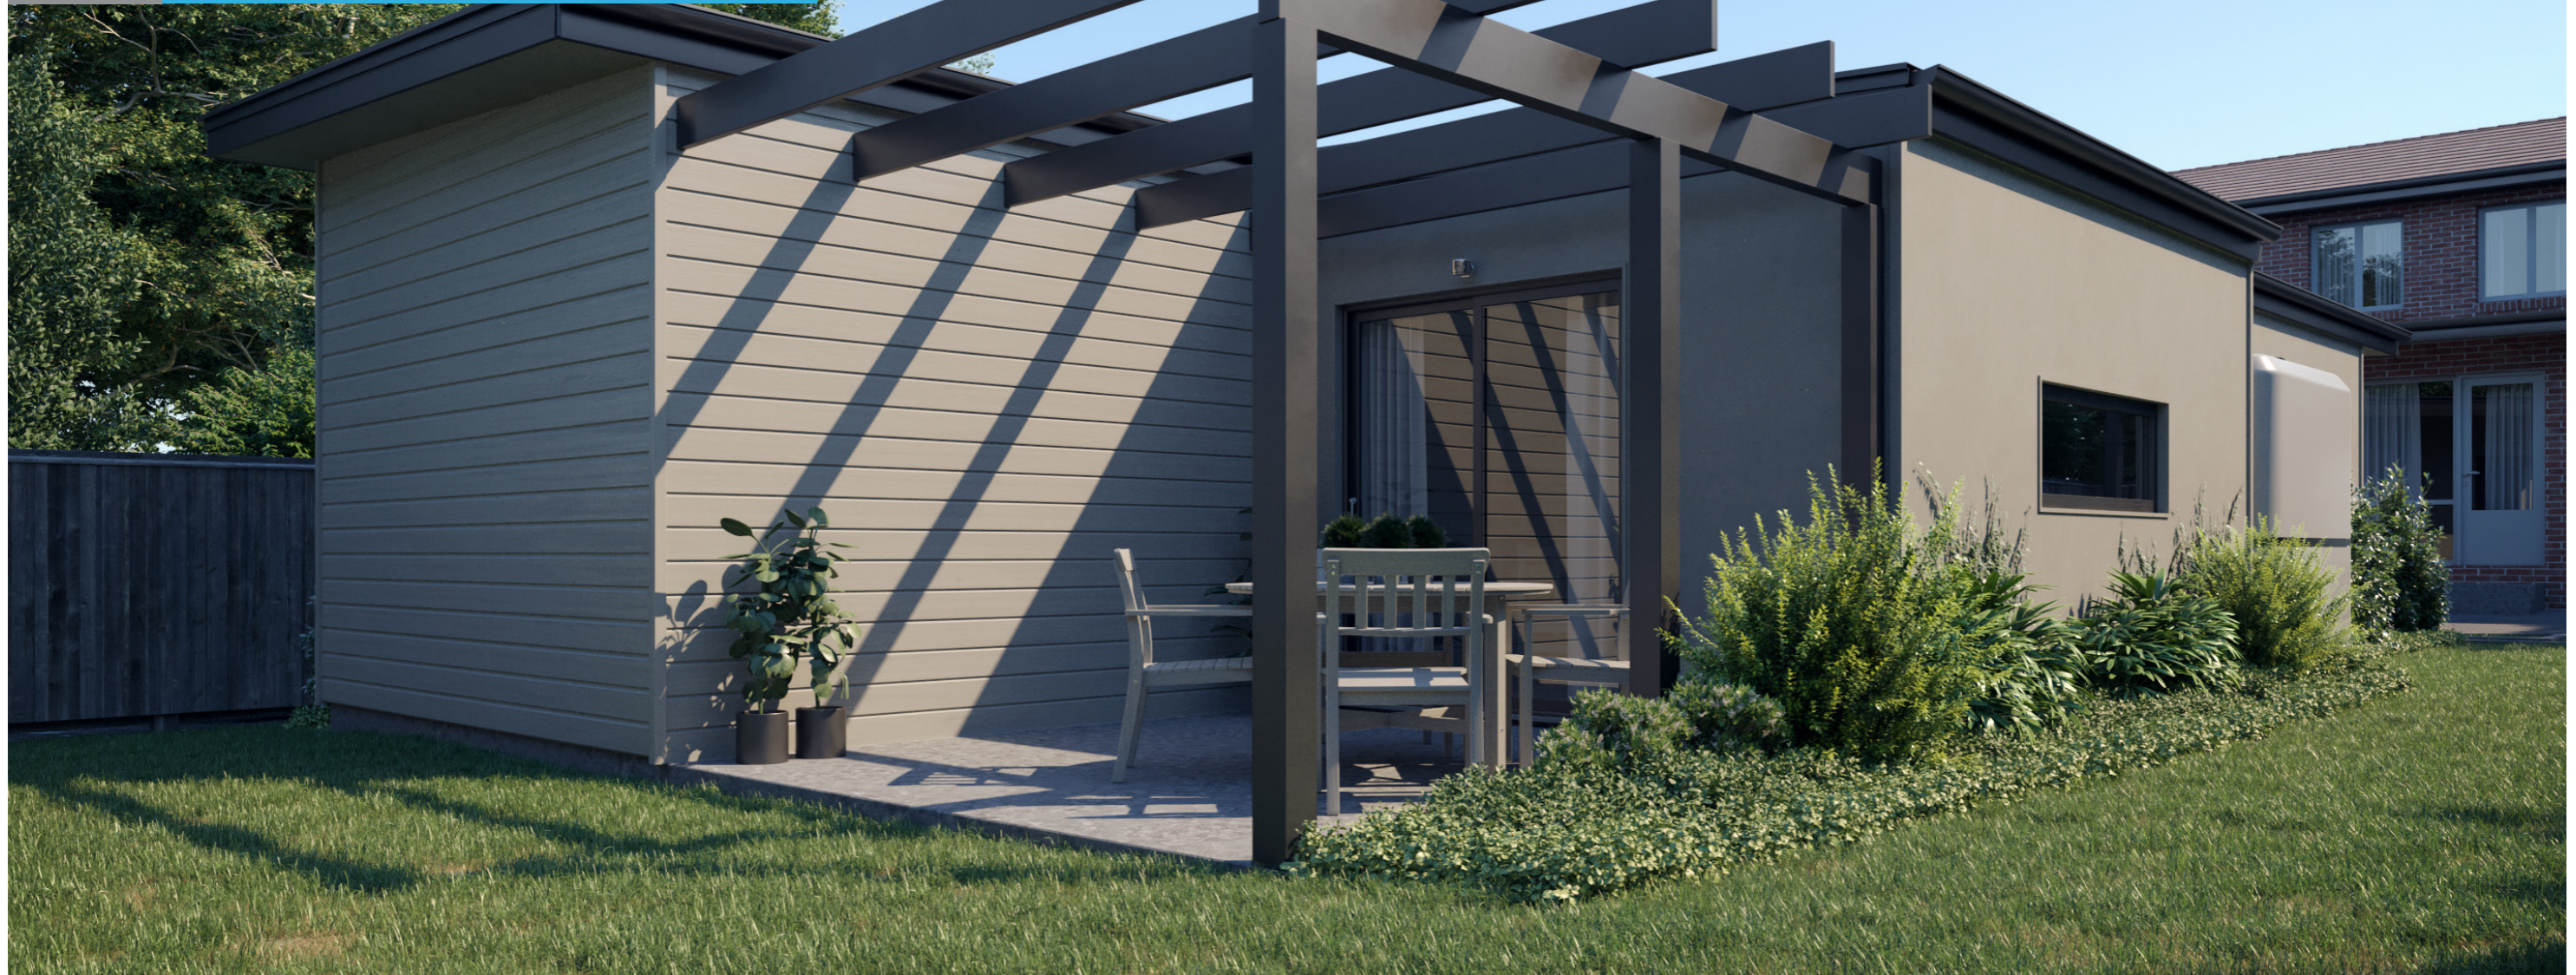

320

ACT Building Lic: 2012767

**CANBERRA**  
**GRANNY FLAT**  
**BUILDERS**

Gutters  
Colour: Basalt

Uncovered Pergola

Colourbond roof  
Colour: Basalt

Weatherboard  
Colour: Dune

James Hardie Cement Sheets  
Colour: Dune

An elevation is the height of the structure from ground level to the height of the roof.

An elevation is the height of the structure from ground level to the height of the roof.

 **CANBERRA  
GRANNY FLAT  
BUILDERS**