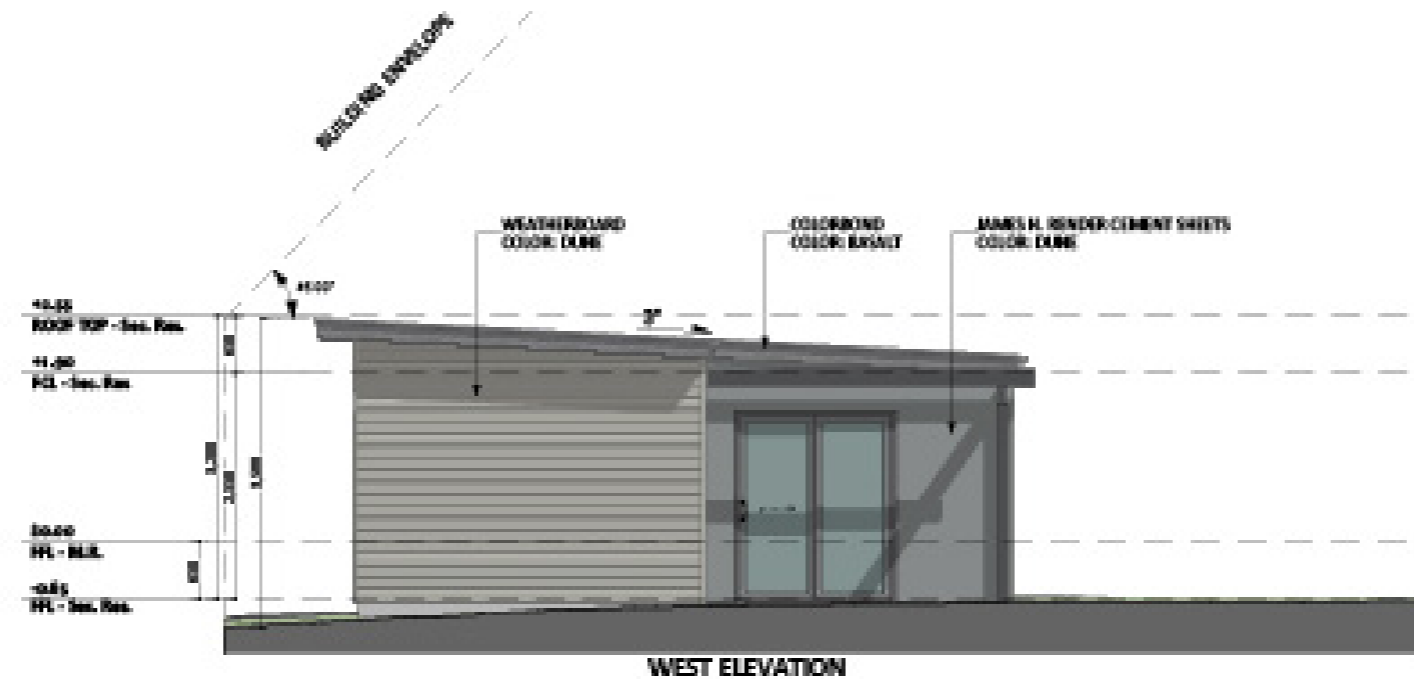

320

ACT Building Lic: 2012767

**CANBERRA**  
**GRANNY FLAT**  
**BUILDERS**

Gutters  
Colour: Basalt

Uncovered Pergola

Colourbond roof  
Colour: Basalt

Weatherboard  
Colour: Dune

James Hardie Cement Sheets  
Colour: Dune

An elevation is the height of the structure from ground level to the height of the roof.

An elevation is the height of the structure from ground level to the height of the roof.

 **CANBERRA  
GRANNY FLAT  
BUILDERS**