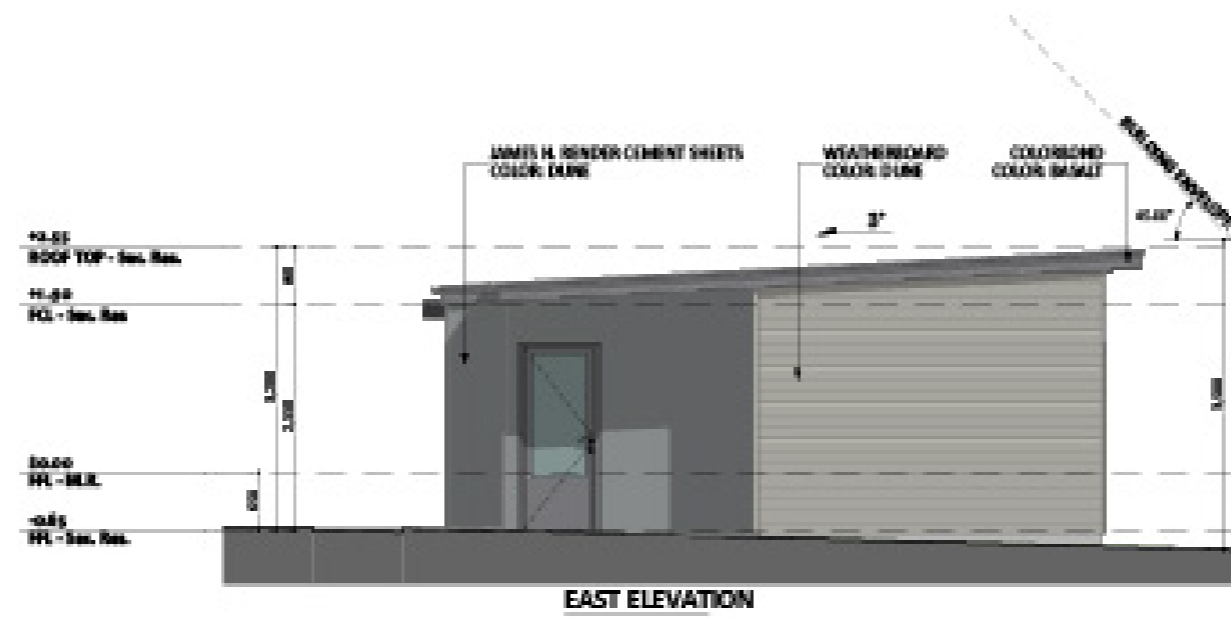

320

ACT Building Lic: 2012767

**CANBERRA**  
**GRANNY FLAT**  
**BUILDERS**

Gutters  
Colour: Basalt

Uncovered Pergola

Colourbond roof  
Colour: Basalt

Weatherboard  
Colour: Dune

James Hardie Cement Sheets  
Colour: Dune

An elevation is the height of the structure from ground level to the height of the roof.

An elevation is the height of the structure from ground level to the height of the roof.

 **CANBERRA  
GRANNY FLAT  
BUILDERS**