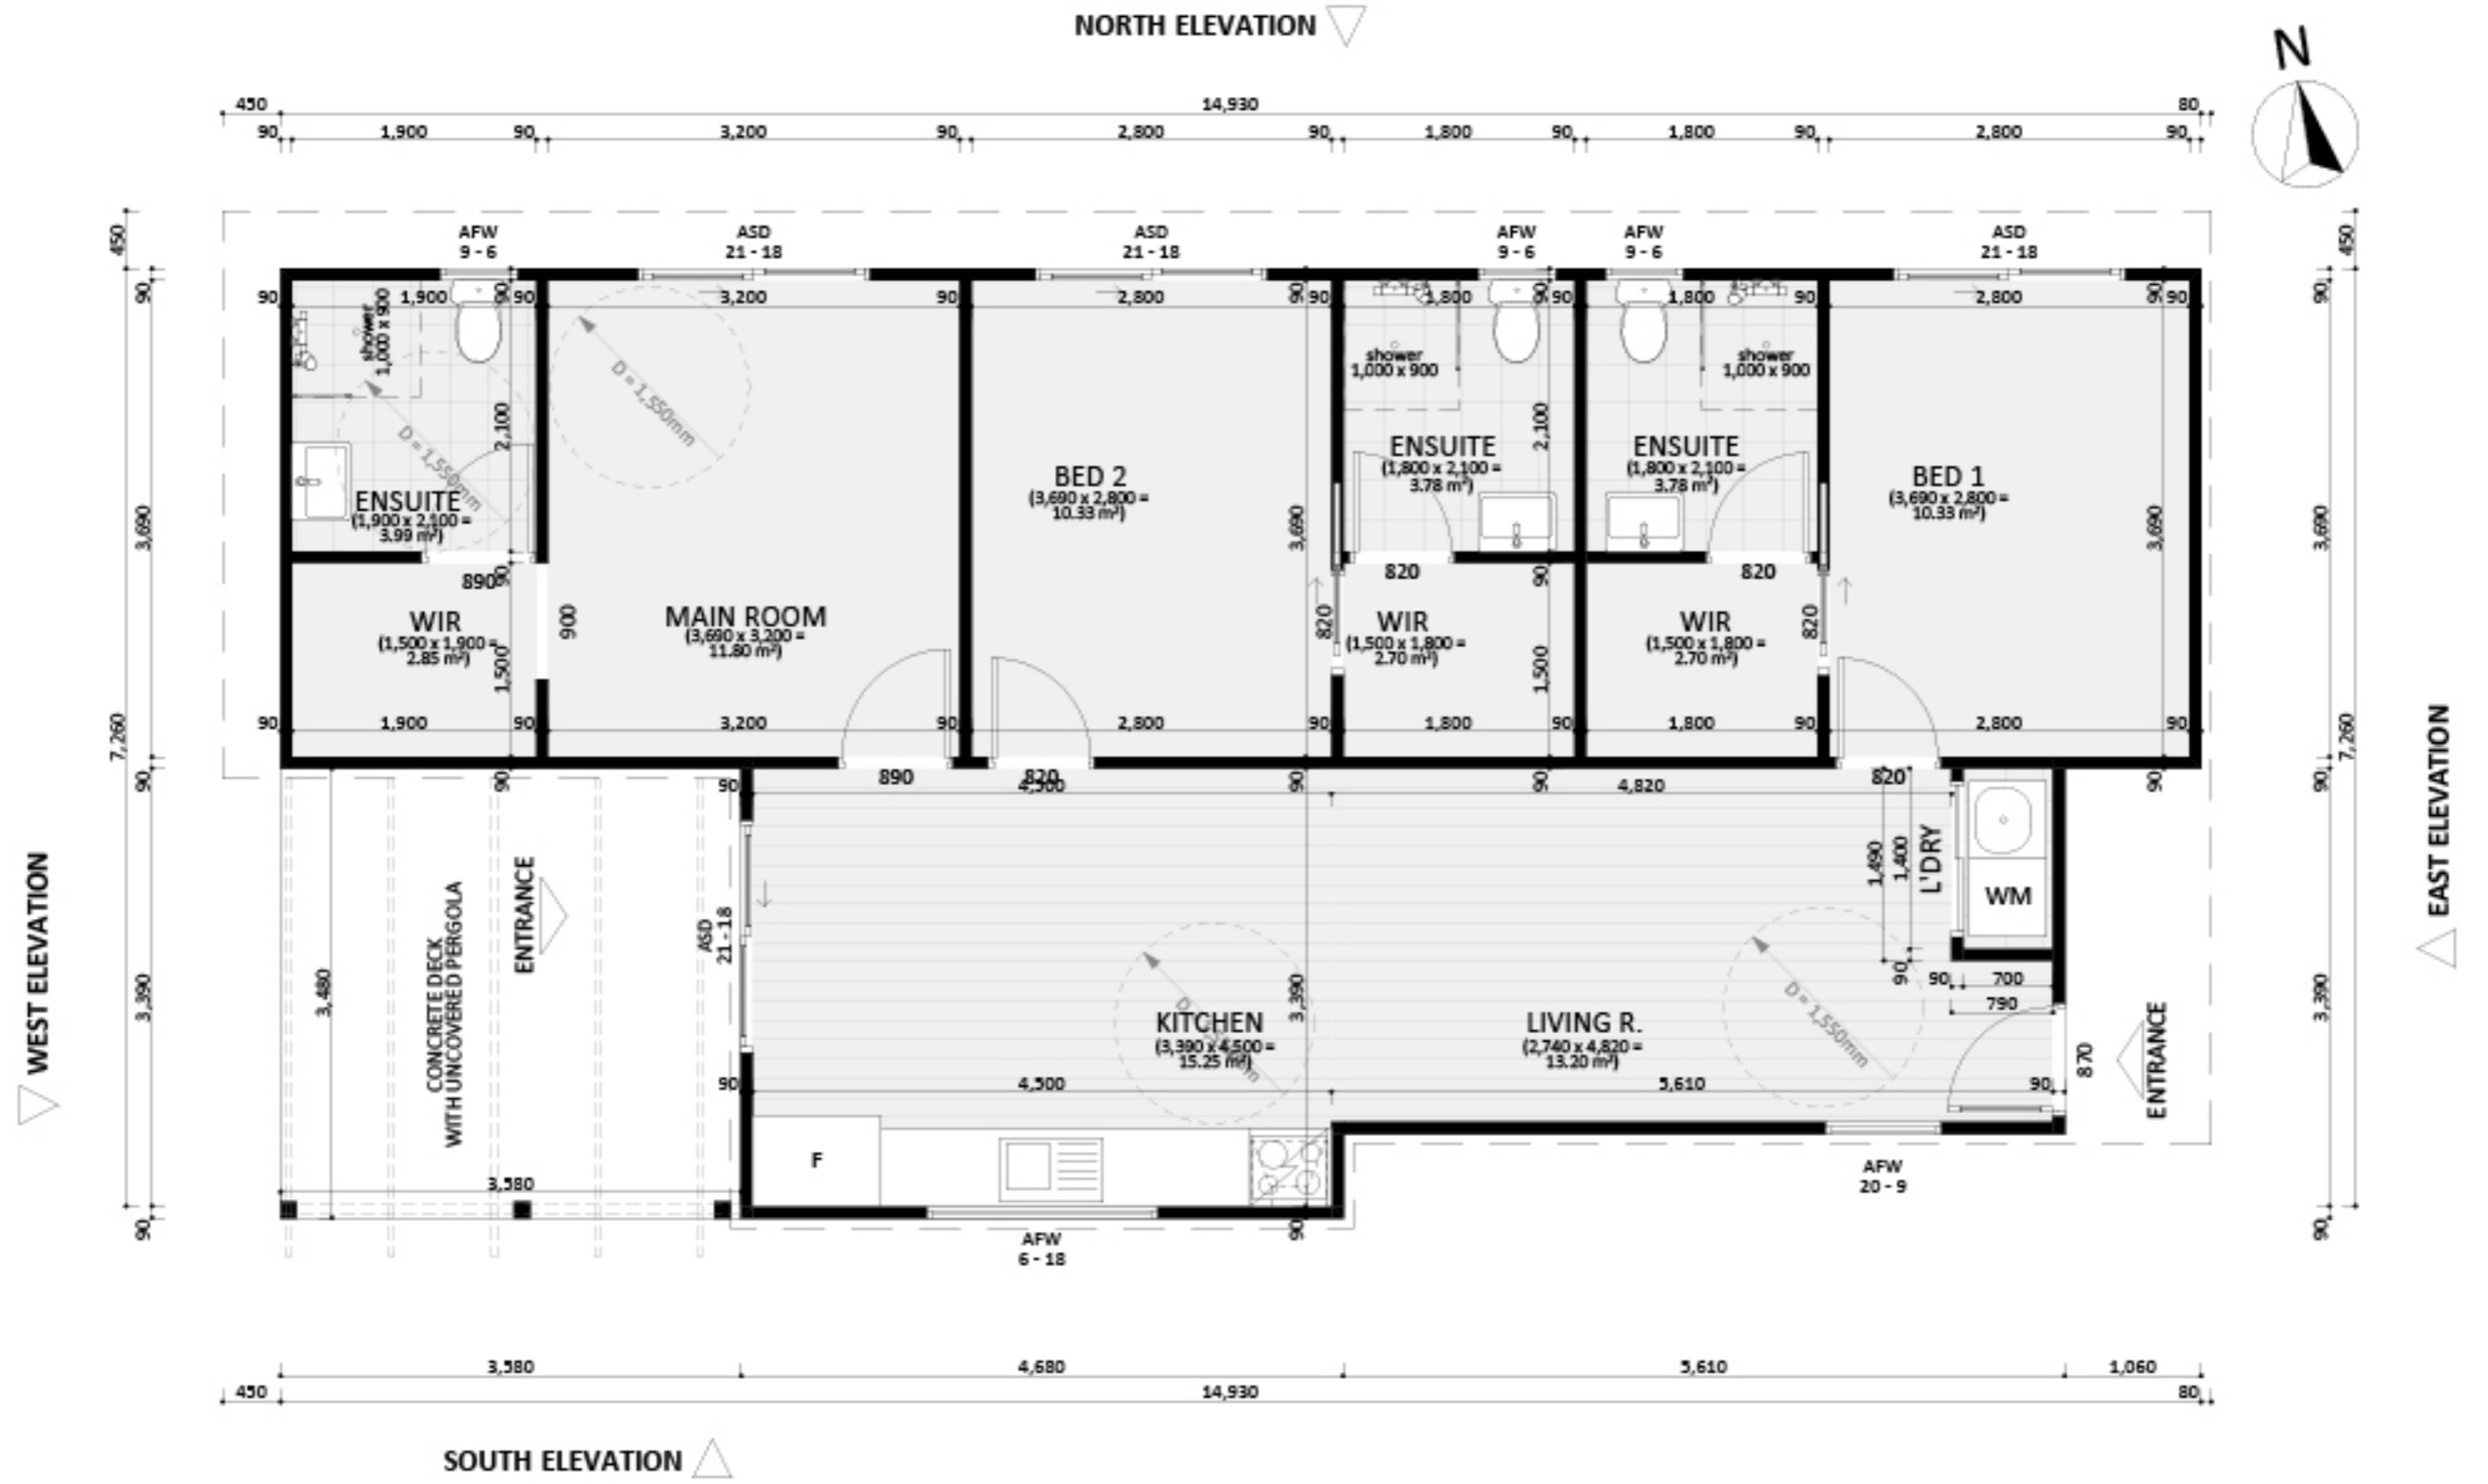

320

ACT Building Lic: 2012767

**CANBERRA**  
**GRANNY FLAT**  
**BUILDERS**

Gutters  
Colour: Basalt

Uncovered Pergola

Colourbond roof  
Colour: Basalt

Weatherboard  
Colour: Dune

James Hardie Cement Sheets  
Colour: Dune

An elevation is the height of the structure from ground level to the height of the roof.

An elevation is the height of the structure from ground level to the height of the roof.

 **CANBERRA  
GRANNY FLAT  
BUILDERS**