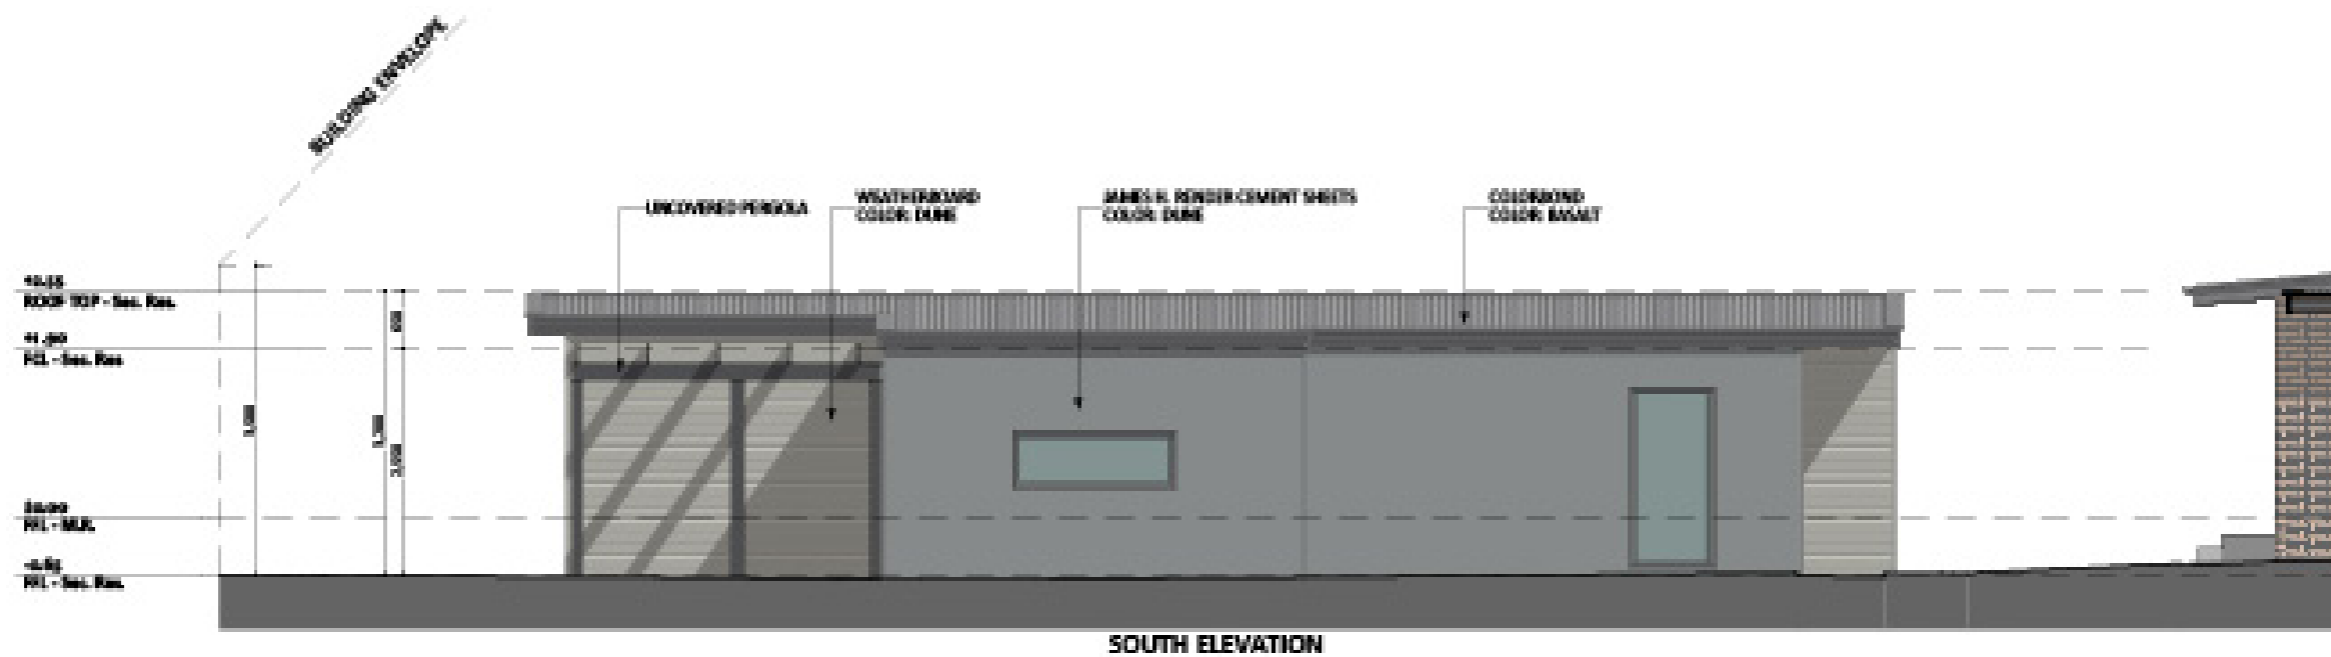

320

ACT Building Lic: 2012767

**CANBERRA**  
**GRANNY FLAT**  
**BUILDERS**

Gutters  
Colour: Basalt

Uncovered Pergola

Colourbond roof  
Colour: Basalt

Weatherboard  
Colour: Dune

James Hardie Cement Sheets  
Colour: Dune

An elevation is the height of the structure from ground level to the height of the roof.

An elevation is the height of the structure from ground level to the height of the roof.

 **CANBERRA  
GRANNY FLAT  
BUILDERS**