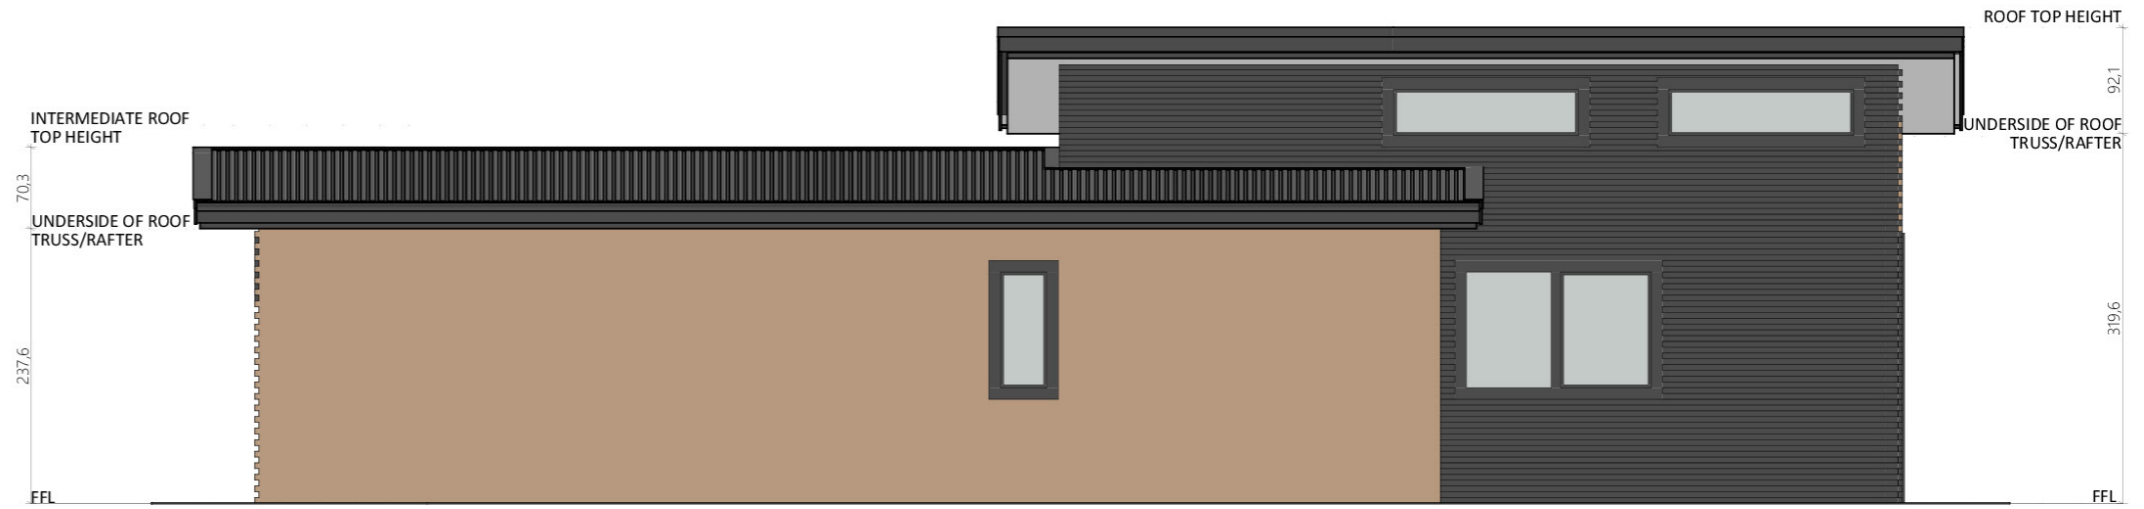

296

ACT Building Lic: 2012767

CANBERRA
GRANNY FLAT
BUILDERS

An elevation is the height of the structure from ground level to the height of the roof.

SOUTH - EAST ELEVATION

NORTH - EAST ELEVATION

An elevation is the height of the structure from ground level to the height of the roof.

NORTH - WEST ELEVATION

SOUTH - WEST ELEVATION

 **CANBERRA
GRANNY FLAT
BUILDERS**

canberragrannyflatbuilders.com.au

 info@cgfb.com.au

 1300 979 658

ACT Building Lic: 2012767