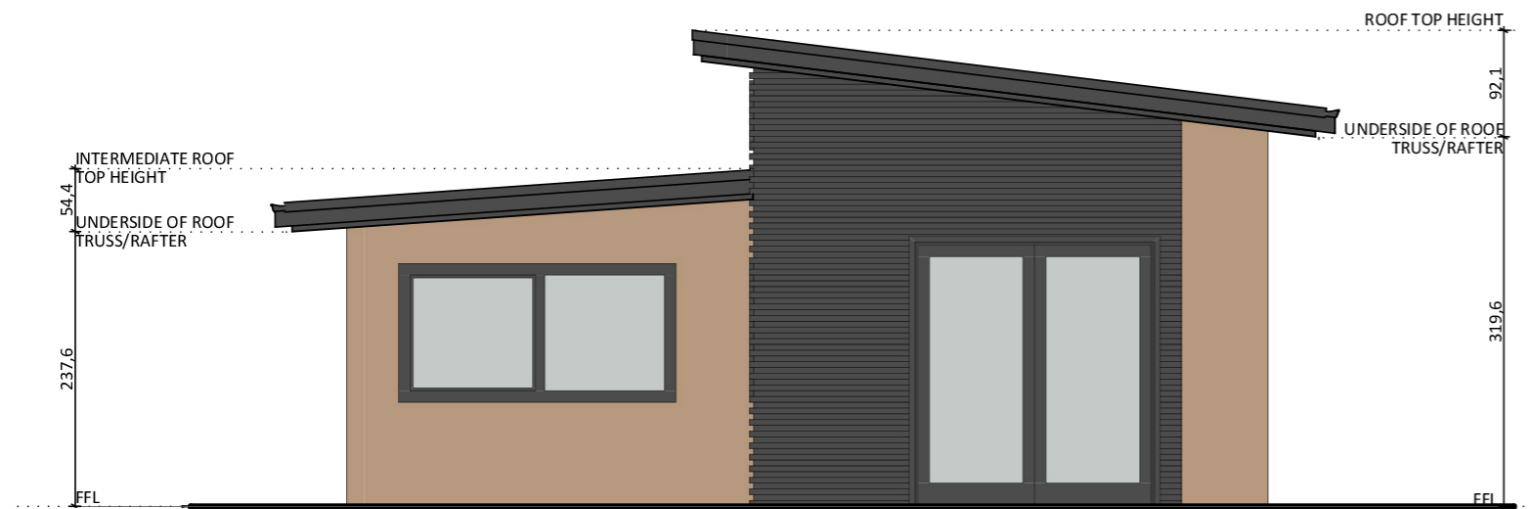

296

ACT Building Lic: 2012767

CANBERRA
GRANNY FLAT
BUILDERS

An elevation is the height of the structure from ground level to the height of the roof.

SOUTH - EAST ELEVATION

NORTH - EAST ELEVATION

An elevation is the height of the structure from ground level to the height of the roof.

NORTH - WEST ELEVATION

SOUTH - WEST ELEVATION

 **CANBERRA
GRANNY FLAT
BUILDERS**

canberragrannyflatbuilders.com.au

 info@cgfb.com.au

 1300 979 658

ACT Building Lic: 2012767