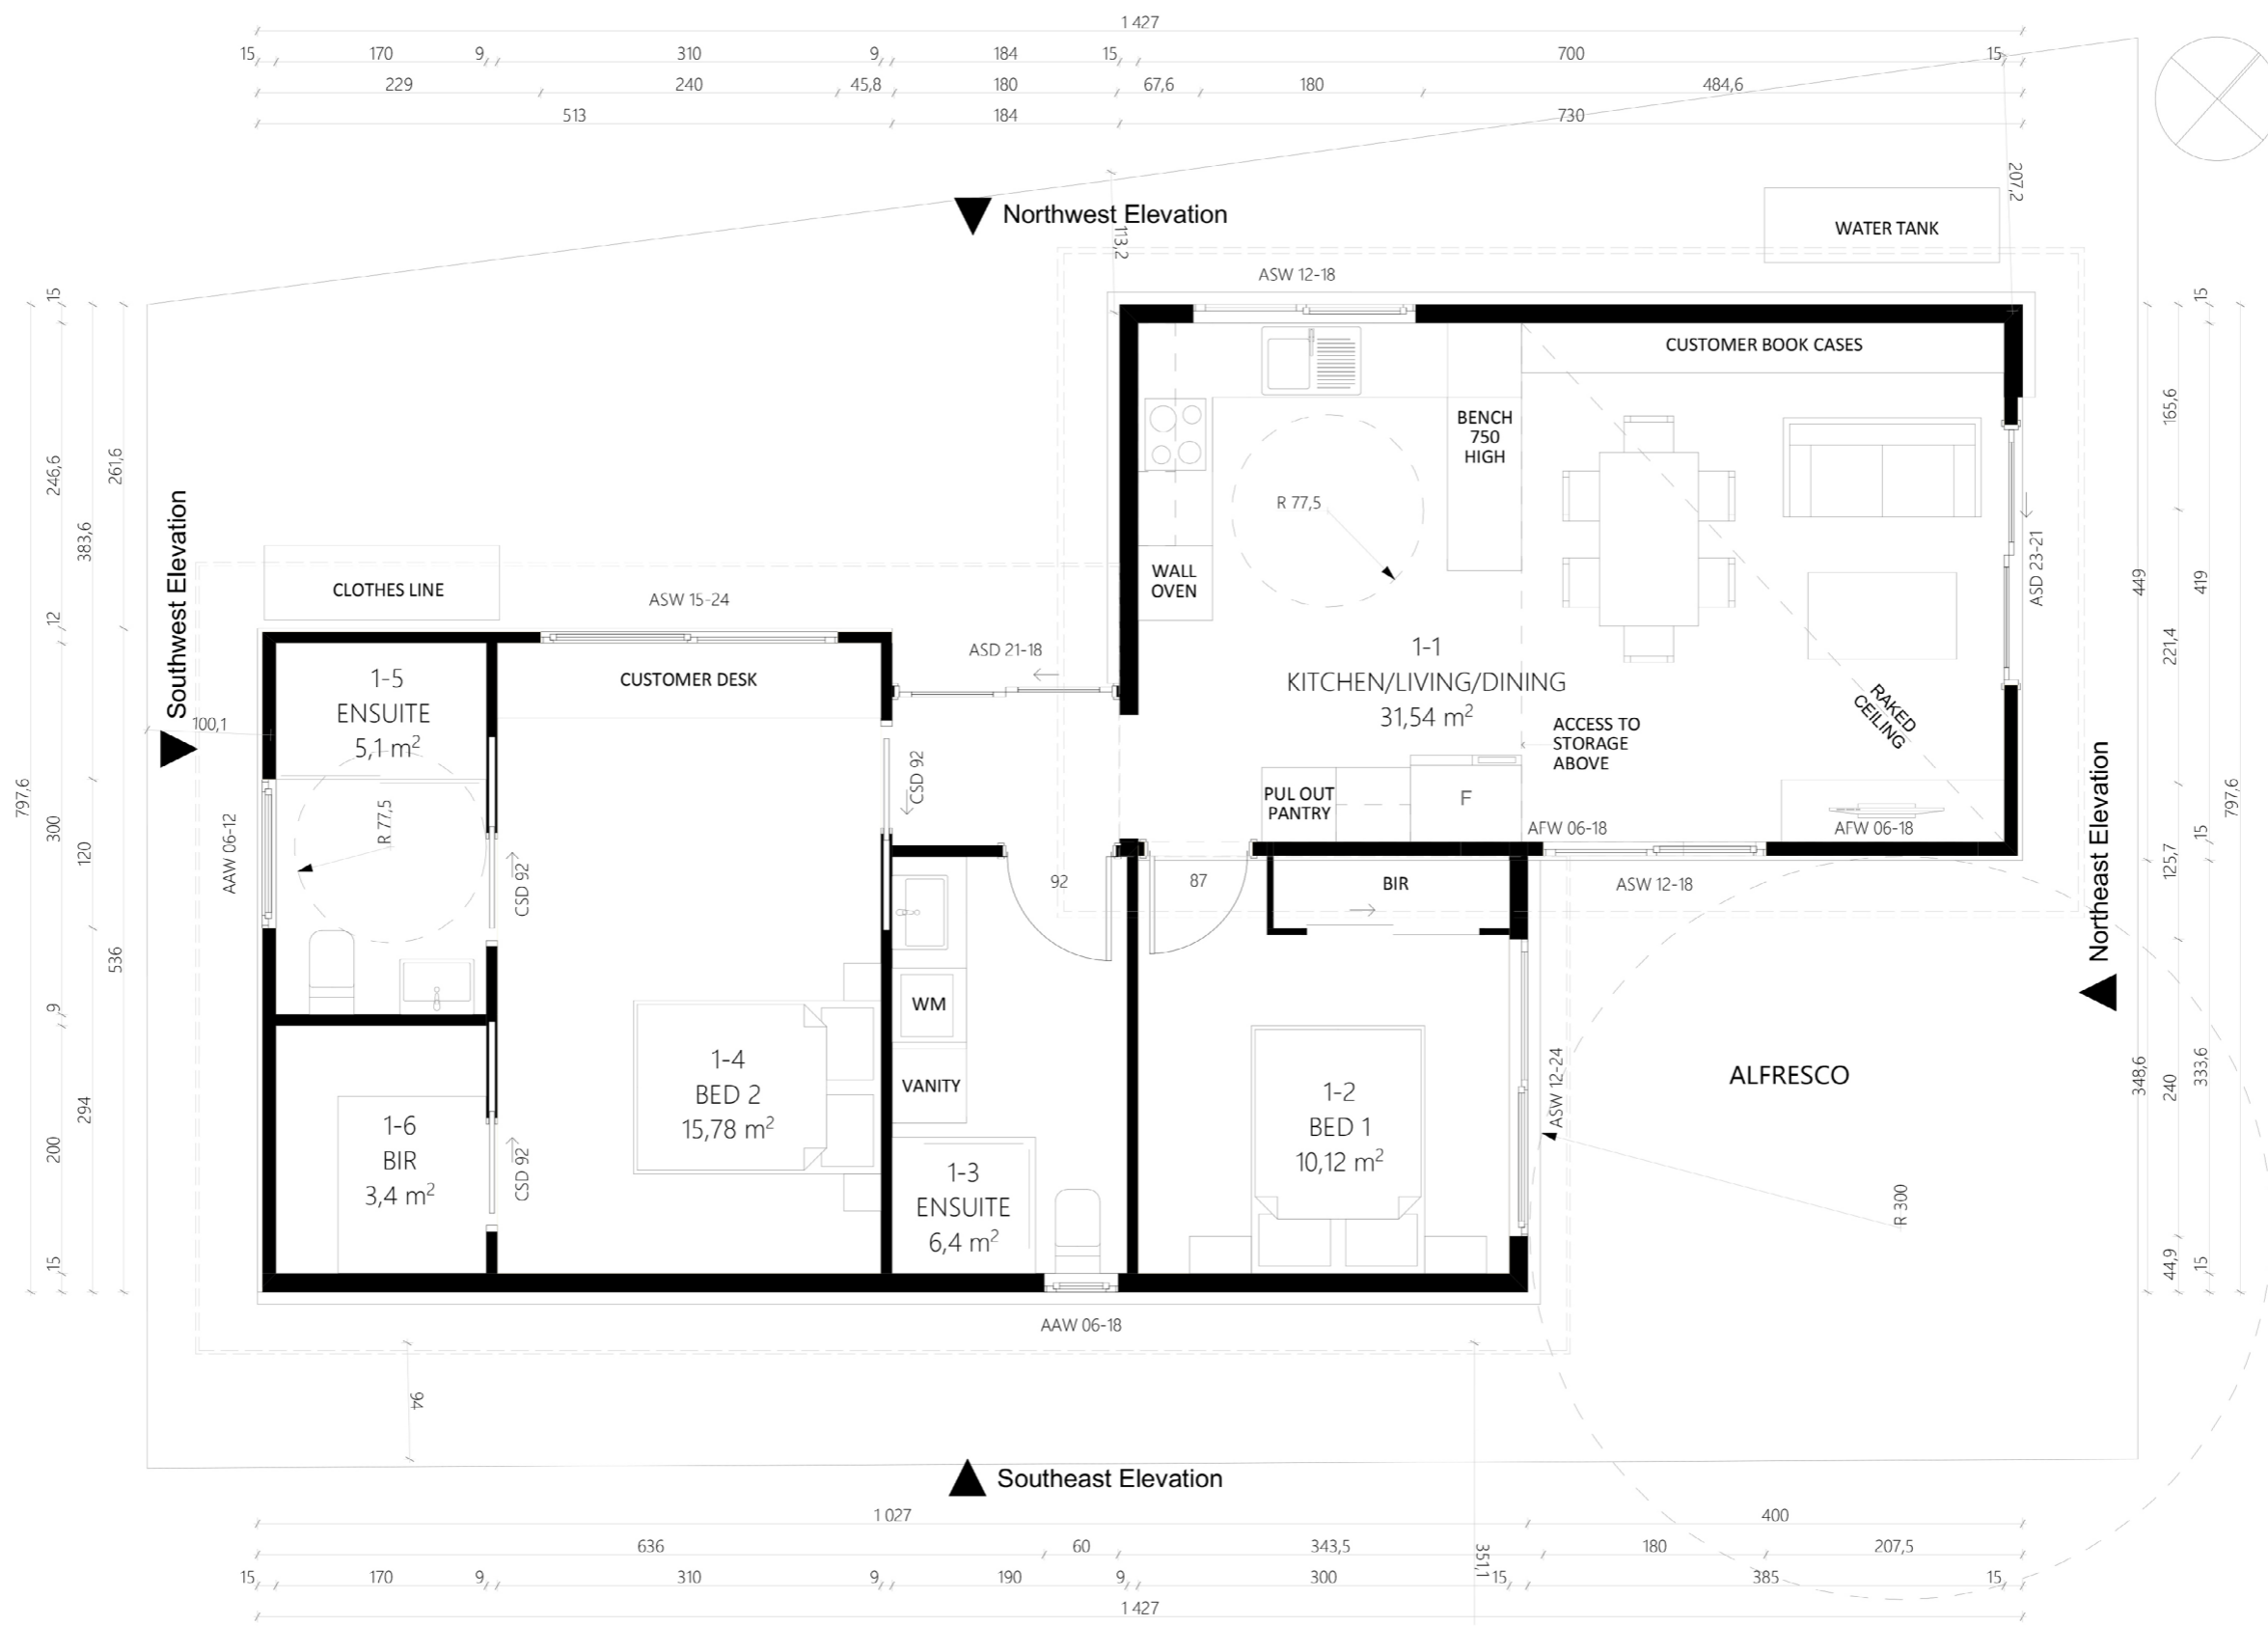

296

ACT Building Lic: 2012767

CANBERRA
GRANNY FLAT
BUILDERS

An elevation is the height of the structure from ground level to the height of the roof.

SOUTH - EAST ELEVATION

NORTH - EAST ELEVATION

An elevation is the height of the structure from ground level to the height of the roof.

NORTH - WEST ELEVATION

SOUTH - WEST ELEVATION

 **CANBERRA
GRANNY FLAT
BUILDERS**

canberragrannyflatbuilders.com.au

 info@cgfb.com.au

 1300 979 658

ACT Building Lic: 2012767