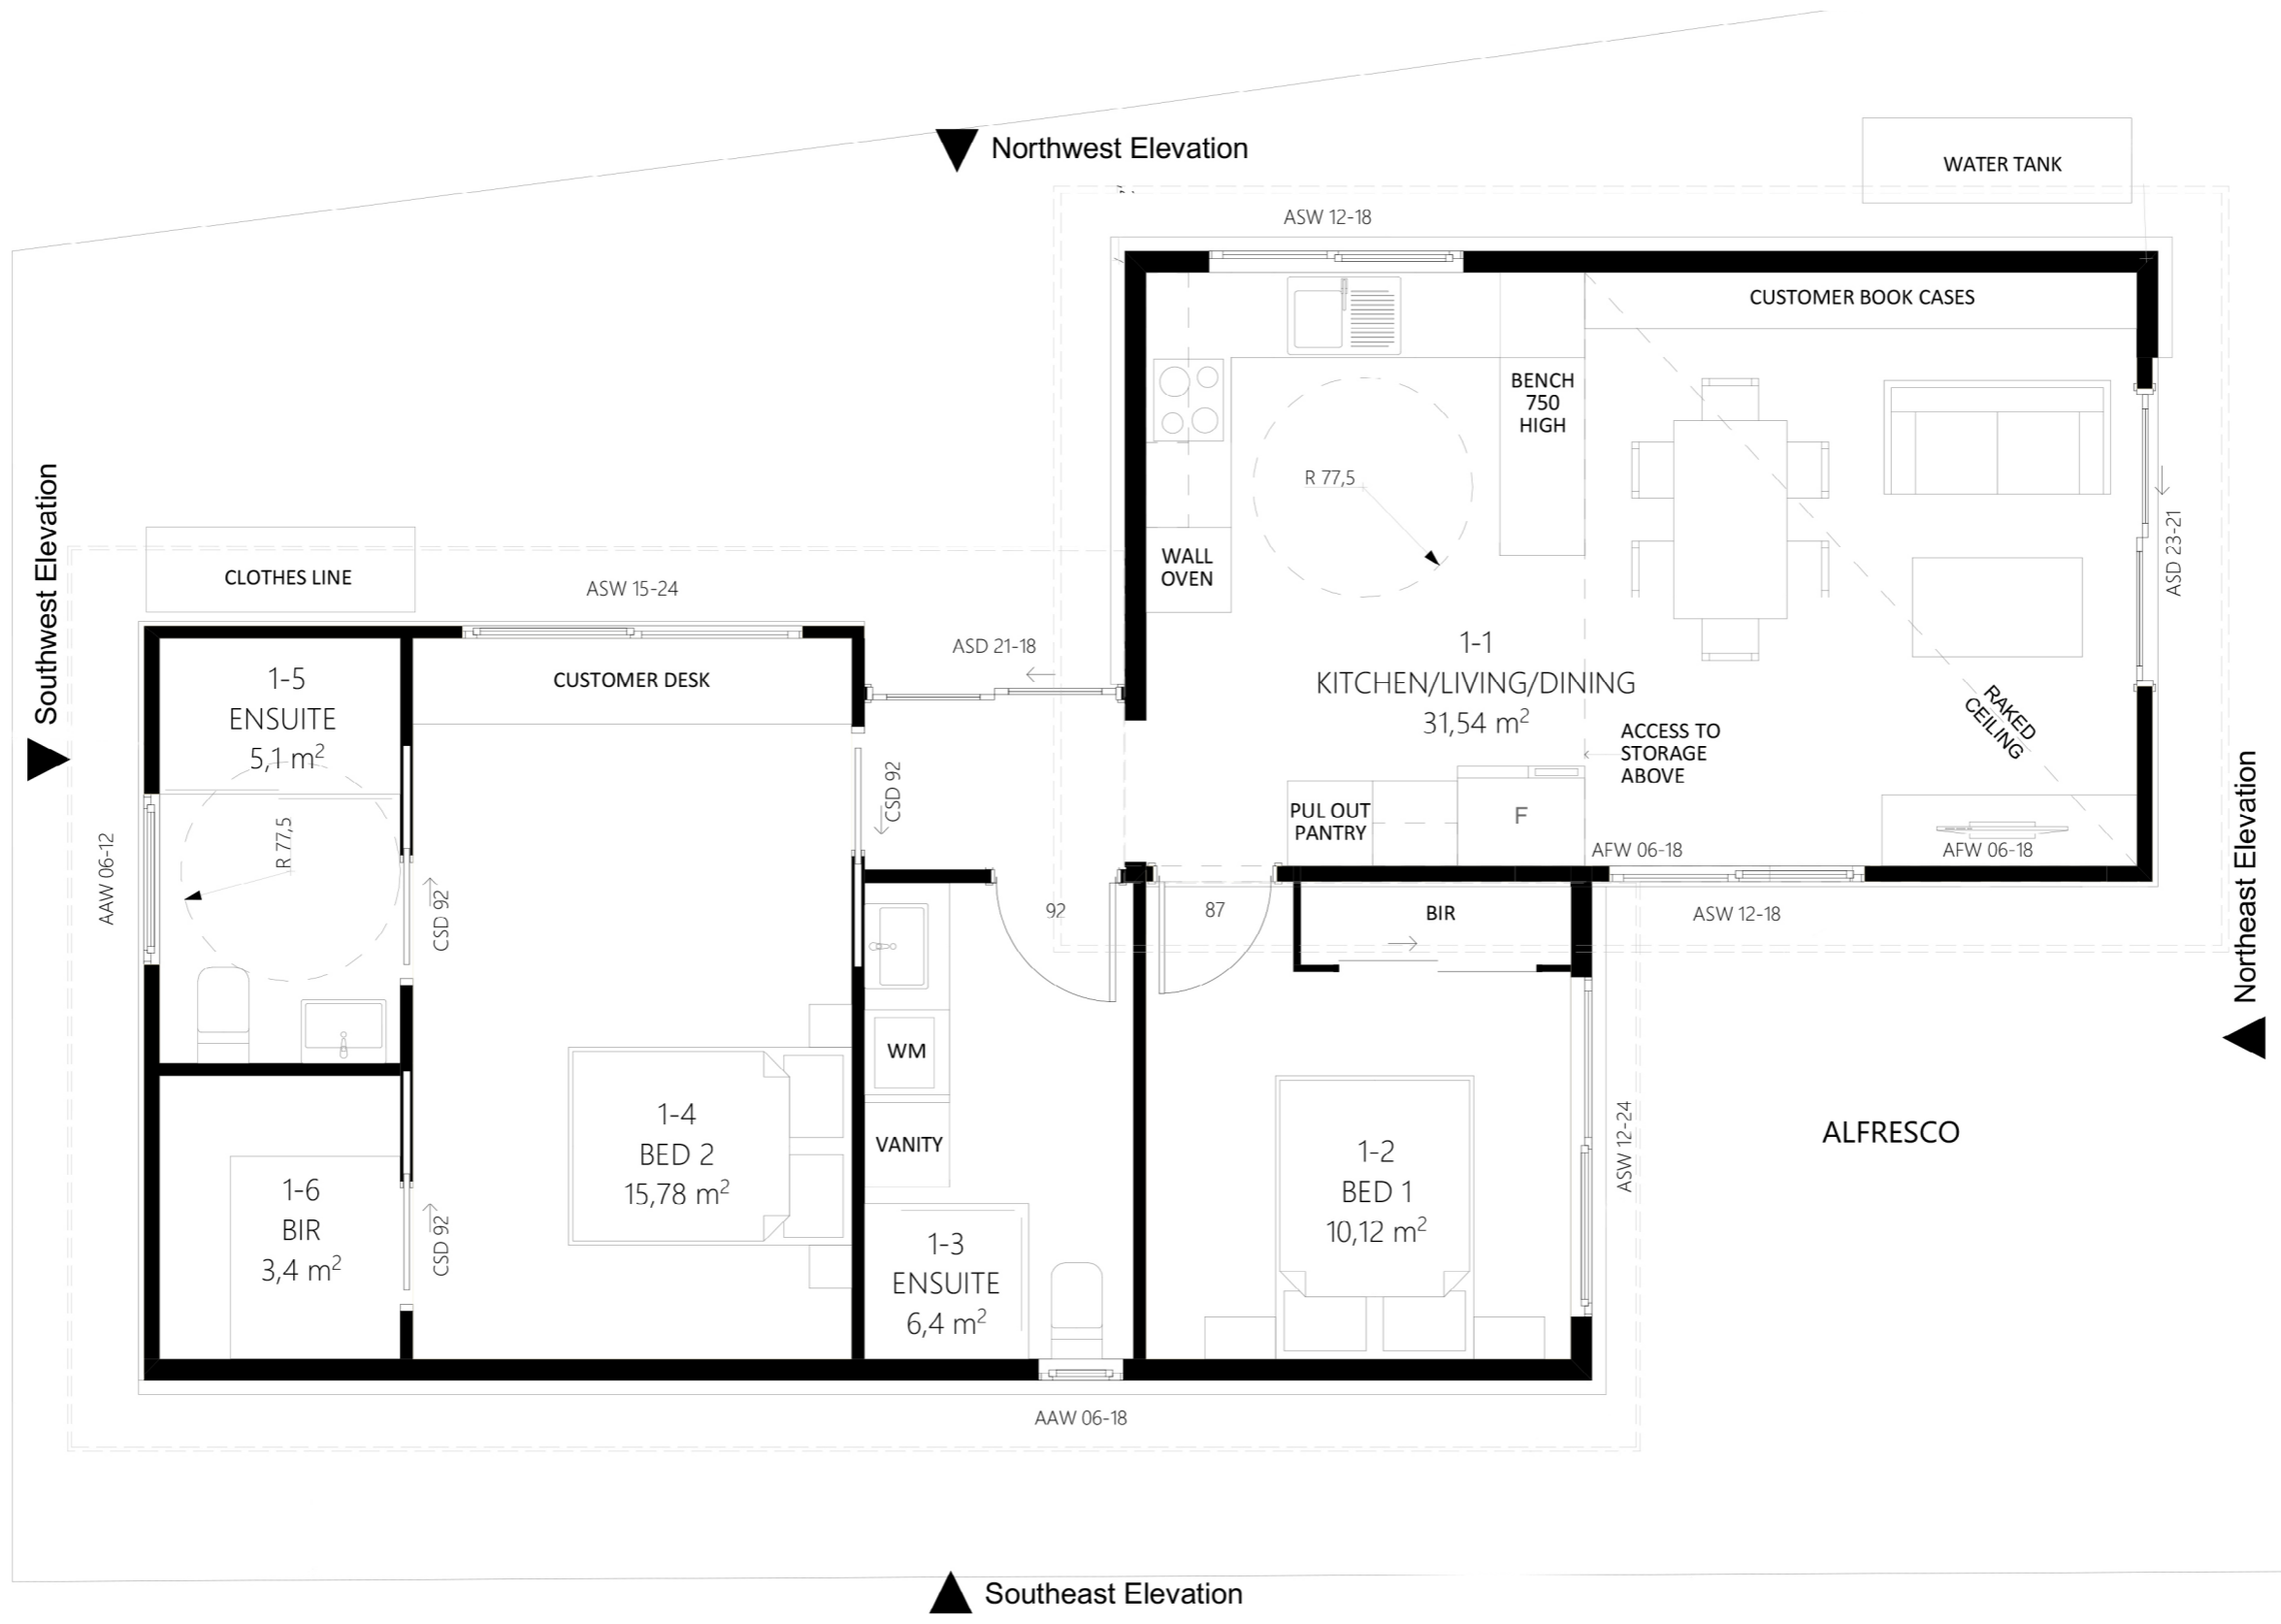

296

ACT Building Lic: 2012767

CANBERRA
GRANNY FLAT
BUILDERS

An elevation is the height of the structure from ground level to the height of the roof.

SOUTH - EAST ELEVATION

NORTH - EAST ELEVATION

An elevation is the height of the structure from ground level to the height of the roof.

NORTH - WEST ELEVATION

SOUTH - WEST ELEVATION

 **CANBERRA
GRANNY FLAT
BUILDERS**

canberragrannyflatbuilders.com.au

 info@cgfb.com.au

 1300 979 658

ACT Building Lic: 2012767