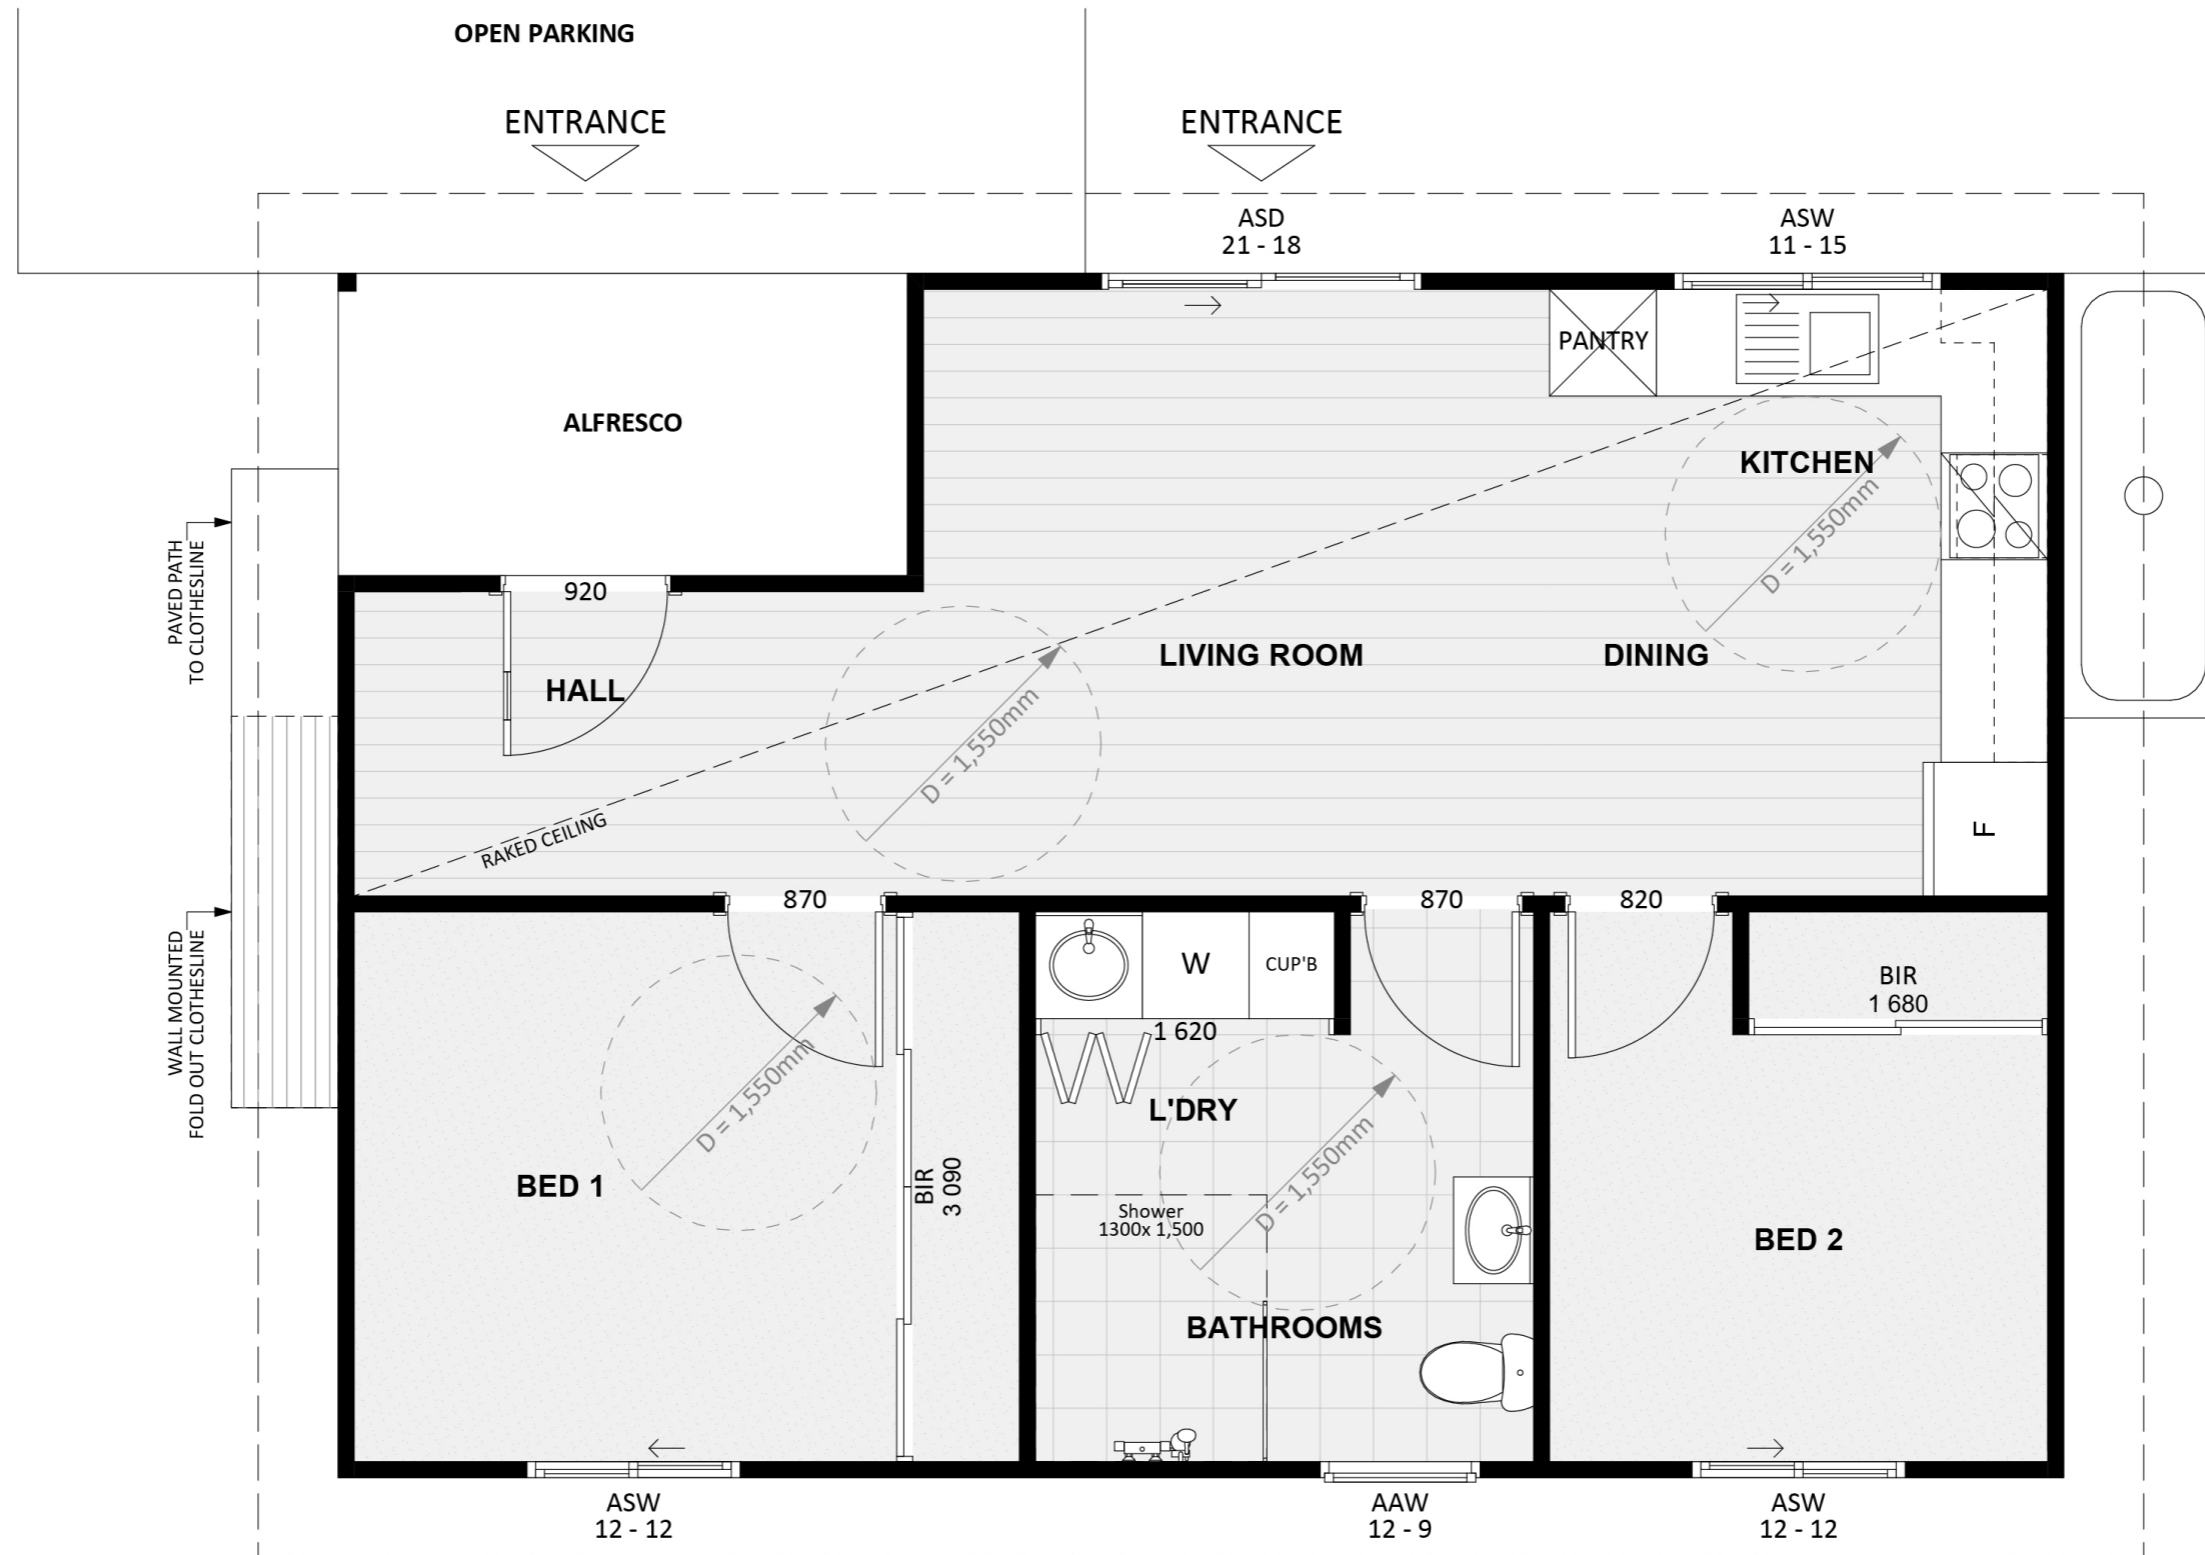

267

ACT Building Lic: 2672767

**CANBERRA**  
**GRANNY FLAT**  
**BUILDERS**

Easylap Panels  
Colour: Shale Grey

Colorbond Roof Covering  
Colour: Ironstone

Aluminium Windows and Doors  
Colour: Ironstone

Painted Timber Post  
Colour: Ironstone

An elevation is the height of the structure from ground level to the height of the roof.

An elevation is the height of the structure from ground level to the height of the roof.

 **CANBERRA  
GRANNY FLAT  
BUILDERS**