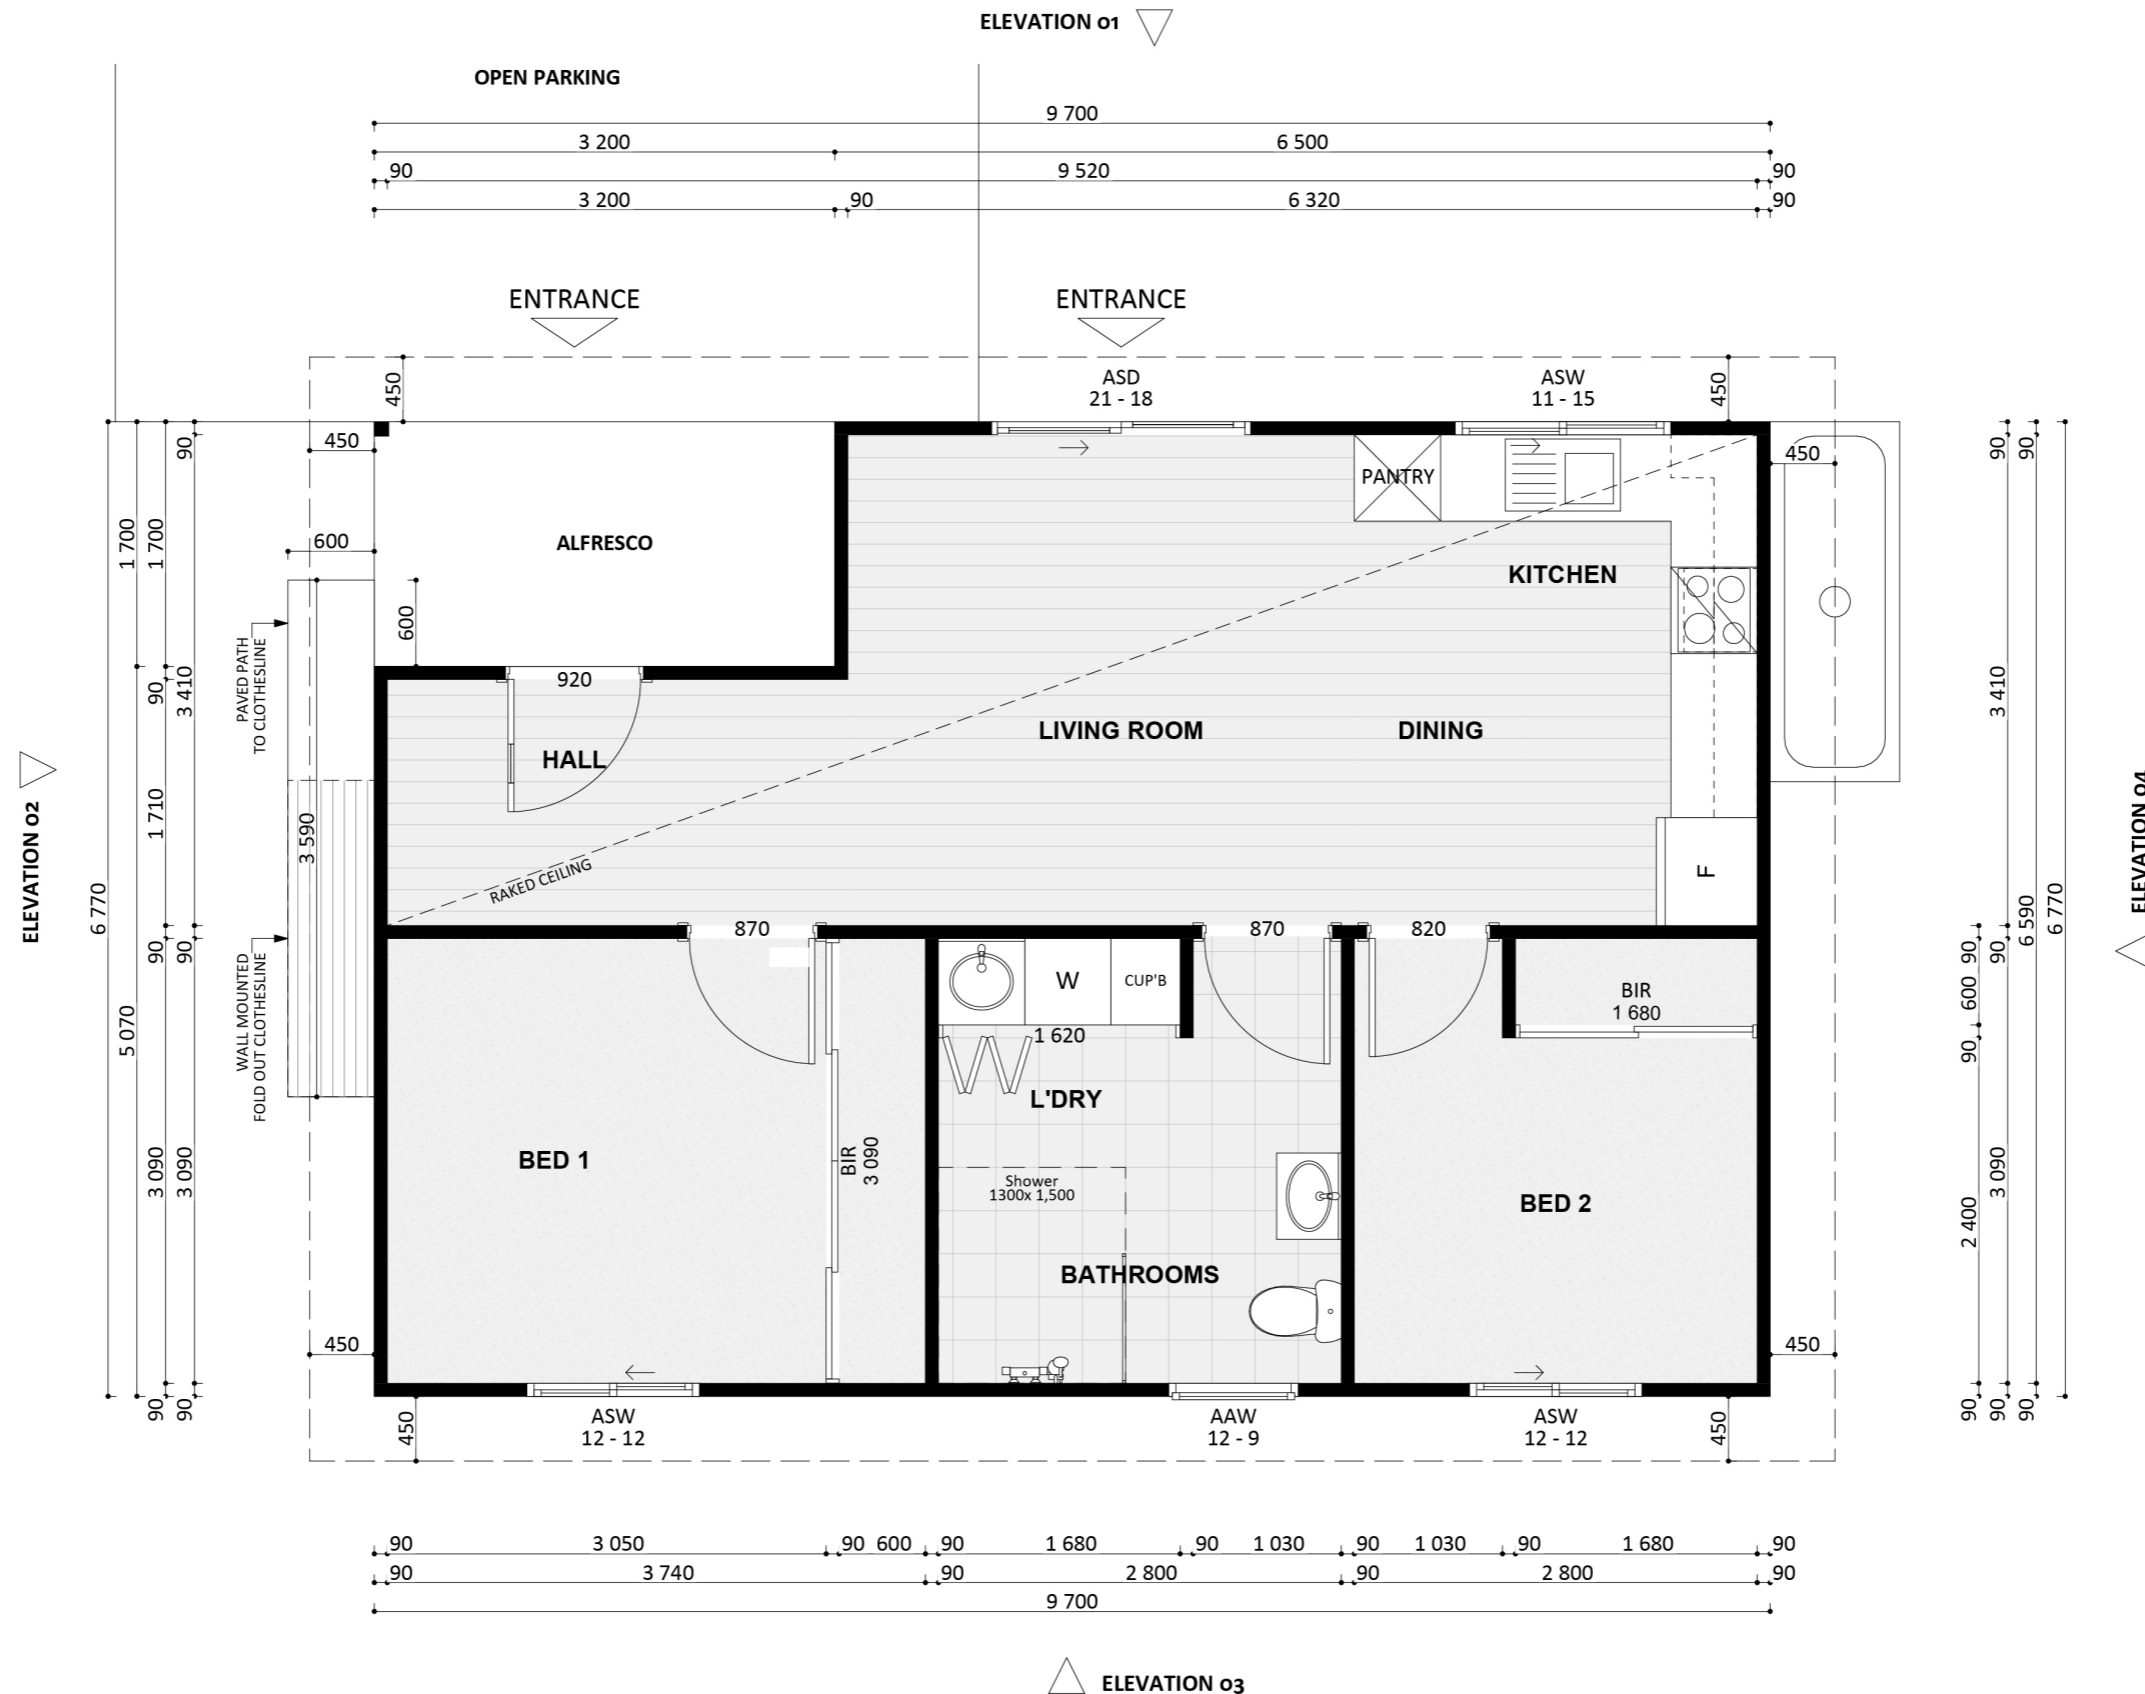

267

ACT Building Lic: 2672767

**CANBERRA**  
**GRANNY FLAT**  
**BUILDERS**

Easylap Panels  
Colour: Shale Grey

Colorbond Roof Covering  
Colour: Ironstone

Aluminium Windows and Doors  
Colour: Ironstone

Painted Timber Post  
Colour: Ironstone

An elevation is the height of the structure from ground level to the height of the roof.

An elevation is the height of the structure from ground level to the height of the roof.

 **CANBERRA  
GRANNY FLAT  
BUILDERS**