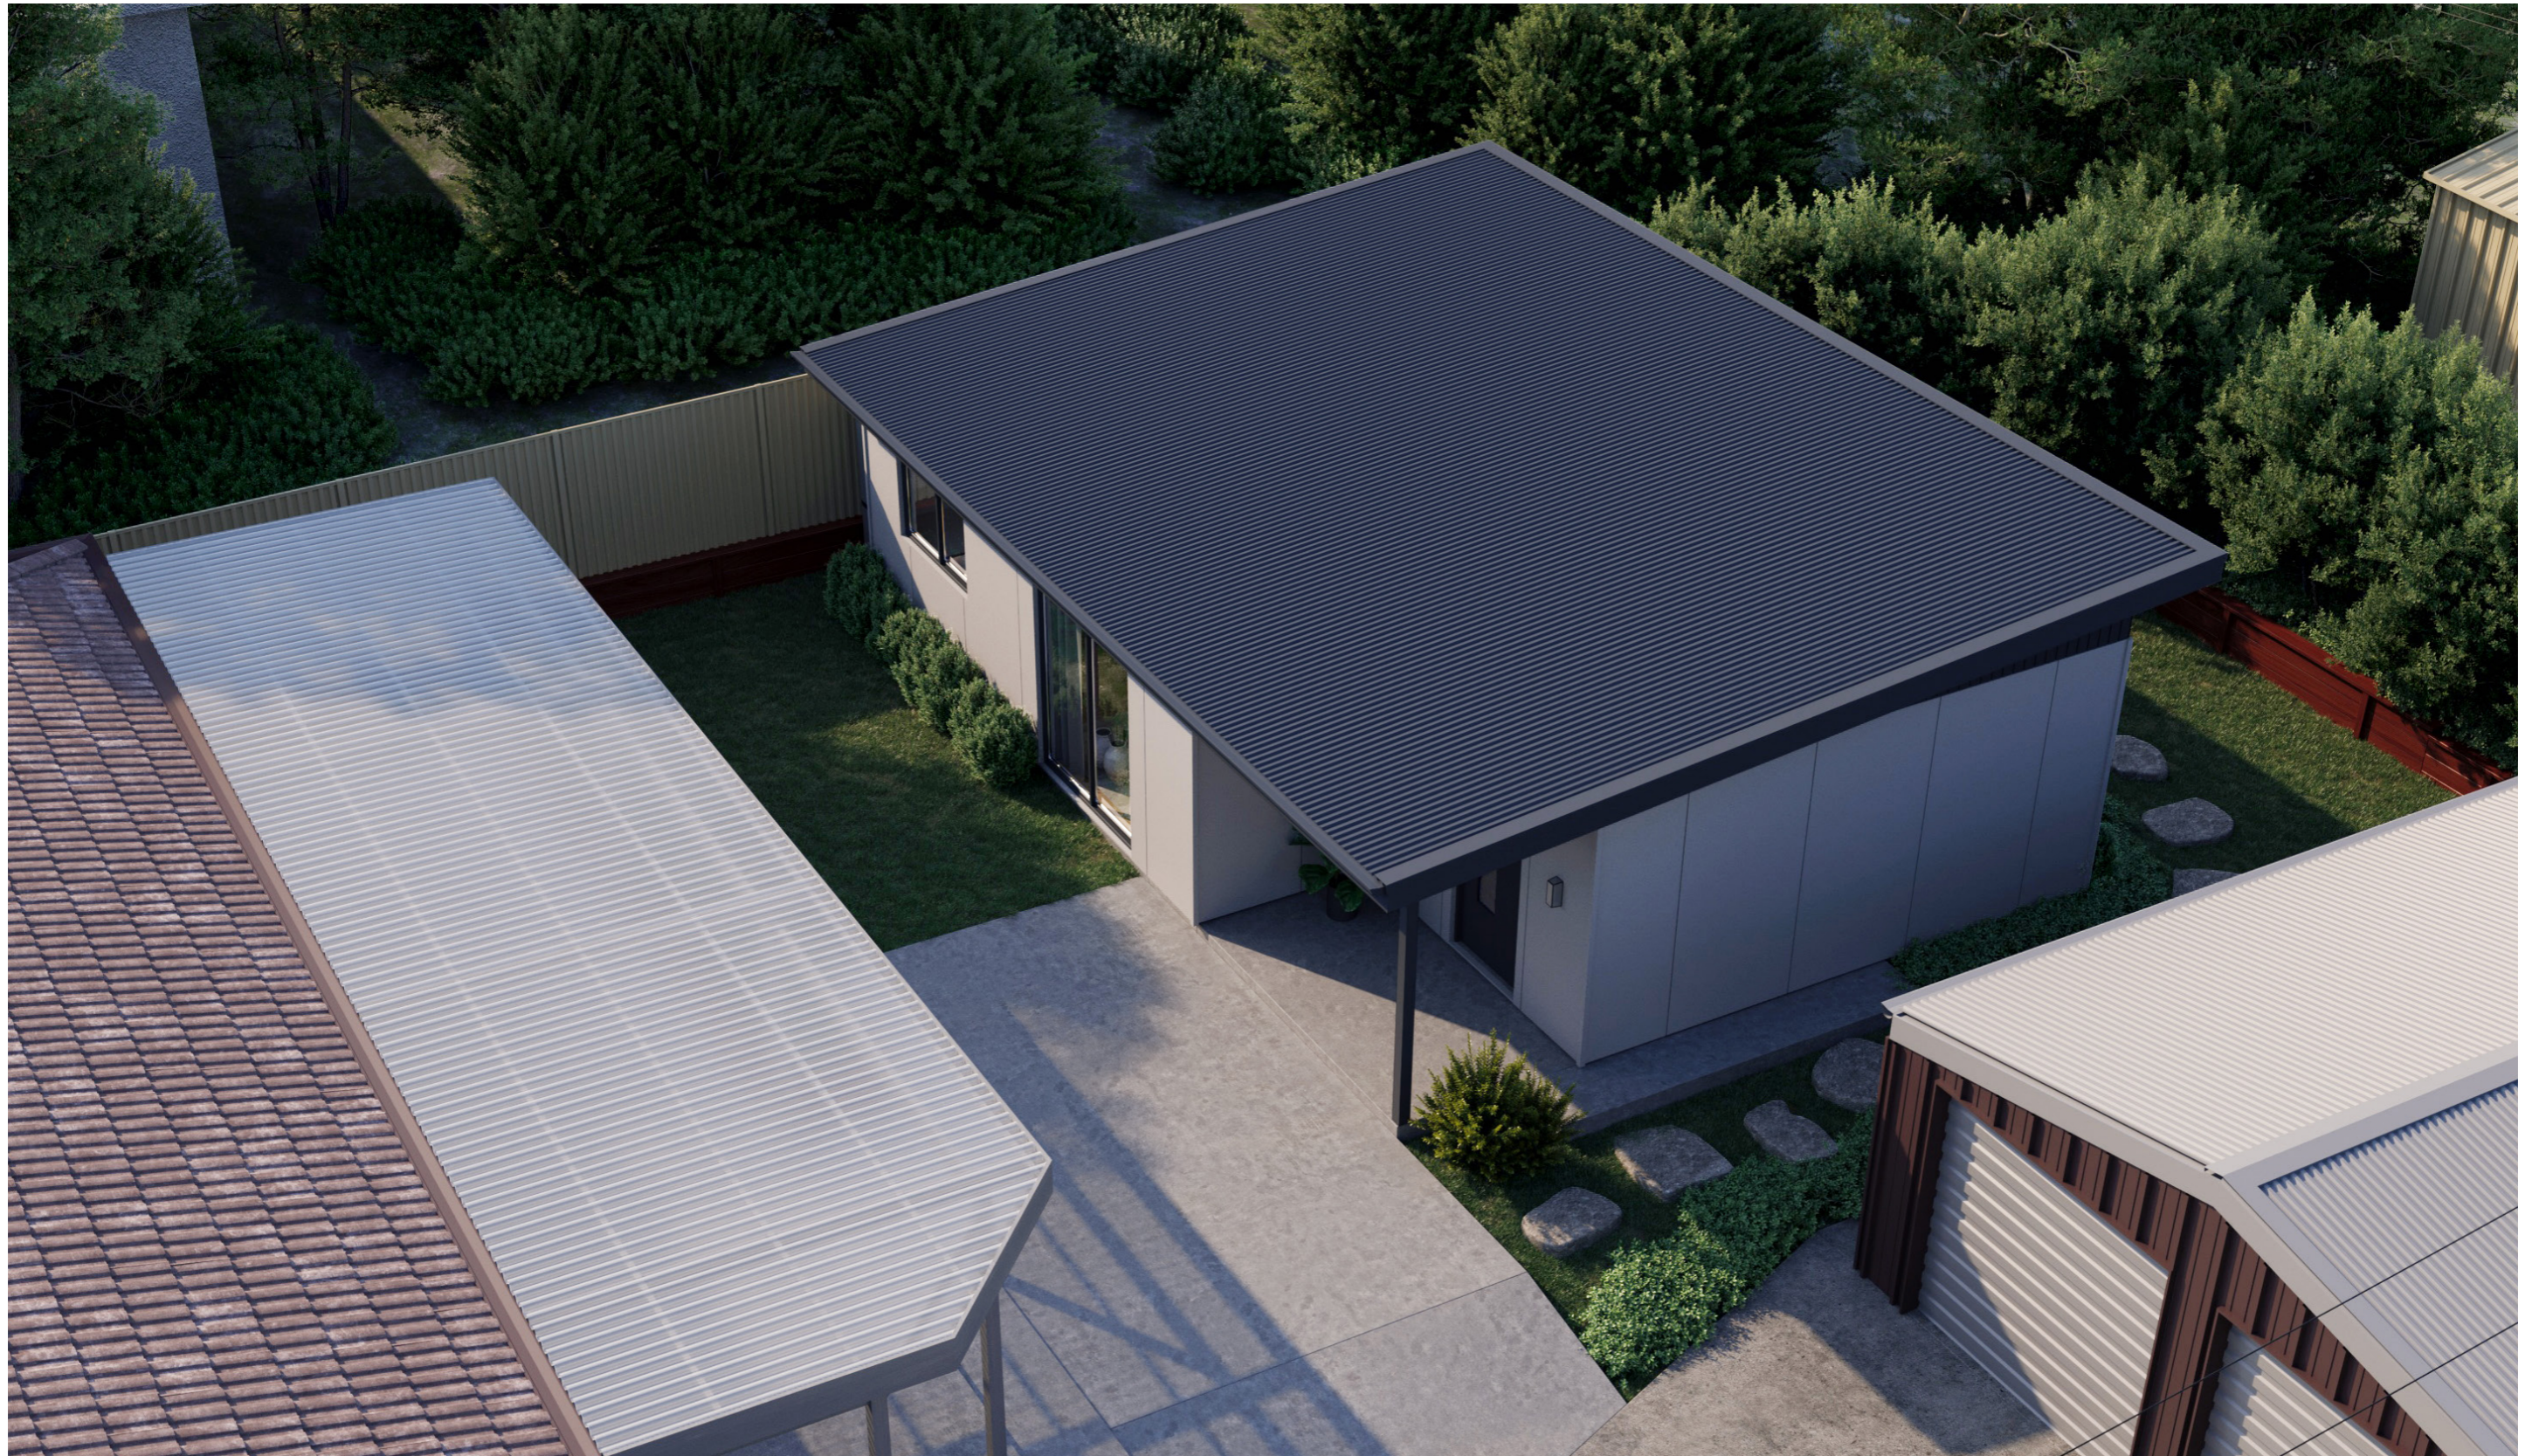

267

ACT Building Lic: 2672767

**CANBERRA**  
**GRANNY FLAT**  
**BUILDERS**

Easylap Panels  
Colour: Shale Grey

Colorbond Roof Covering  
Colour: Ironstone

Aluminium Windows and Doors  
Colour: Ironstone

Painted Timber Post  
Colour: Ironstone

An elevation is the height of the structure from ground level to the height of the roof.

An elevation is the height of the structure from ground level to the height of the roof.

 **CANBERRA  
GRANNY FLAT  
BUILDERS**