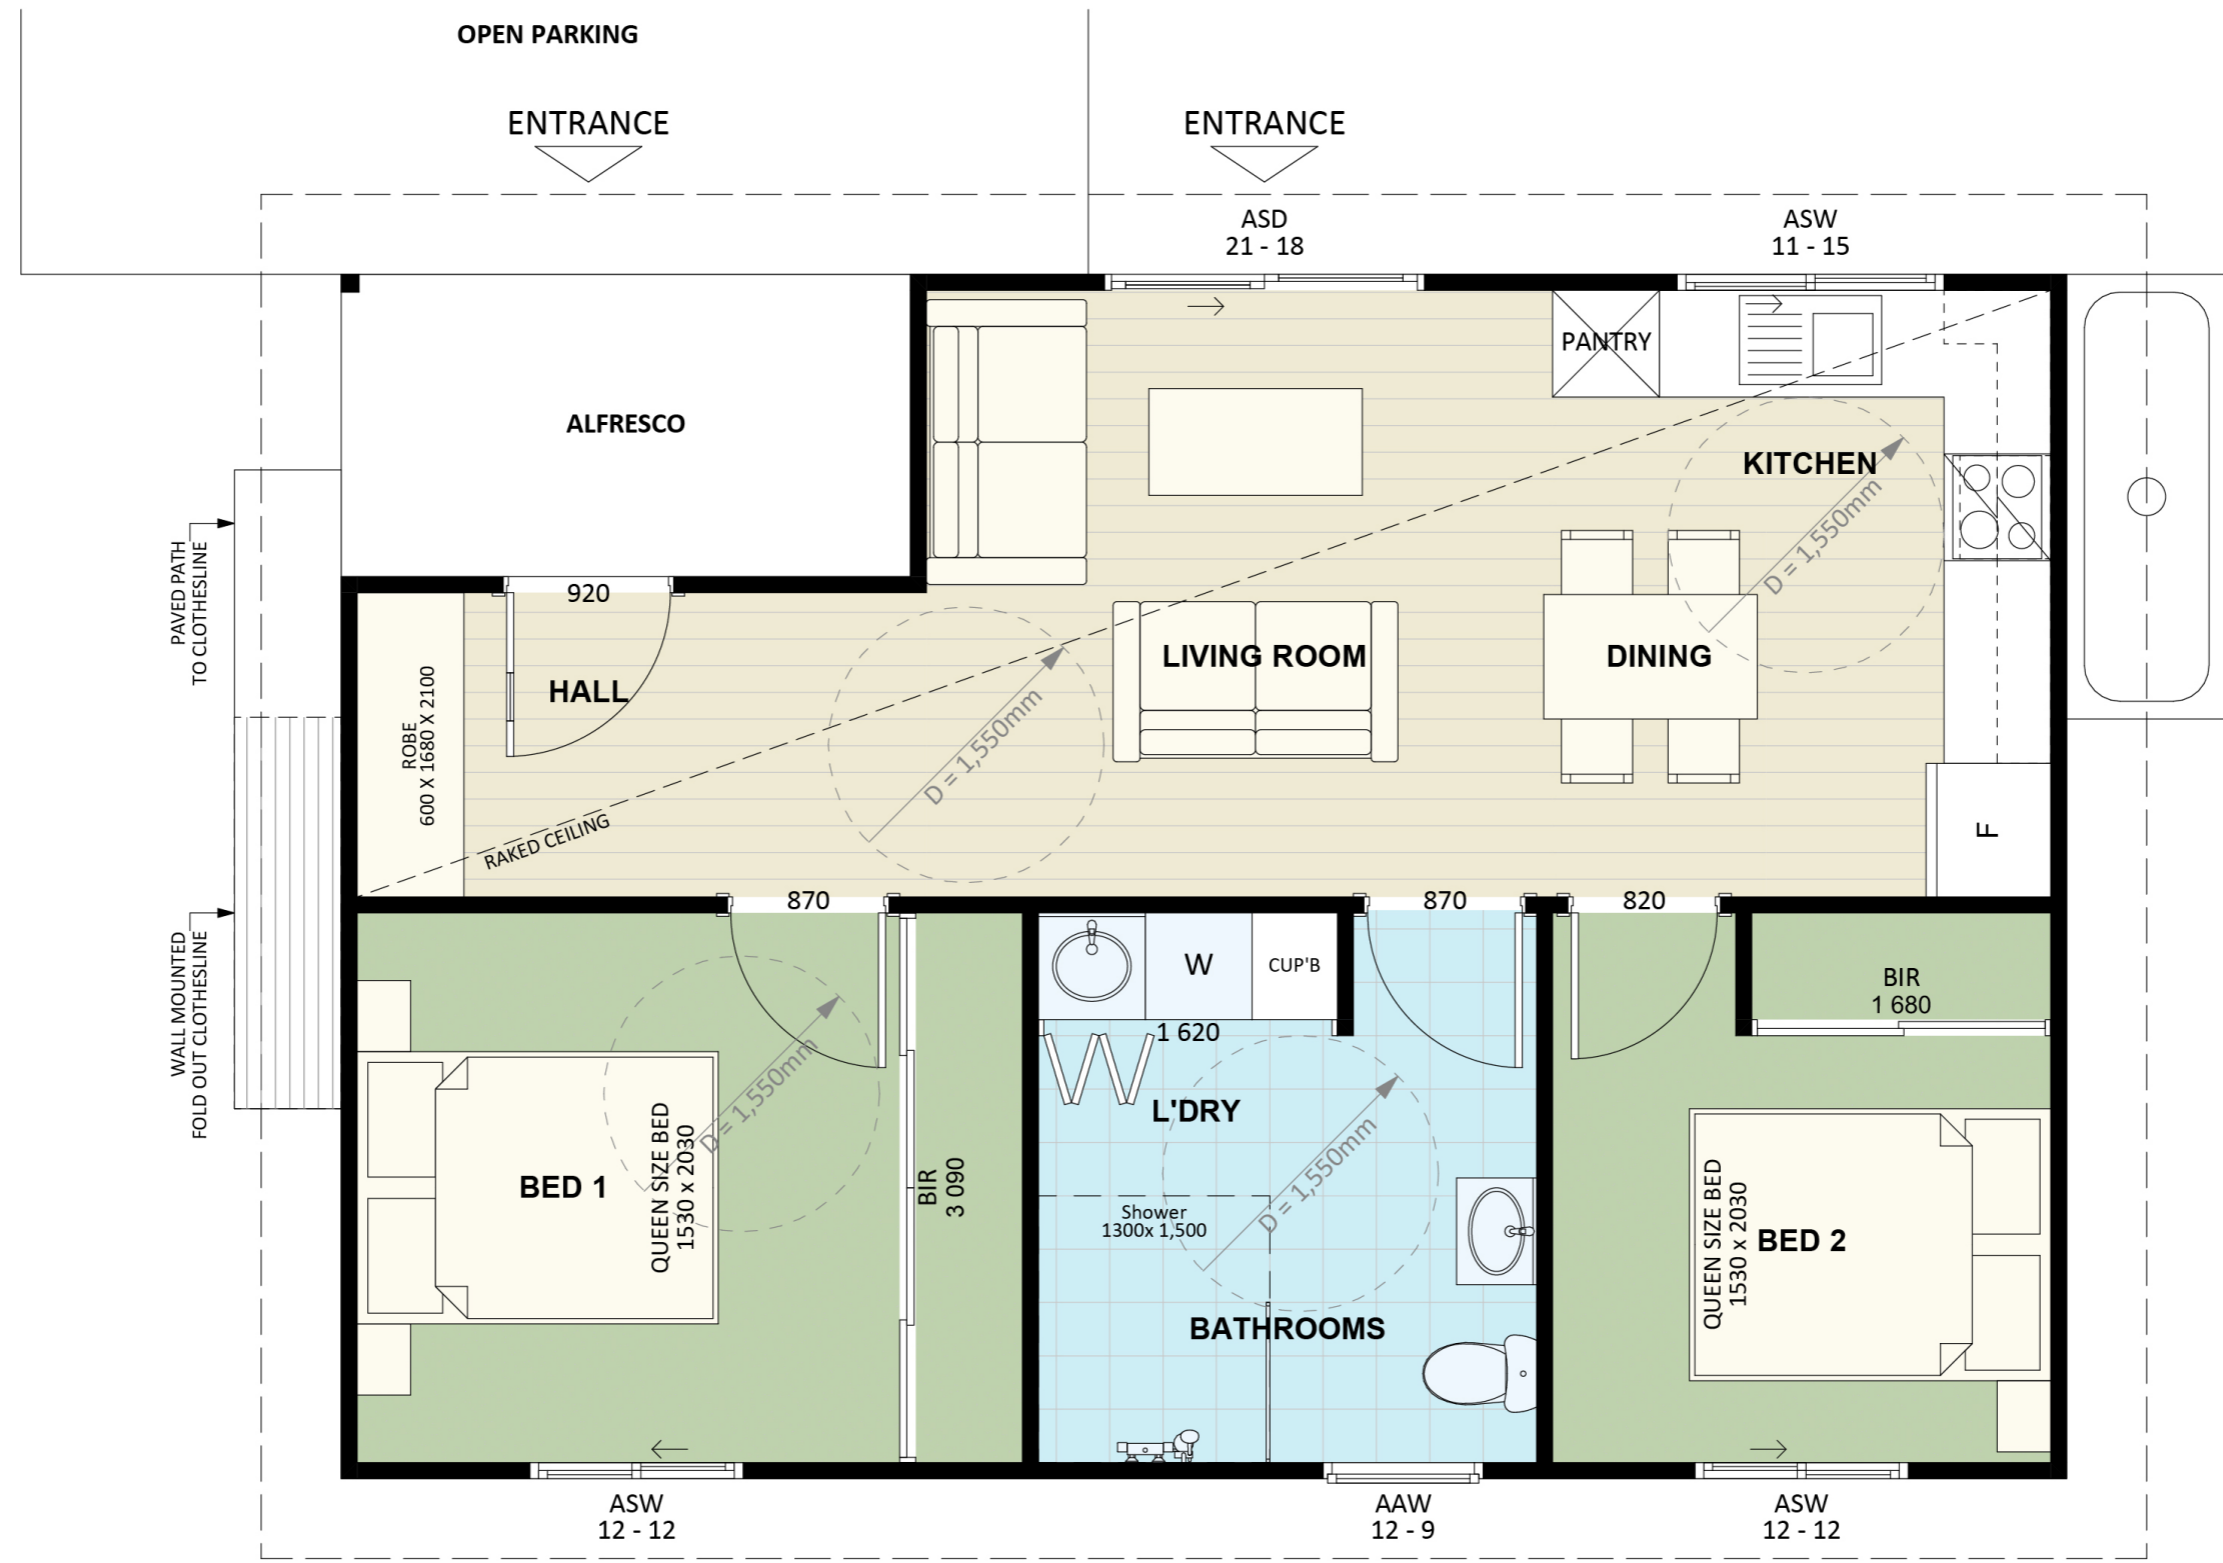

267

ACT Building Lic: 2672767

**CANBERRA**  
**GRANNY FLAT**  
**BUILDERS**

Easylap Panels  
Colour: Shale Grey

Colorbond Roof Covering  
Colour: Ironstone

Aluminium Windows and Doors  
Colour: Ironstone

Painted Timber Post  
Colour: Ironstone

An elevation is the height of the structure from ground level to the height of the roof.

An elevation is the height of the structure from ground level to the height of the roof.

 **CANBERRA  
GRANNY FLAT  
BUILDERS**