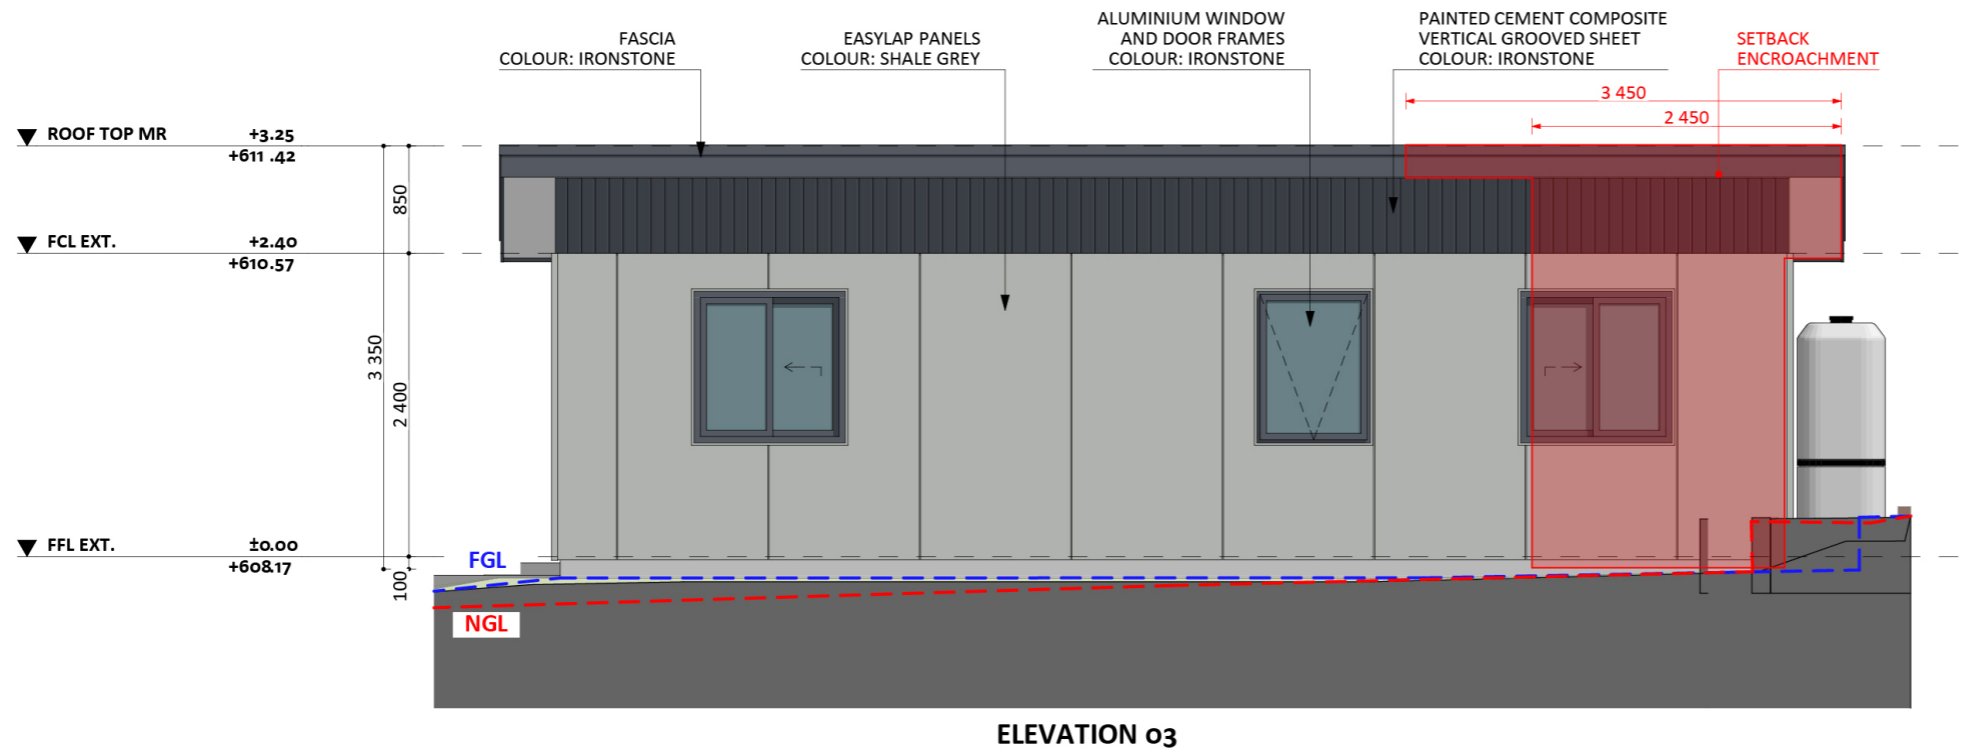

267

ACT Building Lic: 2672767

**CANBERRA**  
**GRANNY FLAT**  
**BUILDERS**

Easylap Panels  
Colour: Shale Grey

Colorbond Roof Covering  
Colour: Ironstone

Aluminium Windows and Doors  
Colour: Ironstone

Painted Timber Post  
Colour: Ironstone

An elevation is the height of the structure from ground level to the height of the roof.

An elevation is the height of the structure from ground level to the height of the roof.

 **CANBERRA  
GRANNY FLAT  
BUILDERS**