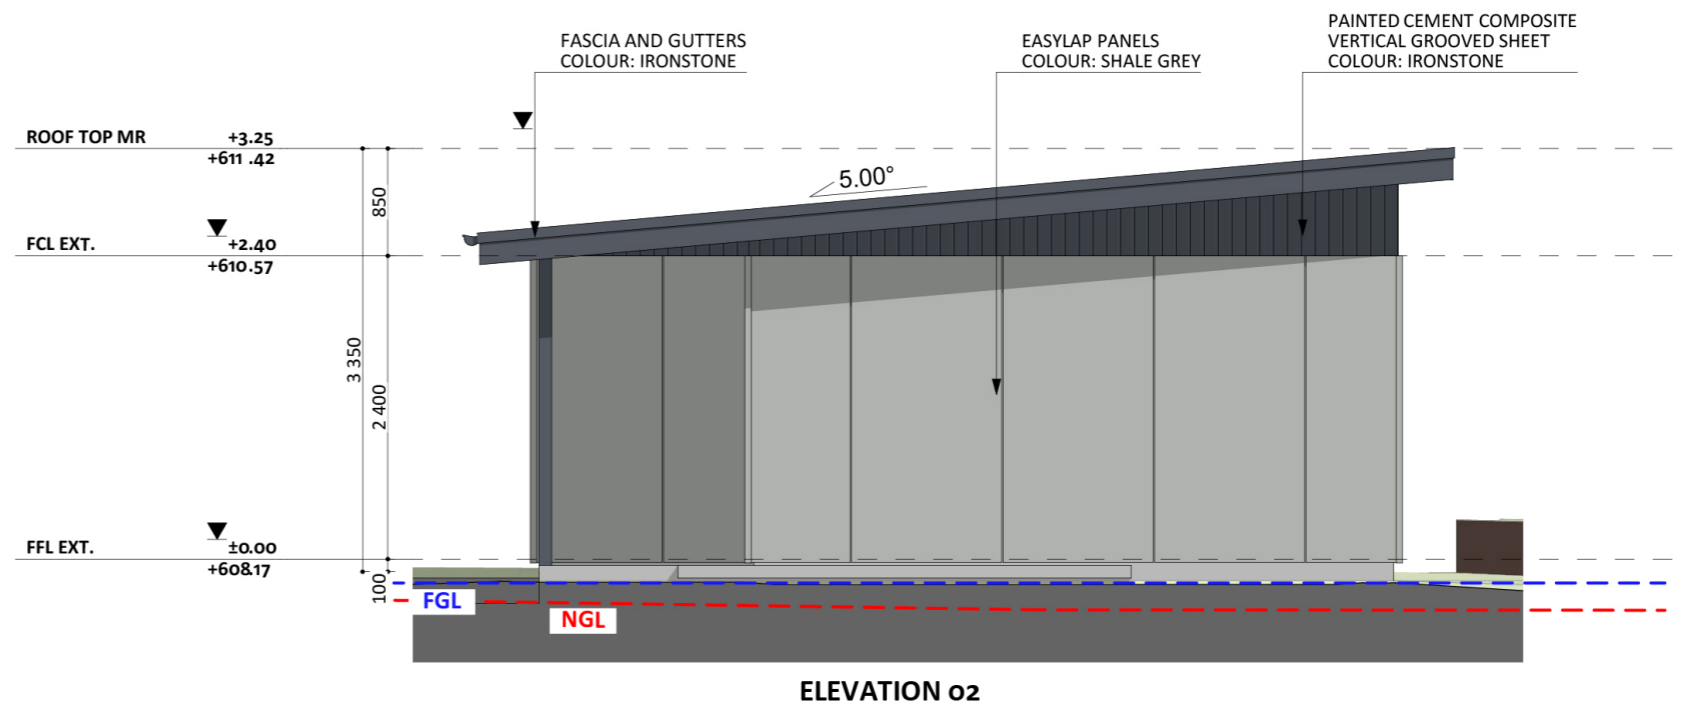

267

ACT Building Lic: 2672767

**CANBERRA**  
**GRANNY FLAT**  
**BUILDERS**

Easylap Panels  
Colour: Shale Grey

Colorbond Roof Covering  
Colour: Ironstone

Aluminium Windows and Doors  
Colour: Ironstone

Painted Timber Post  
Colour: Ironstone

An elevation is the height of the structure from ground level to the height of the roof.

An elevation is the height of the structure from ground level to the height of the roof.

 **CANBERRA  
GRANNY FLAT  
BUILDERS**