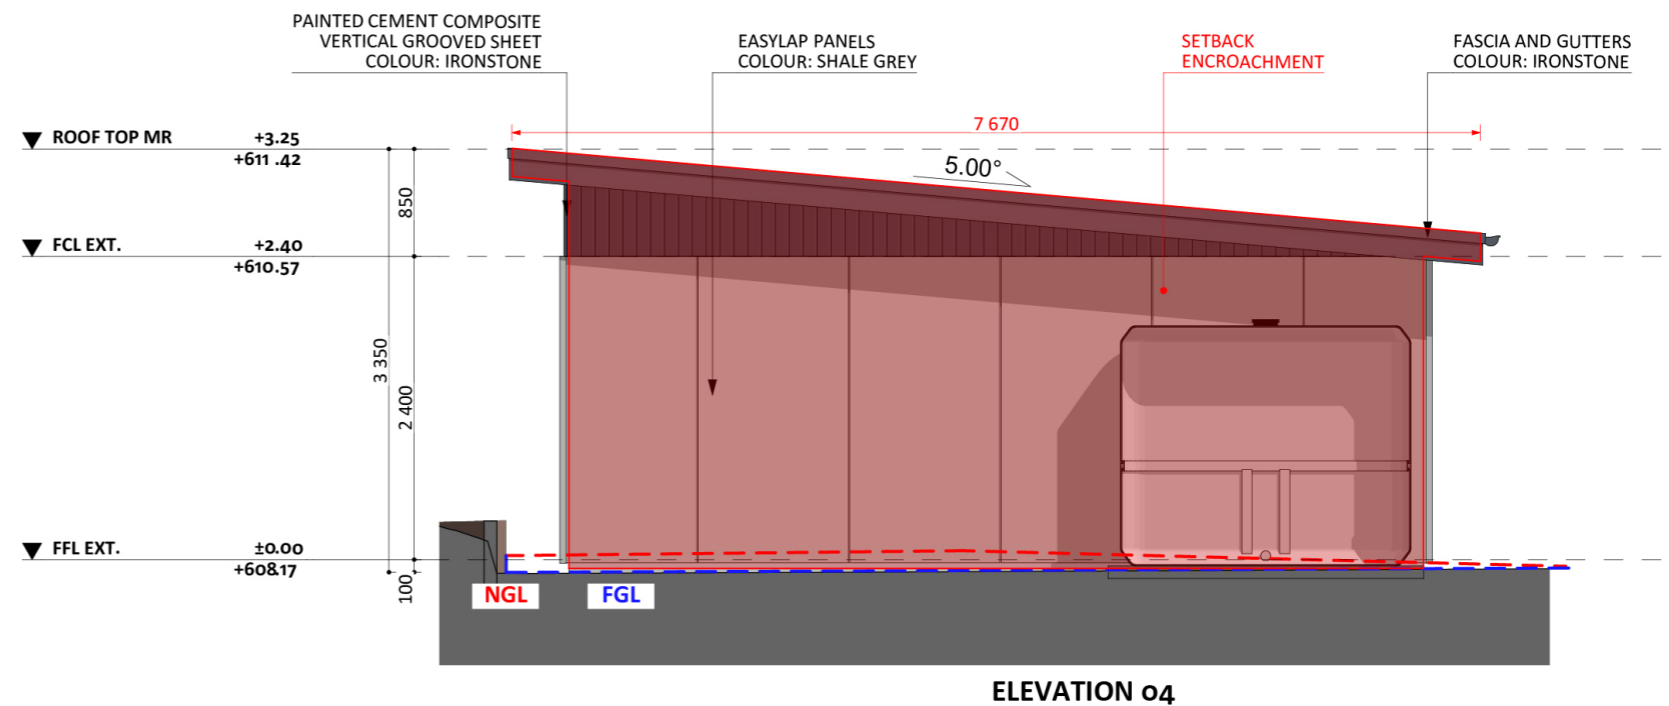

267

ACT Building Lic: 2672767

**CANBERRA**  
**GRANNY FLAT**  
**BUILDERS**

Easylap Panels  
Colour: Shale Grey

Colorbond Roof Covering  
Colour: Ironstone

Aluminium Windows and Doors  
Colour: Ironstone

Painted Timber Post  
Colour: Ironstone

An elevation is the height of the structure from ground level to the height of the roof.

An elevation is the height of the structure from ground level to the height of the roof.

 **CANBERRA  
GRANNY FLAT  
BUILDERS**