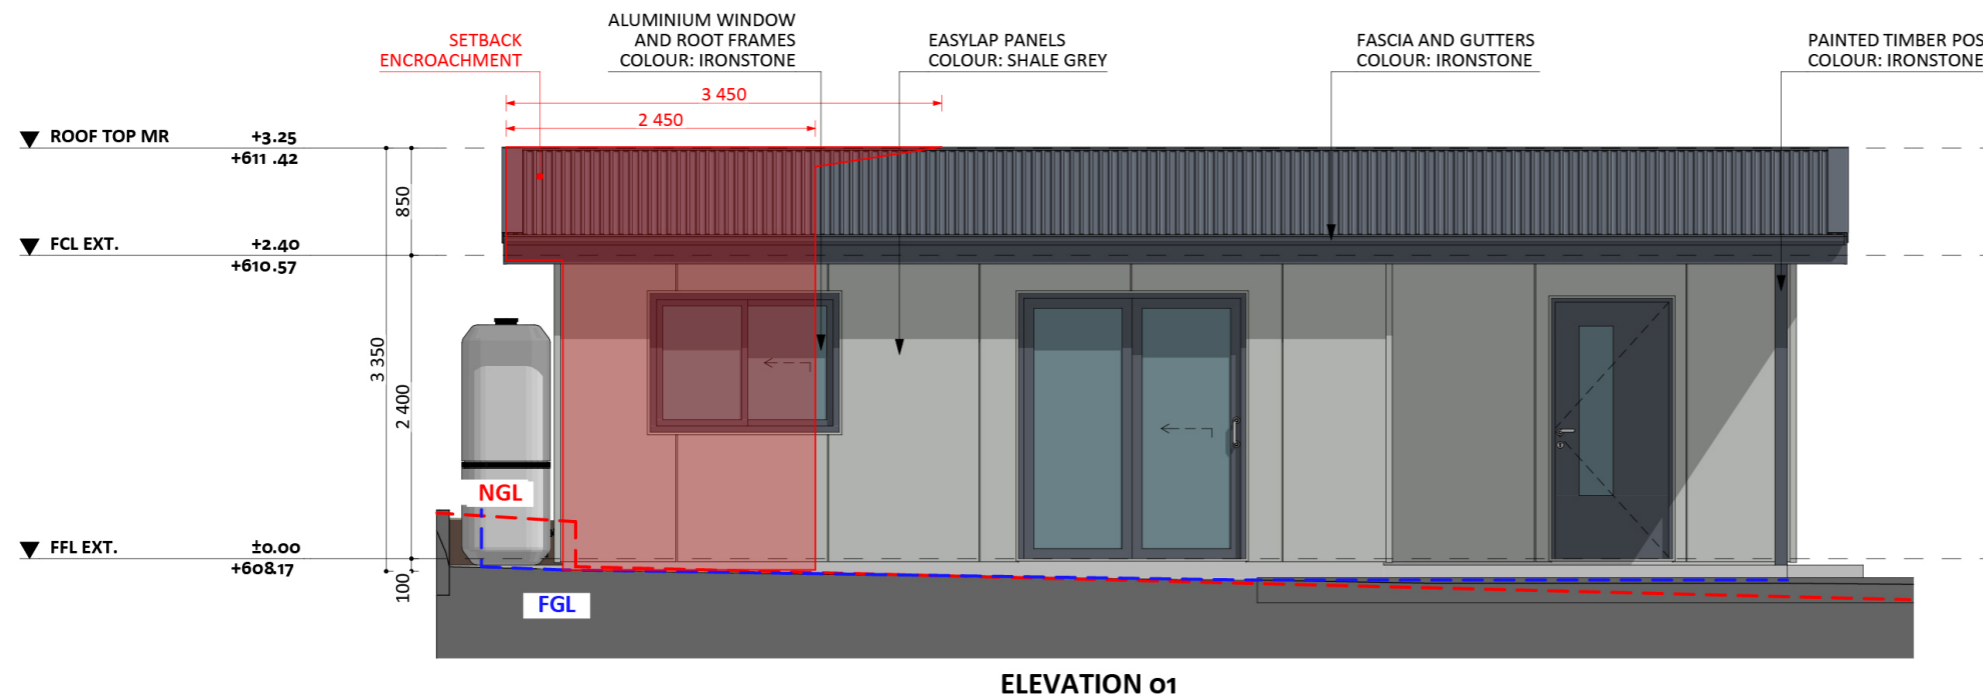

267

ACT Building Lic: 2672767

**CANBERRA**  
**GRANNY FLAT**  
**BUILDERS**

Easylap Panels  
Colour: Shale Grey

Colorbond Roof Covering  
Colour: Ironstone

Aluminium Windows and Doors  
Colour: Ironstone

Painted Timber Post  
Colour: Ironstone

An elevation is the height of the structure from ground level to the height of the roof.

An elevation is the height of the structure from ground level to the height of the roof.

 **CANBERRA  
GRANNY FLAT  
BUILDERS**