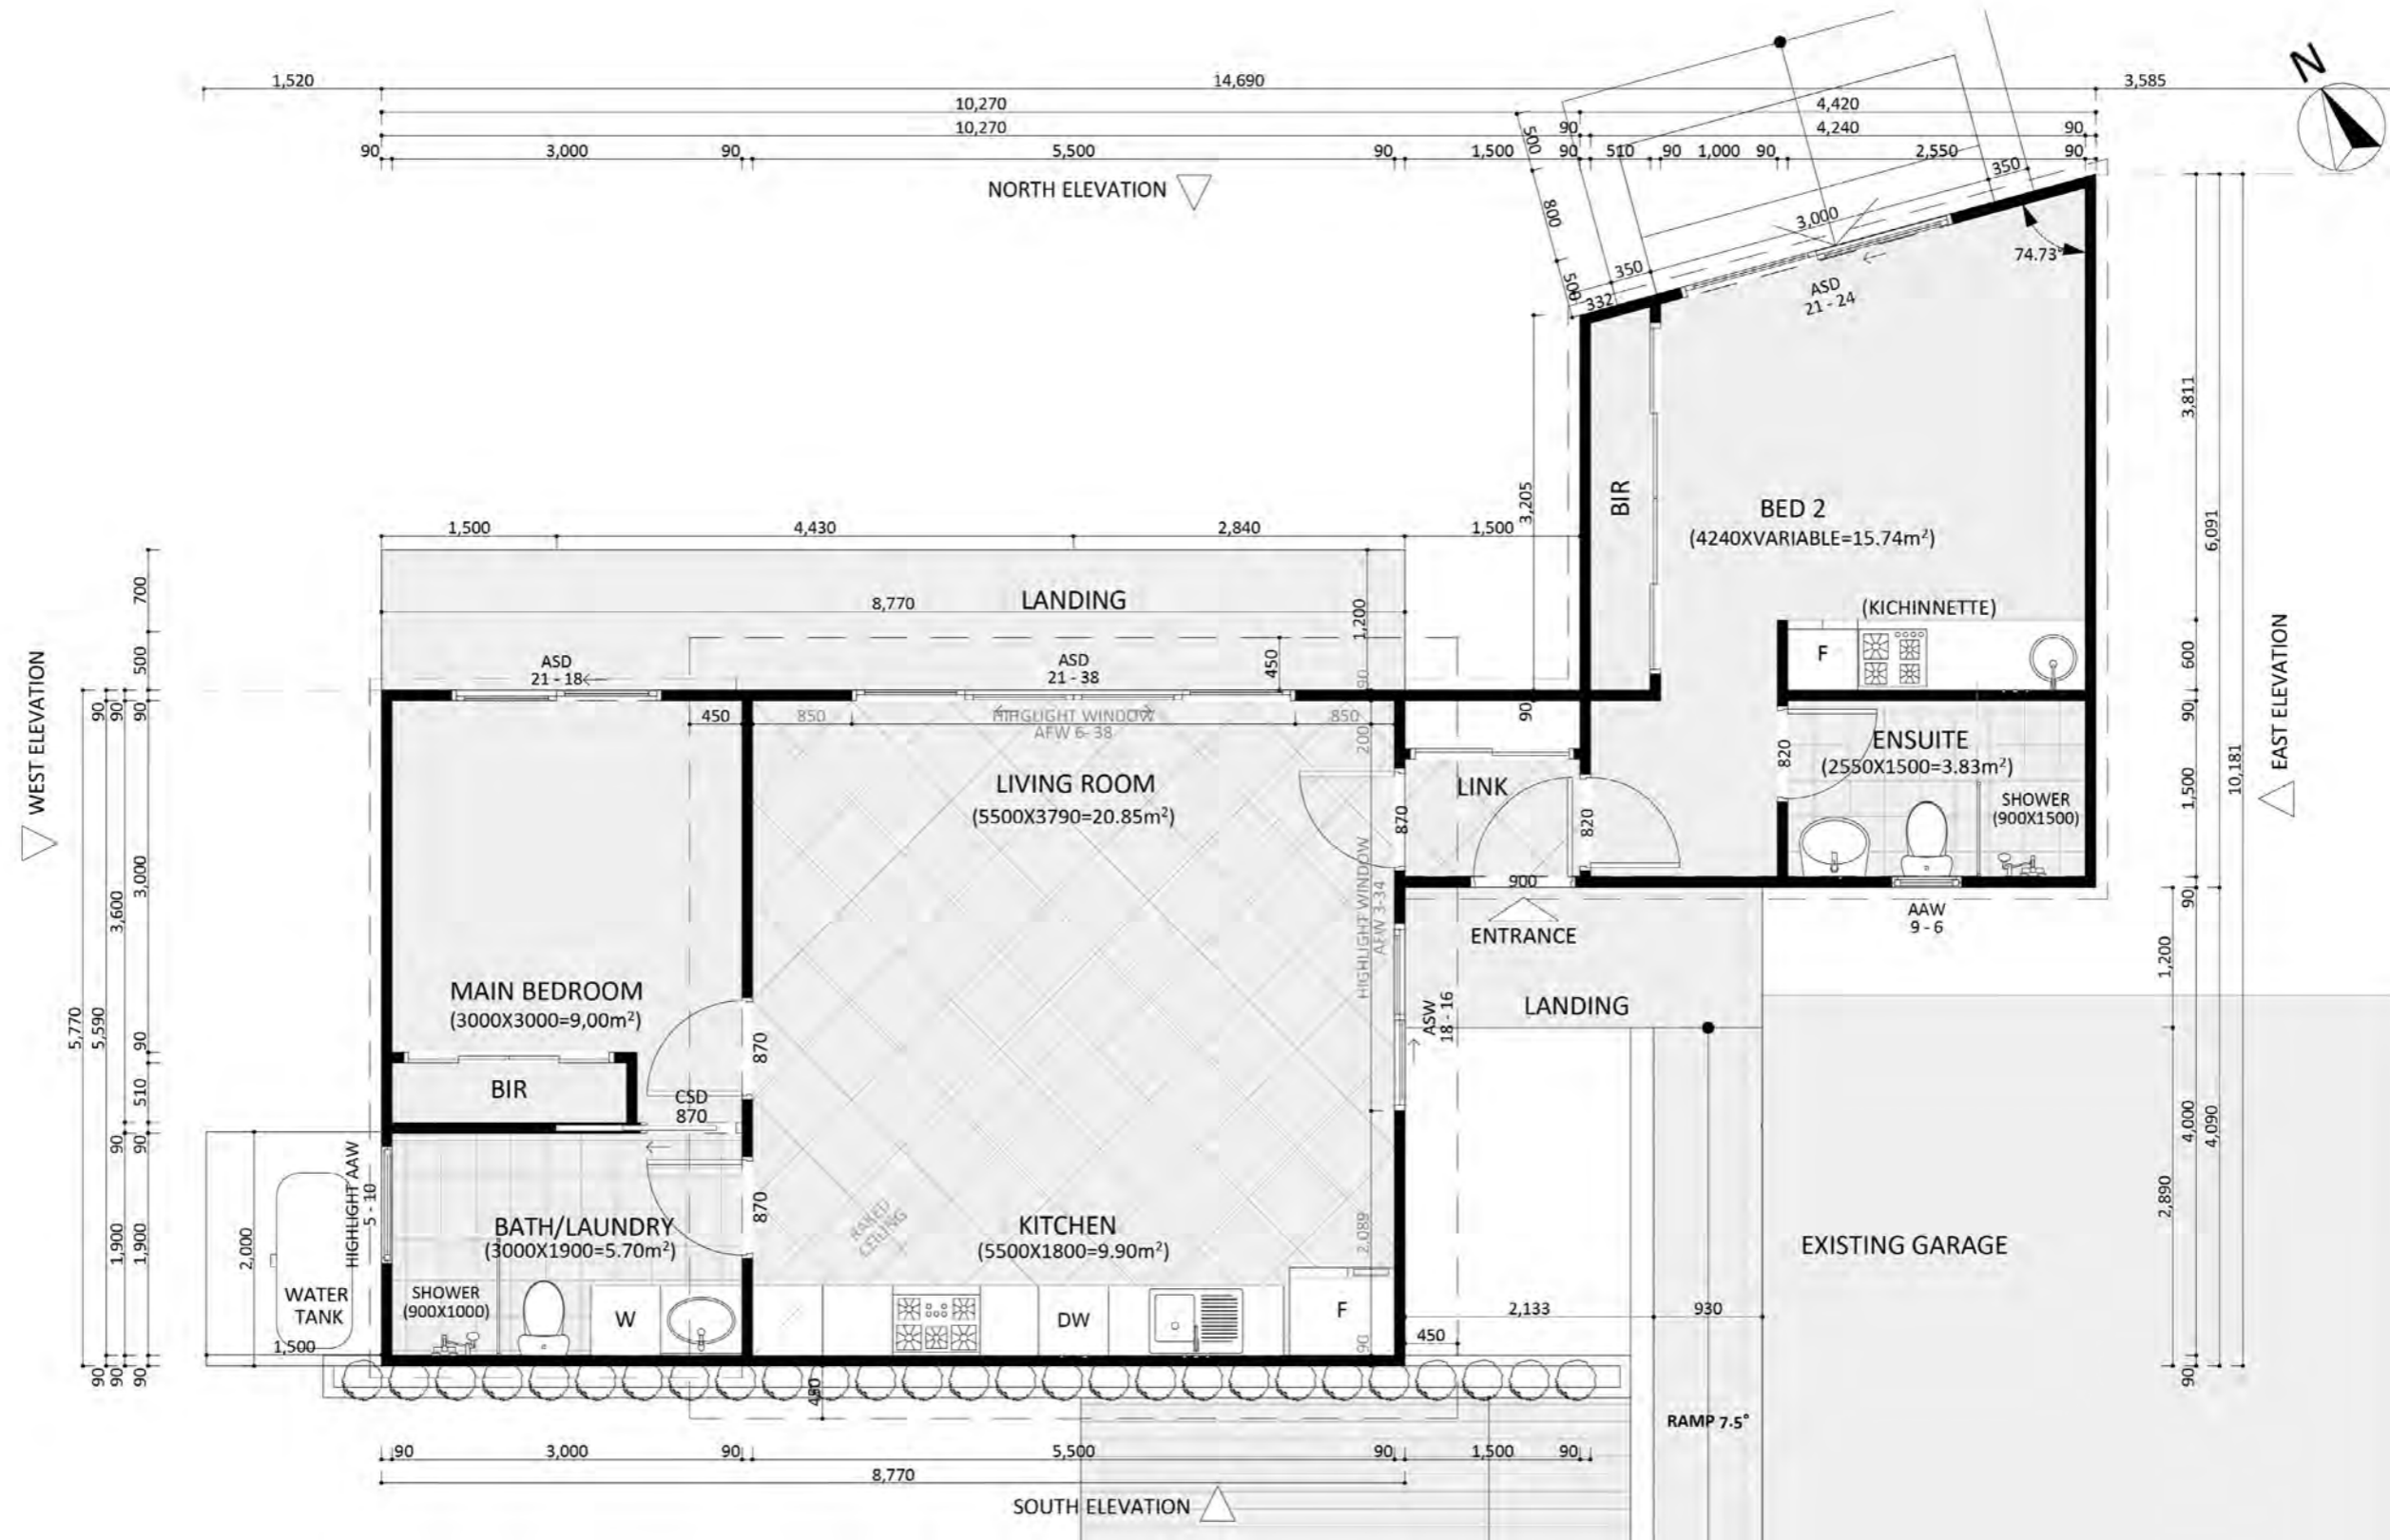

263

ACT Building Lic: 2012767

CANBERRA
GRANNY FLAT
BUILDERS

Colorbond Roof Sheeting
Colour: Woodland Grey

Weathertex Selflok VGroove
Natural Timber

James Hardie Cladding
Colour: Basalt

Windows and Door Frame
Colour: Woodland Grey

An elevation is the height of the structure from ground level to the height of the roof.

An elevation is the height of the structure from ground level to the height of the roof.

 **CANBERRA
GRANNY FLAT
BUILDERS**