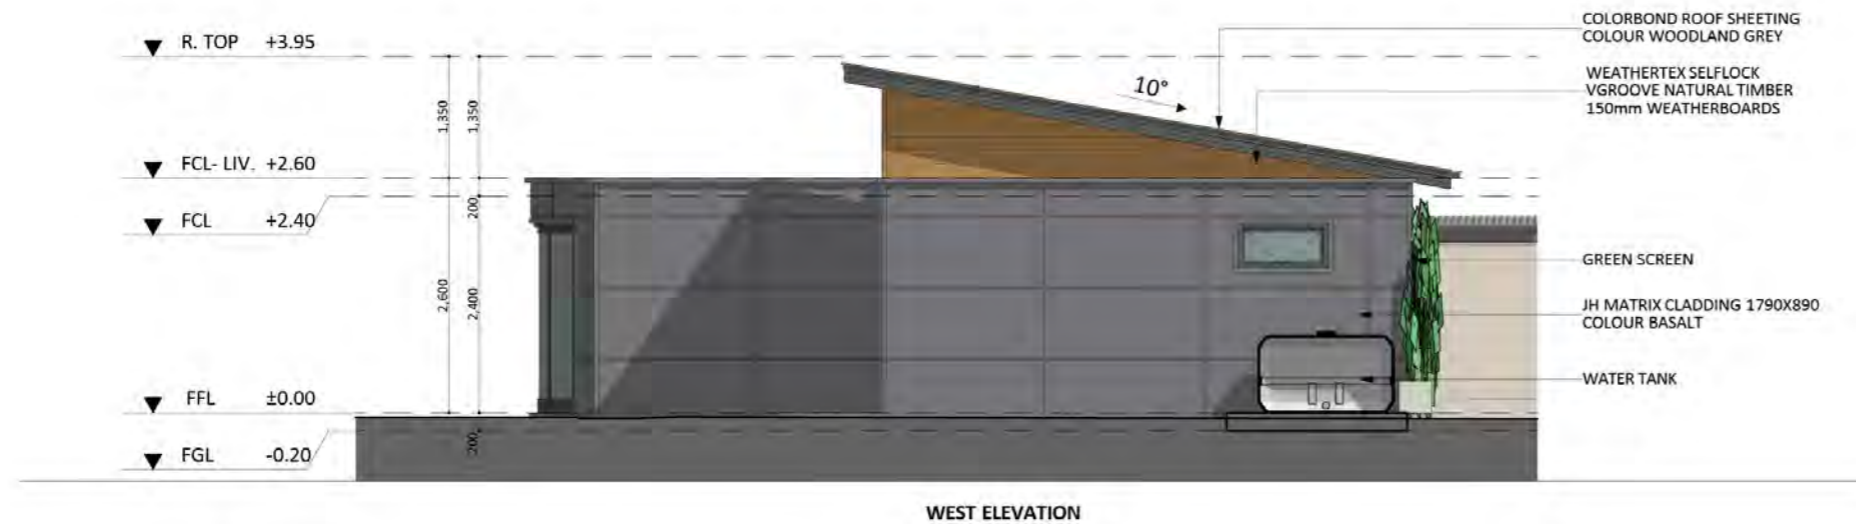

263

ACT Building Lic: 2012767

CANBERRA
GRANNY FLAT
BUILDERS

Colorbond Roof Sheeting
Colour: Woodland Grey

Weathertex Selflok VGroove
Natural Timber

James Hardie Cladding
Colour: Basalt

Windows and Door Frame
Colour: Woodland Grey

An elevation is the height of the structure from ground level to the height of the roof.

An elevation is the height of the structure from ground level to the height of the roof.

 **CANBERRA
GRANNY FLAT
BUILDERS**