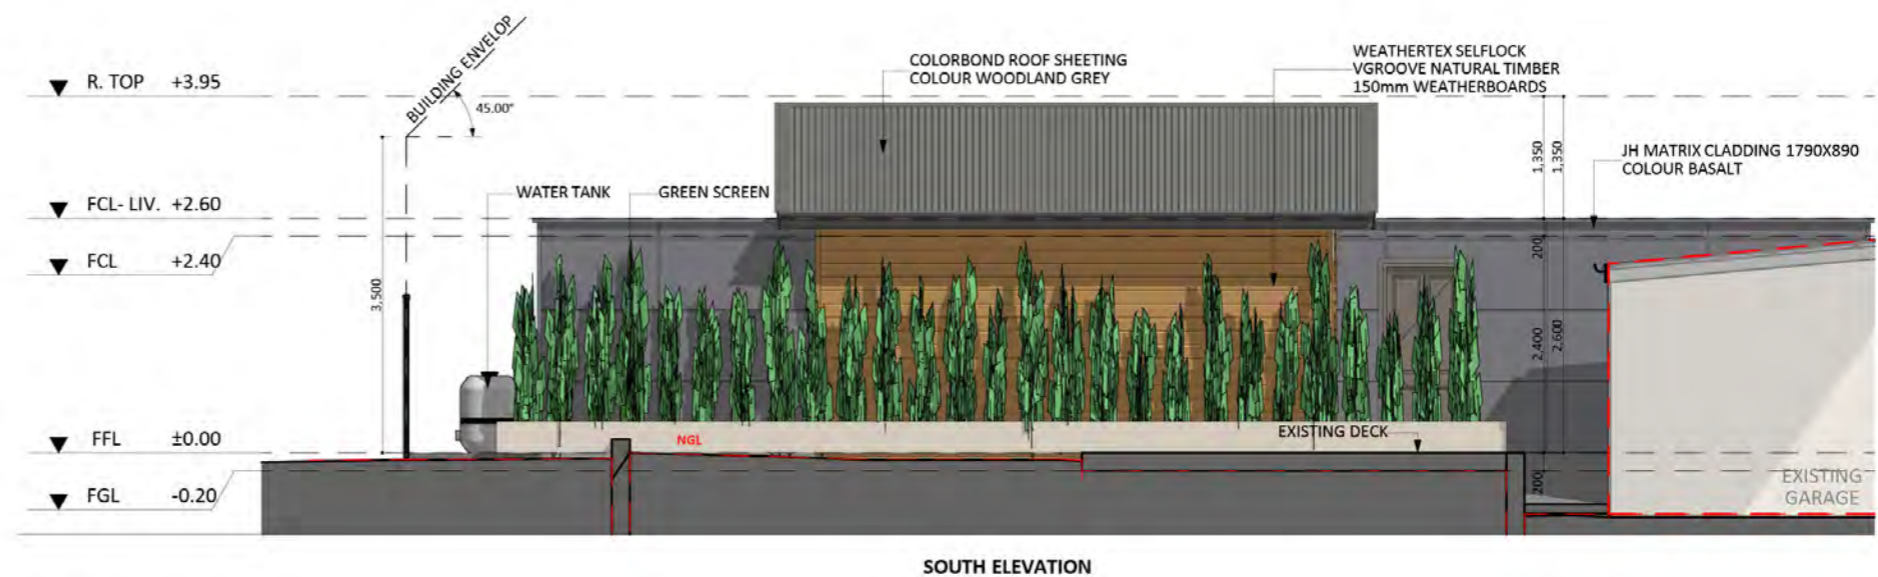

263

ACT Building Lic: 2012767

CANBERRA
GRANNY FLAT
BUILDERS

Colorbond Roof Sheeting
Colour: Woodland Grey

Weathertex Selflok VGroove
Natural Timber

James Hardie Cladding
Colour: Basalt

Windows and Door Frame
Colour: Woodland Grey

An elevation is the height of the structure from ground level to the height of the roof.

An elevation is the height of the structure from ground level to the height of the roof.

 **CANBERRA
GRANNY FLAT
BUILDERS**