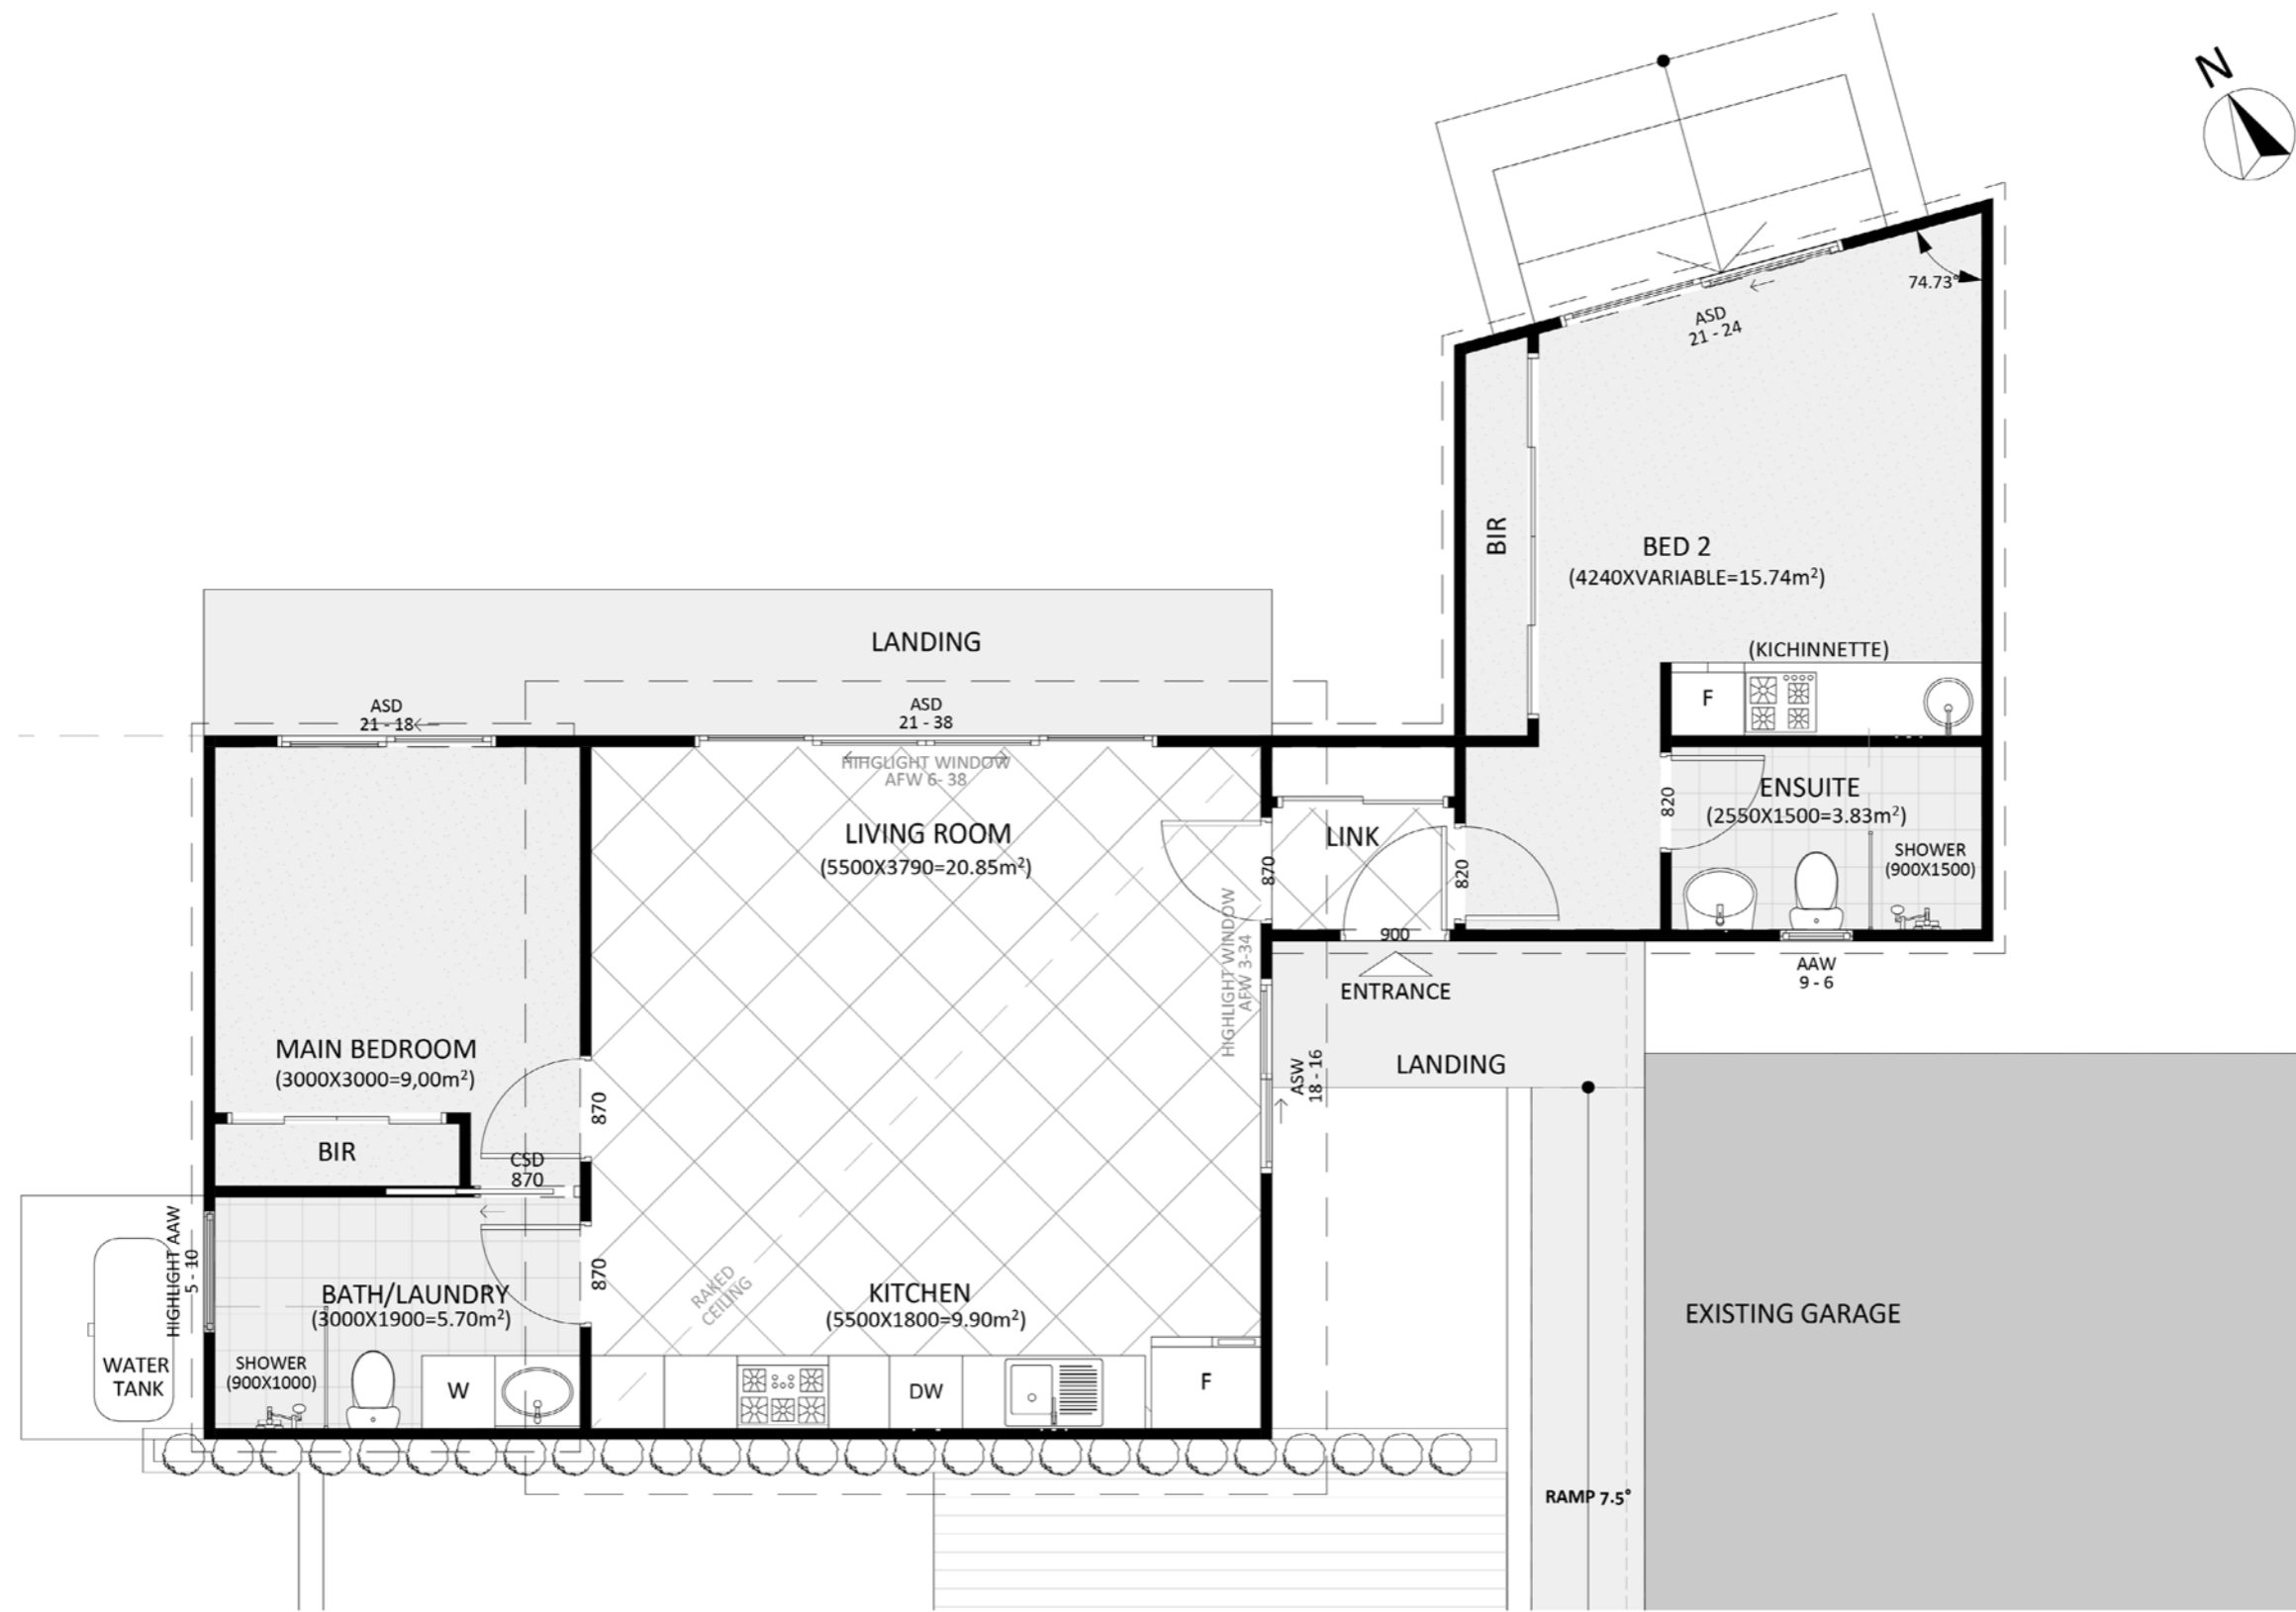

263

ACT Building Lic: 2012767

CANBERRA
GRANNY FLAT
BUILDERS

Colorbond Roof Sheeting
Colour: Woodland Grey

Weathertex Selflok VGroove
Natural Timber

James Hardie Cladding
Colour: Basalt

Windows and Door Frame
Colour: Woodland Grey

An elevation is the height of the structure from ground level to the height of the roof.

An elevation is the height of the structure from ground level to the height of the roof.

 **CANBERRA
GRANNY FLAT
BUILDERS**