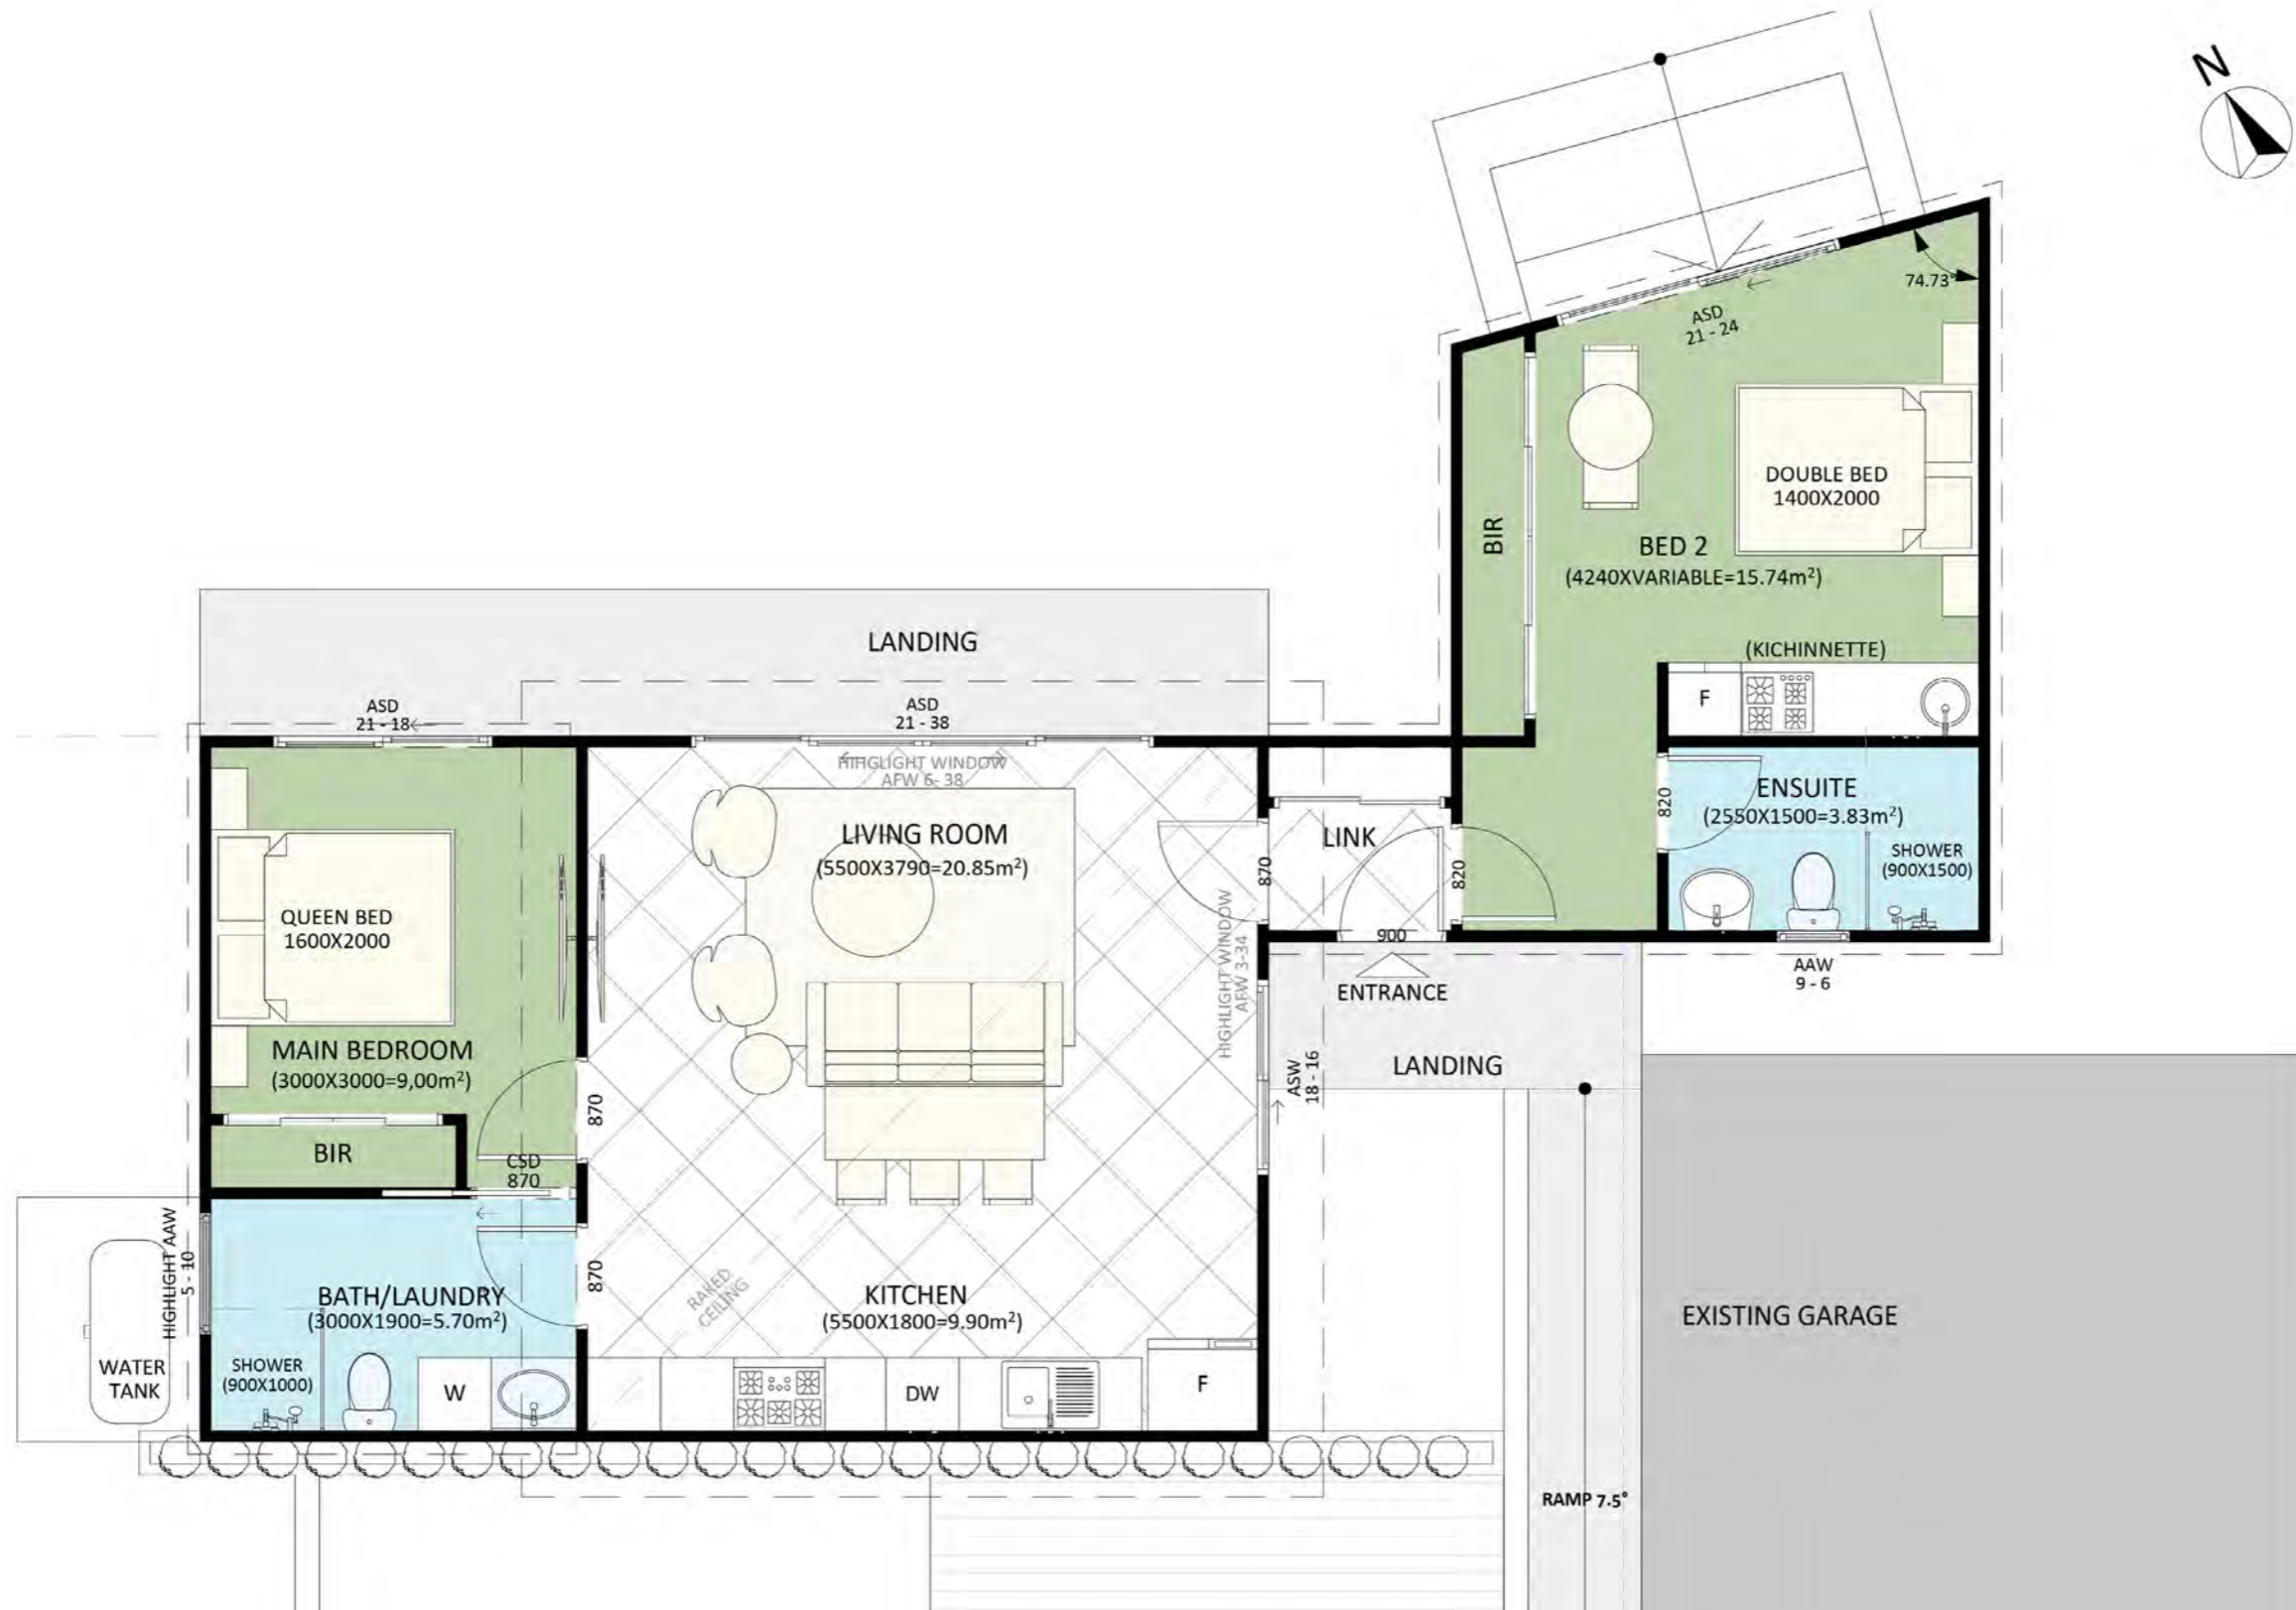

263

ACT Building Lic: 2012767

CANBERRA
GRANNY FLAT
BUILDERS

Colorbond Roof Sheeting
Colour: Woodland Grey

Weathertex Selflok VGroove
Natural Timber

James Hardie Cladding
Colour: Basalt

Windows and Door Frame
Colour: Woodland Grey

An elevation is the height of the structure from ground level to the height of the roof.

An elevation is the height of the structure from ground level to the height of the roof.

 **CANBERRA
GRANNY FLAT
BUILDERS**