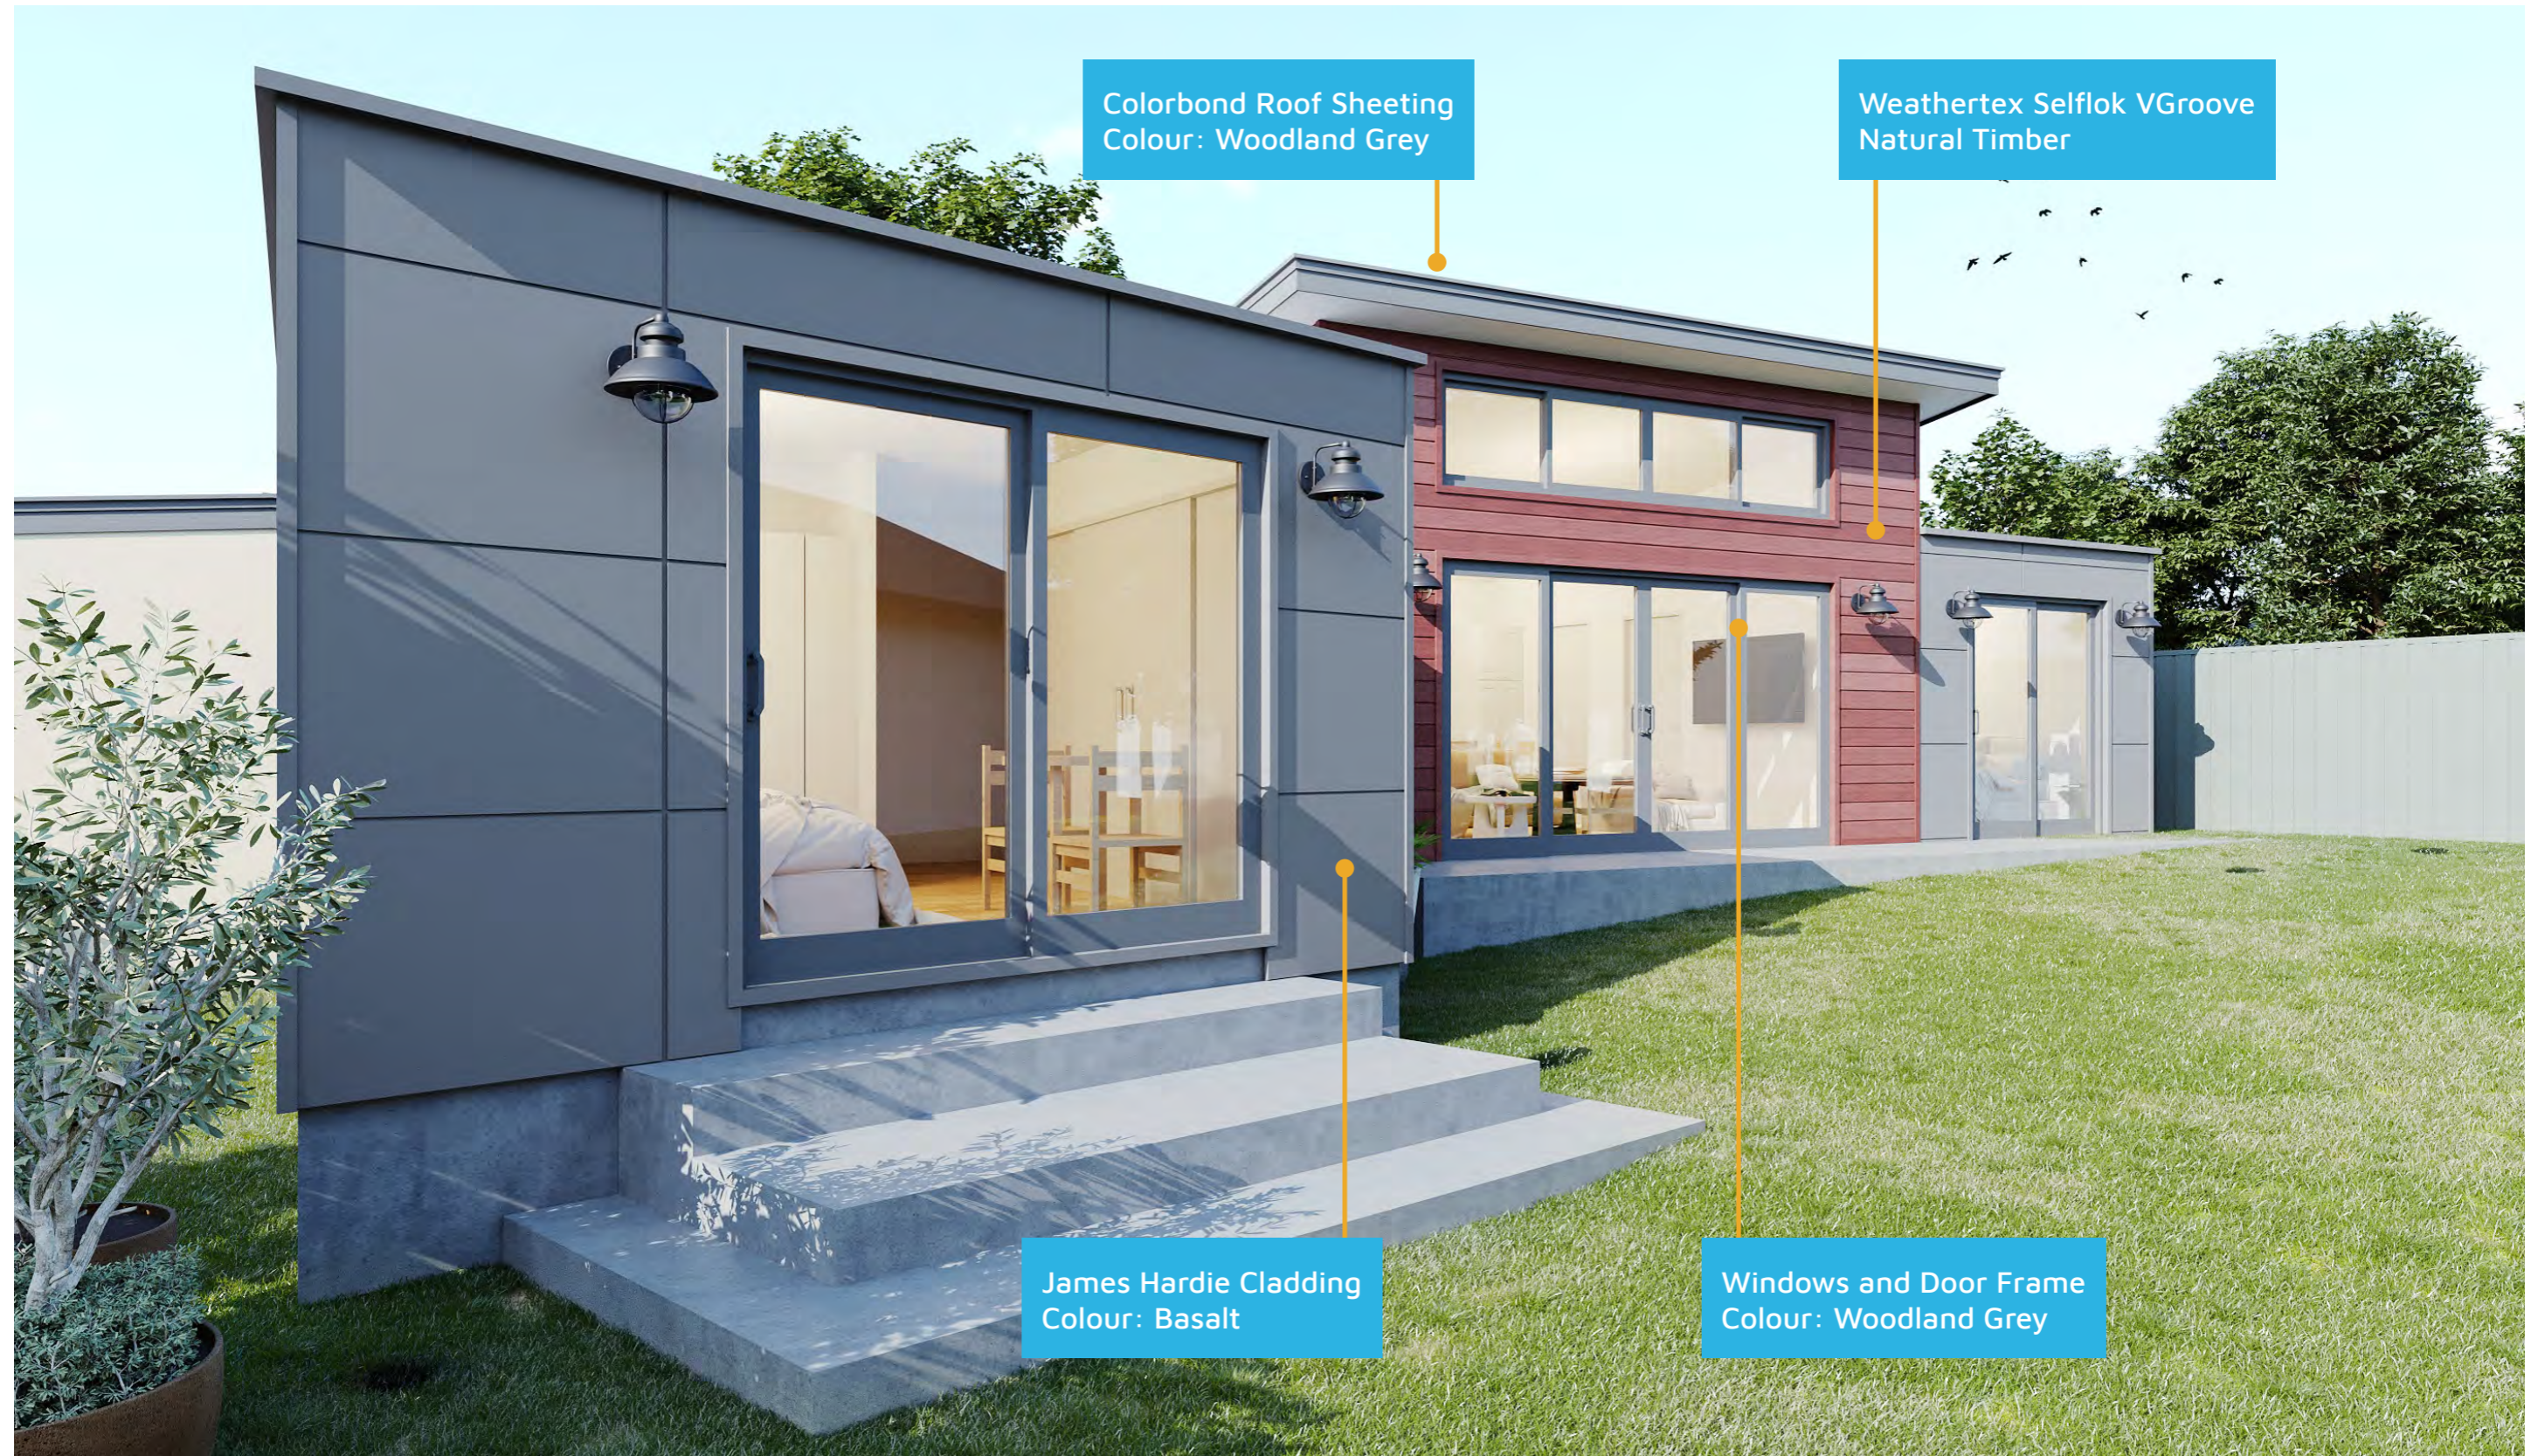

263

ACT Building Lic: 2012767

CANBERRA
GRANNY FLAT
BUILDERS

Colorbond Roof Sheeting
Colour: Woodland Grey

Weathertex Selflok VGroove
Natural Timber

James Hardie Cladding
Colour: Basalt

Windows and Door Frame
Colour: Woodland Grey

An elevation is the height of the structure from ground level to the height of the roof.

An elevation is the height of the structure from ground level to the height of the roof.

 **CANBERRA
GRANNY FLAT
BUILDERS**