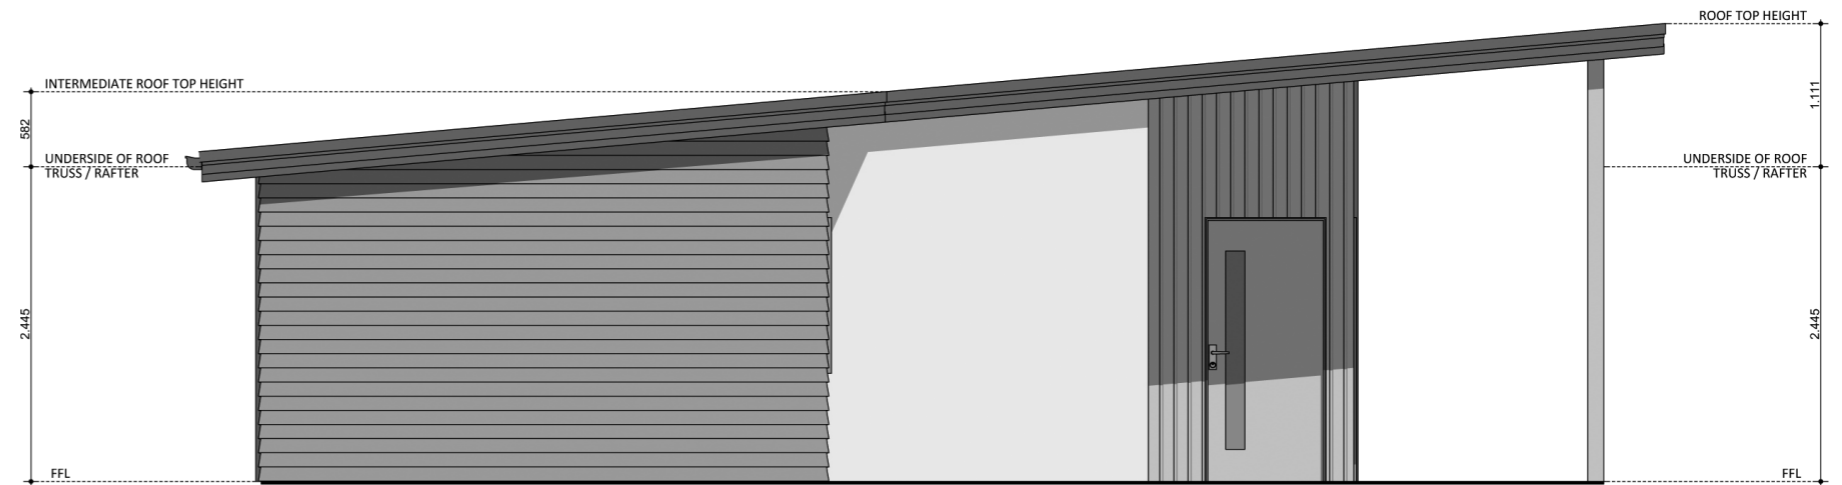

236

ACT Building Lic: 2012767

CANBERRA
GRANNY FLAT
BUILDERS

ALFRESCO

ALFRESCO

An elevation is the height of the structure from ground level to the height of the roof.

ELEVATION 01

ELEVATION 02

An elevation is the height of the structure from ground level to the height of the roof.

ELEVATION 03

ELEVATION 04

 **CANBERRA
GRANNY FLAT
BUILDERS**

canberragrannyflatbuilders.com.au

 info@cgfb.com.au

 1300 979 658