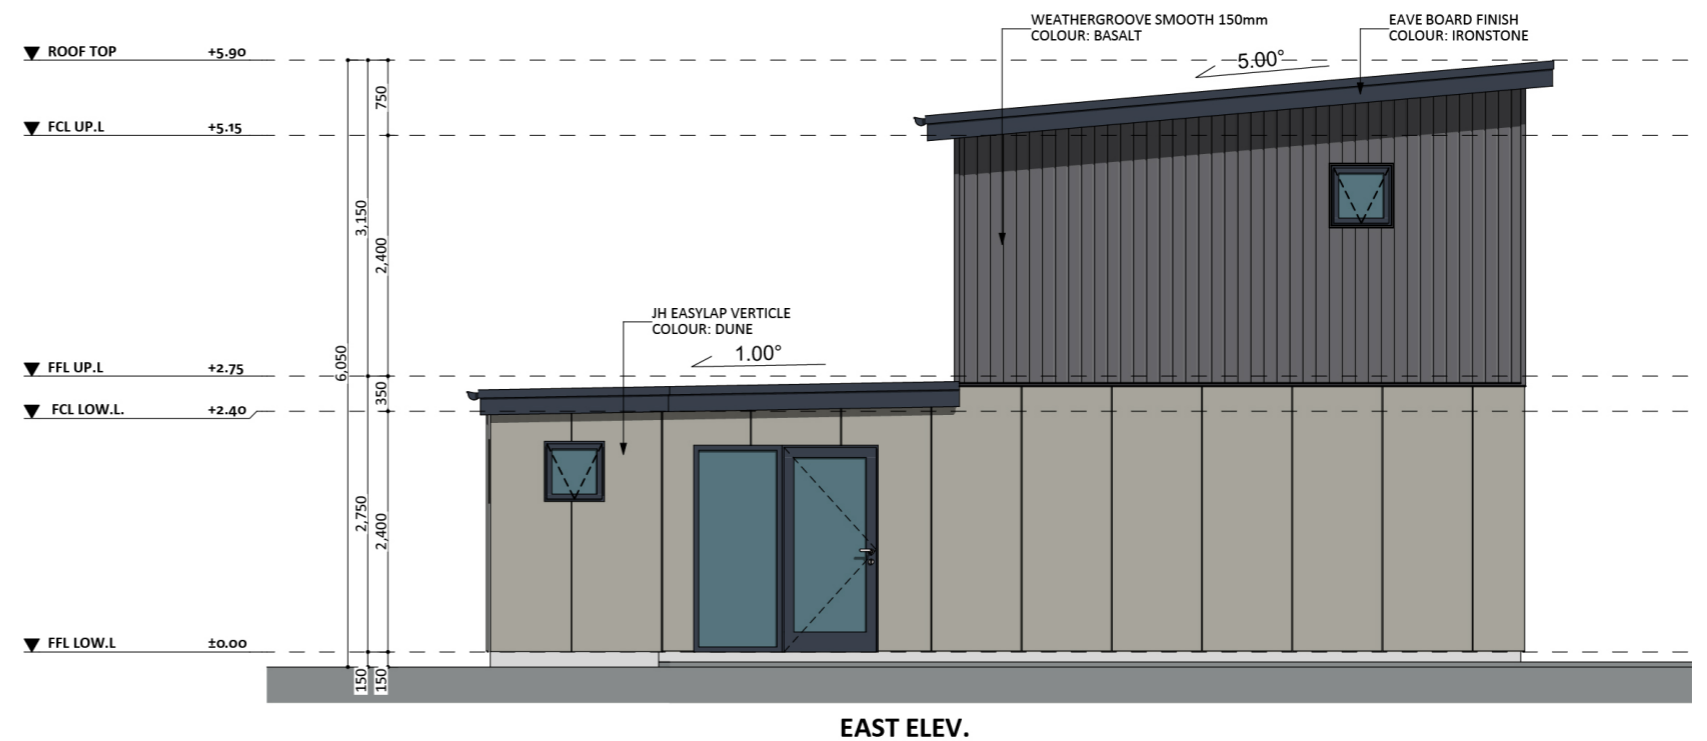

234

ACT Building Lic: 2342767

CANBERRA
GRANNY FLAT
BUILDERS

Eaves
Colour: Ironstone

Weathergroove Smooth 150mm
Colour: Basalt

James Hardie EasyLap
Colour: Dune

An elevation is the height of the structure from ground level to the height of the roof.

An elevation is the height of the structure from ground level to the height of the roof.

 **CANBERRA
GRANNY FLAT
BUILDERS**

canberragrannyflatbuilders.com.au

 info@cgfb.com.au

 1300 979 658

ACT Building Lic: 2012767