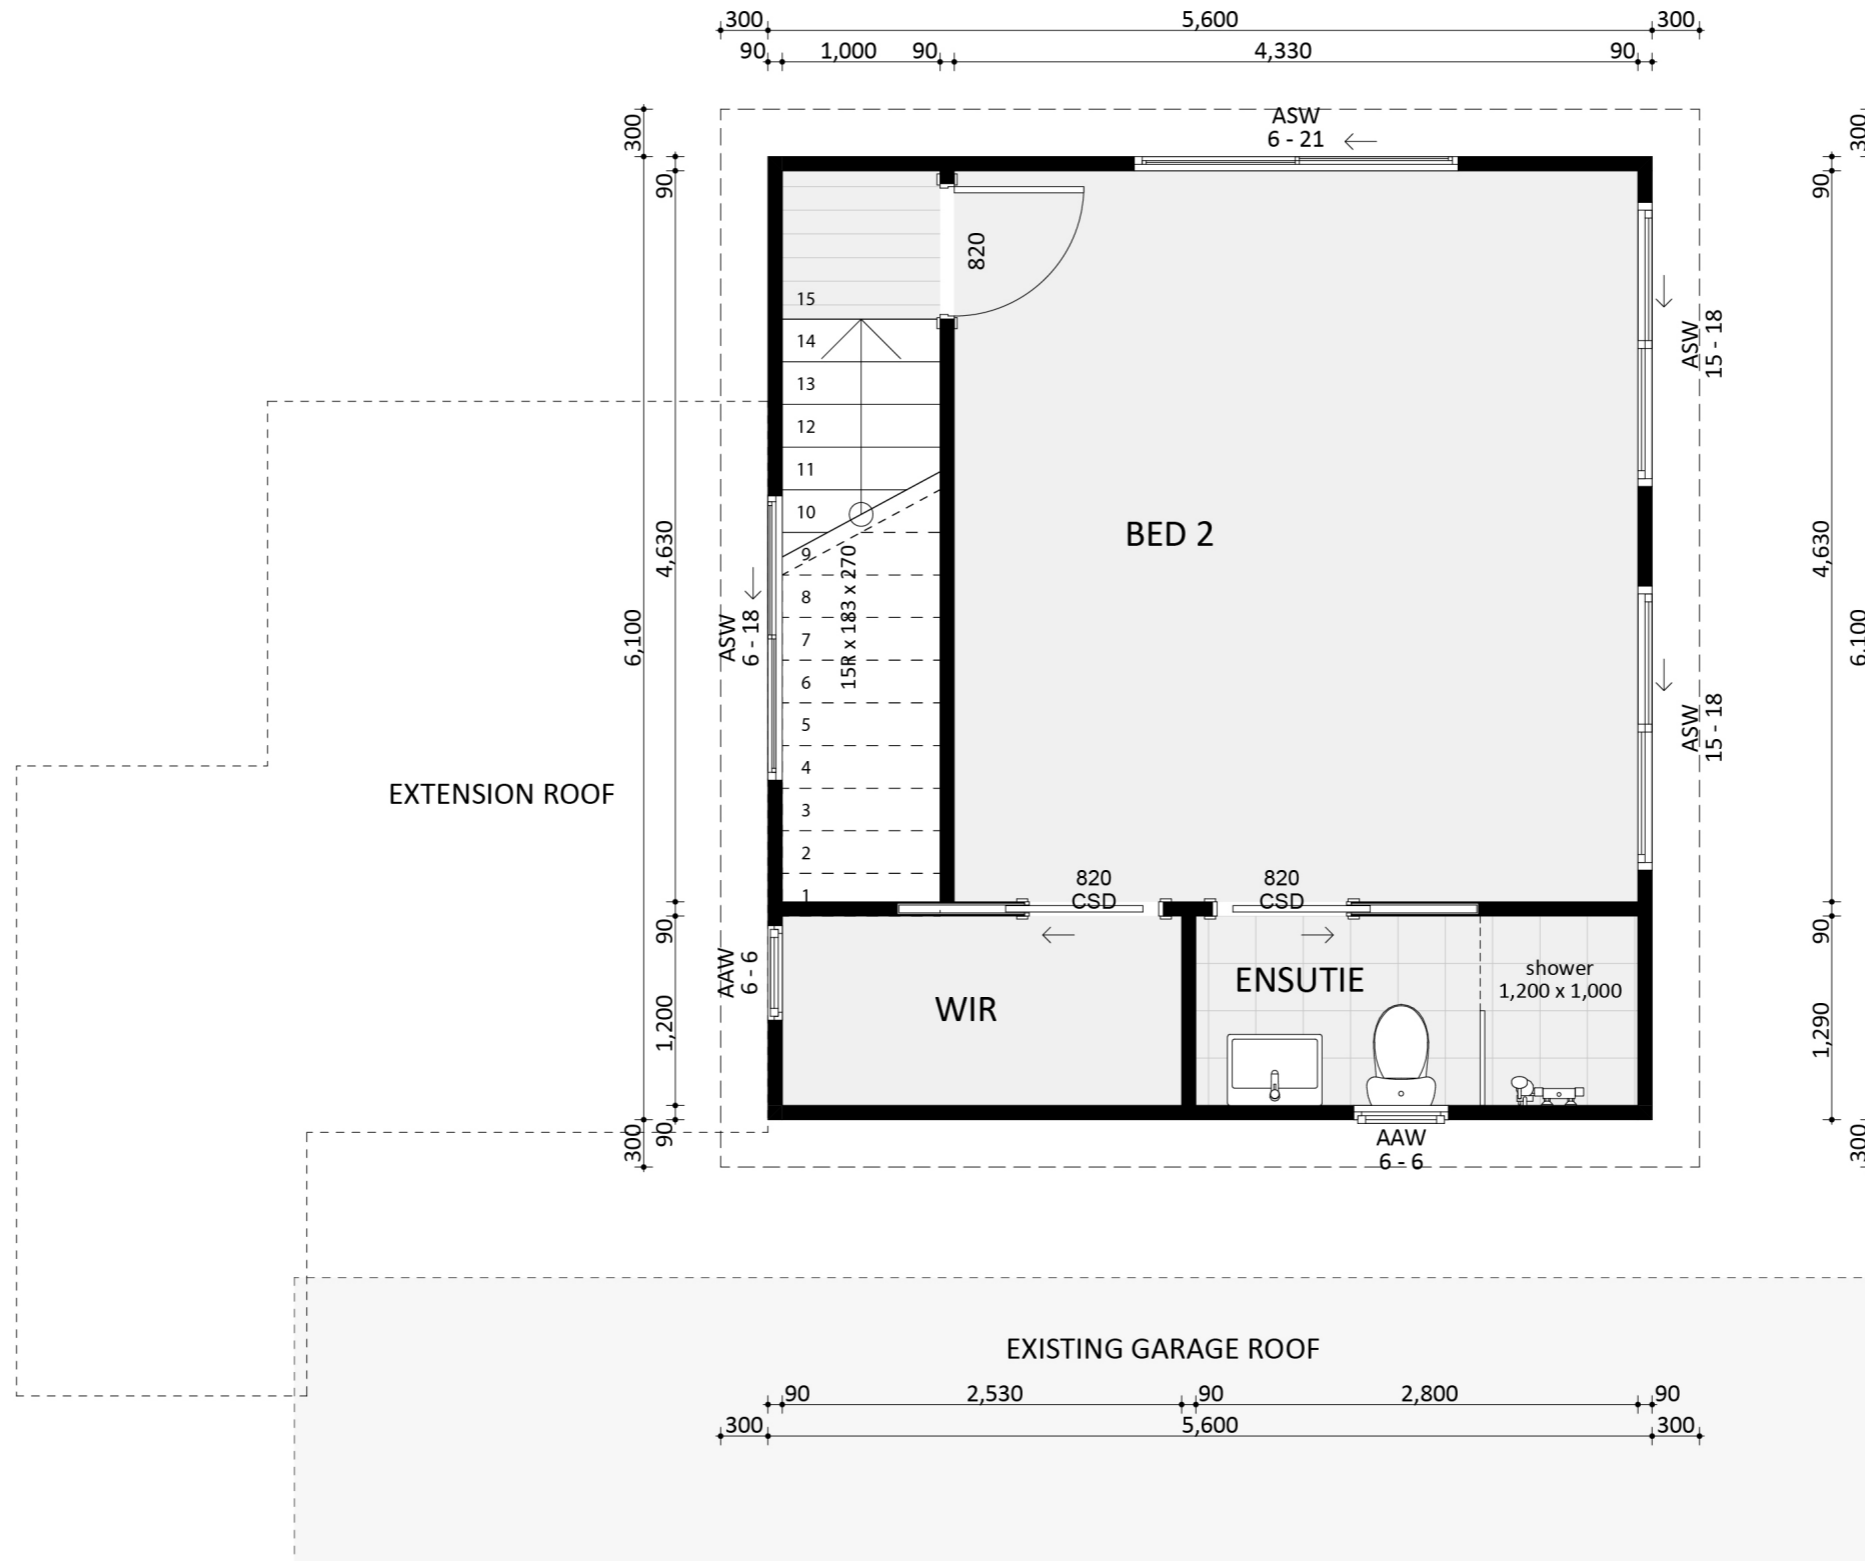

234

ACT Building Lic: 2342767

CANBERRA
GRANNY FLAT
BUILDERS

Eaves
Colour: Ironstone

Weathergroove Smooth 150mm
Colour: Basalt

James Hardie EasyLap
Colour: Dune

An elevation is the height of the structure from ground level to the height of the roof.

An elevation is the height of the structure from ground level to the height of the roof.

 **CANBERRA
GRANNY FLAT
BUILDERS**

canberragrannyflatbuilders.com.au

 info@cgfb.com.au

 1300 979 658

ACT Building Lic: 2012767