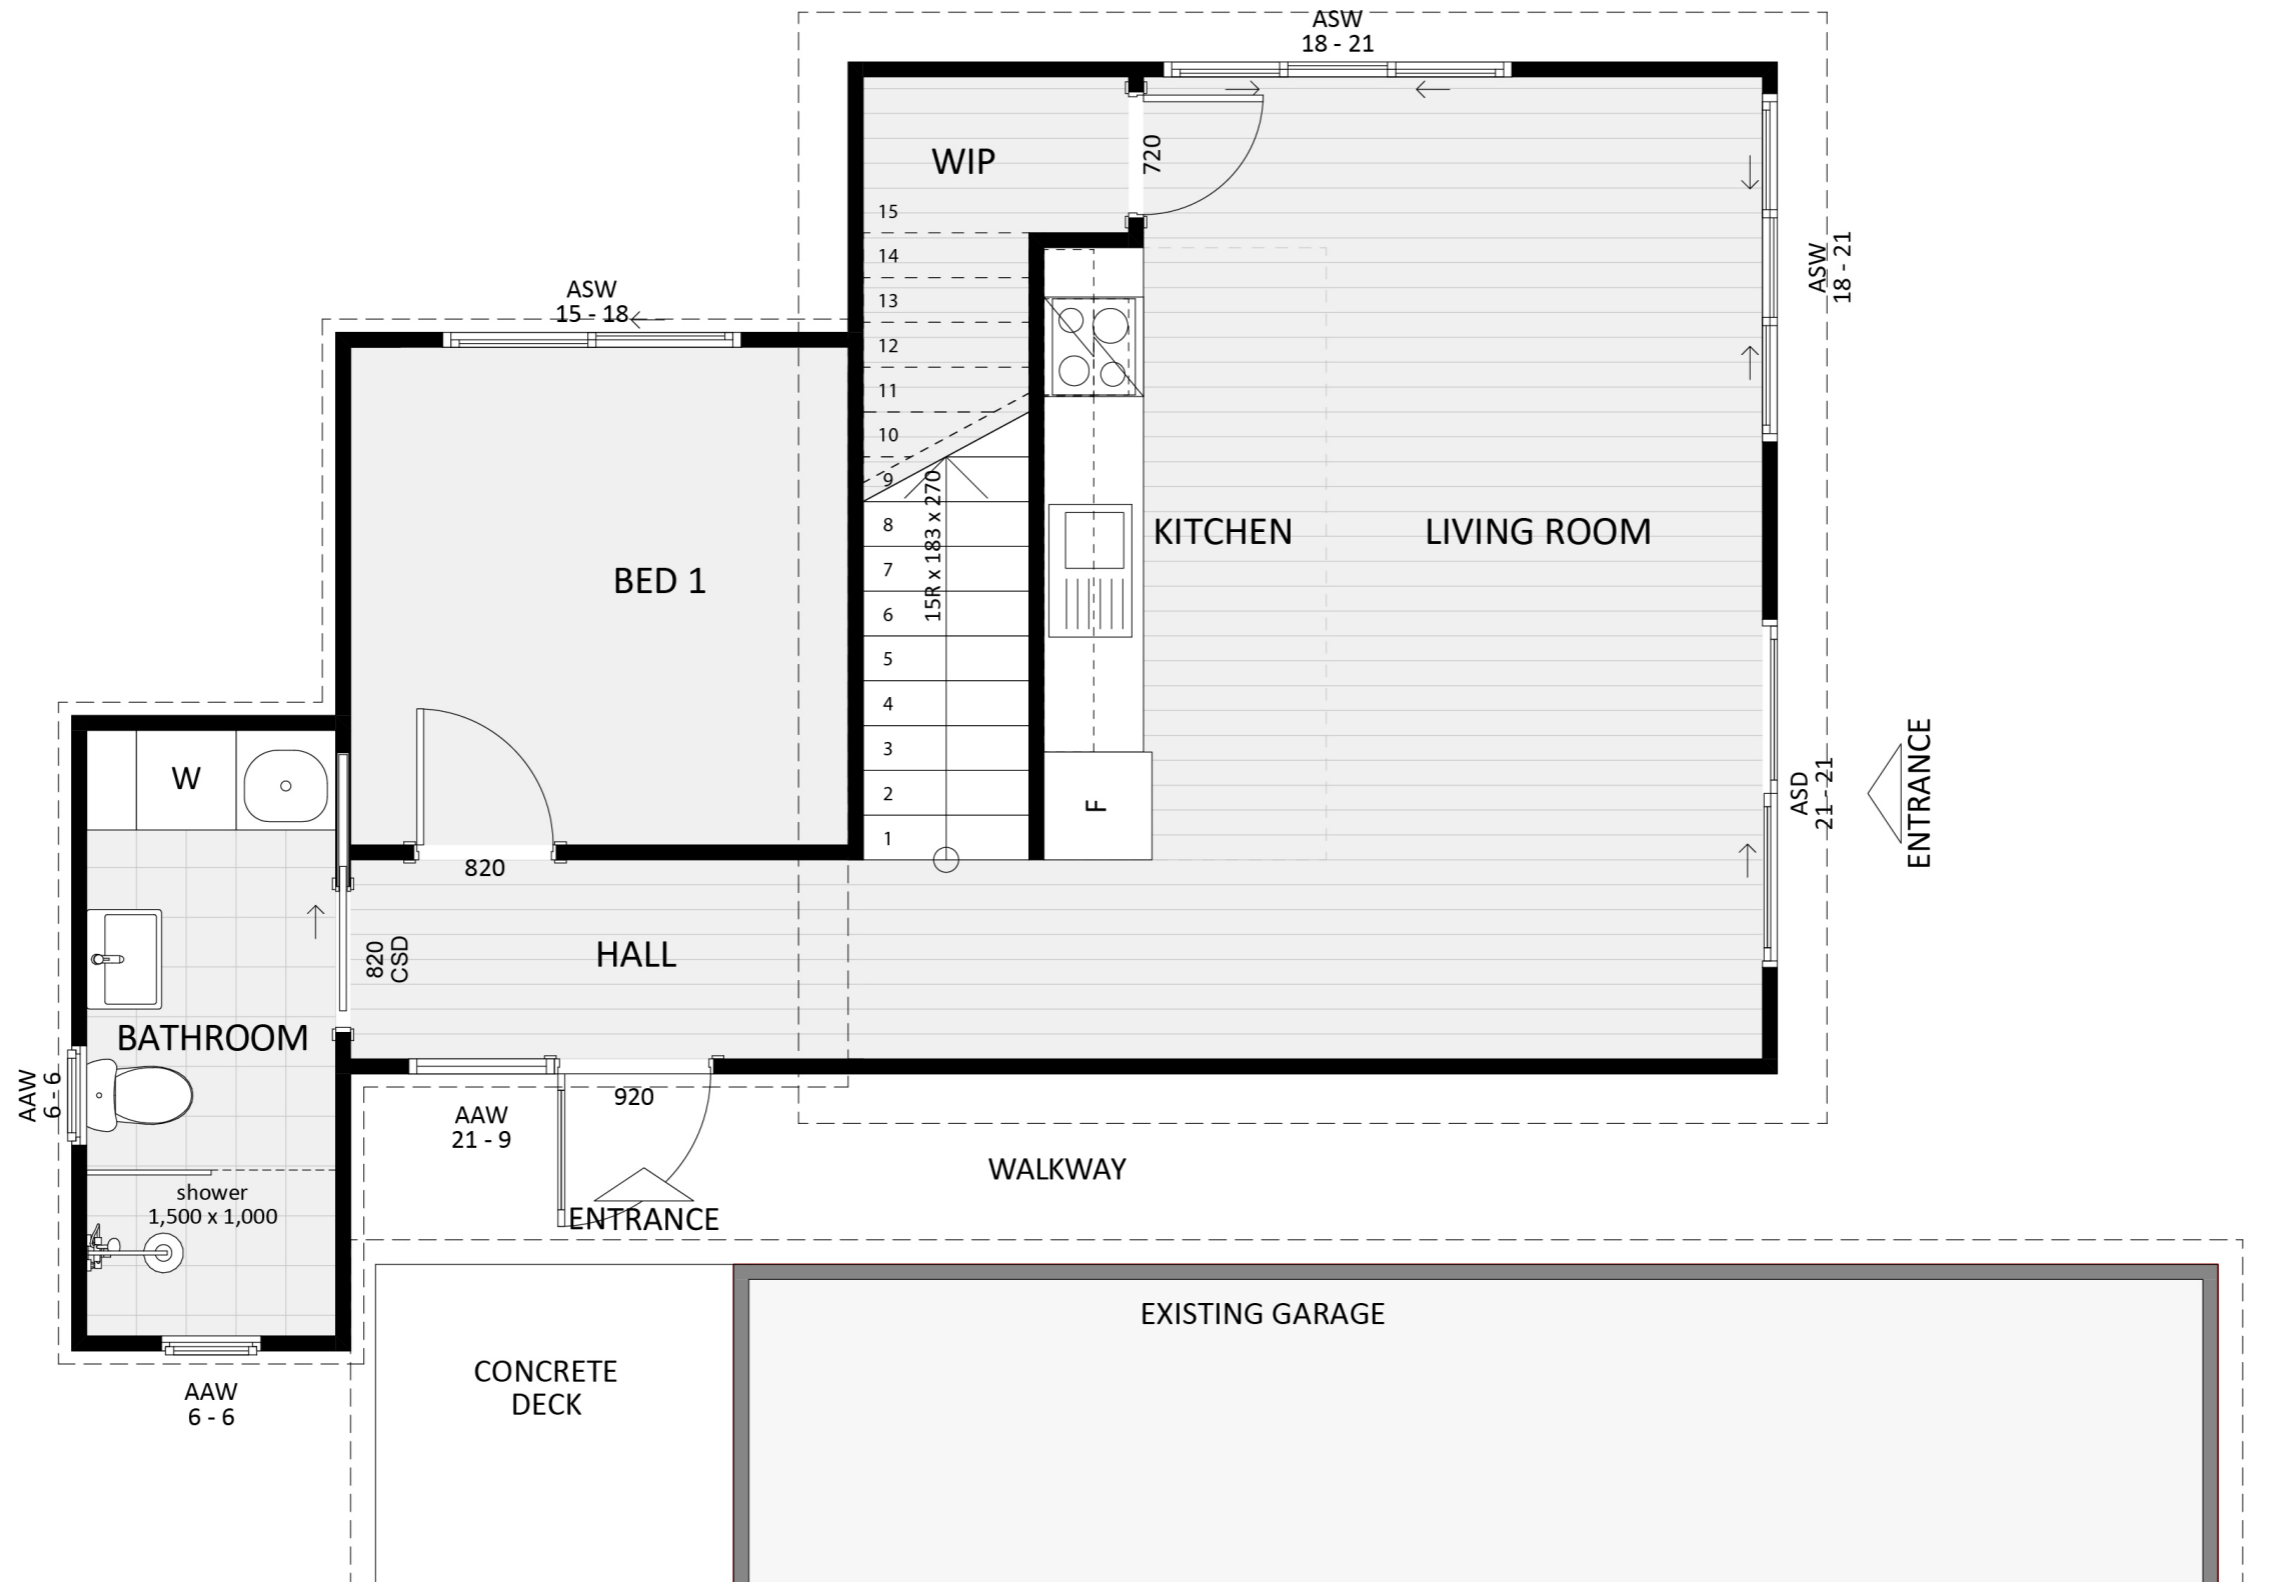

234

ACT Building Lic: 2342767

CANBERRA
GRANNY FLAT
BUILDERS

Eaves
Colour: Ironstone

Weathergroove Smooth 150mm
Colour: Basalt

James Hardie EasyLap
Colour: Dune

An elevation is the height of the structure from ground level to the height of the roof.

An elevation is the height of the structure from ground level to the height of the roof.

 **CANBERRA
GRANNY FLAT
BUILDERS**

canberragrannyflatbuilders.com.au

 info@cgfb.com.au

 1300 979 658

ACT Building Lic: 2012767