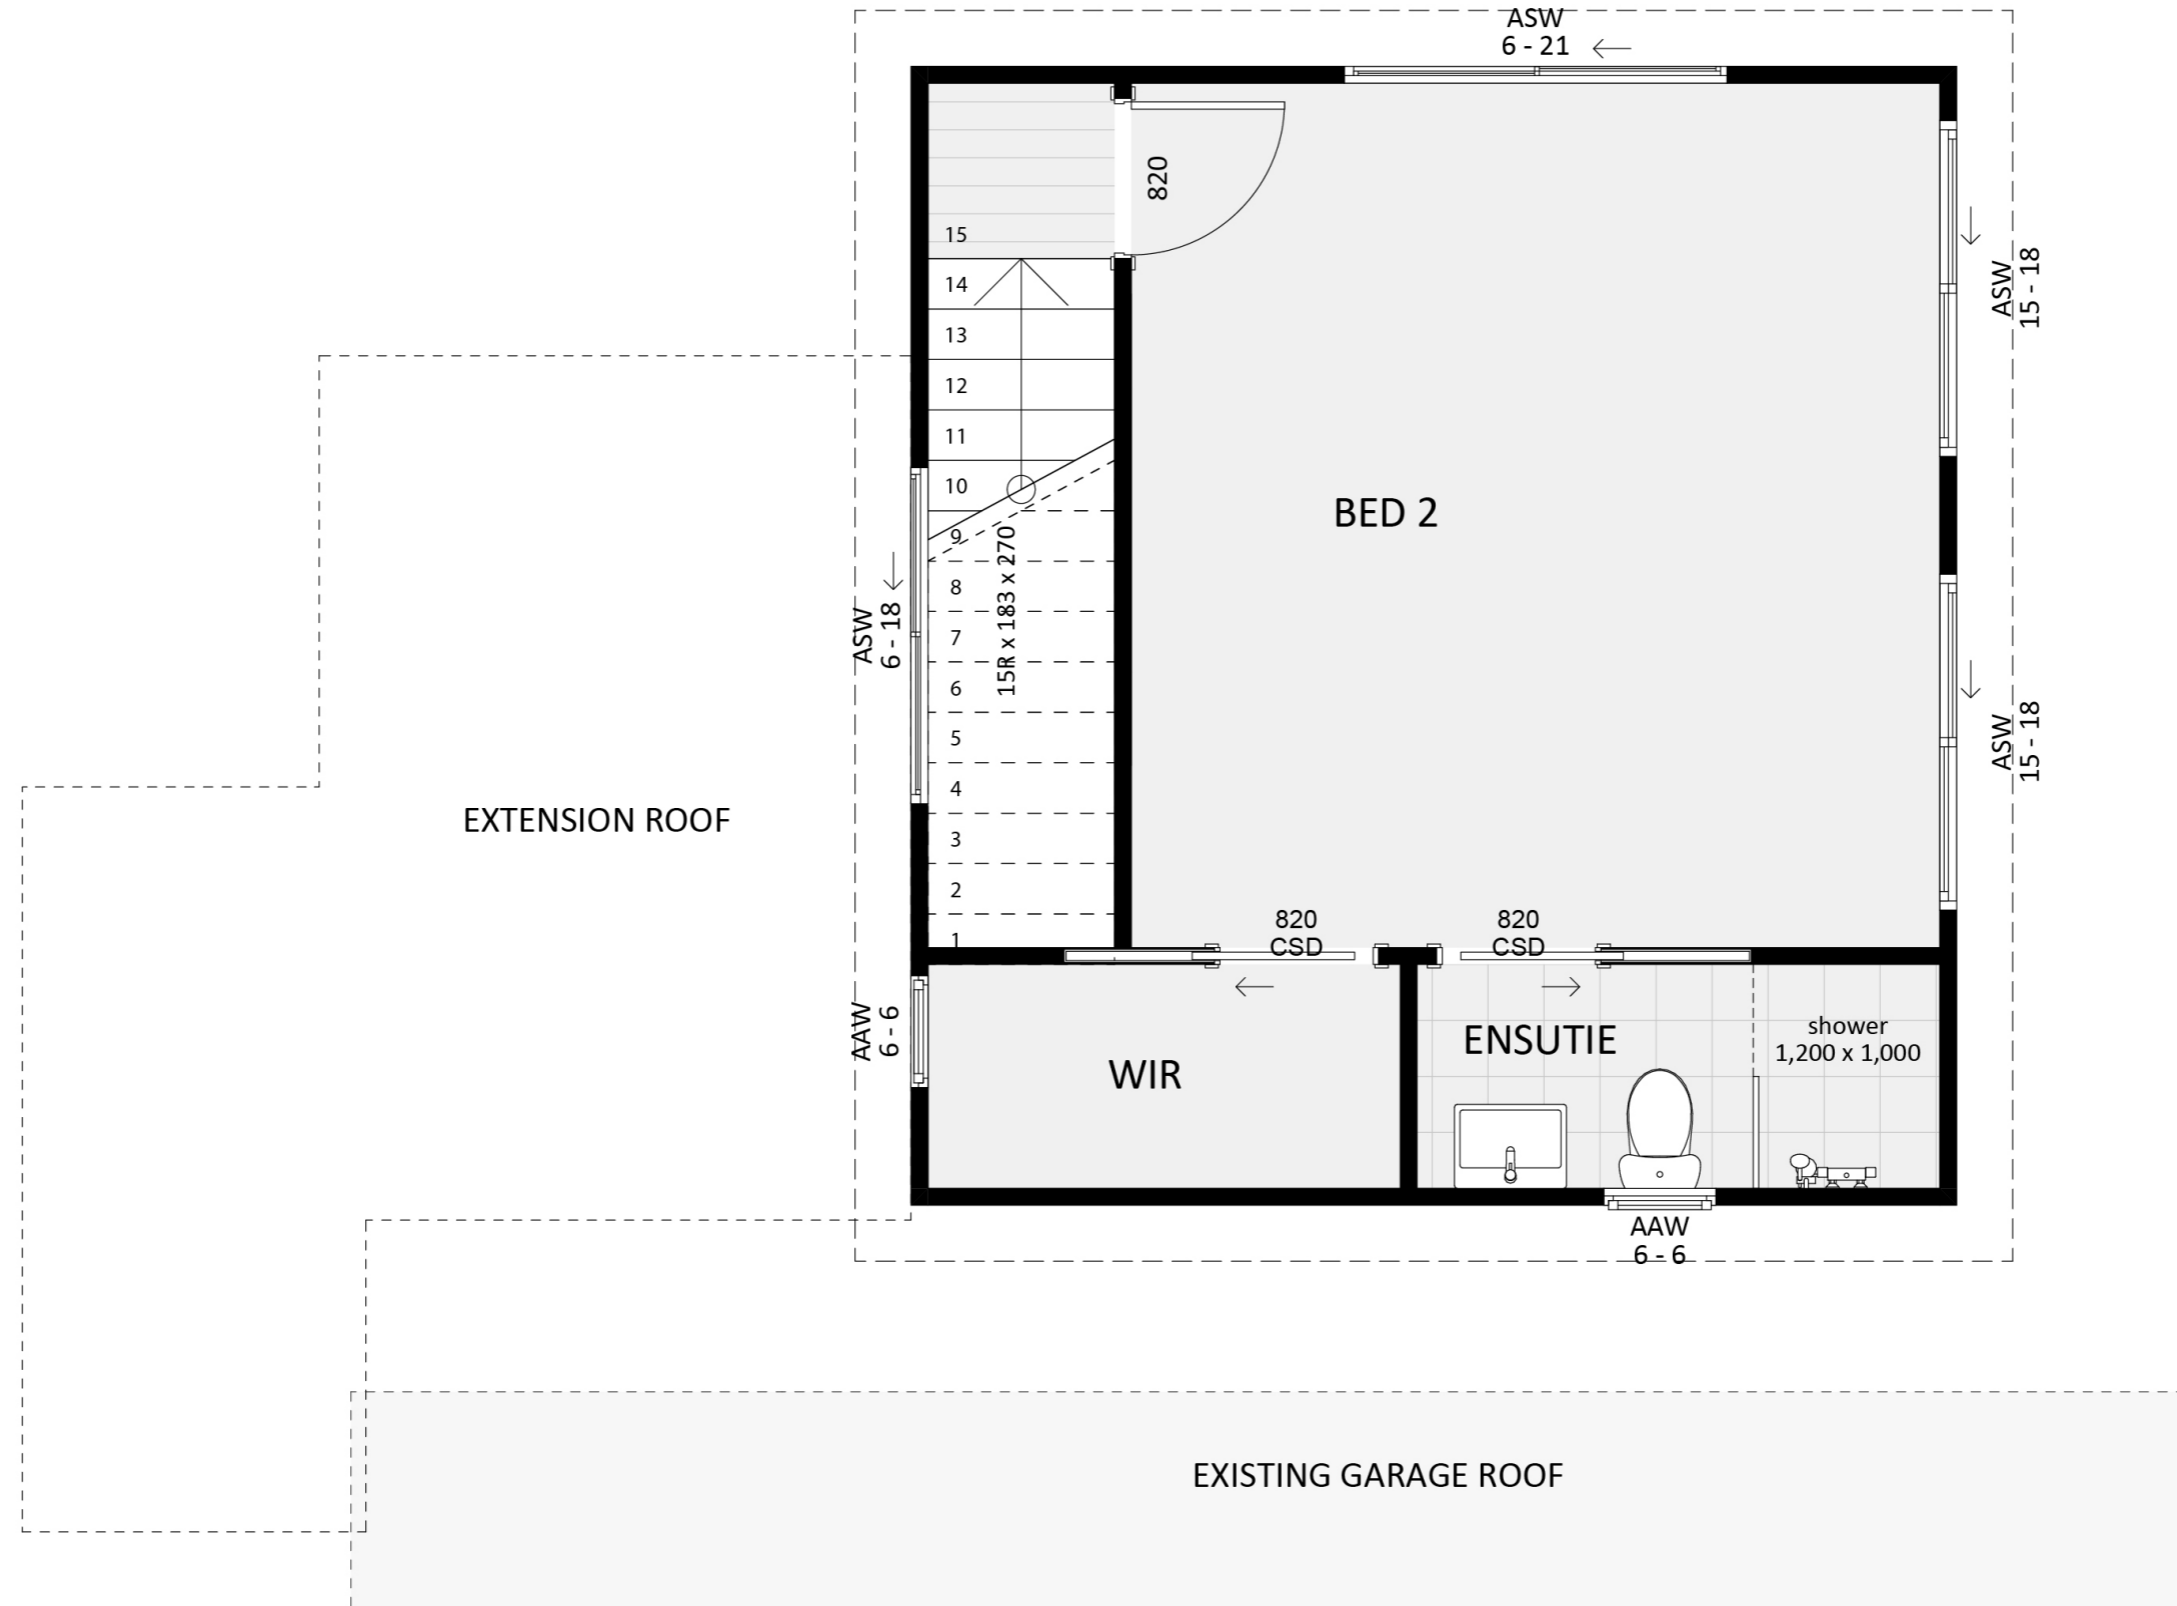

234

ACT Building Lic: 2342767

CANBERRA
GRANNY FLAT
BUILDERS

Eaves
Colour: Ironstone

Weathergroove Smooth 150mm
Colour: Basalt

James Hardie EasyLap
Colour: Dune

An elevation is the height of the structure from ground level to the height of the roof.

An elevation is the height of the structure from ground level to the height of the roof.

 **CANBERRA
GRANNY FLAT
BUILDERS**

canberragrannyflatbuilders.com.au

 info@cgfb.com.au

 1300 979 658

ACT Building Lic: 2012767