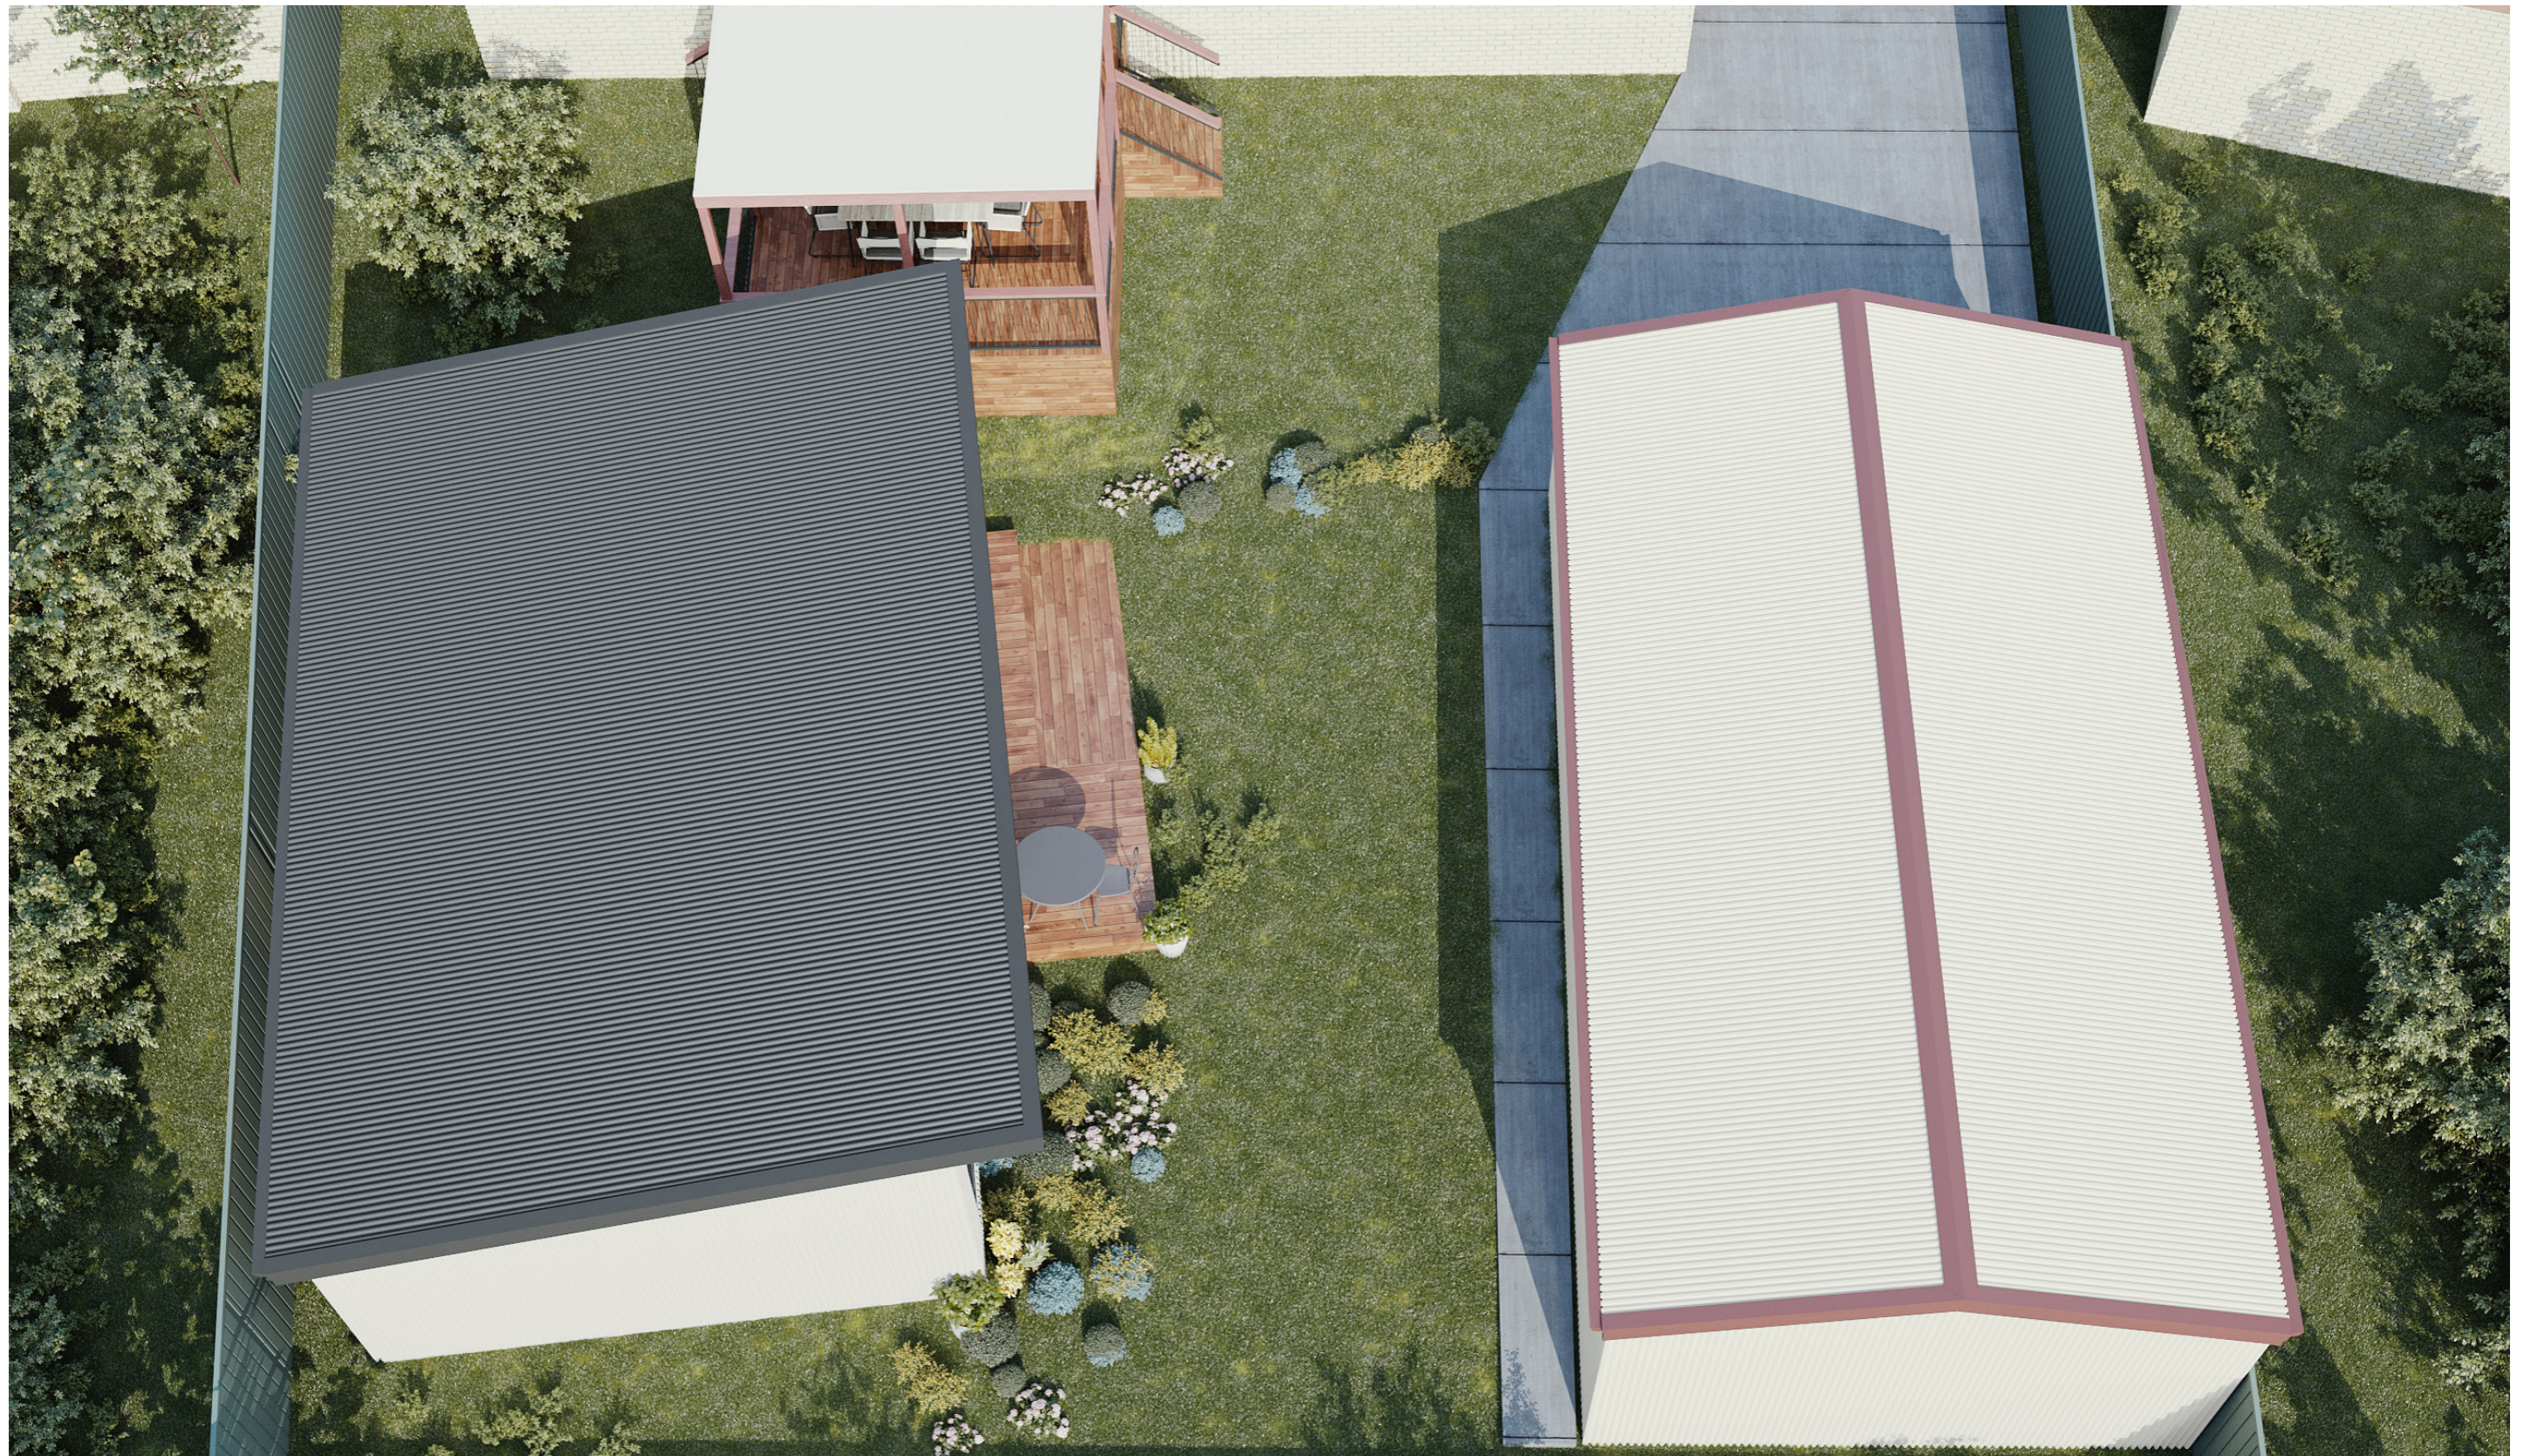

228

ACT Building Lic: 2282767

CANBERRA
GRANNY FLAT
BUILDERS

Colorbond Roof
Colour: Monument

Fascia and Gutters
Colour: Monument

Vertical Cladding
Colour: Shale Grey

Aluminium Windows and Doors
Colour: Monument

An elevation is the height of the structure from ground level to the height of the roof.

An elevation is the height of the structure from ground level to the height of the roof.

 **CANBERRA
GRANNY FLAT
BUILDERS**