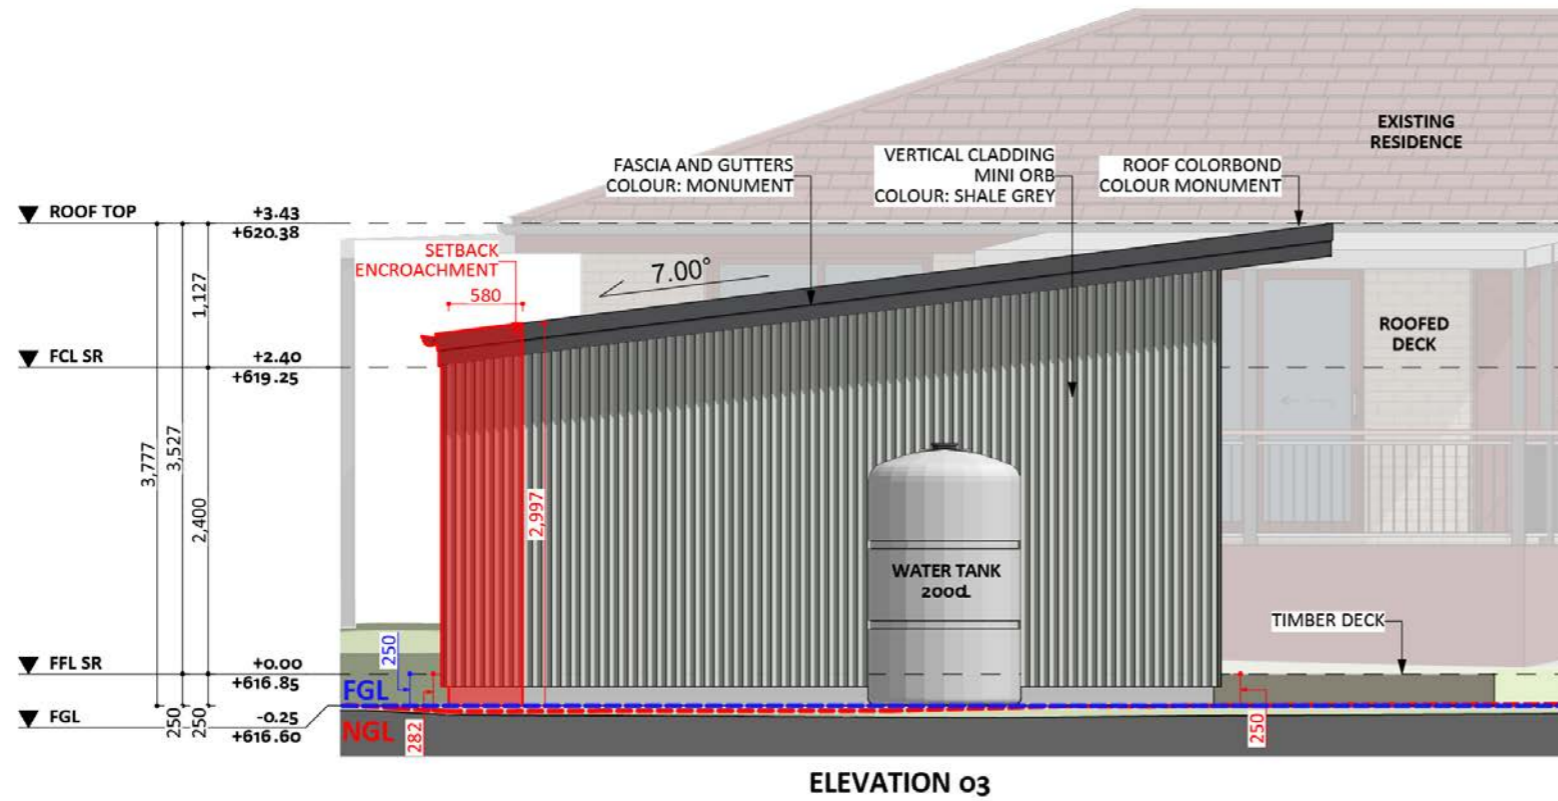

228

ACT Building Lic: 2282767

CANBERRA
GRANNY FLAT
BUILDERS

Colorbond Roof
Colour: Monument

Fascia and Gutters
Colour: Monument

Vertical Cladding
Colour: Shale Grey

Aluminium Windows and Doors
Colour: Monument

An elevation is the height of the structure from ground level to the height of the roof.

An elevation is the height of the structure from ground level to the height of the roof.

 **CANBERRA
GRANNY FLAT
BUILDERS**