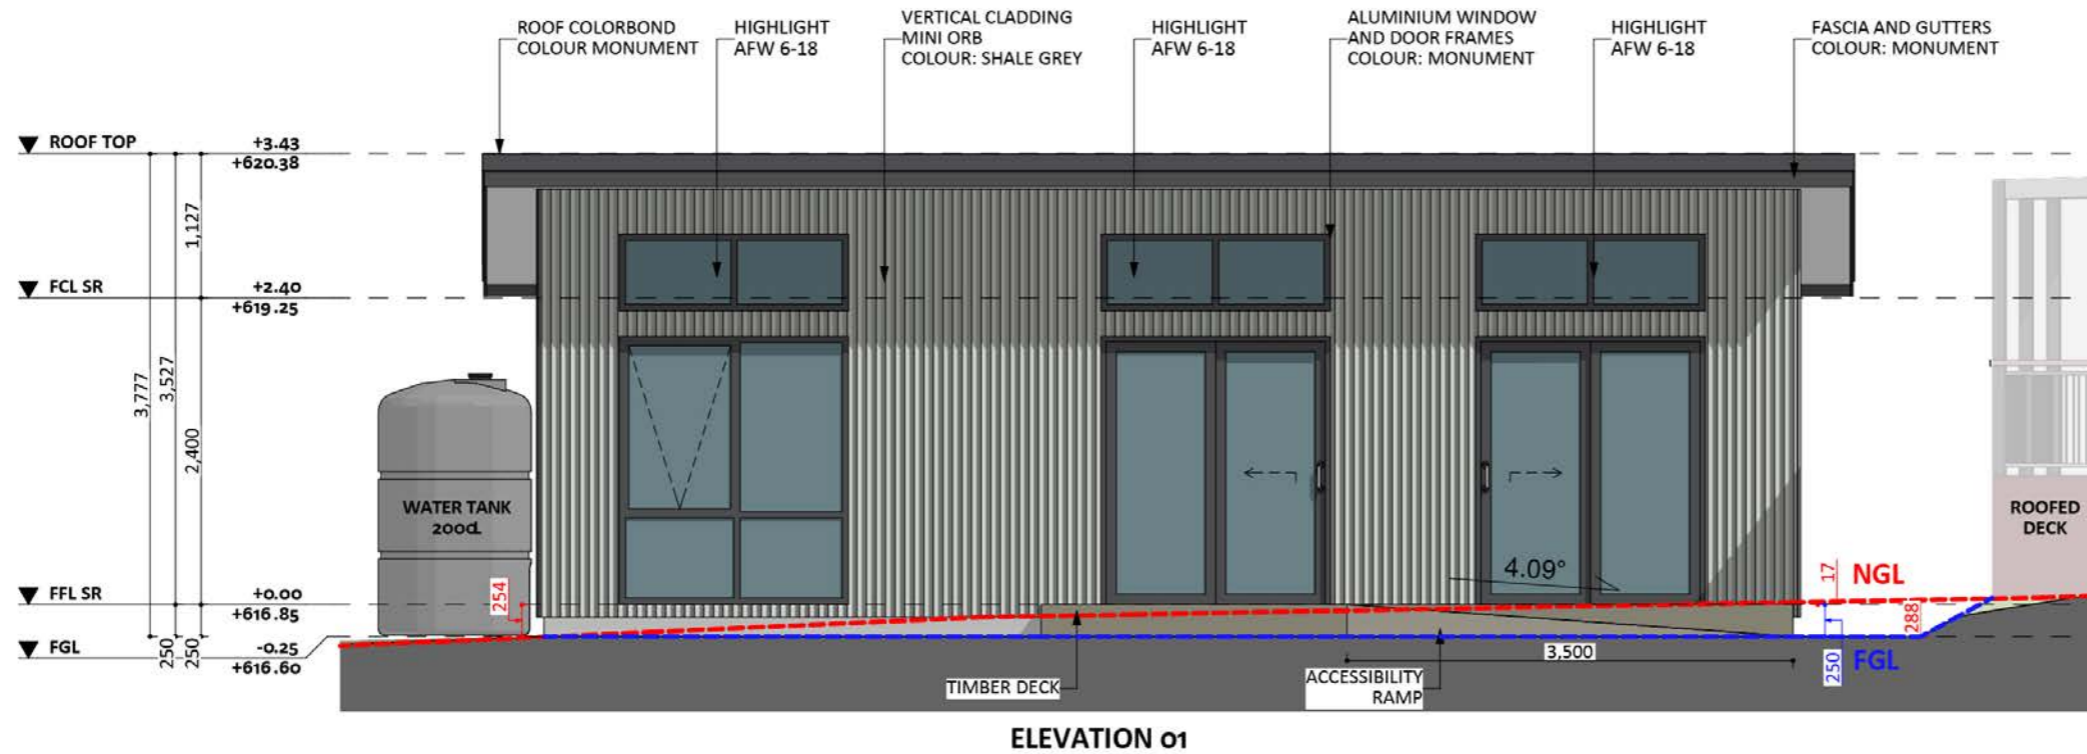

228

ACT Building Lic: 2282767

CANBERRA
GRANNY FLAT
BUILDERS

Colorbond Roof
Colour: Monument

Fascia and Gutters
Colour: Monument

Vertical Cladding
Colour: Shale Grey

Aluminium Windows and Doors
Colour: Monument

An elevation is the height of the structure from ground level to the height of the roof.

An elevation is the height of the structure from ground level to the height of the roof.

 **CANBERRA
GRANNY FLAT
BUILDERS**