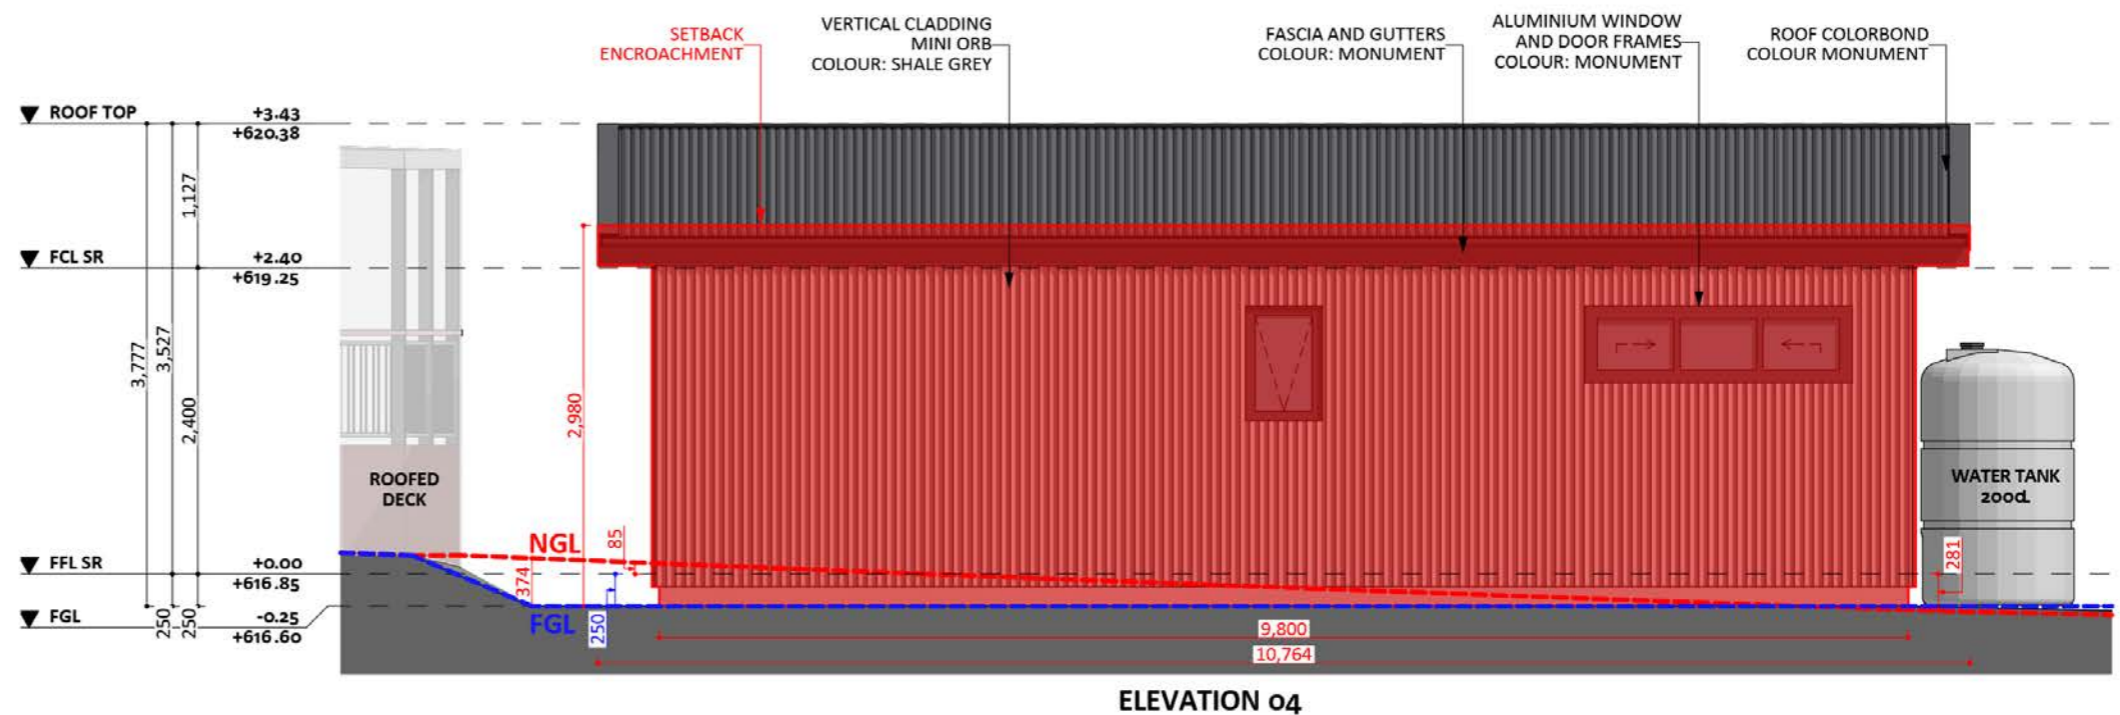

228

ACT Building Lic: 2282767

CANBERRA
GRANNY FLAT
BUILDERS

Colorbond Roof
Colour: Monument

Fascia and Gutters
Colour: Monument

Vertical Cladding
Colour: Shale Grey

Aluminium Windows and Doors
Colour: Monument

An elevation is the height of the structure from ground level to the height of the roof.

An elevation is the height of the structure from ground level to the height of the roof.

 **CANBERRA
GRANNY FLAT
BUILDERS**