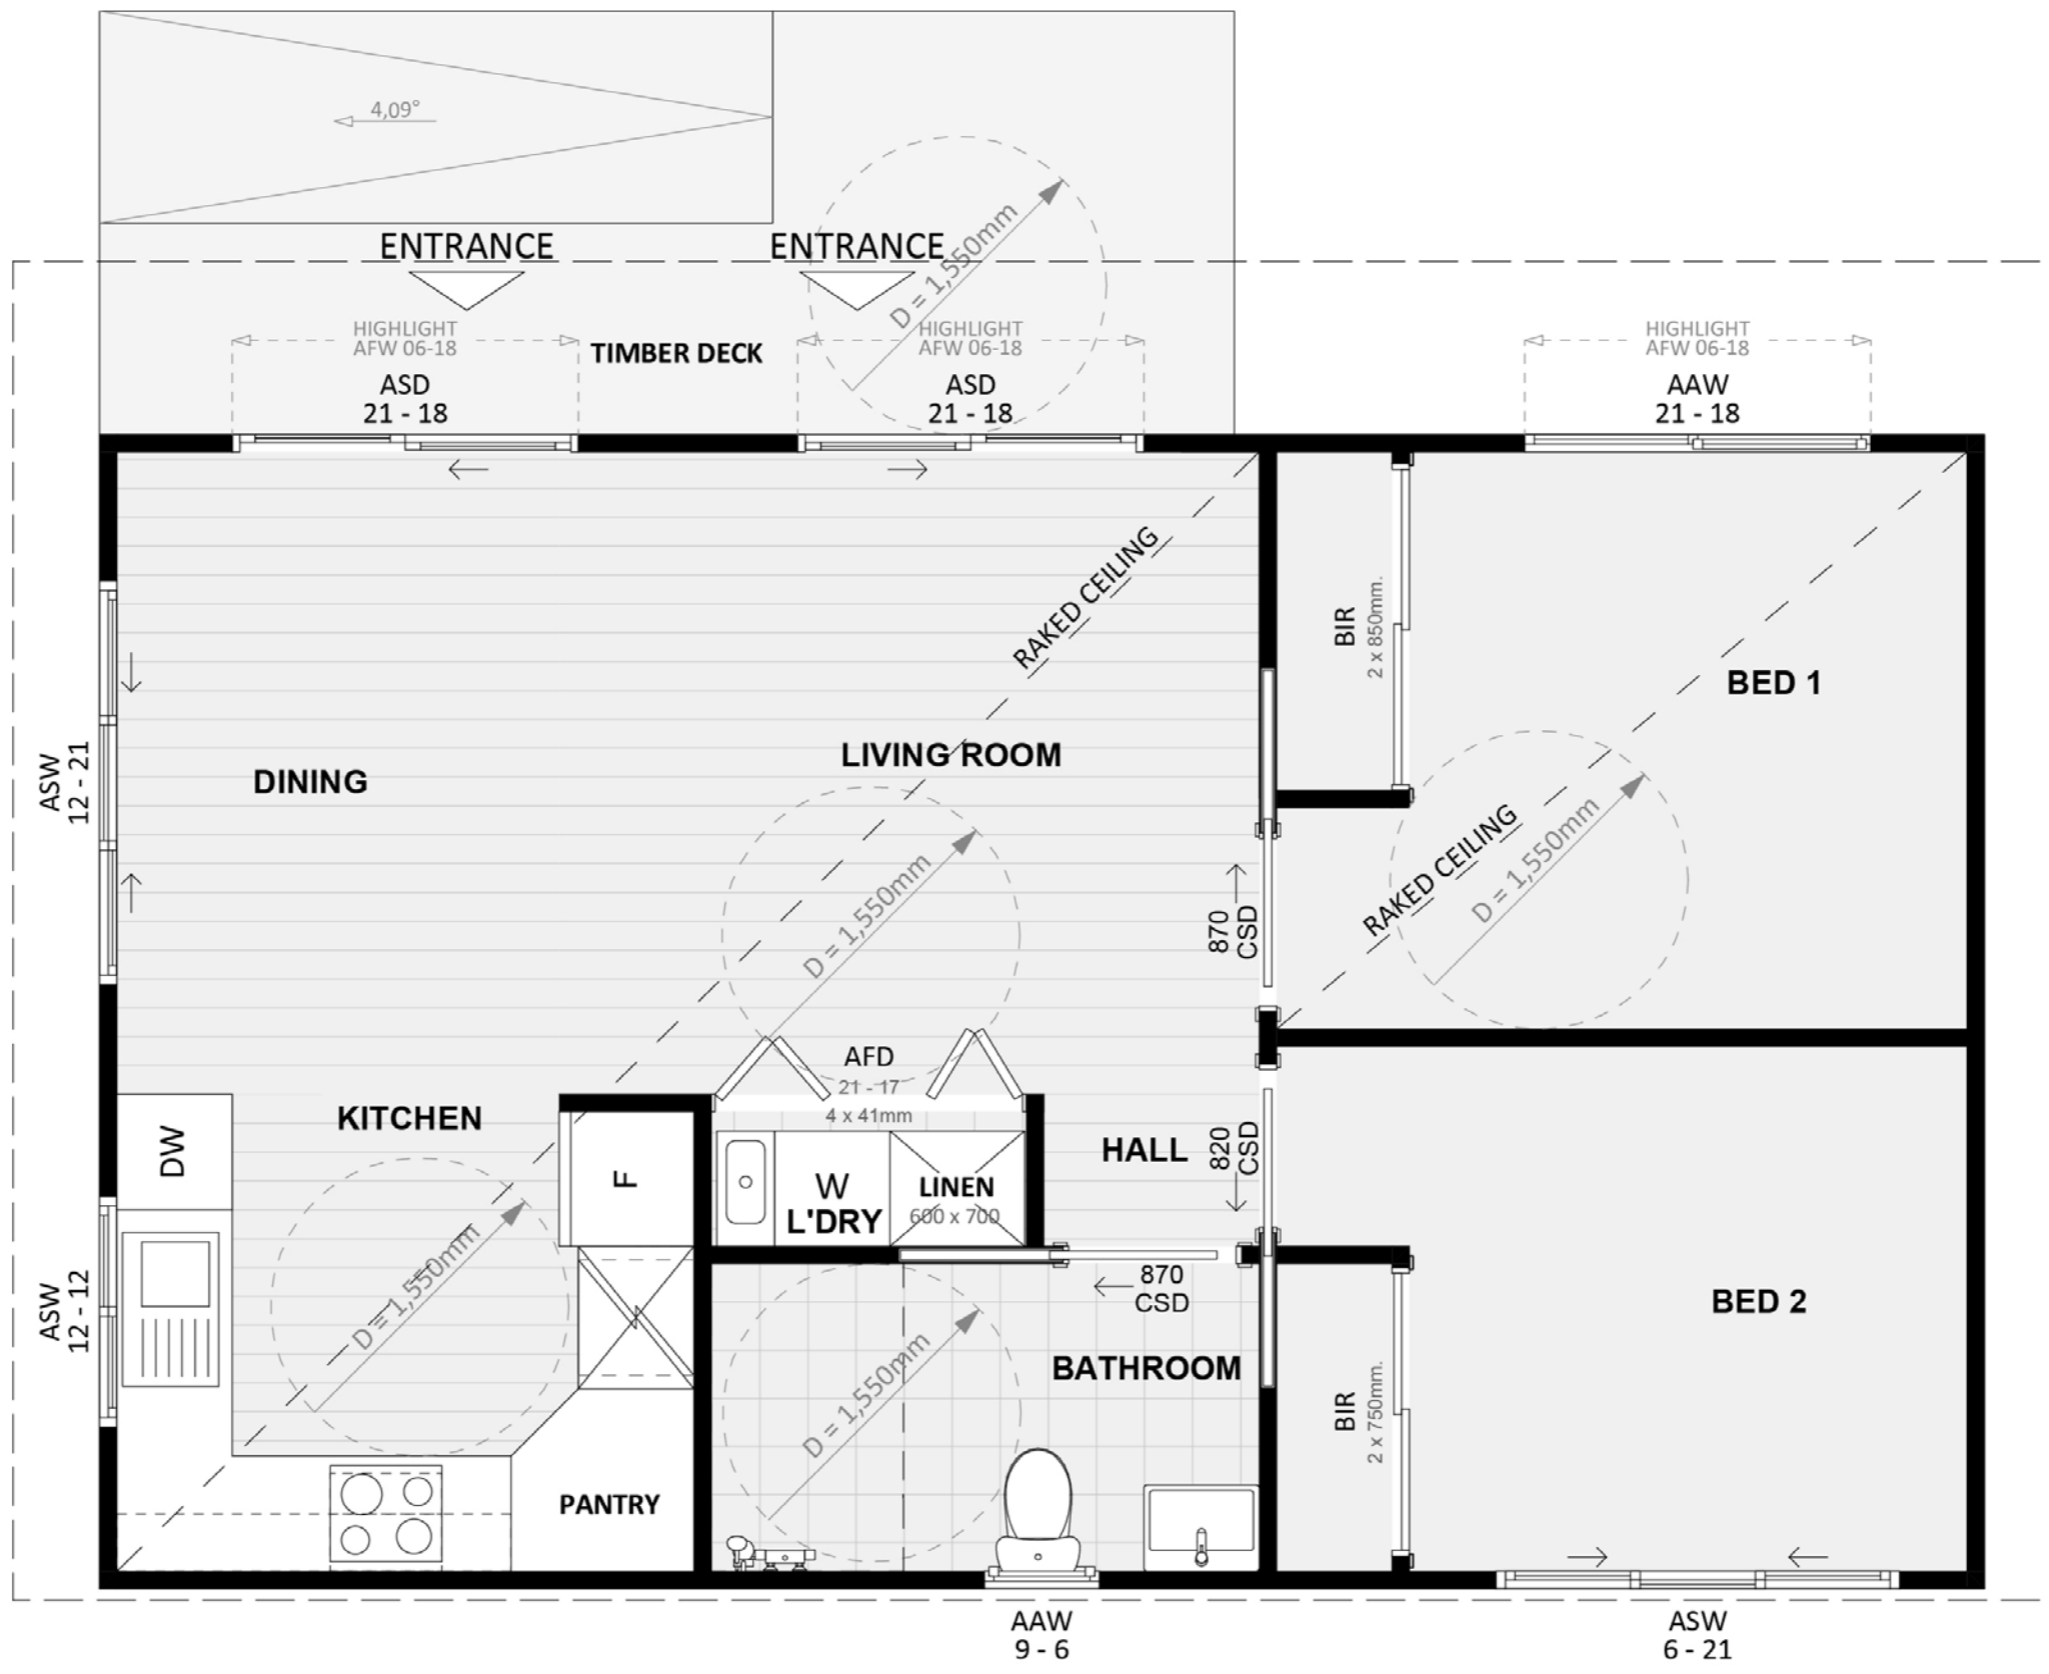

228

ACT Building Lic: 2282767

CANBERRA
GRANNY FLAT
BUILDERS

Colorbond Roof
Colour: Monument

Fascia and Gutters
Colour: Monument

Vertical Cladding
Colour: Shale Grey

Aluminium Windows and Doors
Colour: Monument

An elevation is the height of the structure from ground level to the height of the roof.

An elevation is the height of the structure from ground level to the height of the roof.

 **CANBERRA
GRANNY FLAT
BUILDERS**