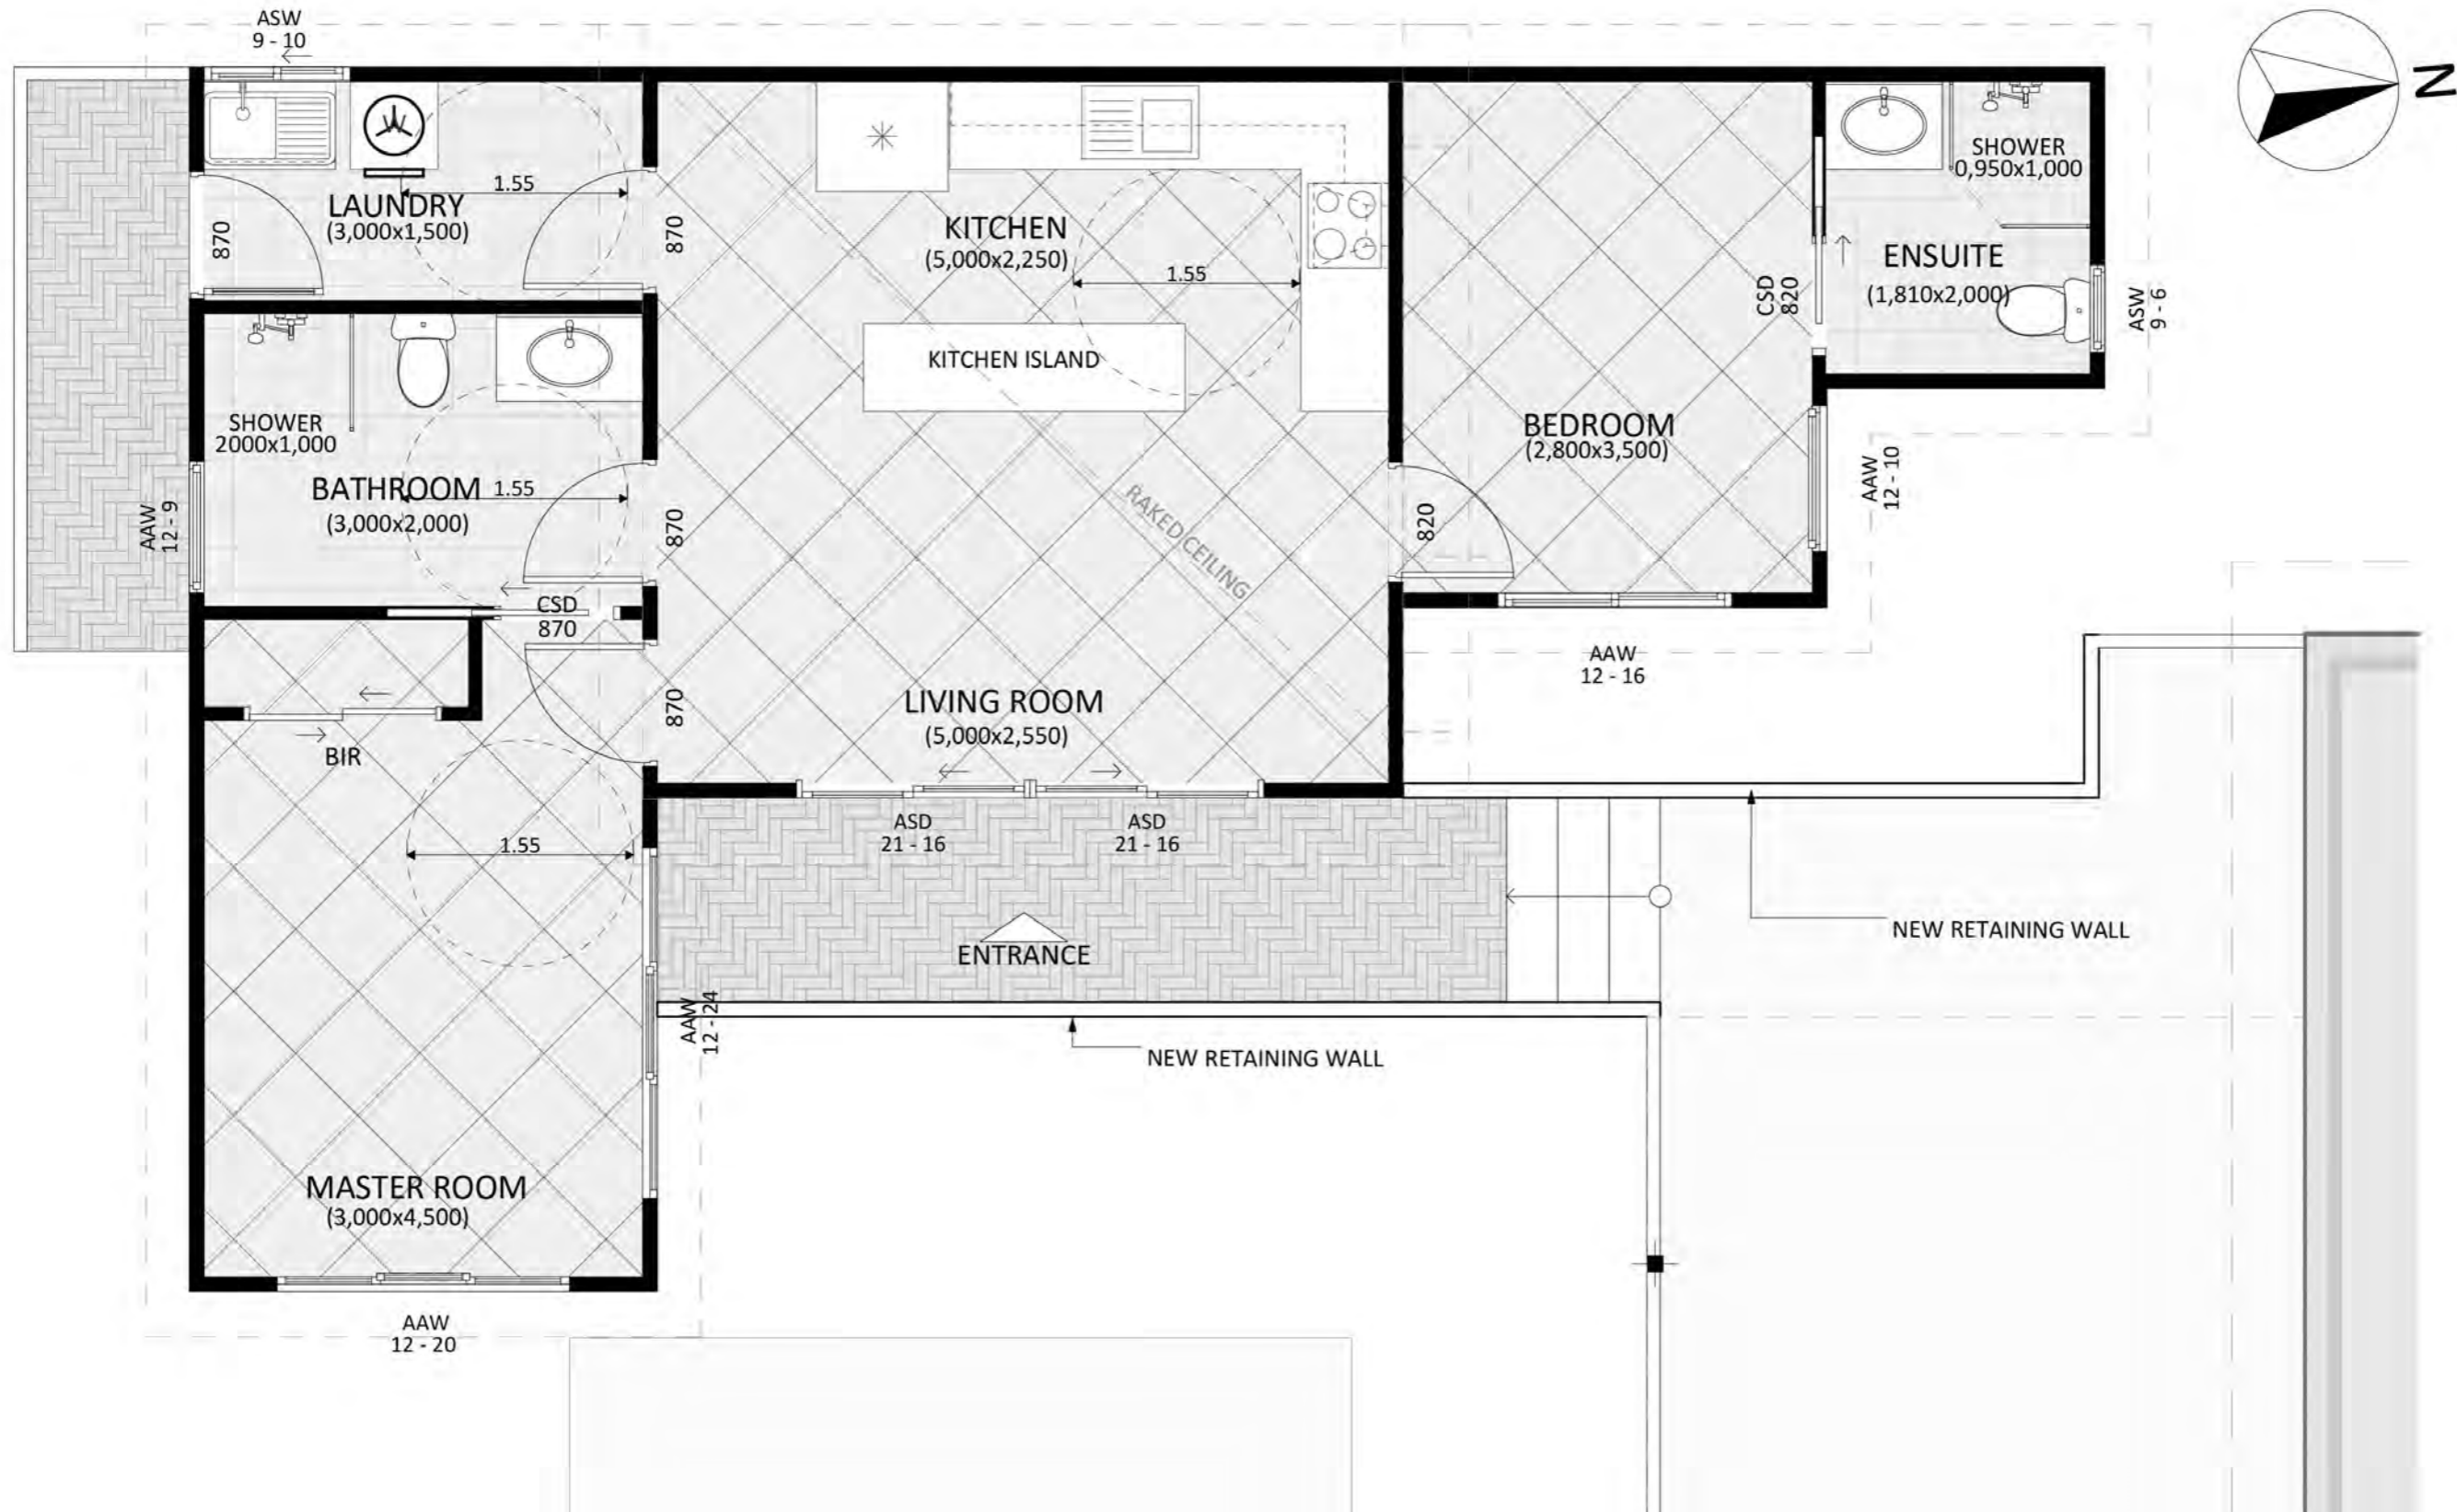

222

ACT Building Lic: 2012767

CANBERRA
GRANNY FLAT
BUILDERS

Sheet Roof Covering
Colour: Windspray

Window/Door Frame
Colour: Ironstone

Weathertex SELFLOK ECOGROOVE
Colour: Evening Haze

JH Matrix Cladding
Colour: Evening Haze

An elevation is the height of the structure from ground level to the height of the roof.

EAST ELEVATION

WEST ELEVATION

An elevation is the height of the structure from ground level to the height of the roof.