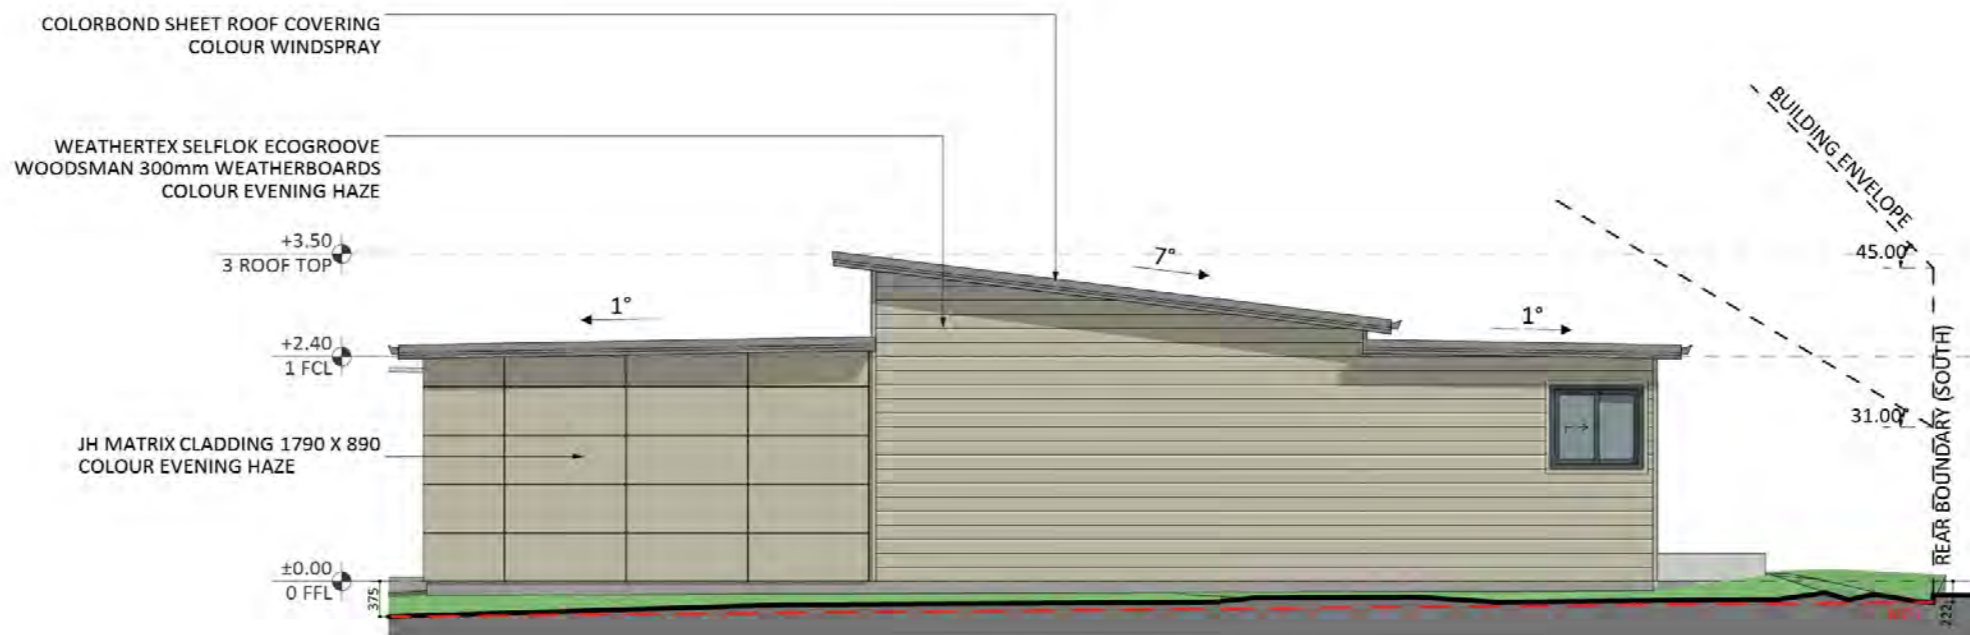

222

ACT Building Lic: 2012767

CANBERRA
GRANNY FLAT
BUILDERS

Sheet Roof Covering
Colour: Windspray

Window/Door Frame
Colour: Ironstone

Weathertex SELFLOK ECOGROOVE
Colour: Evening Haze

JH Matrix Cladding
Colour: Evening Haze

An elevation is the height of the structure from ground level to the height of the roof.

EAST ELEVATION

WEST ELEVATION

An elevation is the height of the structure from ground level to the height of the roof.