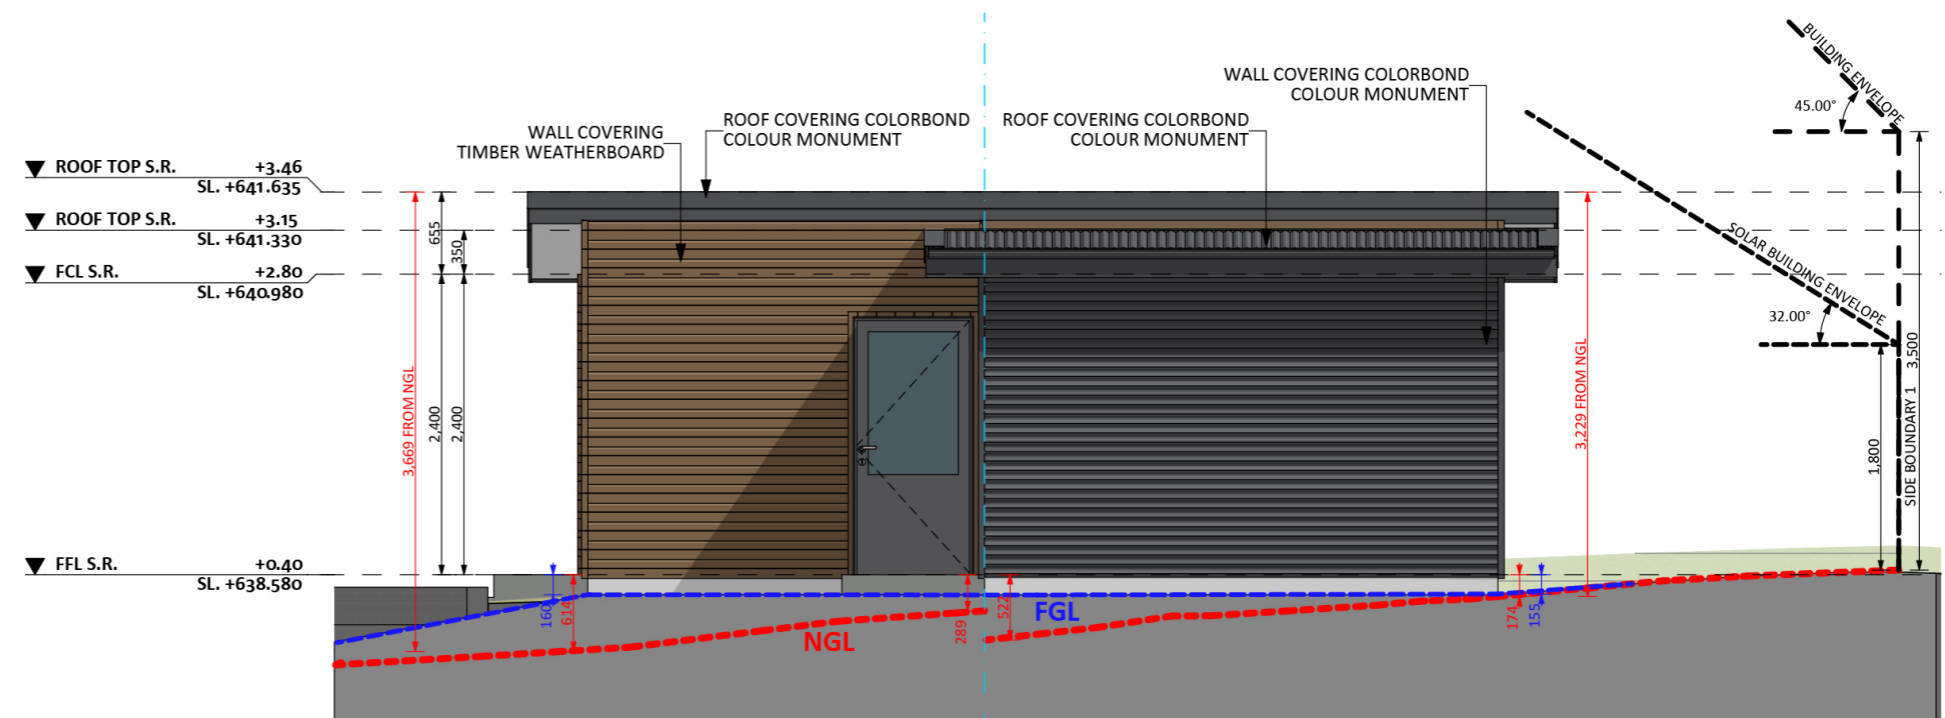

216

ACT Building Lic: 2162767

CANBERRA
GRANNY FLAT
BUILDERS

Timber Weatherboard
Colour: Natural

Colorbond Roof Covering
Colour: Monument

Aluminium Windows and Doors
Colour: Monument

Colorbond Cladding
Colour: Monument

An elevation is the height of the structure from ground level to the height of the roof.

ELEVATION 01

ELEVATION 02

An elevation is the height of the structure from ground level to the height of the roof.