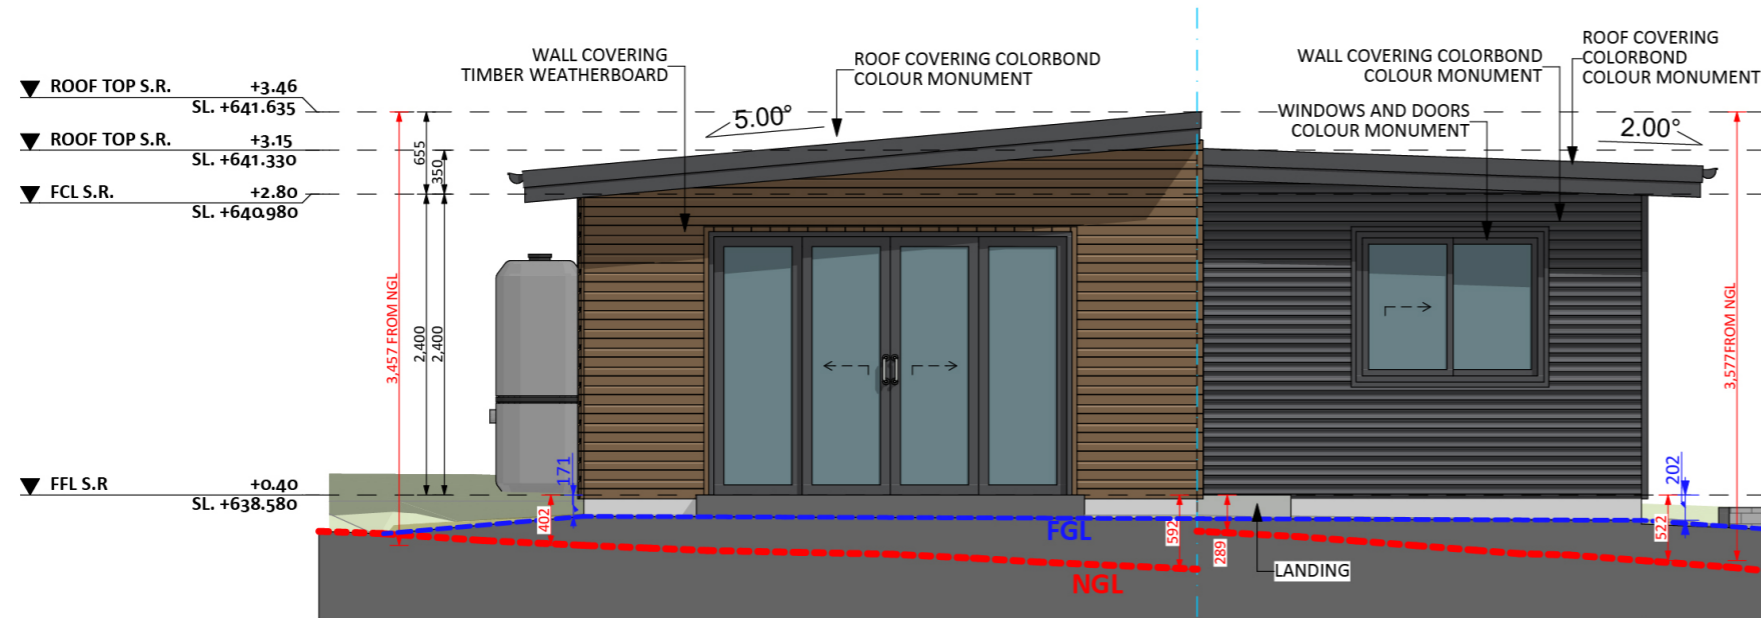

216

ACT Building Lic: 2162767

CANBERRA
GRANNY FLAT
BUILDERS

Timber Weatherboard
Colour: Natural

Colorbond Roof Covering
Colour: Monument

Aluminium Windows and Doors
Colour: Monument

Colorbond Cladding
Colour: Monument

An elevation is the height of the structure from ground level to the height of the roof.

ELEVATION 01

ELEVATION 02

An elevation is the height of the structure from ground level to the height of the roof.