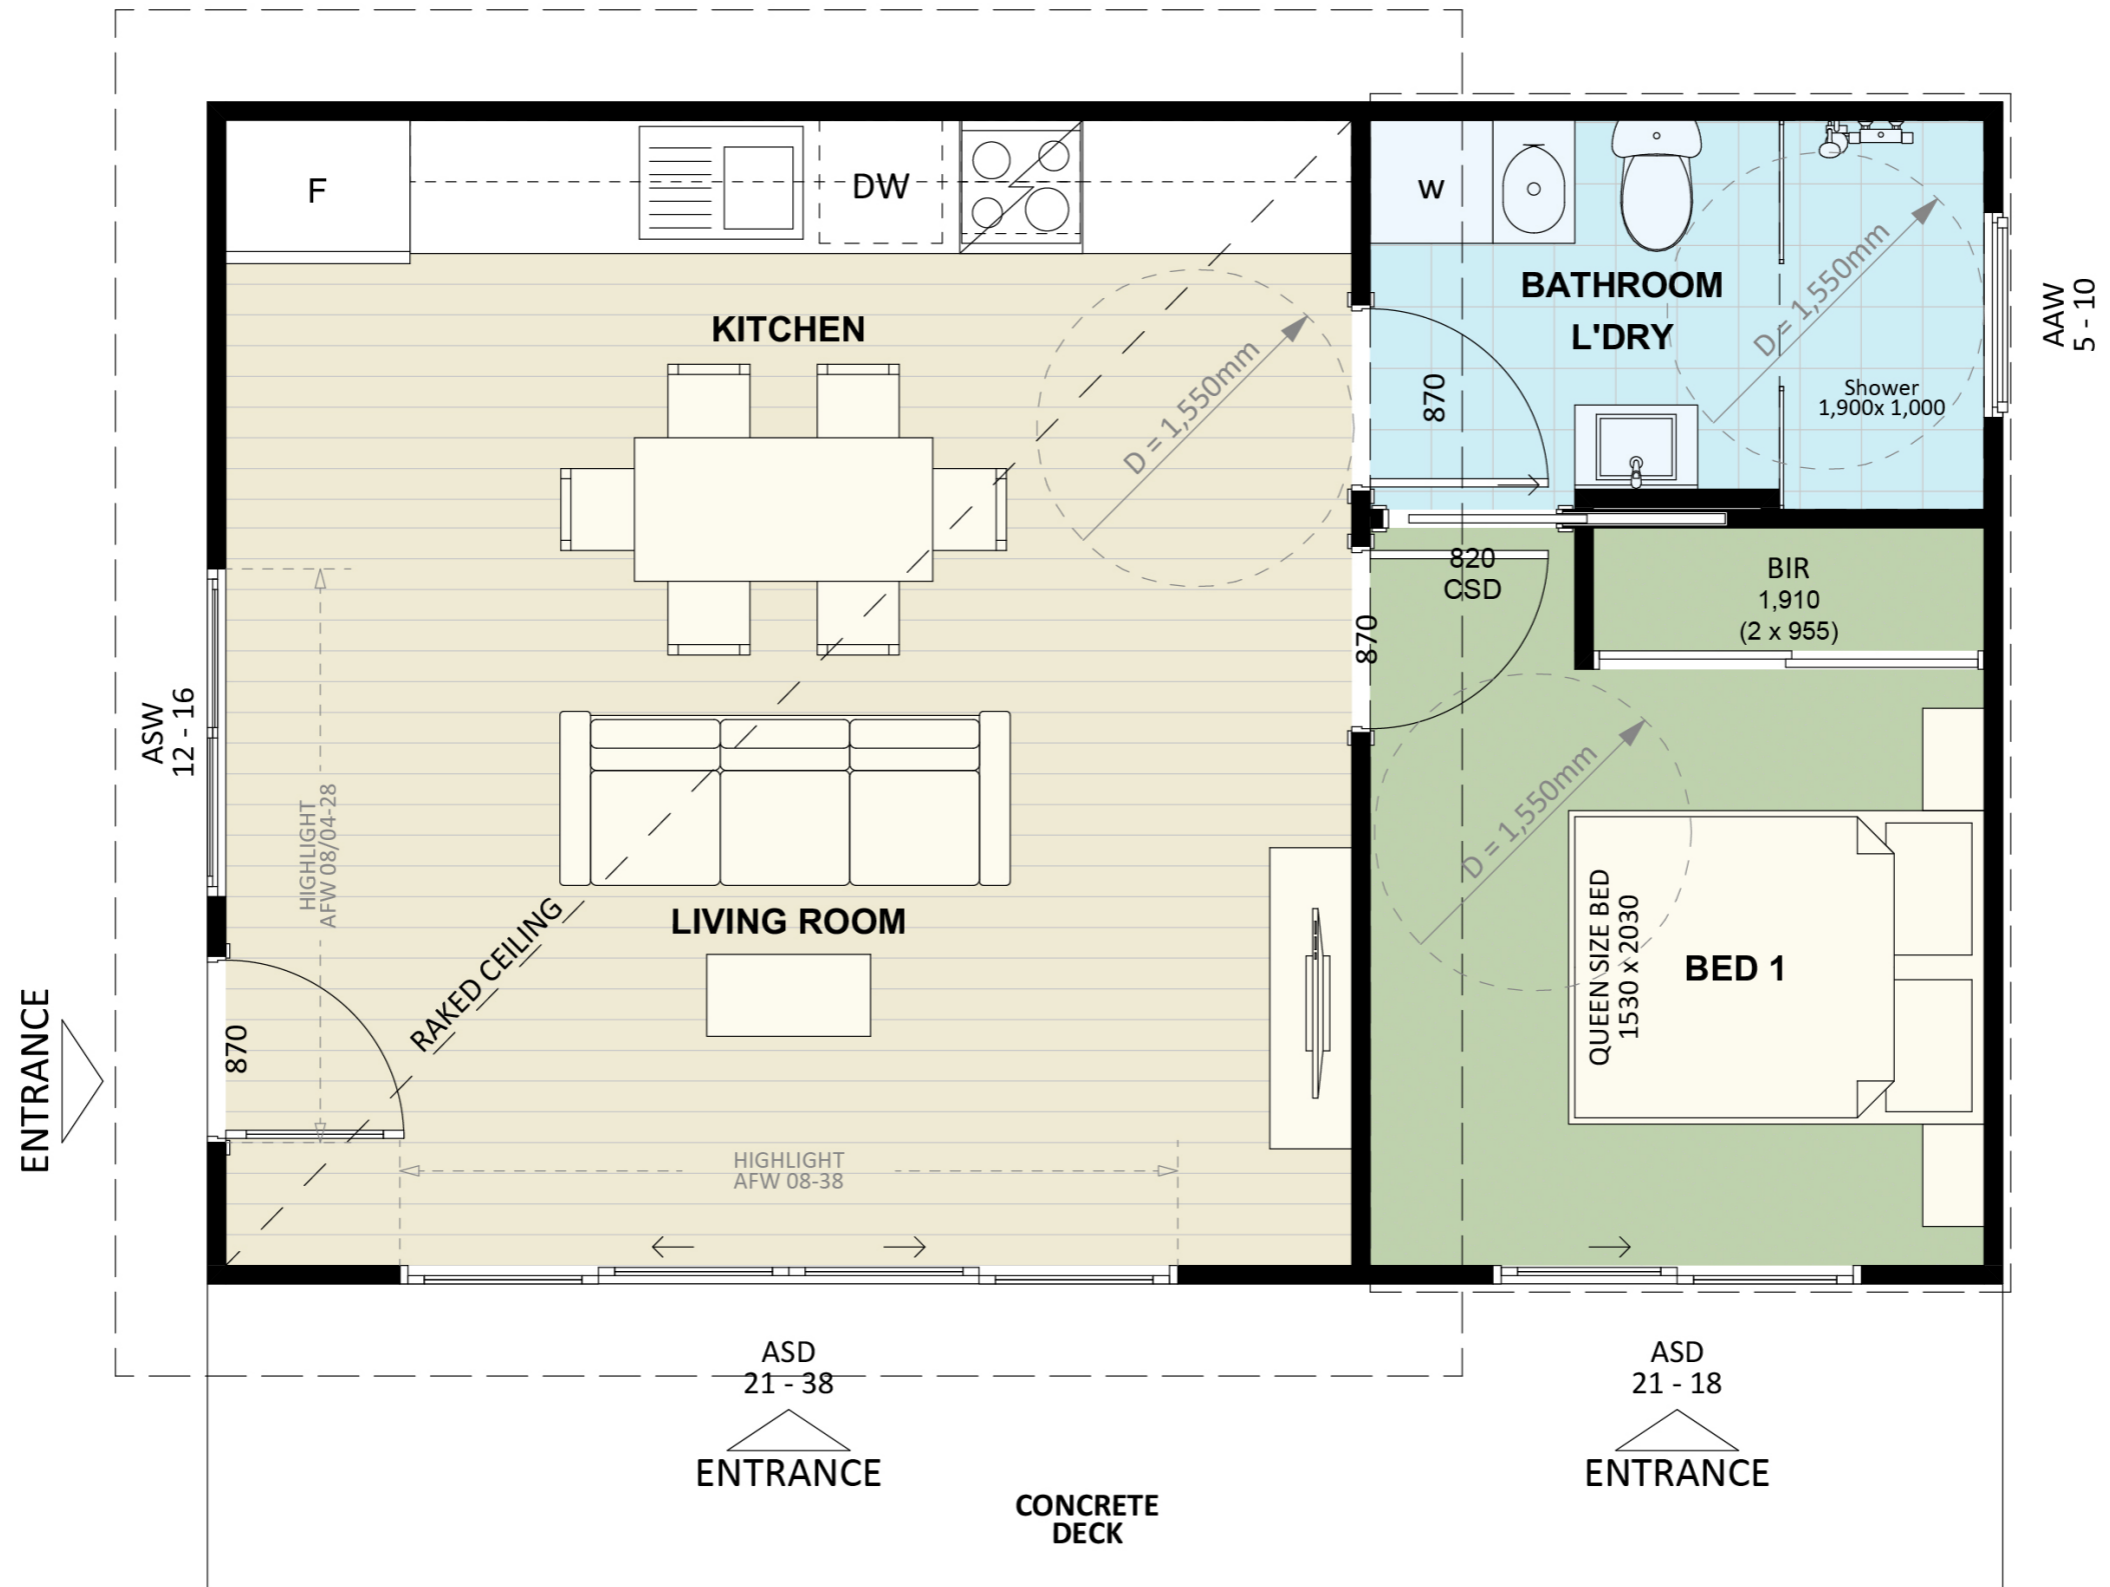

145

ACT Building Lic: 1452767

**CANBERRA**  
**GRANNY FLAT**  
**BUILDERS**

Roof Covering  
Colour: Woodland Grey

Weathertex Weathergroove  
Colour: Natural

Aluminium Windows and Doors  
Colour: Woodland Grey

An elevation is the height of the structure from ground level to the height of the roof.

An elevation is the height of the structure from ground level to the height of the roof.

 **CANBERRA  
GRANNY FLAT  
BUILDERS**