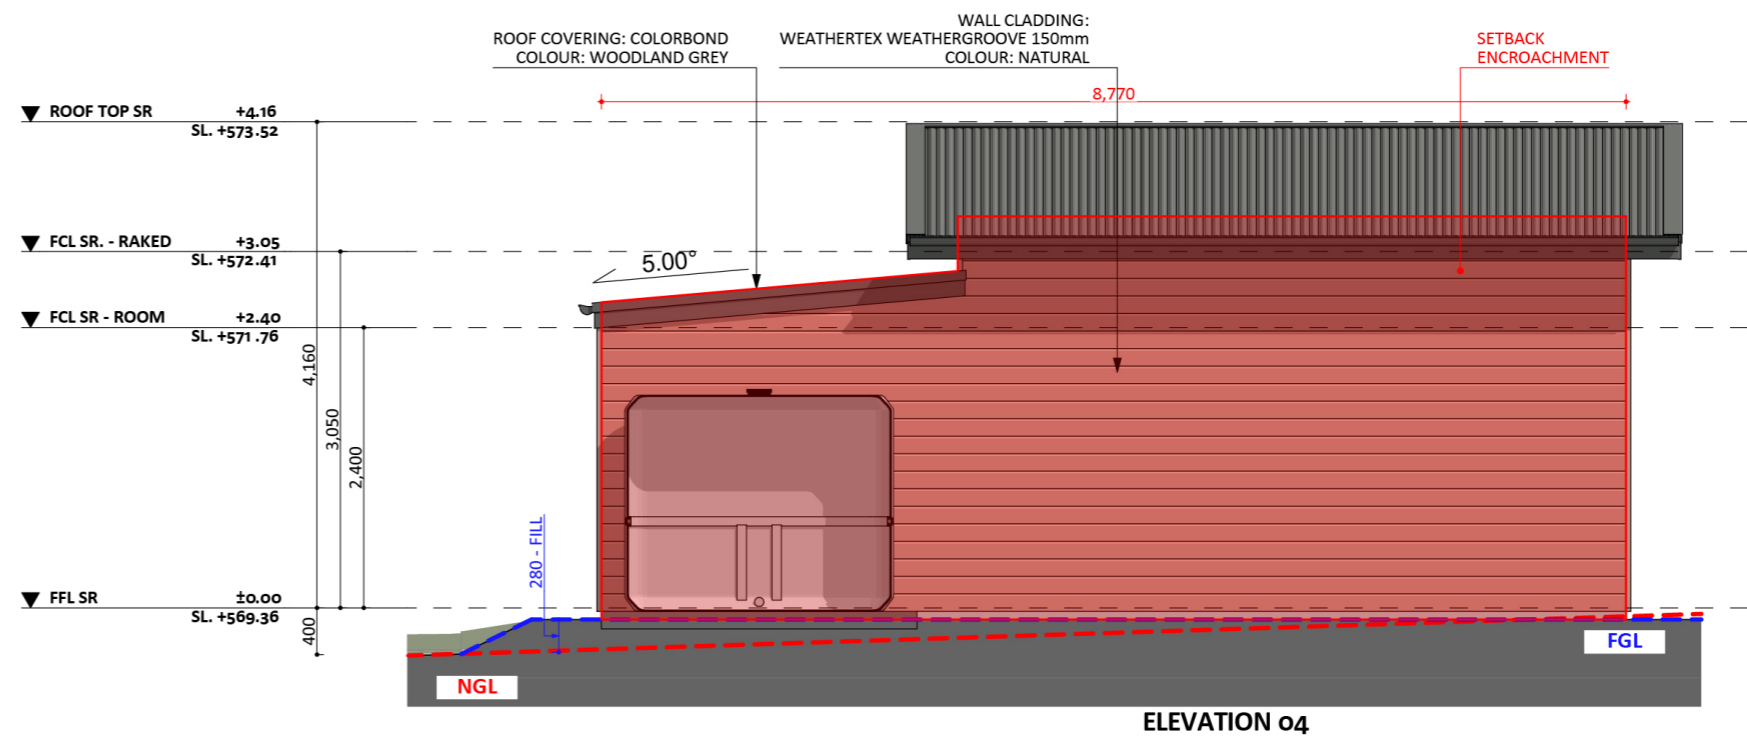

145

ACT Building Lic: 1452767

**CANBERRA**  
**GRANNY FLAT**  
**BUILDERS**

Roof Covering  
Colour: Woodland Grey

Weathertex Weathergroove  
Colour: Natural

Aluminium Windows and Doors  
Colour: Woodland Grey

An elevation is the height of the structure from ground level to the height of the roof.

An elevation is the height of the structure from ground level to the height of the roof.

 **CANBERRA  
GRANNY FLAT  
BUILDERS**