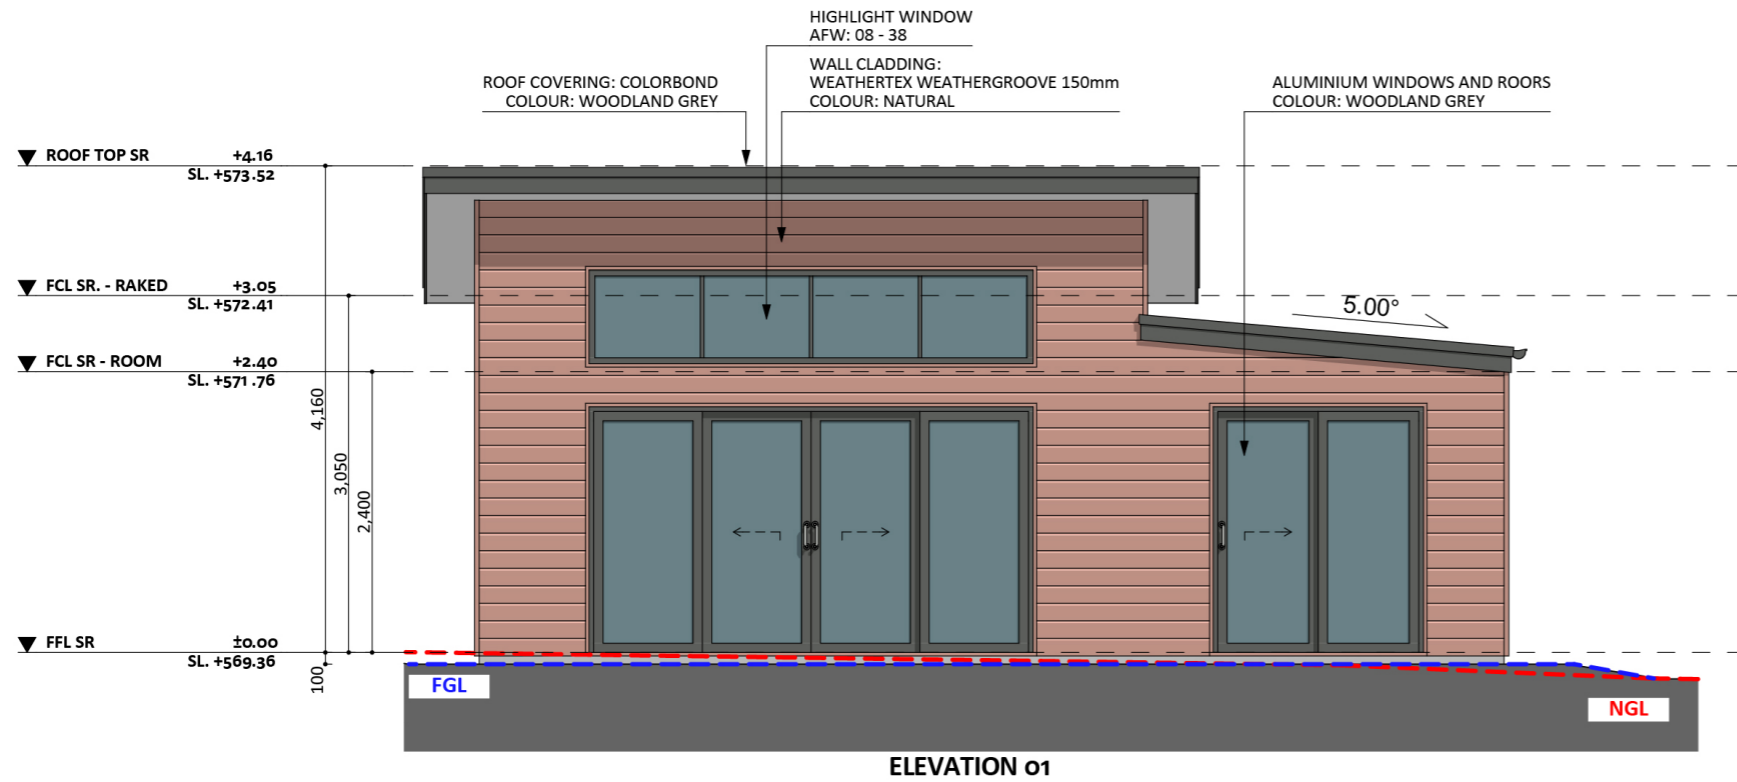

145

ACT Building Lic: 1452767

**CANBERRA**  
**GRANNY FLAT**  
**BUILDERS**

Roof Covering  
Colour: Woodland Grey

Weathertex Weathergroove  
Colour: Natural

Aluminium Windows and Doors  
Colour: Woodland Grey

An elevation is the height of the structure from ground level to the height of the roof.

An elevation is the height of the structure from ground level to the height of the roof.

 **CANBERRA  
GRANNY FLAT  
BUILDERS**