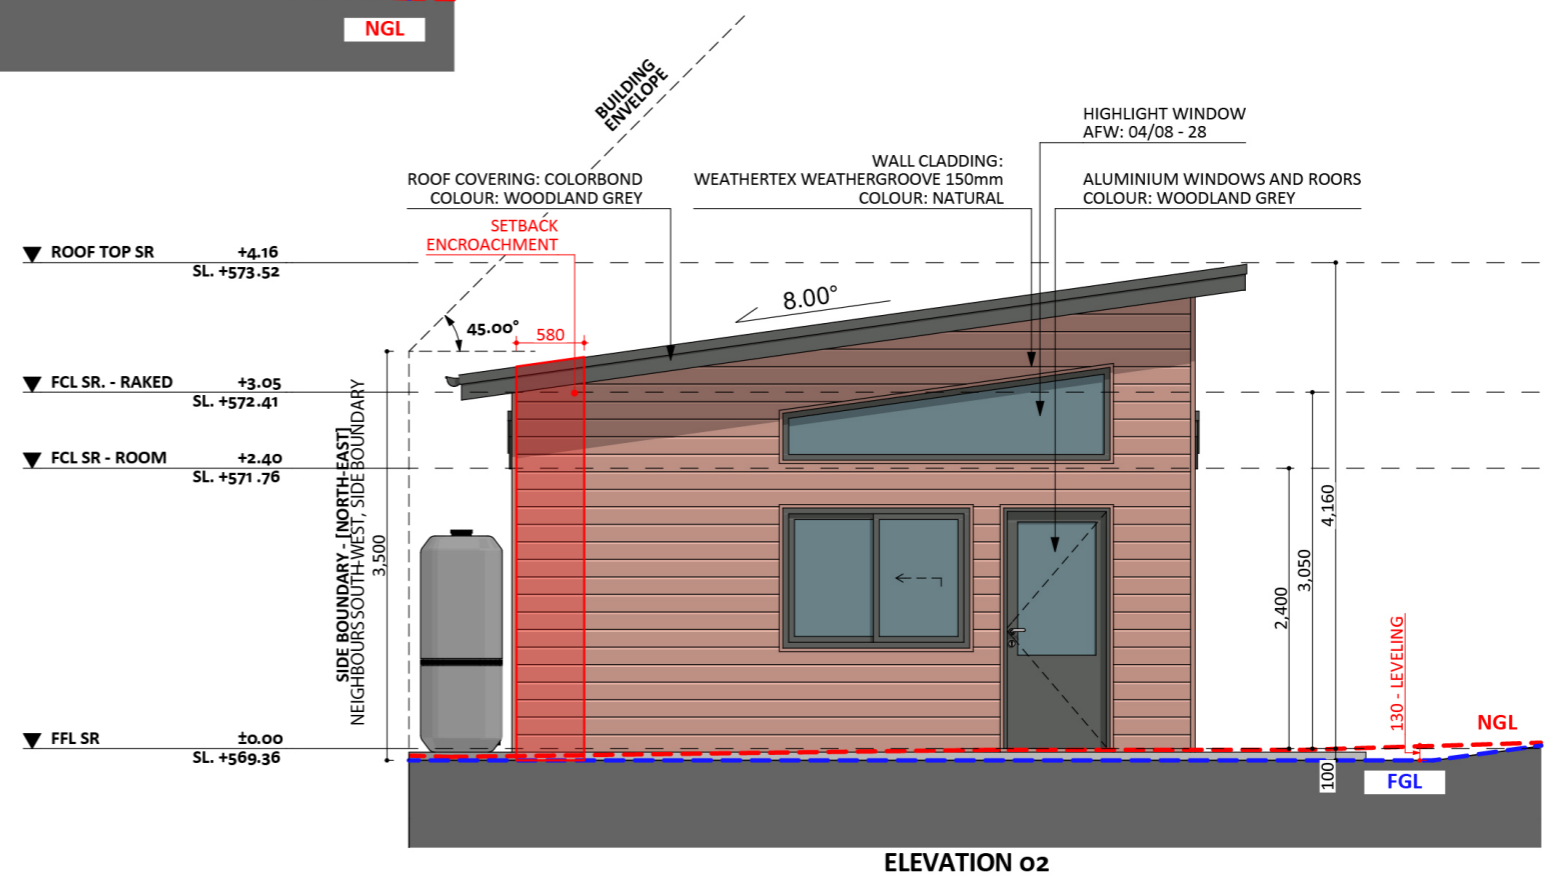

145

ACT Building Lic: 1452767

**CANBERRA**  
**GRANNY FLAT**  
**BUILDERS**

Roof Covering  
Colour: Woodland Grey

Weathertex Weathergroove  
Colour: Natural

Aluminium Windows and Doors  
Colour: Woodland Grey

An elevation is the height of the structure from ground level to the height of the roof.

An elevation is the height of the structure from ground level to the height of the roof.

 **CANBERRA  
GRANNY FLAT  
BUILDERS**