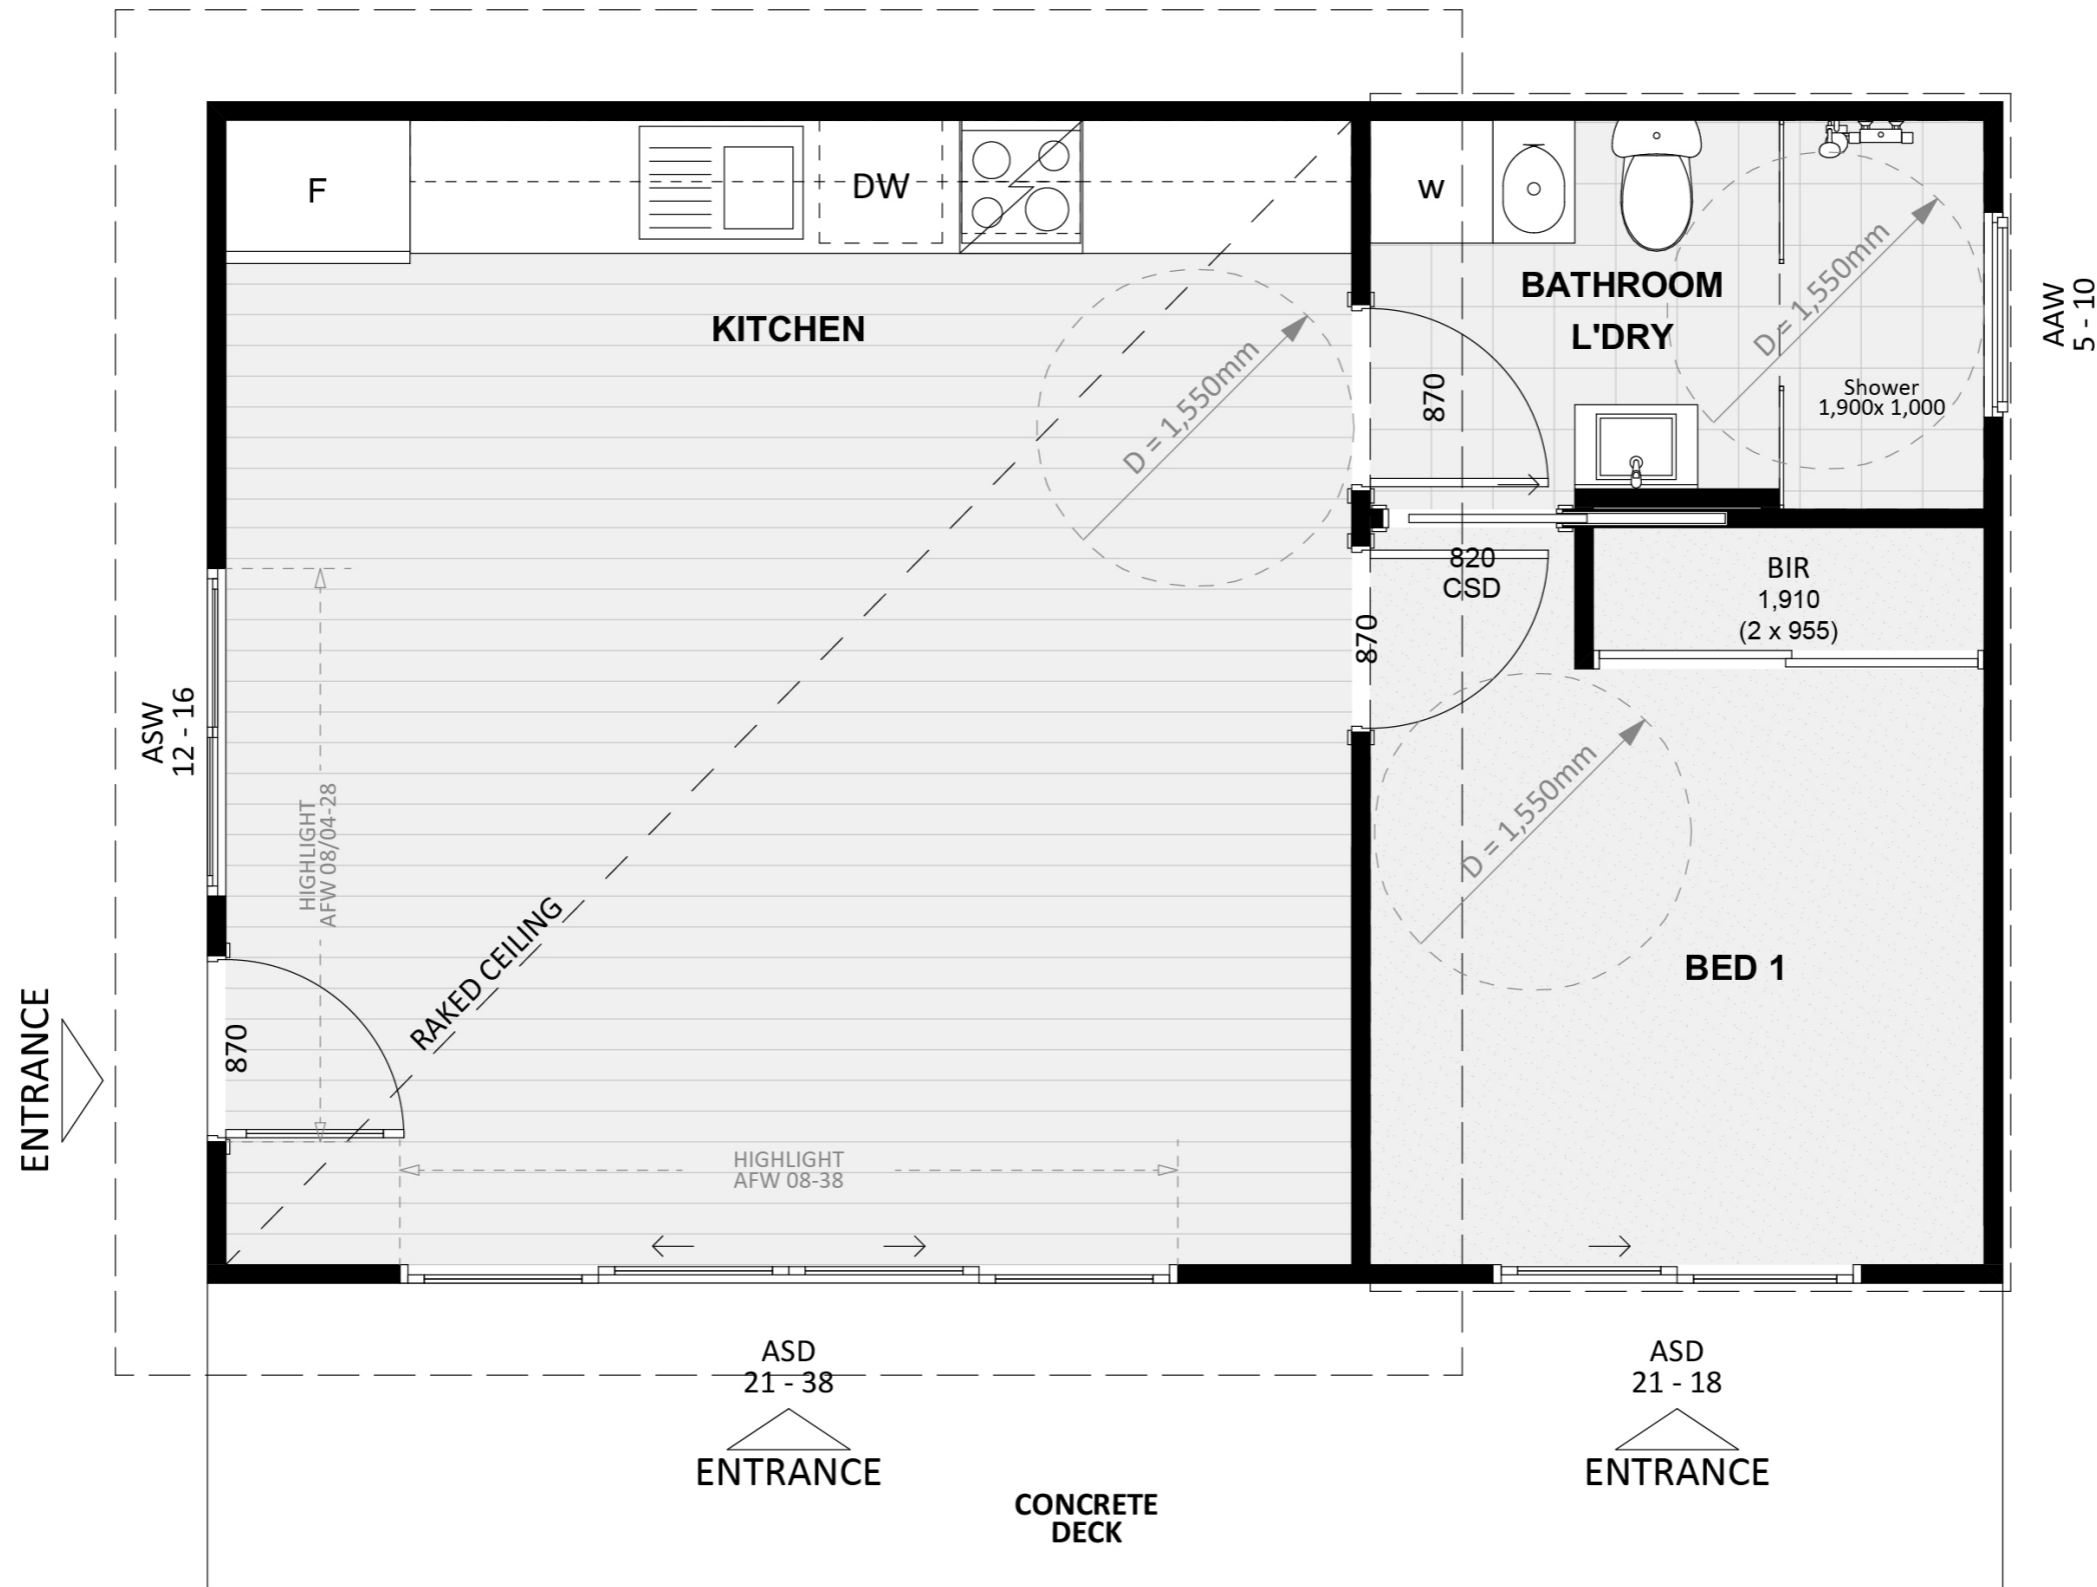

145

ACT Building Lic: 1452767

**CANBERRA**  
**GRANNY FLAT**  
**BUILDERS**

Roof Covering  
Colour: Woodland Grey

Weathertex Weathergroove  
Colour: Natural

Aluminium Windows and Doors  
Colour: Woodland Grey

An elevation is the height of the structure from ground level to the height of the roof.

An elevation is the height of the structure from ground level to the height of the roof.

 **CANBERRA  
GRANNY FLAT  
BUILDERS**