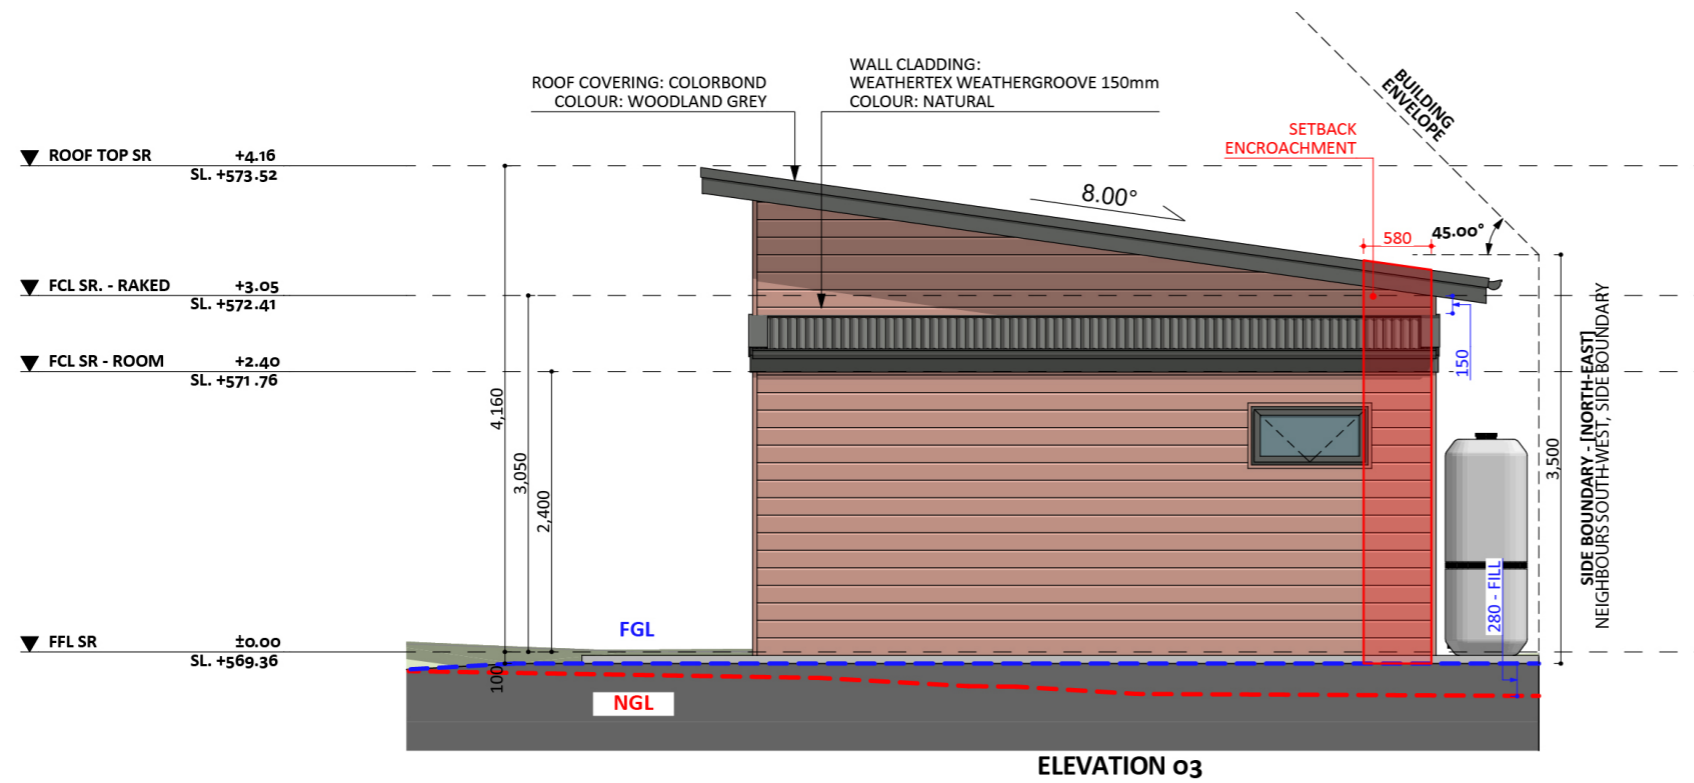

145

ACT Building Lic: 1452767

**CANBERRA**  
**GRANNY FLAT**  
**BUILDERS**

Roof Covering  
Colour: Woodland Grey

Weathertex Weathergroove  
Colour: Natural

Aluminium Windows and Doors  
Colour: Woodland Grey

An elevation is the height of the structure from ground level to the height of the roof.

An elevation is the height of the structure from ground level to the height of the roof.

 **CANBERRA  
GRANNY FLAT  
BUILDERS**