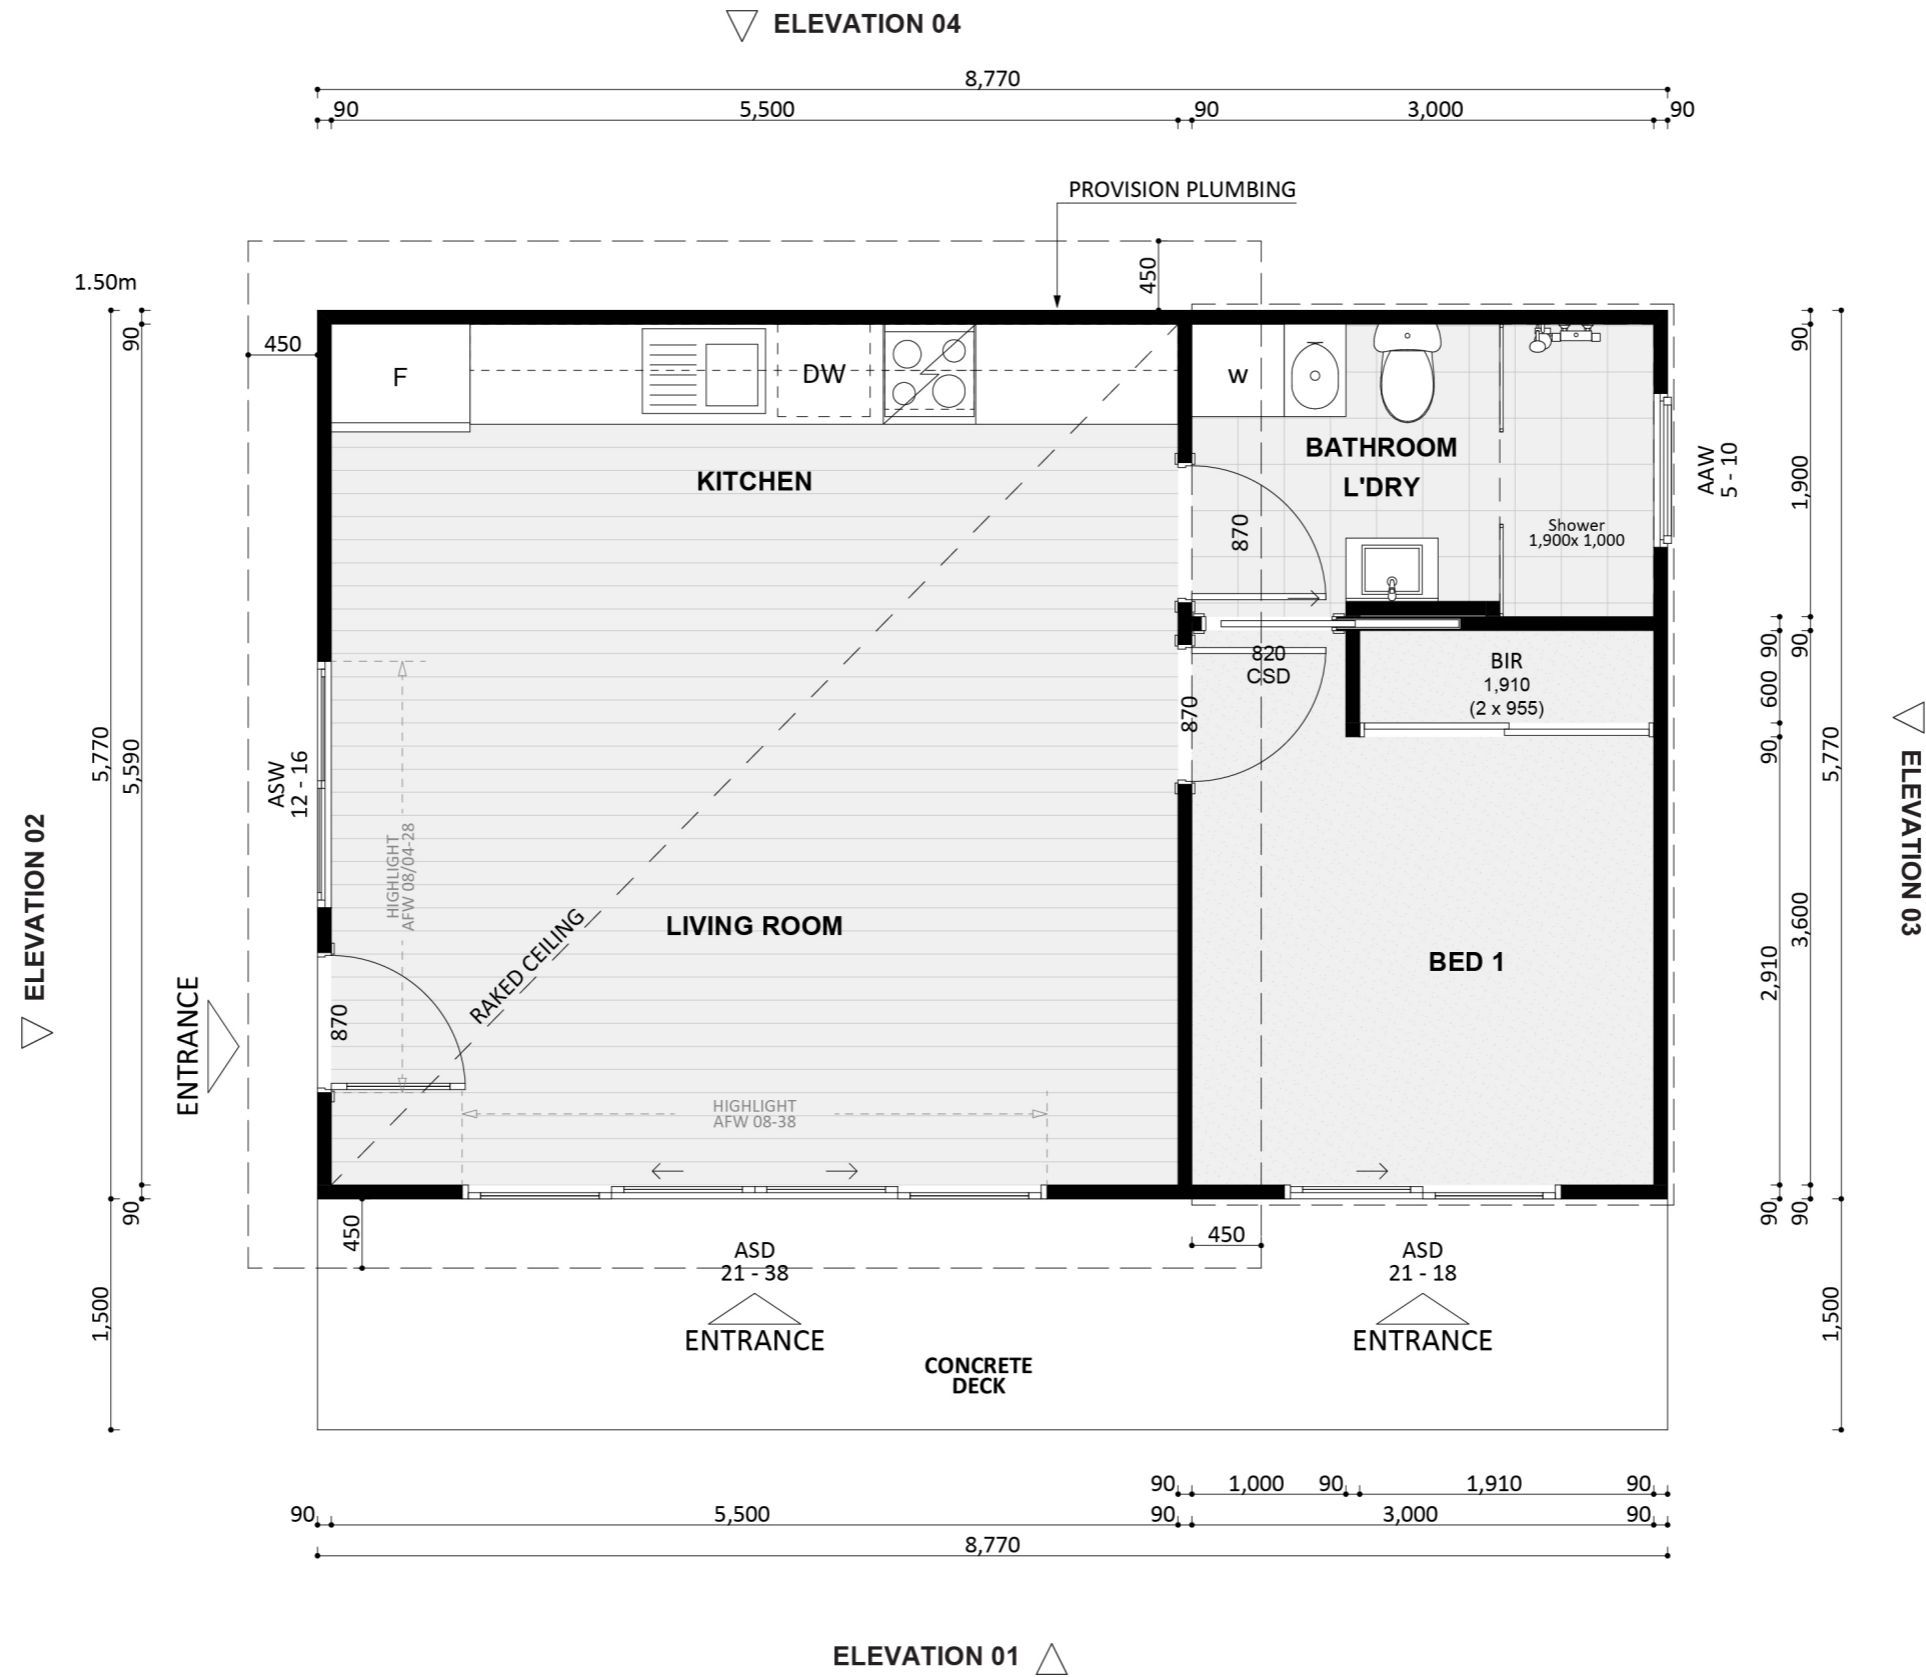

145

ACT Building Lic: 1452767

**CANBERRA**  
**GRANNY FLAT**  
**BUILDERS**

Roof Covering  
Colour: Woodland Grey

Weathertex Weathergroove  
Colour: Natural

Aluminium Windows and Doors  
Colour: Woodland Grey

An elevation is the height of the structure from ground level to the height of the roof.

An elevation is the height of the structure from ground level to the height of the roof.

 **CANBERRA  
GRANNY FLAT  
BUILDERS**