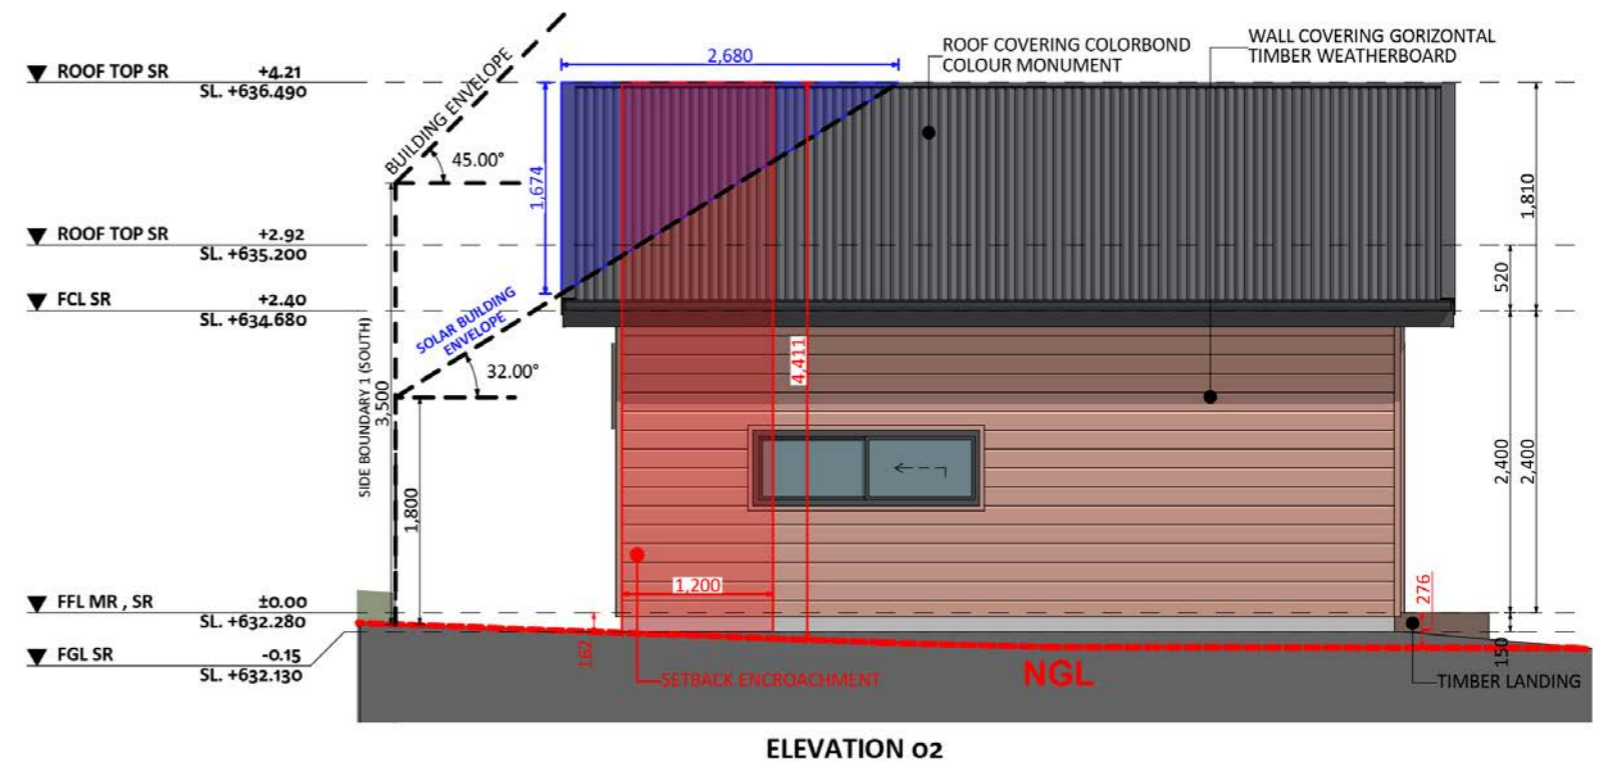

129

ACT Building Lic: 1292767

**CANBERRA**  
**GRANNY FLAT**  
**BUILDERS**

Horizontal Wall Covering  
Colour: Timber Weatherboard

Colorbond Roof Covering  
Colour: Monument

Aluminium Windows and Doors  
Colour: Monument

Cladding Panels  
Colour: Cove

An elevation is the height of the structure from ground level to the height of the roof.

An elevation is the height of the structure from ground level to the height of the roof.