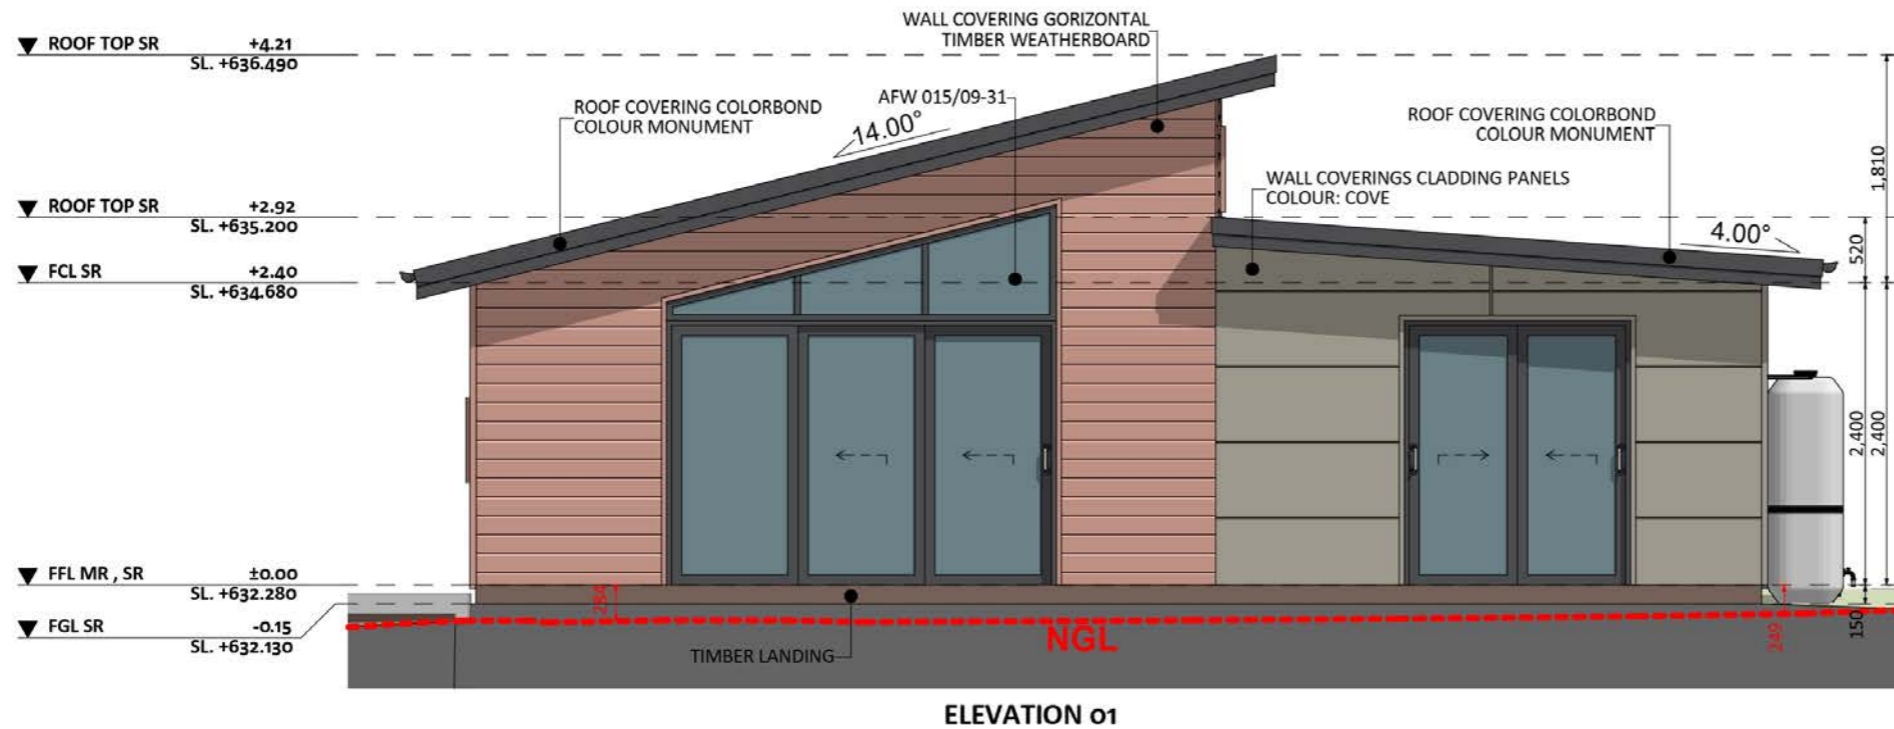

129

ACT Building Lic: 1292767

**CANBERRA**  
**GRANNY FLAT**  
**BUILDERS**

Horizontal Wall Covering  
Colour: Timber Weatherboard

Colorbond Roof Covering  
Colour: Monument

Aluminium Windows and Doors  
Colour: Monument

Cladding Panels  
Colour: Cove

An elevation is the height of the structure from ground level to the height of the roof.

An elevation is the height of the structure from ground level to the height of the roof.