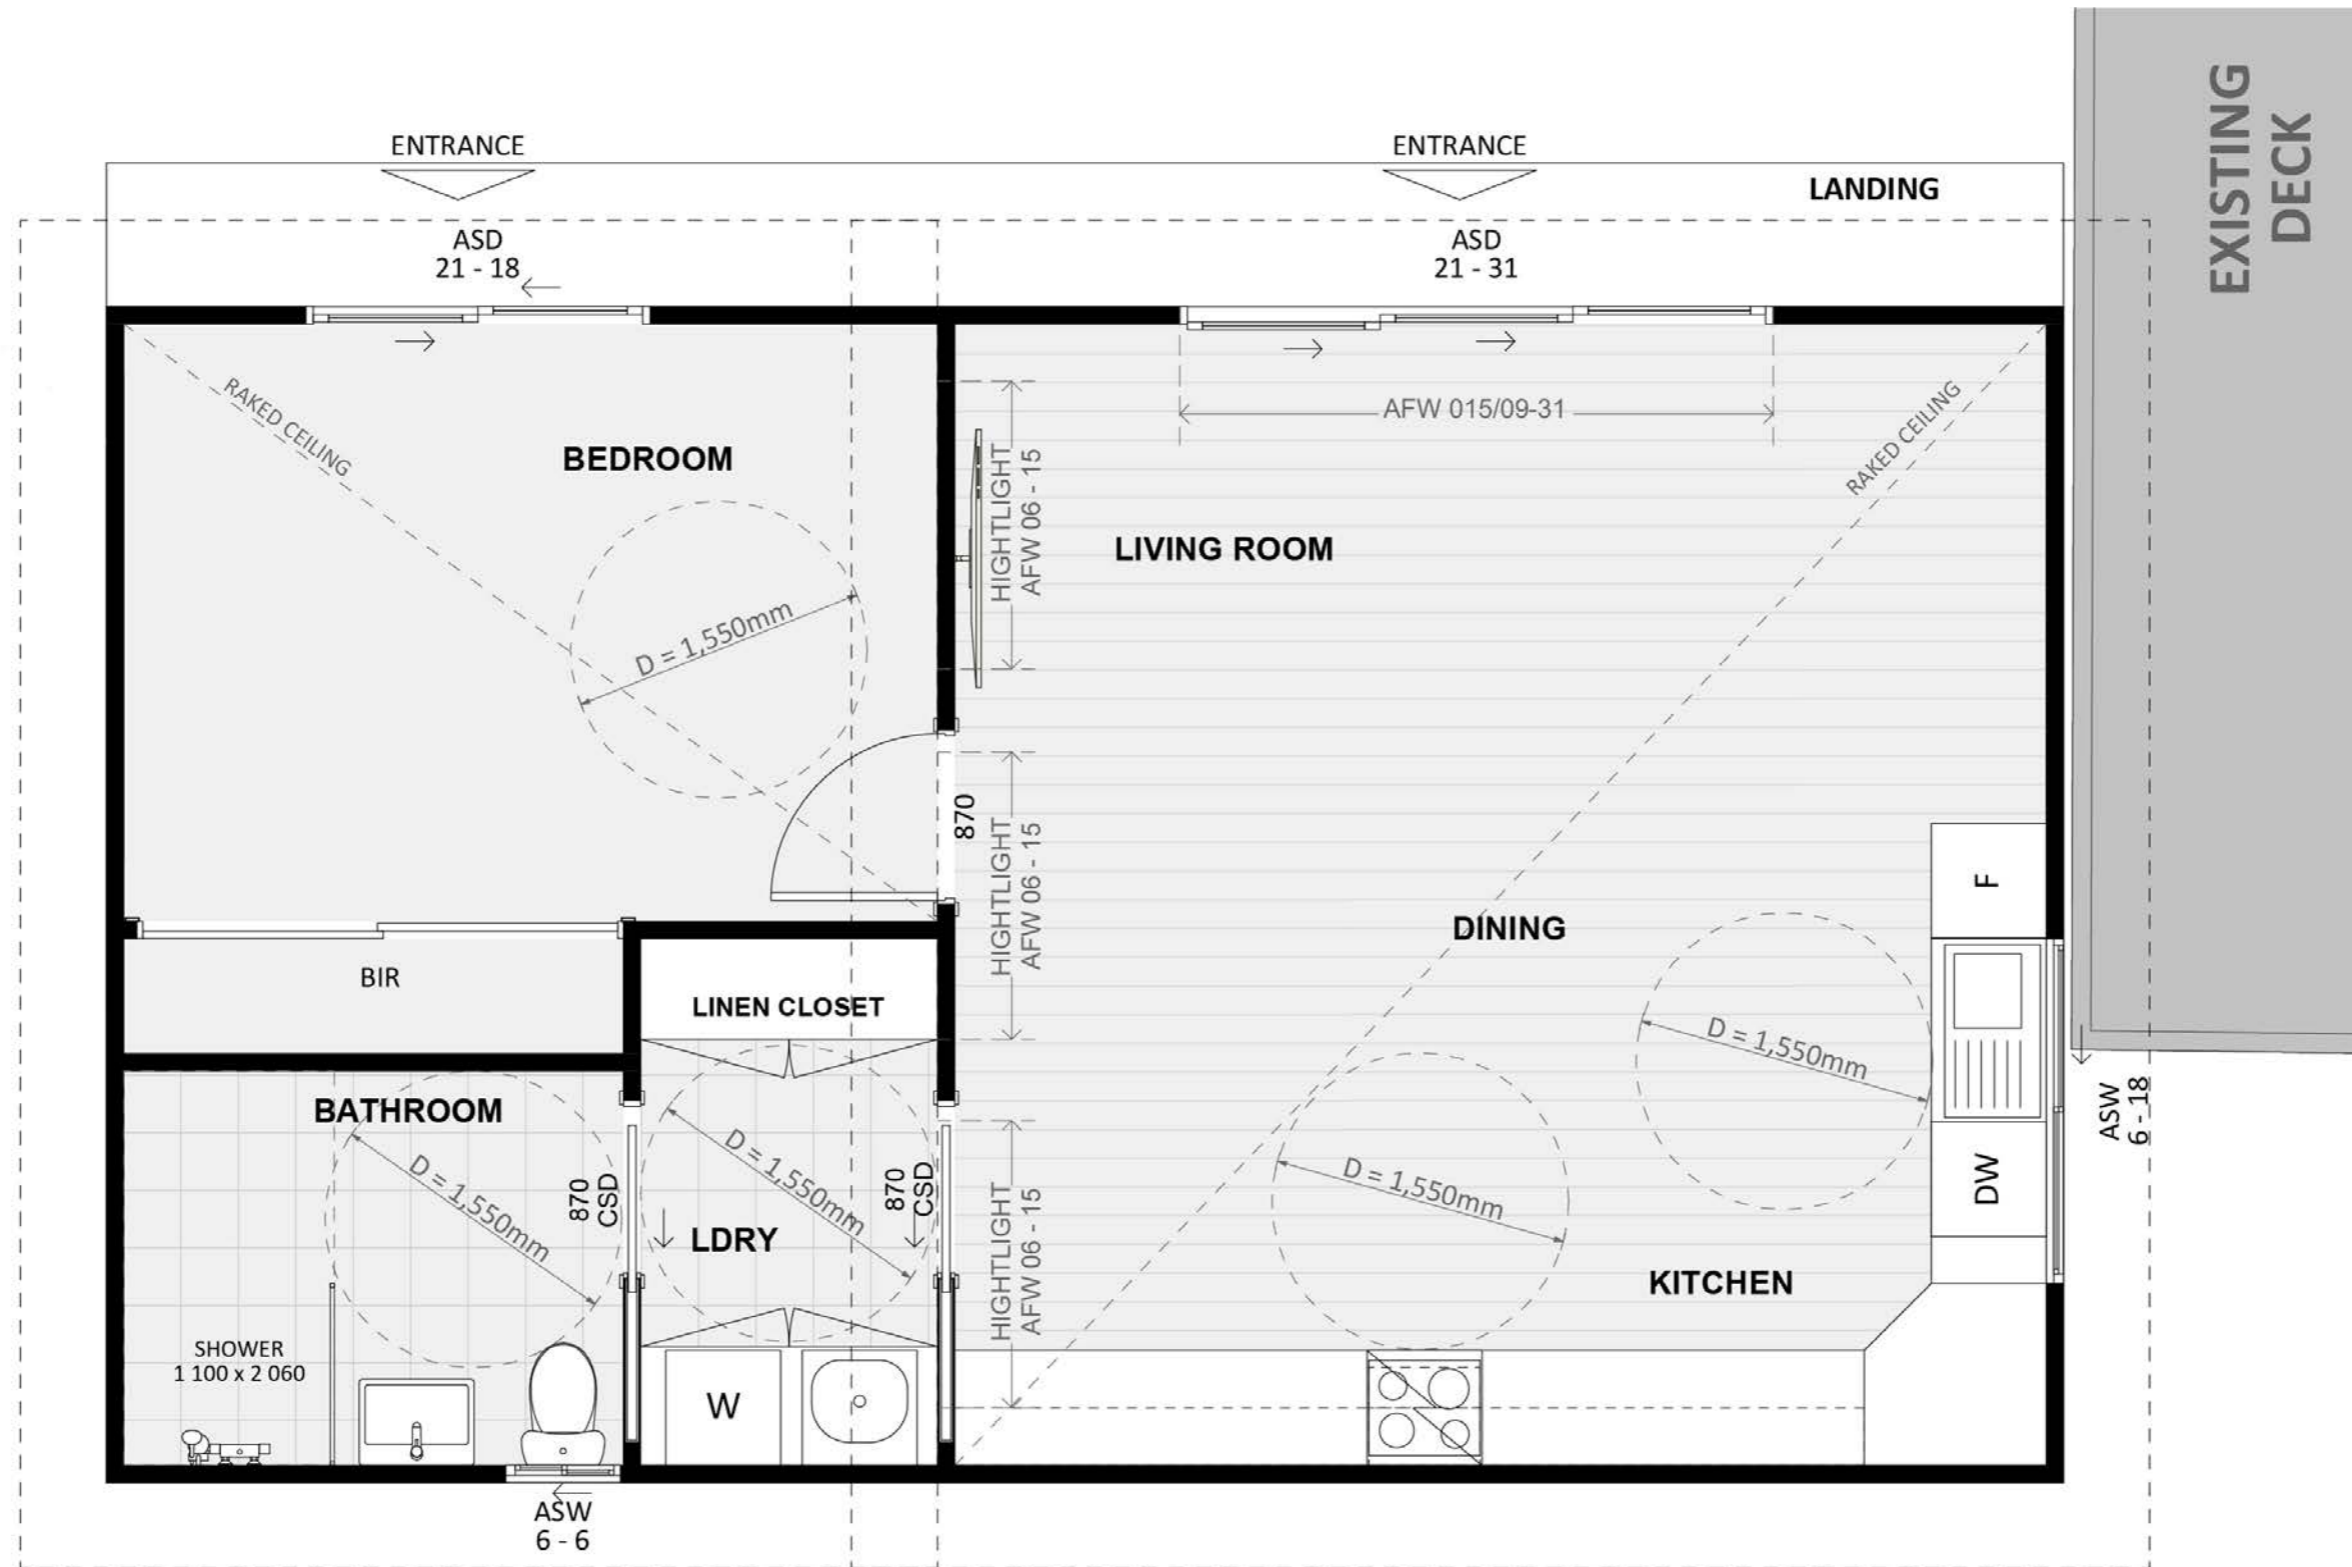

129

ACT Building Lic: 1292767

**CANBERRA**  
**GRANNY FLAT**  
**BUILDERS**

Horizontal Wall Covering  
Colour: Timber Weatherboard

Colorbond Roof Covering  
Colour: Monument

Aluminium Windows and Doors  
Colour: Monument

Cladding Panels  
Colour: Cove

An elevation is the height of the structure from ground level to the height of the roof.

An elevation is the height of the structure from ground level to the height of the roof.