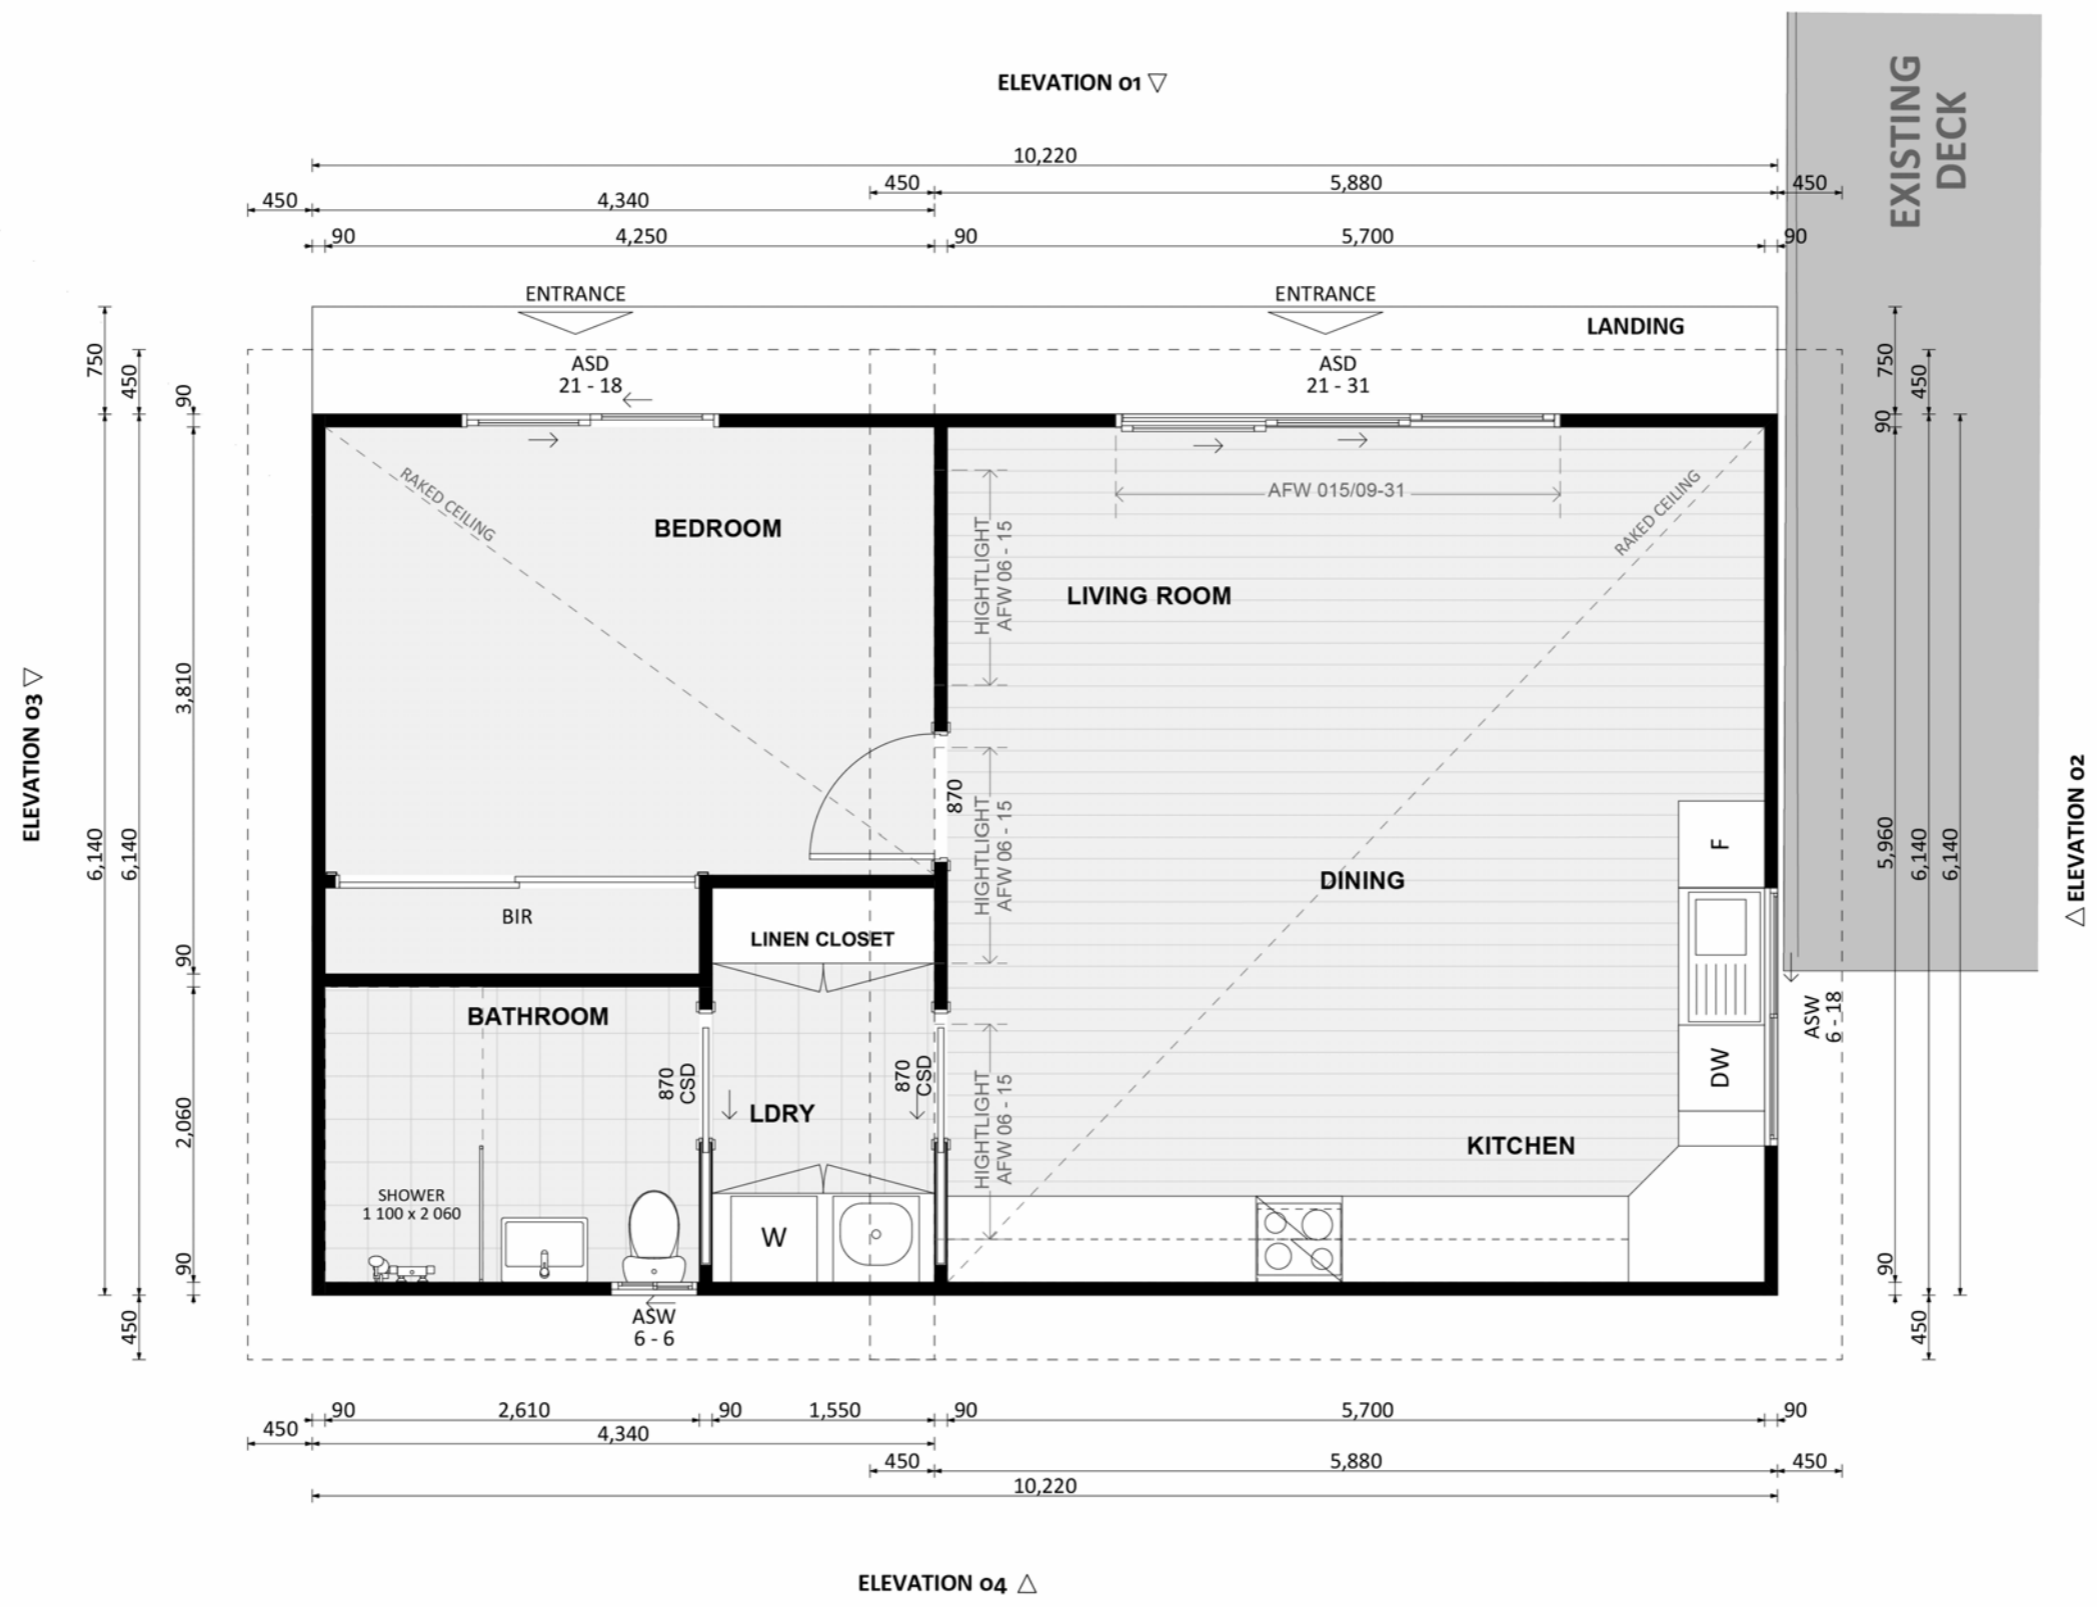

129

ACT Building Lic: 1292767

**CANBERRA**  
**GRANNY FLAT**  
**BUILDERS**

Horizontal Wall Covering  
Colour: Timber Weatherboard

Colorbond Roof Covering  
Colour: Monument

Aluminium Windows and Doors  
Colour: Monument

Cladding Panels  
Colour: Cove

An elevation is the height of the structure from ground level to the height of the roof.

An elevation is the height of the structure from ground level to the height of the roof.