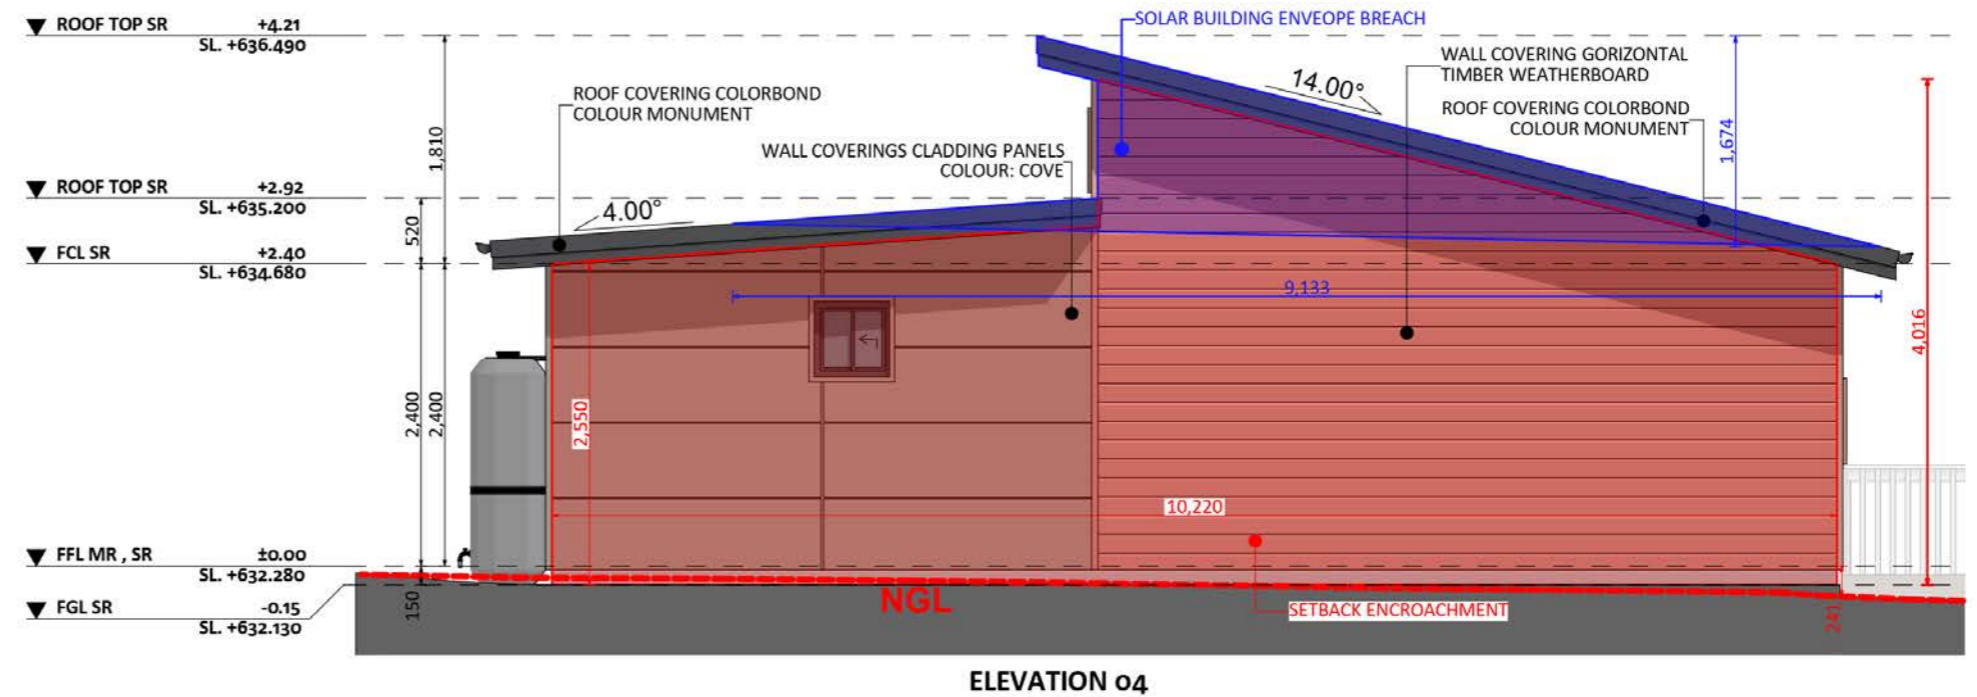

129

ACT Building Lic: 1292767

**CANBERRA**  
**GRANNY FLAT**  
**BUILDERS**

Horizontal Wall Covering  
Colour: Timber Weatherboard

Colorbond Roof Covering  
Colour: Monument

Aluminium Windows and Doors  
Colour: Monument

Cladding Panels  
Colour: Cove

An elevation is the height of the structure from ground level to the height of the roof.

An elevation is the height of the structure from ground level to the height of the roof.