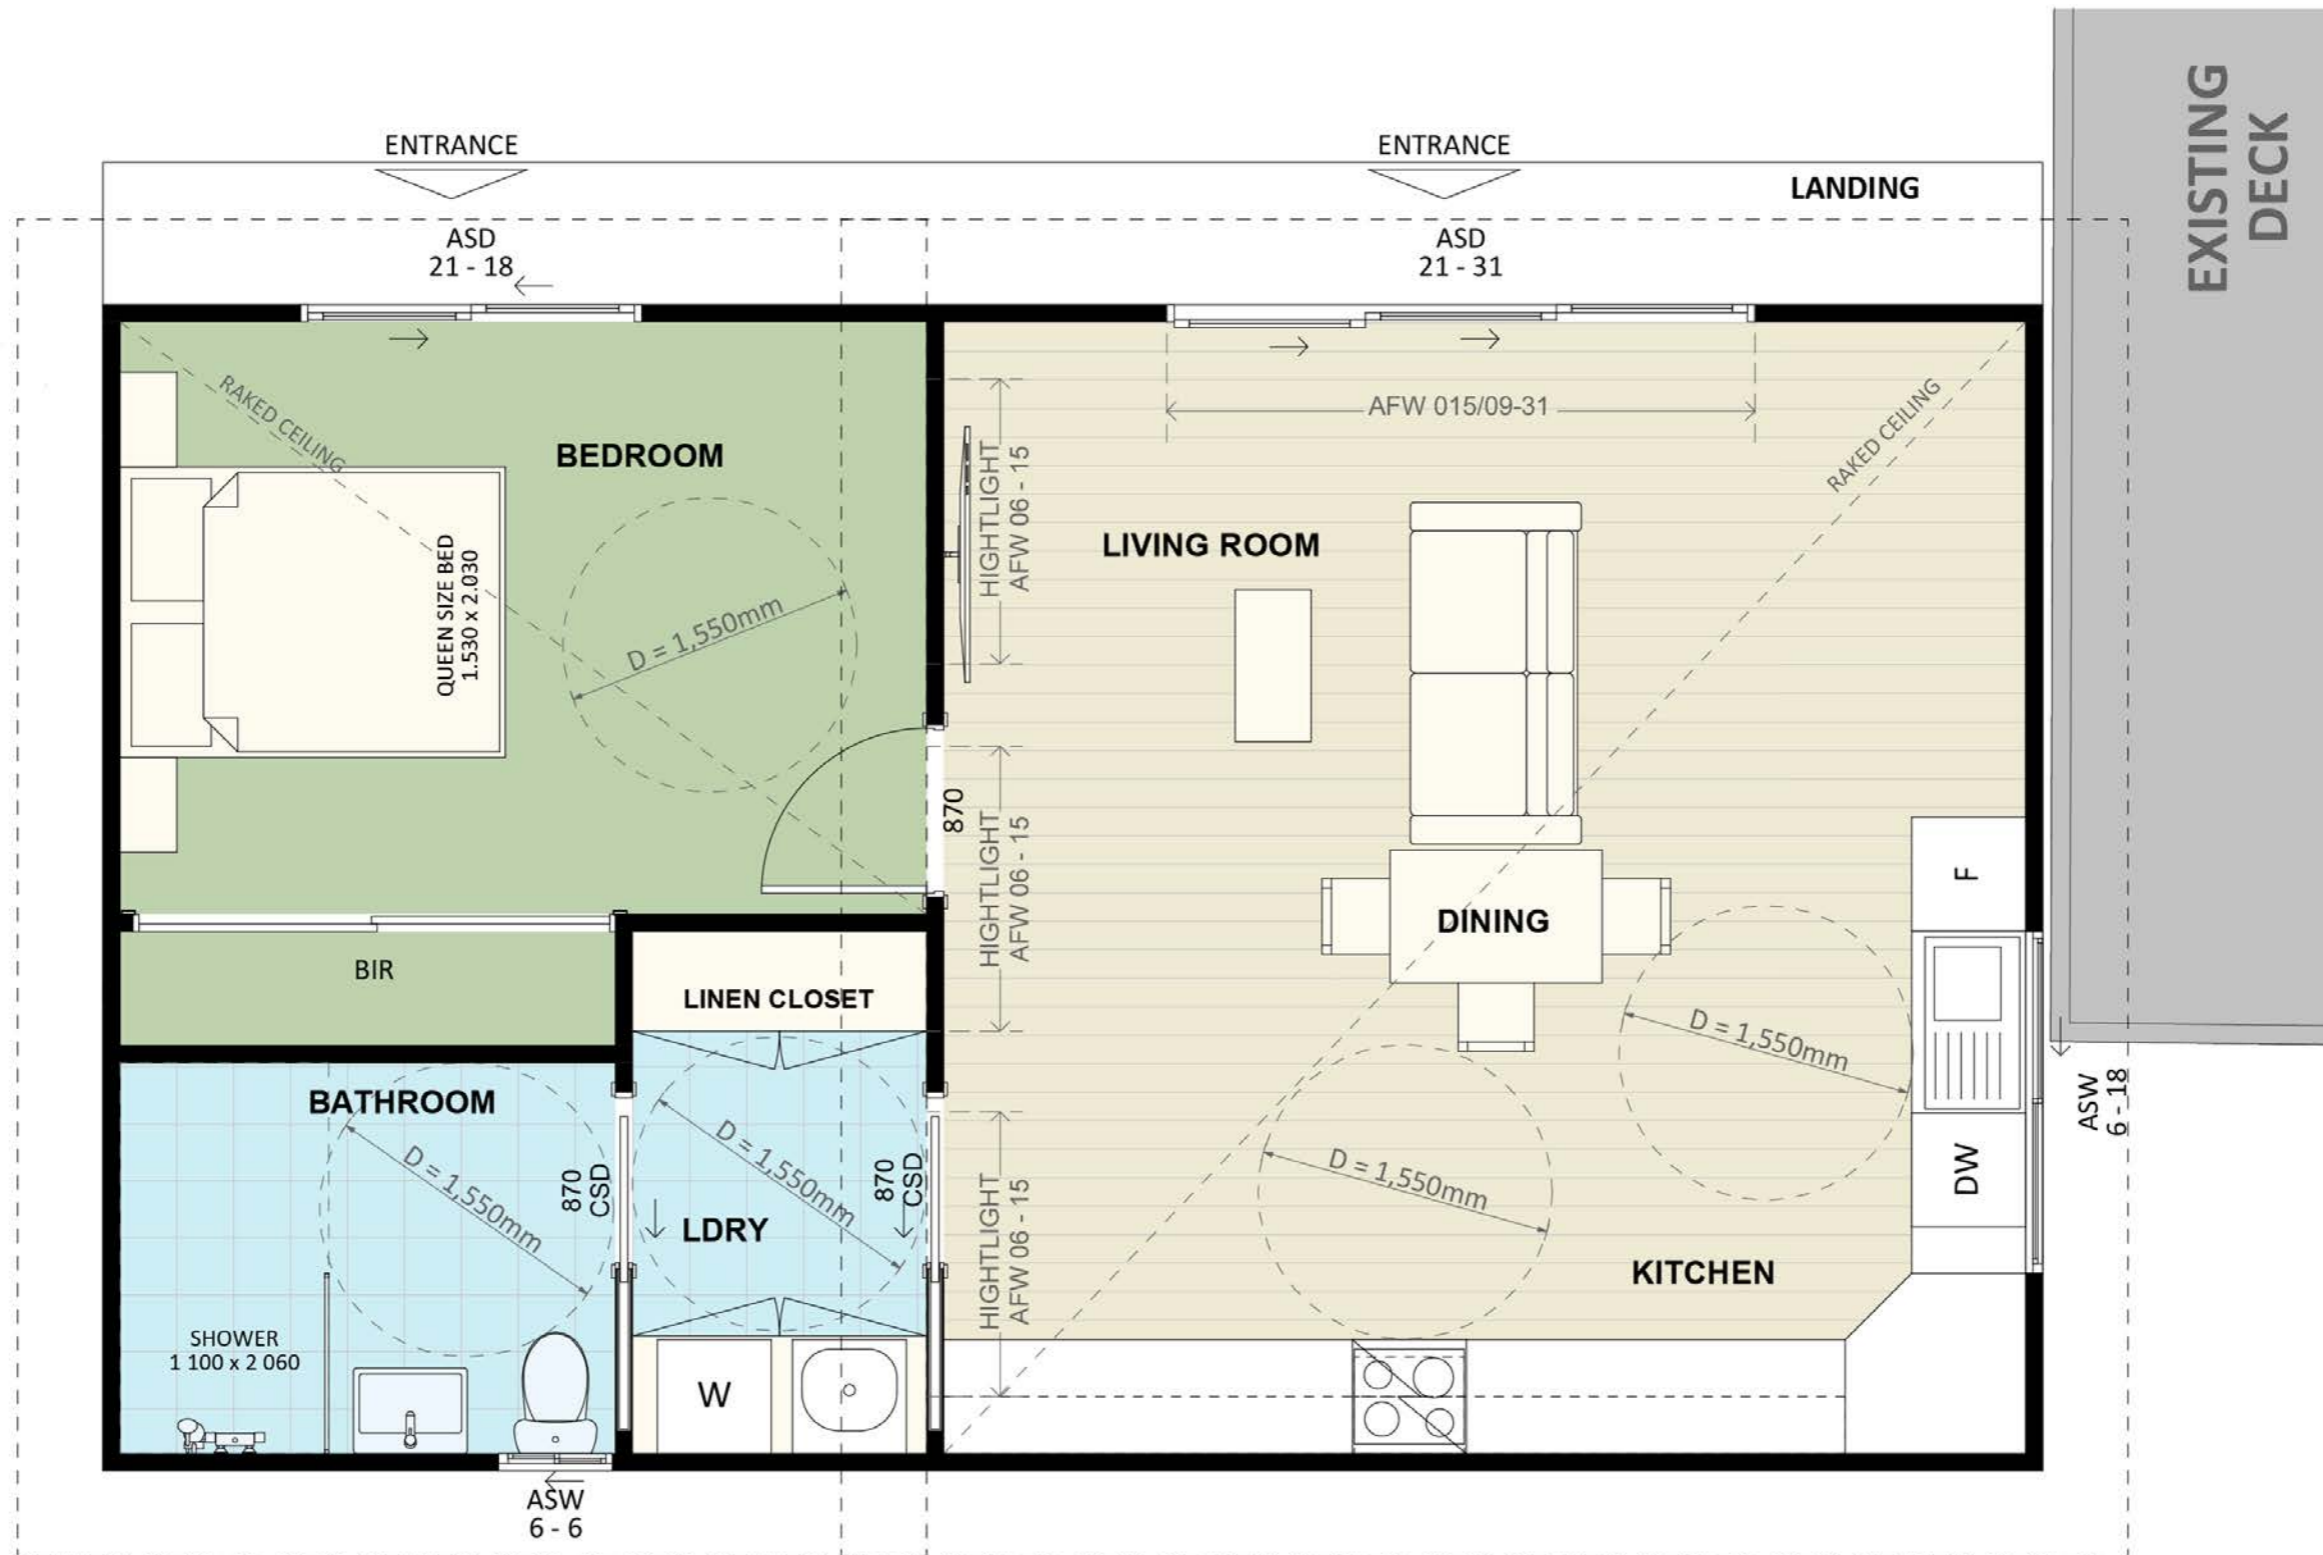

129

ACT Building Lic: 1292767

**CANBERRA**  
**GRANNY FLAT**  
**BUILDERS**

Horizontal Wall Covering  
Colour: Timber Weatherboard

Colorbond Roof Covering  
Colour: Monument

Aluminium Windows and Doors  
Colour: Monument

Cladding Panels  
Colour: Cove

An elevation is the height of the structure from ground level to the height of the roof.

An elevation is the height of the structure from ground level to the height of the roof.