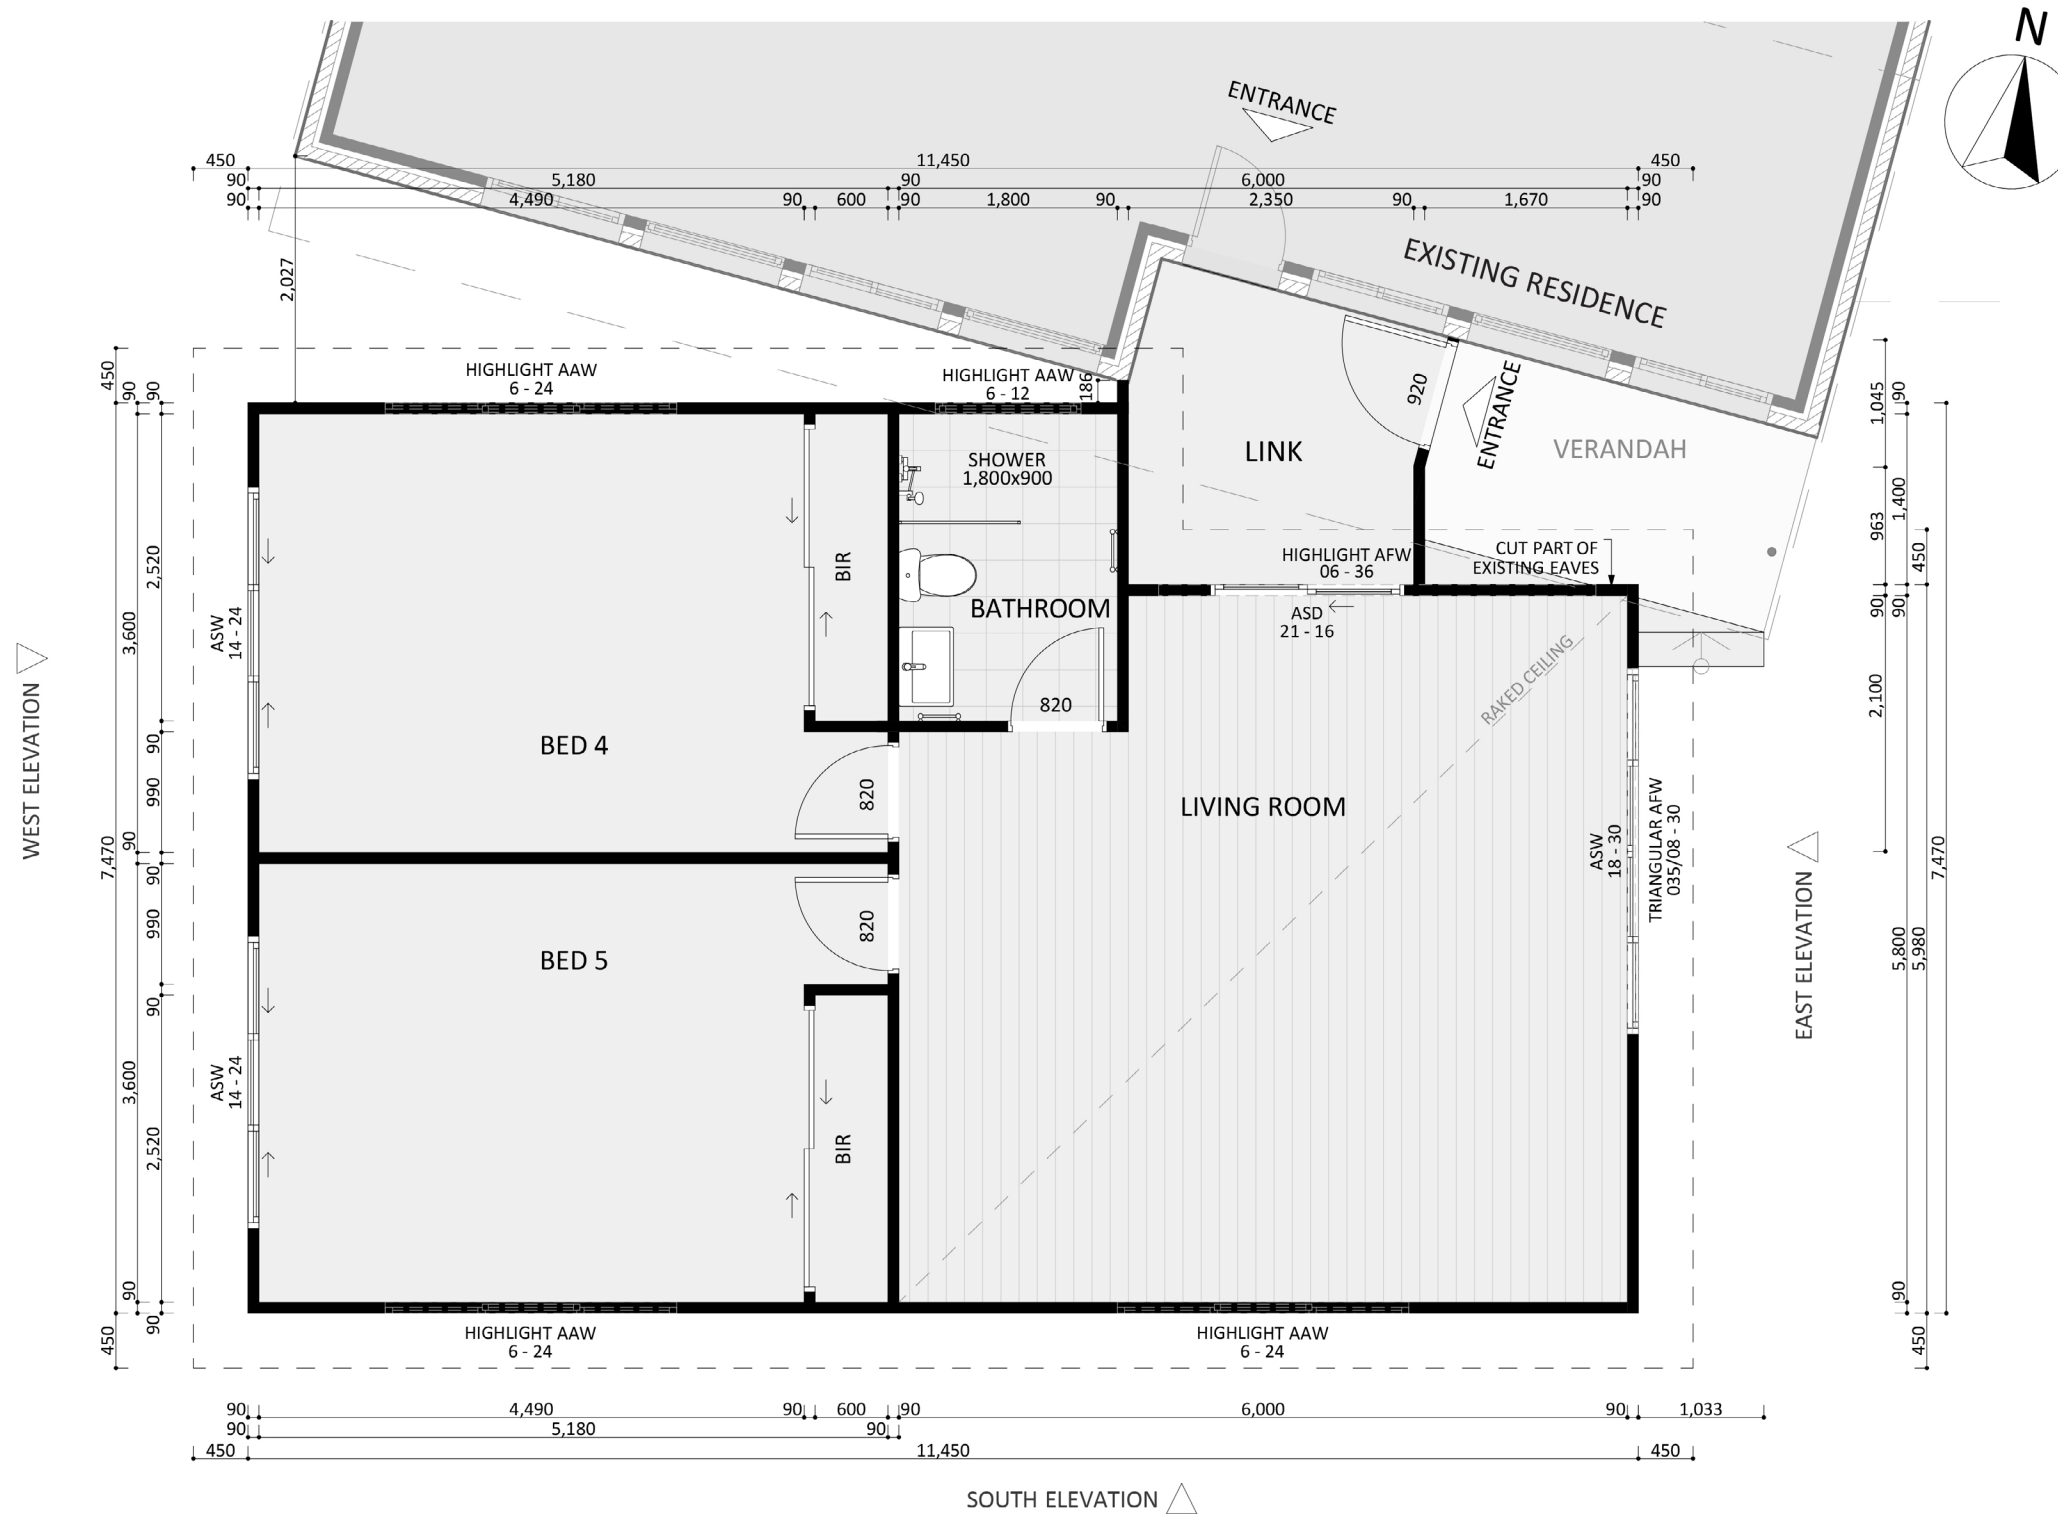

126

ACT Building Lic: 2012767

FIXED
PRICE
EXTENSIONS

Colorbond Aluminium Roof
Colour: Woodland Grey

Window and Door Frame
Colour: Woodland Grey

Weathertex Selflok VGroove
Timber 150mm Weatherboards

An elevation is the height of the structure from ground level to the height of the roof.

An elevation is the height of the structure from ground level to the height of the roof.

SOUTH ELEVATION

**FIXED
PRICE
EXTENSIONS**

fixedpriceextensions.com.au
canberragrannyflatbuilders.com.au

 info@cgfb.com.au