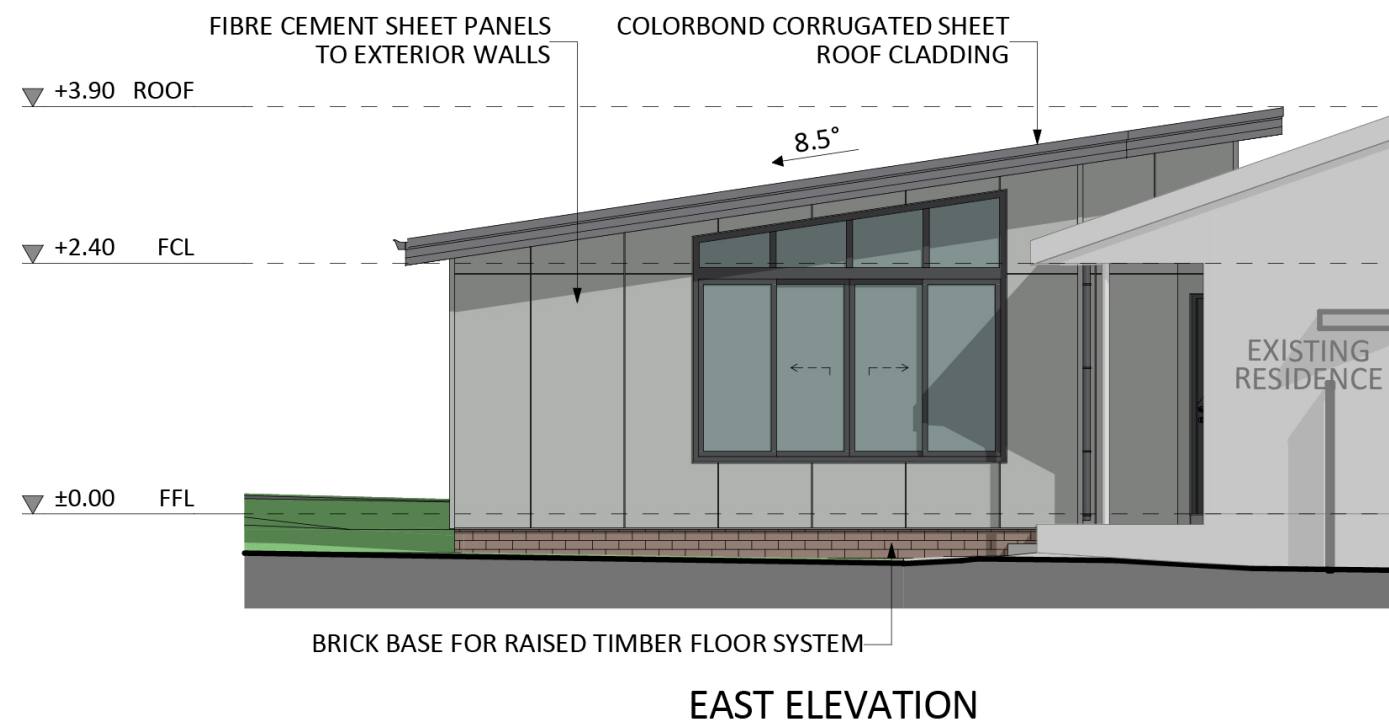

126

ACT Building Lic: 2012767

FIXED
PRICE
EXTENSIONS

Colorbond Aluminium Roof
Colour: Woodland Grey

Window and Door Frame
Colour: Woodland Grey

Weathertex Selflok VGroove
Timber 150mm Weatherboards

An elevation is the height of the structure from ground level to the height of the roof.

An elevation is the height of the structure from ground level to the height of the roof.

SOUTH ELEVATION

**FIXED
PRICE
EXTENSIONS**

fixedpriceextensions.com.au
canberragrannyflatbuilders.com.au

 info@cgfb.com.au