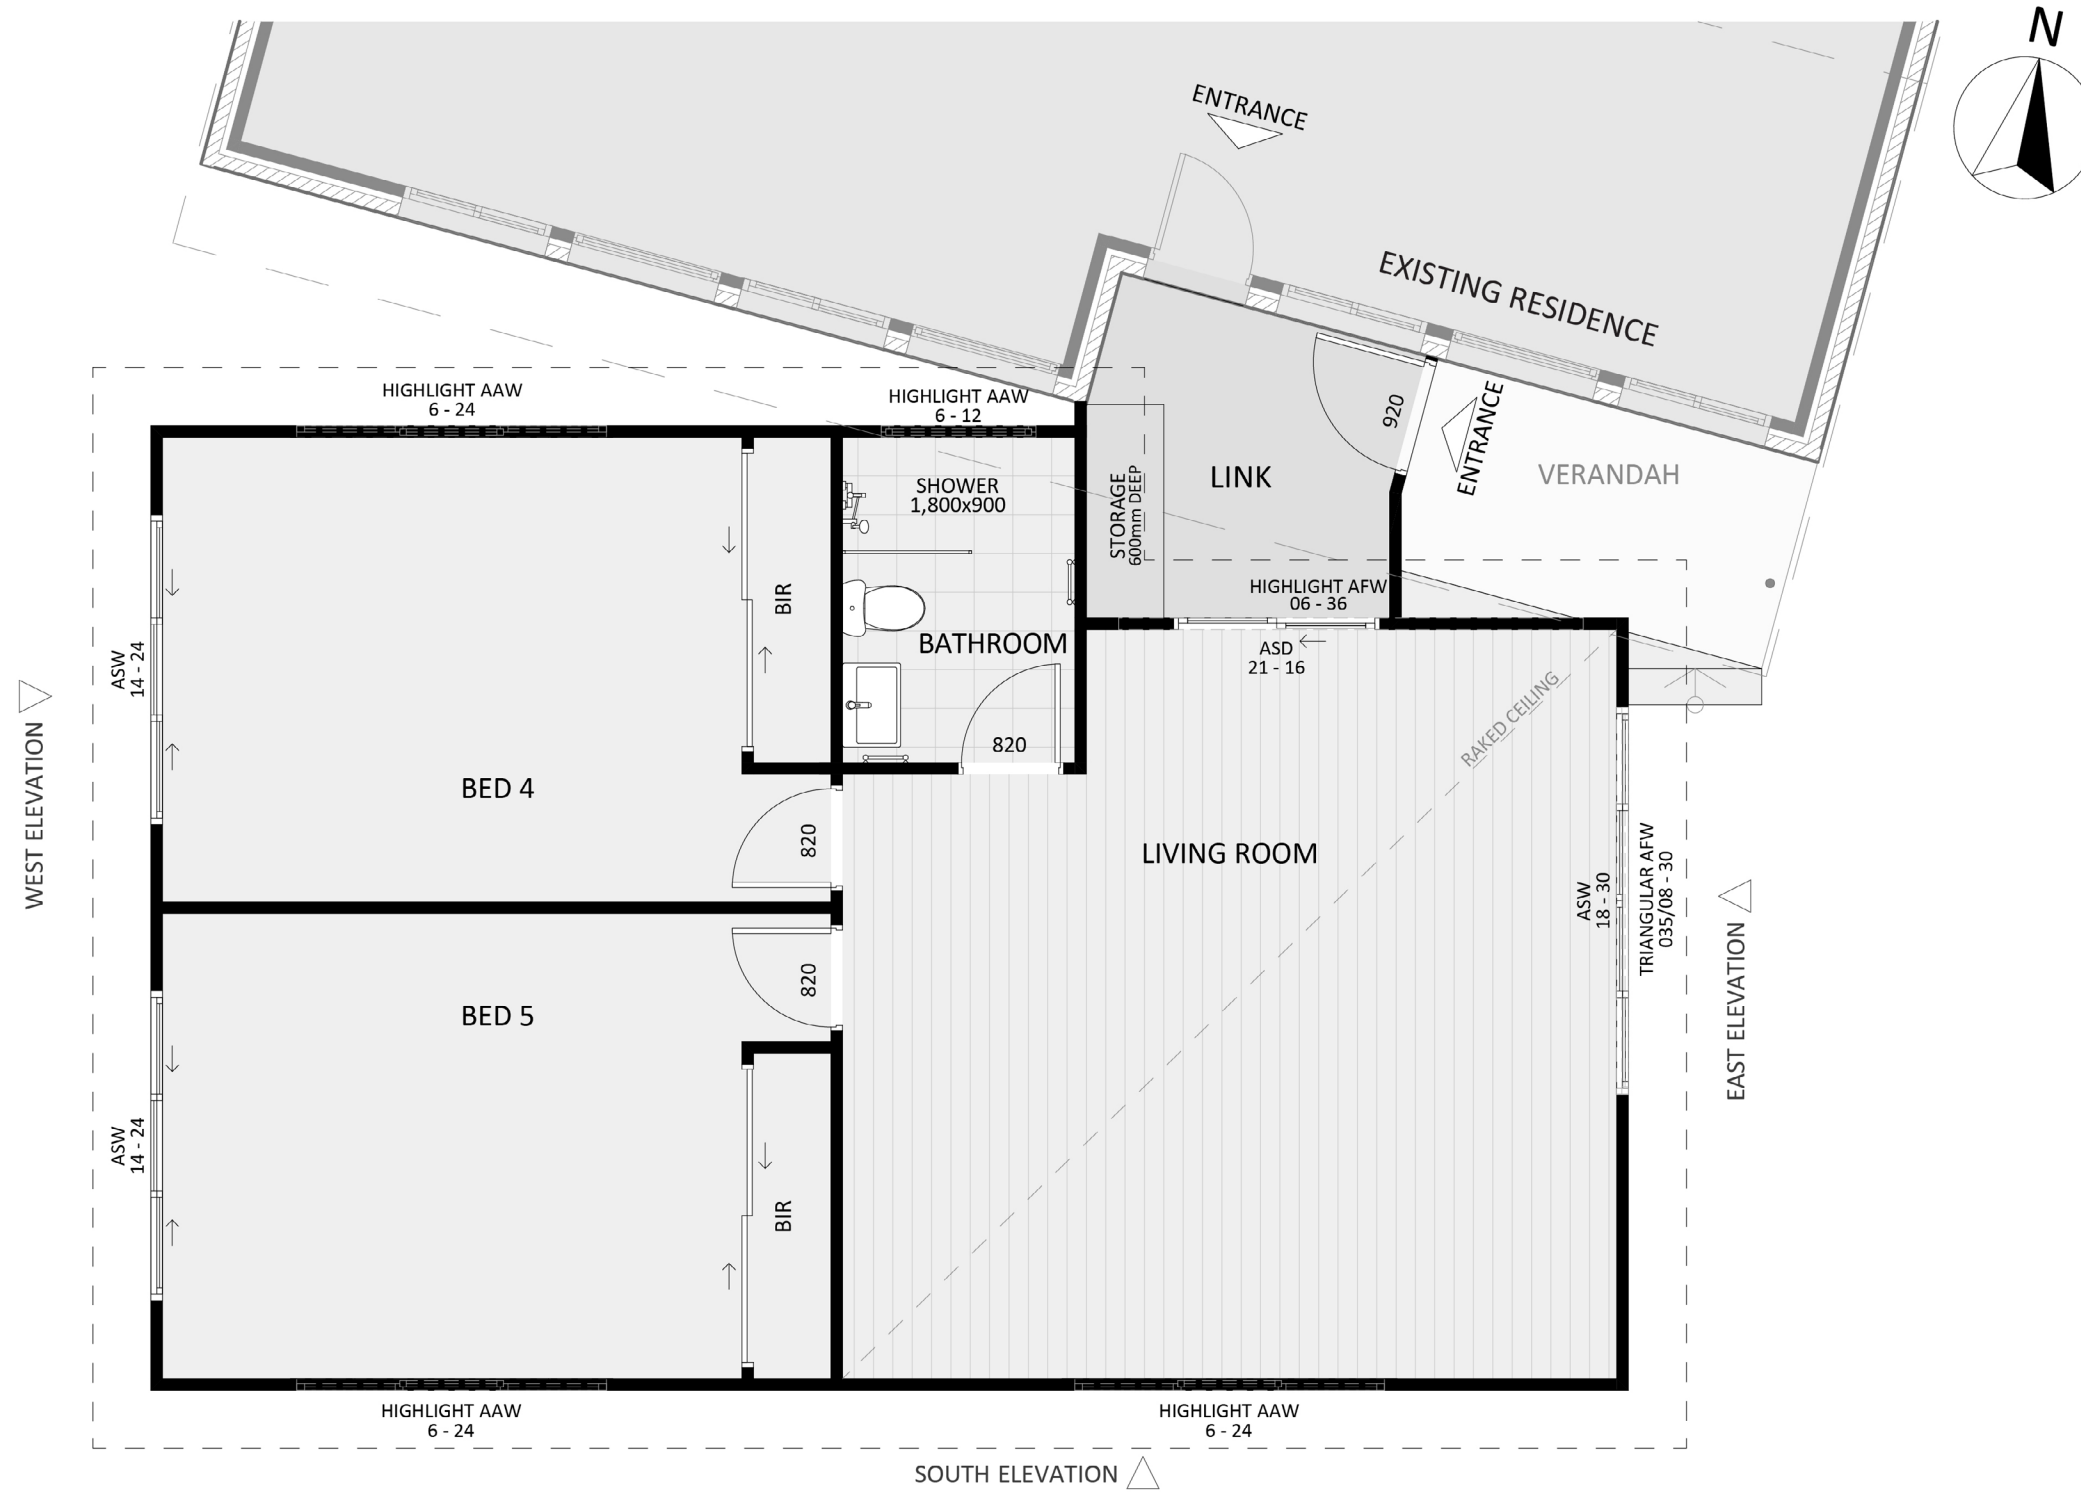

126

ACT Building Lic: 2012767

FIXED
PRICE
EXTENSIONS

Colorbond Aluminium Roof
Colour: Woodland Grey

Window and Door Frame
Colour: Woodland Grey

Weathertex Selflok VGroove
Timber 150mm Weatherboards

An elevation is the height of the structure from ground level to the height of the roof.

An elevation is the height of the structure from ground level to the height of the roof.

SOUTH ELEVATION

**FIXED
PRICE
EXTENSIONS**

fixedpriceextensions.com.au
canberragrannyflatbuilders.com.au

 info@cgfb.com.au