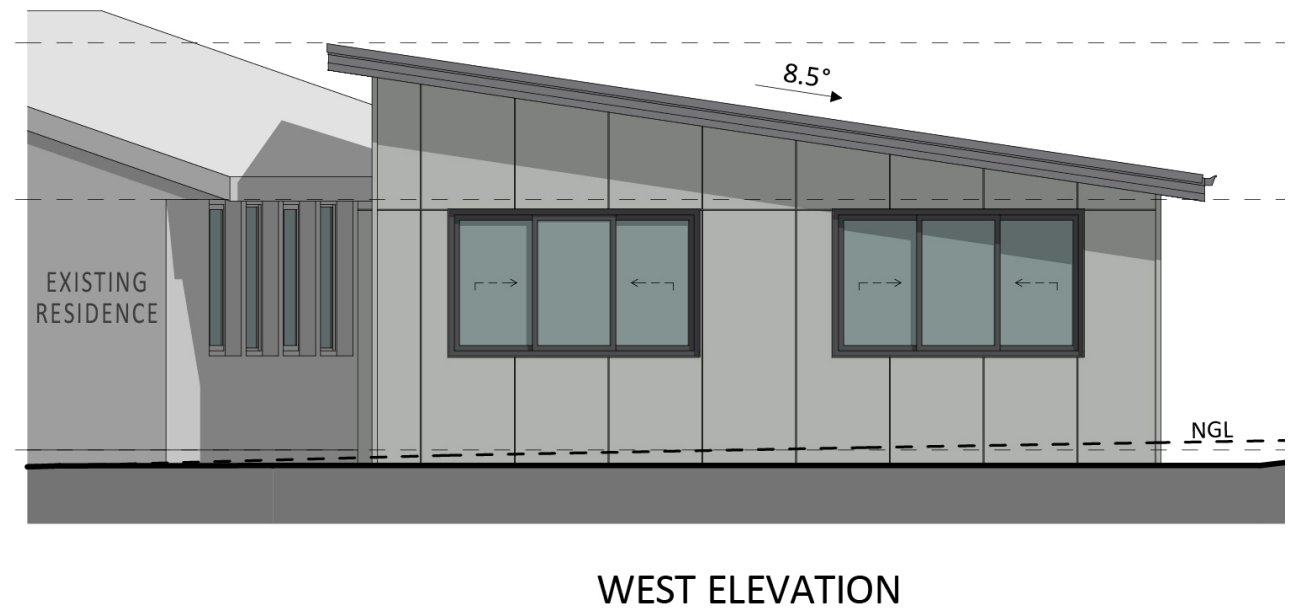

126

ACT Building Lic: 2012767

FIXED
PRICE
EXTENSIONS

Colorbond Aluminium Roof
Colour: Woodland Grey

Window and Door Frame
Colour: Woodland Grey

Weathertex Selflok VGroove
Timber 150mm Weatherboards

An elevation is the height of the structure from ground level to the height of the roof.

An elevation is the height of the structure from ground level to the height of the roof.

SOUTH ELEVATION

**FIXED
PRICE
EXTENSIONS**

fixedpriceextensions.com.au
canberragrannyflatbuilders.com.au

 info@cgfb.com.au