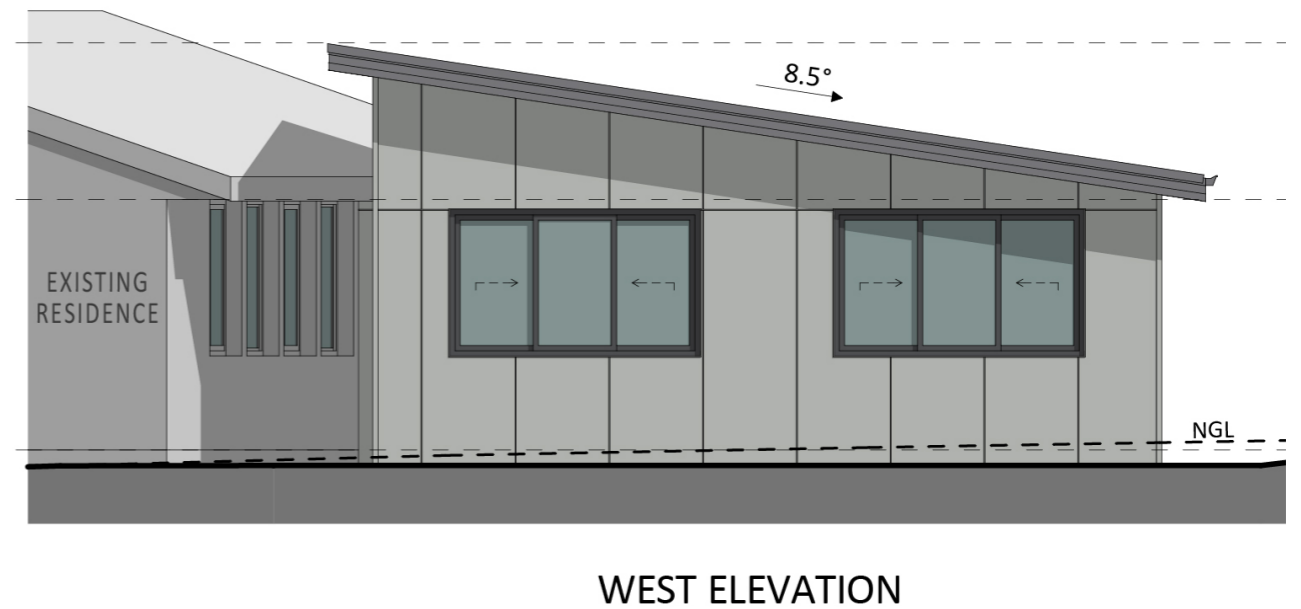

126

ACT Building Lic: 2012767

CANBERRA
GRANNY FLAT
BUILDERS

Colorbond Aluminium Roof
Colour: Woodland Grey

Window and Door Frame
Colour: Woodland Grey

Weathertex Selflok VGroove
Timber 150mm Weatherboards

An elevation is the height of the structure from ground level to the height of the roof.

An elevation is the height of the structure from ground level to the height of the roof.

SOUTH ELEVATION

 **CANBERRA
GRANNY FLAT
BUILDERS**

canberragrannyflatbuilders.com.au

 info@cgfb.com.au

 1300 979 658