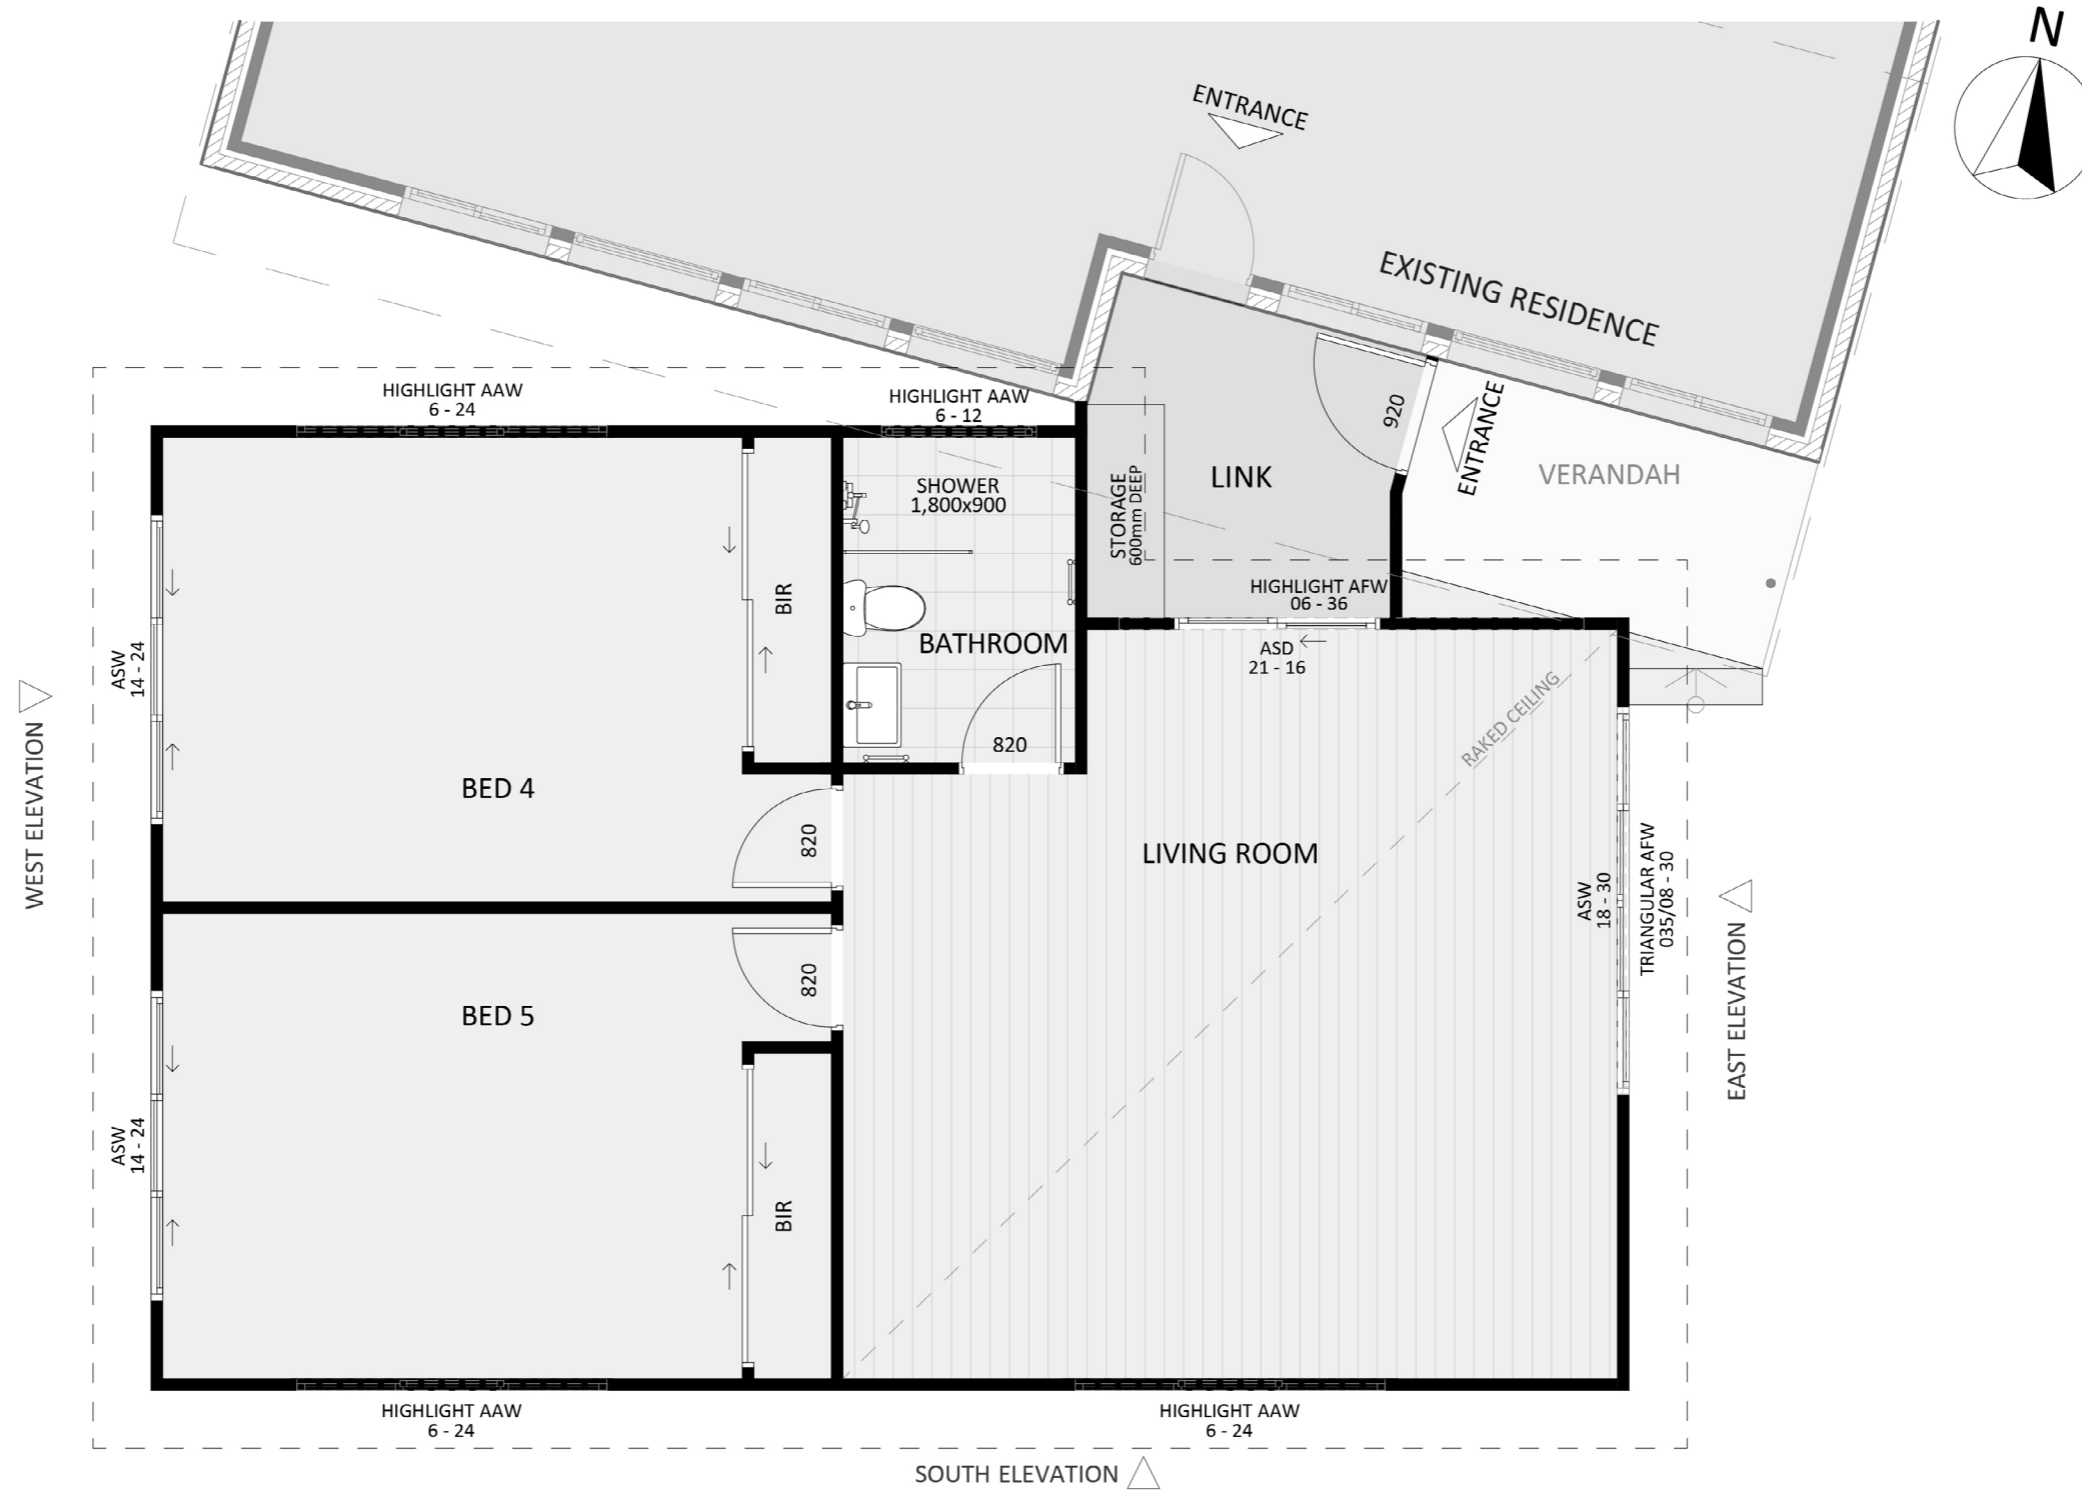

126

ACT Building Lic: 2012767

CANBERRA
GRANNY FLAT
BUILDERS

Colorbond Aluminium Roof
Colour: Woodland Grey

Window and Door Frame
Colour: Woodland Grey

Weathertex Selflok VGroove
Timber 150mm Weatherboards

An elevation is the height of the structure from ground level to the height of the roof.

An elevation is the height of the structure from ground level to the height of the roof.

SOUTH ELEVATION

 **CANBERRA
GRANNY FLAT
BUILDERS**

canberragrannyflatbuilders.com.au

 info@cgfb.com.au

 1300 979 658