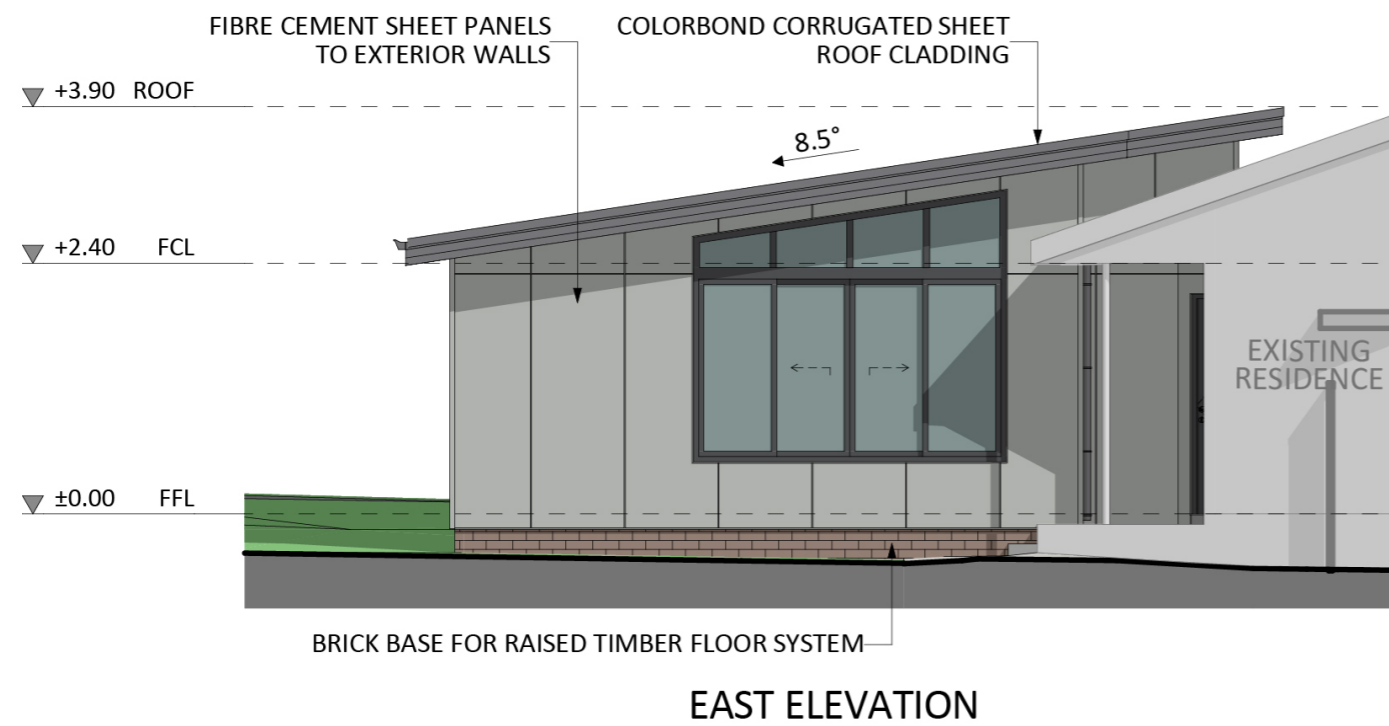

126

ACT Building Lic: 2012767

CANBERRA
GRANNY FLAT
BUILDERS

Colorbond Aluminium Roof
Colour: Woodland Grey

Window and Door Frame
Colour: Woodland Grey

Weathertex Selflok VGroove
Timber 150mm Weatherboards

An elevation is the height of the structure from ground level to the height of the roof.

An elevation is the height of the structure from ground level to the height of the roof.

SOUTH ELEVATION

 **CANBERRA
GRANNY FLAT
BUILDERS**

canberragrannyflatbuilders.com.au

 info@cgfb.com.au

 1300 979 658