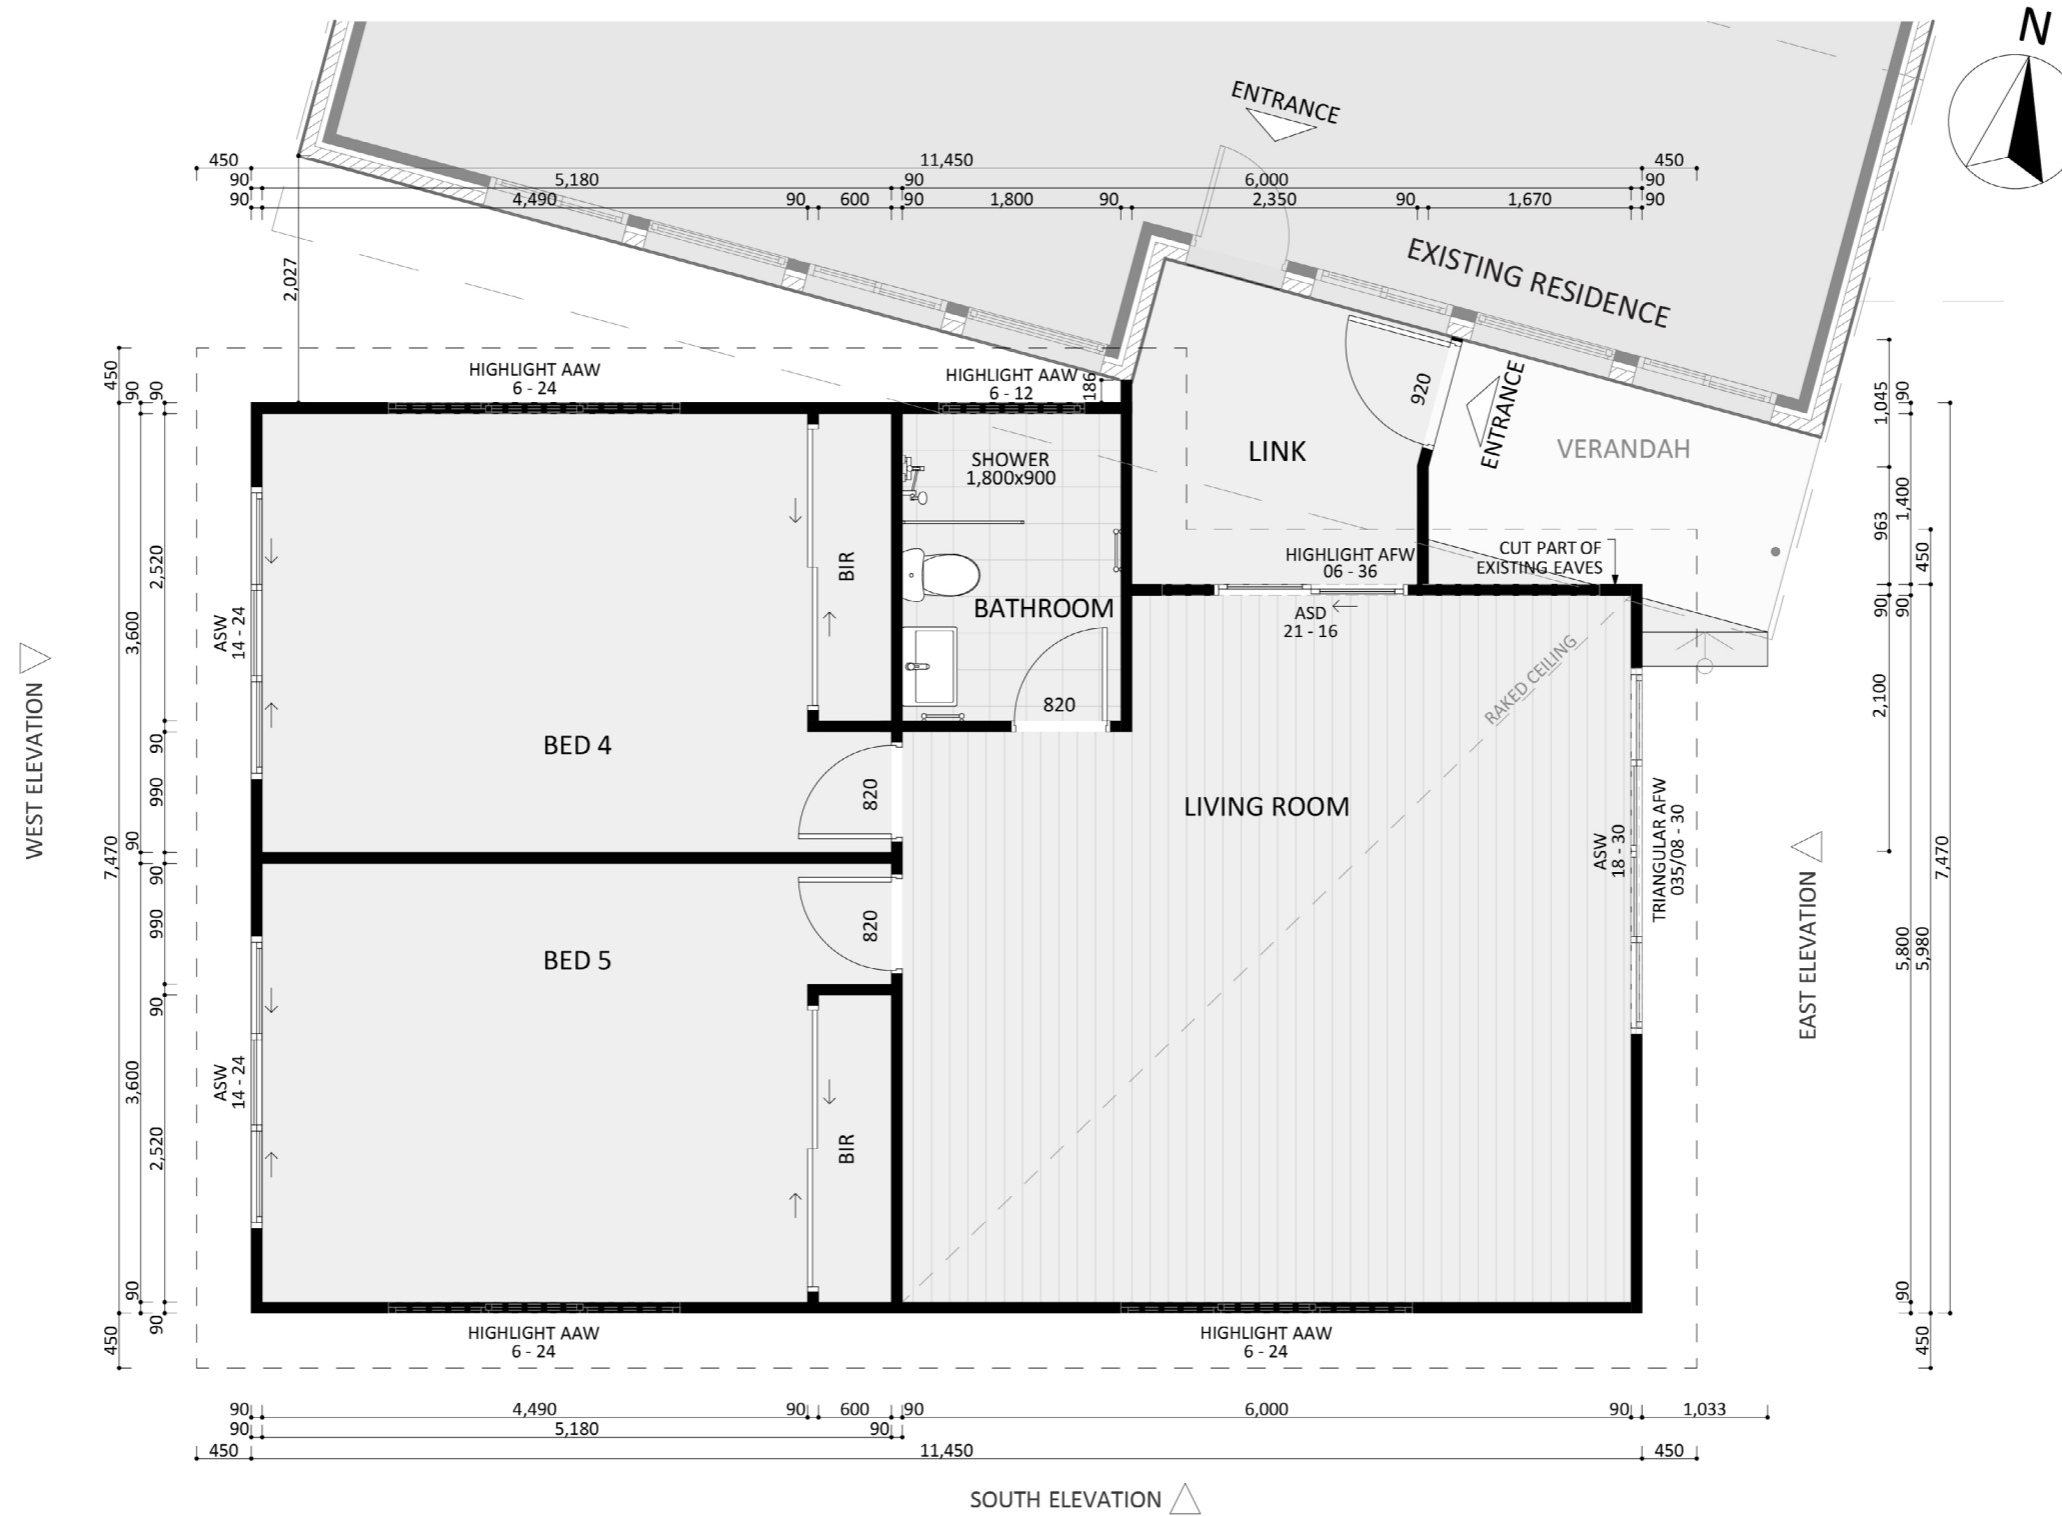

126

ACT Building Lic: 2012767

CANBERRA
GRANNY FLAT
BUILDERS

Colorbond Aluminium Roof
Colour: Woodland Grey

Window and Door Frame
Colour: Woodland Grey

Weathertex Selflok VGroove
Timber 150mm Weatherboards

An elevation is the height of the structure from ground level to the height of the roof.

An elevation is the height of the structure from ground level to the height of the roof.

SOUTH ELEVATION

 **CANBERRA
GRANNY FLAT
BUILDERS**

canberragrannyflatbuilders.com.au

 info@cgfb.com.au

 1300 979 658