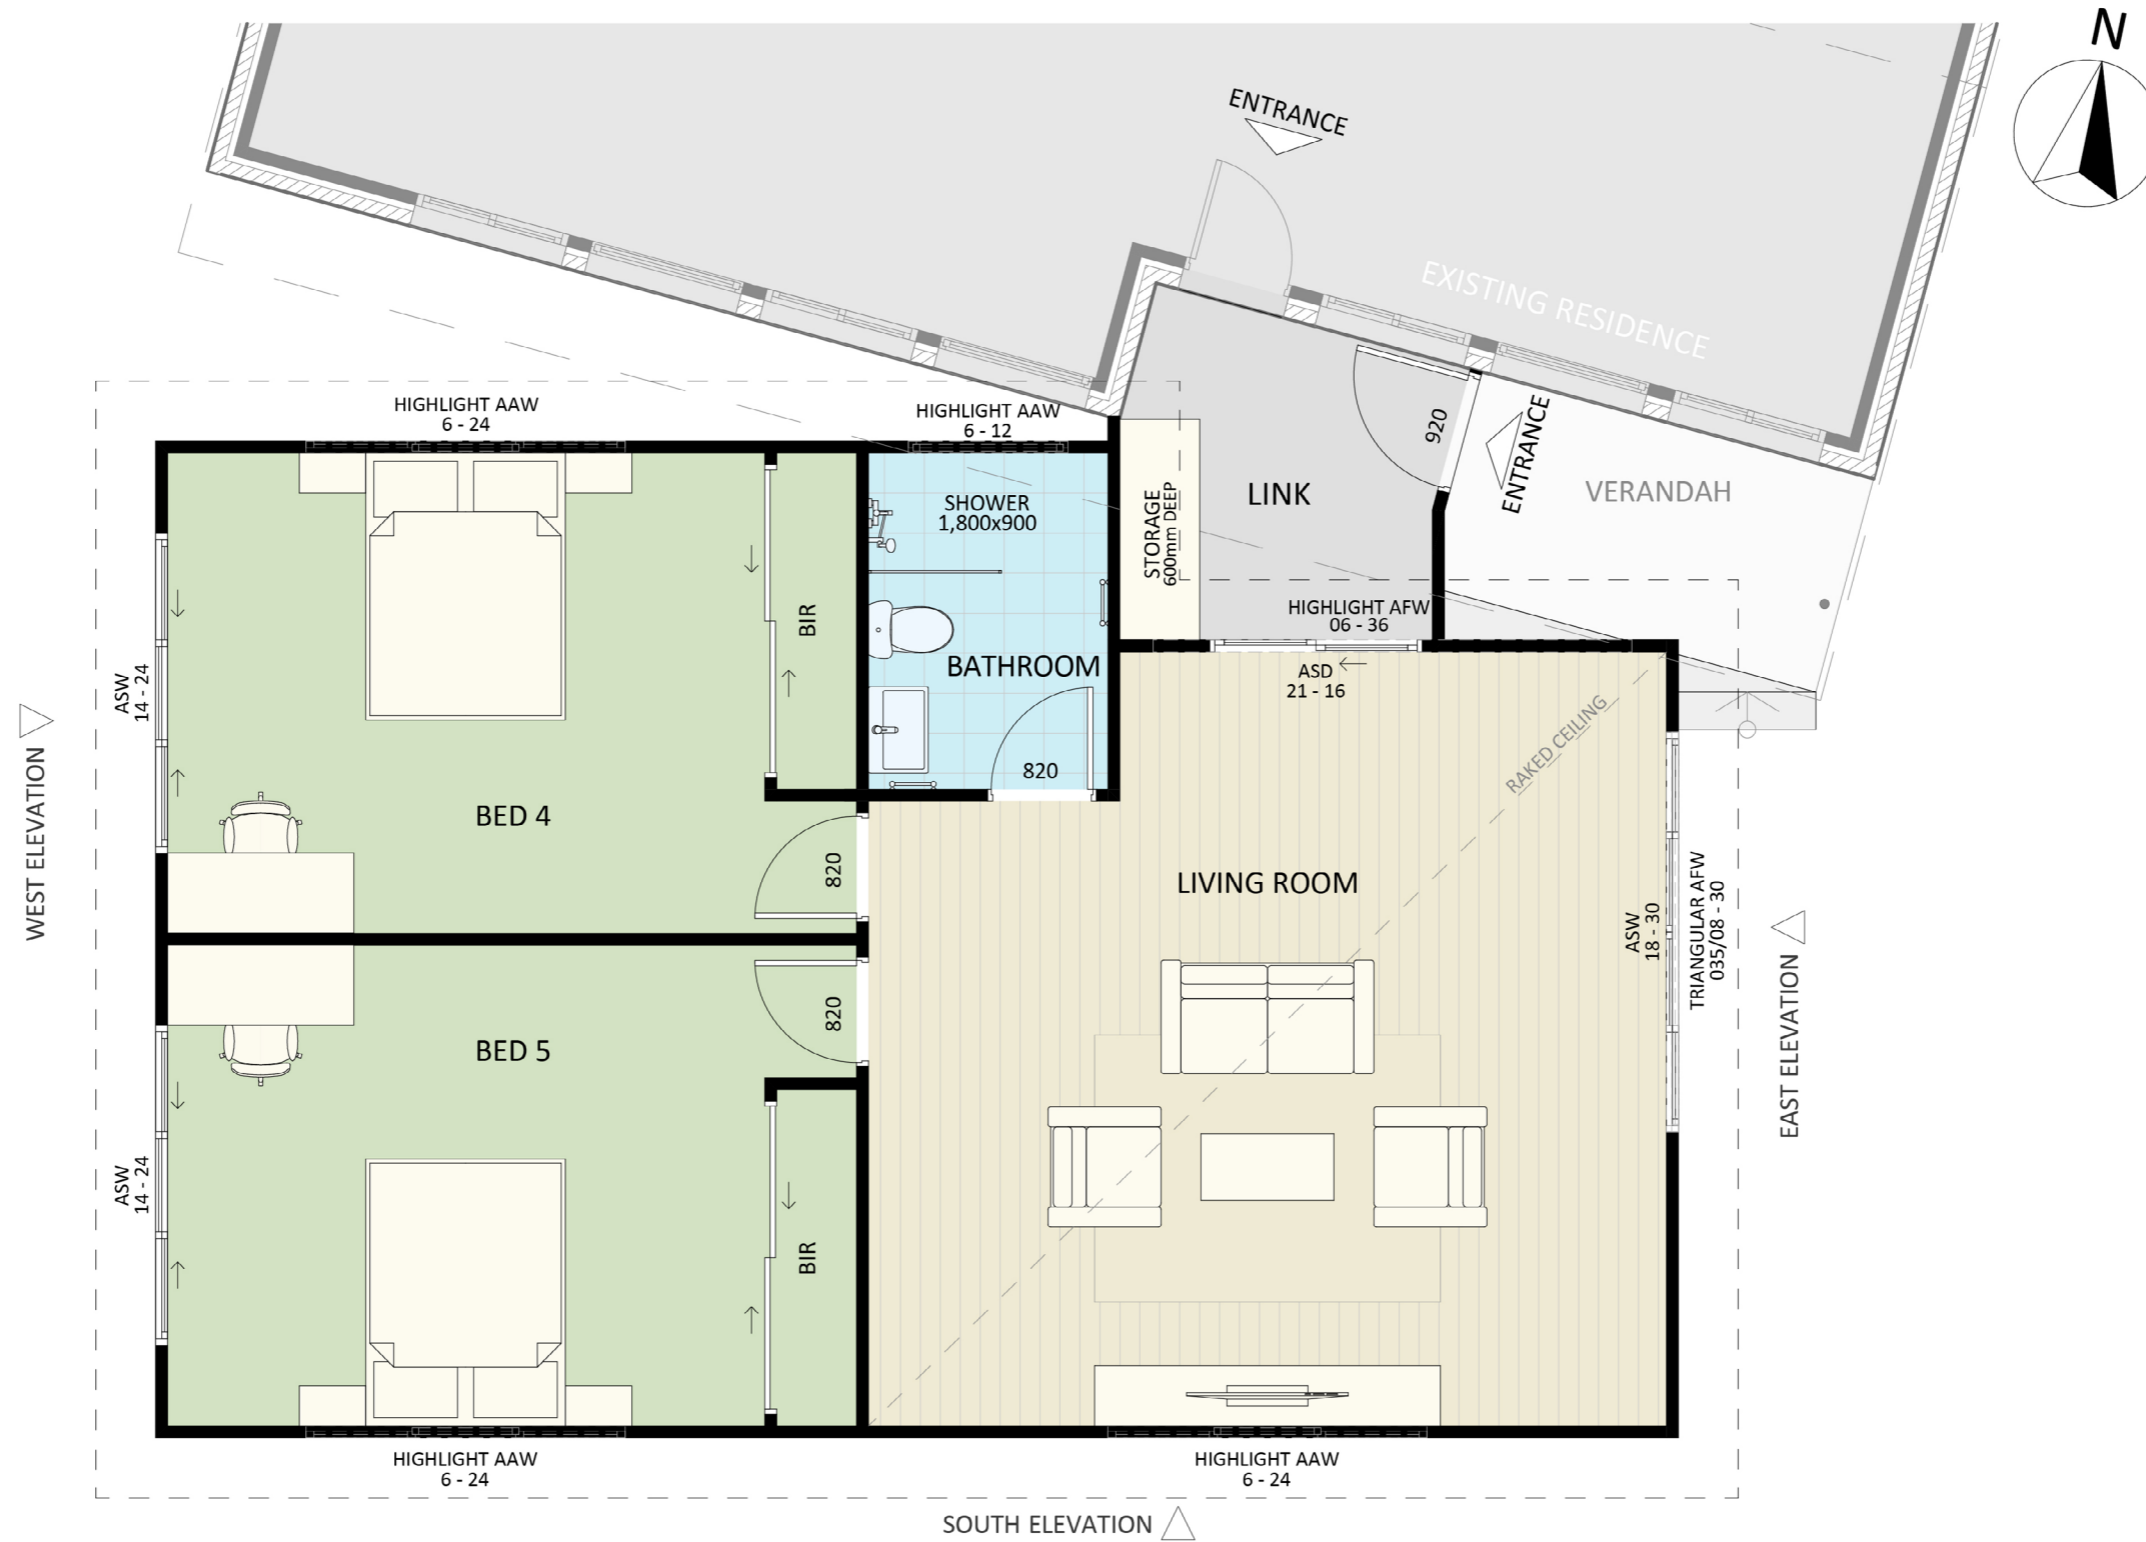

126

ACT Building Lic: 2012767

CANBERRA
GRANNY FLAT
BUILDERS

Colorbond Aluminium Roof
Colour: Woodland Grey

Window and Door Frame
Colour: Woodland Grey

Weathertex Selflok VGroove
Timber 150mm Weatherboards

An elevation is the height of the structure from ground level to the height of the roof.

An elevation is the height of the structure from ground level to the height of the roof.

SOUTH ELEVATION

 **CANBERRA
GRANNY FLAT
BUILDERS**

canberragrannyflatbuilders.com.au

 info@cgfb.com.au

 1300 979 658