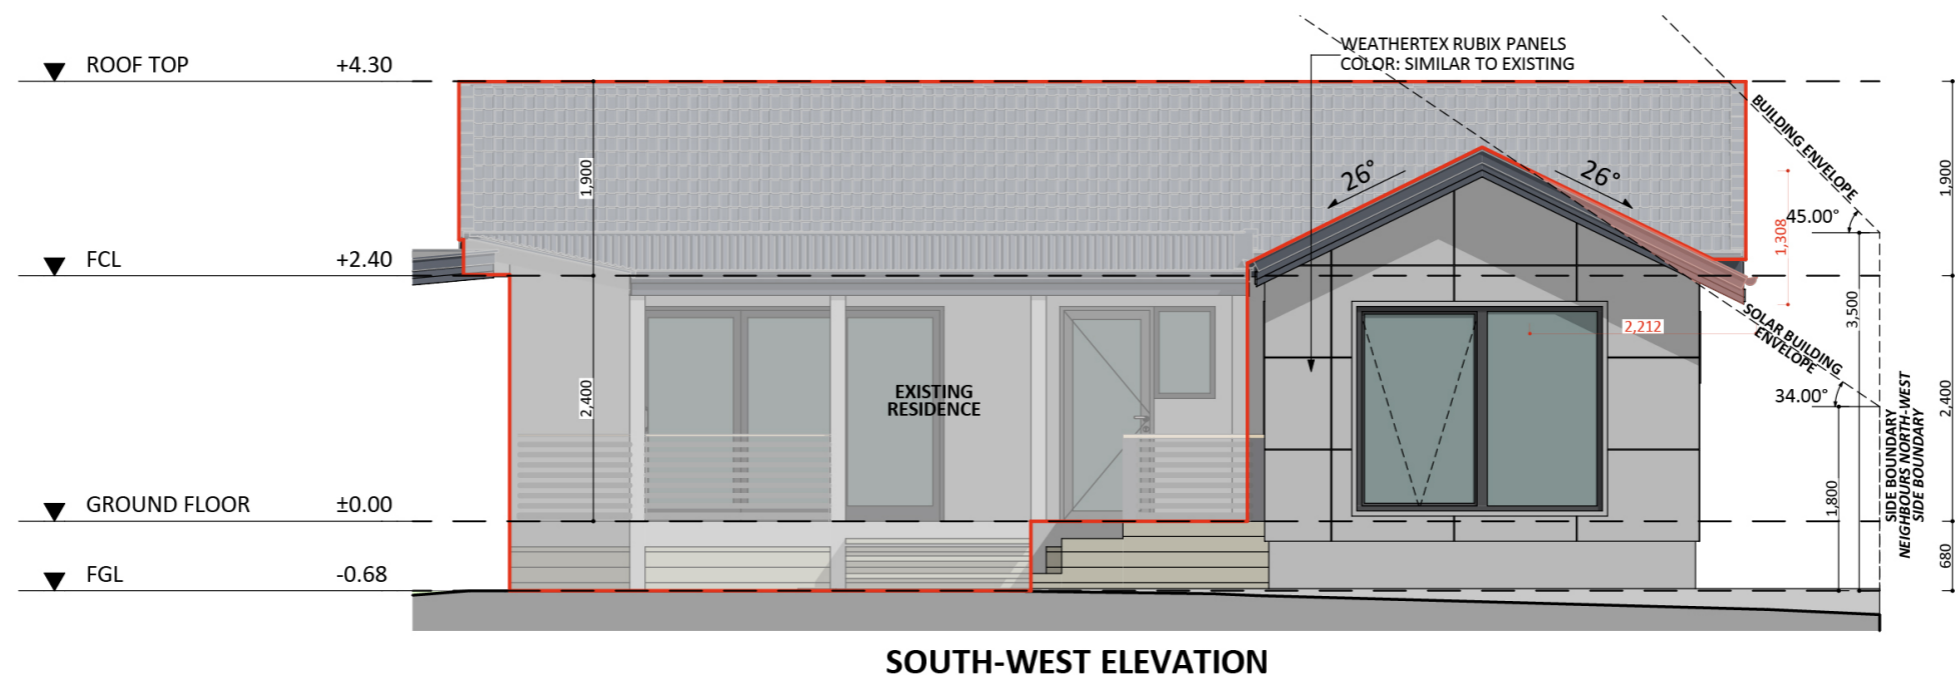

# 1220

ACT Building Lic: 2012767

**FIXED**  
**PRICE**  
**EXTENSIONS**

Colorbond roof  
Colour: Similar to Existing

Weathertex Rubix Panels  
Colour: Similar to Existing

An elevation is the height of the structure from ground level to the height of the roof.

An elevation is the height of the structure from ground level to the height of the roof.

An elevation is the height of the structure from ground level to the height of the roof.

**FIXED  
PRICE  
EXTENSIONS**