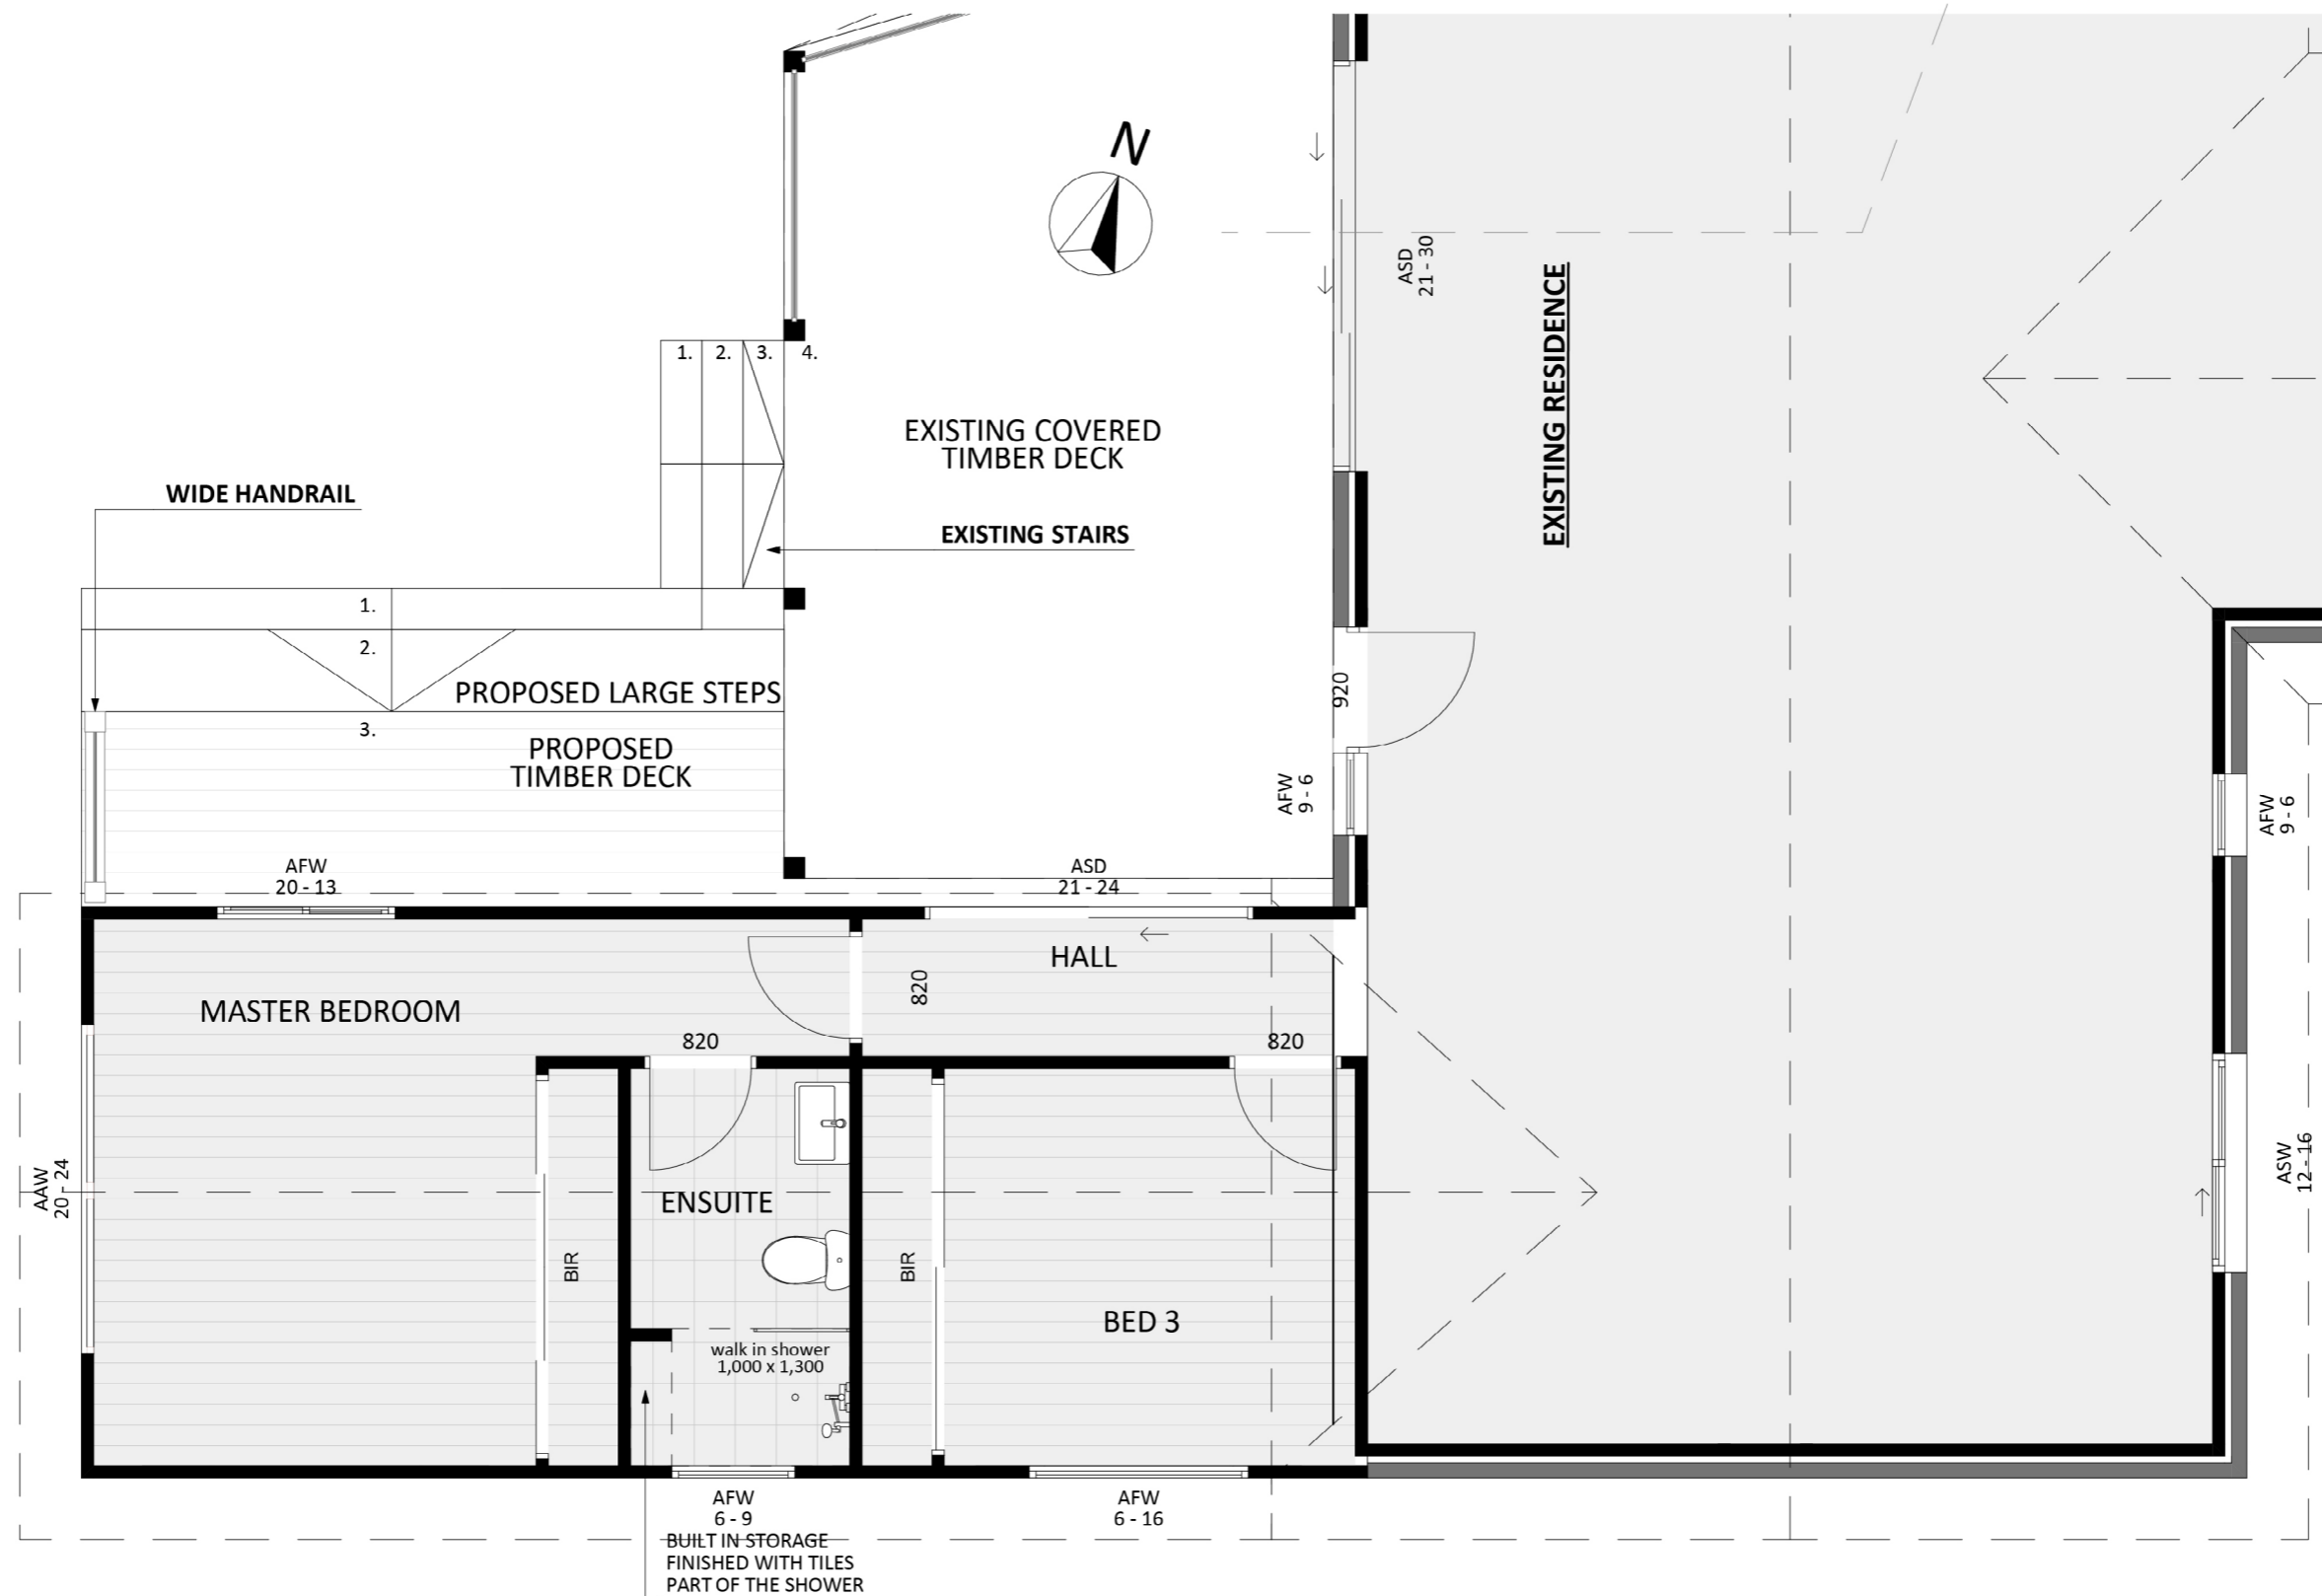

# 1220

ACT Building Lic: 2012767

**FIXED**  
**PRICE**  
**EXTENSIONS**

Colorbond roof  
Colour: Similar to Existing

Weathertex Rubix Panels  
Colour: Similar to Existing

An elevation is the height of the structure from ground level to the height of the roof.

An elevation is the height of the structure from ground level to the height of the roof.

An elevation is the height of the structure from ground level to the height of the roof.

**FIXED  
PRICE  
EXTENSIONS**