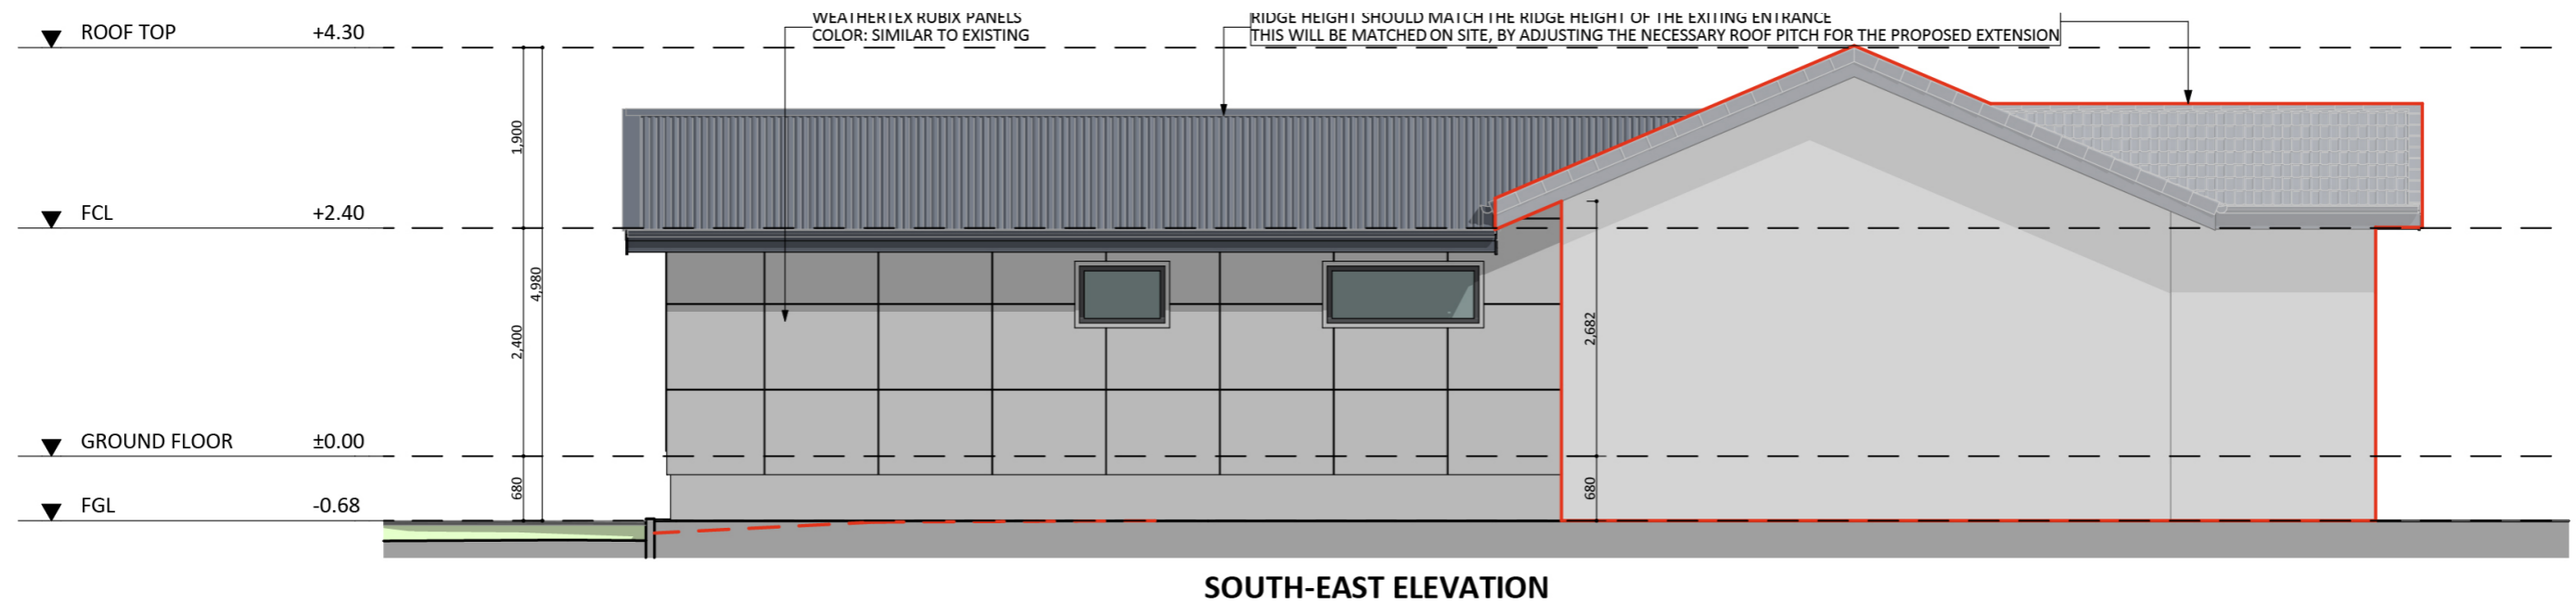

# 1220

ACT Building Lic: 2012767

**FIXED**  
**PRICE**  
**EXTENSIONS**

Colorbond roof  
Colour: Similar to Existing

Weathertex Rubix Panels  
Colour: Similar to Existing

An elevation is the height of the structure from ground level to the height of the roof.

An elevation is the height of the structure from ground level to the height of the roof.

An elevation is the height of the structure from ground level to the height of the roof.

**FIXED  
PRICE  
EXTENSIONS**