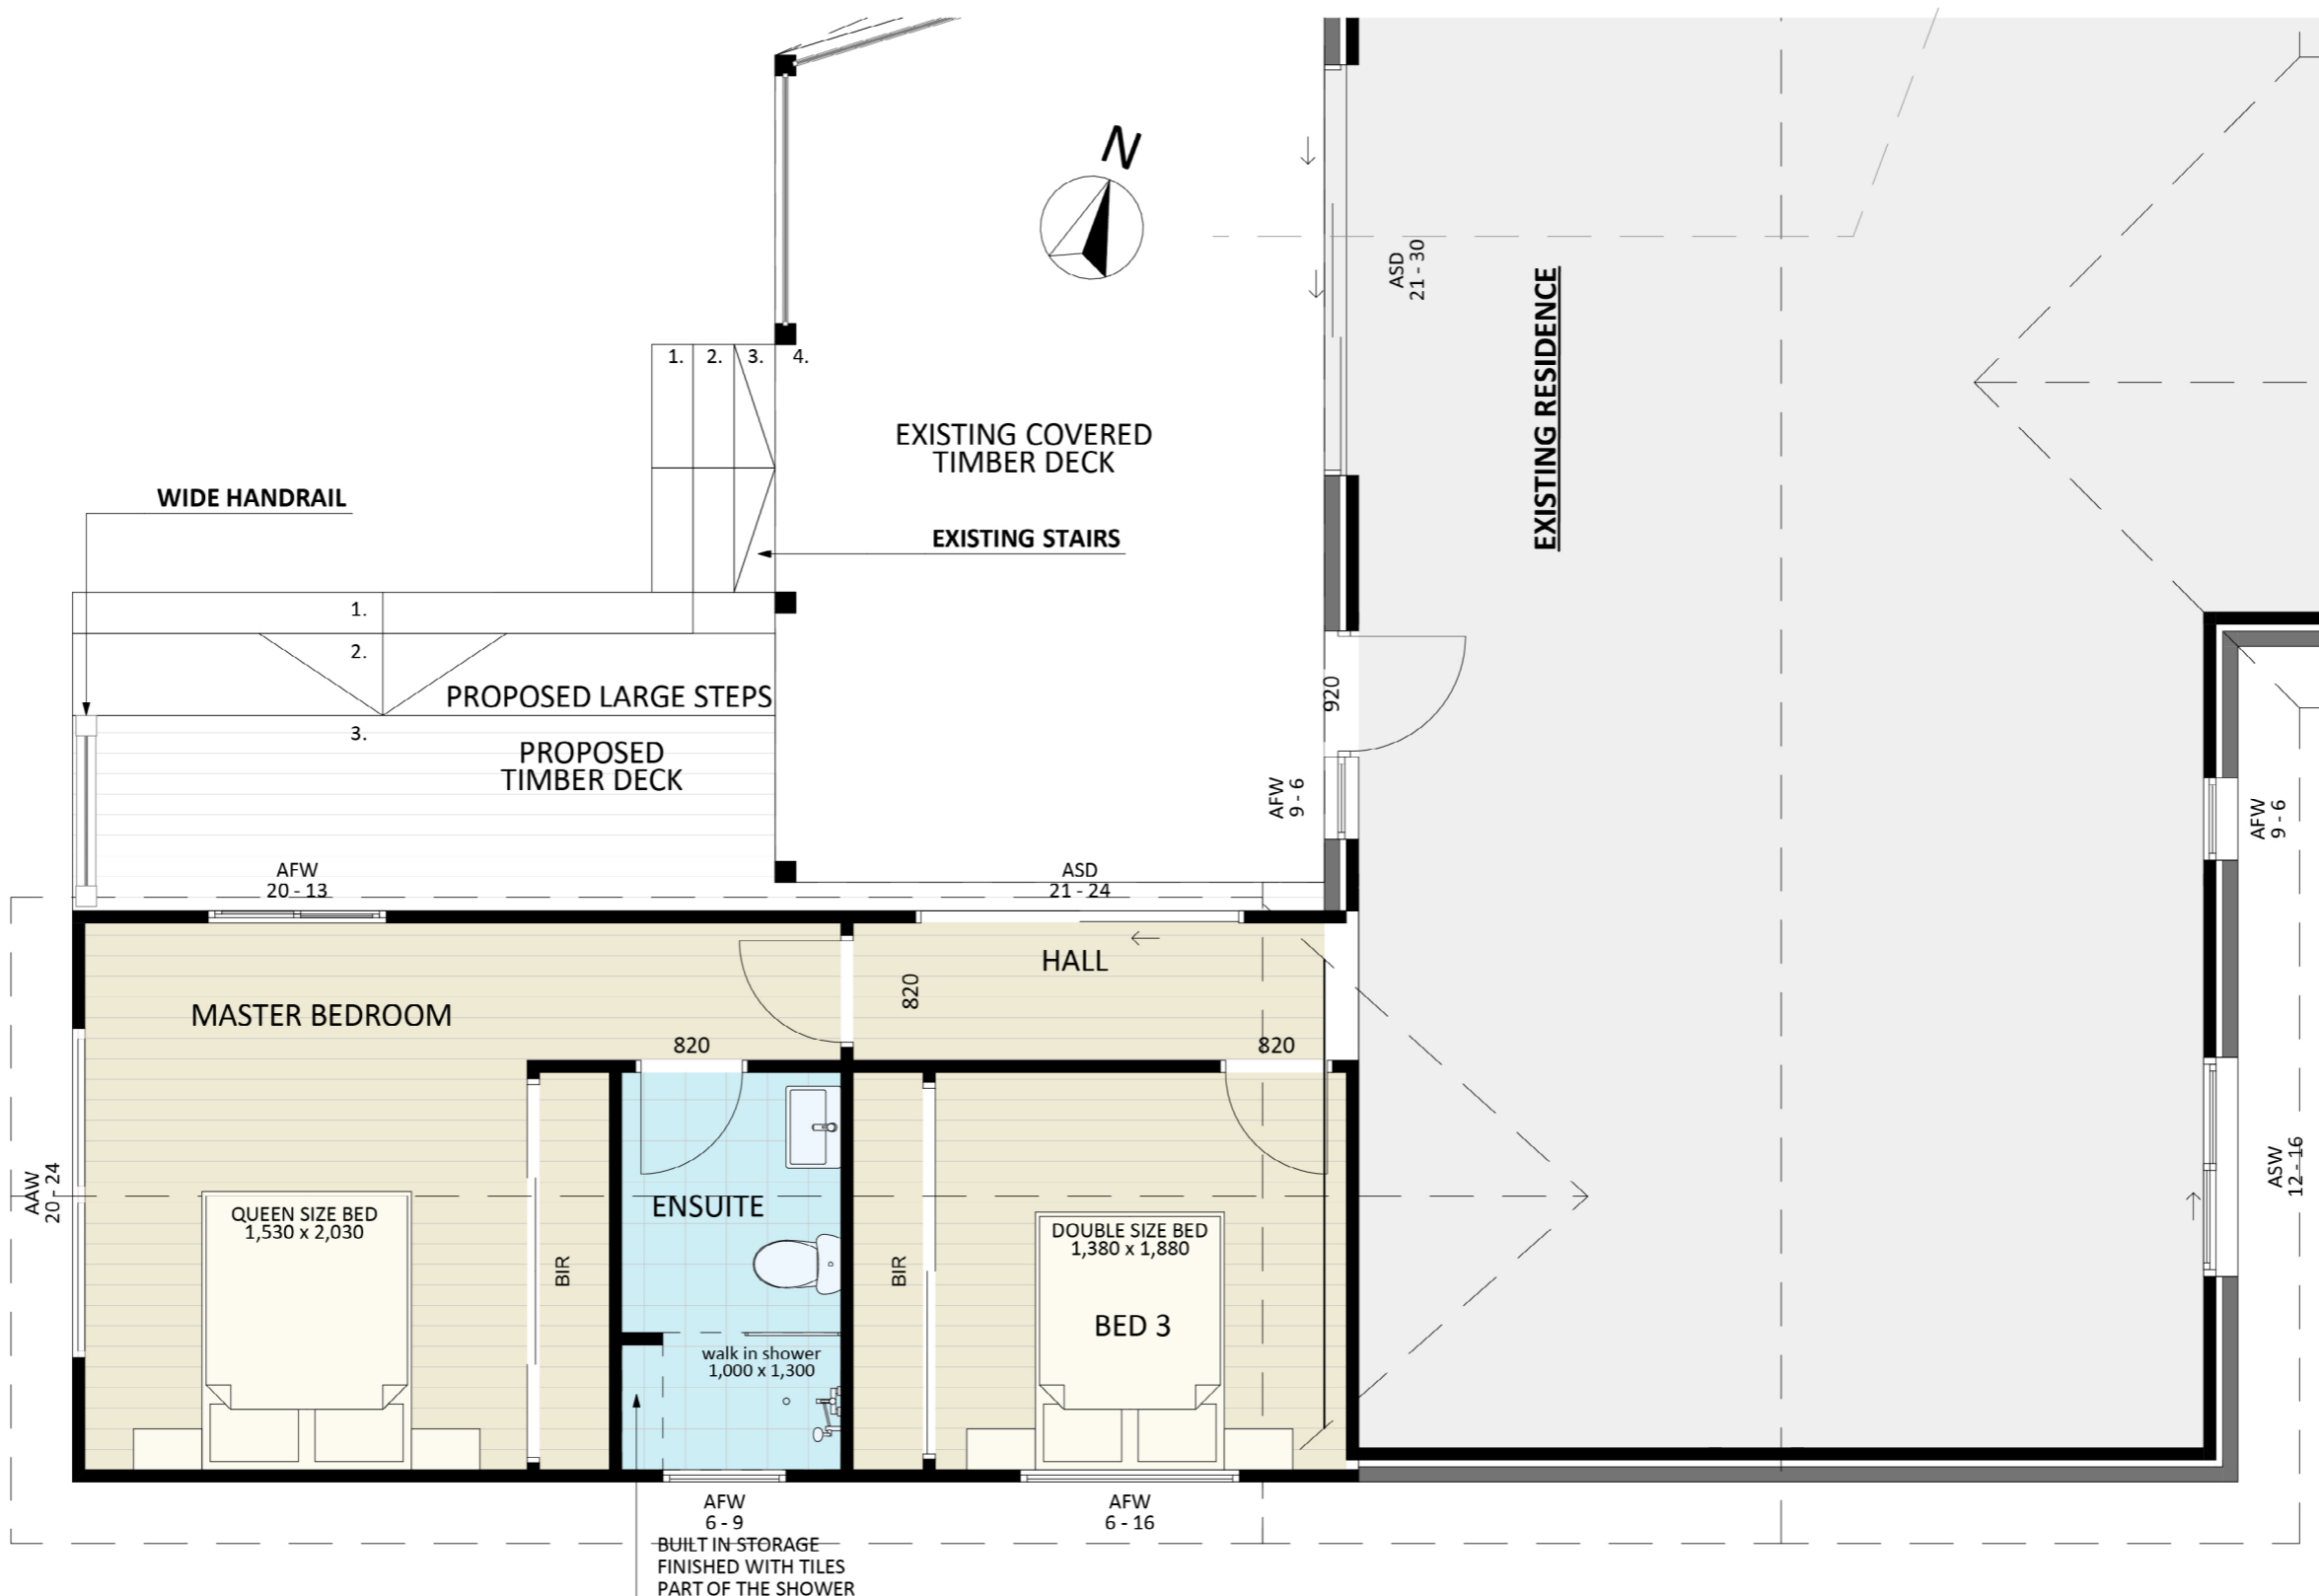

# 1220

ACT Building Lic: 2012767

**FIXED**  
**PRICE**  
**EXTENSIONS**

Colorbond roof  
Colour: Similar to Existing

Weathertex Rubix Panels  
Colour: Similar to Existing

An elevation is the height of the structure from ground level to the height of the roof.

An elevation is the height of the structure from ground level to the height of the roof.

An elevation is the height of the structure from ground level to the height of the roof.

**FIXED  
PRICE  
EXTENSIONS**