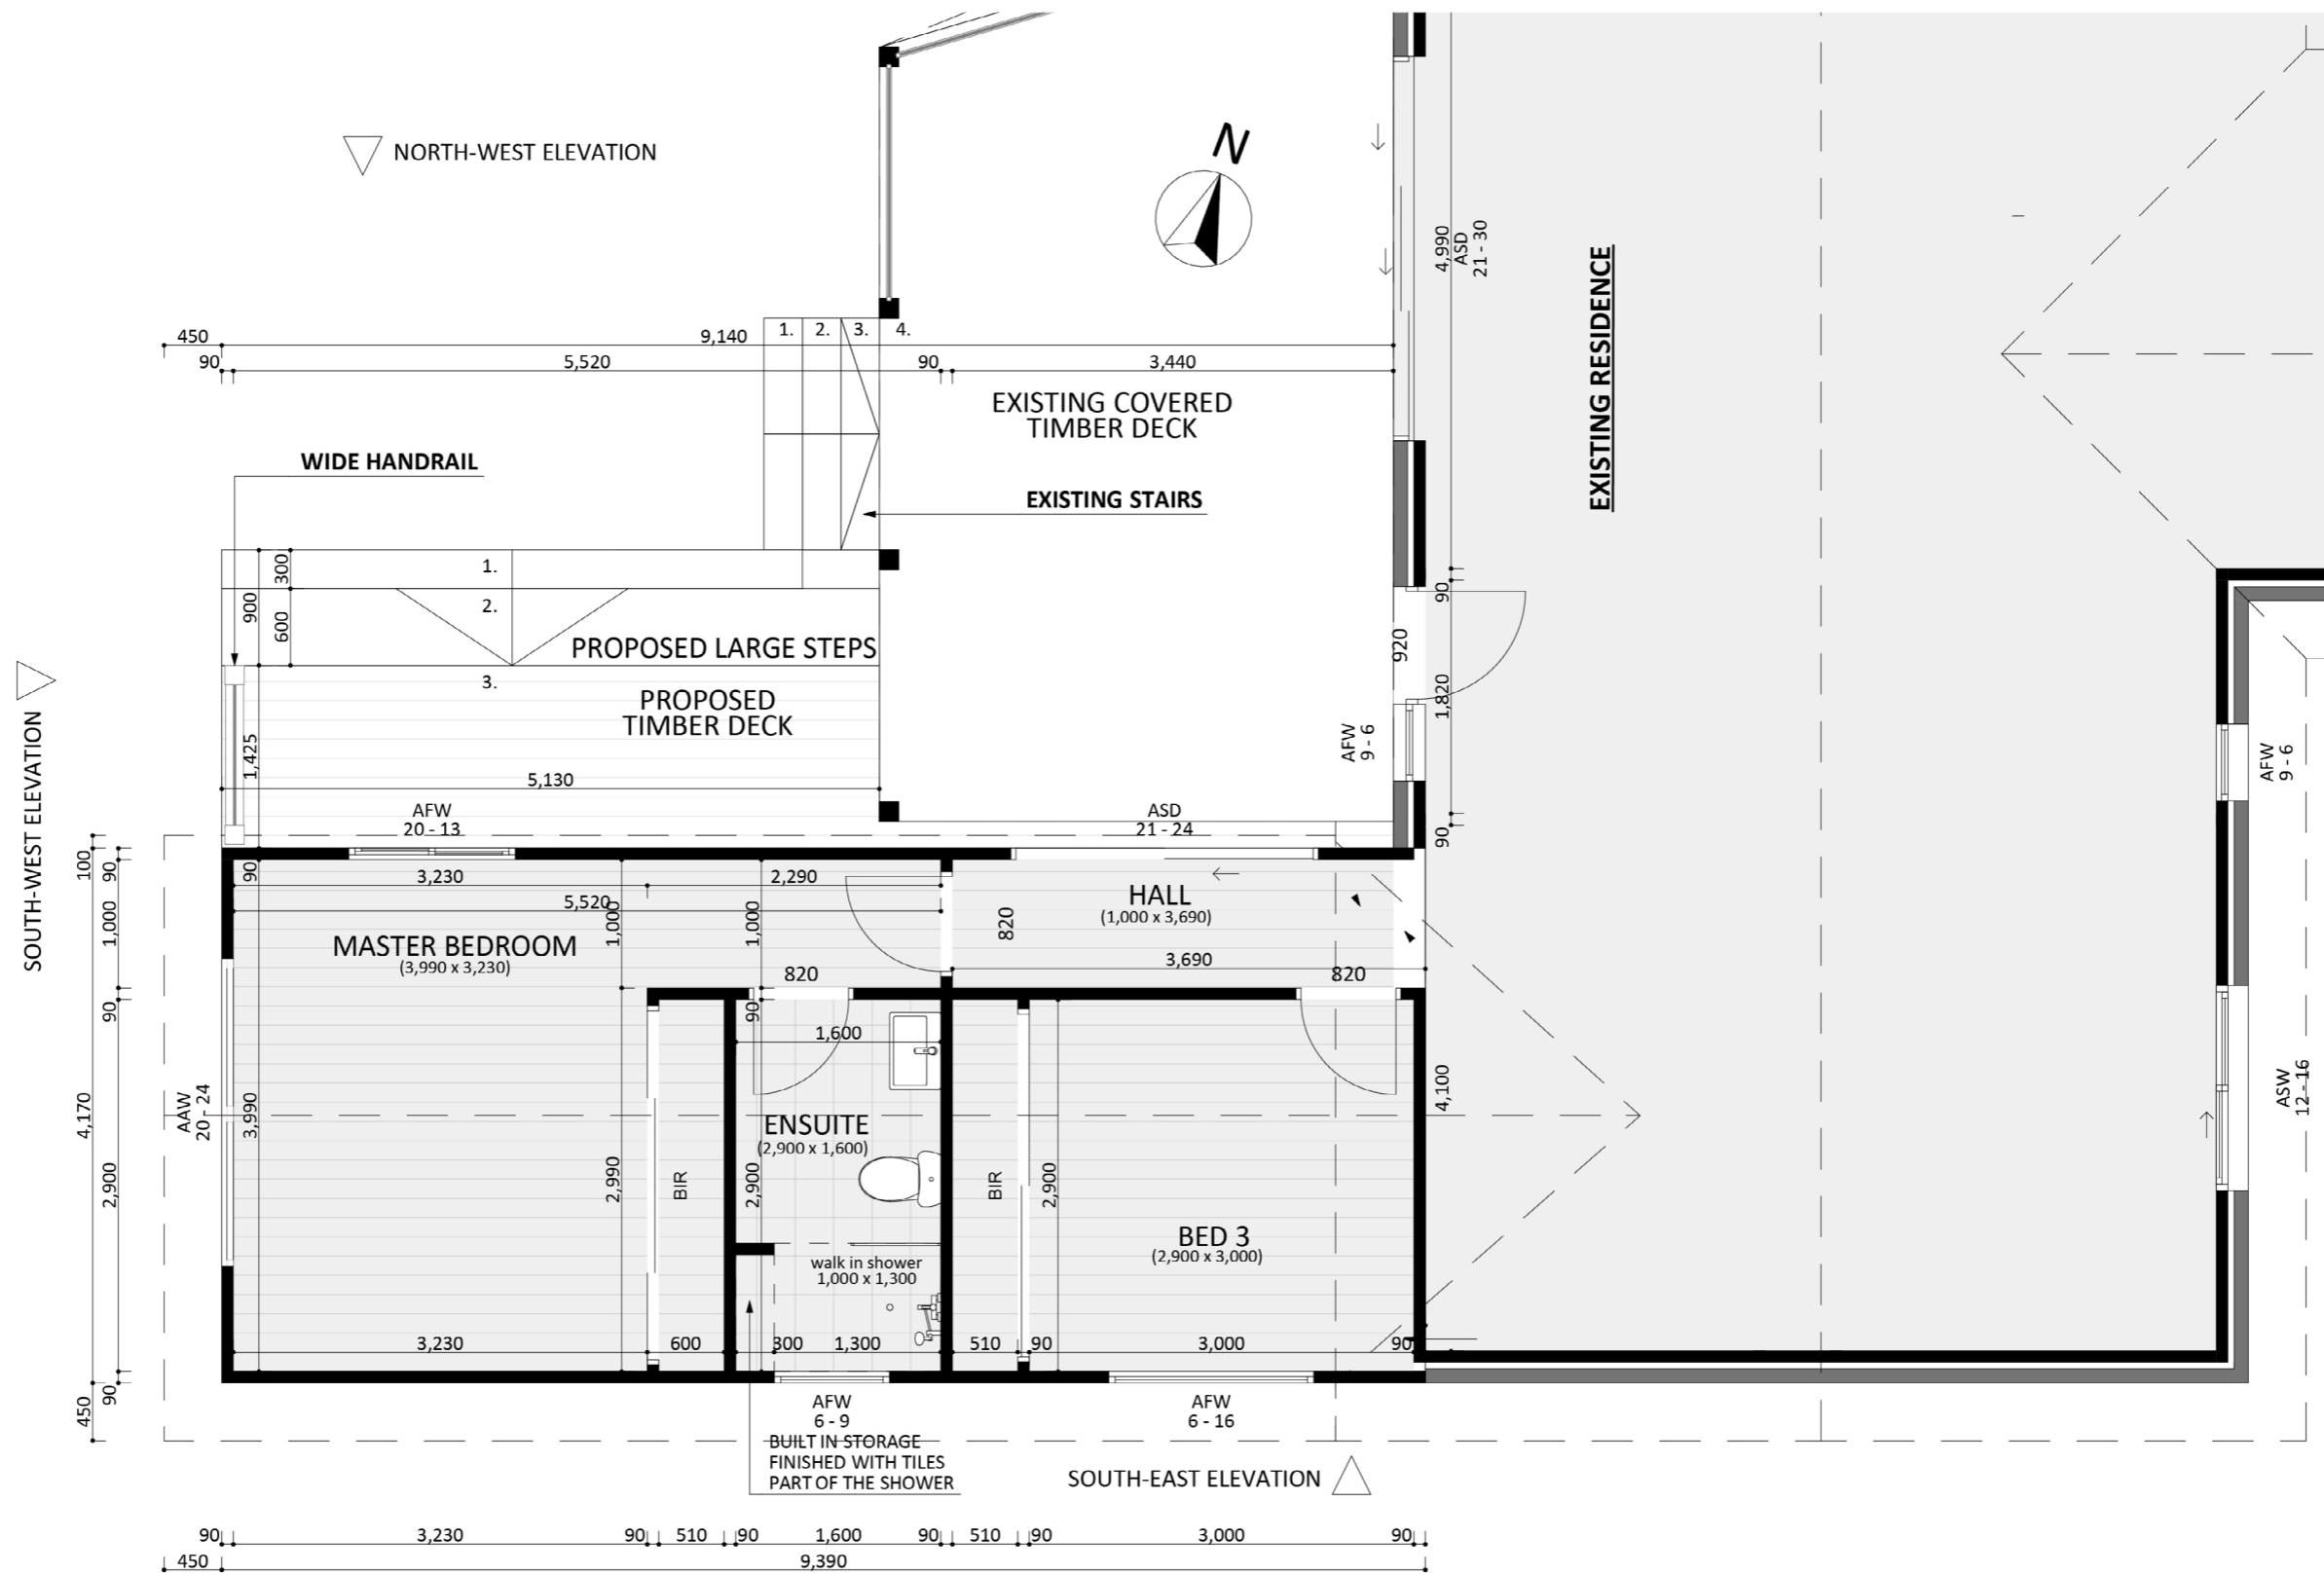

# 1220

ACT Building Lic: 2012767

**FIXED**  
**PRICE**  
**EXTENSIONS**

Colorbond roof  
Colour: Similar to Existing

Weathertex Rubix Panels  
Colour: Similar to Existing

An elevation is the height of the structure from ground level to the height of the roof.

An elevation is the height of the structure from ground level to the height of the roof.

An elevation is the height of the structure from ground level to the height of the roof.

**FIXED  
PRICE  
EXTENSIONS**