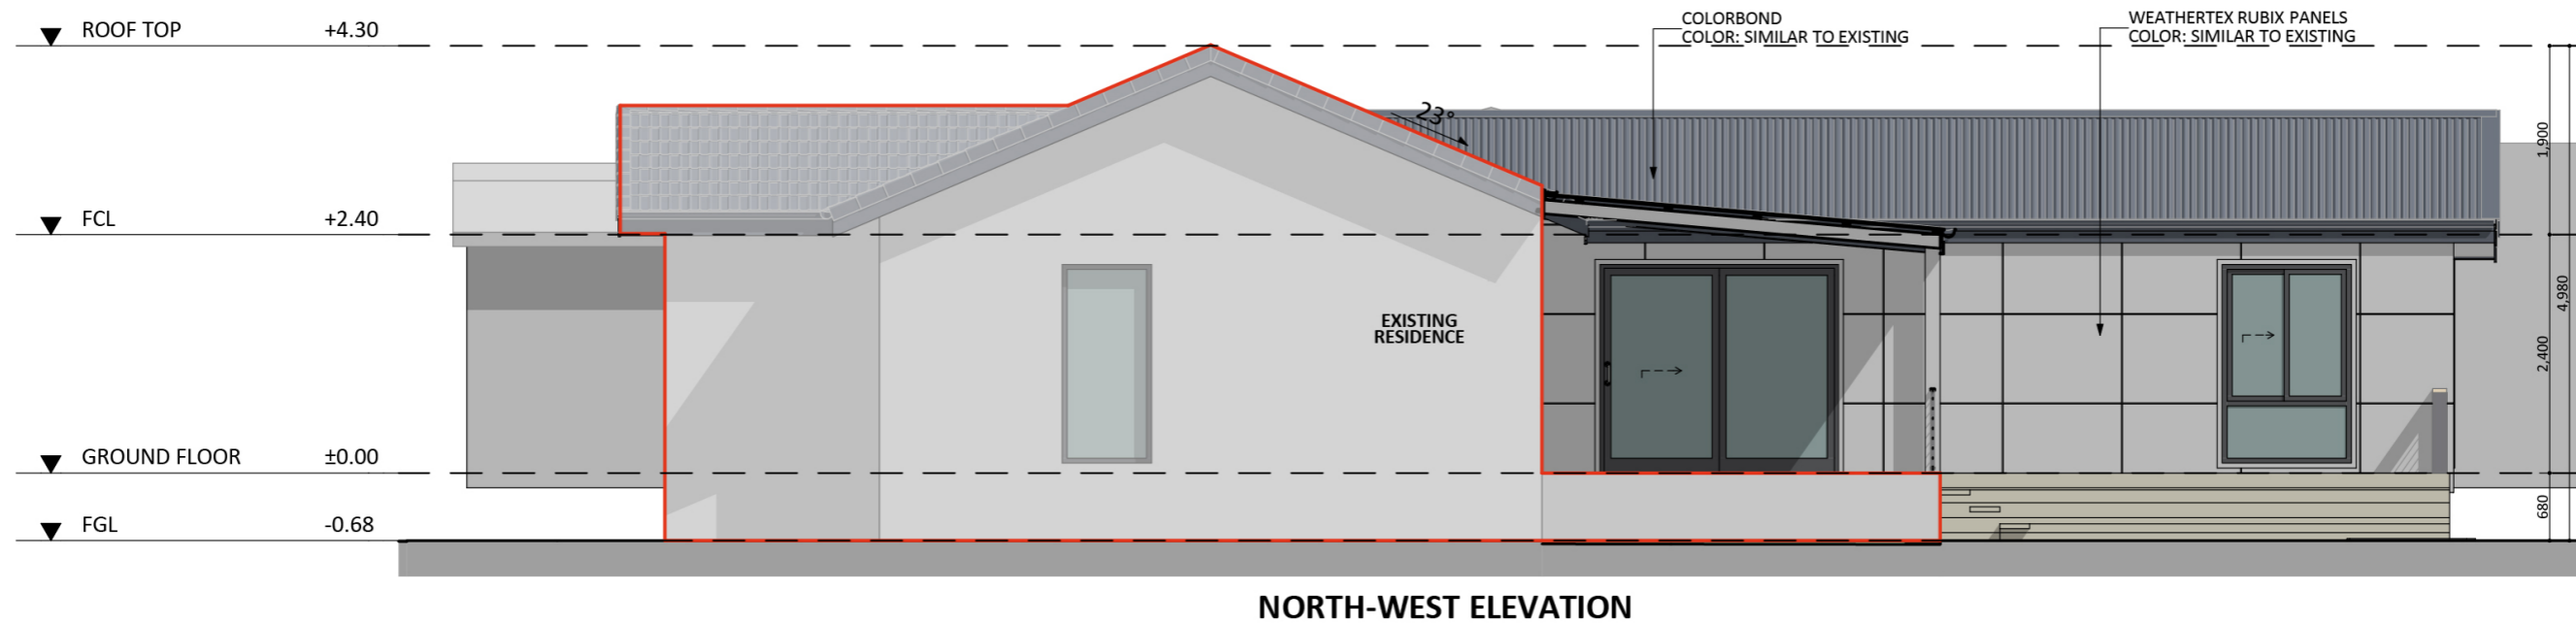

# 1220

ACT Building Lic: 2012767

**FIXED**  
**PRICE**  
**EXTENSIONS**

Colorbond roof  
Colour: Similar to Existing

Weathertex Rubix Panels  
Colour: Similar to Existing

An elevation is the height of the structure from ground level to the height of the roof.

An elevation is the height of the structure from ground level to the height of the roof.

An elevation is the height of the structure from ground level to the height of the roof.

**FIXED  
PRICE  
EXTENSIONS**