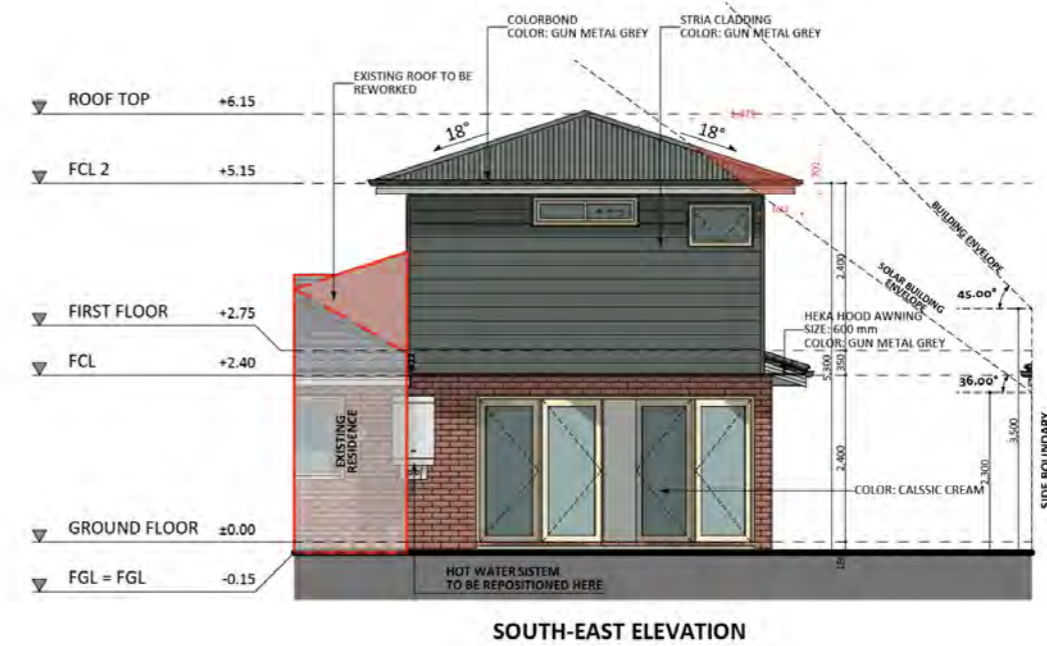

1168

ACT Building Lic: 2012767

**FIXED
PRICE
EXTENSIONS**

Heka Hood Awning
Colour: Gun Metal Grey

Colorbond Aluminium Roof
Colour: Gun Metal Grey

Brick Veneer
Colour: Similar to Existing

Window and Door Frames
Colour: Classic Cream

Stria Cladding
Colour: Gun Metal Grey

Ground Floor

First Floor

An elevation is the height of the structure from ground level to the height of the roof.

An elevation is the height of the structure from ground level to the height of the roof.