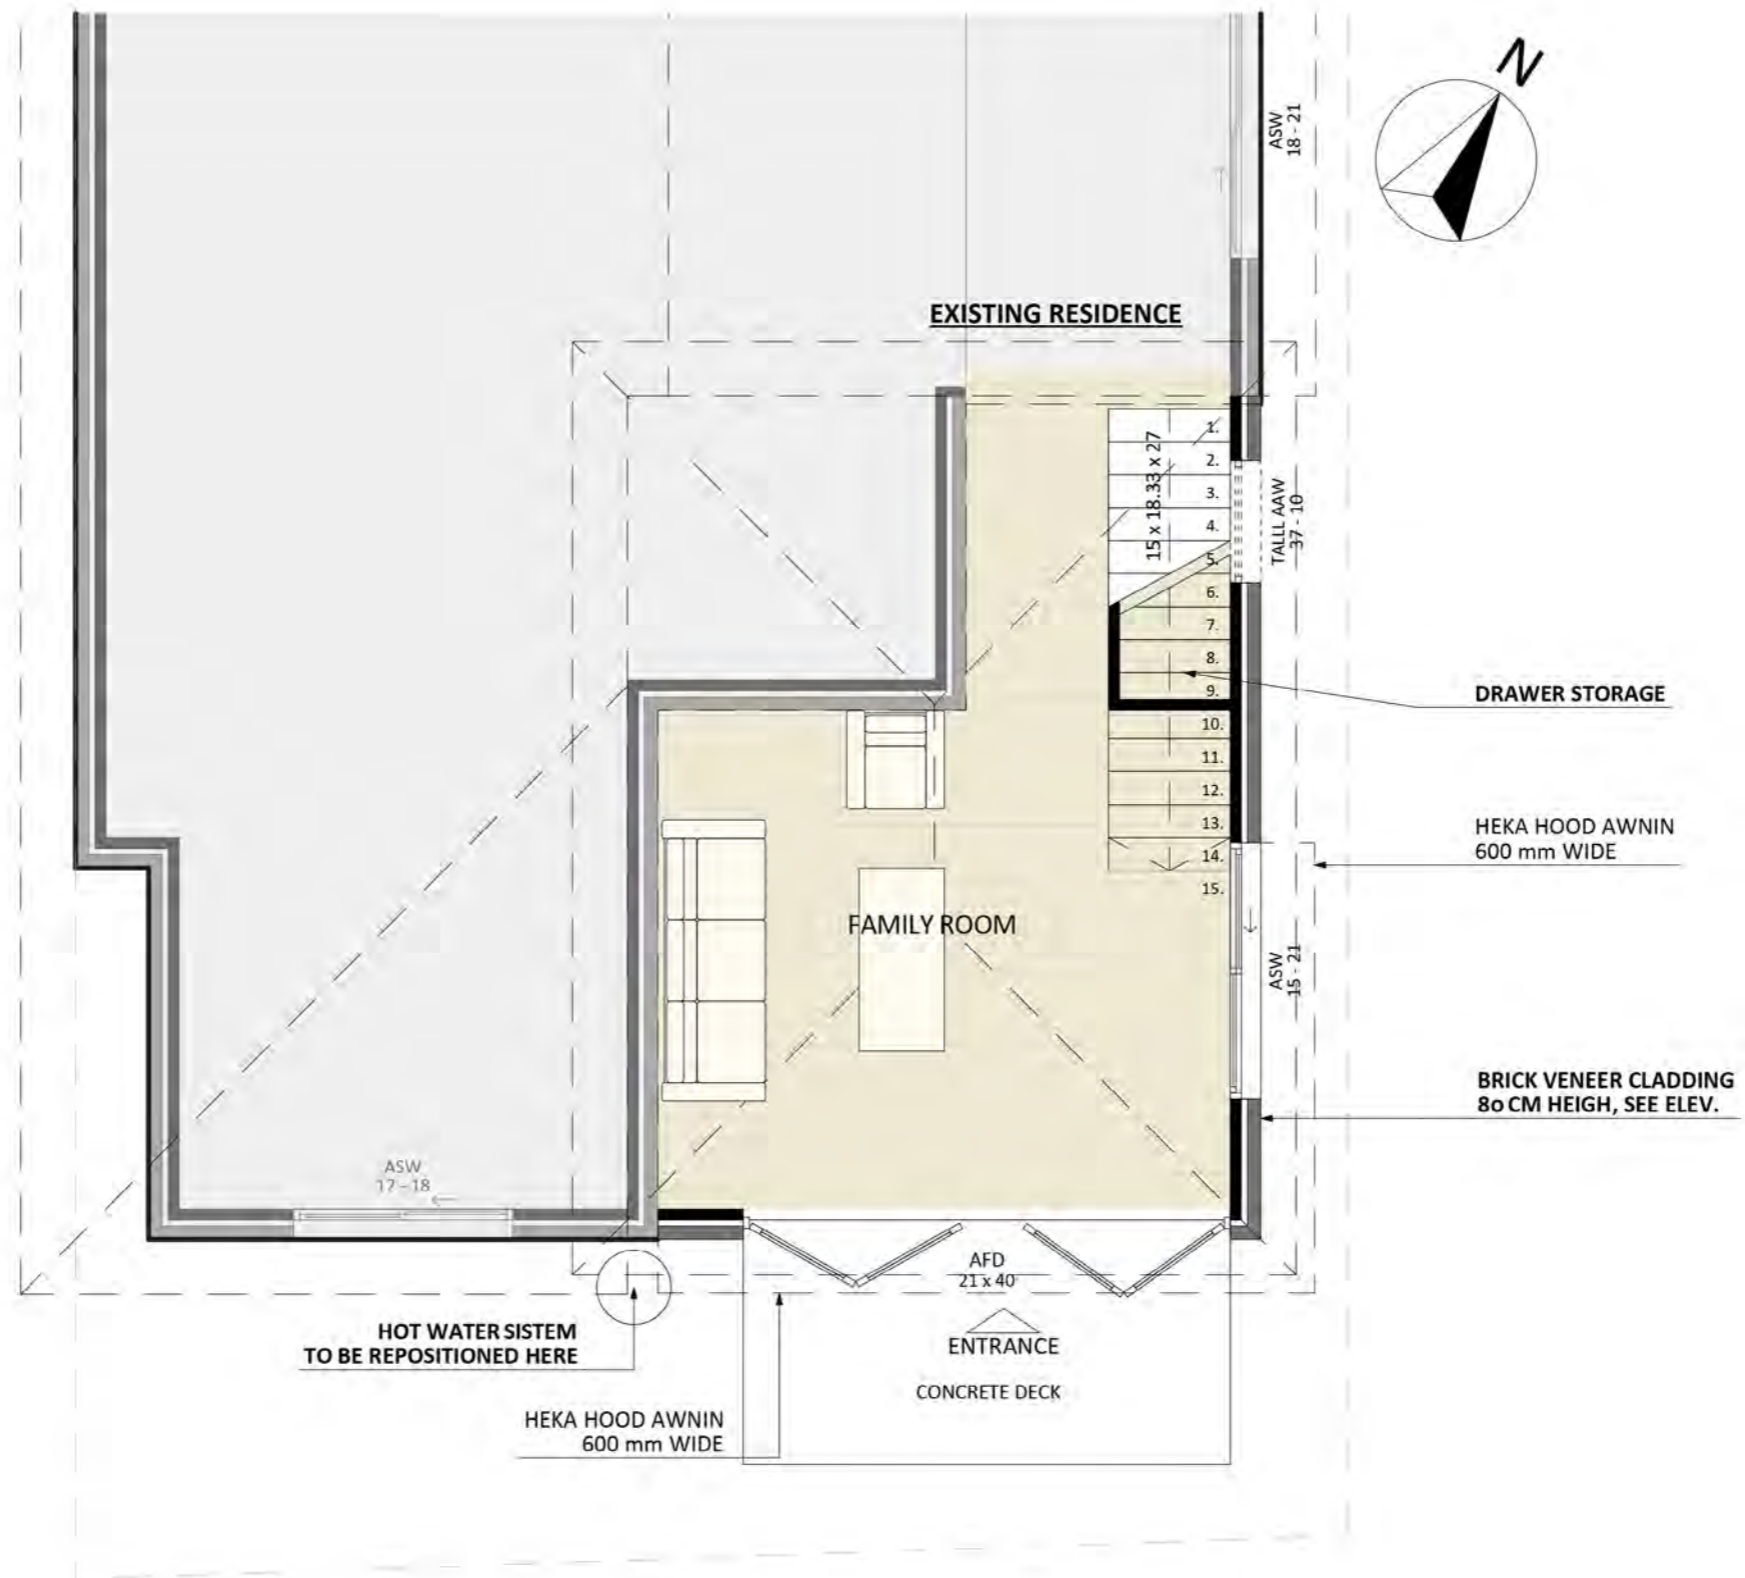

1168

ACT Building Lic: 2012767

**FIXED
PRICE
EXTENSIONS**

Heka Hood Awning
Colour: Gun Metal Grey

Colorbond Aluminium Roof
Colour: Gun Metal Grey

Brick Veneer
Colour: Similar to Existing

Window and Door Frames
Colour: Classic Cream

Stria Cladding
Colour: Gun Metal Grey

Ground Floor

First Floor

An elevation is the height of the structure from ground level to the height of the roof.

An elevation is the height of the structure from ground level to the height of the roof.