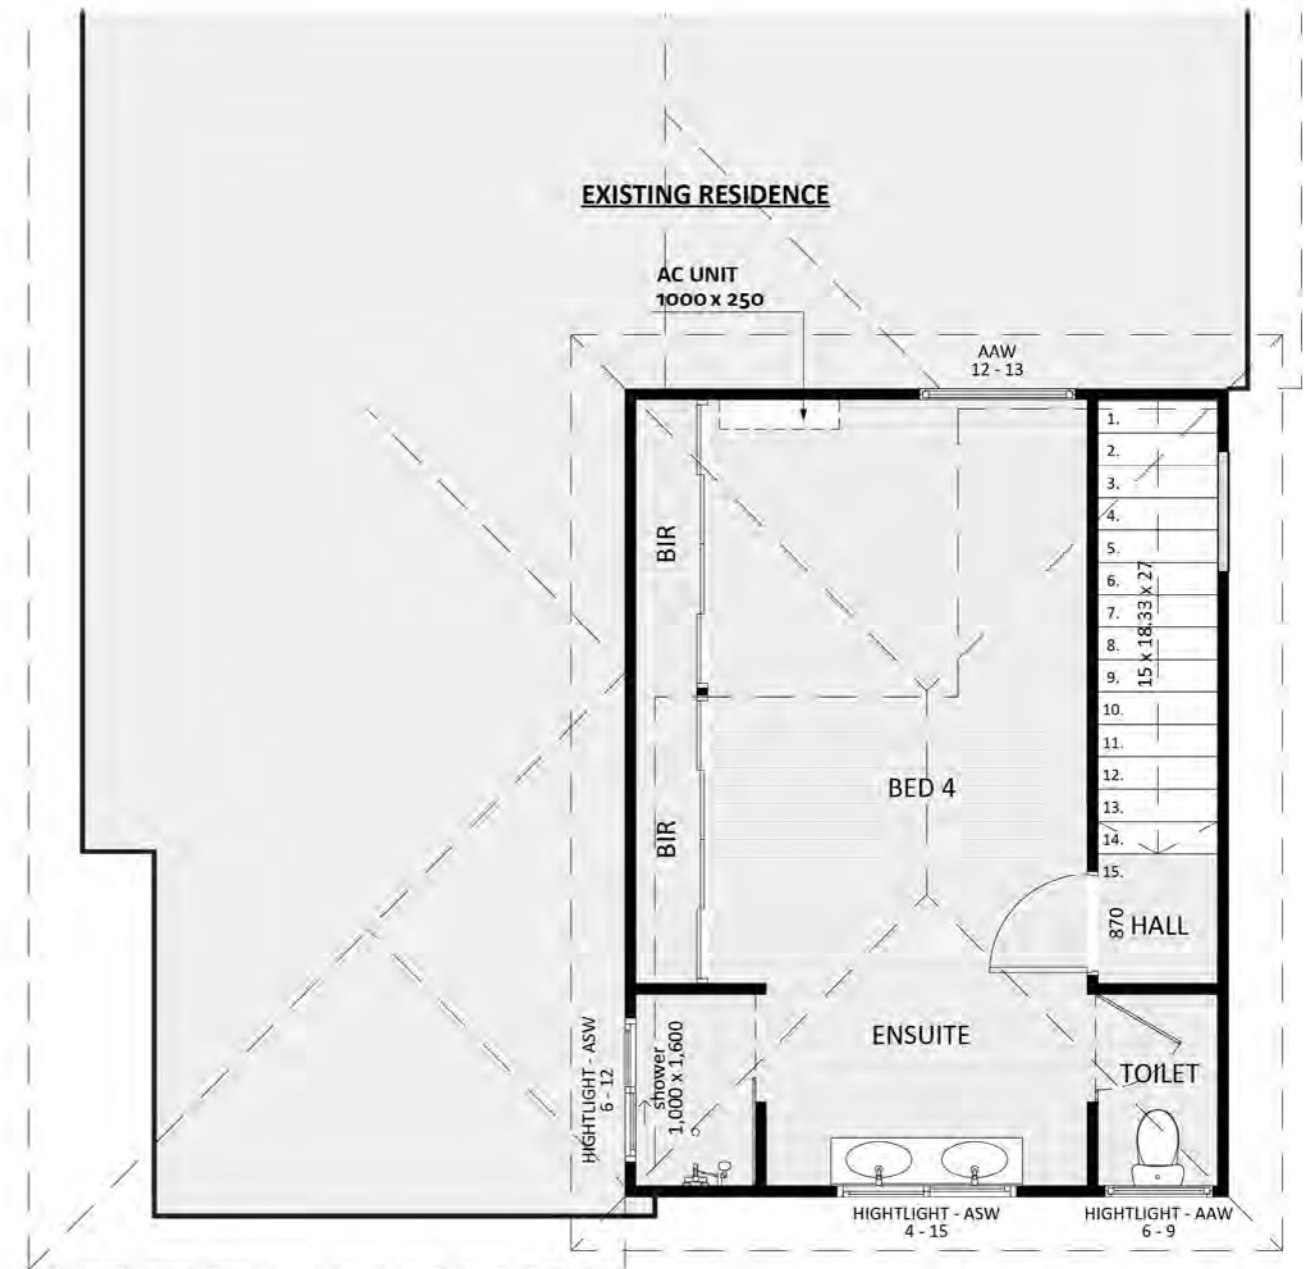

1168

ACT Building Lic: 2012767

**FIXED
PRICE
EXTENSIONS**

Heka Hood Awning
Colour: Gun Metal Grey

Colorbond Aluminium Roof
Colour: Gun Metal Grey

Brick Veneer
Colour: Similar to Existing

Window and Door Frames
Colour: Classic Cream

Stria Cladding
Colour: Gun Metal Grey

Ground Floor

First Floor

An elevation is the height of the structure from ground level to the height of the roof.

An elevation is the height of the structure from ground level to the height of the roof.