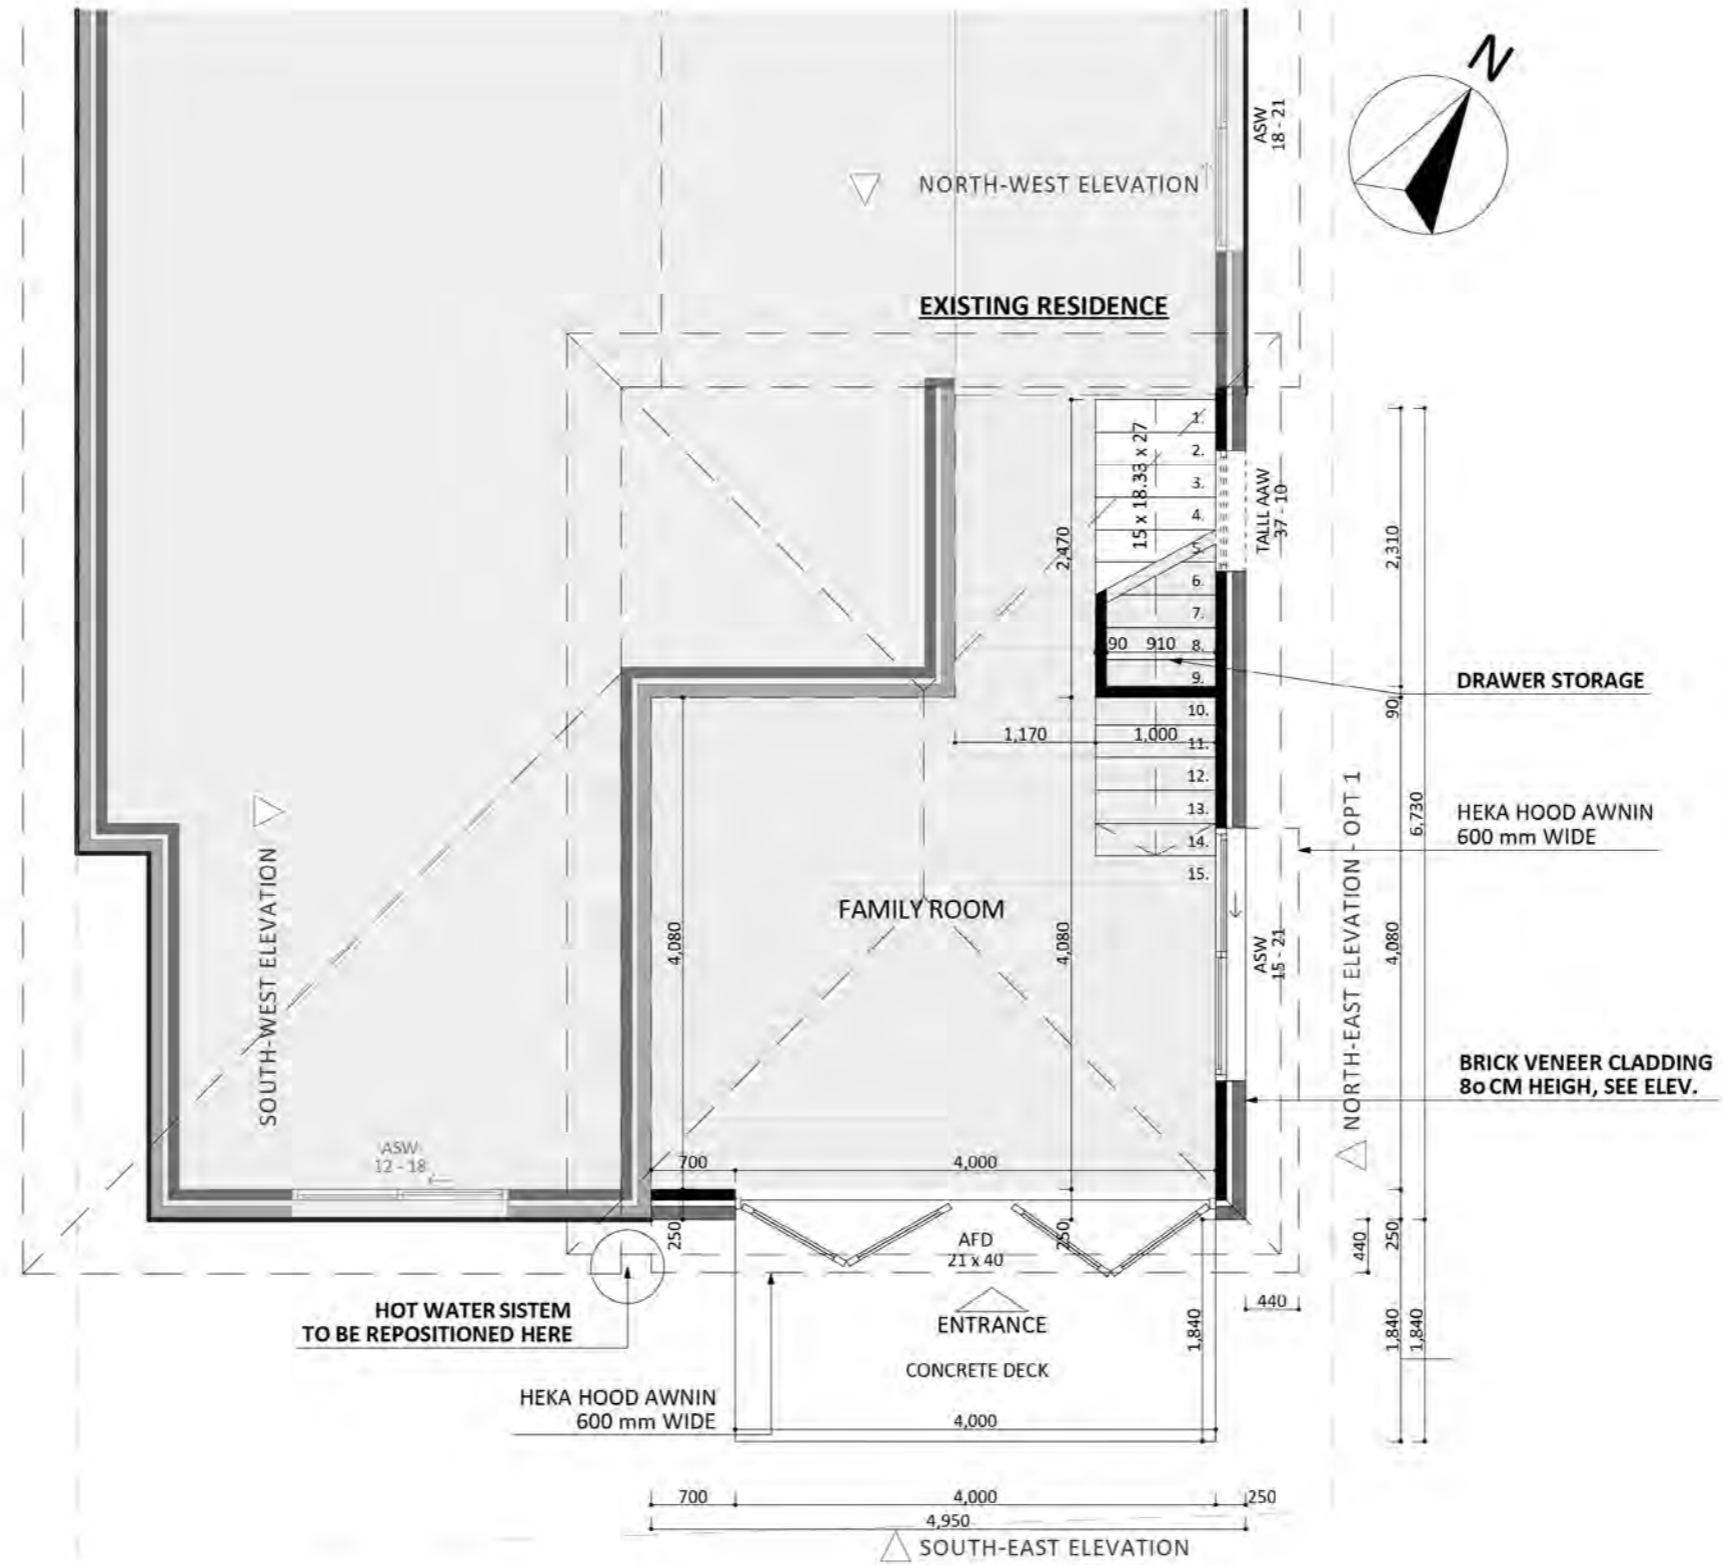

1168

ACT Building Lic: 2012767

**FIXED
PRICE
EXTENSIONS**

Heka Hood Awning
Colour: Gun Metal Grey

Colorbond Aluminium Roof
Colour: Gun Metal Grey

Brick Veneer
Colour: Similar to Existing

Window and Door Frames
Colour: Classic Cream

Stria Cladding
Colour: Gun Metal Grey

Ground Floor

First Floor

An elevation is the height of the structure from ground level to the height of the roof.

An elevation is the height of the structure from ground level to the height of the roof.