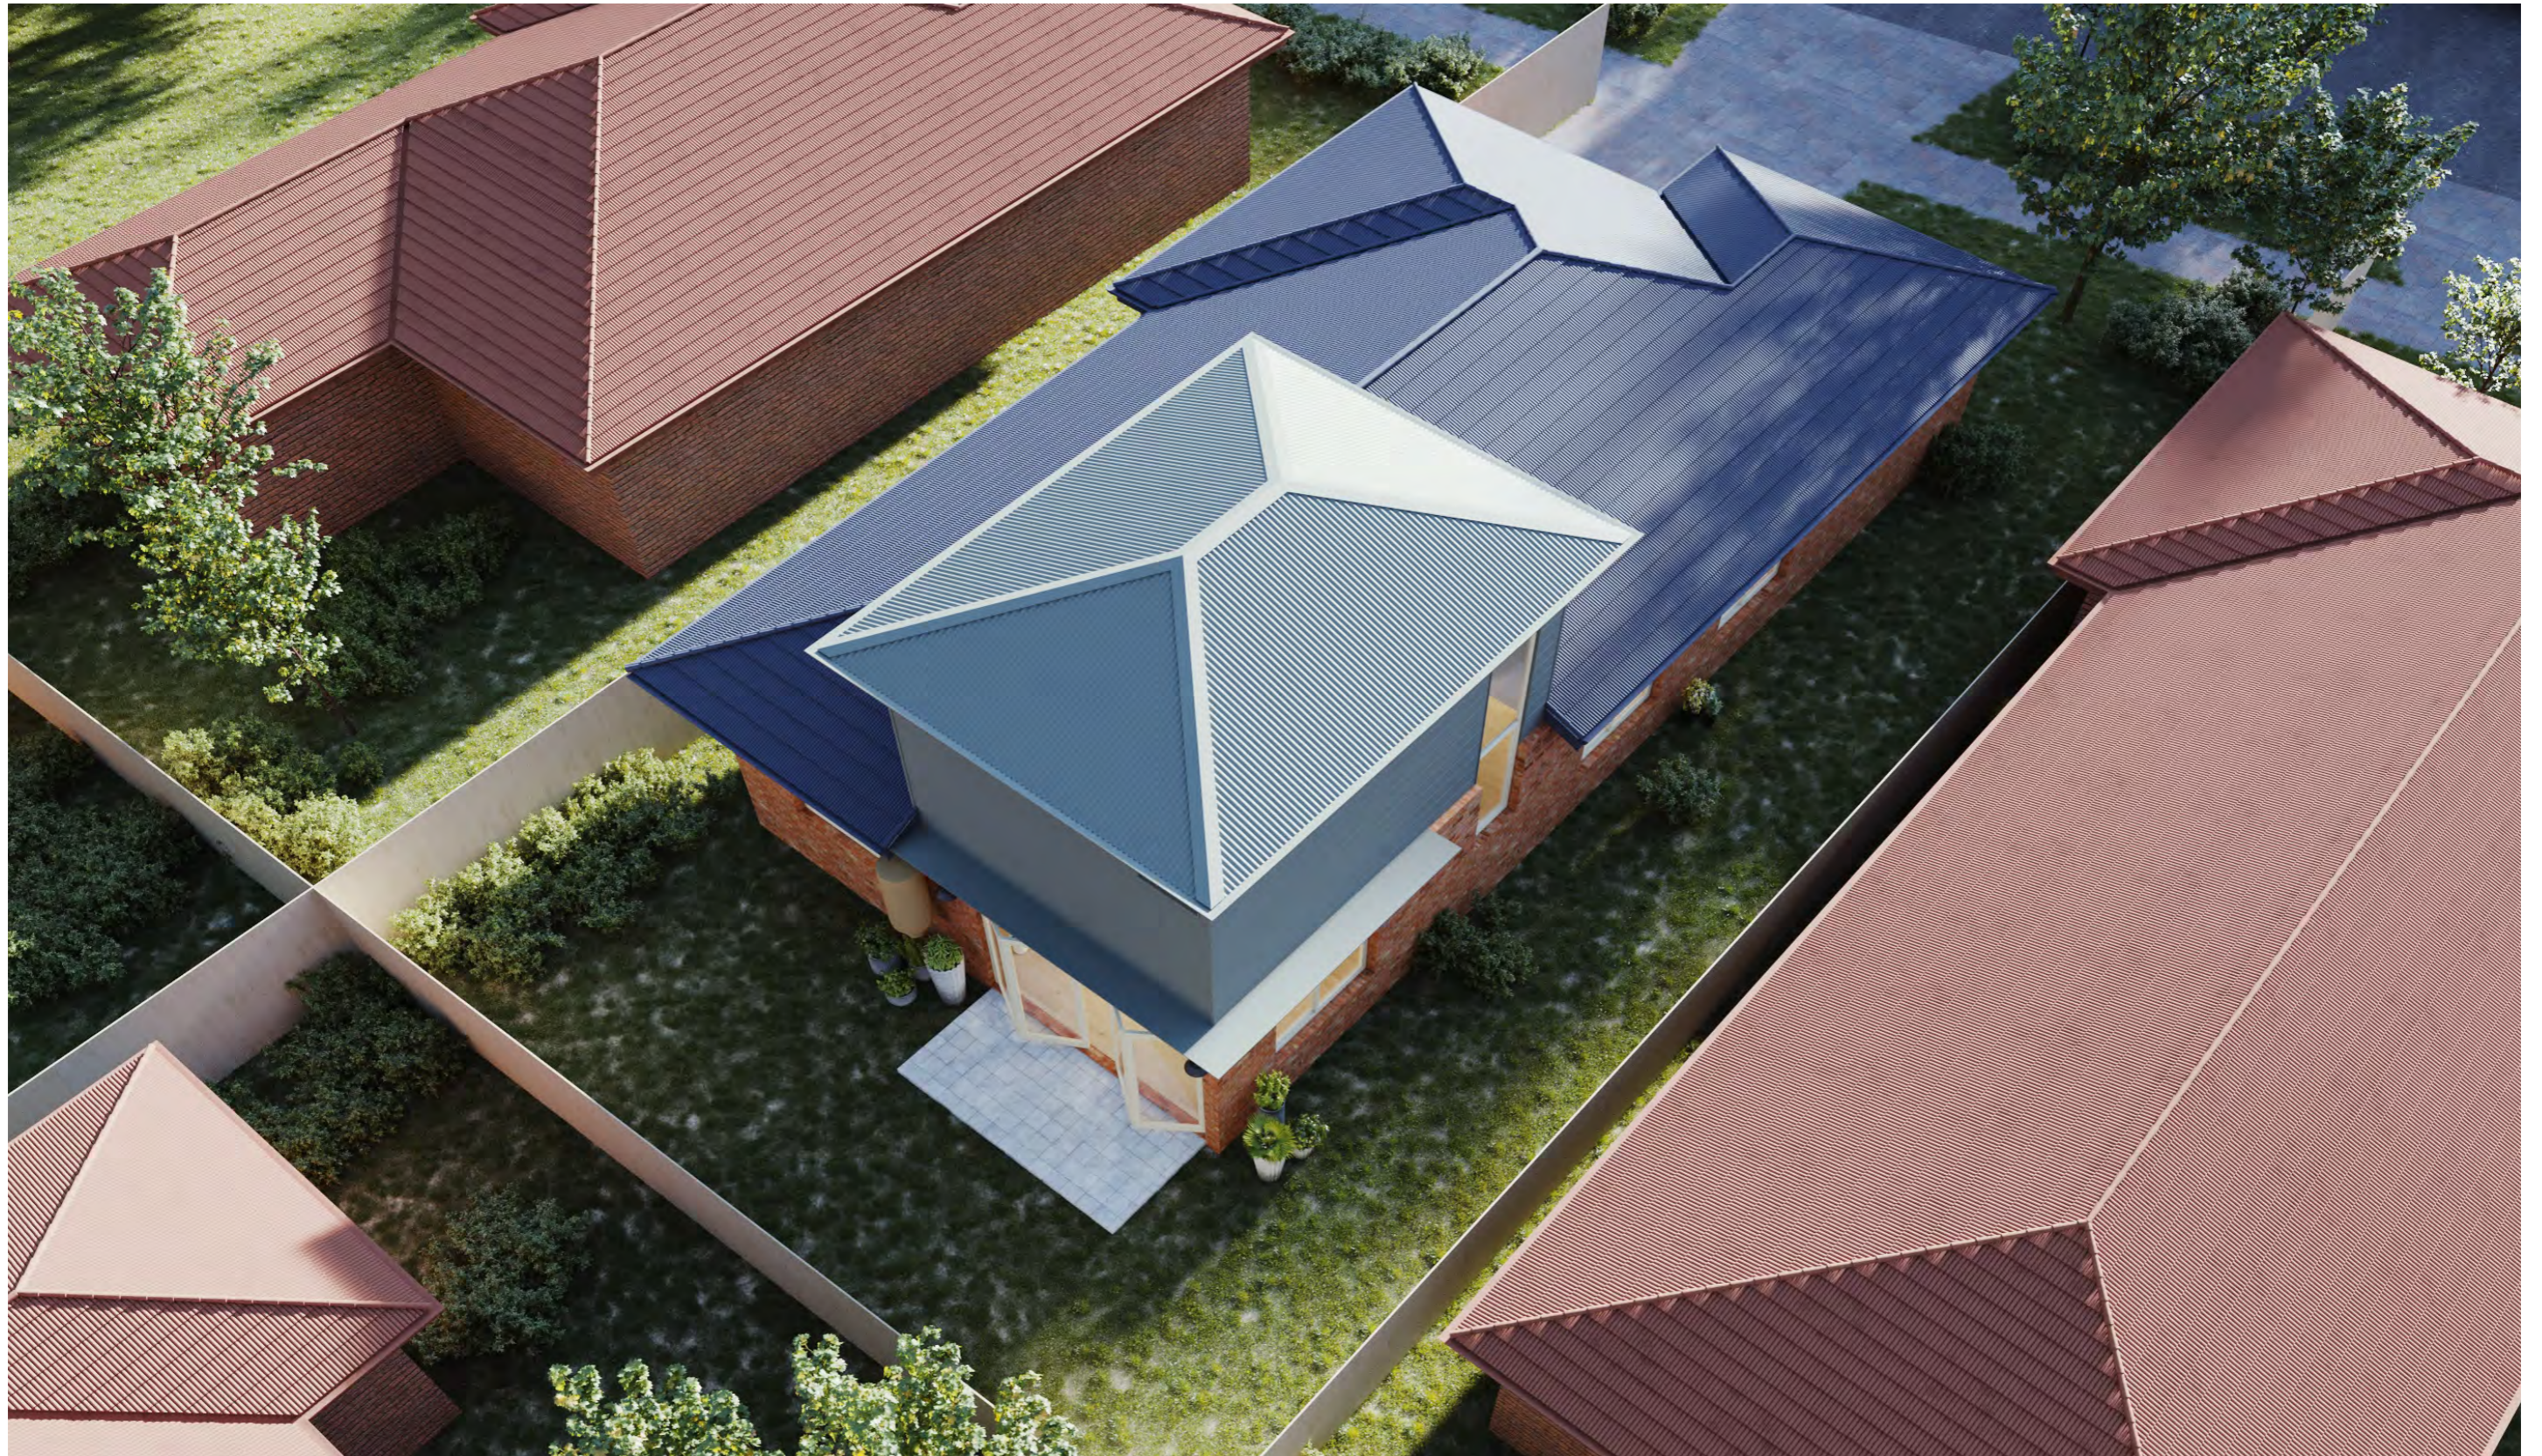

1168

ACT Building Lic: 2012767

**FIXED
PRICE
EXTENSIONS**

Heka Hood Awning
Colour: Gun Metal Grey

Colorbond Aluminium Roof
Colour: Gun Metal Grey

Brick Veneer
Colour: Similar to Existing

Window and Door Frames
Colour: Classic Cream

Stria Cladding
Colour: Gun Metal Grey

Ground Floor

First Floor

An elevation is the height of the structure from ground level to the height of the roof.

An elevation is the height of the structure from ground level to the height of the roof.