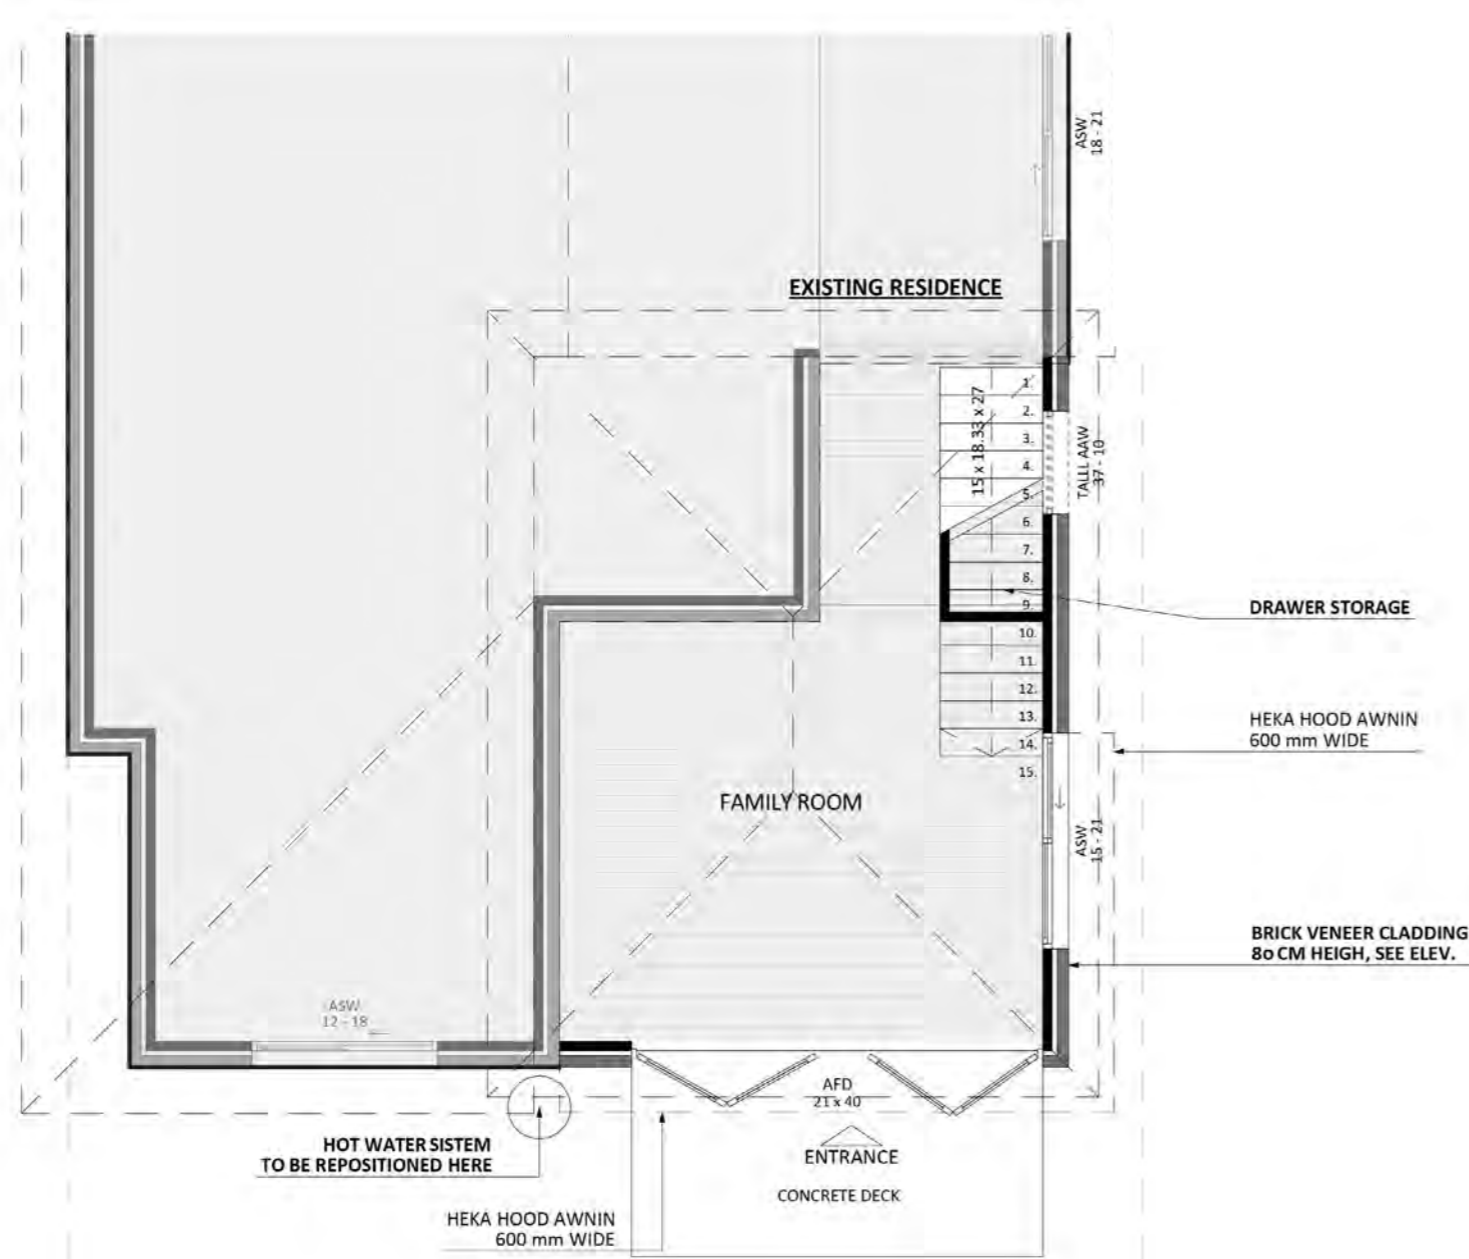

1168

ACT Building Lic: 2012767

**FIXED
PRICE
EXTENSIONS**

Heka Hood Awning
Colour: Gun Metal Grey

Colorbond Aluminium Roof
Colour: Gun Metal Grey

Brick Veneer
Colour: Similar to Existing

Window and Door Frames
Colour: Classic Cream

Stria Cladding
Colour: Gun Metal Grey

Ground Floor

First Floor

An elevation is the height of the structure from ground level to the height of the roof.

An elevation is the height of the structure from ground level to the height of the roof.