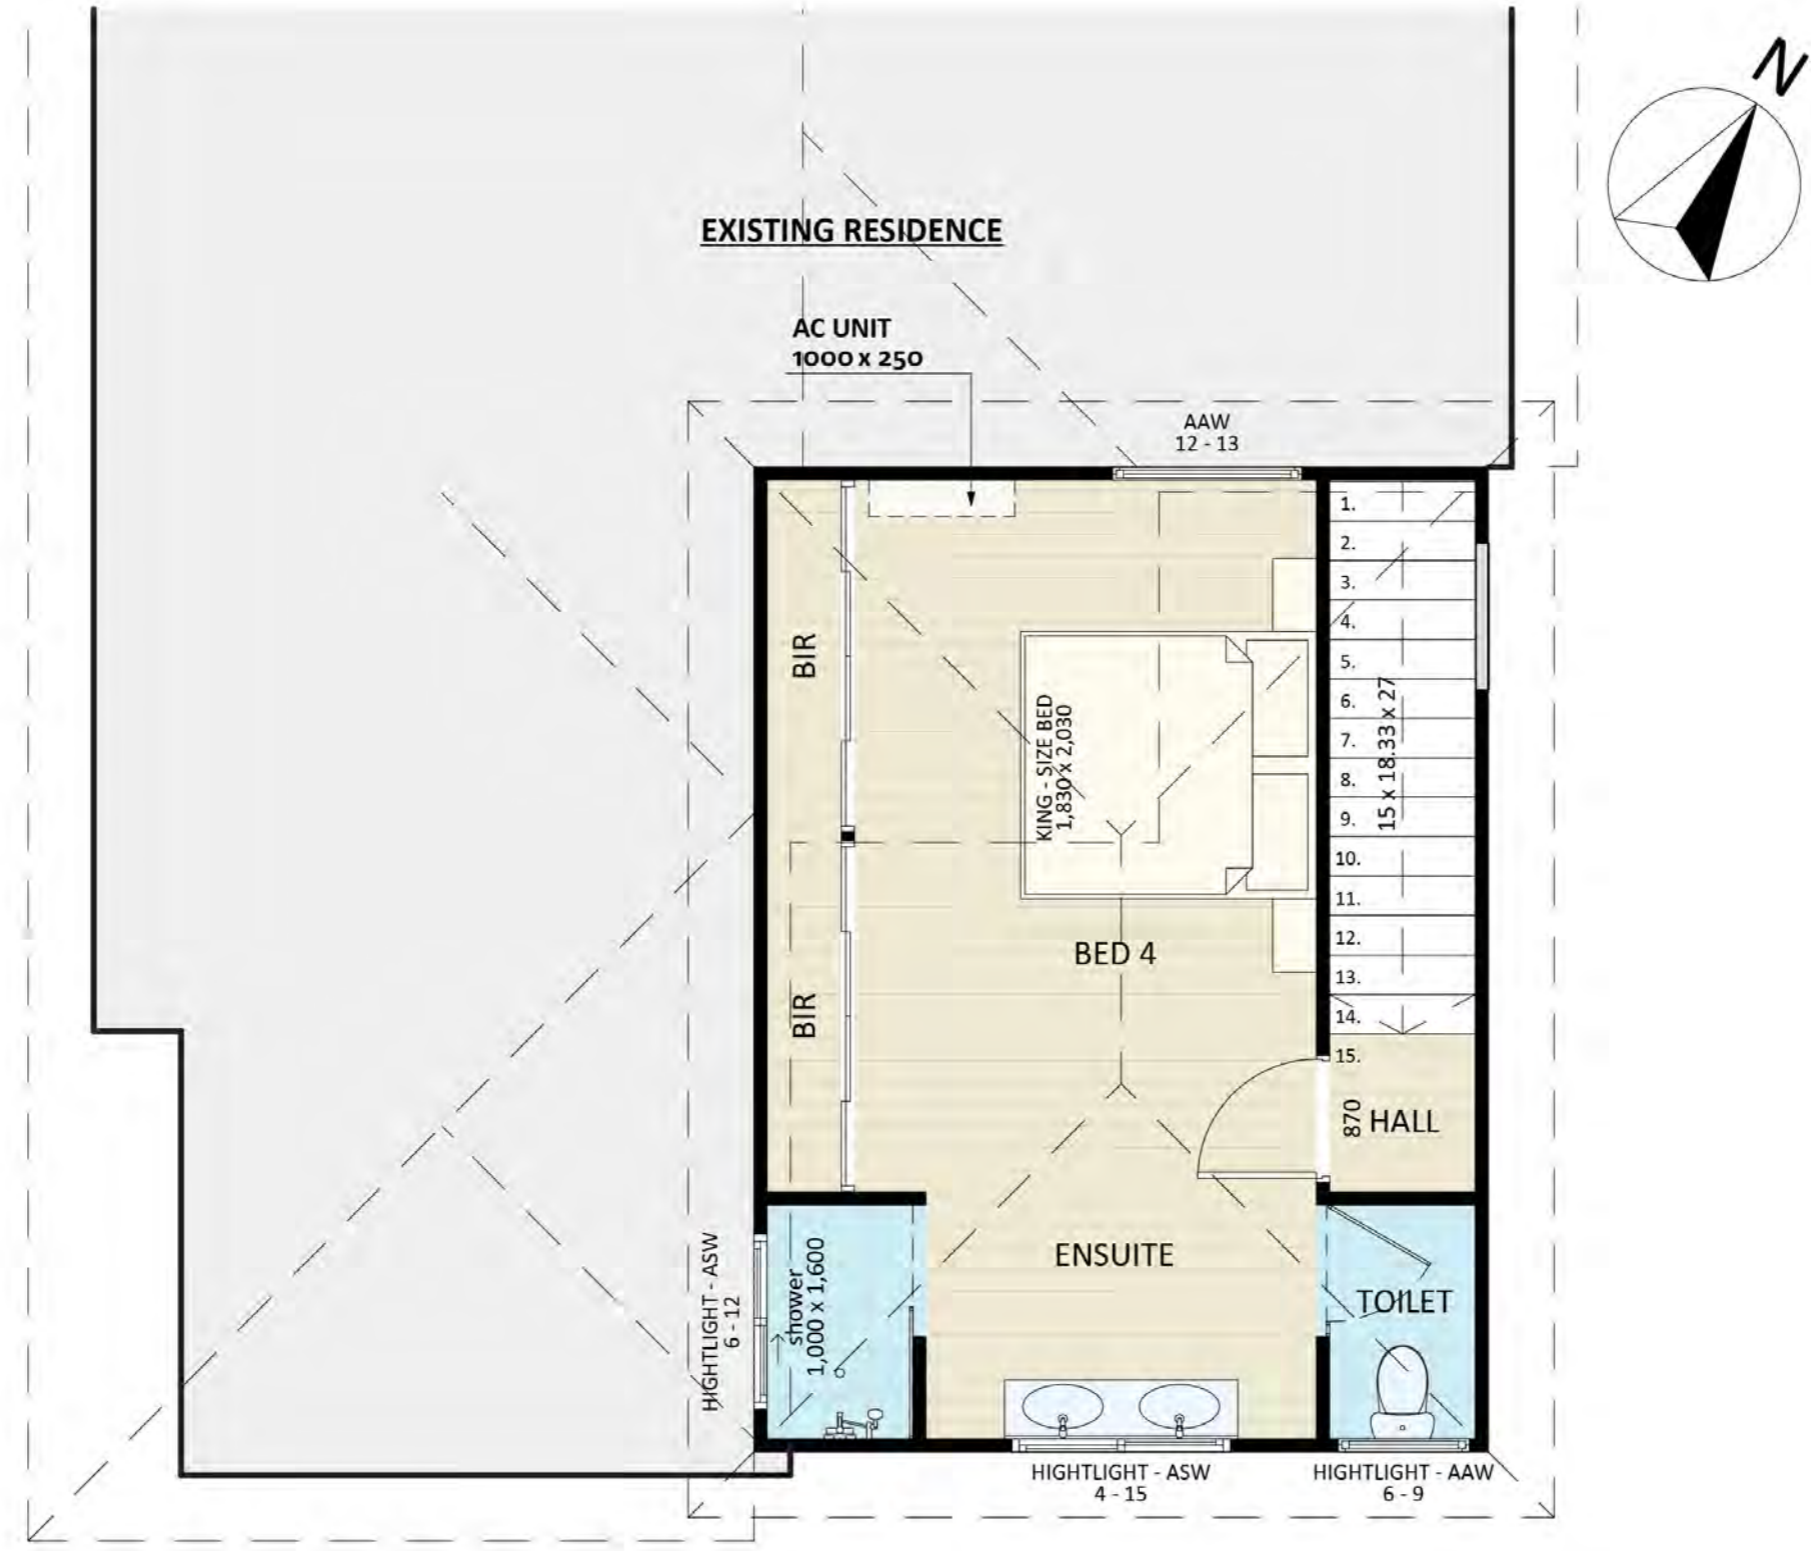

1168

ACT Building Lic: 2012767

**FIXED
PRICE
EXTENSIONS**

Heka Hood Awning
Colour: Gun Metal Grey

Colorbond Aluminium Roof
Colour: Gun Metal Grey

Brick Veneer
Colour: Similar to Existing

Window and Door Frames
Colour: Classic Cream

Stria Cladding
Colour: Gun Metal Grey

Ground Floor

First Floor

An elevation is the height of the structure from ground level to the height of the roof.

An elevation is the height of the structure from ground level to the height of the roof.