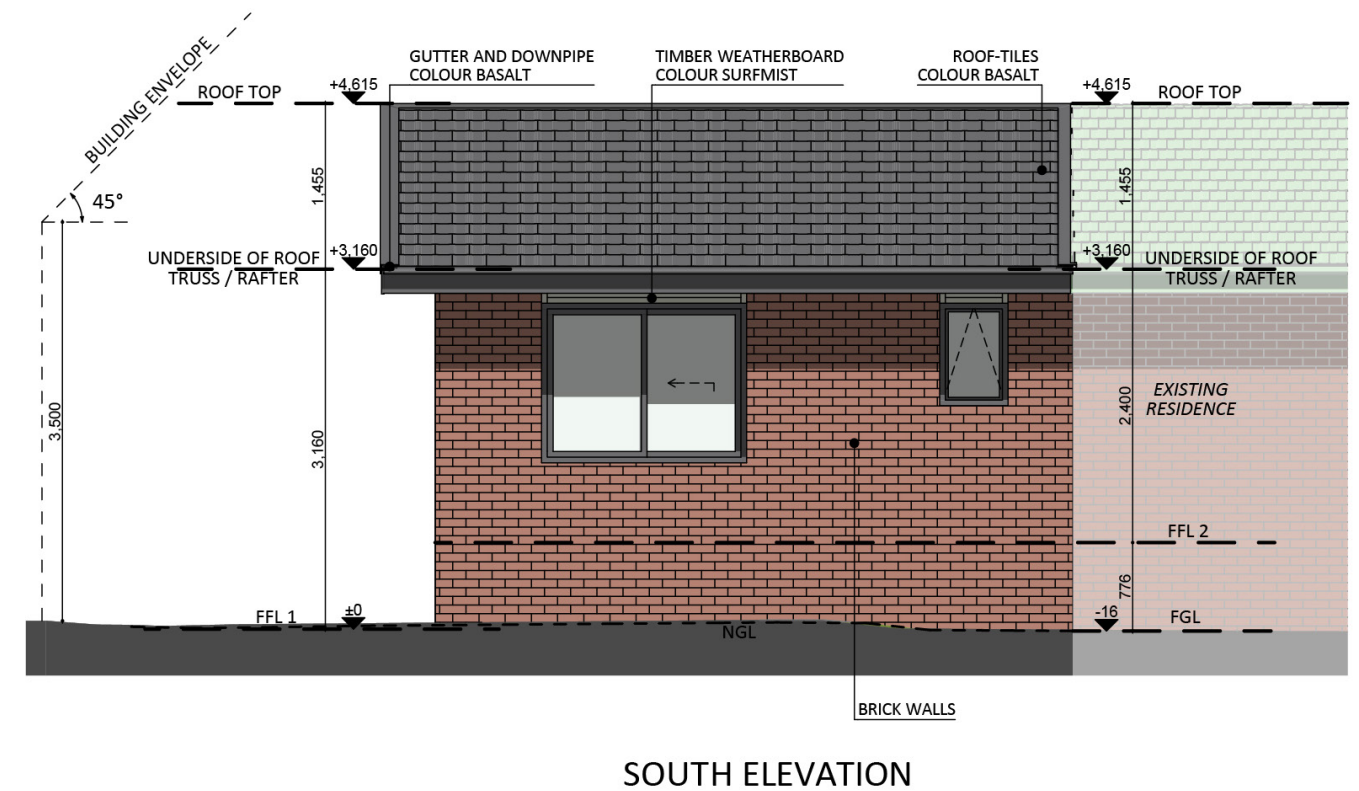

1162

ACT Building Lic: 2012767

**FIXED
PRICE
EXTENSIONS**

Gutter and Fascia
Colour: Basalt

Roof Tiles
Colour: Basalt

Timber Weatherboard
Colour: Surfmist

Brick Veneer

An elevation is the height of the structure from ground level to the height of the roof.

WEST ELEVATION

An elevation is the height of the structure from ground level to the height of the roof.

**FIXED
PRICE
EXTENSIONS**

fixedpriceextensions.com.au
canberragrannyflatbuilders.com.au

 info@cgfb.com.au