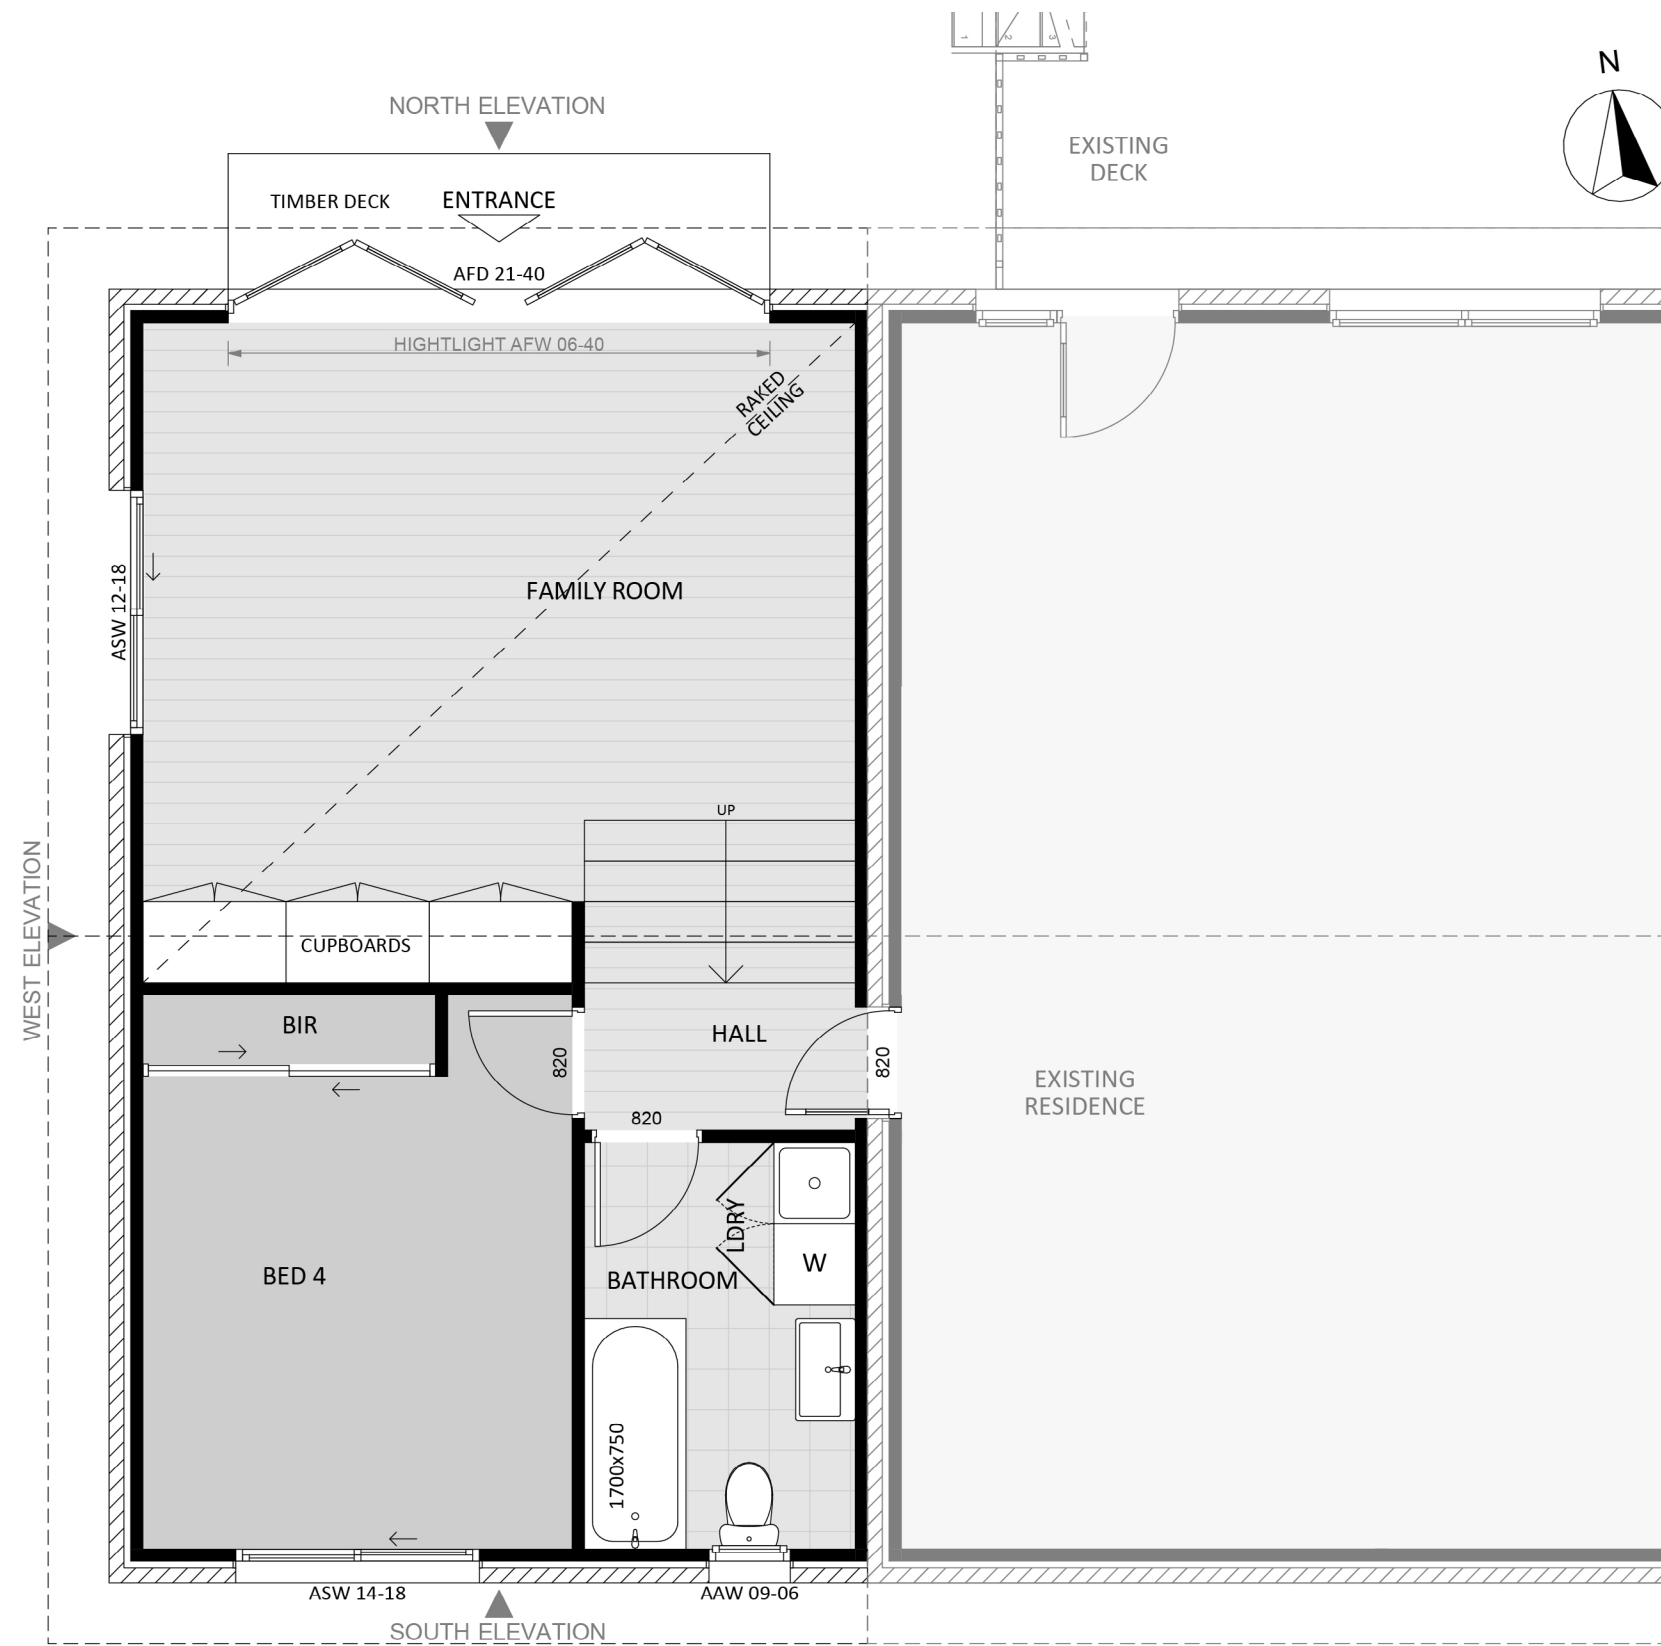

1162

ACT Building Lic: 2012767

**FIXED
PRICE
EXTENSIONS**

Gutter and Fascia
Colour: Basalt

Roof Tiles
Colour: Basalt

Timber Weatherboard
Colour: Surfmist

Brick Veneer

An elevation is the height of the structure from ground level to the height of the roof.

WEST ELEVATION

An elevation is the height of the structure from ground level to the height of the roof.

**FIXED
PRICE
EXTENSIONS**

fixedpriceextensions.com.au
canberragrannyflatbuilders.com.au

 info@cgfb.com.au