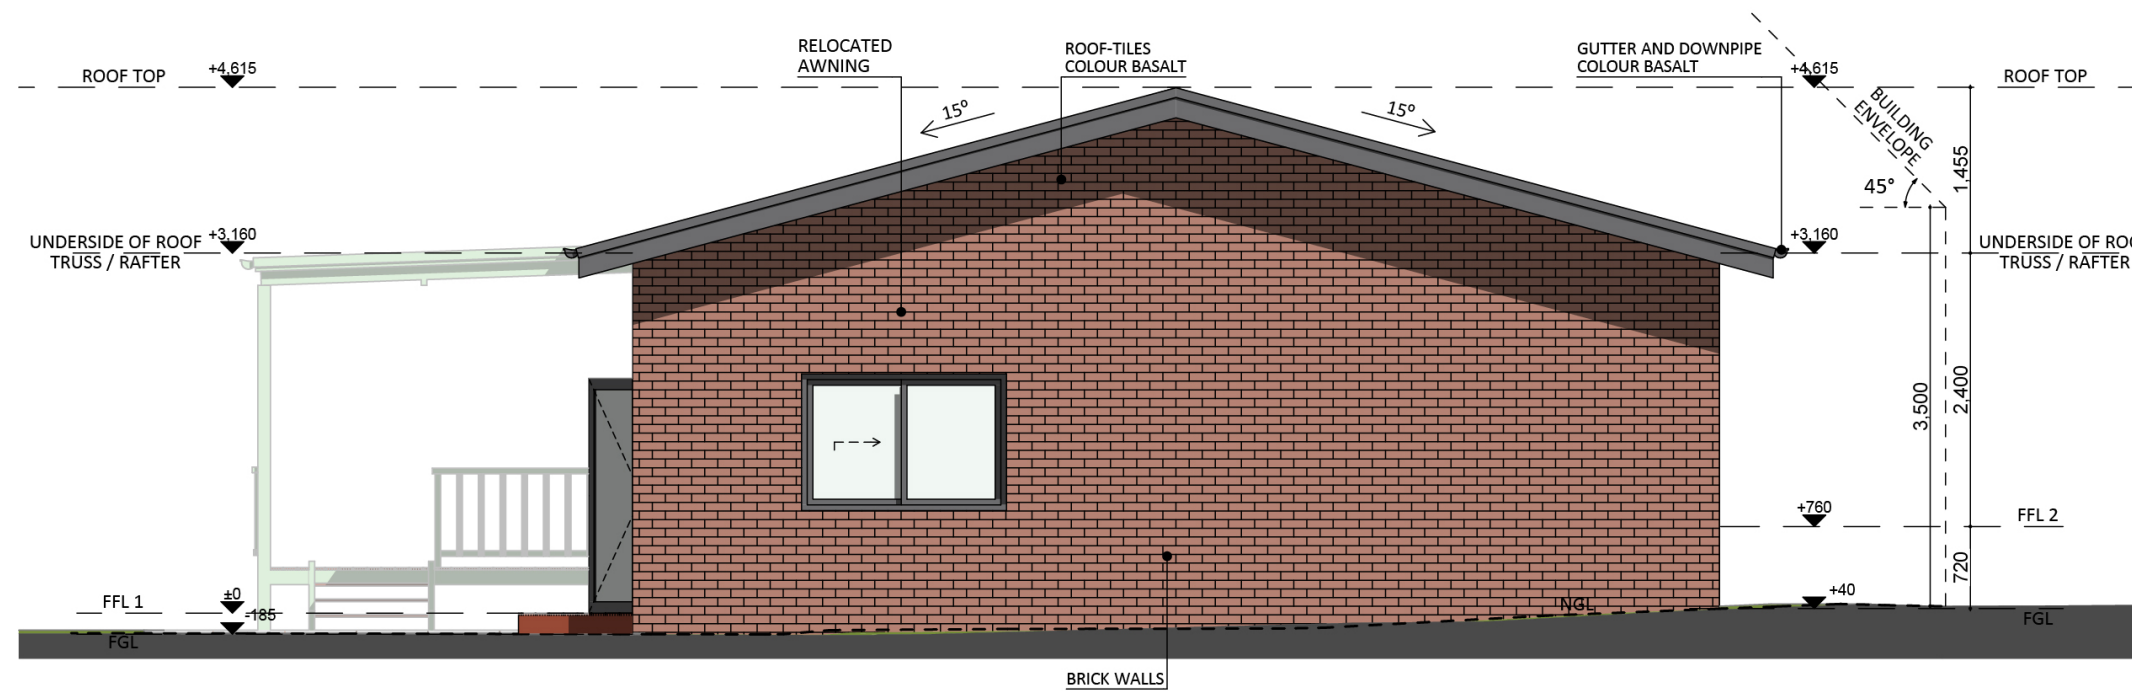

1162

ACT Building Lic: 2012767

**FIXED
PRICE
EXTENSIONS**

Gutter and Fascia
Colour: Basalt

Roof Tiles
Colour: Basalt

Timber Weatherboard
Colour: Surfmist

Brick Veneer

An elevation is the height of the structure from ground level to the height of the roof.

WEST ELEVATION

An elevation is the height of the structure from ground level to the height of the roof.

**FIXED
PRICE
EXTENSIONS**

fixedpriceextensions.com.au
canberragrannyflatbuilders.com.au

 info@cgfb.com.au