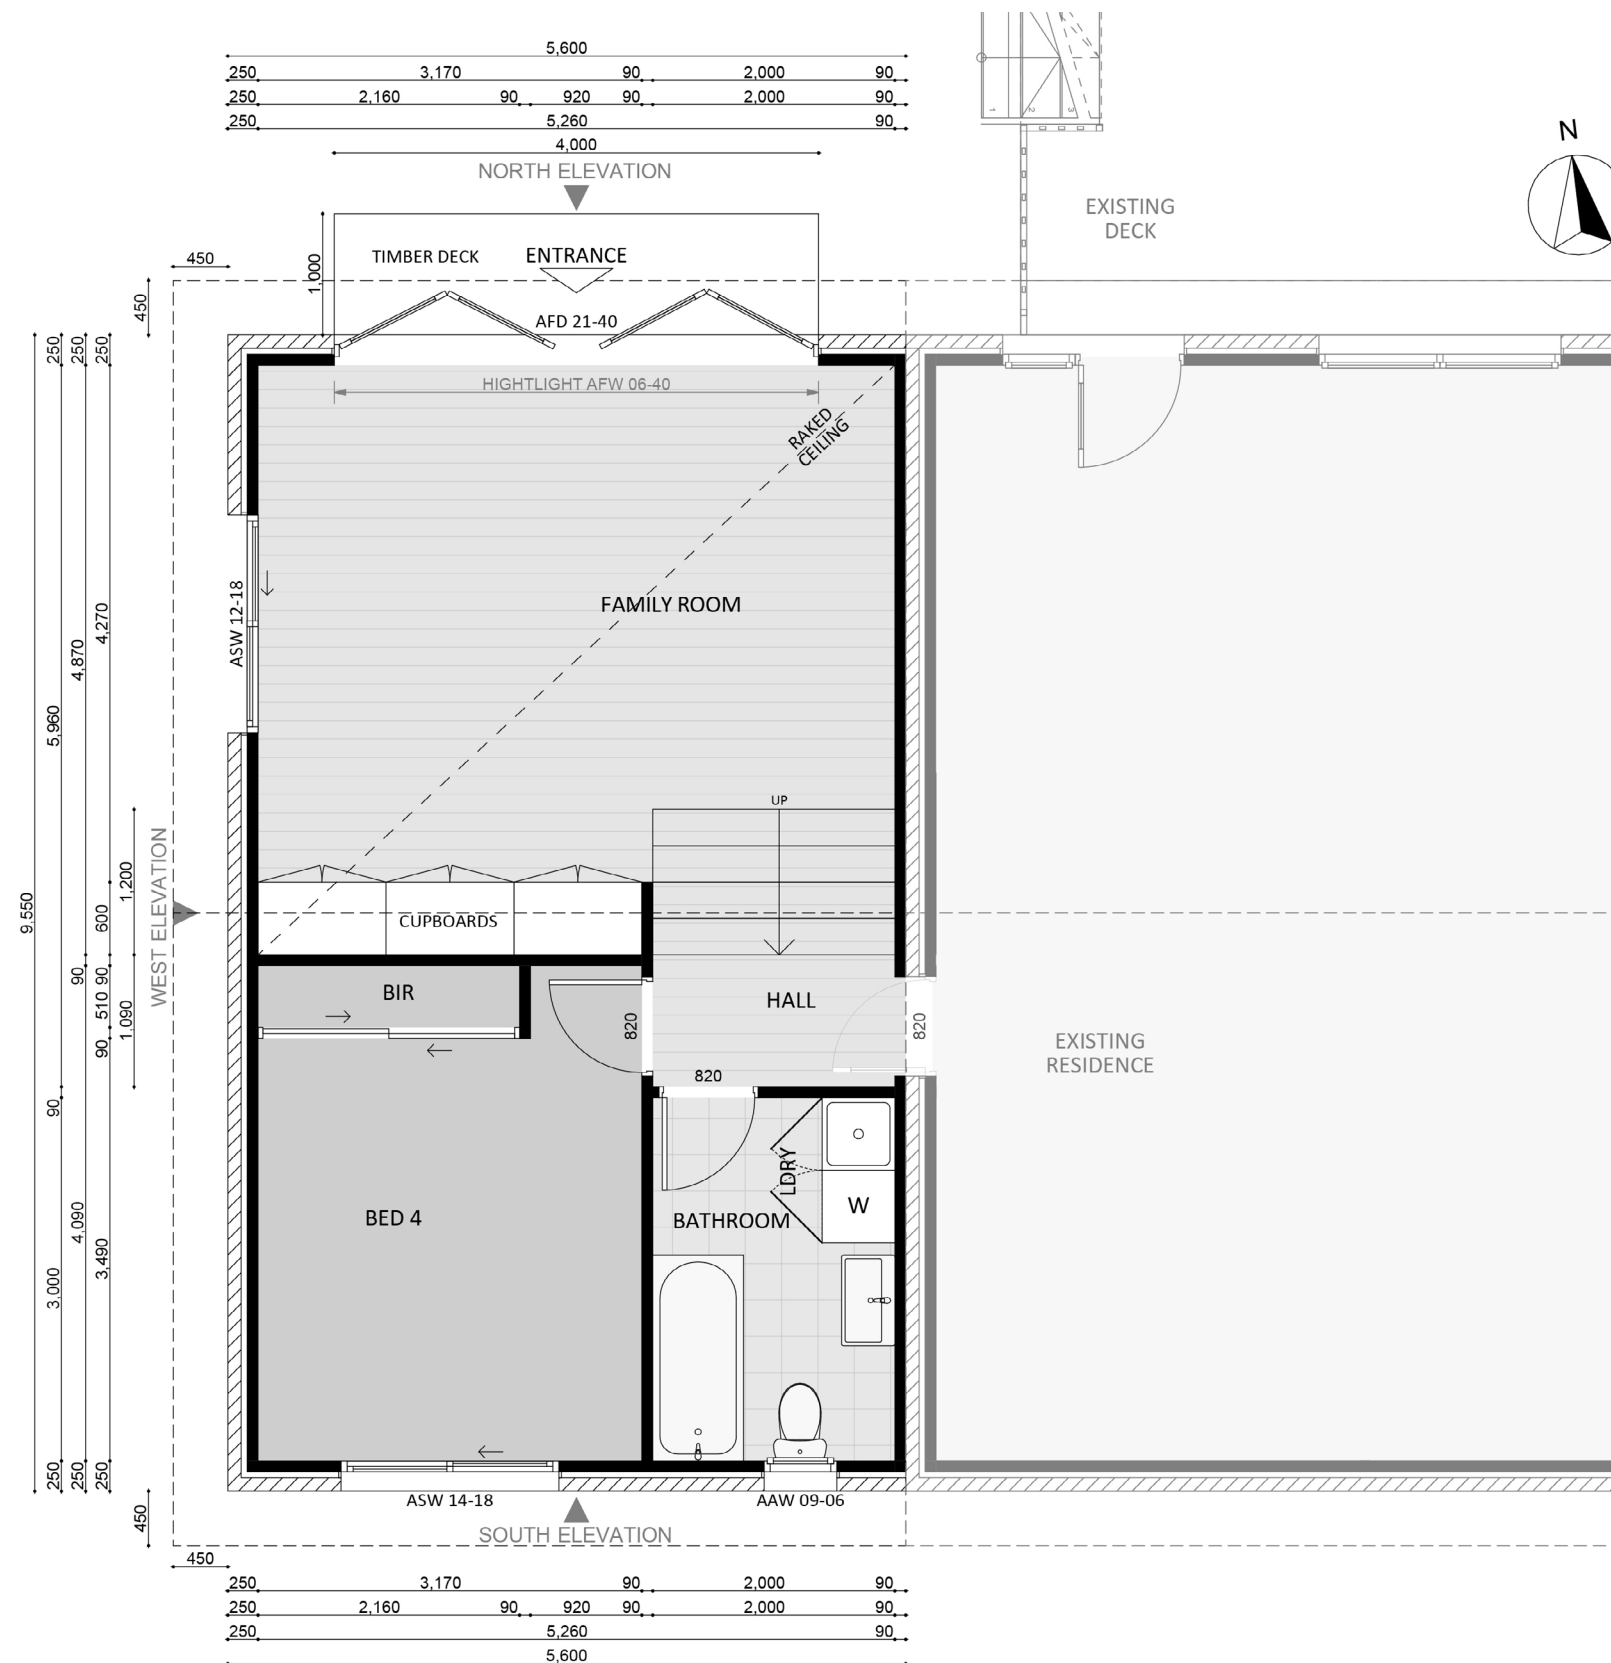

1162

ACT Building Lic: 2012767

**FIXED
PRICE
EXTENSIONS**

Gutter and Fascia
Colour: Basalt

Roof Tiles
Colour: Basalt

Timber Weatherboard
Colour: Surfmist

Brick Veneer

An elevation is the height of the structure from ground level to the height of the roof.

WEST ELEVATION

An elevation is the height of the structure from ground level to the height of the roof.

**FIXED
PRICE
EXTENSIONS**

fixedpriceextensions.com.au
canberragrannyflatbuilders.com.au

 info@cgfb.com.au