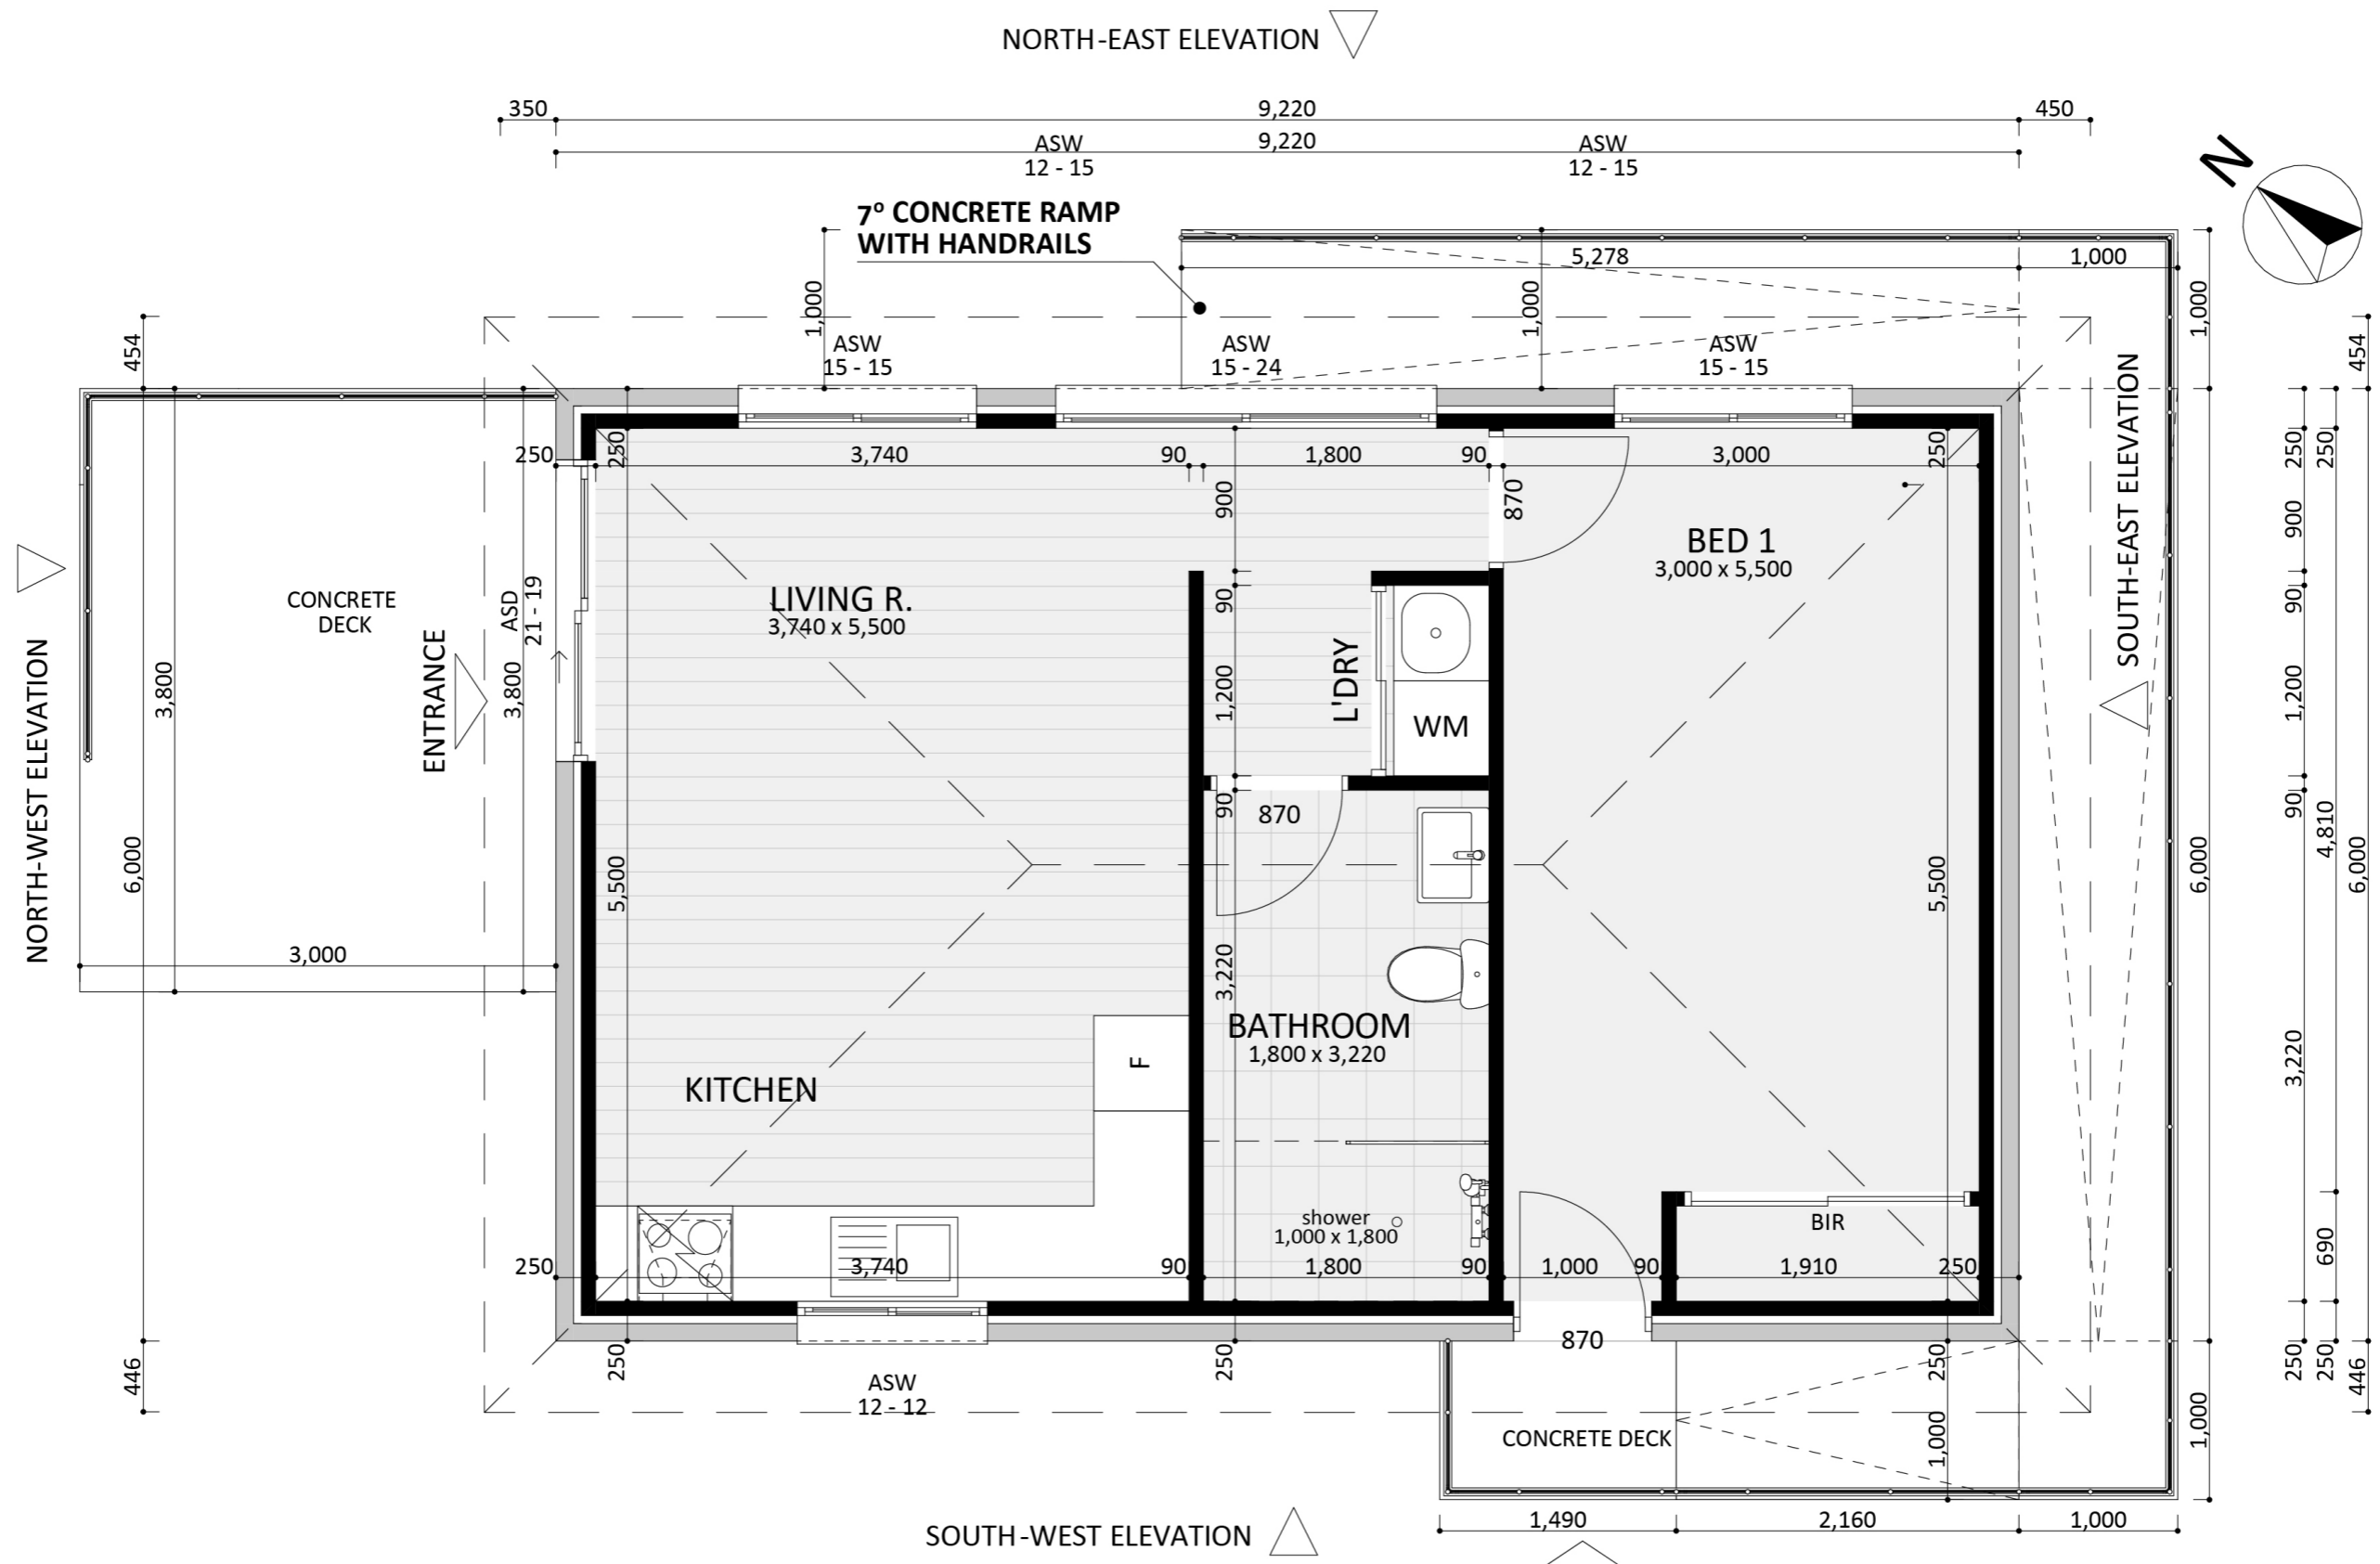

115

ACT Building Lic: 2012767

CANBERRA
GRANNY FLAT
BUILDERS

Concrete Tile
Colour: Wood Oak

Metal - Zinc Roof Gutters & Downpipes
Colour: Grey White

Brick Veneer
Colour: Classic Rustic Red Brick

An elevation is the height of the structure from ground level to the height of the roof.

An elevation is the height of the structure from ground level to the height of the roof.

**CANBERRA
GRANNY FLAT
BUILDERS**

canberragrannyflatbuilders.com.au

 info@cgfb.com.au

 1300 979 658

ACT Building Lic: 2012767