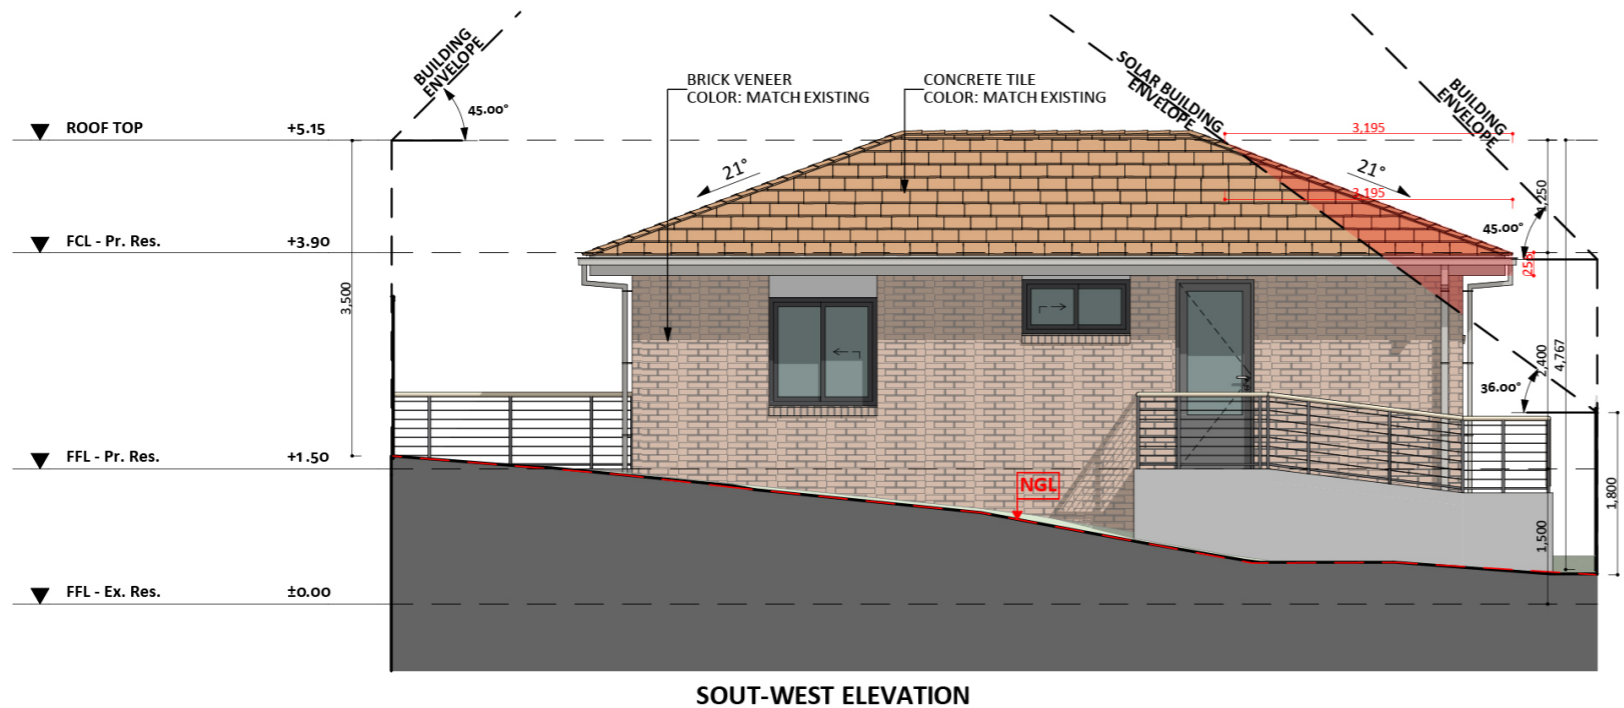

115

ACT Building Lic: 2012767

CANBERRA
GRANNY FLAT
BUILDERS

Concrete Tile
Colour: Wood Oak

Metal - Zinc Roof Gutters & Downpipes
Colour: Grey White

Brick Veneer
Colour: Classic Rustic Red Brick

An elevation is the height of the structure from ground level to the height of the roof.

An elevation is the height of the structure from ground level to the height of the roof.

**CANBERRA
GRANNY FLAT
BUILDERS**

canberragrannyflatbuilders.com.au

 info@cgfb.com.au

 1300 979 658

ACT Building Lic: 2012767