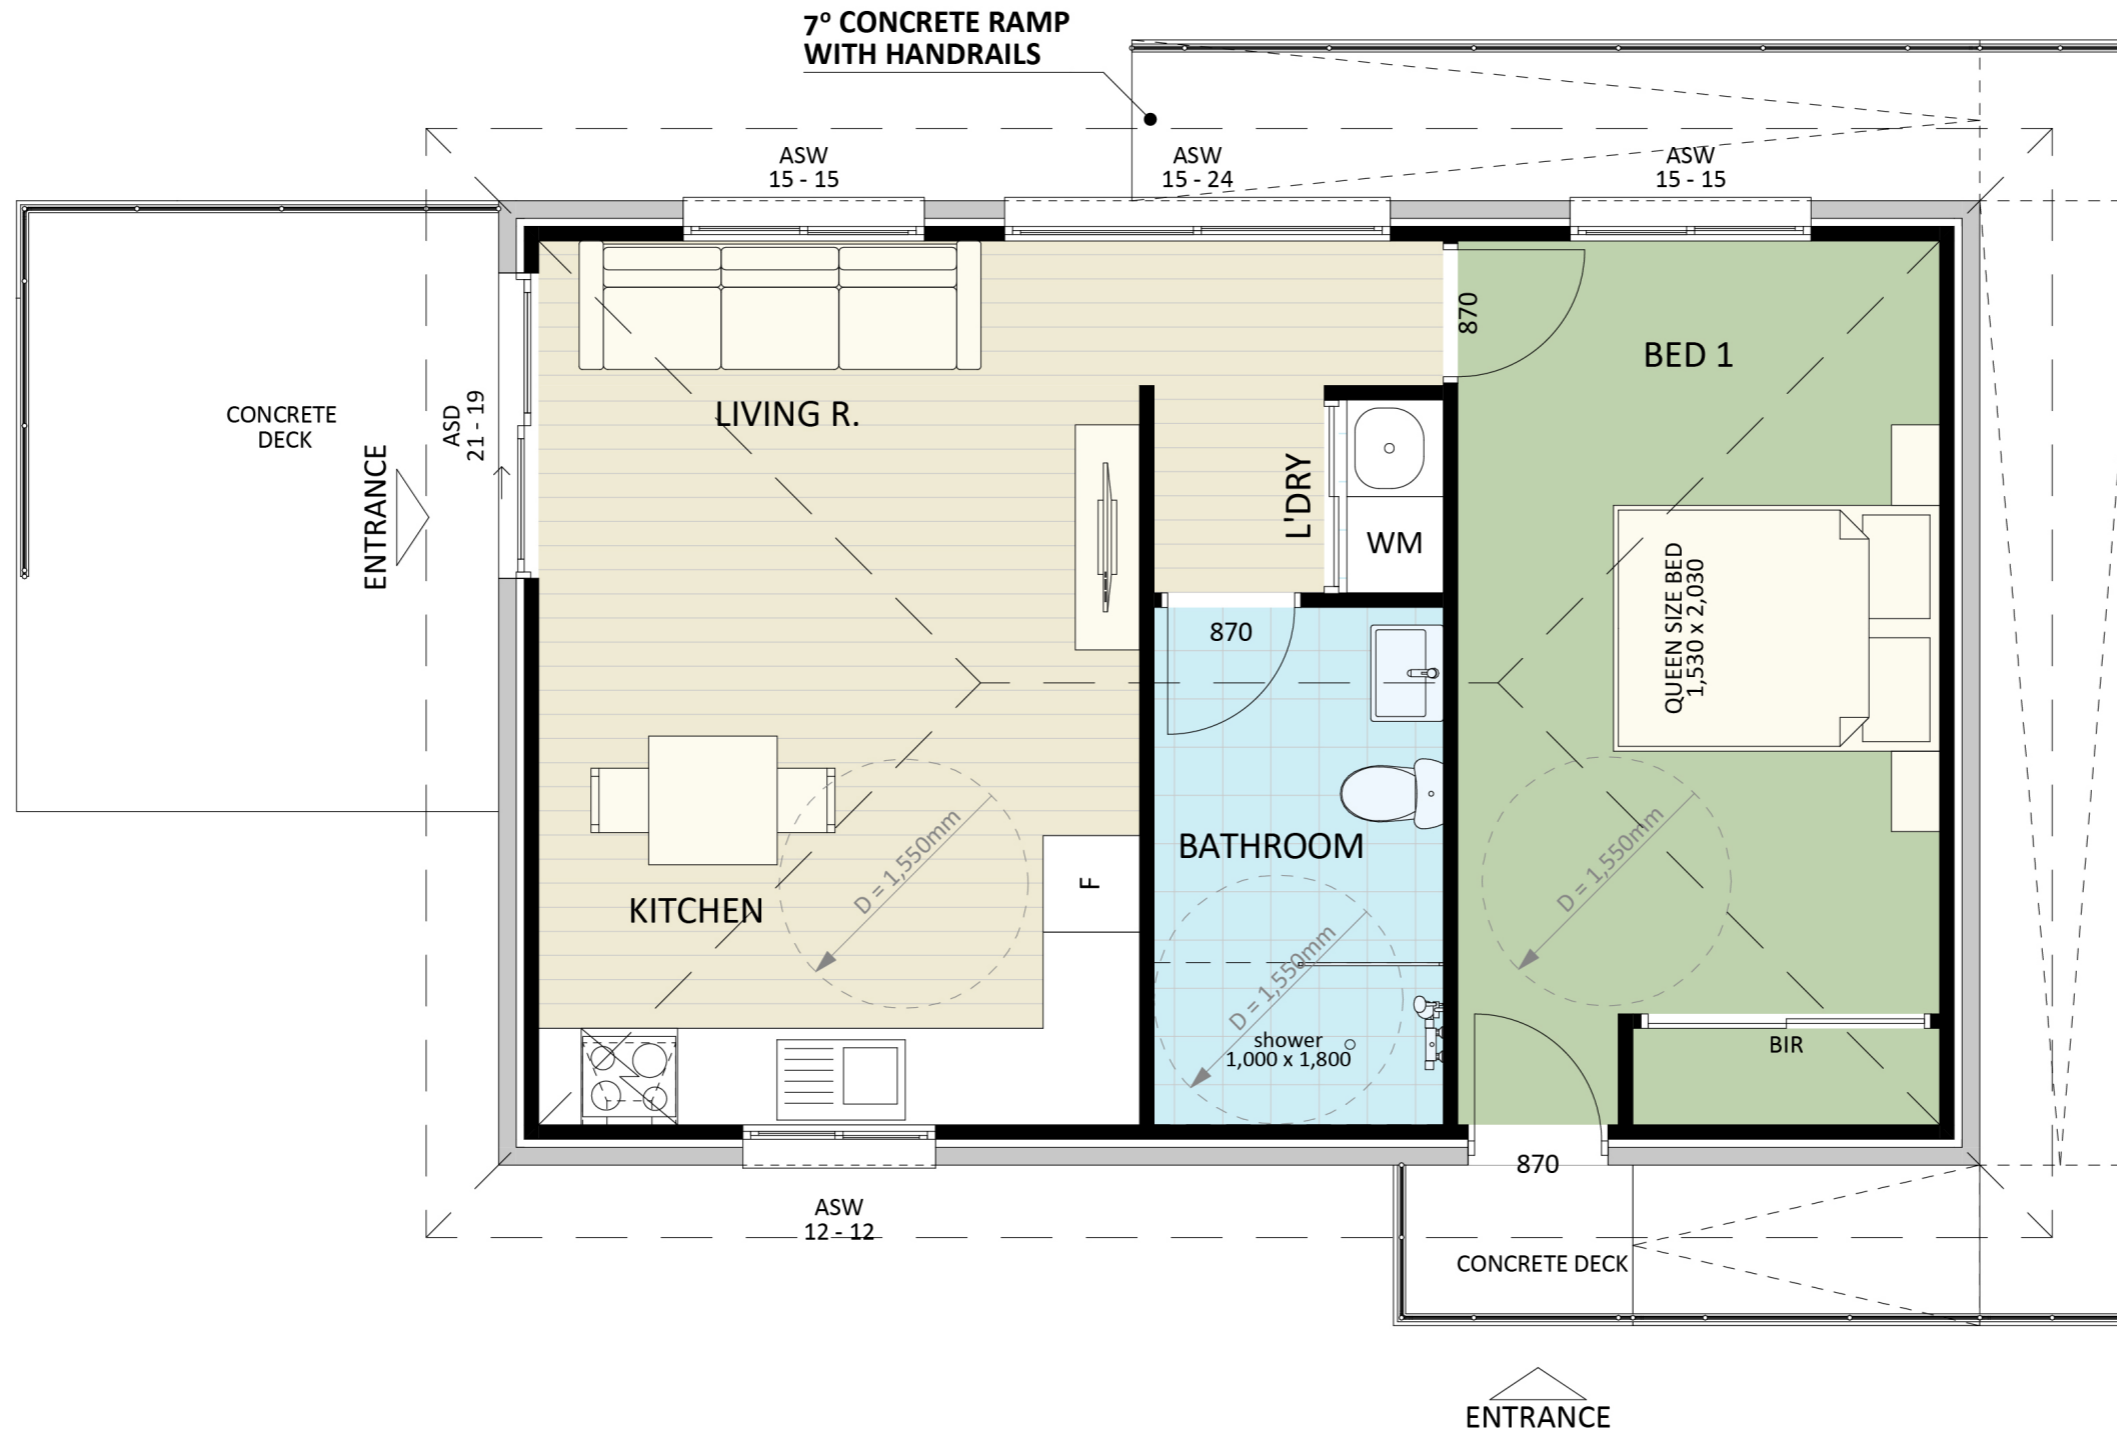

115

ACT Building Lic: 2012767

CANBERRA
GRANNY FLAT
BUILDERS

Concrete Tile
Colour: Wood Oak

Metal - Zinc Roof Gutters & Downpipes
Colour: Grey White

Brick Veneer
Colour: Classic Rustic Red Brick

An elevation is the height of the structure from ground level to the height of the roof.

An elevation is the height of the structure from ground level to the height of the roof.

**CANBERRA
GRANNY FLAT
BUILDERS**

canberragrannyflatbuilders.com.au

 info@cgfb.com.au

 1300 979 658

ACT Building Lic: 2012767