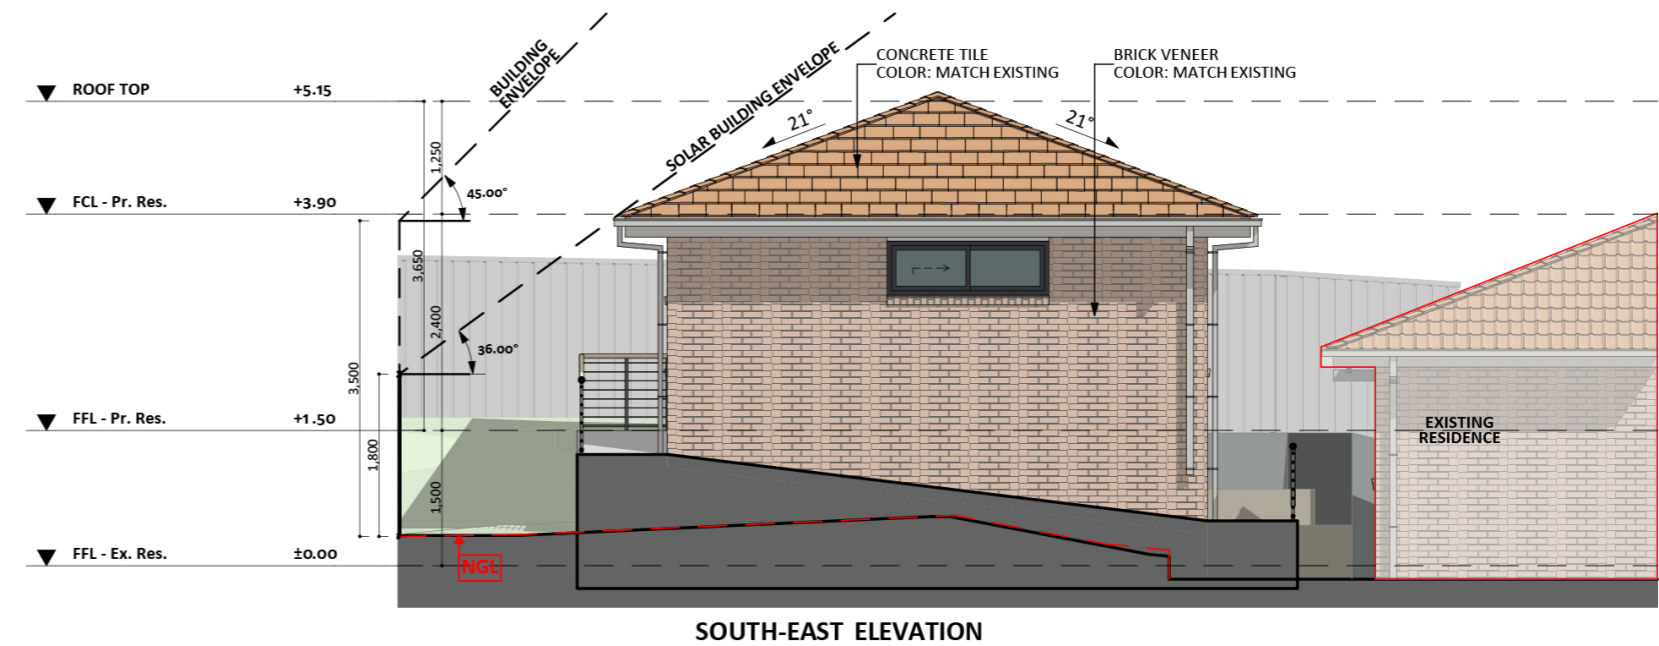

115

ACT Building Lic: 2012767

CANBERRA
GRANNY FLAT
BUILDERS

Concrete Tile
Colour: Wood Oak

Metal - Zinc Roof Gutters & Downpipes
Colour: Grey White

Brick Veneer
Colour: Classic Rustic Red Brick

An elevation is the height of the structure from ground level to the height of the roof.

An elevation is the height of the structure from ground level to the height of the roof.

**CANBERRA
GRANNY FLAT
BUILDERS**

canberragrannyflatbuilders.com.au

 info@cgfb.com.au

 1300 979 658

ACT Building Lic: 2012767