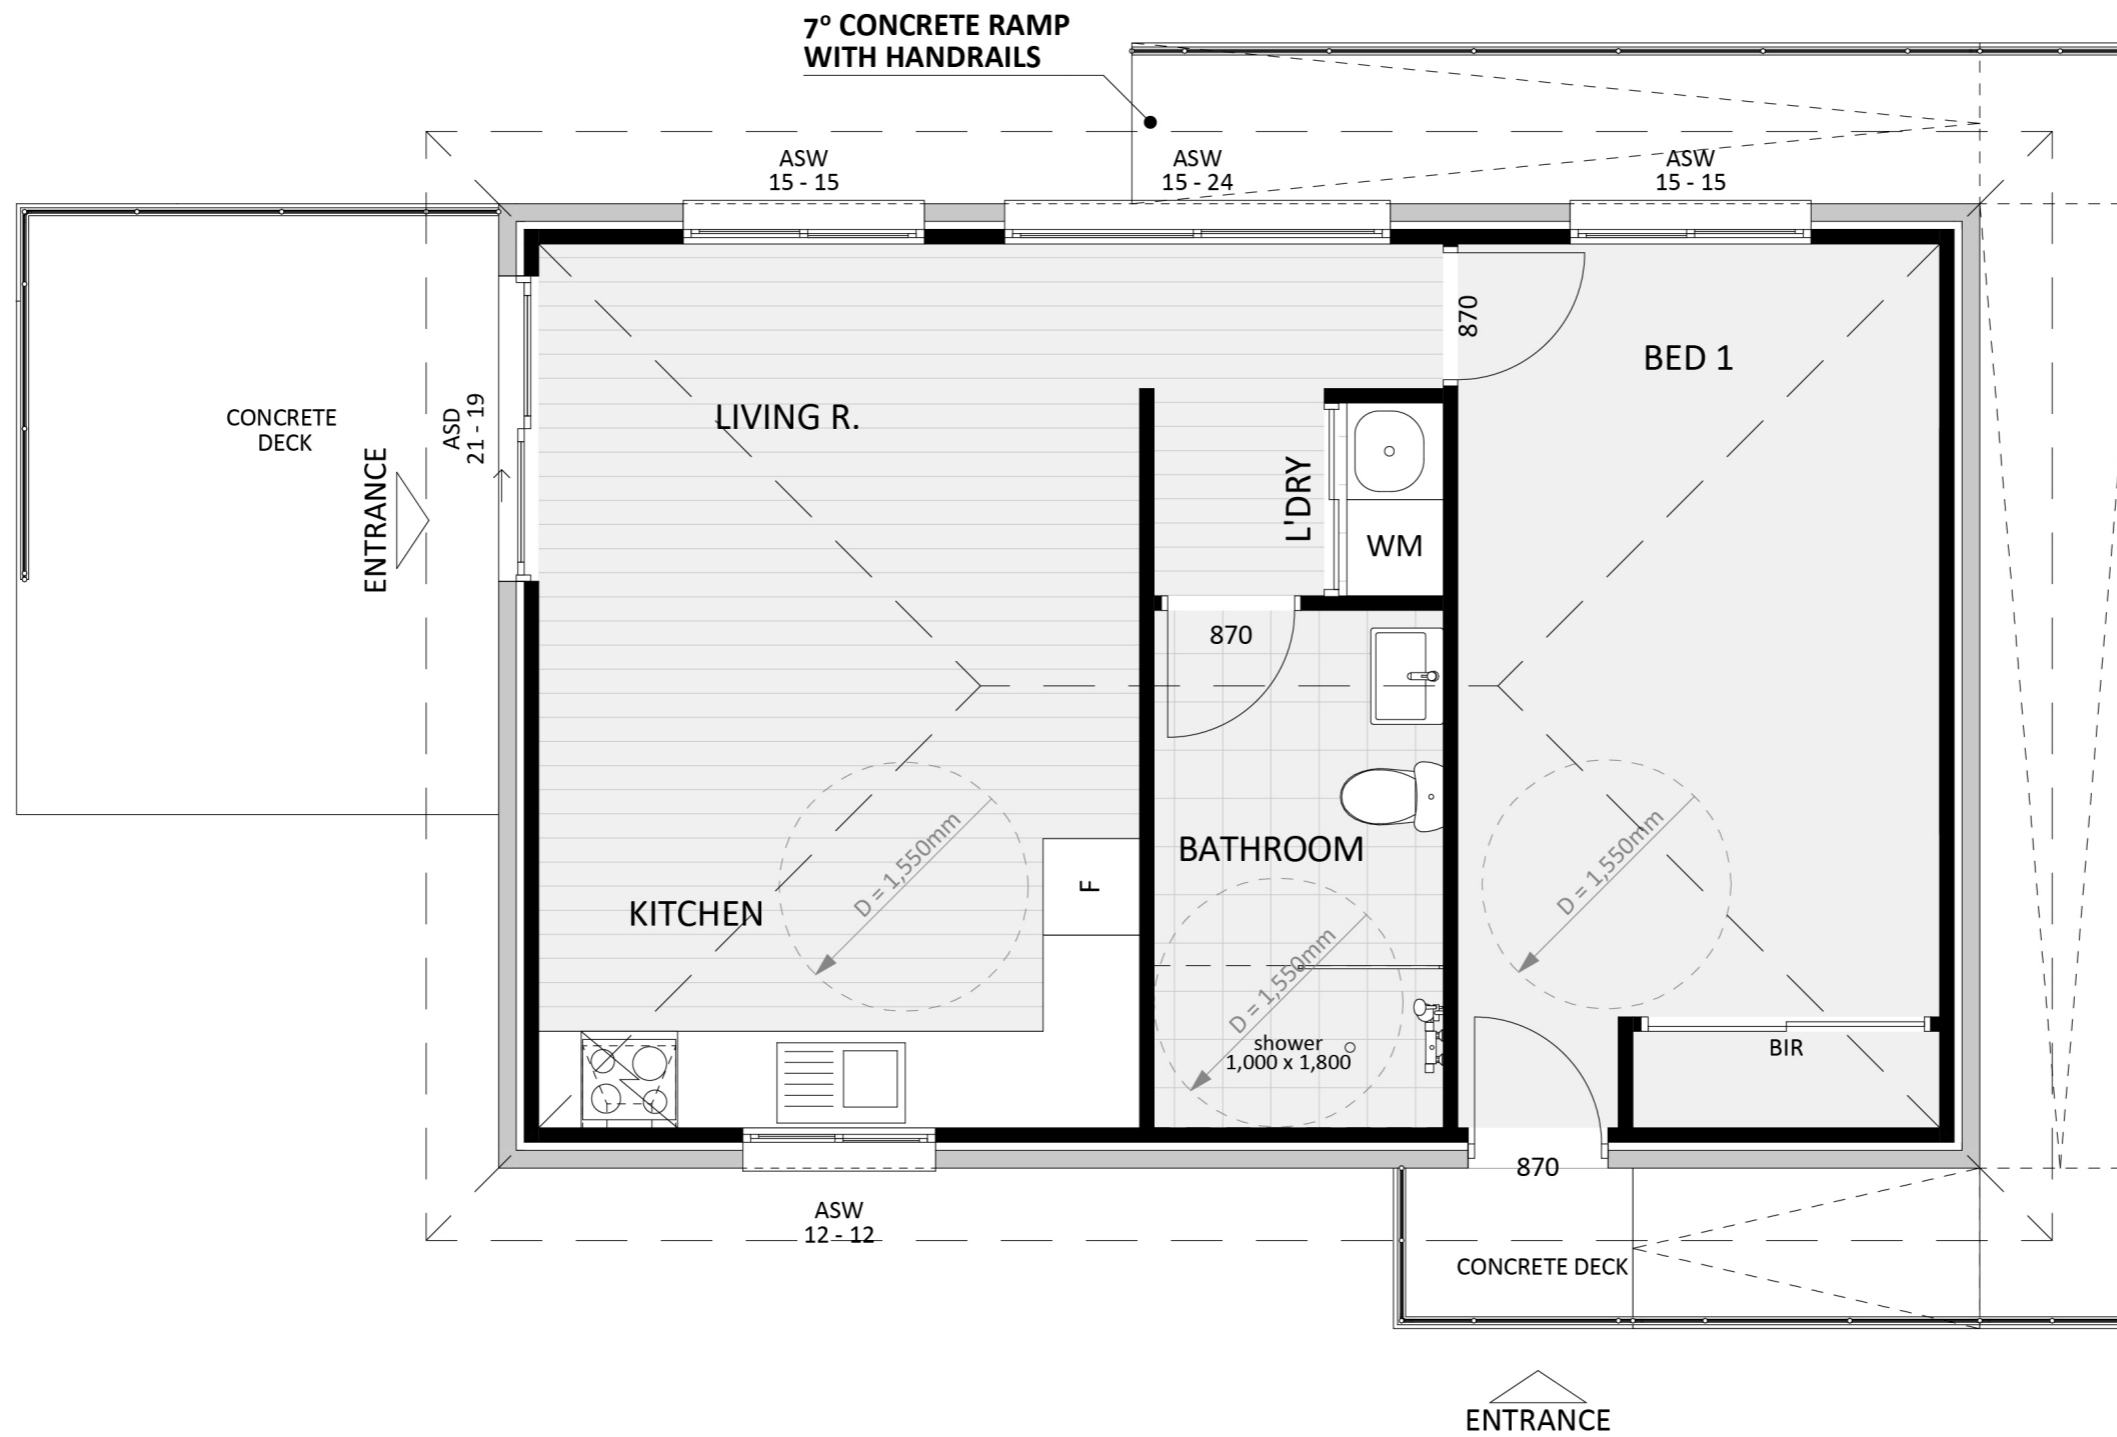

115

ACT Building Lic: 2012767

CANBERRA
GRANNY FLAT
BUILDERS

Concrete Tile
Colour: Wood Oak

Metal - Zinc Roof Gutters & Downpipes
Colour: Grey White

Brick Veneer
Colour: Classic Rustic Red Brick

An elevation is the height of the structure from ground level to the height of the roof.

An elevation is the height of the structure from ground level to the height of the roof.

**CANBERRA
GRANNY FLAT
BUILDERS**

canberragrannyflatbuilders.com.au

 info@cgfb.com.au

 1300 979 658

ACT Building Lic: 2012767