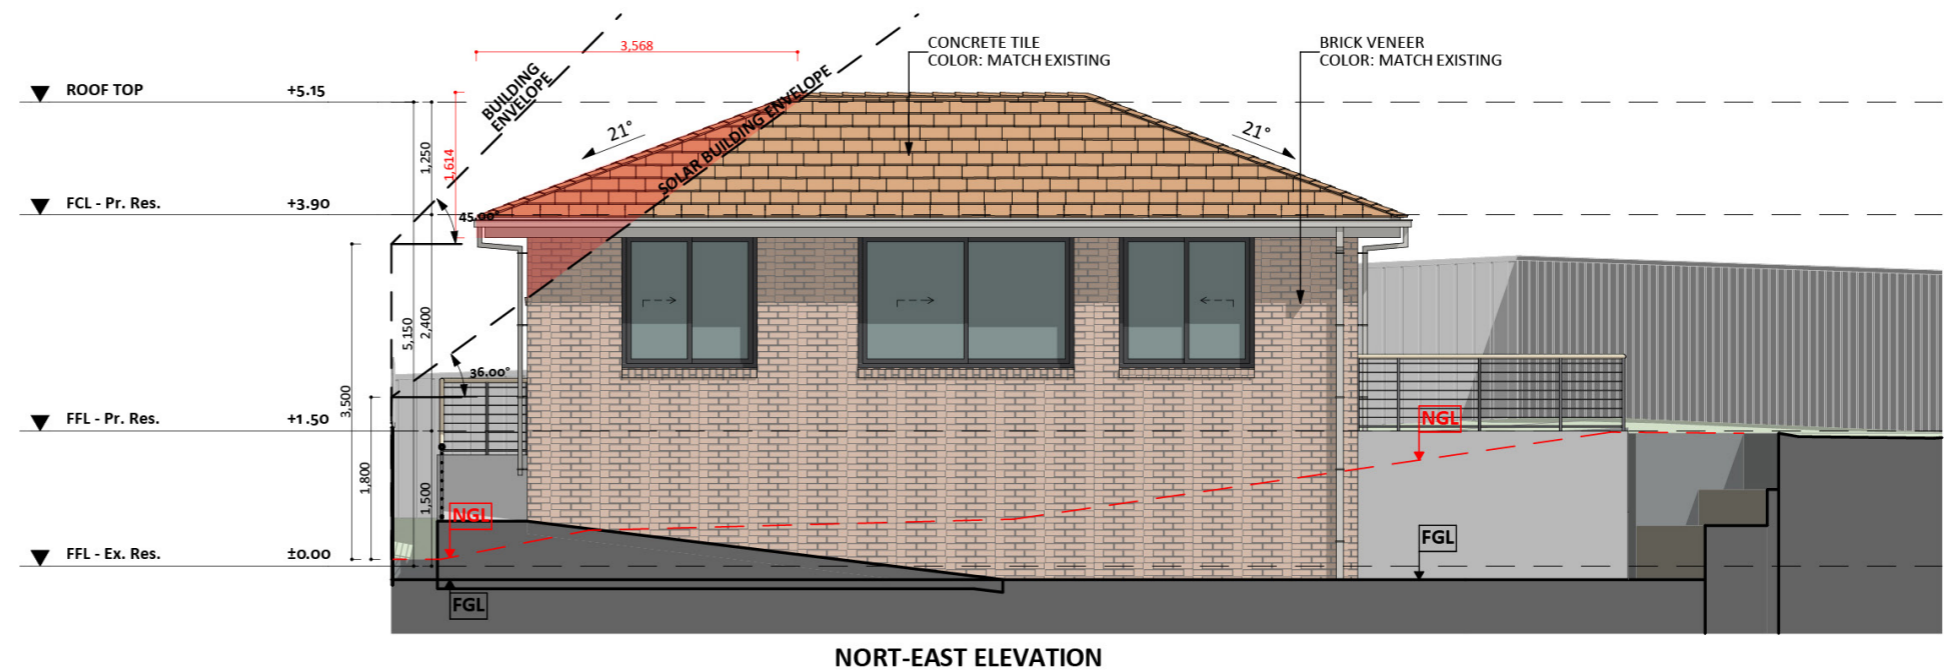

115

ACT Building Lic: 2012767

CANBERRA
GRANNY FLAT
BUILDERS

Concrete Tile
Colour: Wood Oak

Metal - Zinc Roof Gutters & Downpipes
Colour: Grey White

Brick Veneer
Colour: Classic Rustic Red Brick

An elevation is the height of the structure from ground level to the height of the roof.

An elevation is the height of the structure from ground level to the height of the roof.

**CANBERRA
GRANNY FLAT
BUILDERS**

canberragrannyflatbuilders.com.au

 info@cgfb.com.au

 1300 979 658

ACT Building Lic: 2012767