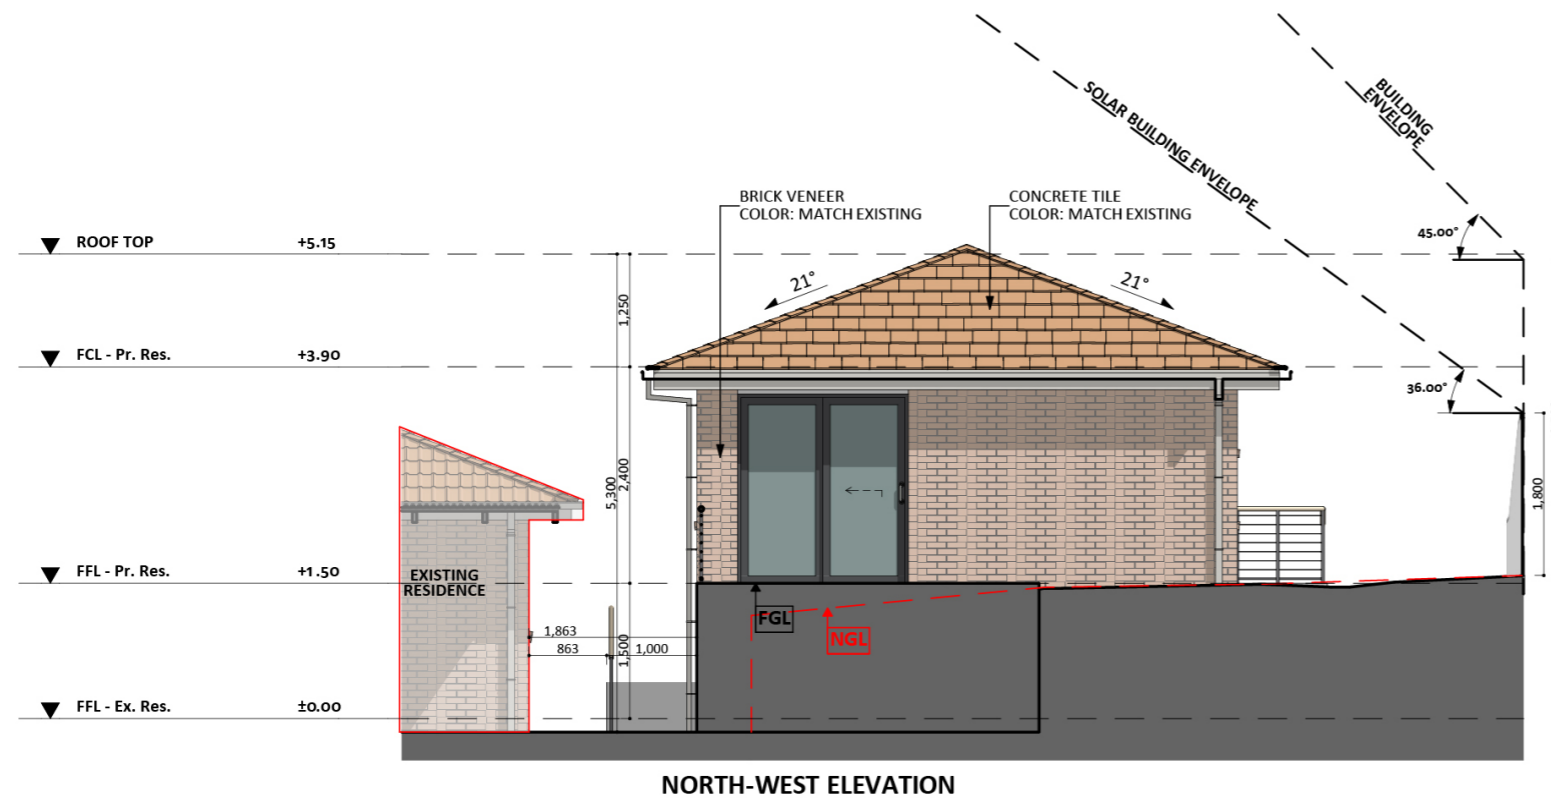

115

ACT Building Lic: 2012767

CANBERRA
GRANNY FLAT
BUILDERS

Concrete Tile
Colour: Wood Oak

Metal - Zinc Roof Gutters & Downpipes
Colour: Grey White

Brick Veneer
Colour: Classic Rustic Red Brick

An elevation is the height of the structure from ground level to the height of the roof.

An elevation is the height of the structure from ground level to the height of the roof.

**CANBERRA
GRANNY FLAT
BUILDERS**

canberragrannyflatbuilders.com.au

 info@cgfb.com.au

 1300 979 658

ACT Building Lic: 2012767