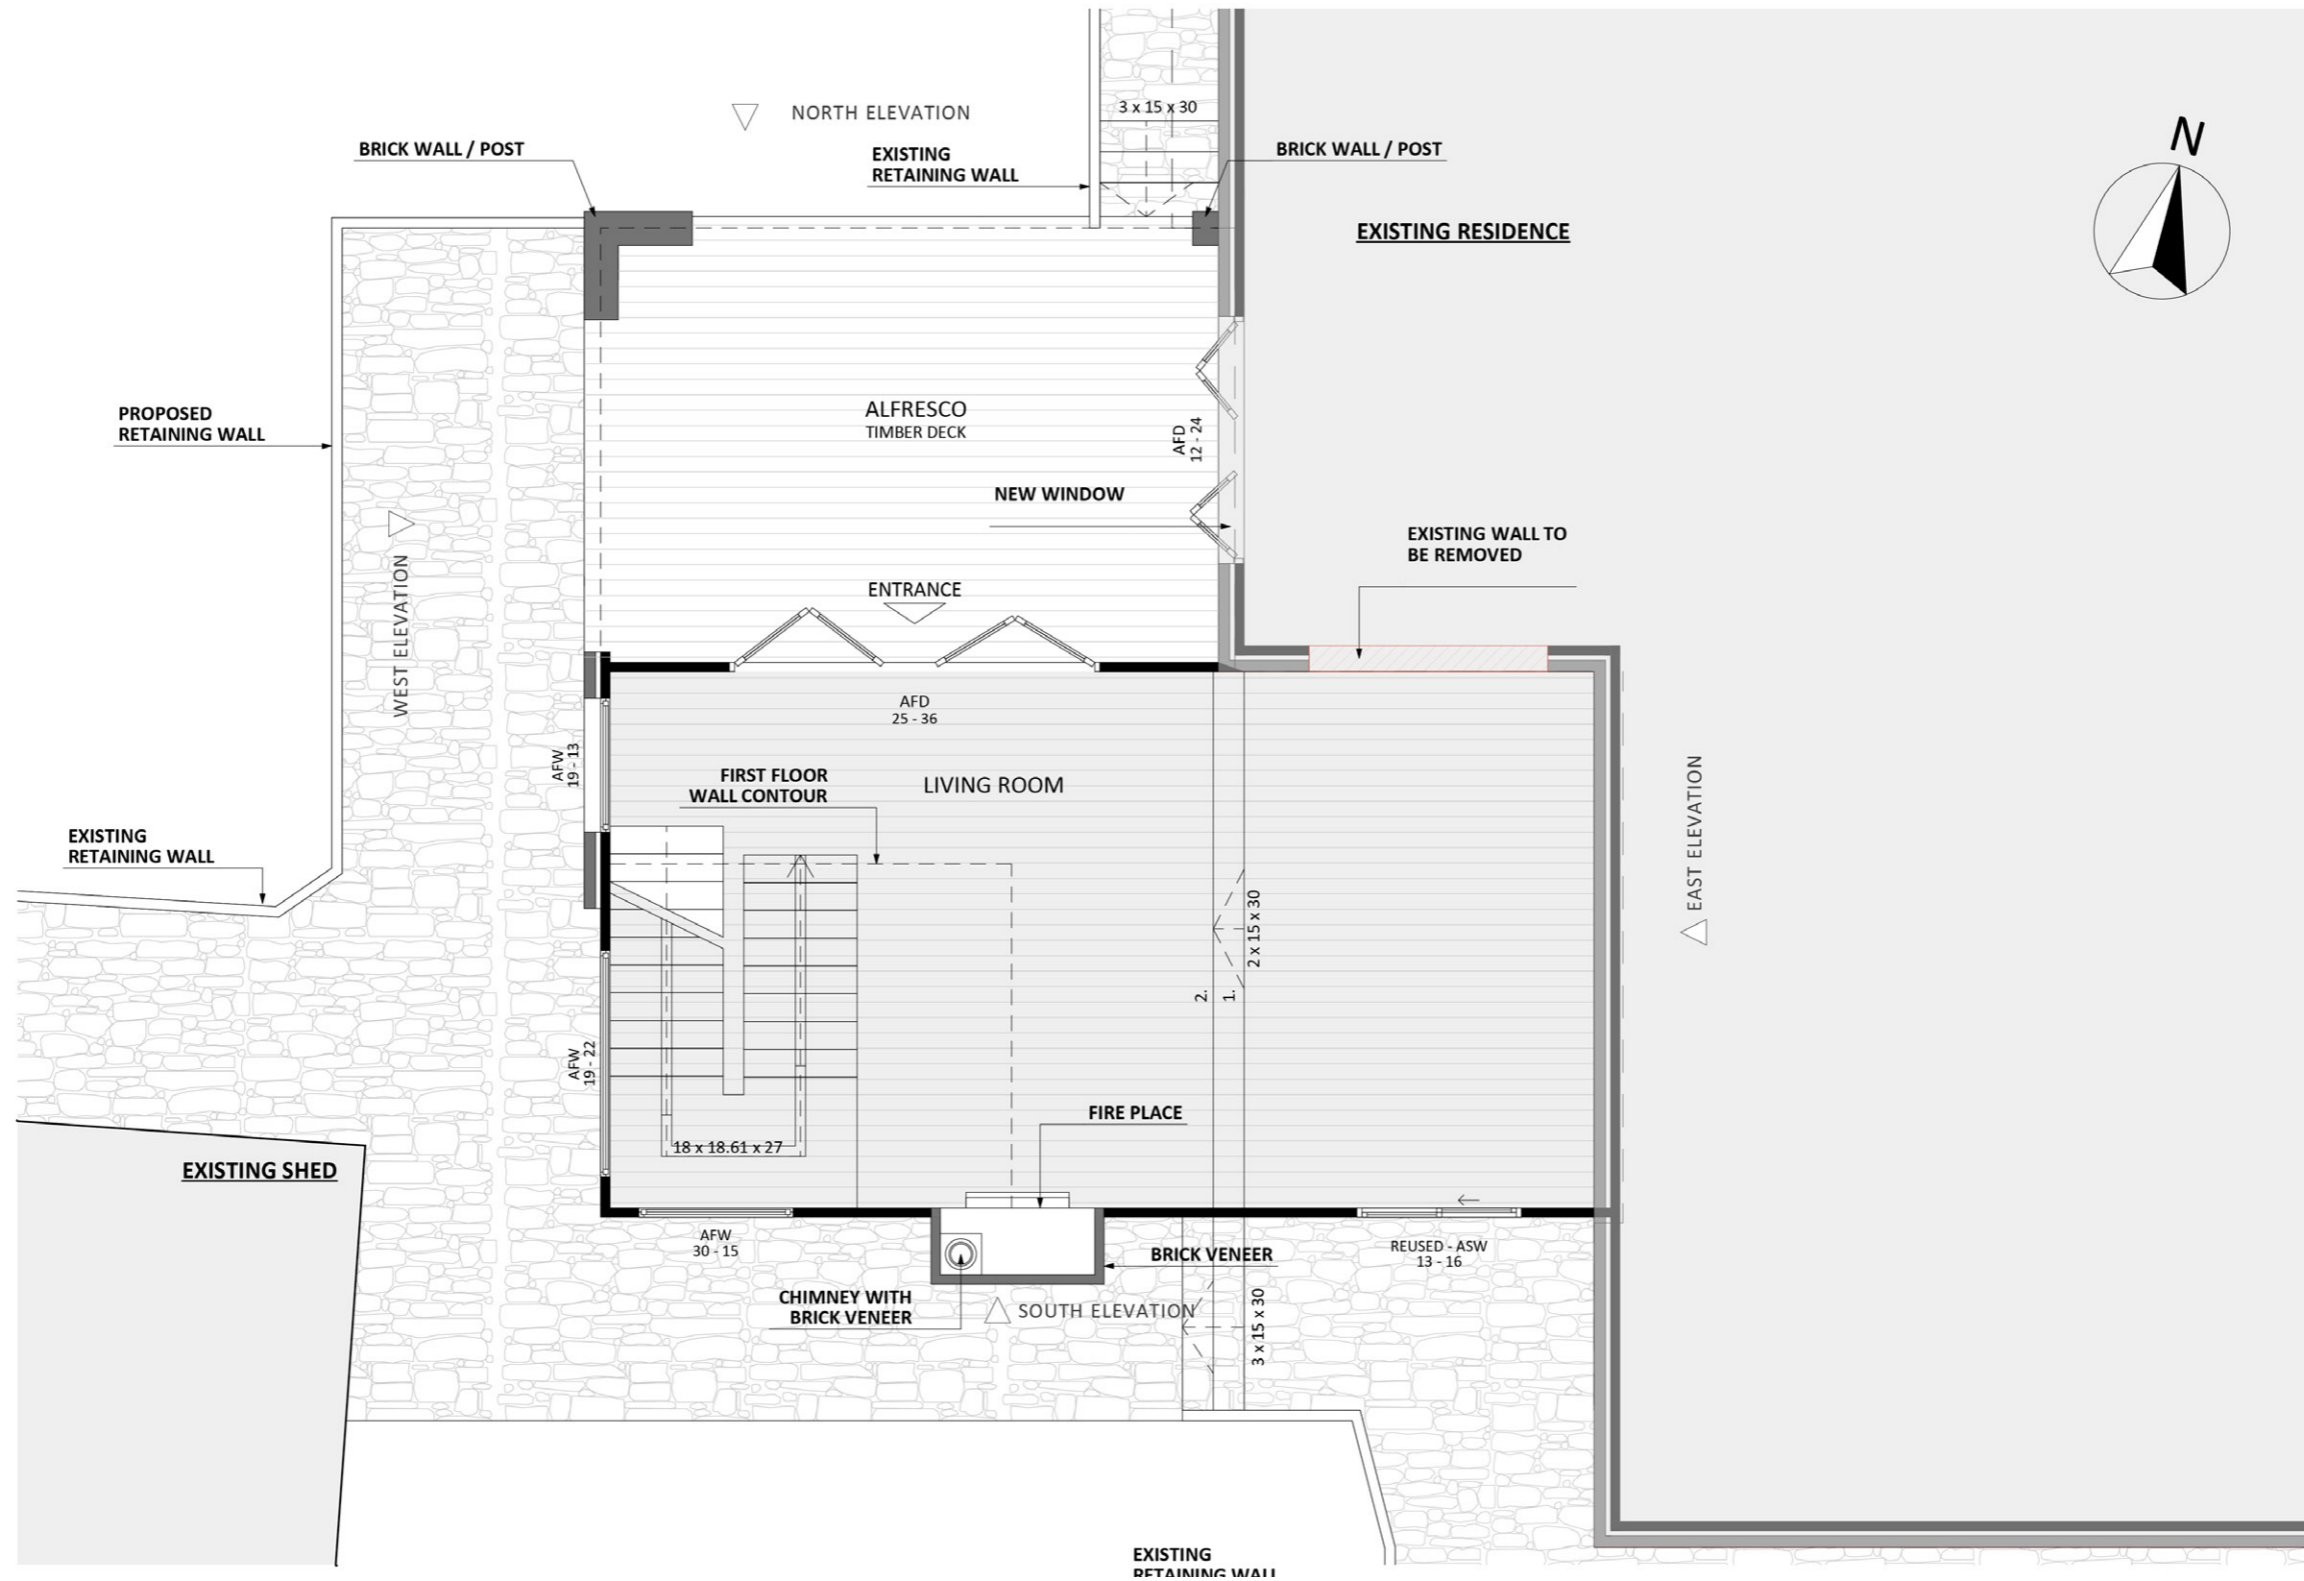

1140

ACT Building Lic: 2012767

**FIXED
PRICE
EXTENSIONS**

Roof
Colour: Monument

Eaves
Colour: Basalt

Rendered Cement Sheets
Colour: White

Brick
Colour: Dark Grey

An elevation is the height of the structure from ground level to the height of the roof.

An elevation is the height of the structure from ground level to the height of the roof.

**FIXED
PRICE
EXTENSIONS**

fixedpriceextensions.com.au
canberragrannyflatbuilders.com.au

 info@cgfb.com.au

 1300 979 658