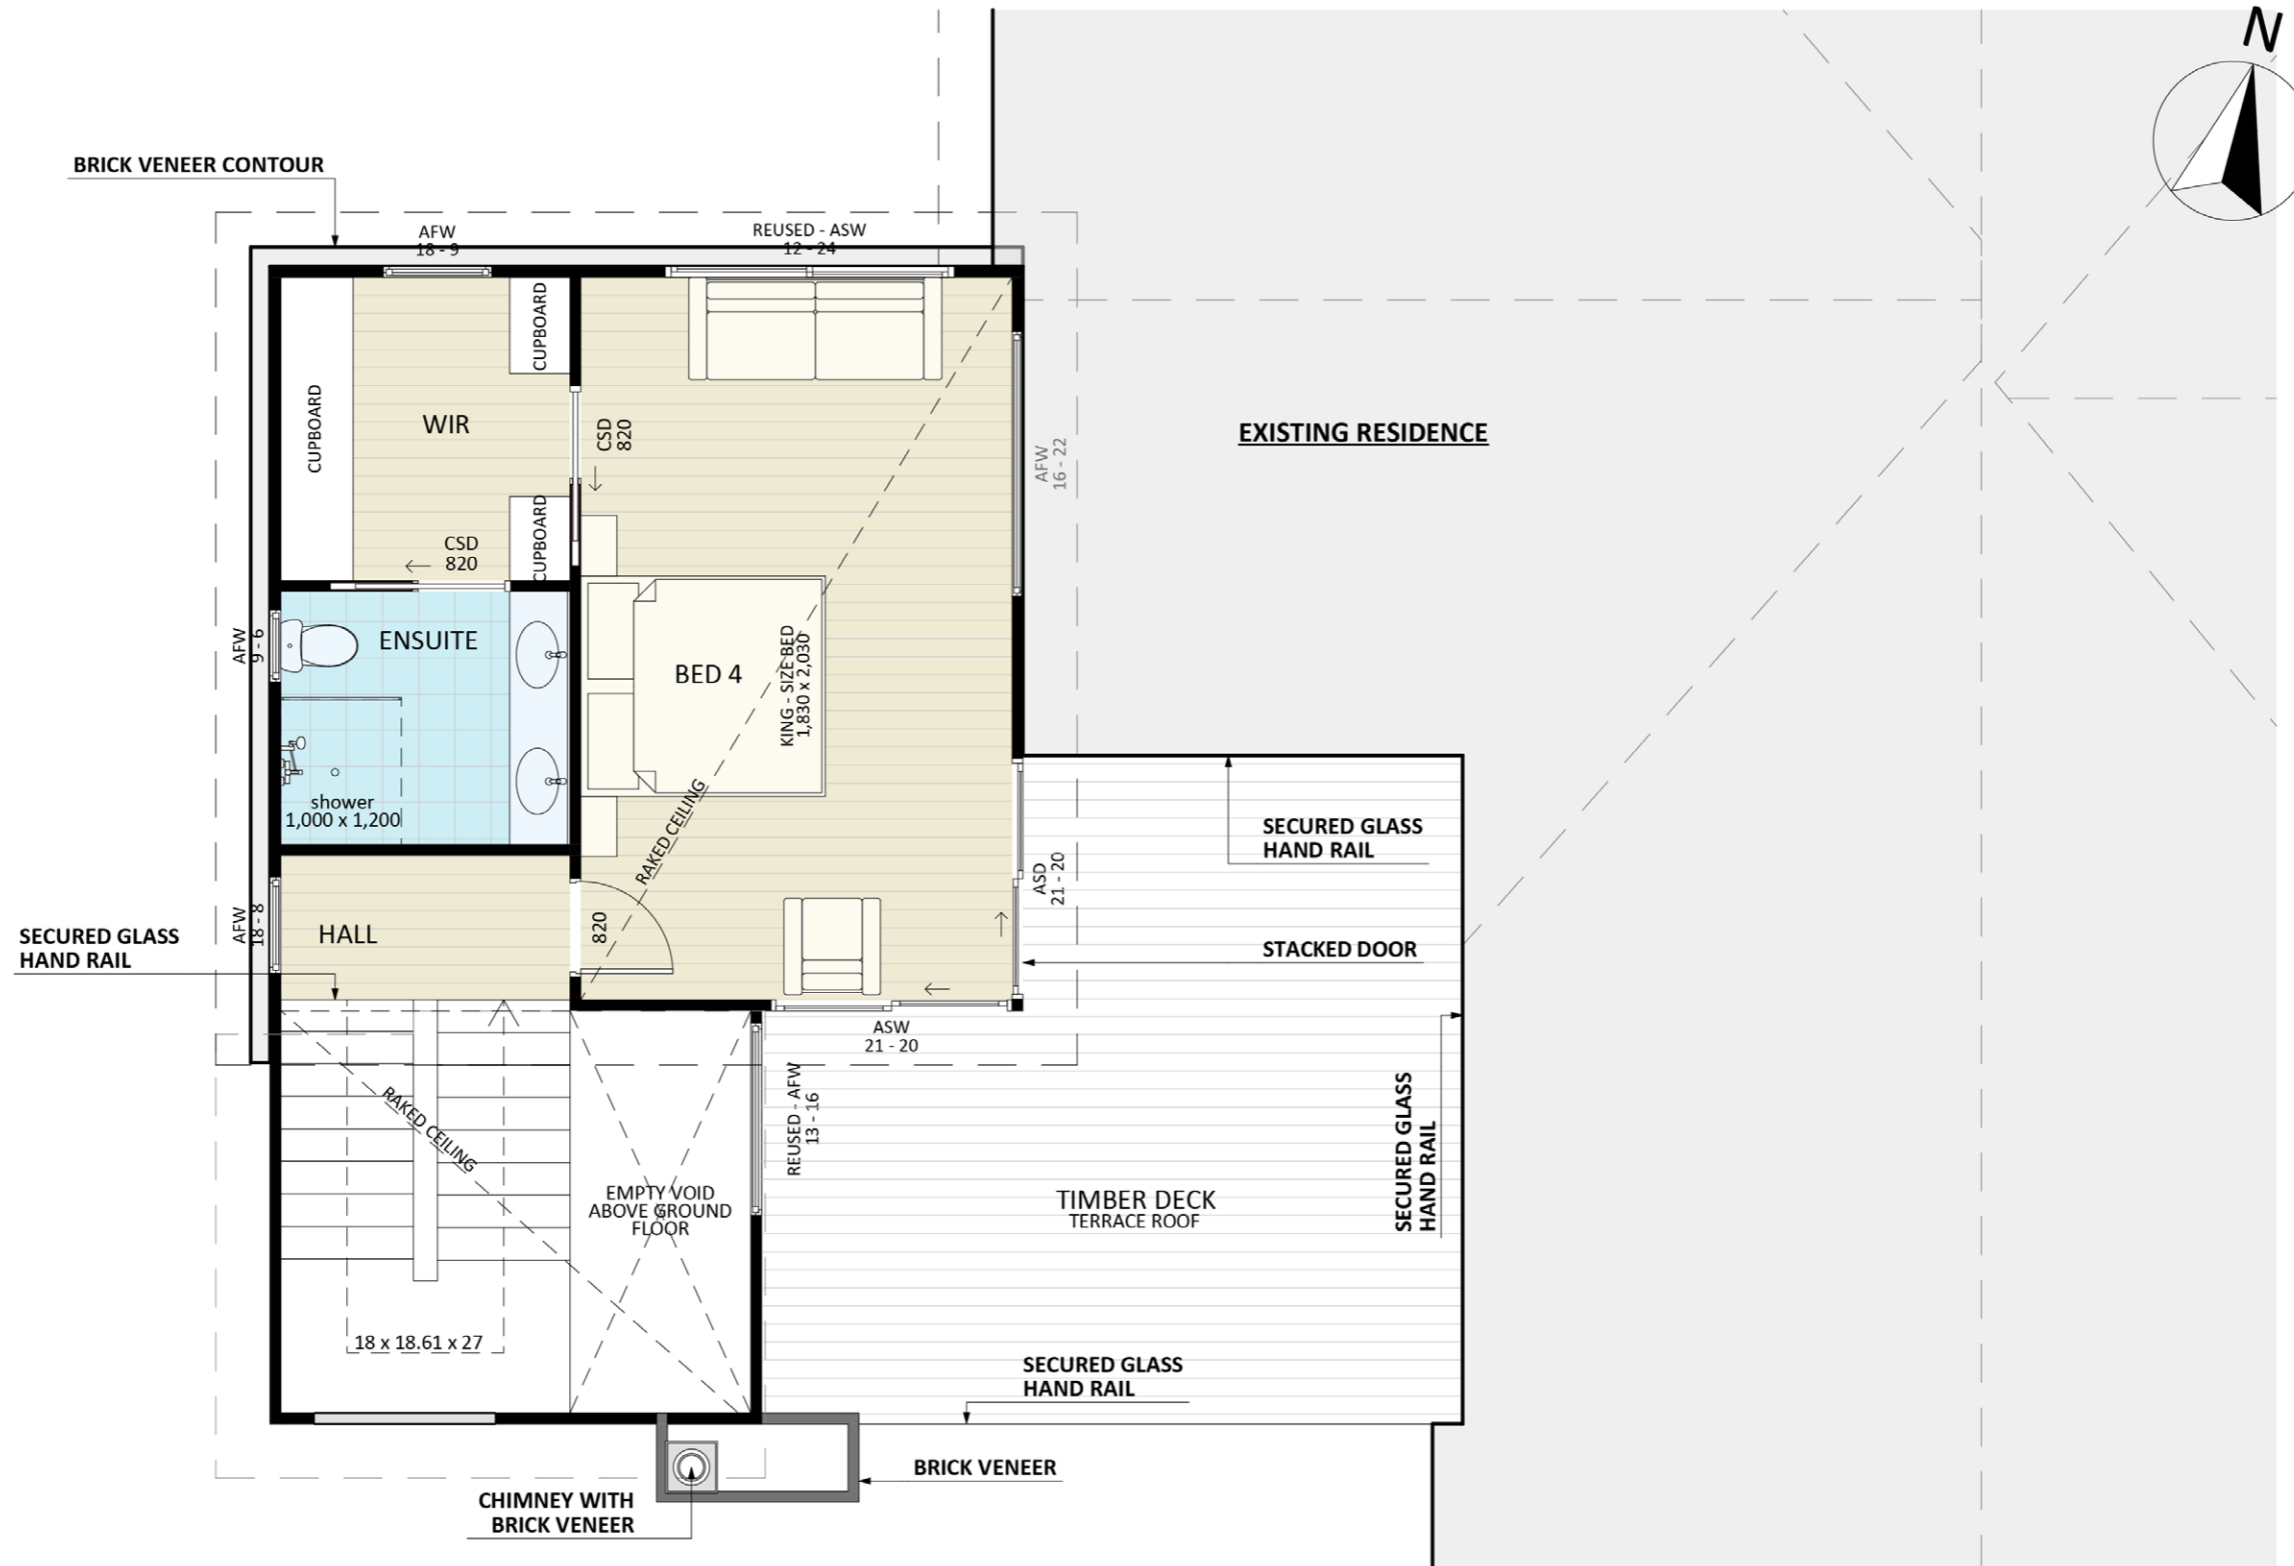

1140

ACT Building Lic: 2012767

**FIXED
PRICE
EXTENSIONS**

Roof
Colour: Monument

Eaves
Colour: Basalt

Rendered Cement Sheets
Colour: White

Brick
Colour: Dark Grey

An elevation is the height of the structure from ground level to the height of the roof.

An elevation is the height of the structure from ground level to the height of the roof.

**FIXED
PRICE
EXTENSIONS**

fixedpriceextensions.com.au
canberragrannyflatbuilders.com.au

 info@cgfb.com.au

 1300 979 658