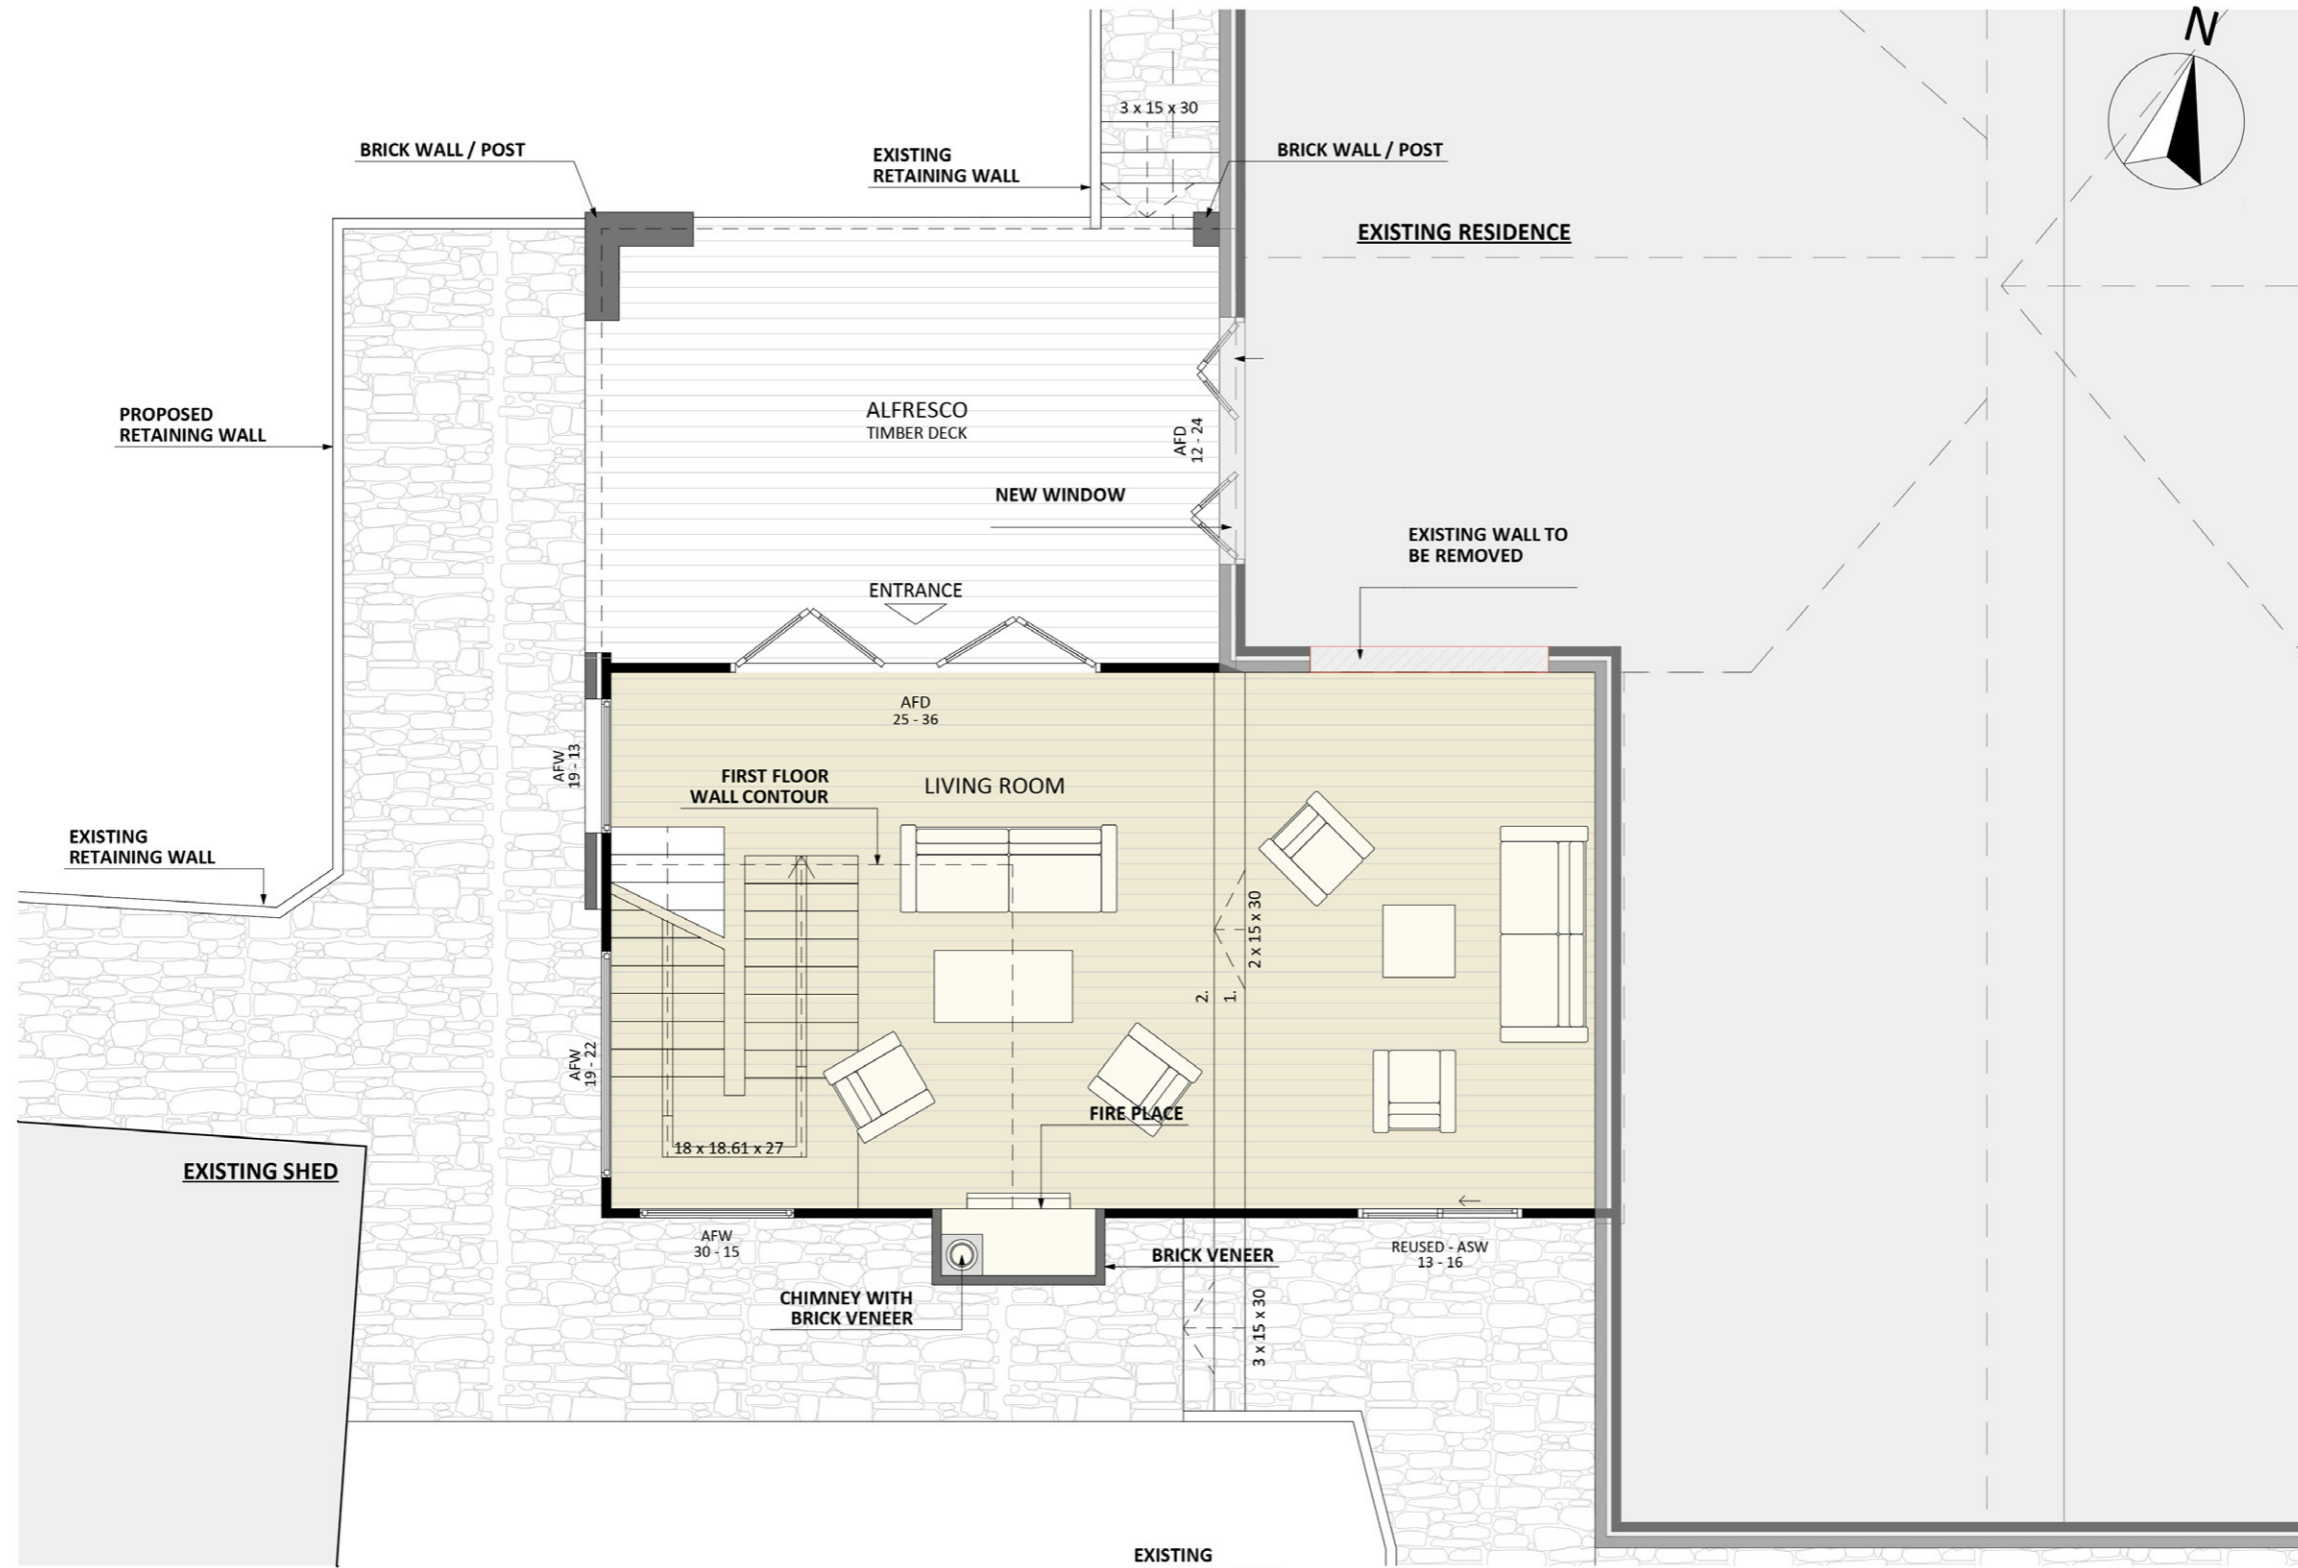

1140

ACT Building Lic: 2012767

**FIXED
PRICE
EXTENSIONS**

Roof
Colour: Monument

Eaves
Colour: Basalt

Rendered Cement Sheets
Colour: White

Brick
Colour: Dark Grey

An elevation is the height of the structure from ground level to the height of the roof.

An elevation is the height of the structure from ground level to the height of the roof.

**FIXED
PRICE
EXTENSIONS**

fixedpriceextensions.com.au
canberragrannyflatbuilders.com.au

 info@cgfb.com.au

 1300 979 658