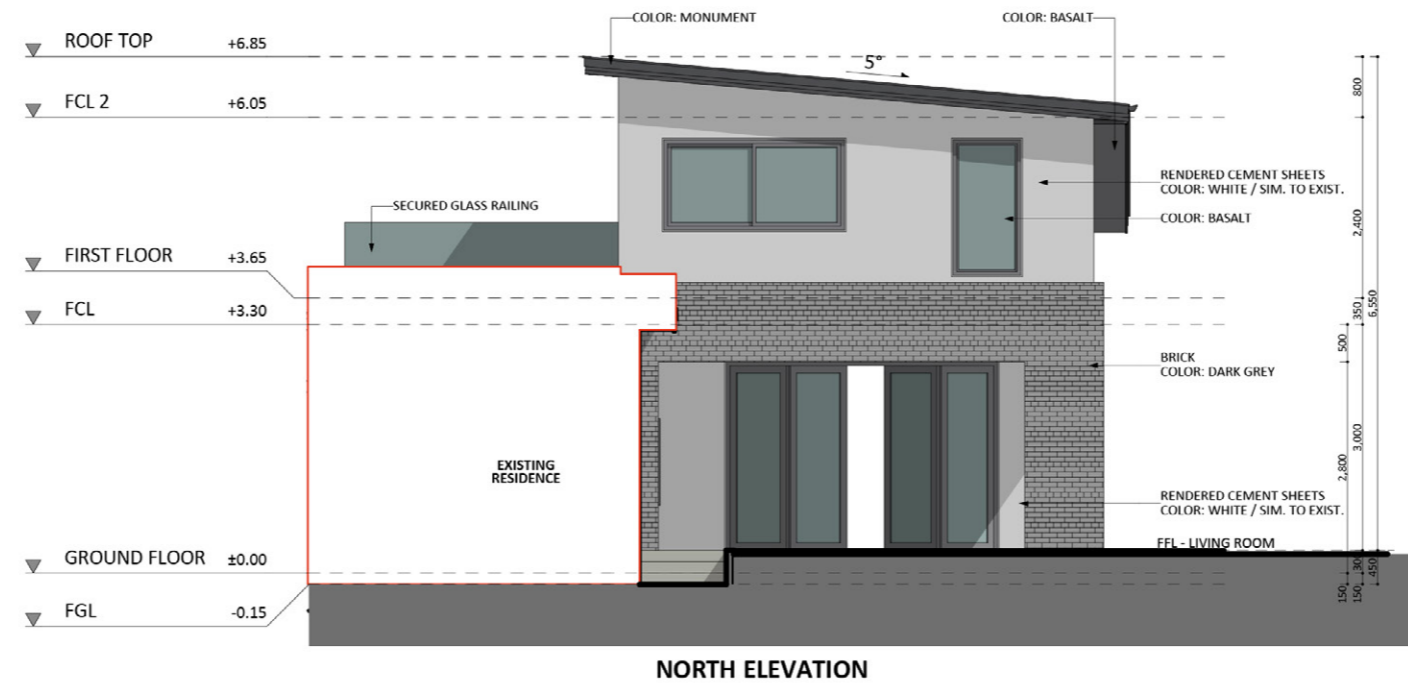

1140

ACT Building Lic: 2012767

**FIXED
PRICE
EXTENSIONS**

Roof
Colour: Monument

Eaves
Colour: Basalt

Rendered Cement Sheets
Colour: White

Brick
Colour: Dark Grey

An elevation is the height of the structure from ground level to the height of the roof.

An elevation is the height of the structure from ground level to the height of the roof.

**FIXED
PRICE
EXTENSIONS**

fixedpriceextensions.com.au
canberragrannyflatbuilders.com.au

 info@cgfb.com.au

 1300 979 658