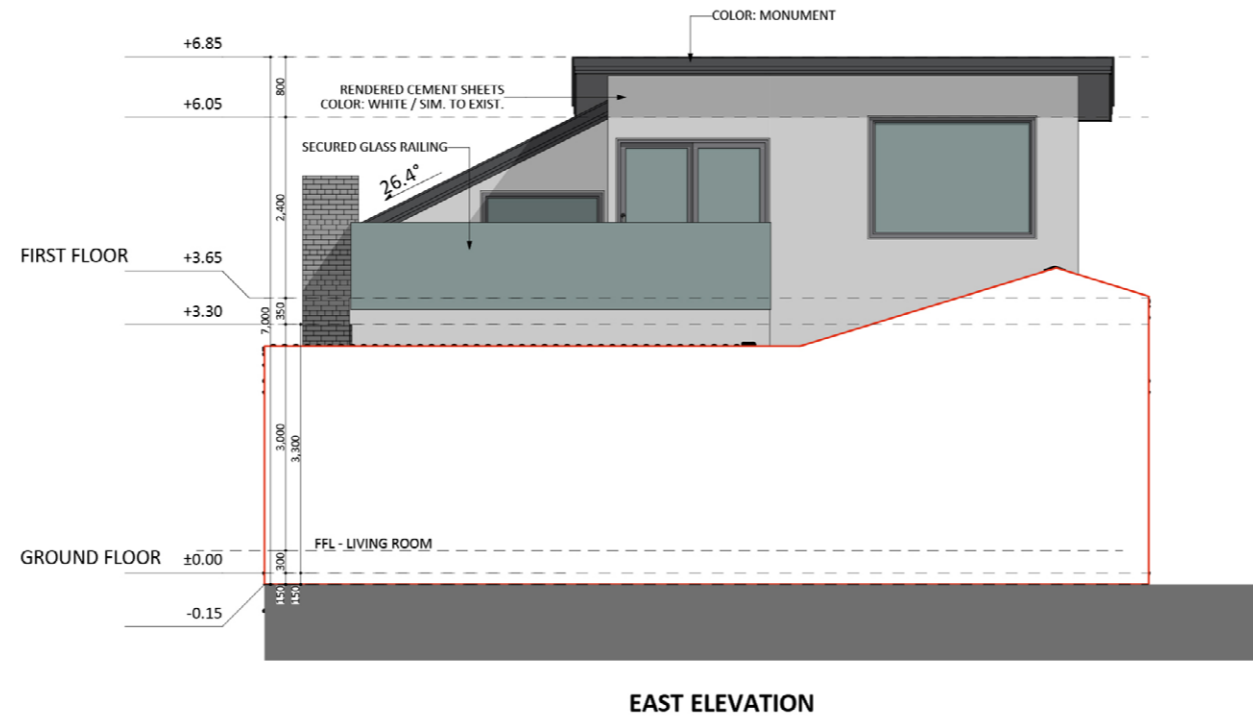

1140

ACT Building Lic: 2012767

**FIXED
PRICE
EXTENSIONS**

Roof
Colour: Monument

Eaves
Colour: Basalt

Rendered Cement Sheets
Colour: White

Brick
Colour: Dark Grey

An elevation is the height of the structure from ground level to the height of the roof.

An elevation is the height of the structure from ground level to the height of the roof.

**FIXED
PRICE
EXTENSIONS**

fixedpriceextensions.com.au
canberragrannyflatbuilders.com.au

 info@cgfb.com.au

 1300 979 658