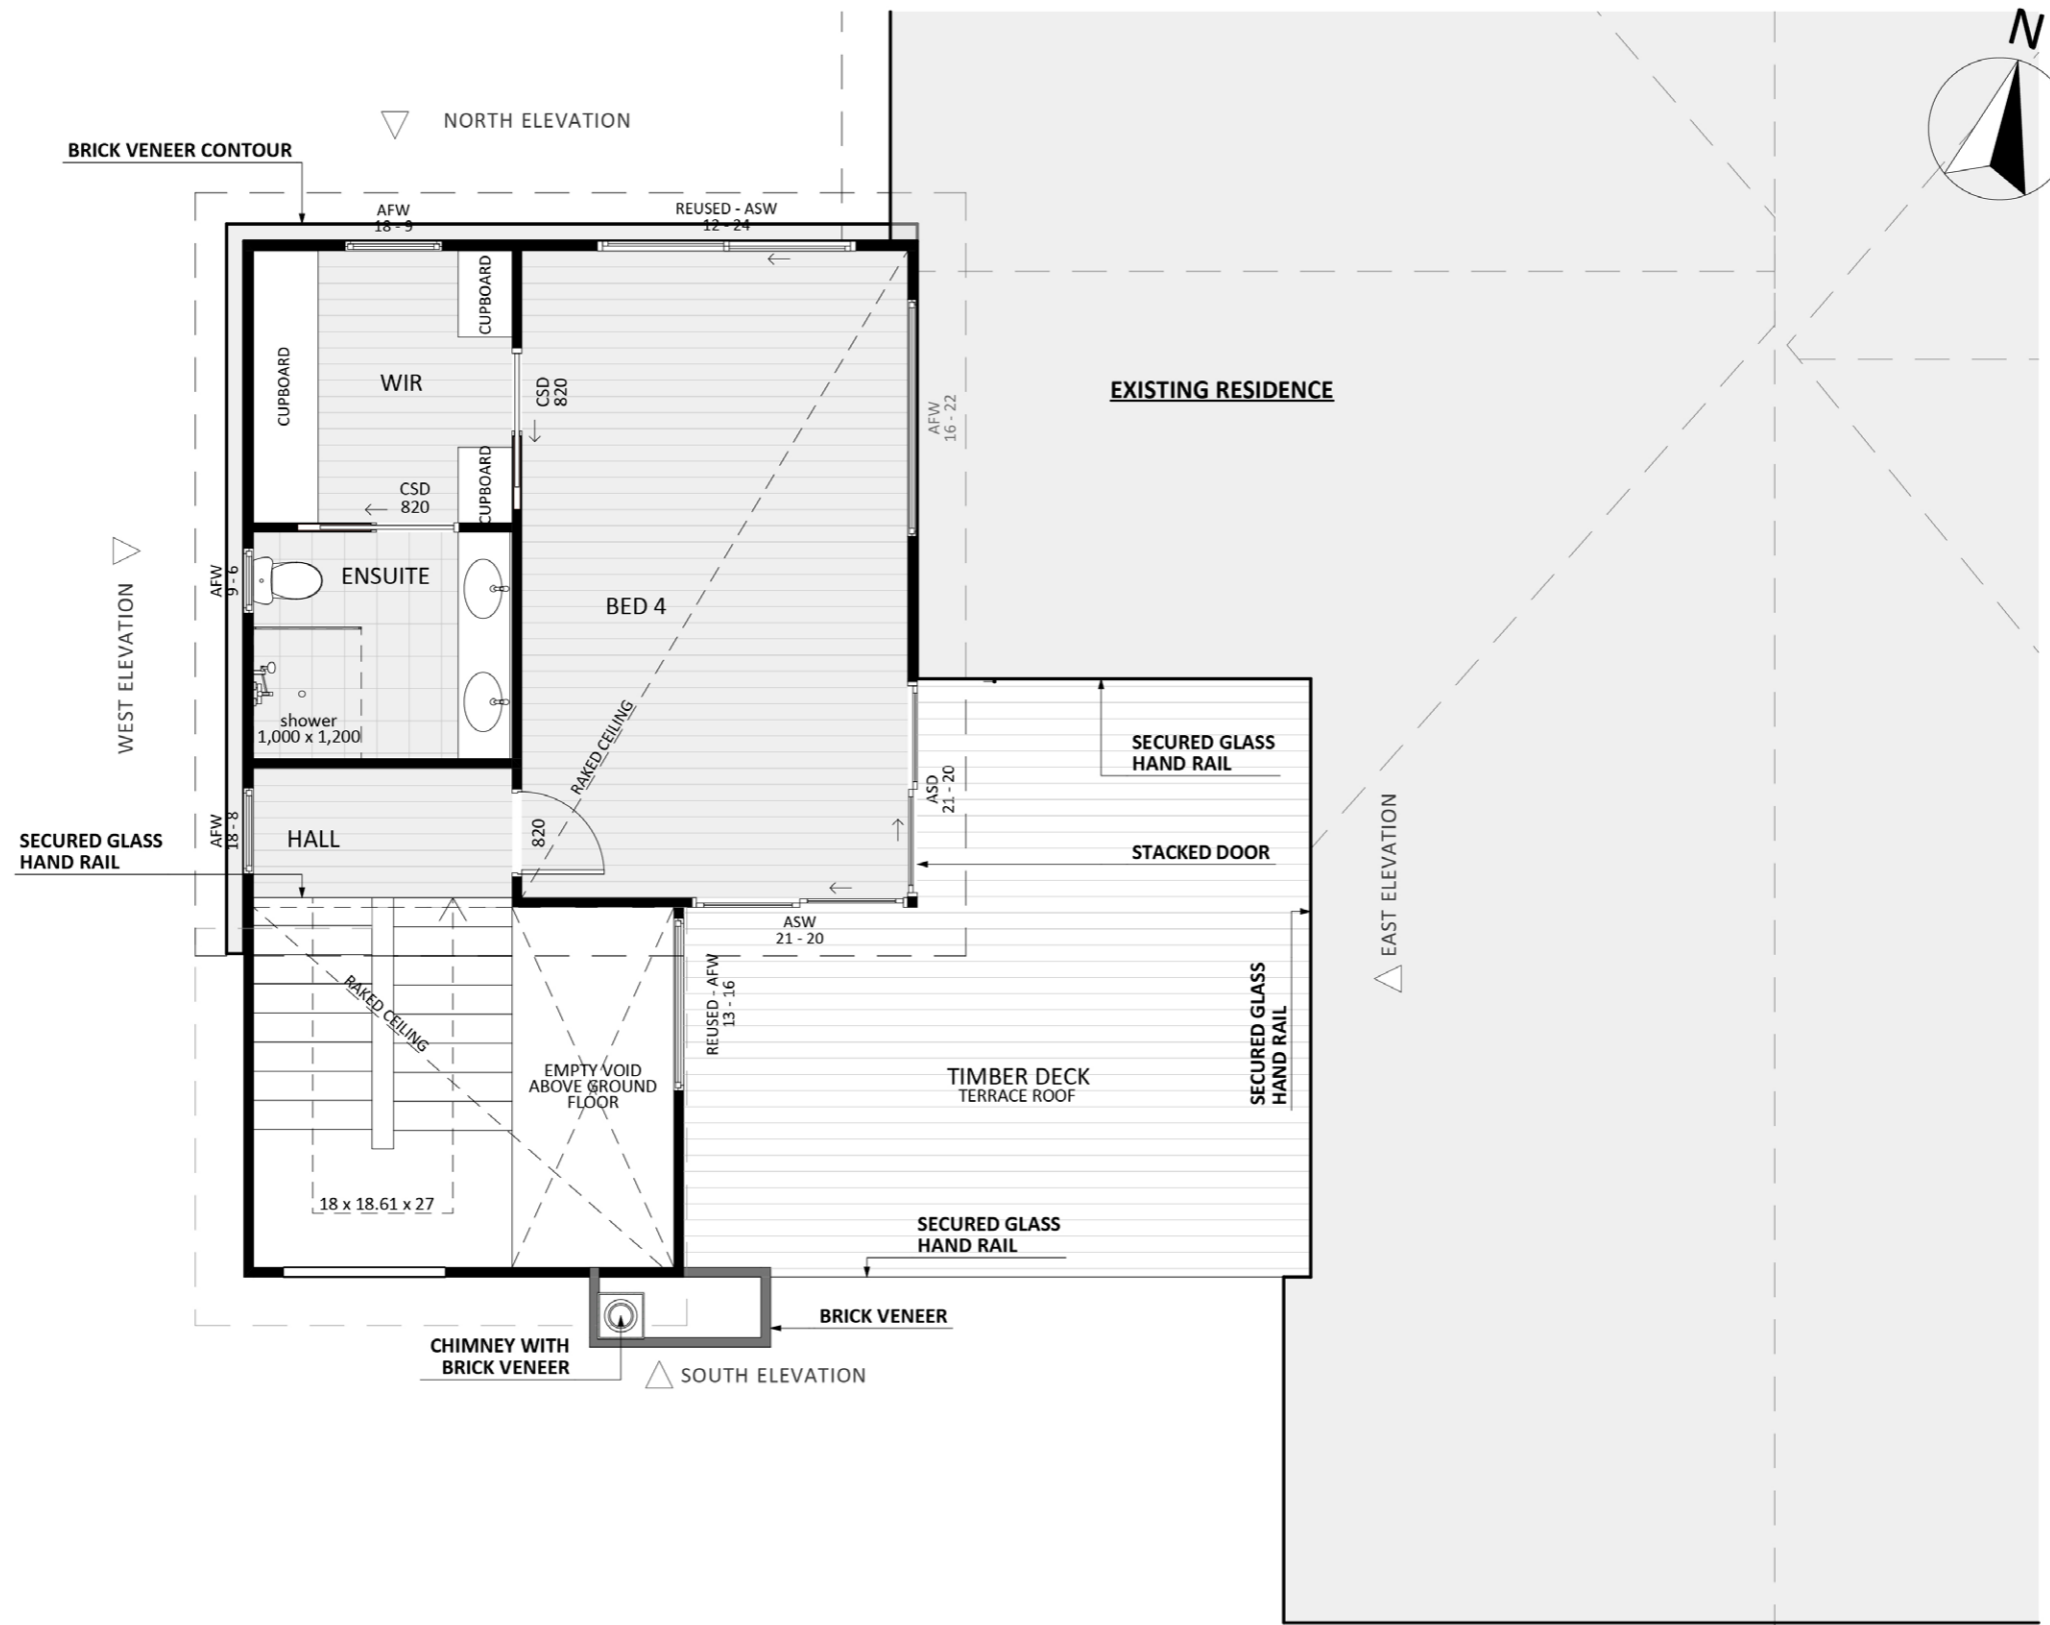

1140

ACT Building Lic: 2012767

**FIXED
PRICE
EXTENSIONS**

Roof
Colour: Monument

Eaves
Colour: Basalt

Rendered Cement Sheets
Colour: White

Brick
Colour: Dark Grey

An elevation is the height of the structure from ground level to the height of the roof.

An elevation is the height of the structure from ground level to the height of the roof.

**FIXED
PRICE
EXTENSIONS**

fixedpriceextensions.com.au
canberragrannyflatbuilders.com.au

 info@cgfb.com.au

 1300 979 658