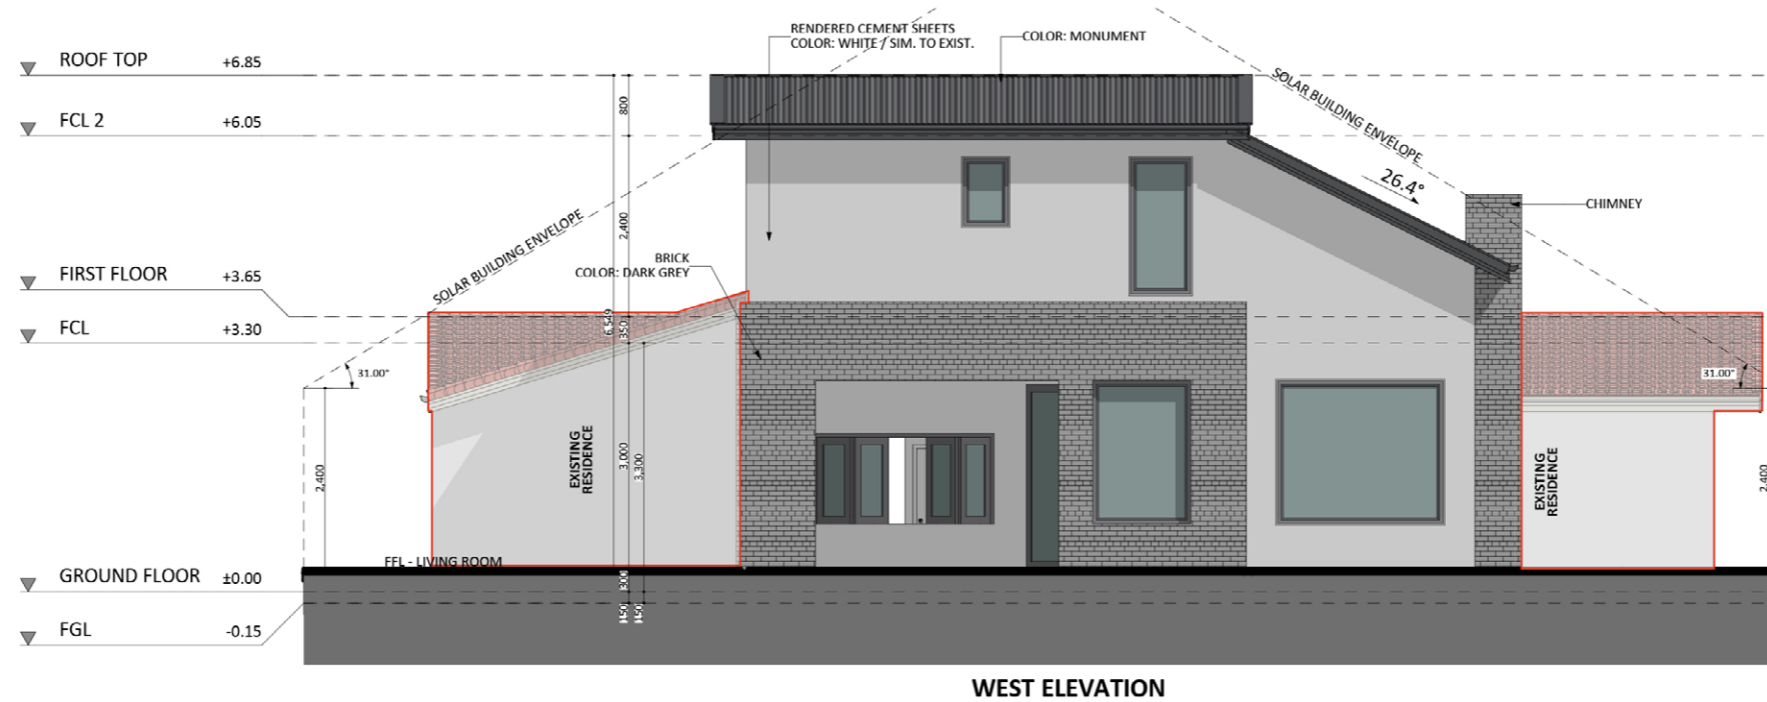

1140

ACT Building Lic: 2012767

**FIXED
PRICE
EXTENSIONS**

Roof
Colour: Monument

Eaves
Colour: Basalt

Rendered Cement Sheets
Colour: White

Brick
Colour: Dark Grey

An elevation is the height of the structure from ground level to the height of the roof.

An elevation is the height of the structure from ground level to the height of the roof.

**FIXED
PRICE
EXTENSIONS**

fixedpriceextensions.com.au
canberragrannyflatbuilders.com.au

 info@cgfb.com.au

 1300 979 658