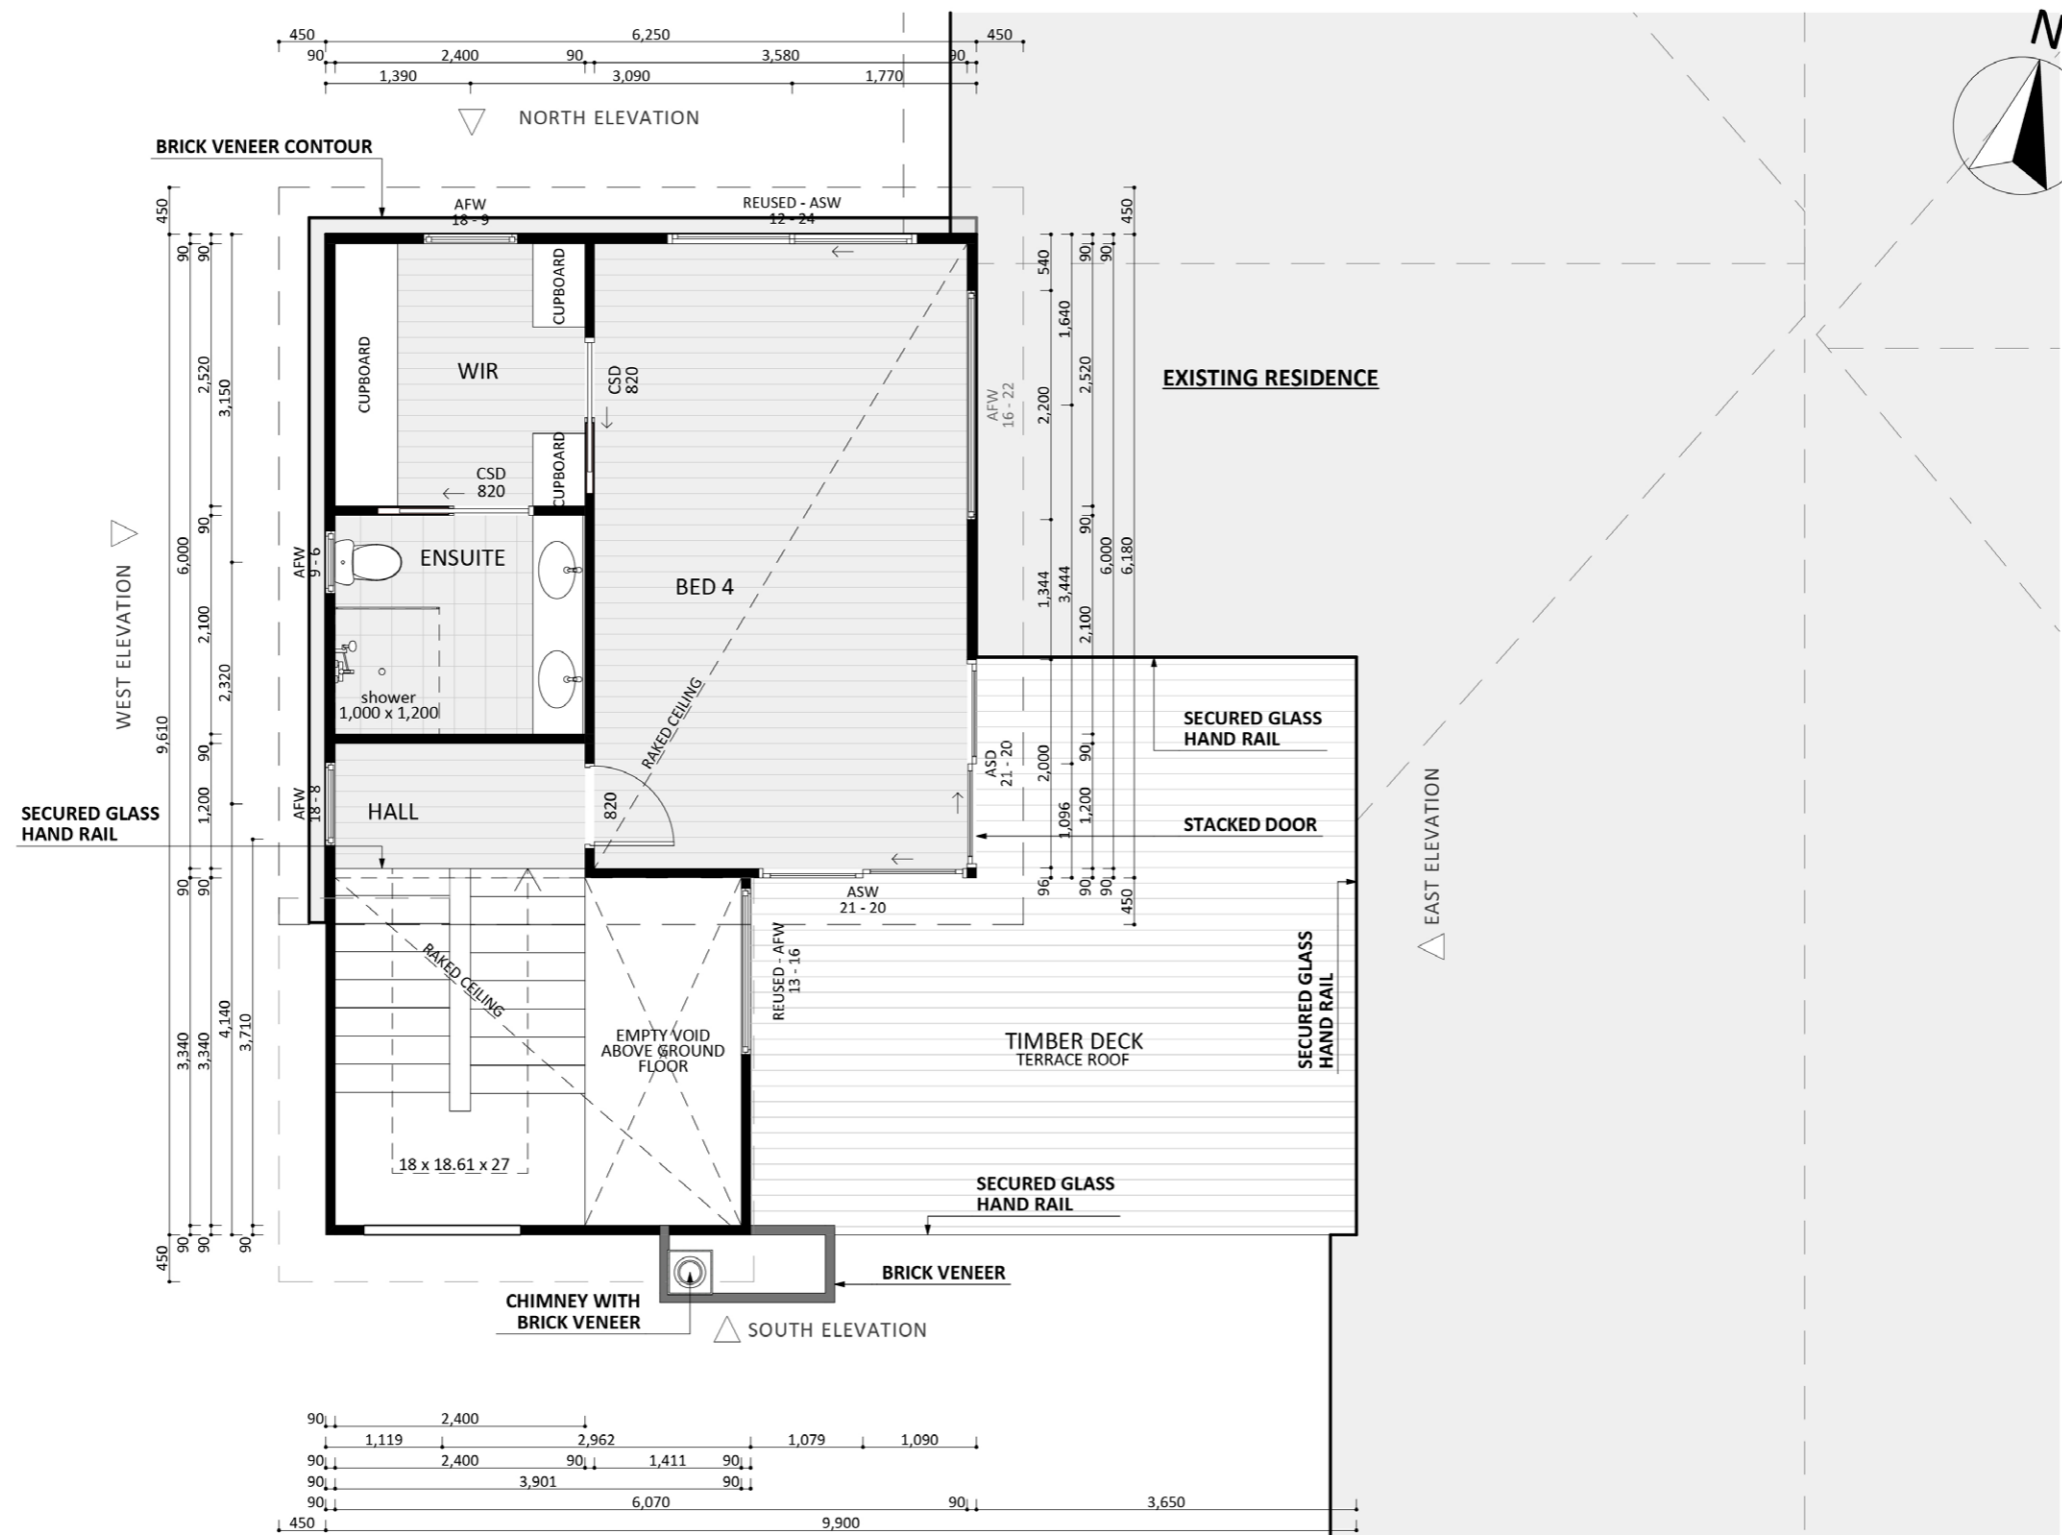

1140

ACT Building Lic: 2012767

**FIXED
PRICE
EXTENSIONS**

Roof
Colour: Monument

Eaves
Colour: Basalt

Rendered Cement Sheets
Colour: White

Brick
Colour: Dark Grey

An elevation is the height of the structure from ground level to the height of the roof.

An elevation is the height of the structure from ground level to the height of the roof.

**FIXED
PRICE
EXTENSIONS**

fixedpriceextensions.com.au
canberragrannyflatbuilders.com.au

 info@cgfb.com.au

 1300 979 658