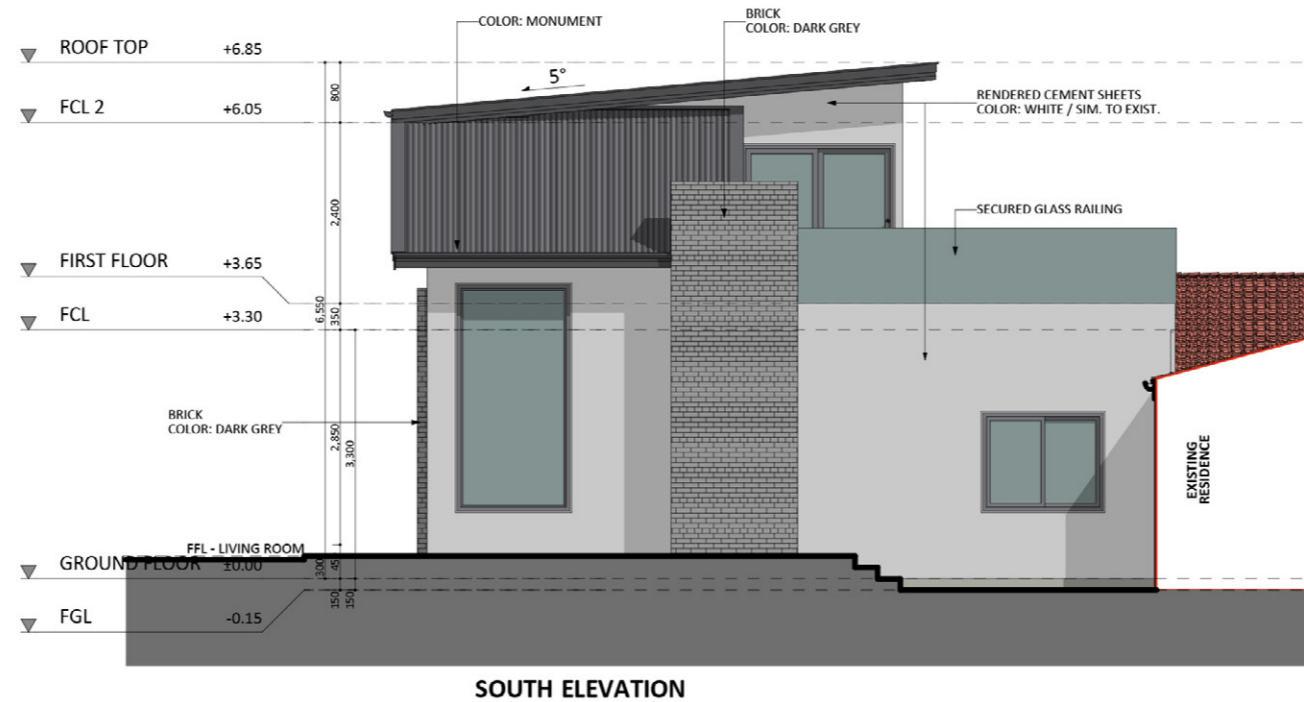

1140

ACT Building Lic: 2012767

**FIXED
PRICE
EXTENSIONS**

Roof
Colour: Monument

Eaves
Colour: Basalt

Rendered Cement Sheets
Colour: White

Brick
Colour: Dark Grey

An elevation is the height of the structure from ground level to the height of the roof.

An elevation is the height of the structure from ground level to the height of the roof.

**FIXED
PRICE
EXTENSIONS**

fixedpriceextensions.com.au
canberragrannyflatbuilders.com.au

 info@cgfb.com.au

 1300 979 658