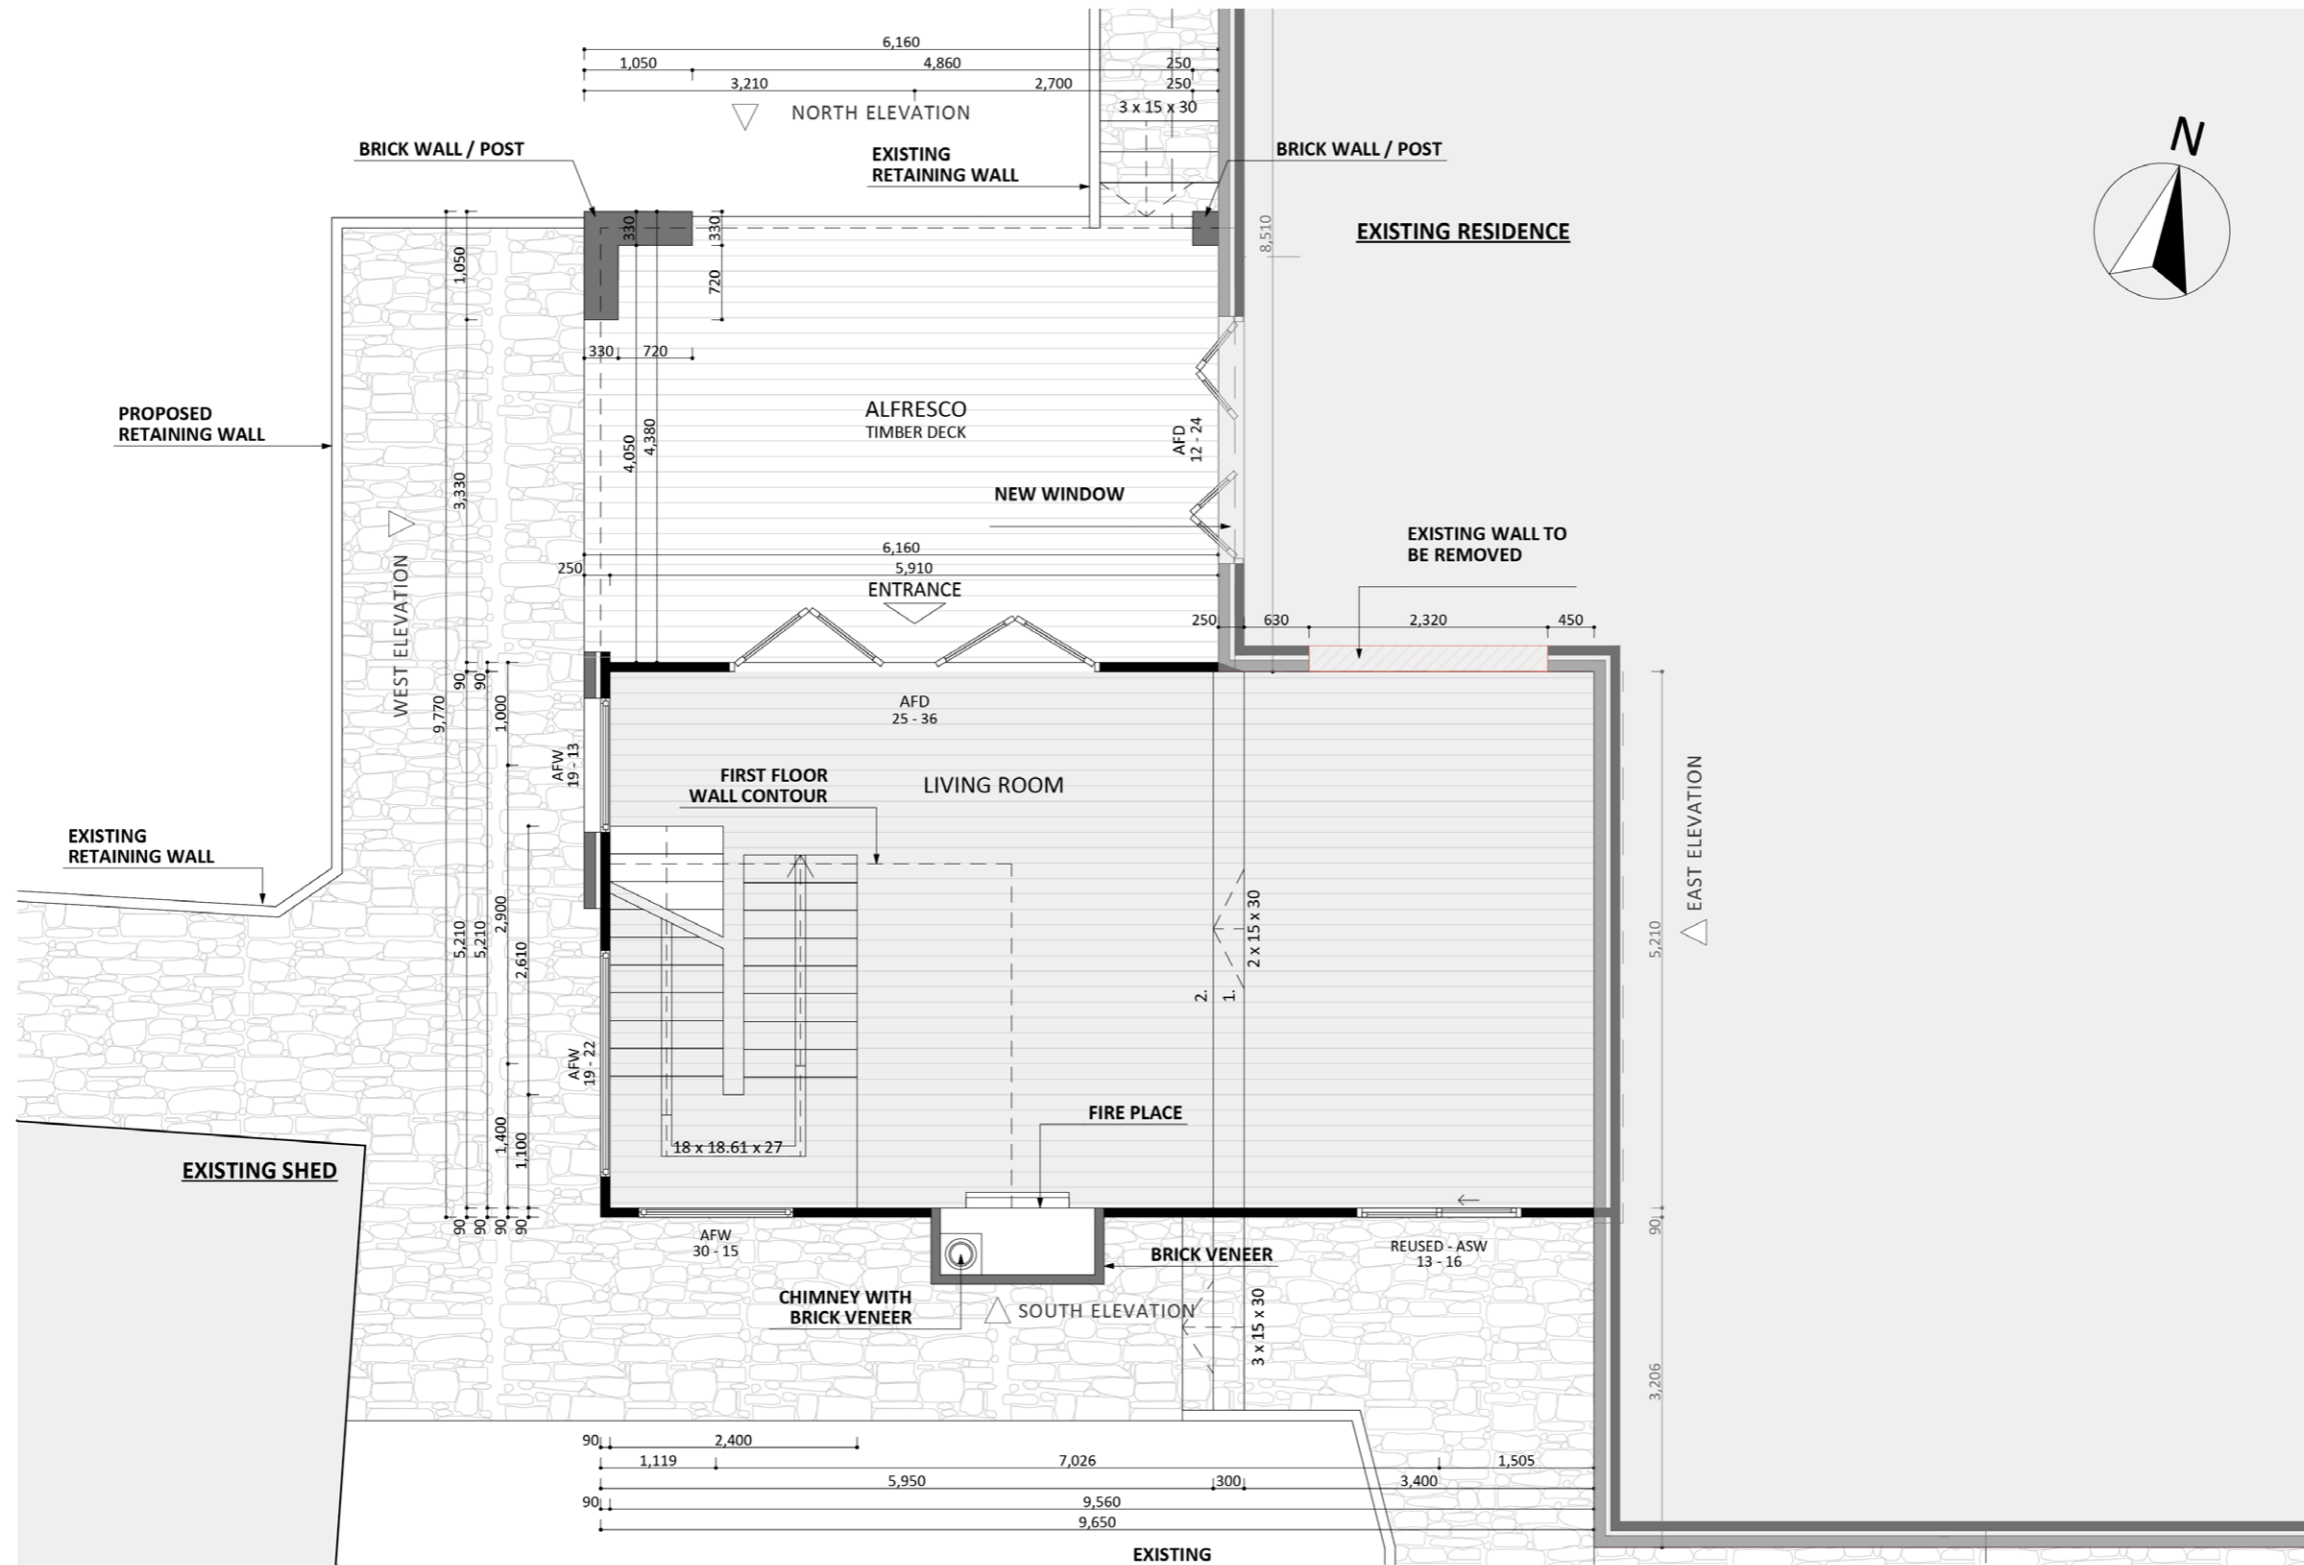

1140

ACT Building Lic: 2012767

**FIXED
PRICE
EXTENSIONS**

Roof
Colour: Monument

Eaves
Colour: Basalt

Rendered Cement Sheets
Colour: White

Brick
Colour: Dark Grey

An elevation is the height of the structure from ground level to the height of the roof.

An elevation is the height of the structure from ground level to the height of the roof.

**FIXED
PRICE
EXTENSIONS**

fixedpriceextensions.com.au
canberragrannyflatbuilders.com.au

 info@cgfb.com.au

 1300 979 658