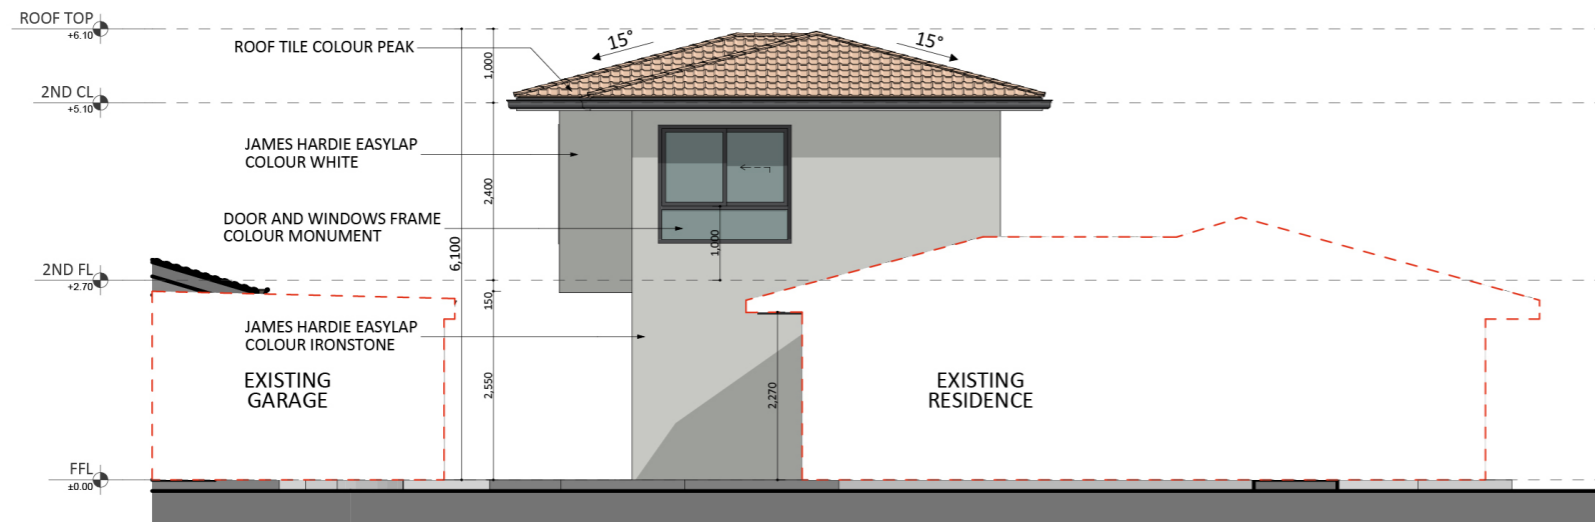

1080

ACT Building Lic: 2012767

**FIXED
PRICE
EXTENSIONS**

Gutters
Colour: Monument

Roof Tile
Colour: Peak

Door and Window Frames
Colour: Monument

James Hardie Tex
Colour: White

An elevation is the height of the structure from ground level to the height of the roof.

SOUTH EAST ELEVATION

NORTH EAST ELEVATION

An elevation is the height of the structure from ground level to the height of the roof.

NORTH WEST ELEVATION

SOUTH WEST ELEVATION

**FIXED
PRICE
EXTENSIONS**

fixedpriceextensions.com.au
canberragrannyflatbuilders.com.au