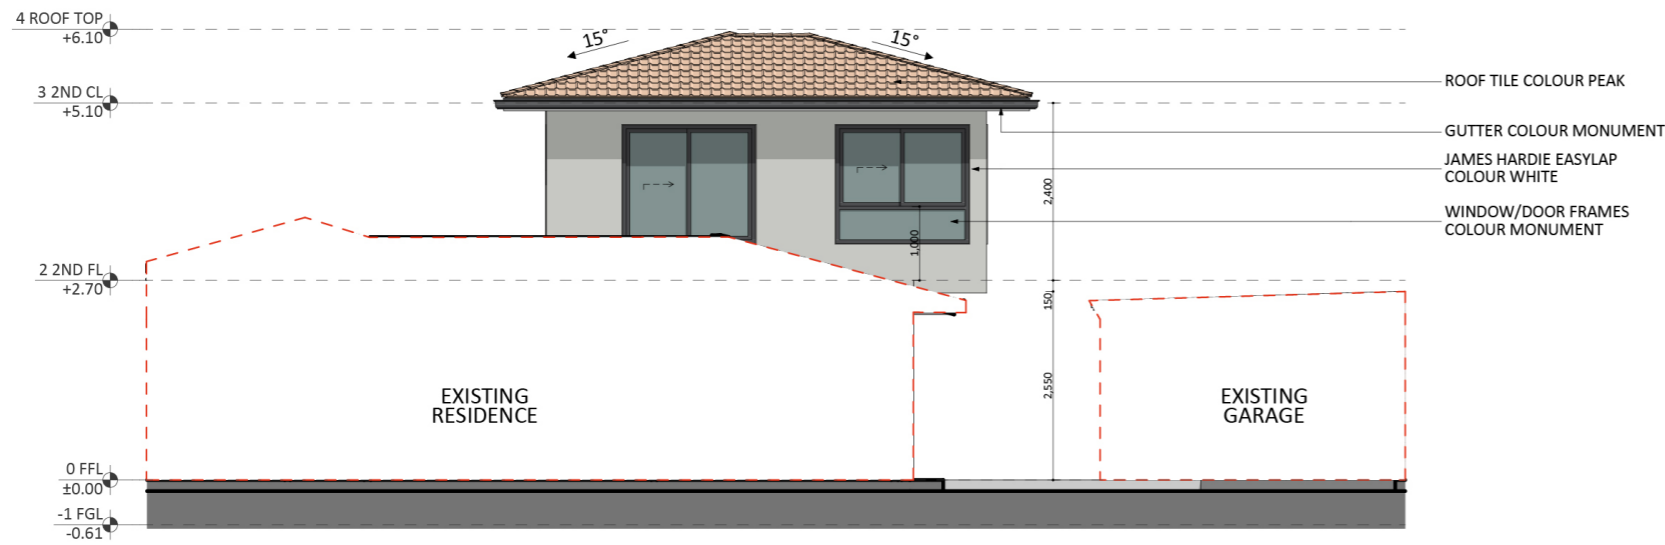

1080

ACT Building Lic: 2012767

**FIXED
PRICE
EXTENSIONS**

Gutters
Colour: Monument

Roof Tile
Colour: Peak

Door and Window Frames
Colour: Monument

James Hardie Tex
Colour: White

An elevation is the height of the structure from ground level to the height of the roof.

SOUTH EAST ELEVATION

NORTH EAST ELEVATION

An elevation is the height of the structure from ground level to the height of the roof.

NORTH WEST ELEVATION

SOUTH WEST ELEVATION

**FIXED
PRICE
EXTENSIONS**

fixedpriceextensions.com.au
canberragrannyflatbuilders.com.au