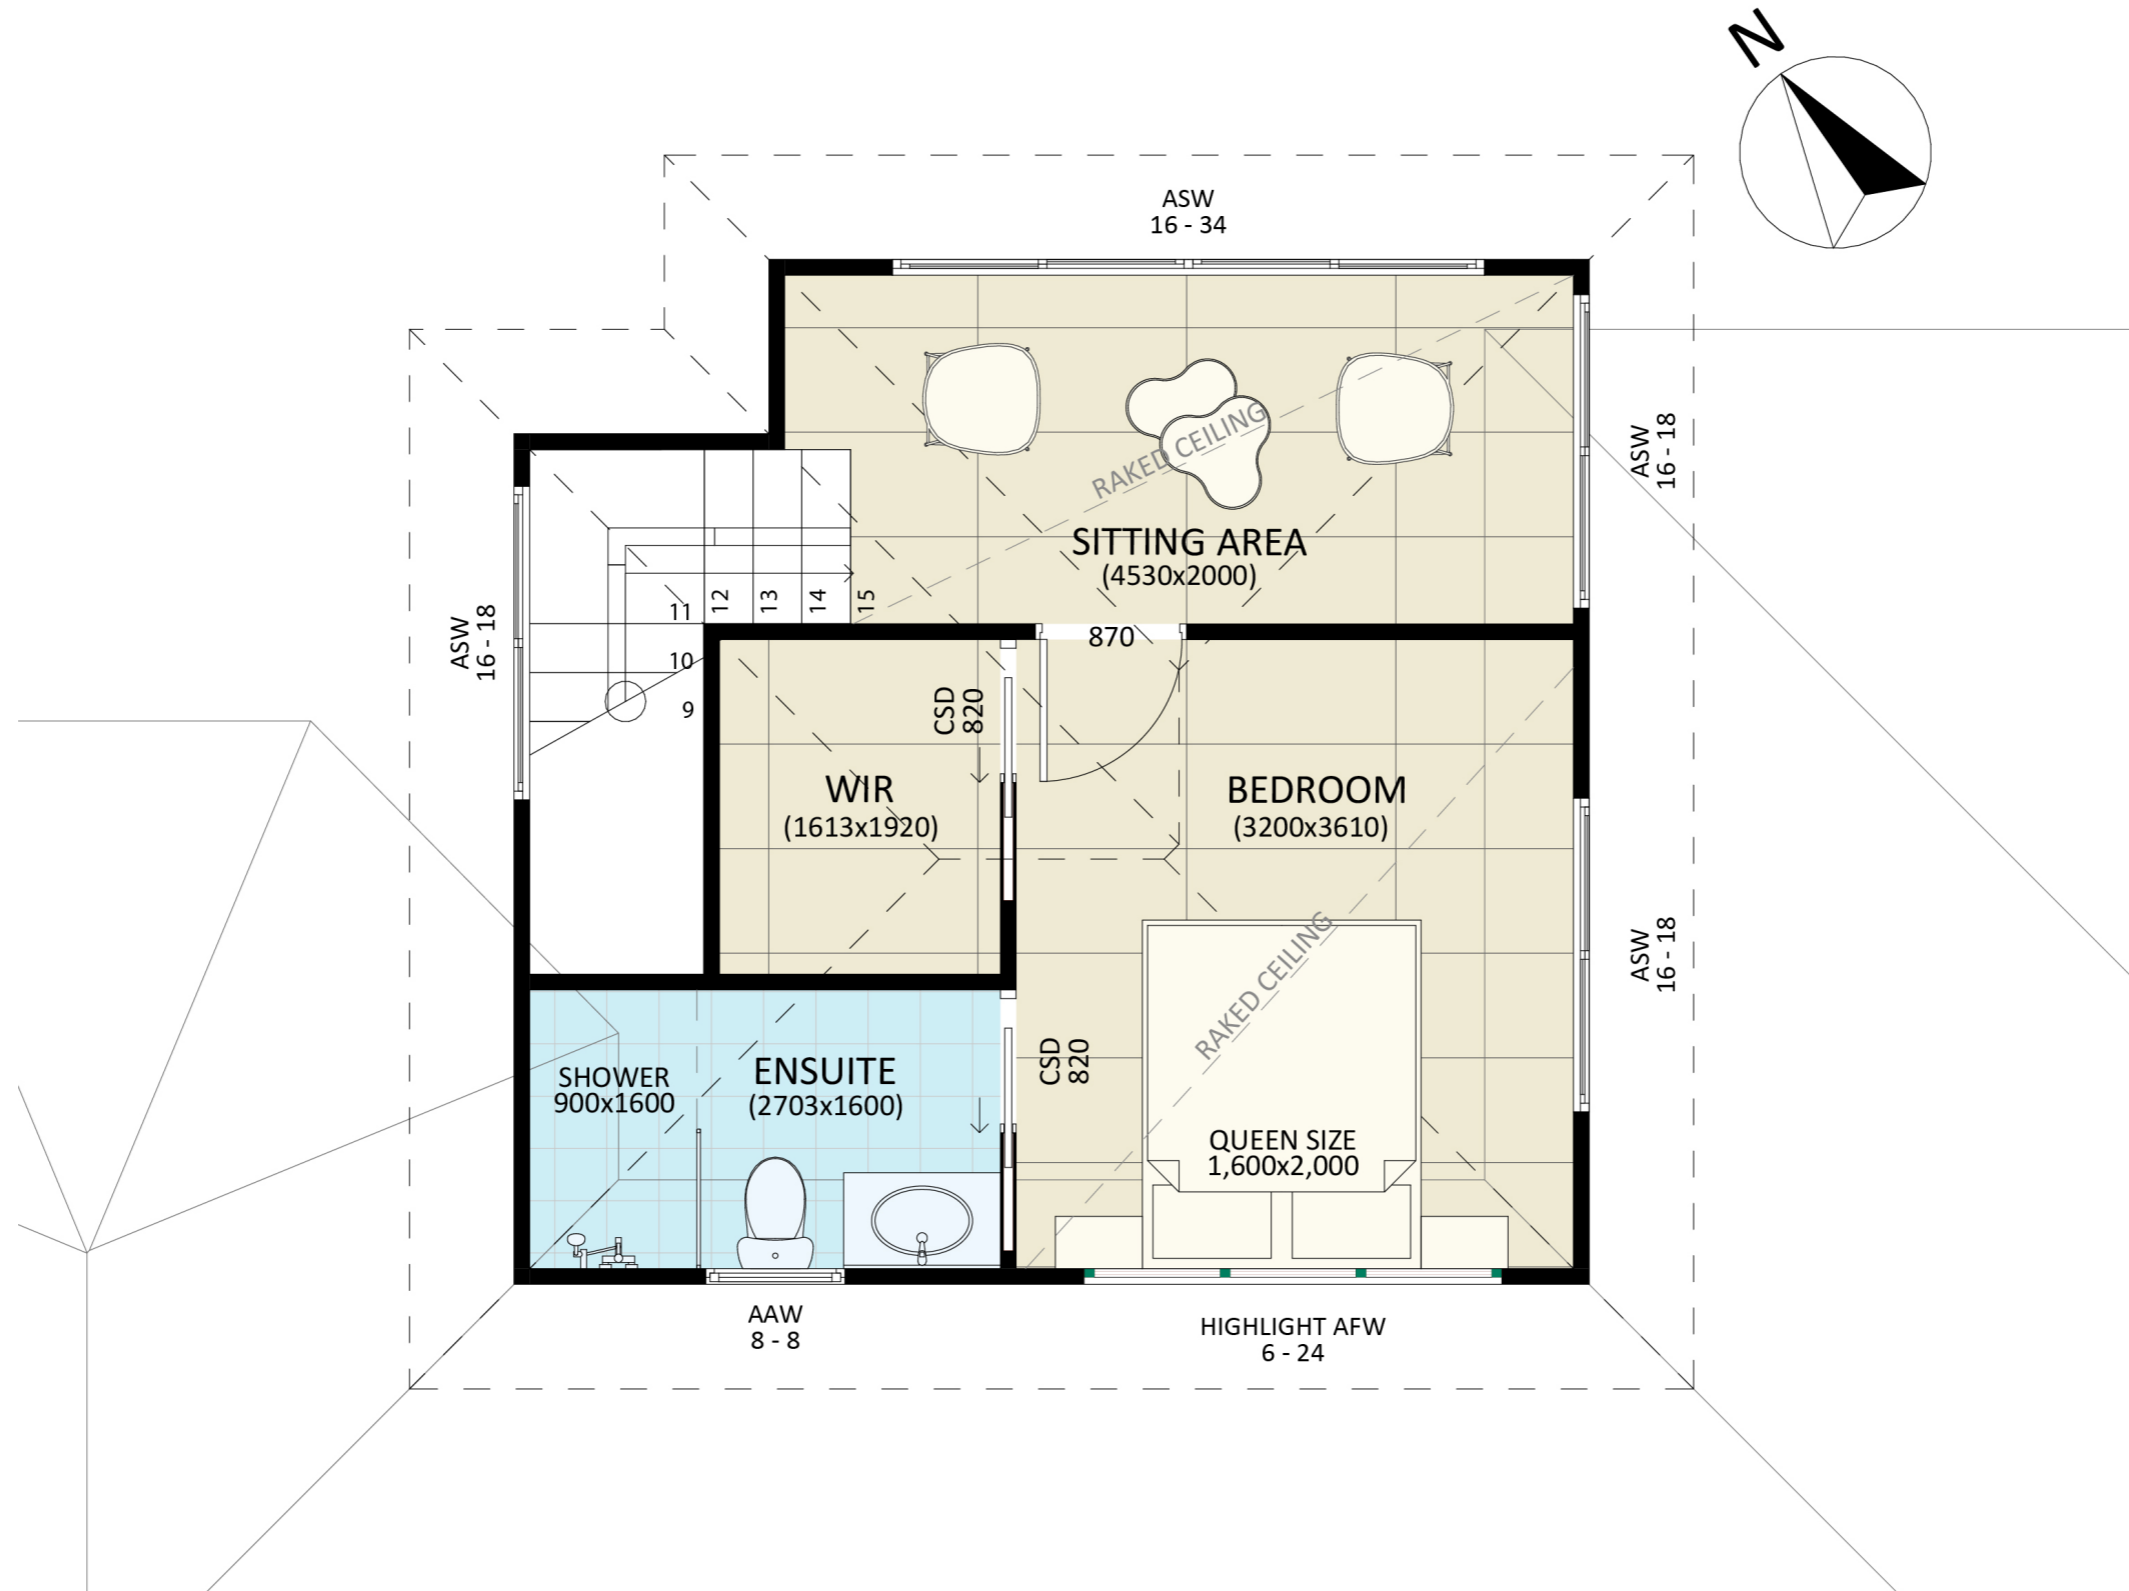

1080

ACT Building Lic: 2012767

**FIXED
PRICE
EXTENSIONS**

Gutters
Colour: Monument

Roof Tile
Colour: Peak

Door and Window Frames
Colour: Monument

James Hardie Tex
Colour: White

An elevation is the height of the structure from ground level to the height of the roof.

SOUTH EAST ELEVATION

NORTH EAST ELEVATION

An elevation is the height of the structure from ground level to the height of the roof.

NORTH WEST ELEVATION

SOUTH WEST ELEVATION

**FIXED
PRICE
EXTENSIONS**

fixedpriceextensions.com.au
canberragrannyflatbuilders.com.au