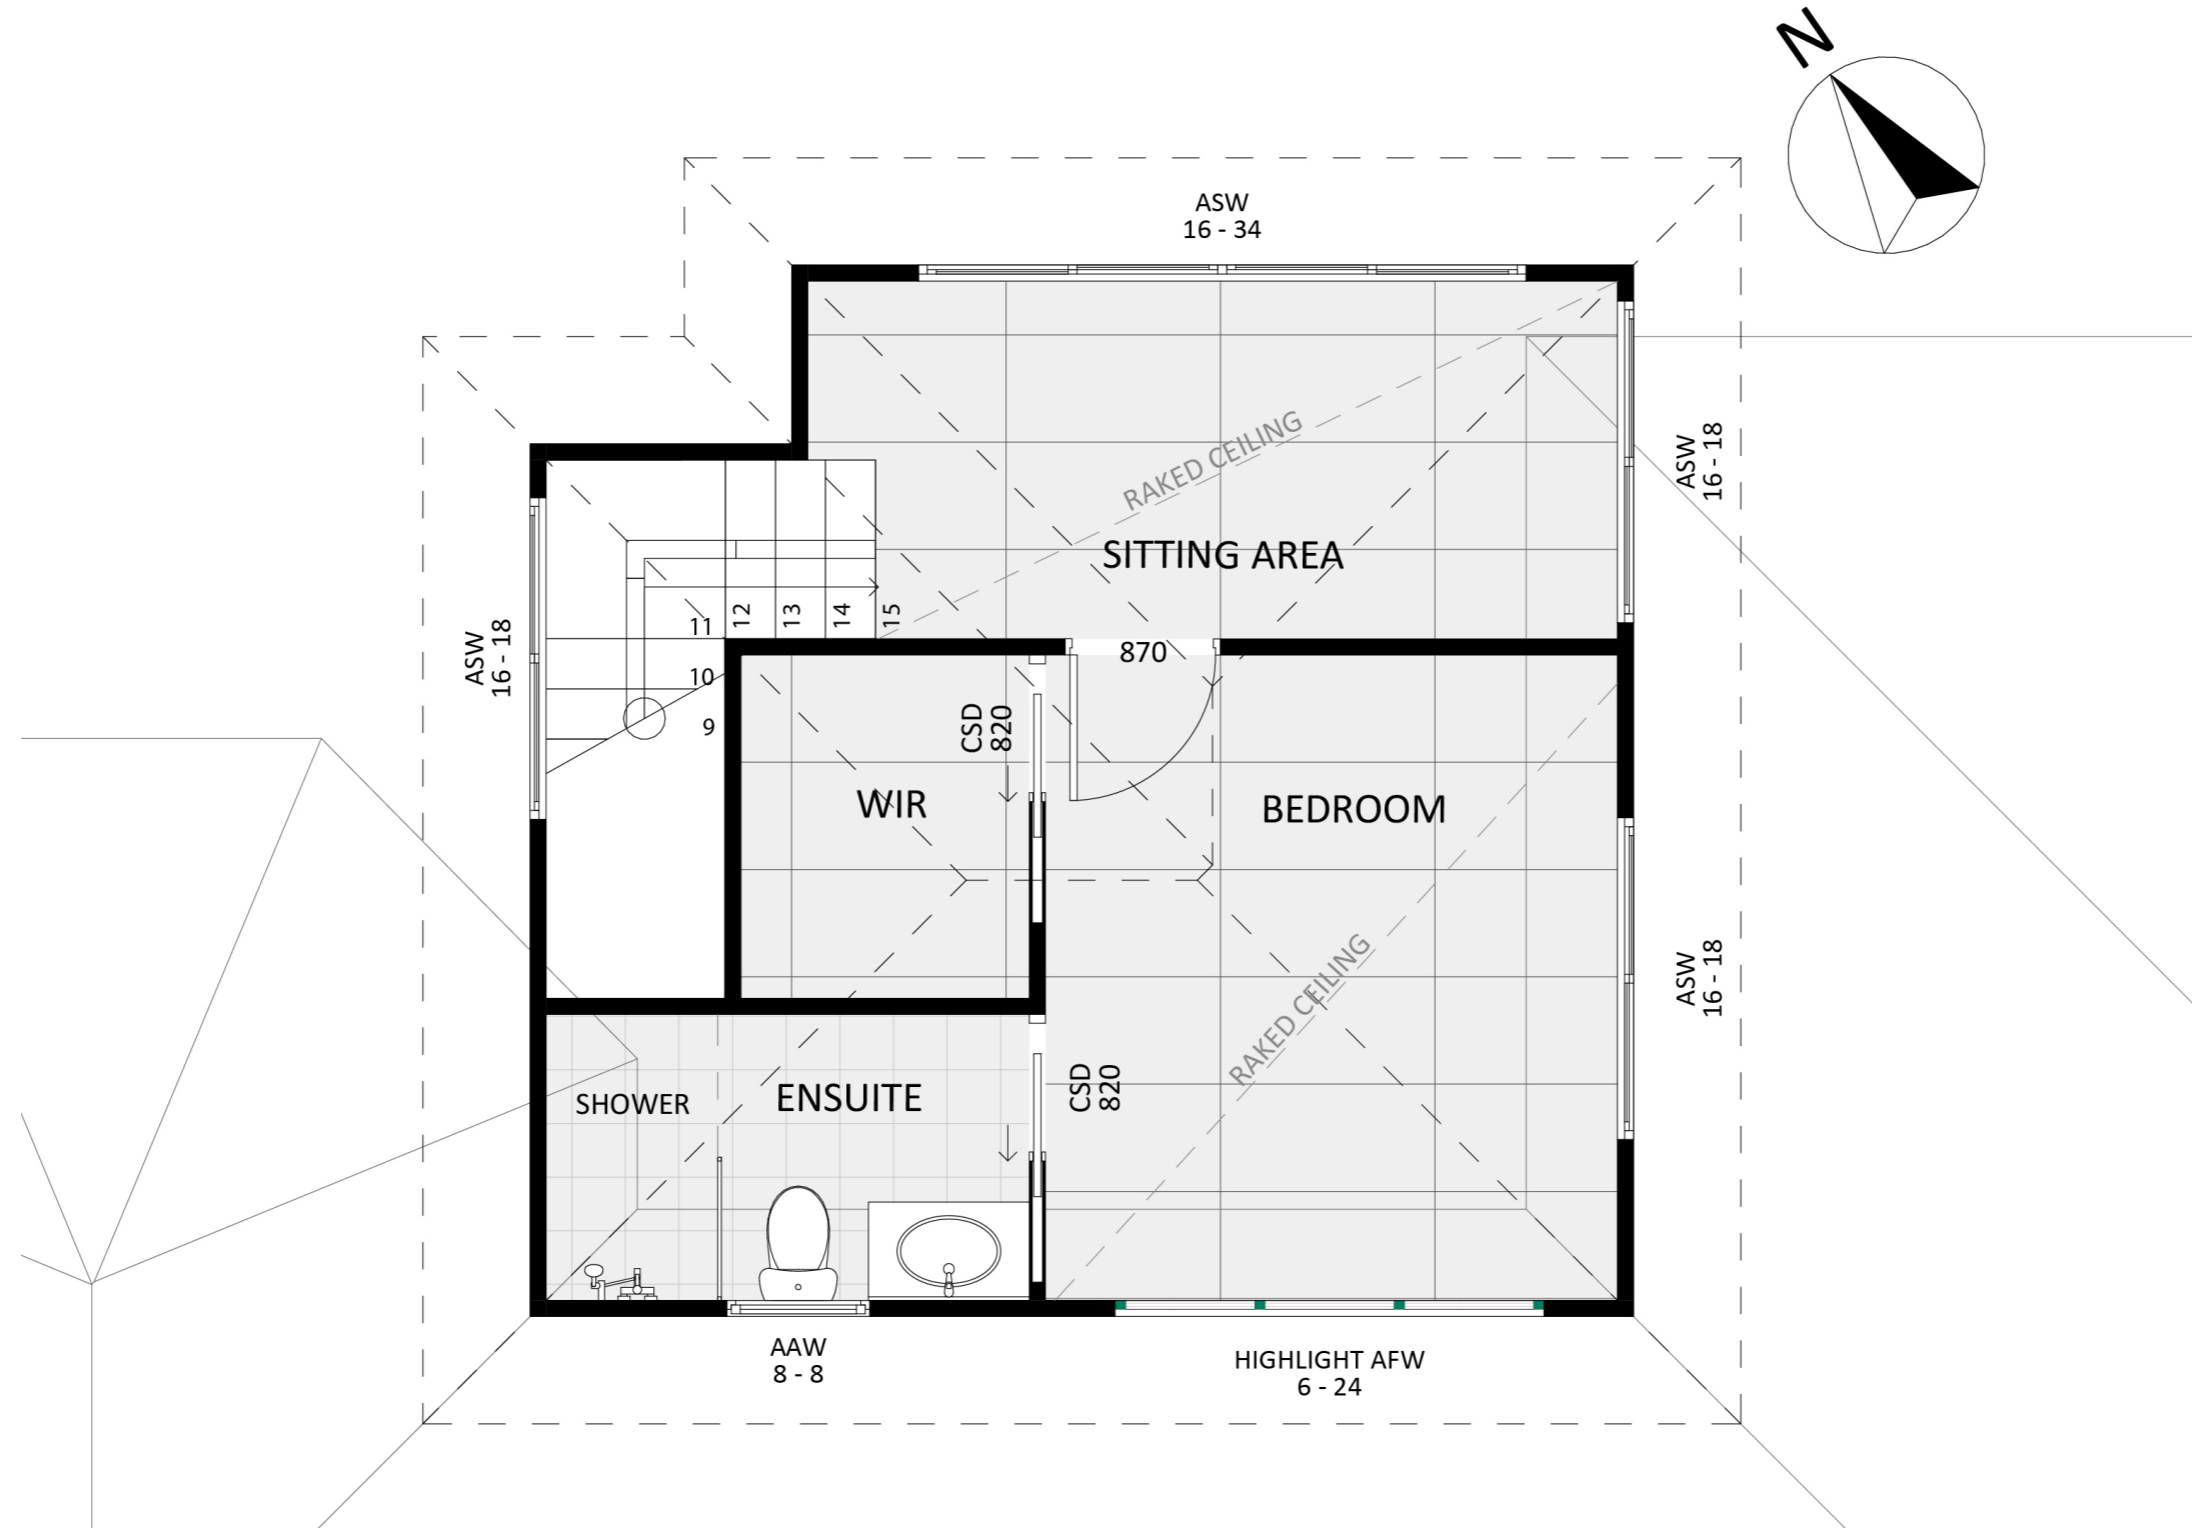

1080

ACT Building Lic: 2012767

**FIXED
PRICE
EXTENSIONS**

Gutters
Colour: Monument

Roof Tile
Colour: Peak

Door and Window Frames
Colour: Monument

James Hardie Tex
Colour: White

An elevation is the height of the structure from ground level to the height of the roof.

SOUTH EAST ELEVATION

NORTH EAST ELEVATION

An elevation is the height of the structure from ground level to the height of the roof.

NORTH WEST ELEVATION

SOUTH WEST ELEVATION

**FIXED
PRICE
EXTENSIONS**

fixedpriceextensions.com.au
canberragrannyflatbuilders.com.au