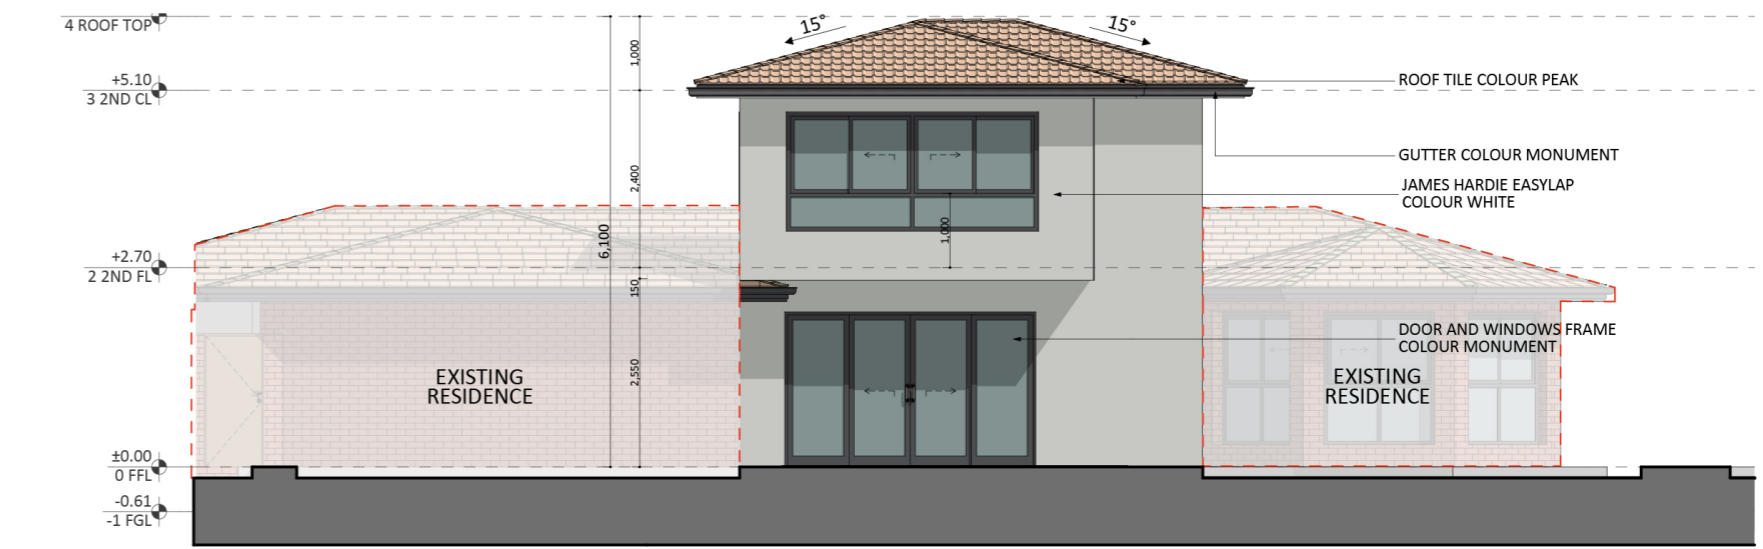

1080

ACT Building Lic: 2012767

**FIXED
PRICE
EXTENSIONS**

Gutters
Colour: Monument

Roof Tile
Colour: Peak

Door and Window Frames
Colour: Monument

James Hardie Tex
Colour: White

An elevation is the height of the structure from ground level to the height of the roof.

SOUTH EAST ELEVATION

NORTH EAST ELEVATION

An elevation is the height of the structure from ground level to the height of the roof.

NORTH WEST ELEVATION

SOUTH WEST ELEVATION

**FIXED
PRICE
EXTENSIONS**

fixedpriceextensions.com.au
canberragrannyflatbuilders.com.au