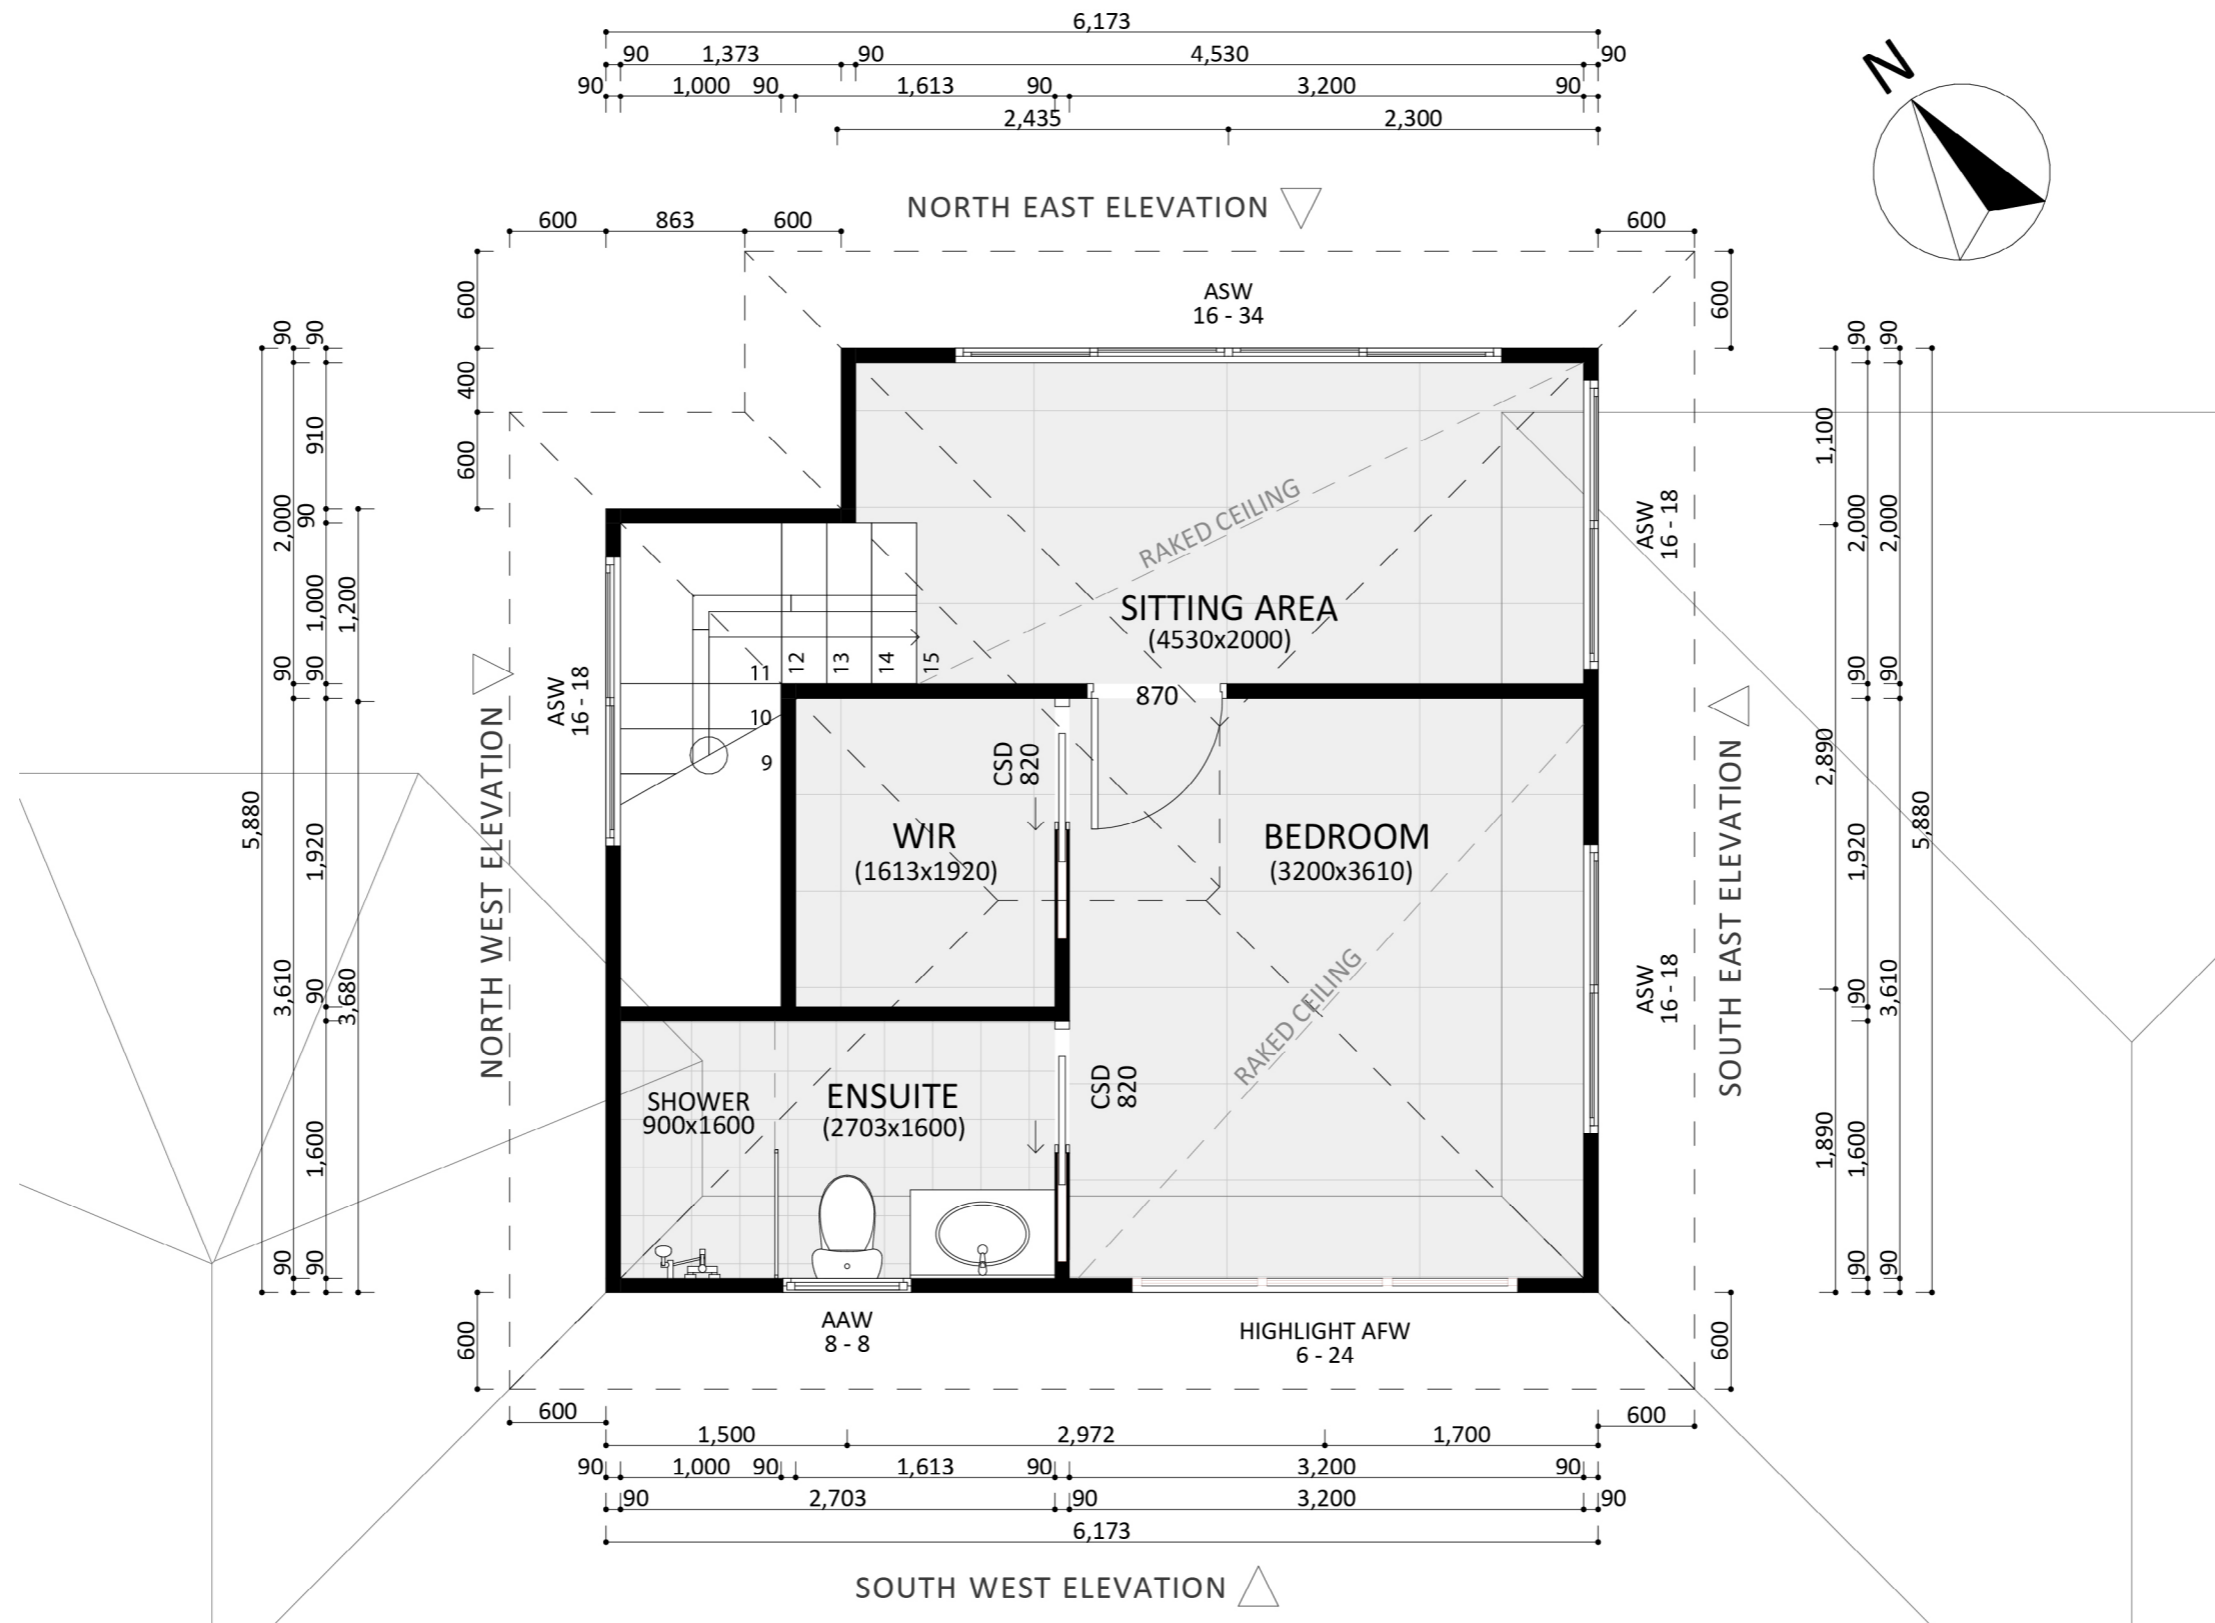

1080

ACT Building Lic: 2012767

**FIXED
PRICE
EXTENSIONS**

Gutters
Colour: Monument

Roof Tile
Colour: Peak

Door and Window Frames
Colour: Monument

James Hardie Tex
Colour: White

An elevation is the height of the structure from ground level to the height of the roof.

SOUTH EAST ELEVATION

NORTH EAST ELEVATION

An elevation is the height of the structure from ground level to the height of the roof.

NORTH WEST ELEVATION

SOUTH WEST ELEVATION

**FIXED
PRICE
EXTENSIONS**

fixedpriceextensions.com.au
canberragrannyflatbuilders.com.au