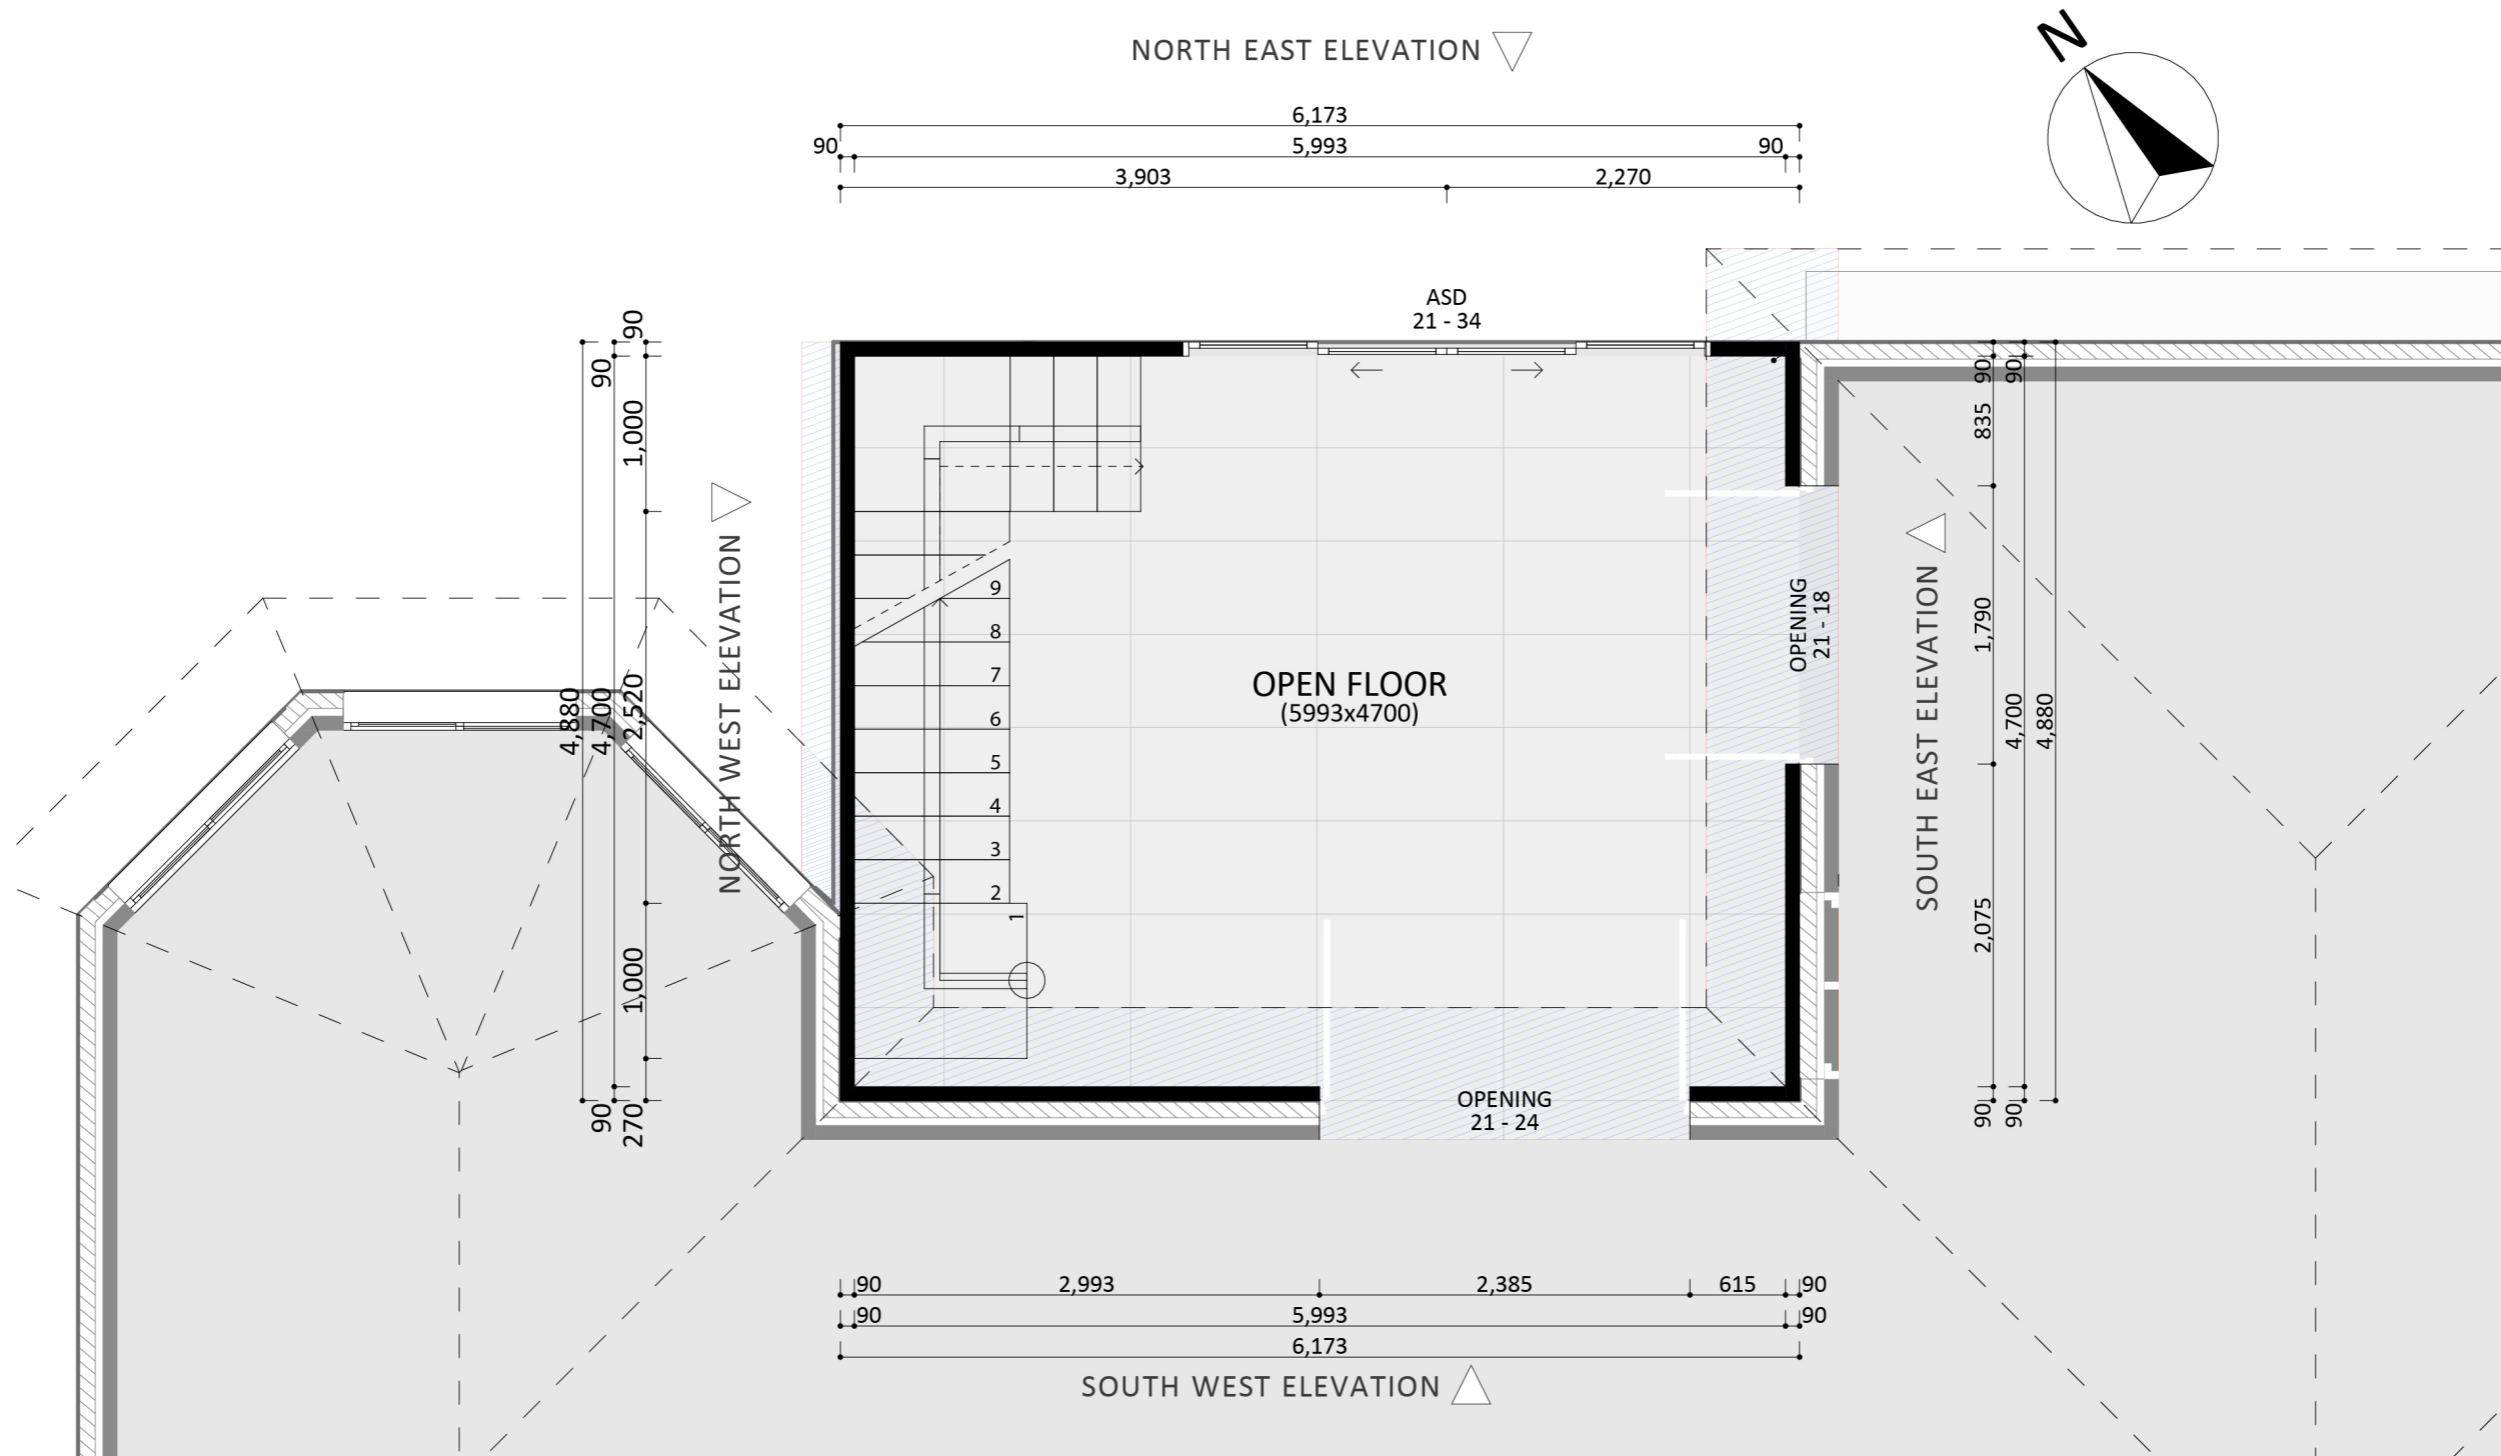

1080

ACT Building Lic: 2012767

**FIXED
PRICE
EXTENSIONS**

Gutters
Colour: Monument

Roof Tile
Colour: Peak

Door and Window Frames
Colour: Monument

James Hardie Tex
Colour: White

An elevation is the height of the structure from ground level to the height of the roof.

SOUTH EAST ELEVATION

NORTH EAST ELEVATION

An elevation is the height of the structure from ground level to the height of the roof.

NORTH WEST ELEVATION

SOUTH WEST ELEVATION

**FIXED
PRICE
EXTENSIONS**

fixedpriceextensions.com.au
canberragrannyflatbuilders.com.au