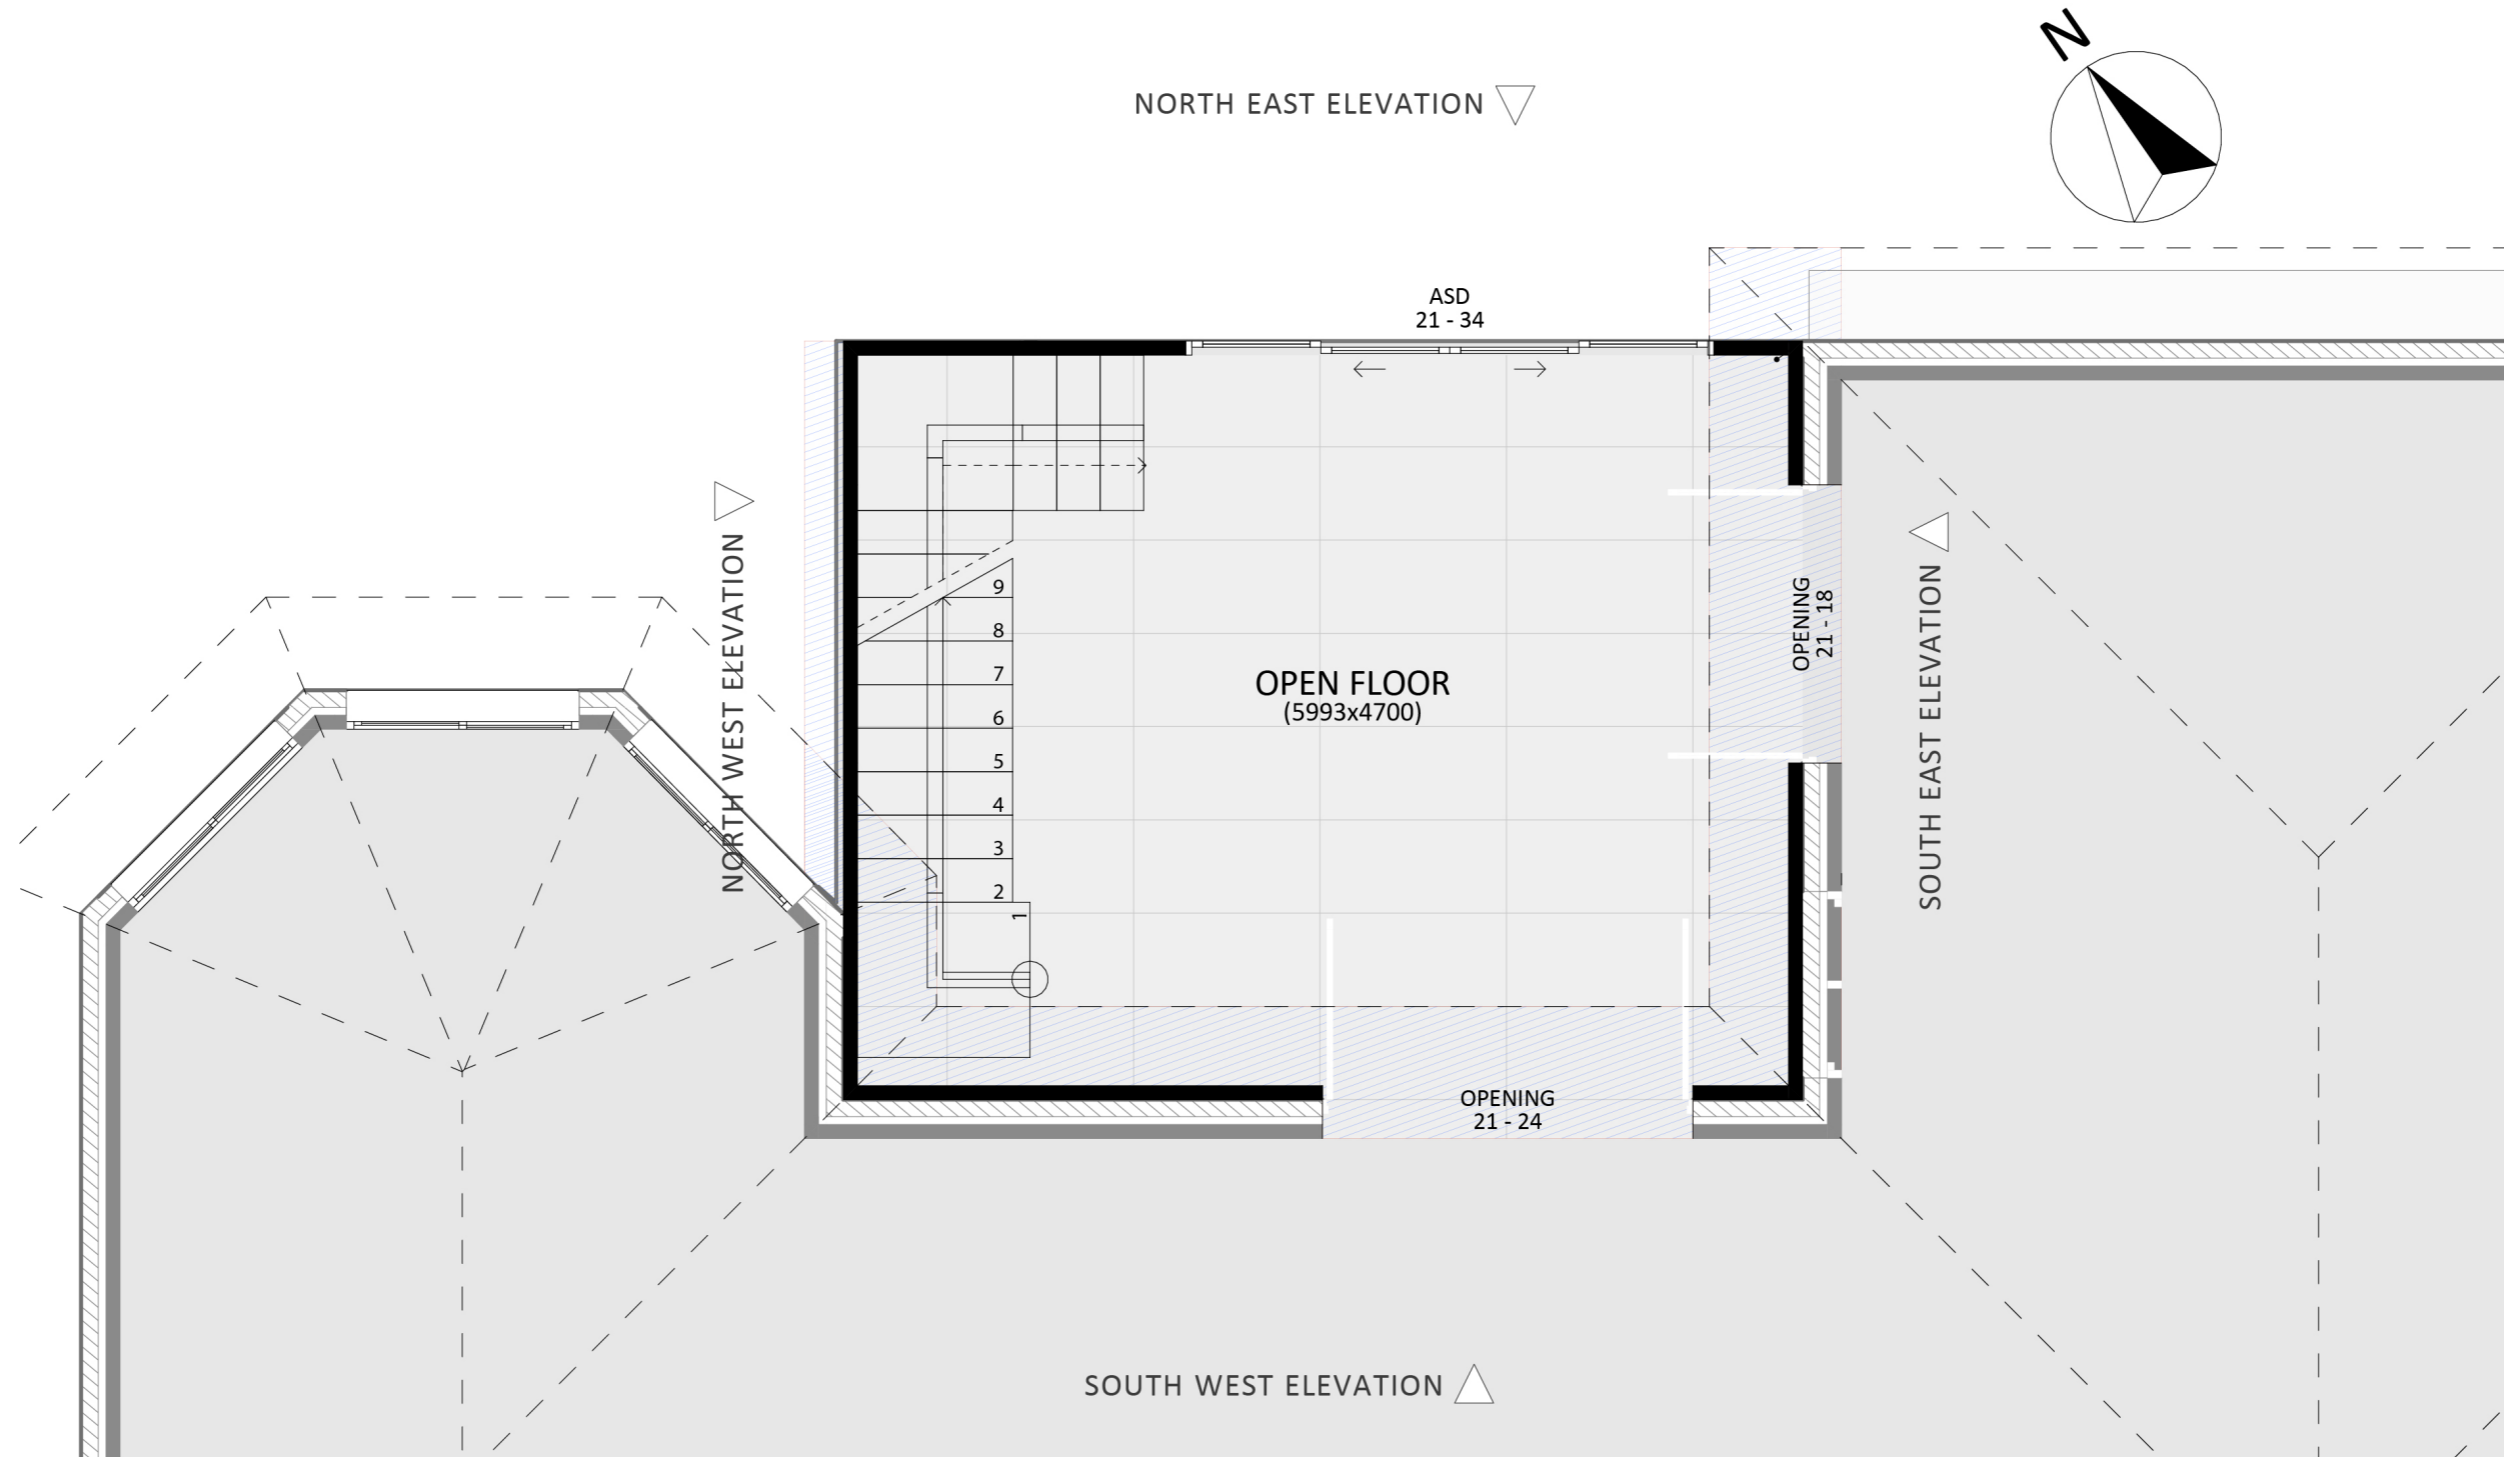

1080

ACT Building Lic: 2012767

**FIXED
PRICE
EXTENSIONS**

Gutters
Colour: Monument

Roof Tile
Colour: Peak

Door and Window Frames
Colour: Monument

James Hardie Tex
Colour: White

An elevation is the height of the structure from ground level to the height of the roof.

SOUTH EAST ELEVATION

NORTH EAST ELEVATION

An elevation is the height of the structure from ground level to the height of the roof.

NORTH WEST ELEVATION

SOUTH WEST ELEVATION

**FIXED
PRICE
EXTENSIONS**

fixedpriceextensions.com.au
canberragrannyflatbuilders.com.au