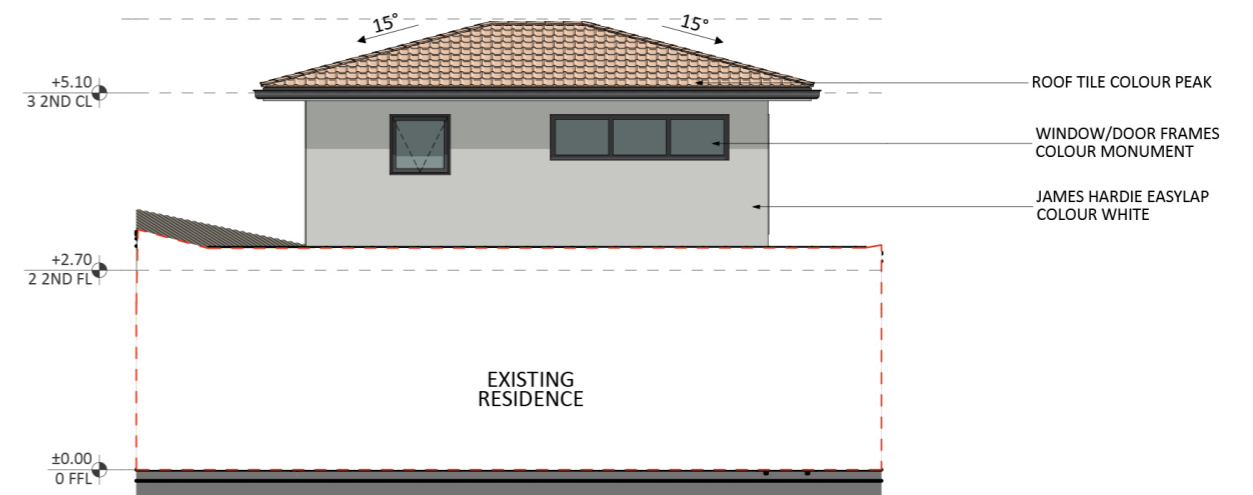

1080

ACT Building Lic: 2012767

**FIXED
PRICE
EXTENSIONS**

Gutters
Colour: Monument

Roof Tile
Colour: Peak

Door and Window Frames
Colour: Monument

James Hardie Tex
Colour: White

An elevation is the height of the structure from ground level to the height of the roof.

SOUTH EAST ELEVATION

NORTH EAST ELEVATION

An elevation is the height of the structure from ground level to the height of the roof.

NORTH WEST ELEVATION

SOUTH WEST ELEVATION

**FIXED
PRICE
EXTENSIONS**

fixedpriceextensions.com.au
canberragrannyflatbuilders.com.au