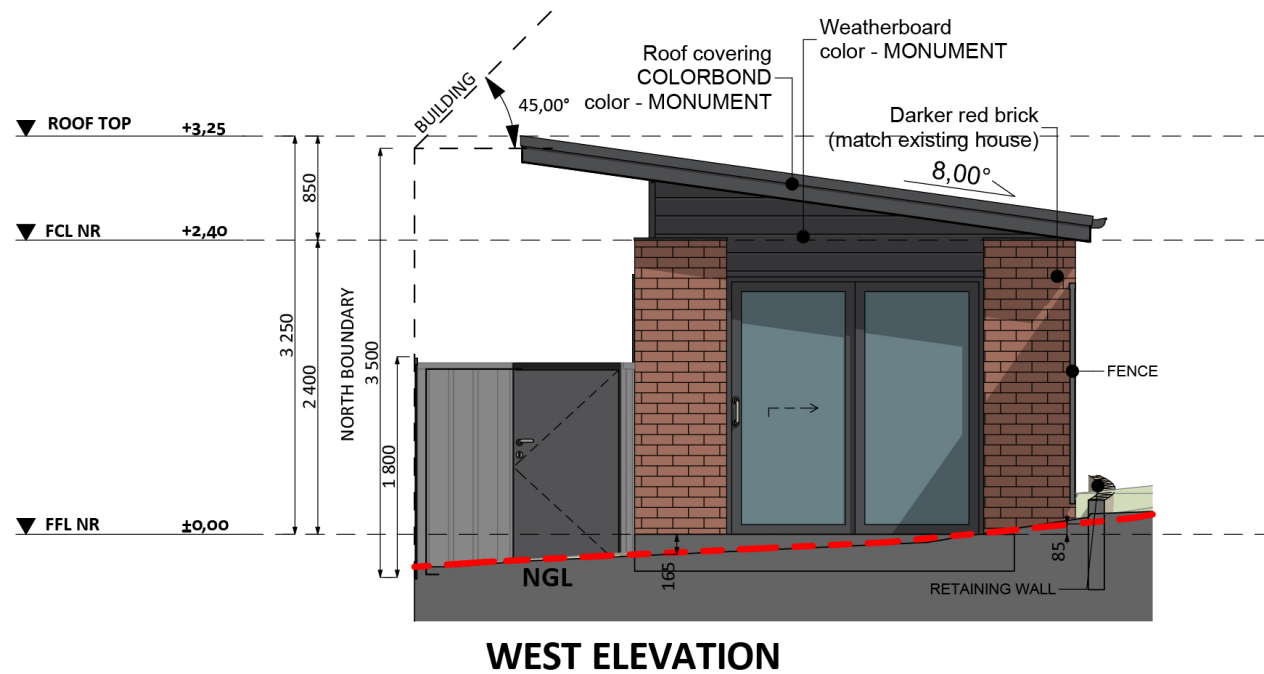

101

ACT Building Lic: 1012767

CANBERRA
GRANNY FLAT
BUILDERS

Windows and Door Frames
Colour: Monument

Colorbond Roof Covering
Colour: Monument

Weatherboard Horizontal Cladding
Colour: Monument

Darker Red Brick
Colour: Match Existing

An elevation is the height of the structure from ground level to the height of the roof.

NORTH ELEVATION

EAST ELEVATION

An elevation is the height of the structure from ground level to the height of the roof.