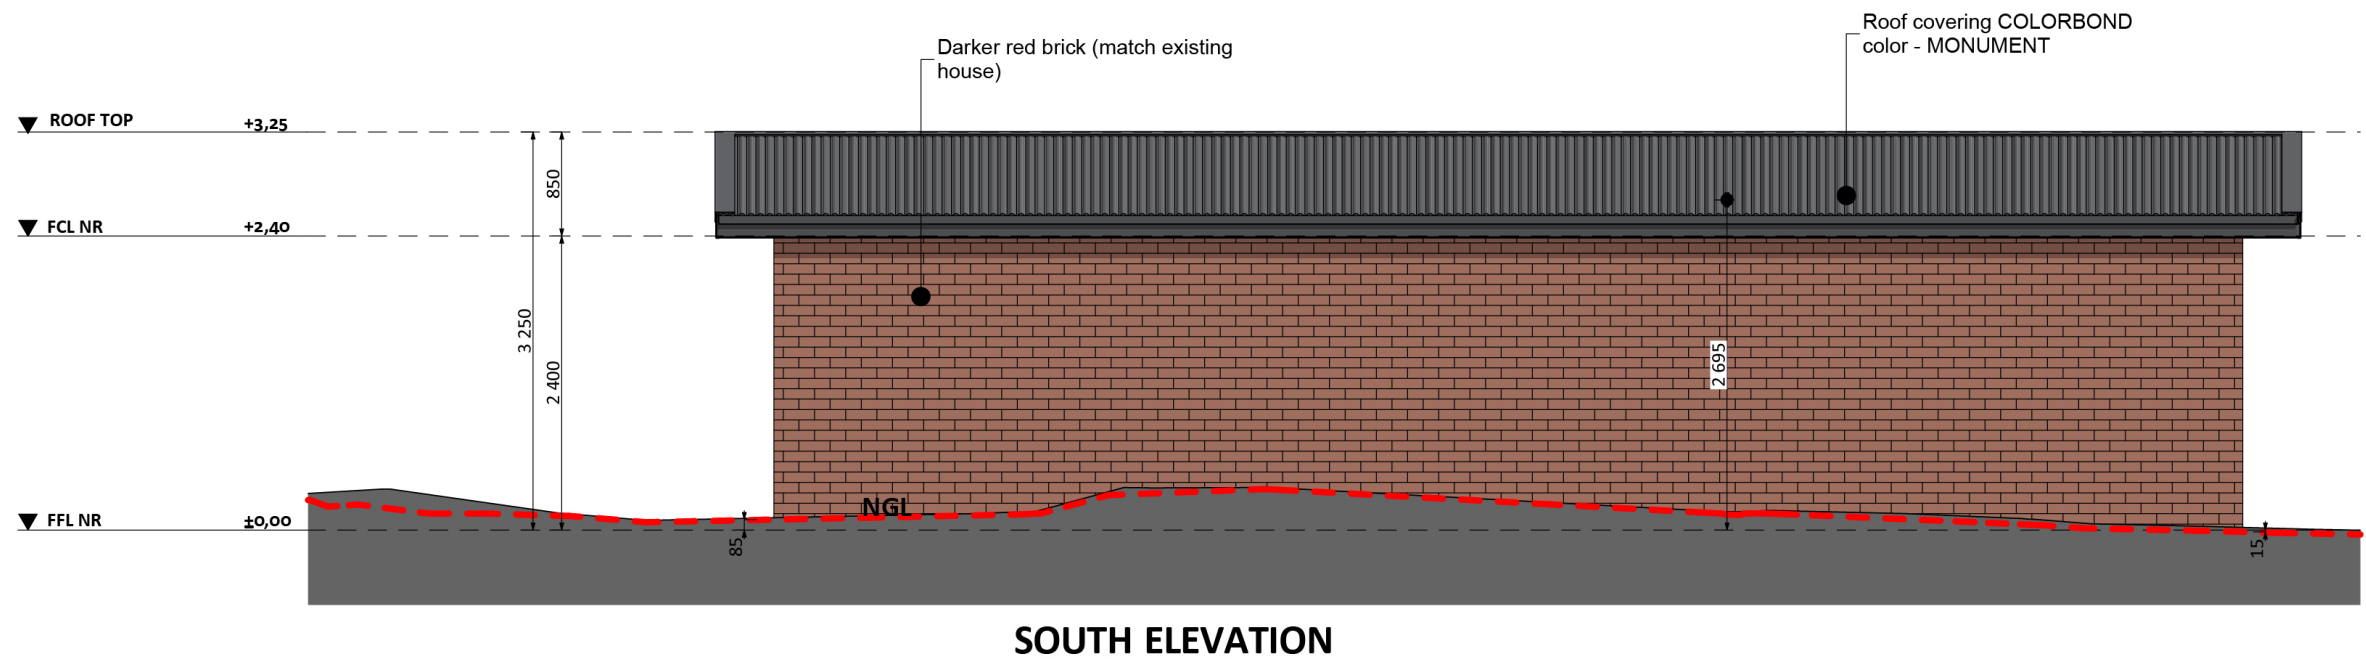

101

ACT Building Lic: 1012767

CANBERRA
GRANNY FLAT
BUILDERS

Windows and Door Frames
Colour: Monument

Colorbond Roof Covering
Colour: Monument

Weatherboard Horizontal Cladding
Colour: Monument

Darker Red Brick
Colour: Match Existing

An elevation is the height of the structure from ground level to the height of the roof.

NORTH ELEVATION

EAST ELEVATION

An elevation is the height of the structure from ground level to the height of the roof.