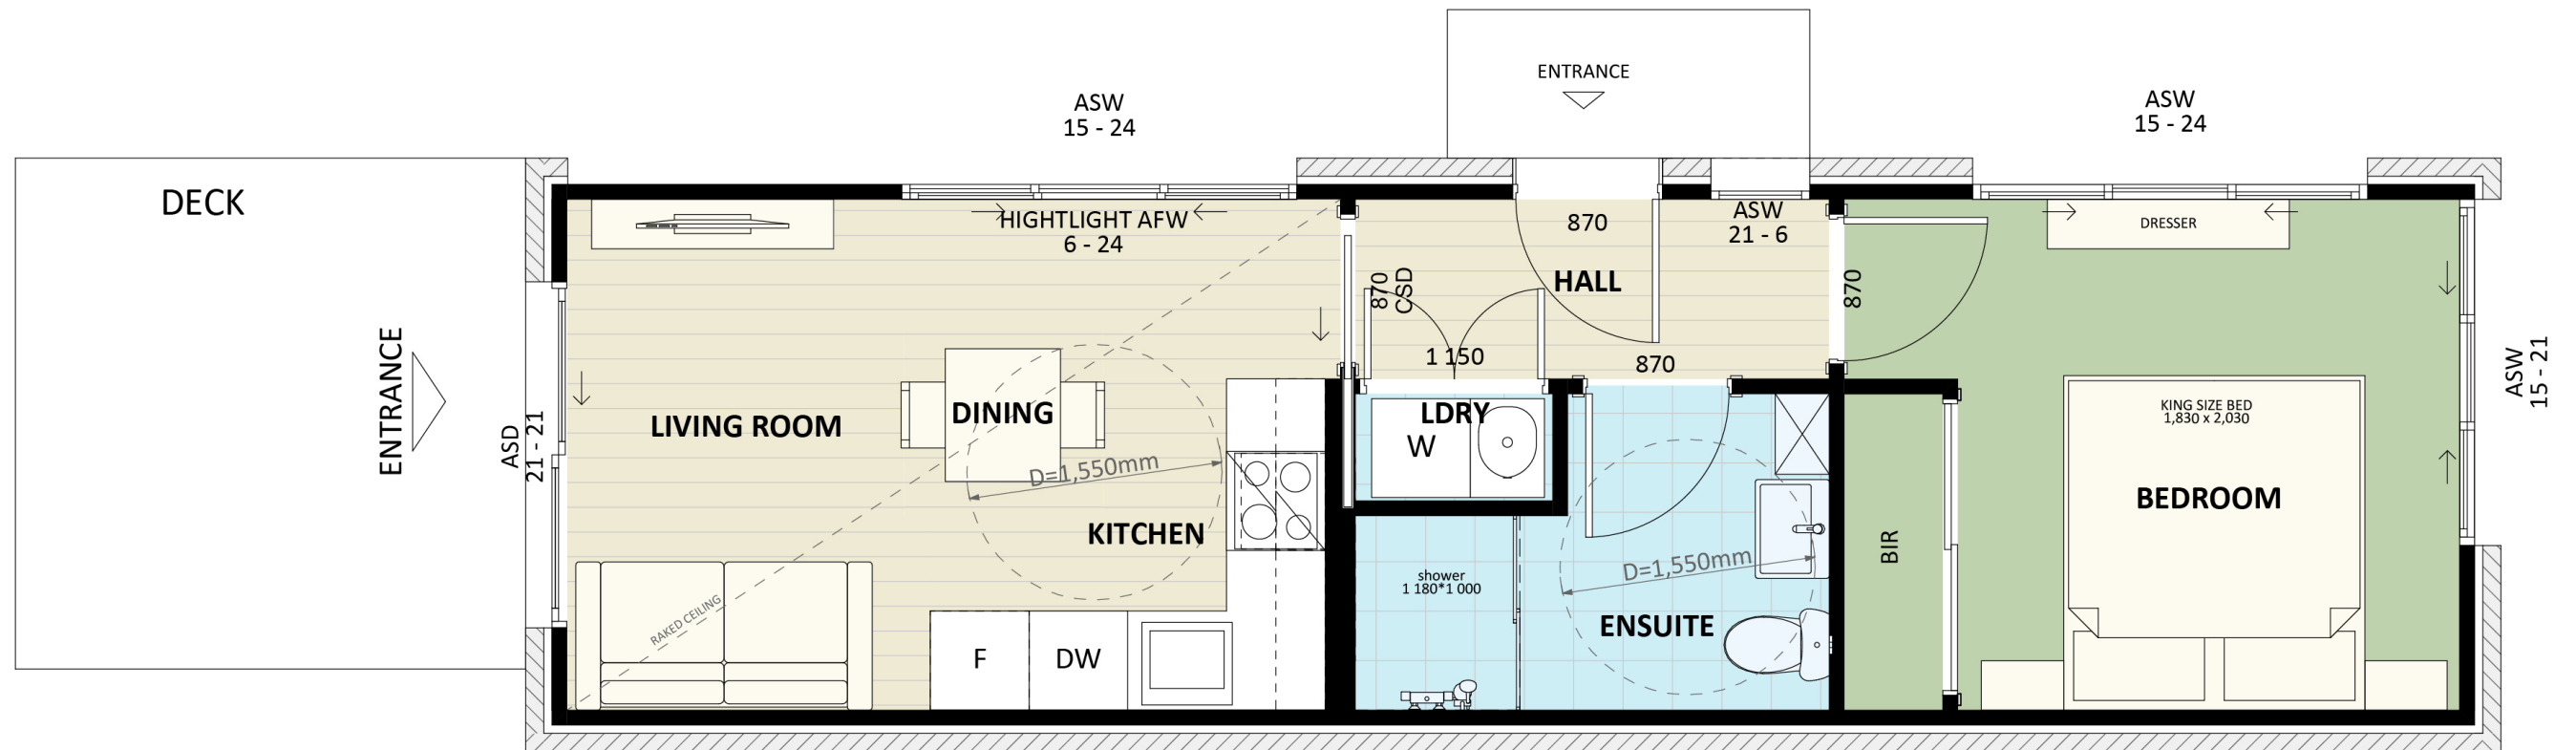

101

ACT Building Lic: 1012767

CANBERRA
GRANNY FLAT
BUILDERS

Windows and Door Frames
Colour: Monument

Colorbond Roof Covering
Colour: Monument

Weatherboard Horizontal Cladding
Colour: Monument

Darker Red Brick
Colour: Match Existing

An elevation is the height of the structure from ground level to the height of the roof.

NORTH ELEVATION

EAST ELEVATION

An elevation is the height of the structure from ground level to the height of the roof.