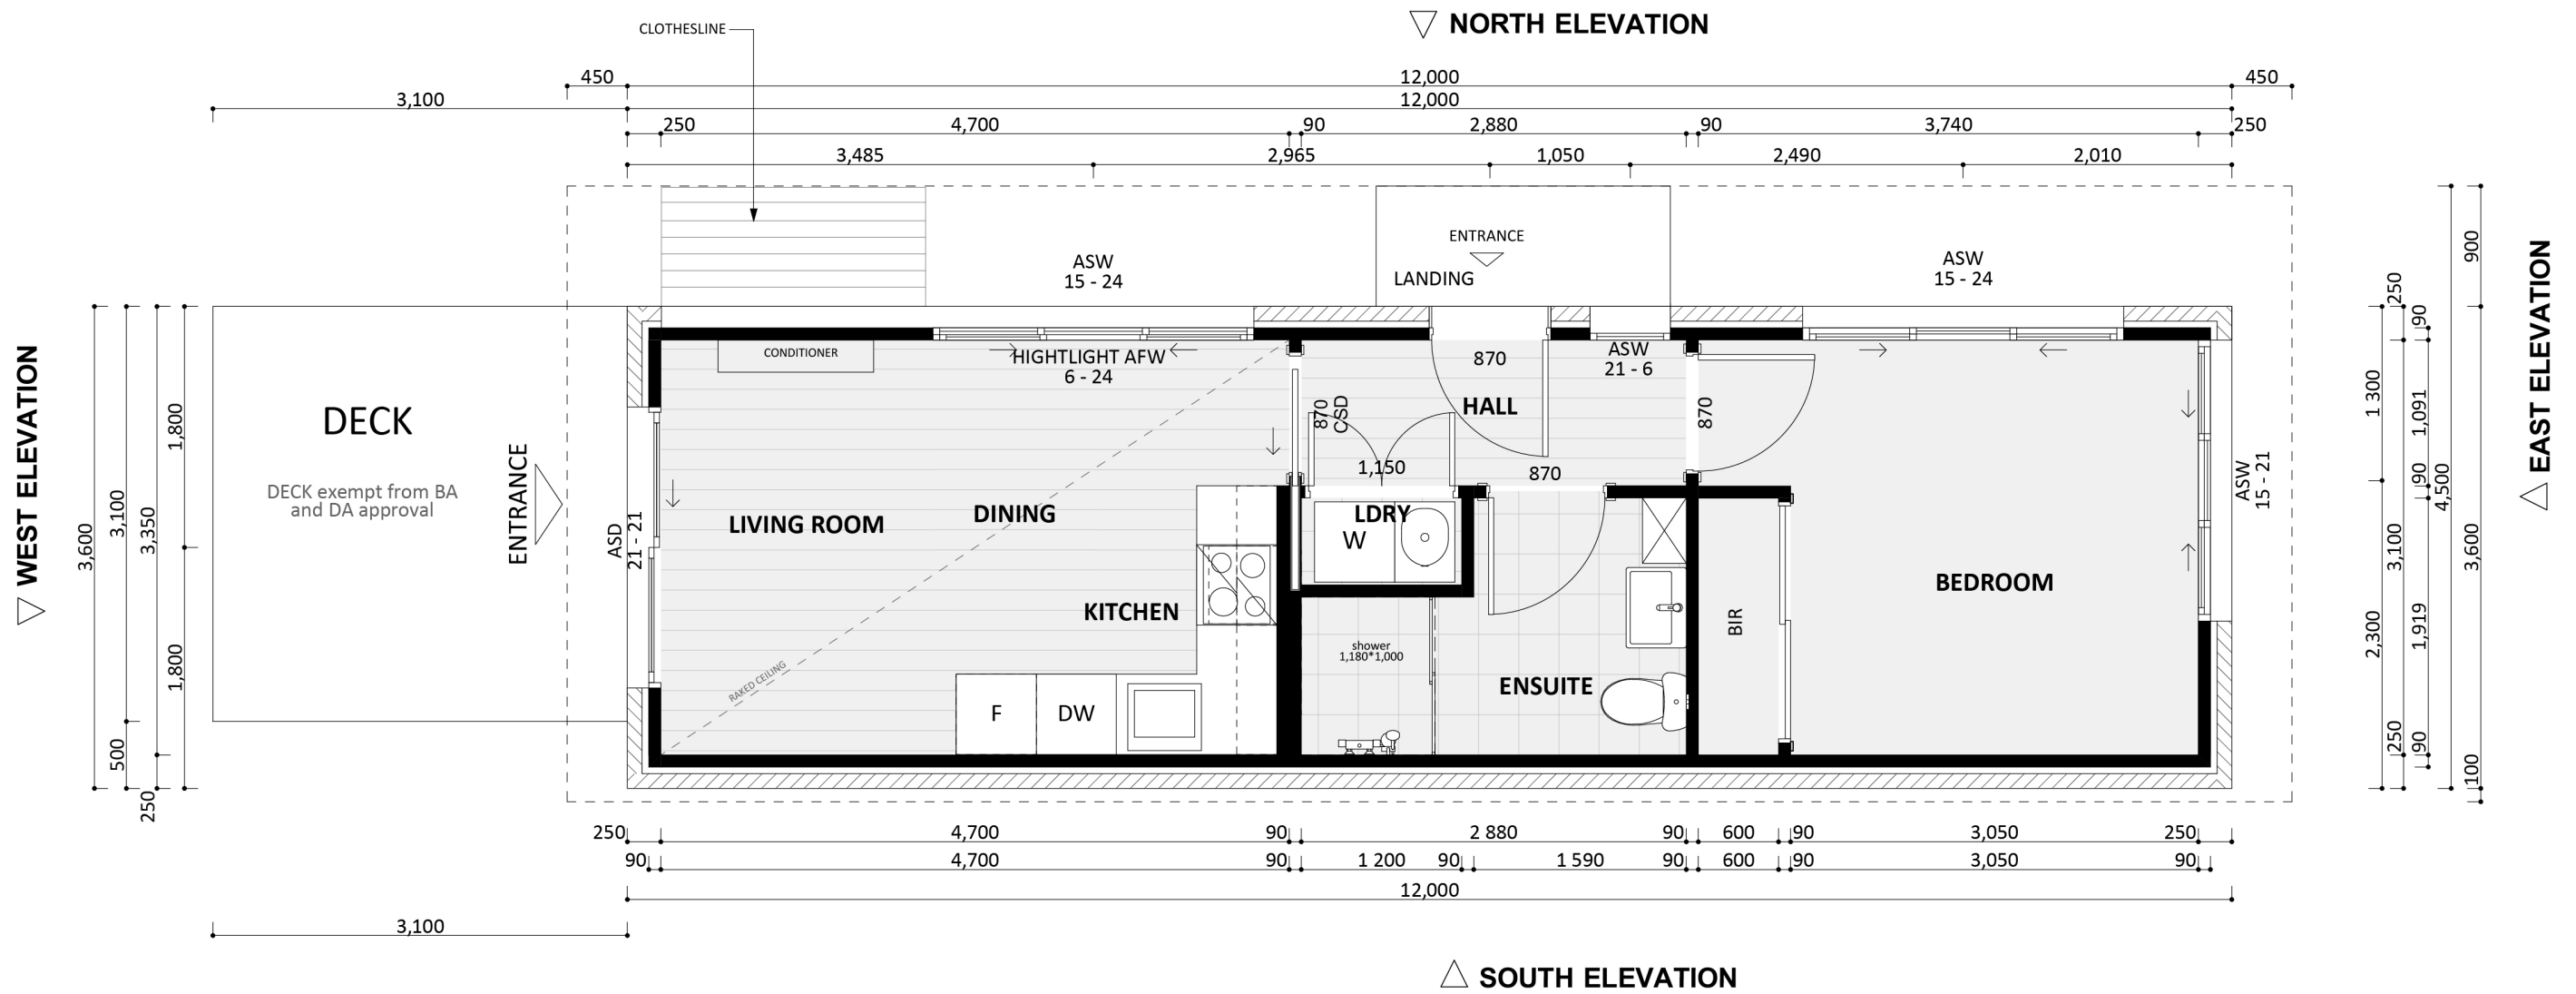

101

ACT Building Lic: 1012767

CANBERRA
GRANNY FLAT
BUILDERS

Windows and Door Frames
Colour: Monument

Colorbond Roof Covering
Colour: Monument

Weatherboard Horizontal Cladding
Colour: Monument

Darker Red Brick
Colour: Match Existing

An elevation is the height of the structure from ground level to the height of the roof.

NORTH ELEVATION

EAST ELEVATION

An elevation is the height of the structure from ground level to the height of the roof.