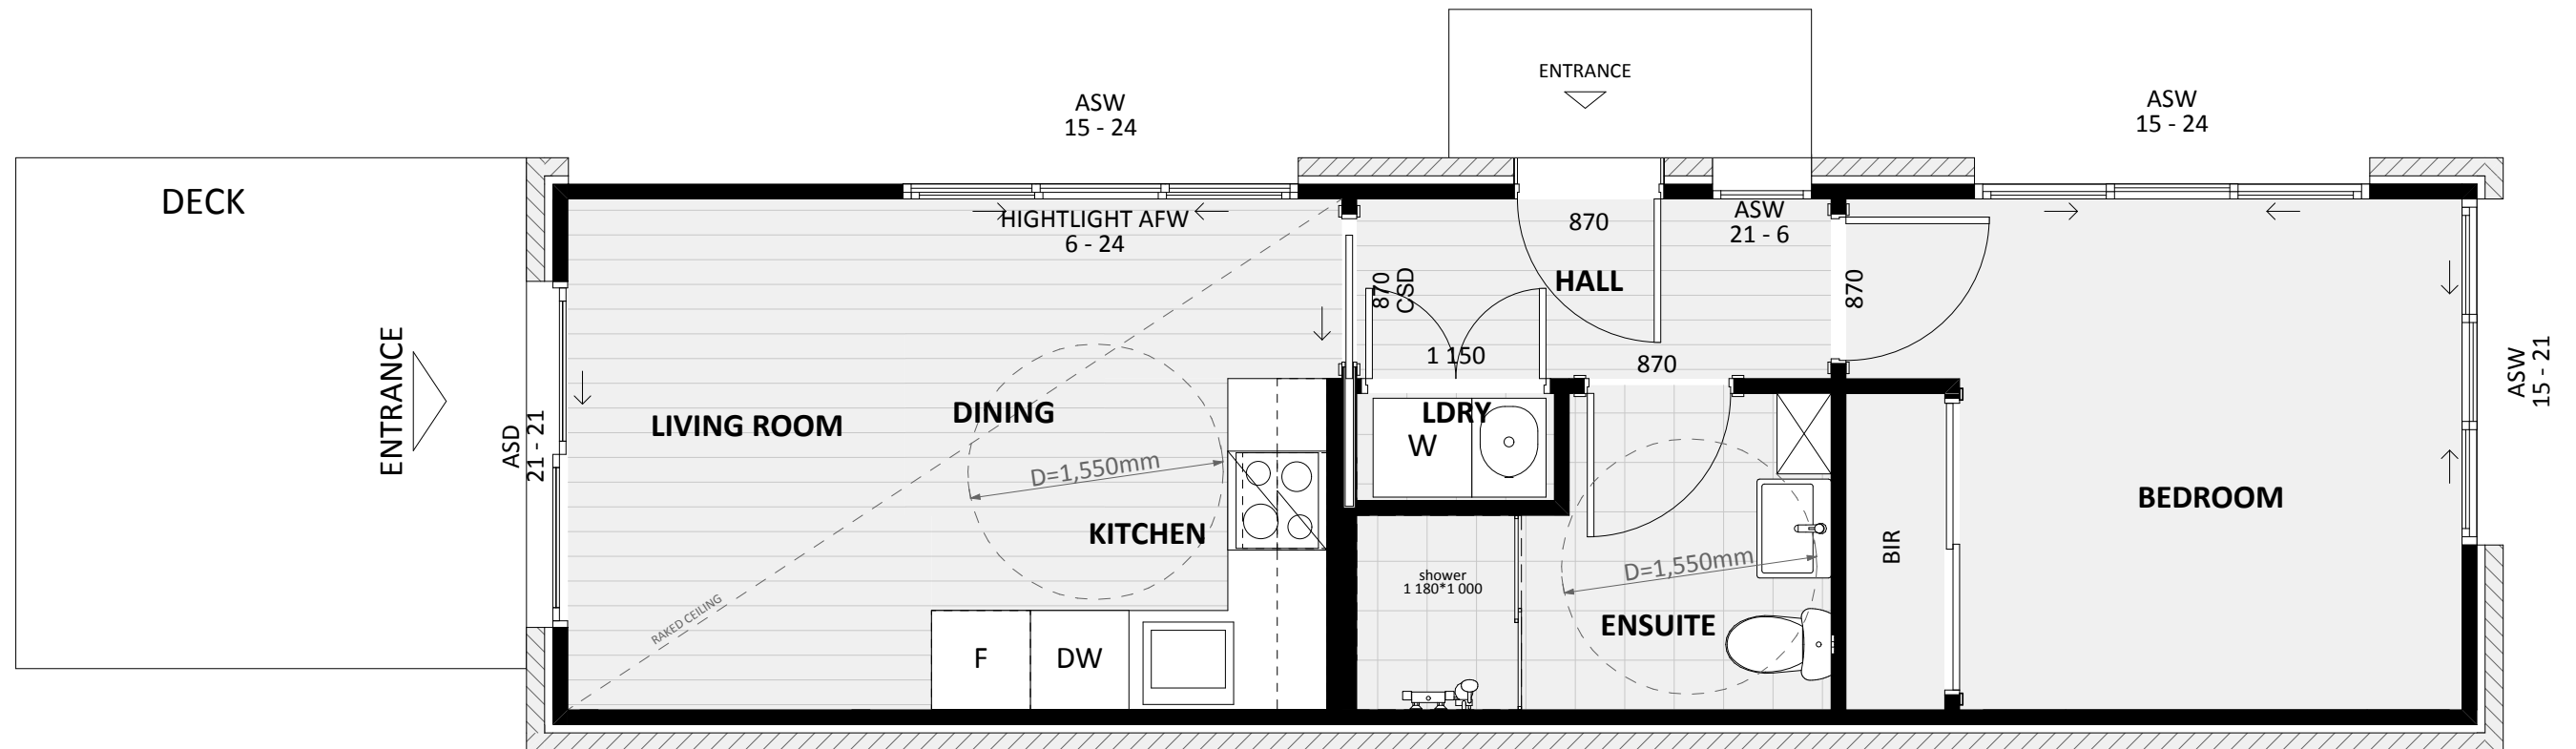

101

ACT Building Lic: 1012767

CANBERRA
GRANNY FLAT
BUILDERS

Windows and Door Frames
Colour: Monument

Colorbond Roof Covering
Colour: Monument

Weatherboard Horizontal Cladding
Colour: Monument

Darker Red Brick
Colour: Match Existing

An elevation is the height of the structure from ground level to the height of the roof.

NORTH ELEVATION

EAST ELEVATION

An elevation is the height of the structure from ground level to the height of the roof.