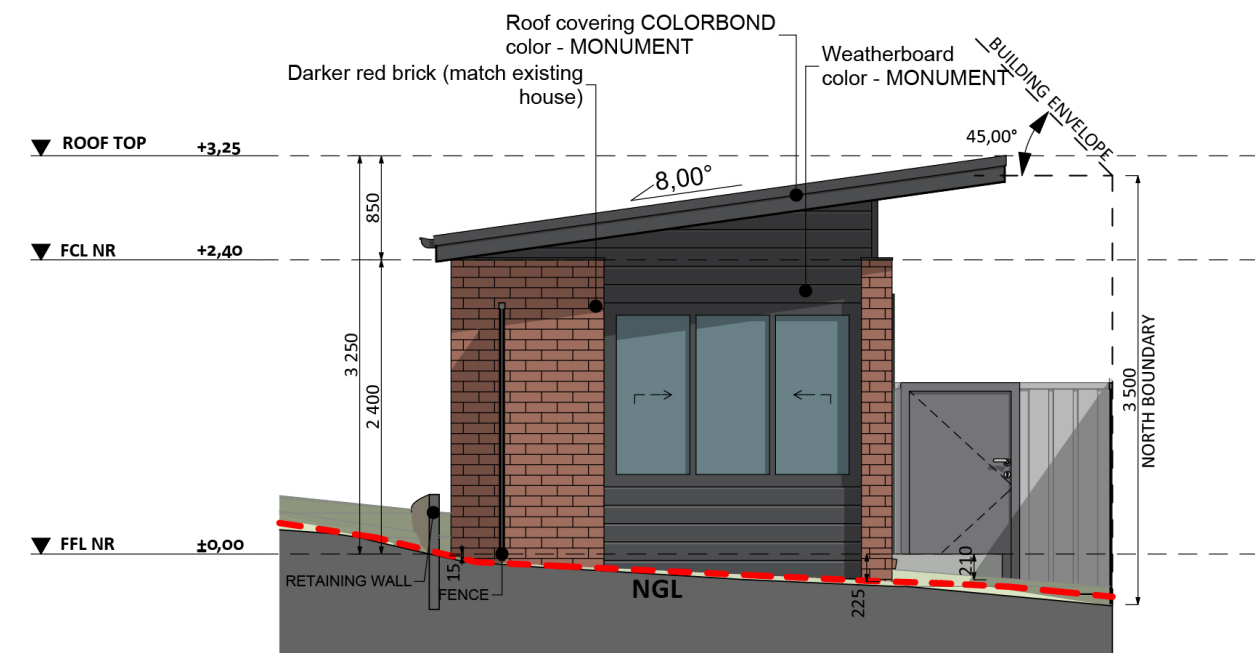

101

ACT Building Lic: 1012767

CANBERRA
GRANNY FLAT
BUILDERS

Windows and Door Frames
Colour: Monument

Colorbond Roof Covering
Colour: Monument

Weatherboard Horizontal Cladding
Colour: Monument

Darker Red Brick
Colour: Match Existing

An elevation is the height of the structure from ground level to the height of the roof.

NORTH ELEVATION

EAST ELEVATION

An elevation is the height of the structure from ground level to the height of the roof.