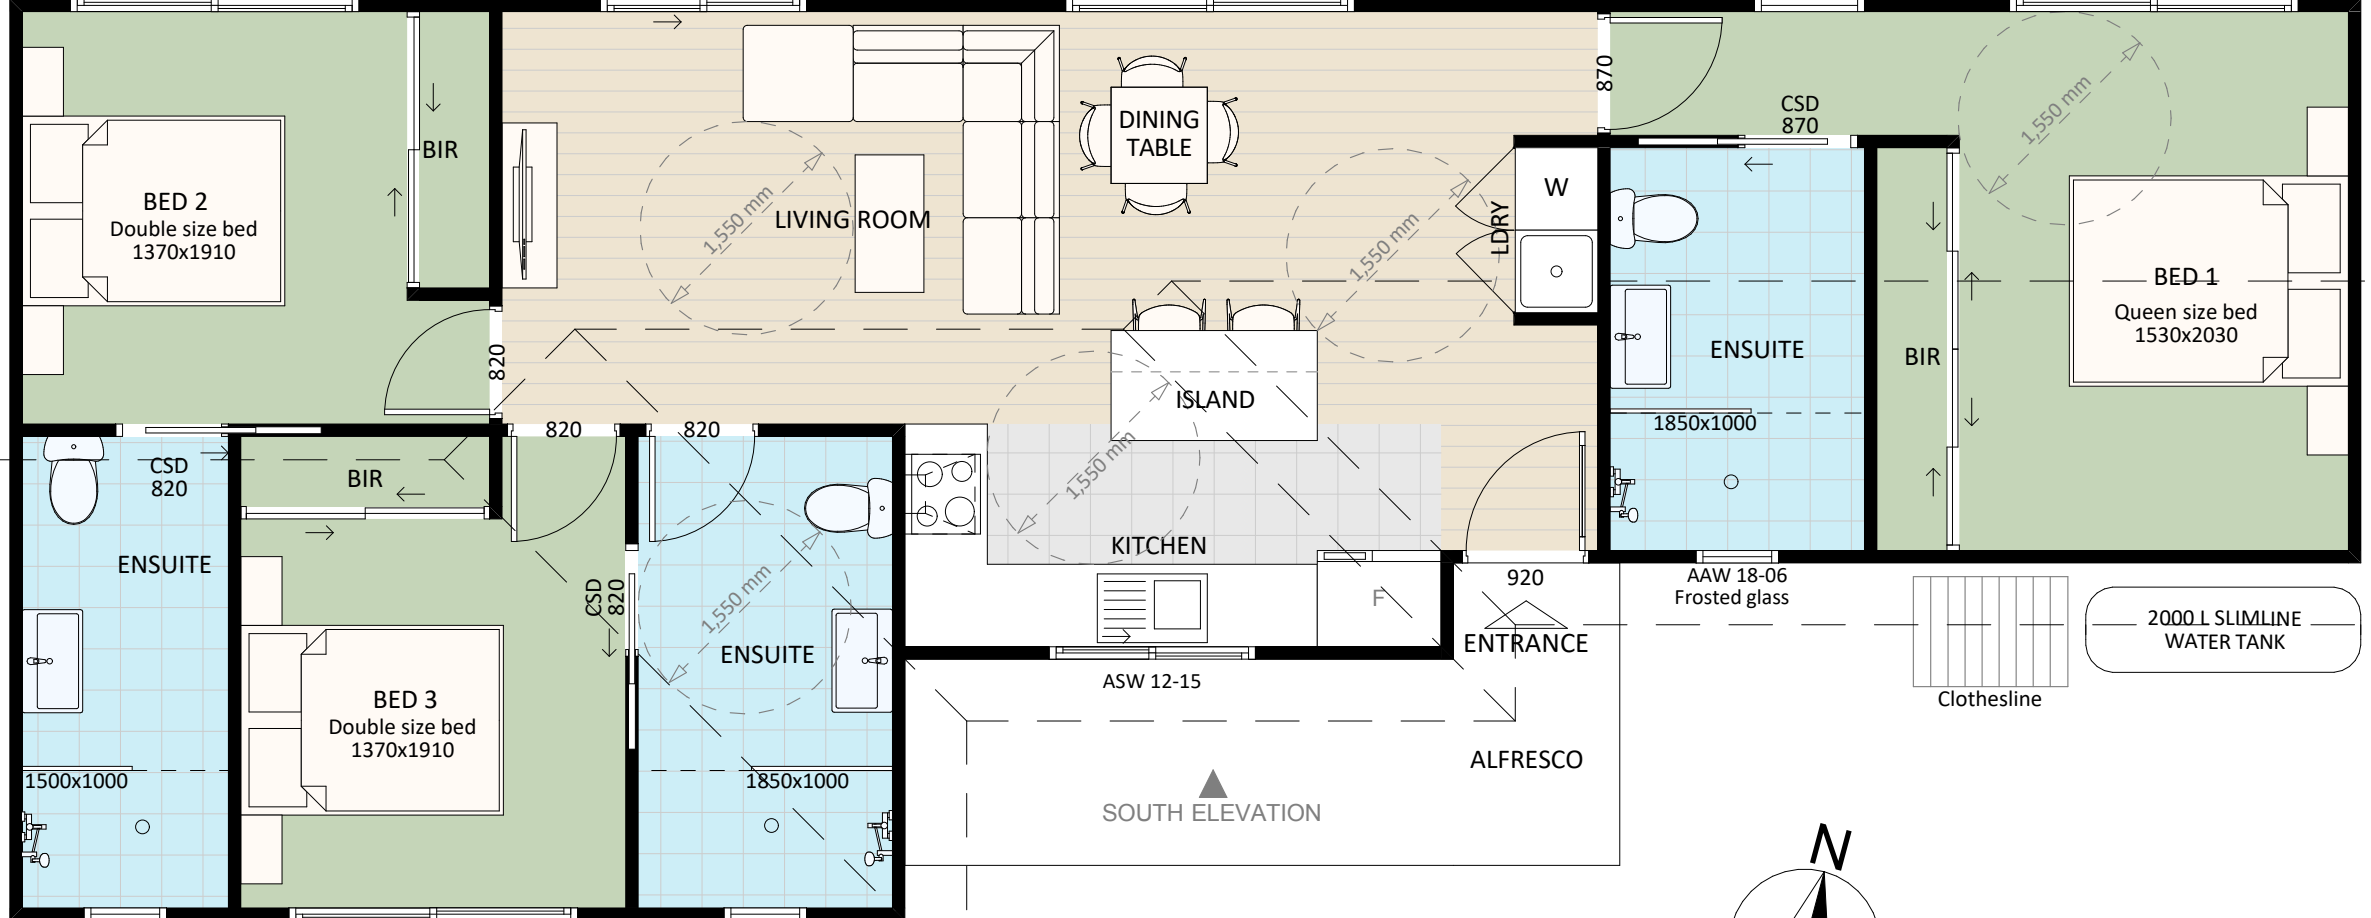

NORTH ELEVATION

LANDING ENTRANCE

ASD 21-21

LANDING ENTRANCE

ASD 21-21

LANDING ENTRANCE

ASD 21-21

ASW 18-15

AFW 18-08

WEST ELEVATION

EAST ELEVATION

SOUTH ELEVATION

ENTRANCE LANDING

ASD 21-21

AAW 18-06 Frosted glass

AAW 18-06 Frosted glass

AAW 18-06 Frosted glass

2000.L SLIMLINE WATER TANK

Clothesline