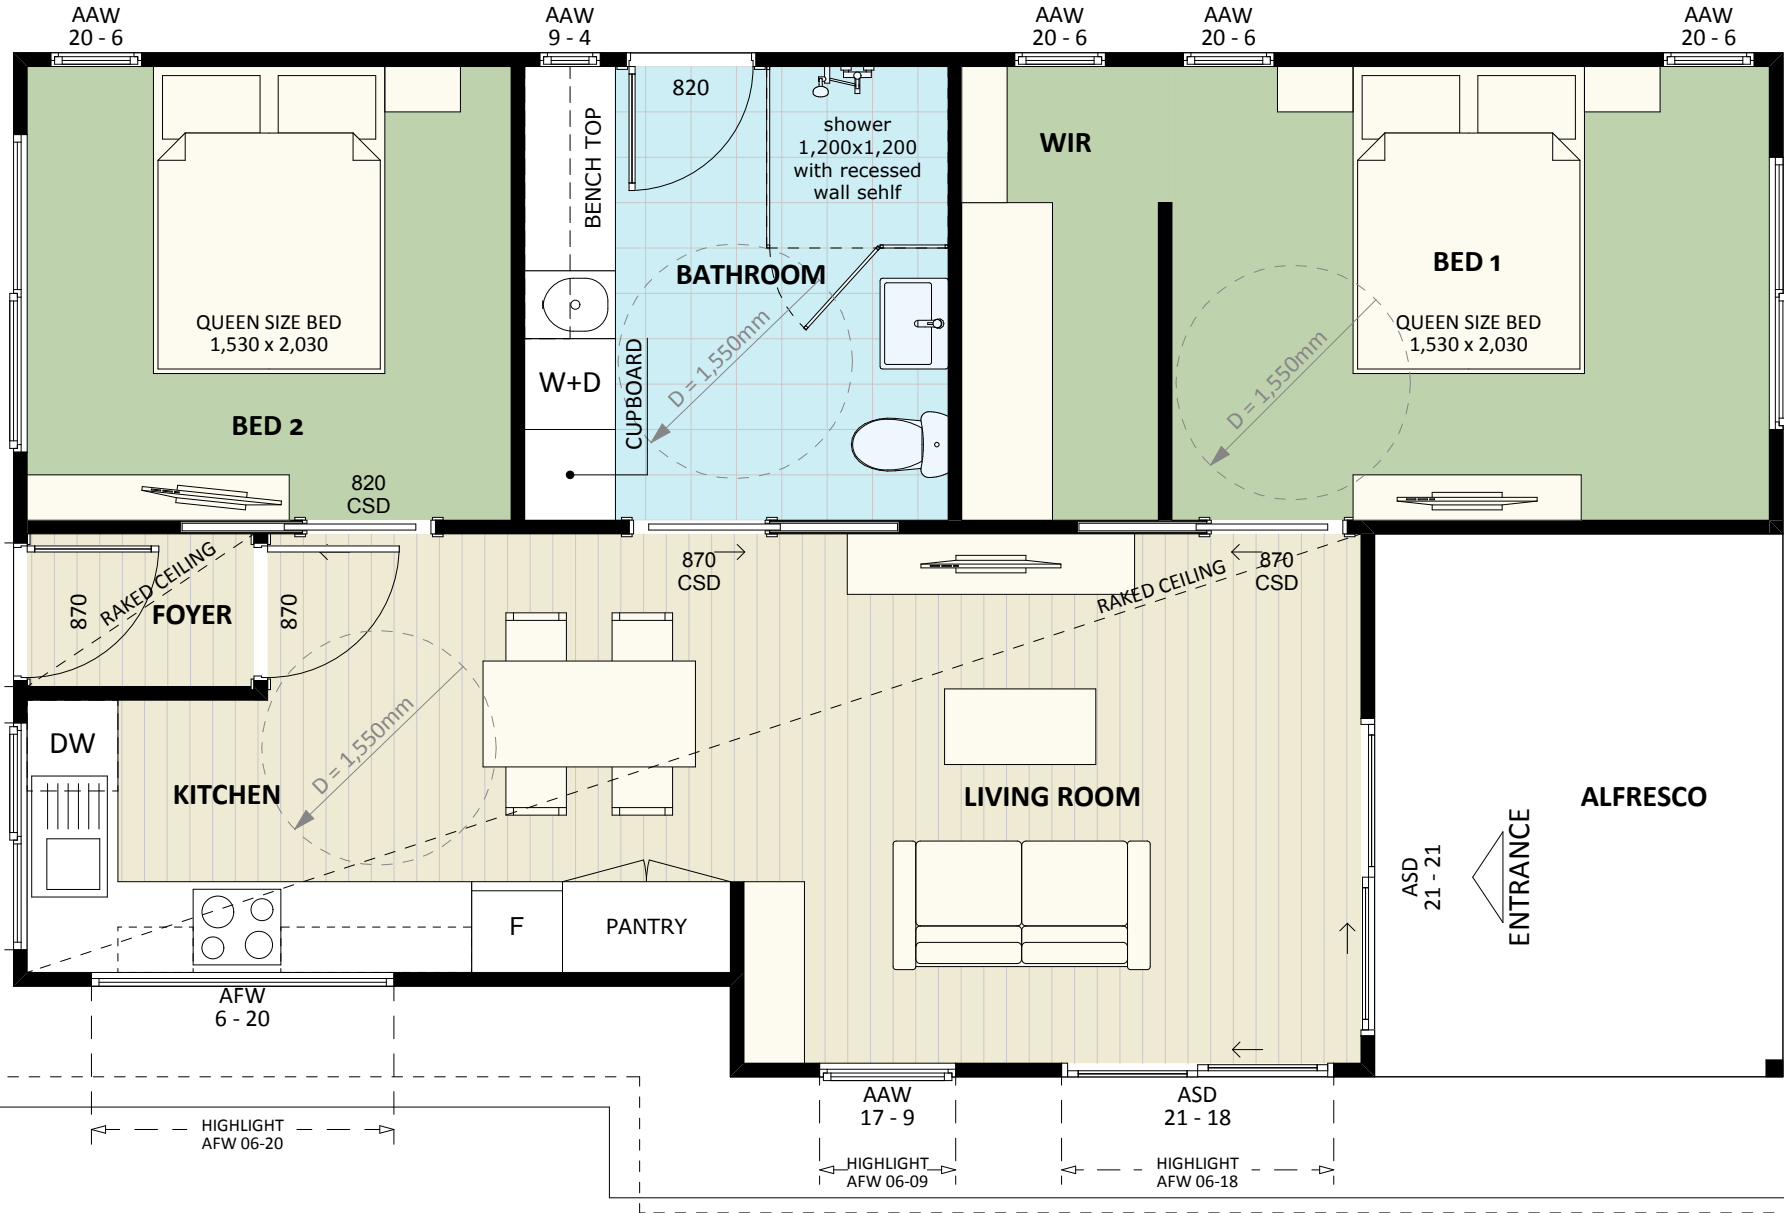

EAVES OUTLINE

CONCRETE FOOTPATH 800mm